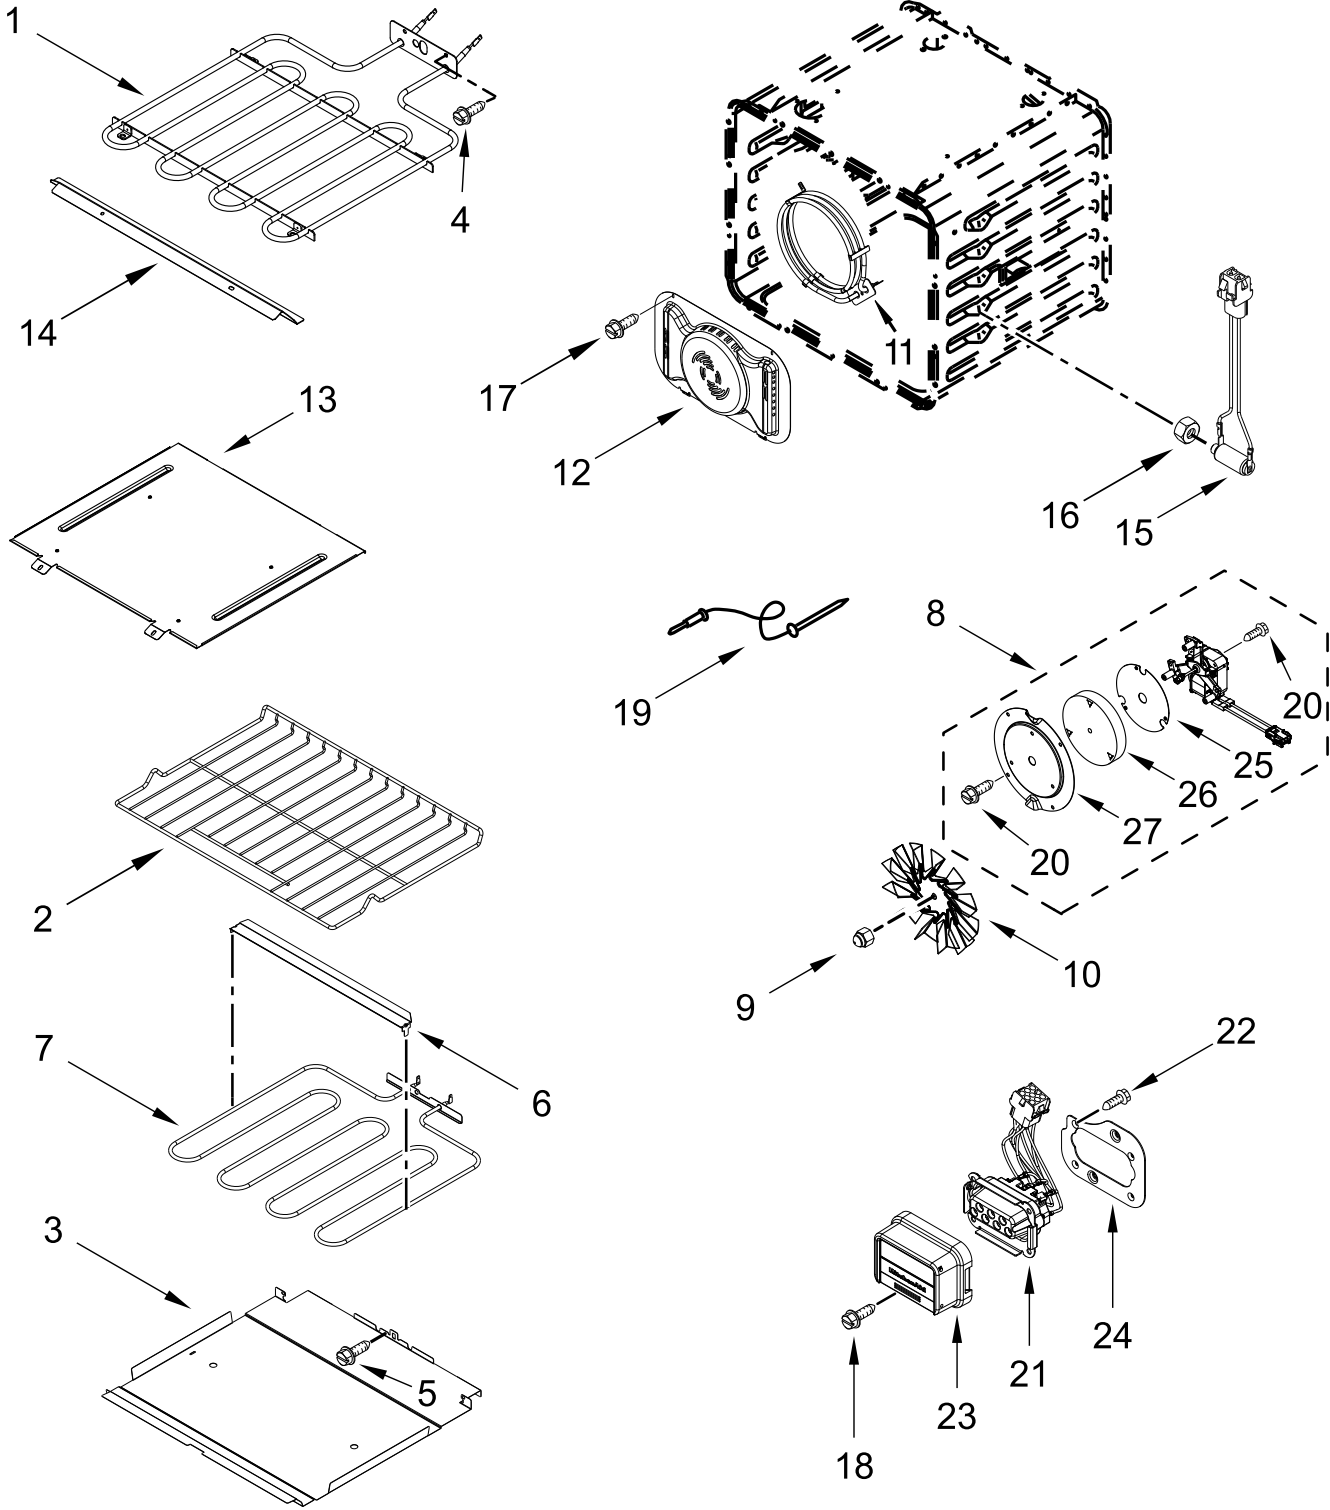

INTERNAL OVEN PARTS

INTERNAL OVEN PARTS

<u>Illus.</u> <u>No.</u>	<u>Part No.</u>	<u>Description</u>	<u>Illus.</u> <u>No.</u>	<u>Part No.</u>	<u>Description</u>	<u>Illus.</u> <u>No.</u>	<u>Part No.</u>	<u>Description</u>
1	W11238159	Element, Broil	11	W10546519	Element, Convection	22	W11249635	Screw
2	W10554526	Rack, Oven	12	W10918895	Baffle, Bow Tie	23	W10903893	Cover, Connector
3	W10318198	Tray, Hidden Bake	13	W11235537	Reflector, Broil	24	W11307587	Plate, Cavity Backer
4	7101P434-60	Screw	14	W10588737	Shield, Broil Front	25	W11251715	Plate, Convect Motor
5	7101P426-60	Screw	15	W11252826	Jack, Meat Probe	26	W11251716	Insulation, Convect Motor
6	W10282957	Crossbar, Hidden Bake Tray	16	W11033111	Nut, Locking	27	W11235449	Cover, Convect Plate
7	W11292248	Element, Bake	17	W10739592	Screw			
8	W11244895	Convect Motor Assembly	18	W11236393	Screw			
9	W11433702	Nut, Acorn (LH)	19	9755542	Probe, Temperature			
10	W11425715	Blade, Fan	20	W10720084	Screw			
			21	W10903862	Connector, Plug Assembly Accessory