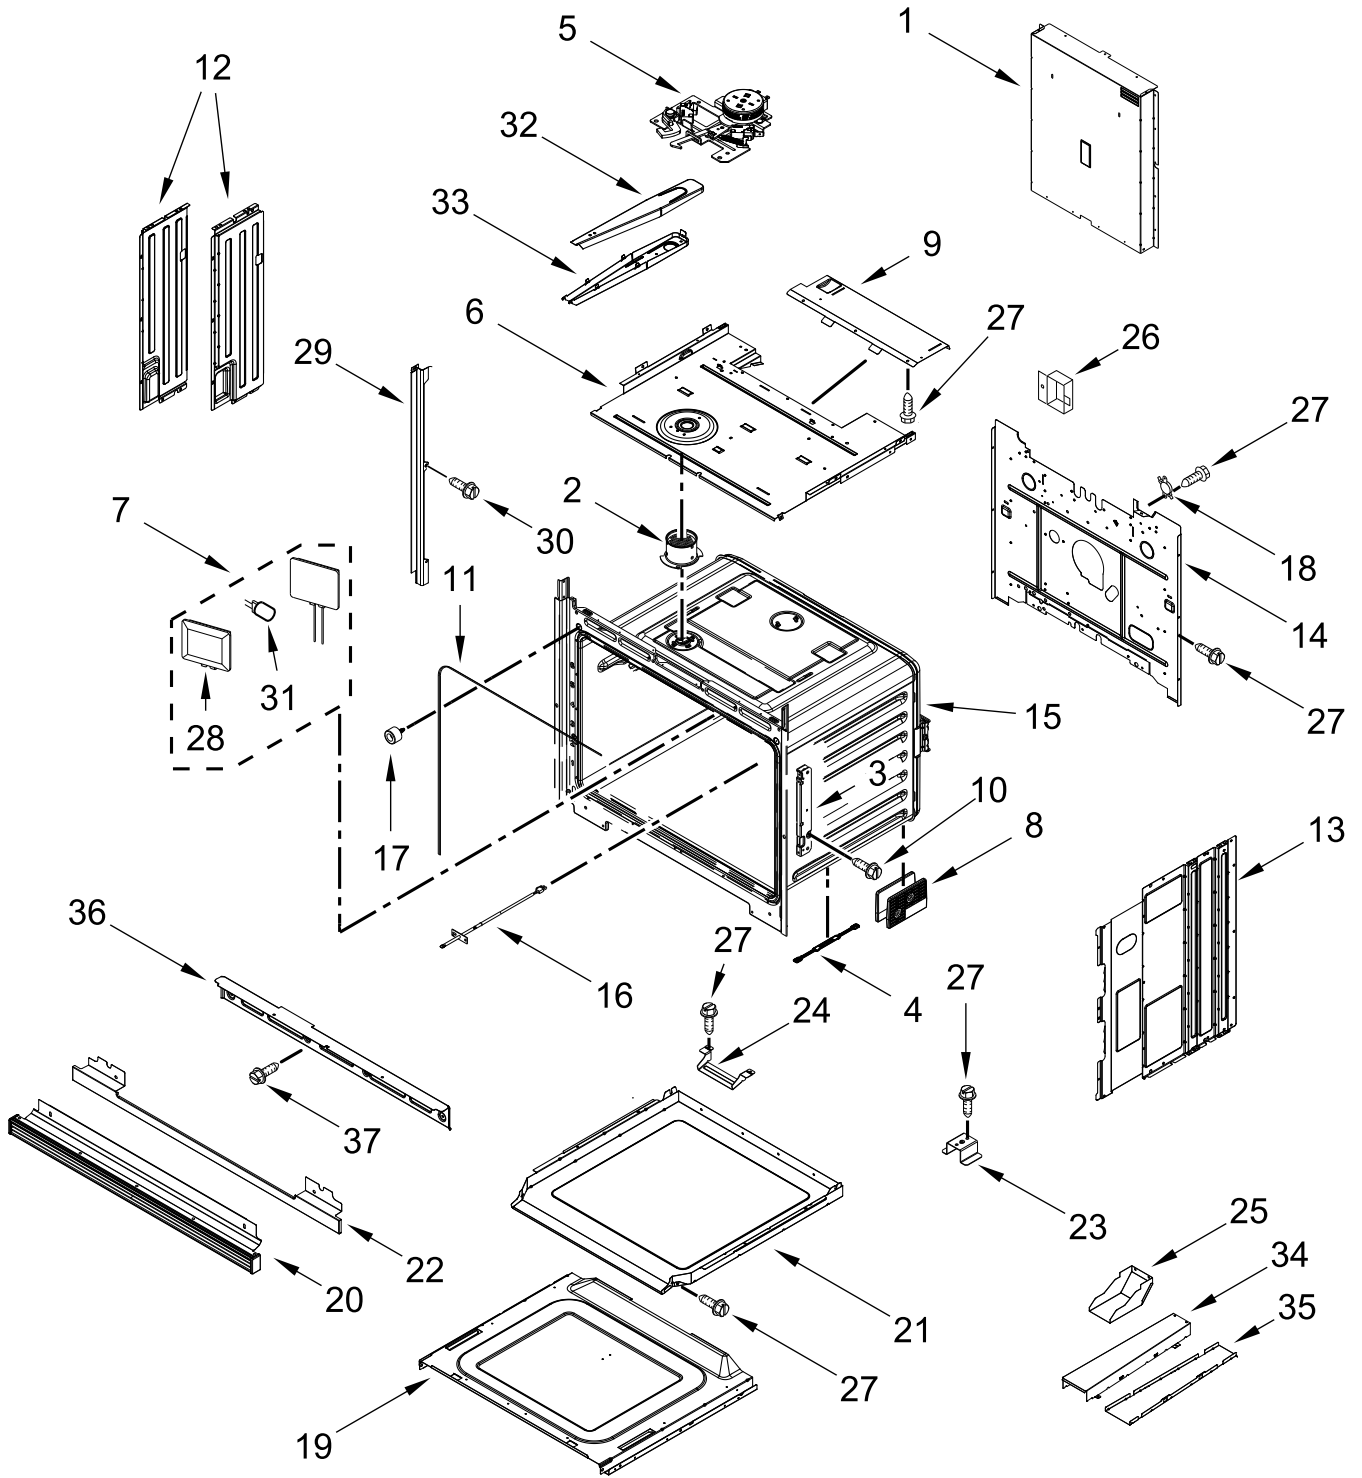

OVEN PARTS

OVEN PARTS

<u>Illus. No.</u>	<u>Part No.</u>	<u>Description</u>	<u>Illus. No.</u>	<u>Part No.</u>	<u>Description</u>	<u>Illus. No.</u>	<u>Part No.</u>	<u>Description</u>
1	W11165250	Duct, Chassis Back	16	W11346074	Probe, Sensor	29		Cover, Side Trim
2	W11085298	Tube, Vent	17	W11166315	Bumper and Screw		W11235463	Black (Left)
3	W11239070	Receiver, Hinge (Left)	18	4449751	Thermostat (TOD)		W11235462	Black (Right)
	W11239072	Receiver, Hinge (Right)	19	W11135103	Base, Chassis	30	W11404000	Screw
4	W11558603	Spacer, Base	20		Assembly, Bottom Vent	31	W10472384	Bulb, Light
5	W11655005	Latch, Motorized		W11369892	Stainless	32	W11256421	Cover, Top Back Exhaust
6	W11168071	Top, Chassis		W11410028	Black Stainless	33	W11256420	Base, Top Back Exhaust
7	W11205574	Assembly, Oven Light	21	W11244446	Duct, Bottom Chassis	34	W11256431	Cover, Lower Back Exhaust
8	W11245118	Foot, Base	22		Trim, Bottom Vent	35	W11256430	Base, Lower Back Exhaust
9	W10904163	Deflector, Blower		W11356753	Black	36	W11334857	Vent, Top 30 IN
10	W10254050	Screw	23	W11135135	Support, Air Channel	37	W11249635	Screw
11	W11608108	Gasket	24	W11390667	Spacer, Chassis Bottom Duct			FOLLOWING PARTS NOT ILLUSTRATED
12	W11167419	Cover, Suction (Left)	25	W11256432	Deflector, Lower Back Exhaust		W11188284	Insulation, Wrap
	W11186675	Cover, Suction (Right)	26	8285593	Cover, Connector		W11234758	Insulation, Cavity
13	W11165274	Side, Chassis	27	7101P426-60	Screw			
14	W11244441	Back, Chassis	28	W10472386	Lens, Light			
15		Liner, Oven (Not Serviceable)