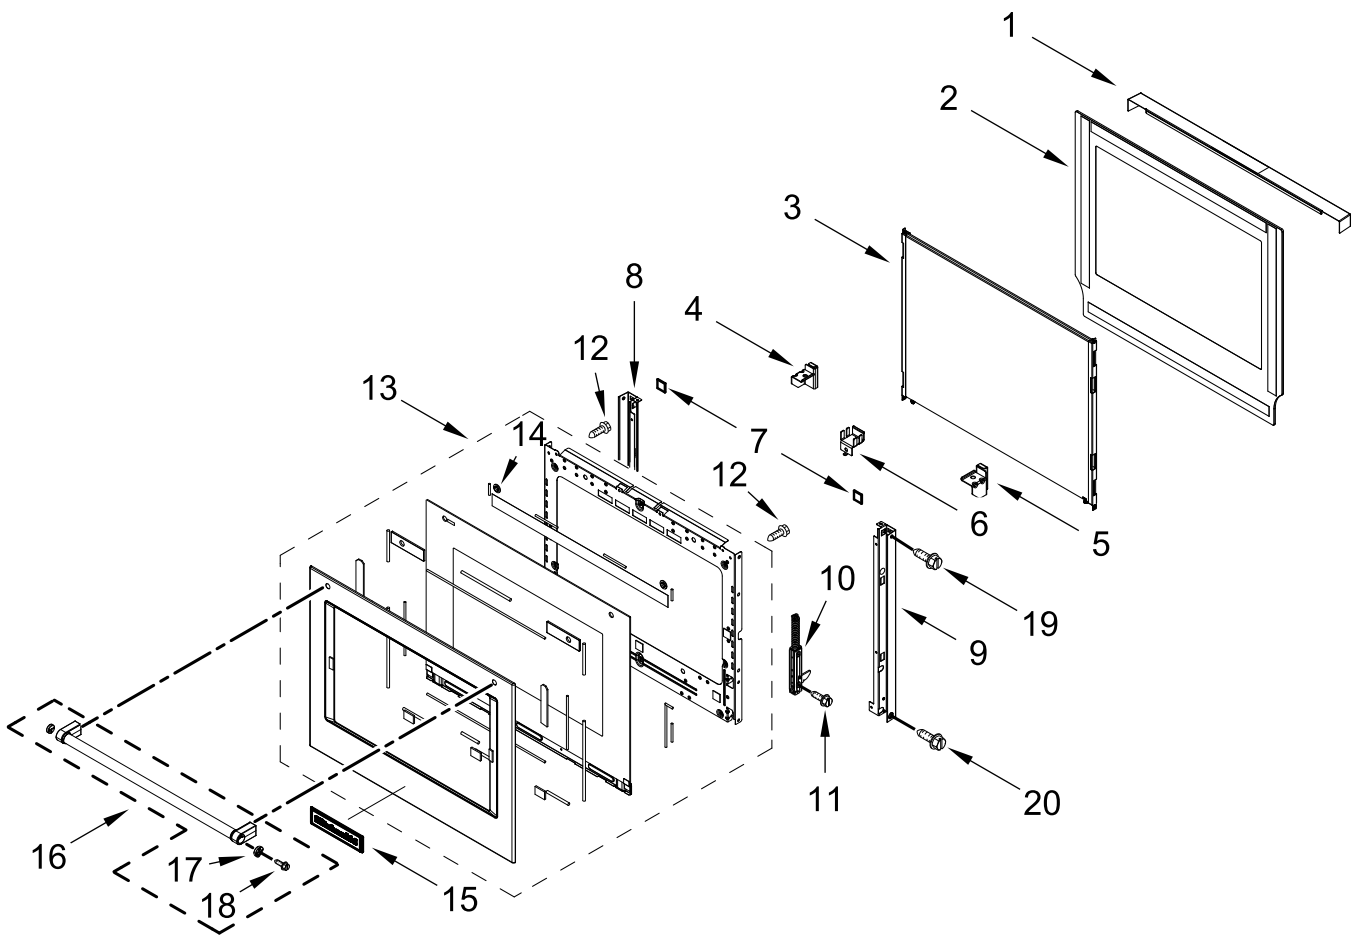

OVEN DOOR PARTS

OVEN DOOR PARTS

<u>Illus.</u> <u>No.</u>	<u>Part No.</u>	<u>Description</u>	<u>Illus.</u> <u>No.</u>	<u>Part No.</u>	<u>Description</u>	<u>Illus.</u> <u>No.</u>	<u>Part No.</u>	<u>Description</u>
1	W11597415	Top Vent Trim Assembly	8	W11302773	Rail, Door (Left)	15	W10518672	Badge
2	W11260091	Glass Cavity Assembly	9	W11302780	Rail, Door (Right)	16		Handle Assembly
3	W11304273	Air Divider Assembly	10	W11296041	Hinge, Door (Left)		W11241572	Stainless
4	W11302803	Bracket, Glass (Left)		W11296043	Hinge, Door (Right)	17	W10551026	Medallion, Handle
5	W11302802	Bracket, Glass (Right)	11	3196183	Screw	18	W10656499	Screw
6	W11302954	Bracket, Glass Reinforcement	12	W11317731	Screw (Black)	19	694091	Screw
7	W10517428	Spacer, Vent	13		Door Assembly	20	W11290045	Screw
				W11295957	Stainless			
				W11295959	Black Stainless			
			14	W10319024	Washer, Door