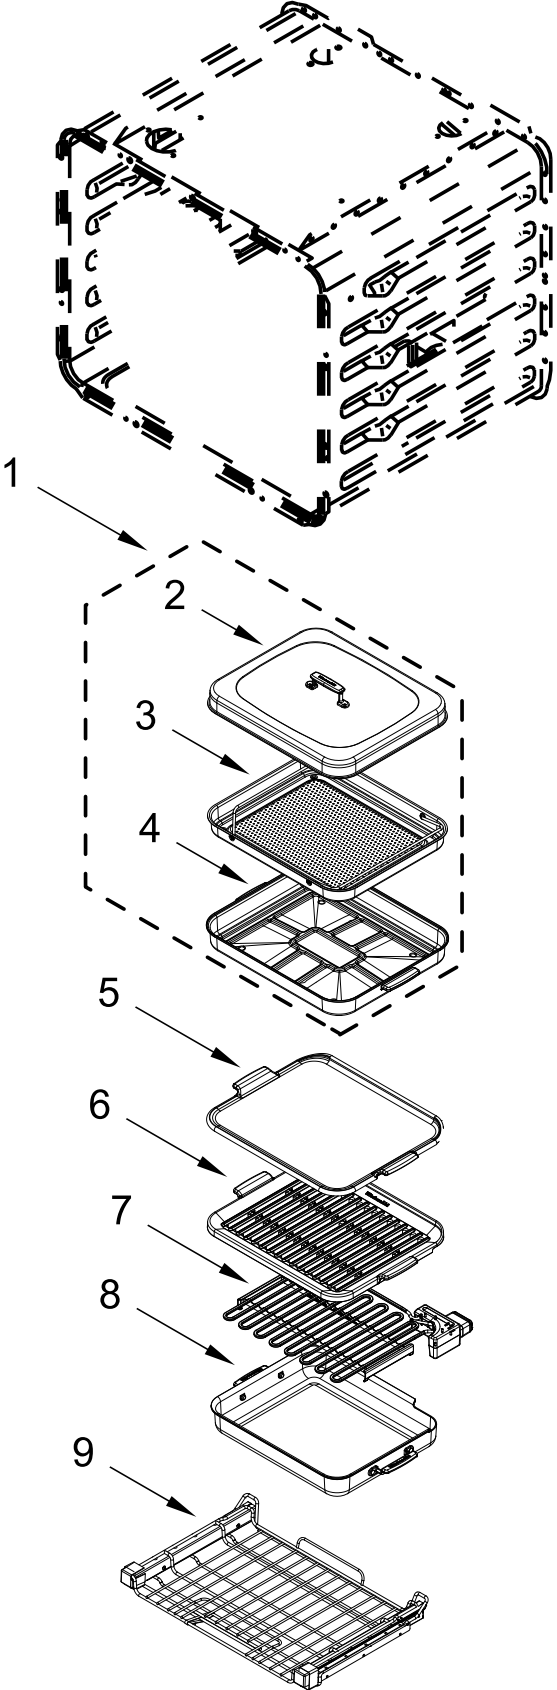

POWERED ACCESSORY PARTS

POWERED ACCESSORY PARTS

<u>Illus.</u> <u>No.</u>	<u>Part No.</u>	<u>Description</u>	<u>Illus.</u> <u>No.</u>	<u>Part No.</u>	<u>Description</u>	<u>Illus.</u> <u>No.</u>	<u>Part No.</u>	<u>Description</u>
1	W10862029	Steamer, Power Accessory	4	W10862030	Pan, Steamer Water	8	W10862025	Pan, Base
2	W10862032	Lid, Steamer	5	W10862028	Stone, Baking	9	W10823215	Rack, Powered Accessory
3	W10862031	Pan, Steamer Perforated	6	W10862027	Plate, Grill			
			7	W10866323	Unit, Heating