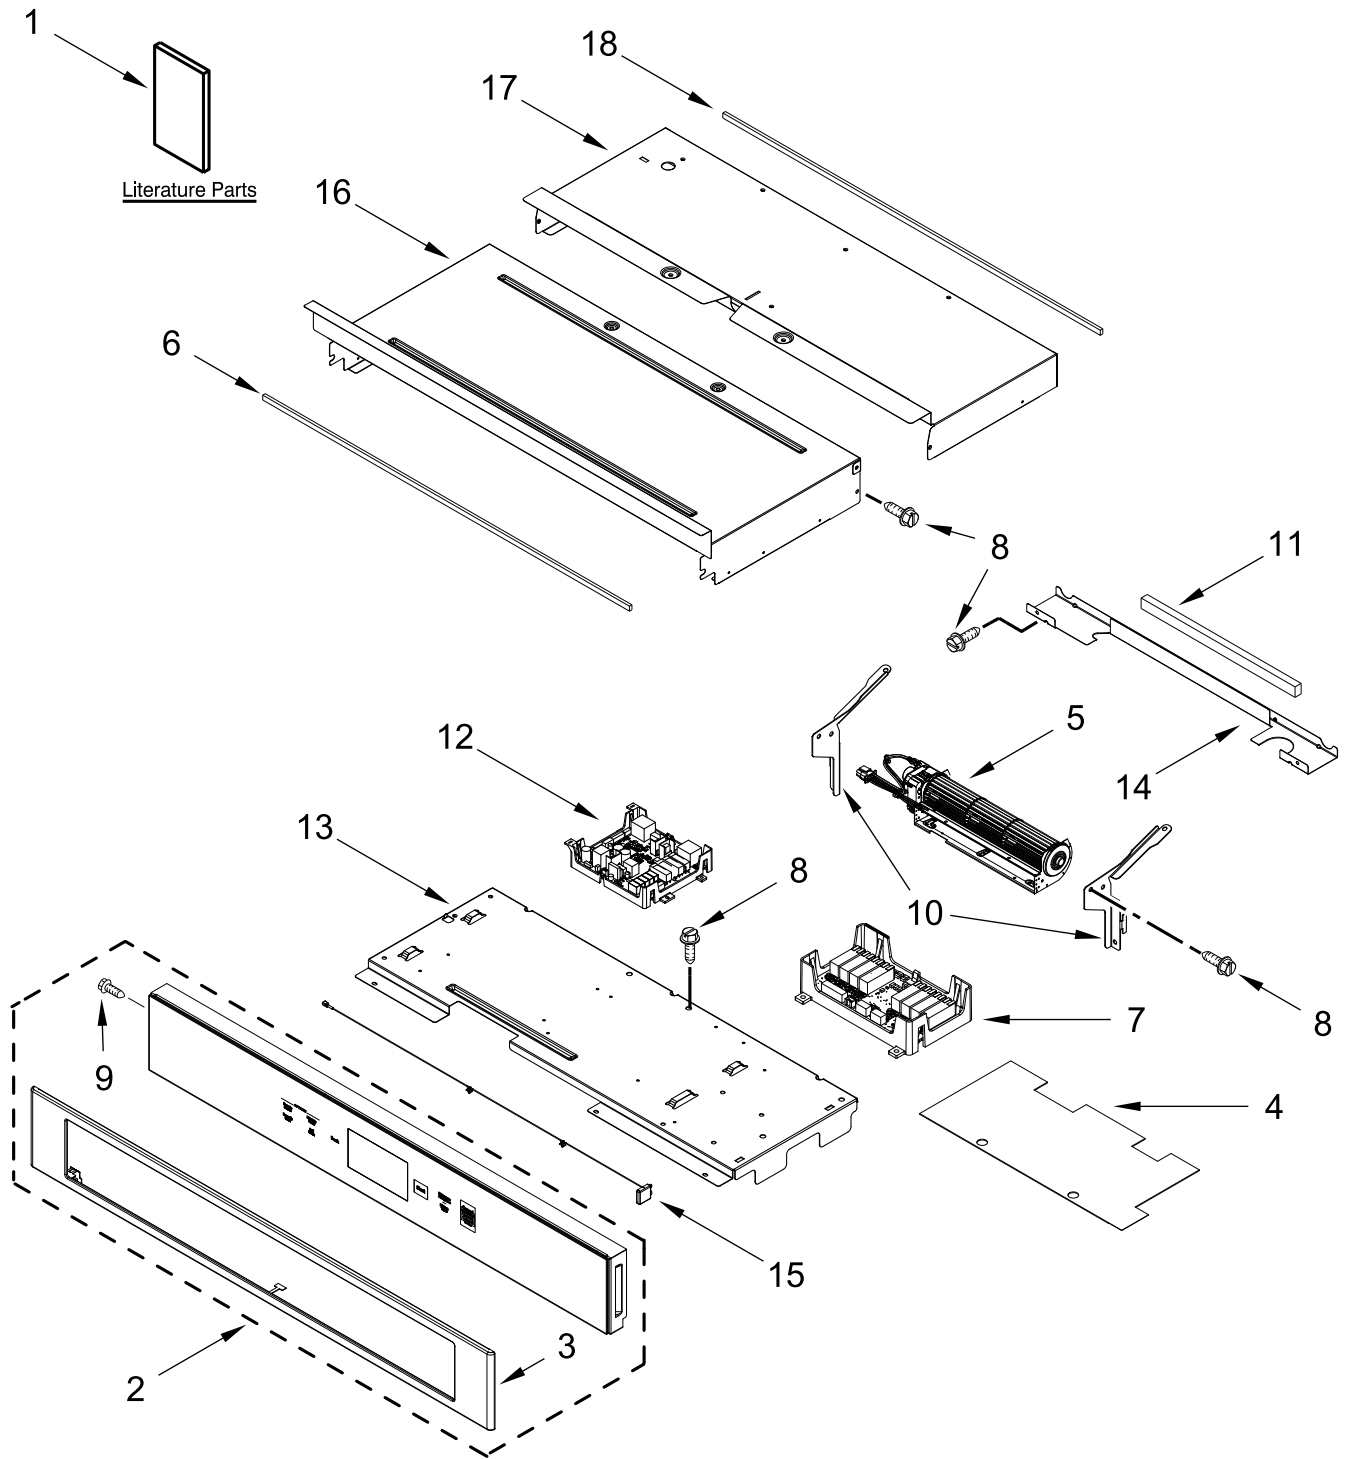

KitchenAid®

ELECTRIC WALL OVEN

MODELS:

KOSE900HSS21 (Stainless)

KOSE900HBS21 (Black Stainless)

CONTROL PANEL PARTS

CONTROL PANEL PARTS

<u>Illus. No.</u>	<u>Part No.</u>	<u>Description</u>	<u>Illus. No.</u>	<u>Part No.</u>	<u>Description</u>	<u>Illus. No.</u>	<u>Part No.</u>	<u>Description</u>
1		Literature Parts	9	W11339492	Screw (Black)	18	W10728475	Gasket, Rubber
	W11340821	Owner's Manual	10	W10655463	Bracket, Blower (Left)			FOLLOWING PARTS NOT ILLUSTRATED
	W11382210	Quick Start Guide		W10655462	Bracket, Blower (Right)		W11342419	Harness, Main
	W11340827	Tech Sheet	11	4451758	Block, Foam		W11319489	Harness, Signal
2		Assembly, Control Panel	12	W10850871	Control (Copernicus)		W11264646	Harness, Door Latch
	W11304143	Stainless	13	W11179509	Tray, Electronic		W10562910	Harness, EOL
	W11304145	Black Stainless	14	W11166802	Divider, Chassis Back		W11233570	Harness, Console
3		Skin, Control Panel	15	W11409842	Antenna		4450800	Screw, Grounding
	W10588740	Stainless	16	W11244445	Cover, 30 IN Chassis Top Front		W10487999	Clip, Harness
	W10776407	Black Stainless					4448664	Clamp, Conduit
4	W10752925	Pad, Insulator	17	W11223325	Cover, 30 IN Chassis Top Back		W10655464	Bracket, Harness
5	W11397930	Blower					W11547720	Bag, Hardware
6	W11162063	Gasket, Rubber						
7	W10890118	Appliance Manager, Expansion						
8	7101P426-60	Screw						