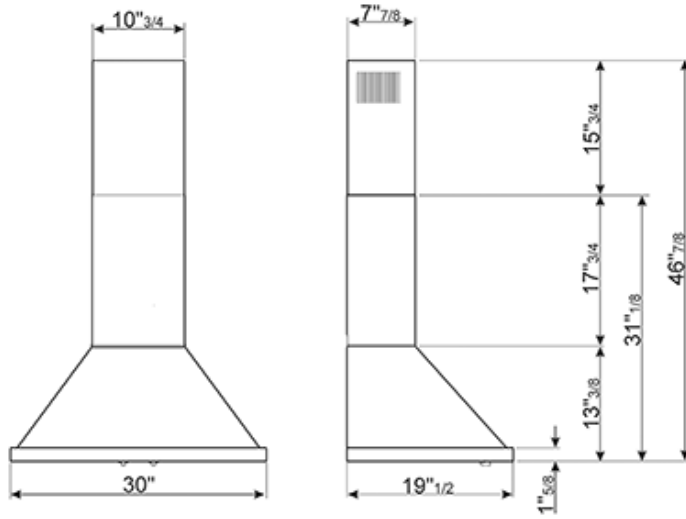

Portofino

wall mounted ventilation hood  
30"  
red

SMEG U.S.A. INC.  
A&D BUILDING  
150 EAST 58th STREET, 7th FLOOR  
NEW YORK, NY, 10155  
Tel. +1 212 265 5378  
Fax +1 212 265 5945