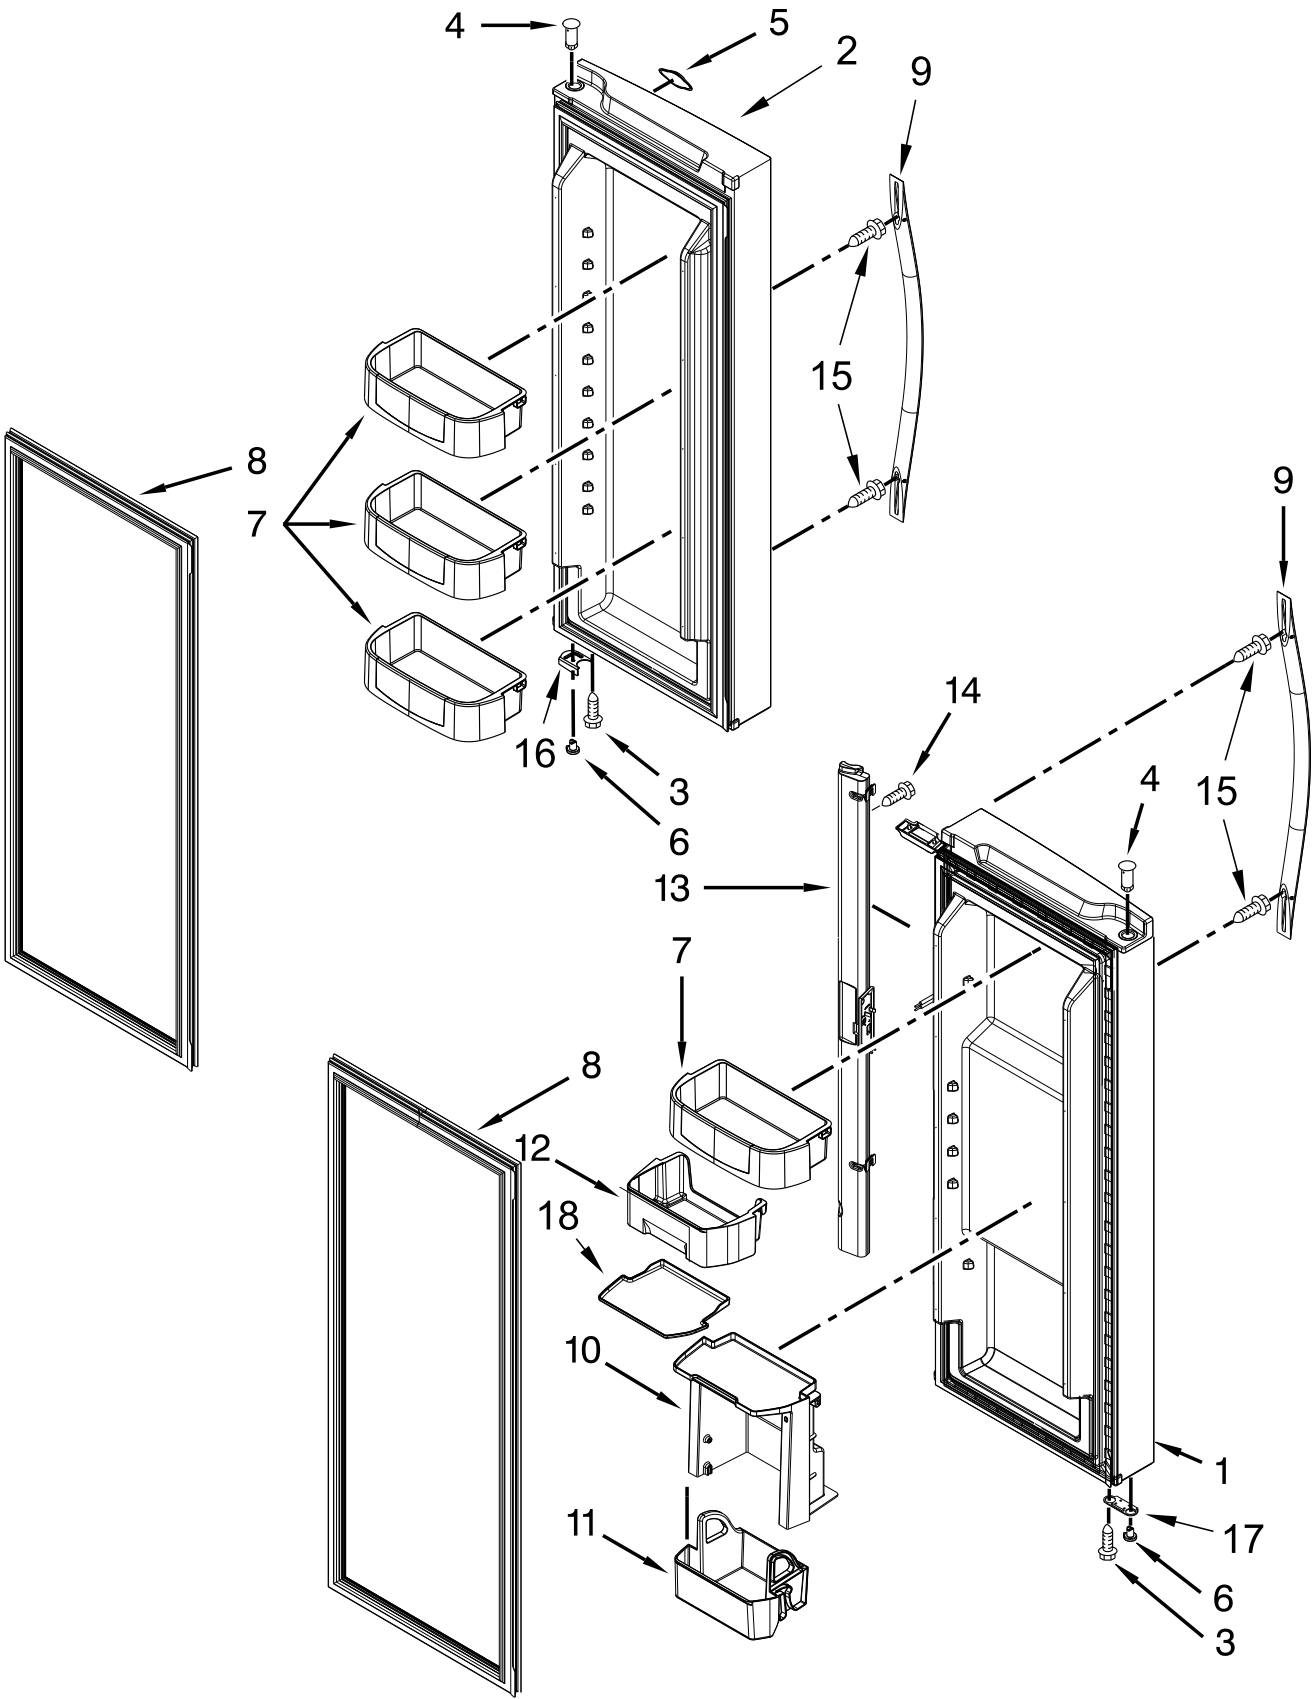

REFRIGERATOR DOOR PARTS

REFRIGERATOR DOOR PARTS

<u>Illus. No.</u>	<u>Part No.</u>	<u>Description</u>	<u>Illus. No.</u>	<u>Part No.</u>	<u>Description</u>	<u>Illus. No.</u>	<u>Part No.</u>	<u>Description</u>
1		Door, Left (Includes #8)	7	W10308869	Bin, Medium	13		Assembly, Flipper Mullion
	W10721544	White	8		Gasket, Door		W10624451	White
	W10721548	Stainless		W10353189	Beige		W10624450	Grey
2		Door, Right (Includes #8)	9		Assembly, Handle	14	12990302	Screw
	W10721540	White		W11339138	Stainless	15	W10170540	Screw
	W10721542	Stainless	10	W10317224	Compartment, Utility	16	W10397055	Bracket, Door Stop
3	489276	Screw	11	W10411219	Bin, Fresh & Ready	17	2189202	Bracket, Door Stop
4	W10366270	Thimble, Top	12	W10326335	Bin, Shallow	18	W10317192	Bin, Door Mat
5	W10765861	Grey						
6	W10470155	Closure, Door