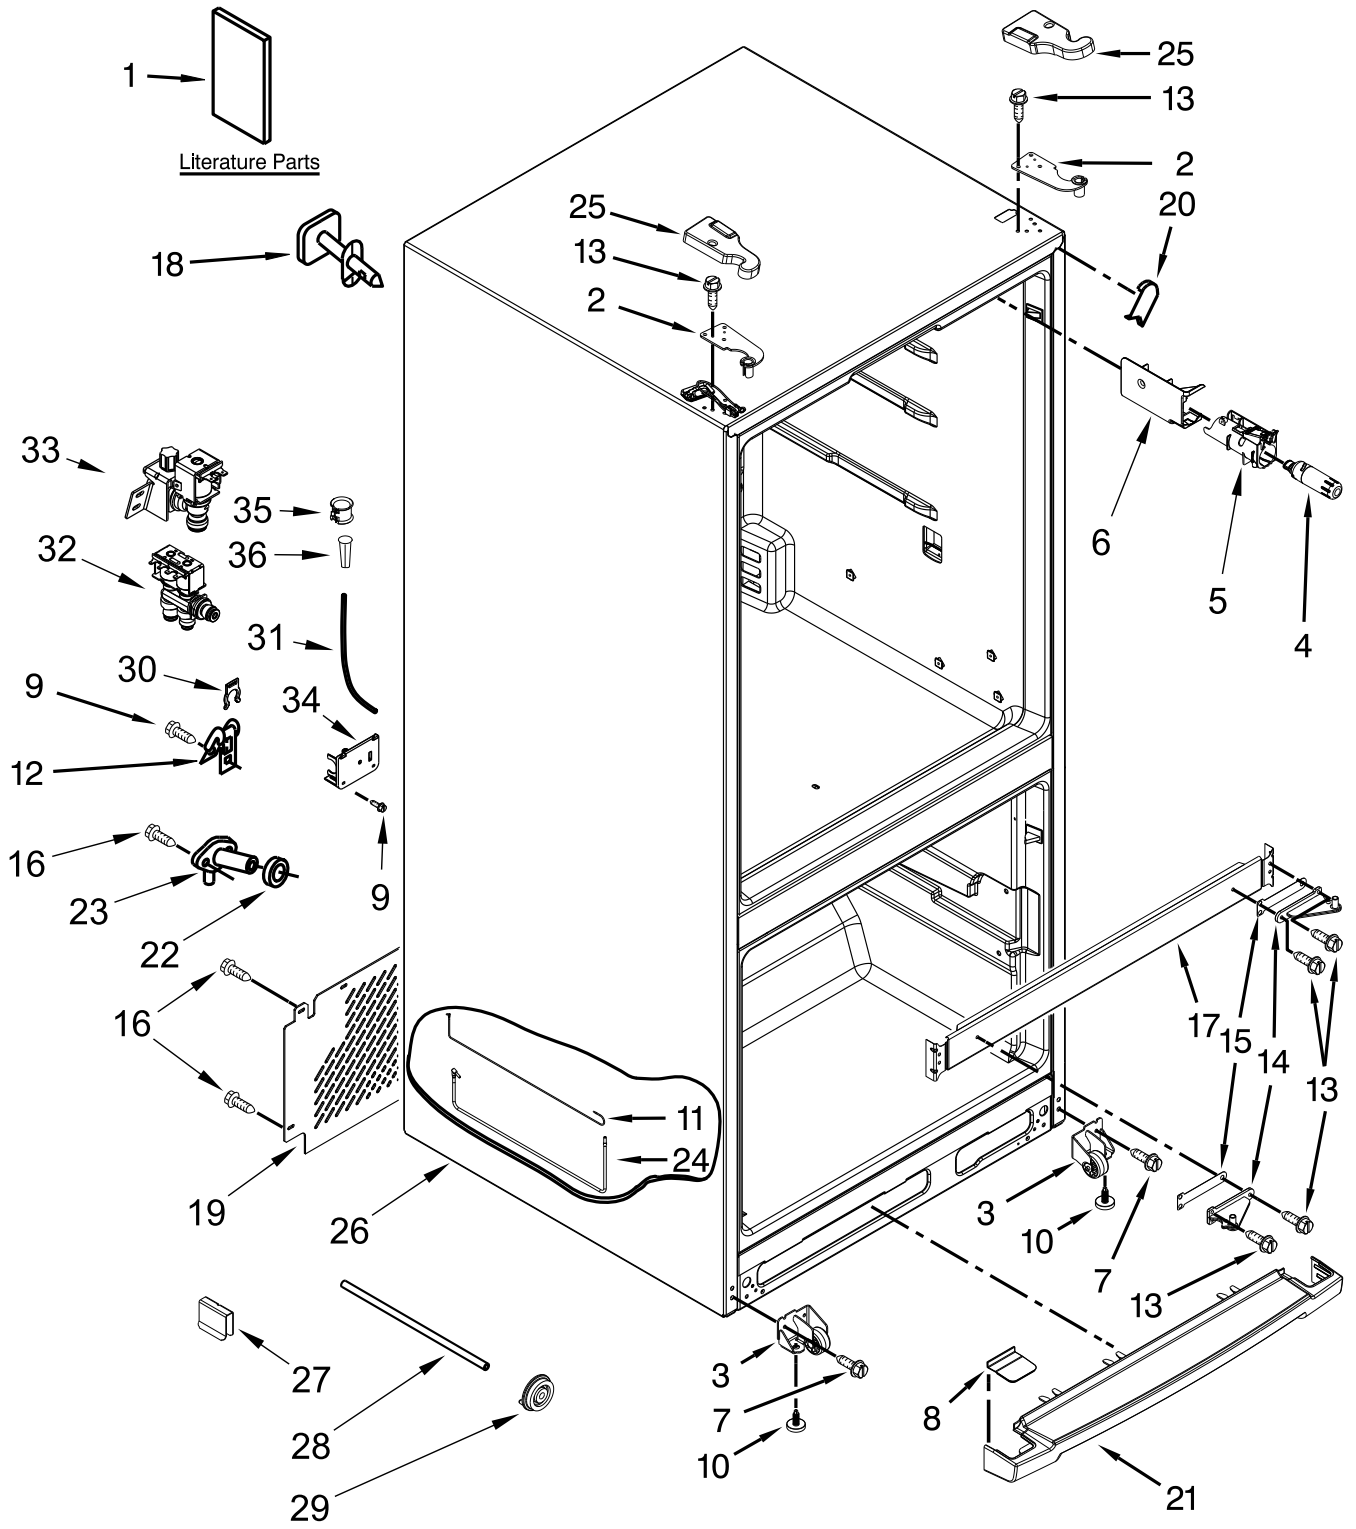

KitchenAid[®]

REFRIGERATOR

MODELS:

KRFF300EWH04 (White)

KRFF300ESS04 (Stainless)

CABINET PARTS

CABINET PARTS

<u>Illus. No.</u>	<u>Part No.</u>	<u>Description</u>	<u>Illus. No.</u>	<u>Part No.</u>	<u>Description</u>	<u>Illus. No.</u>	<u>Part No.</u>	<u>Description</u>
1		Literature Parts	13	489497	Screw	25		Cover, Hinge
	W11603262	Tech Sheet	14		Hinge, Center		W10465765	Left Hand (White)
	W11112390	Energy Guide		W10770878	Left Hand		W10465764	Right Hand (White)
	W11512269	Use and Care Guide		W10770877	Right Hand		W10465768	Left Hand (Grey)
	2225623	Icemaker Service Sheet	15	W10450363	Shim, Center Hinge		W10465767	Right Hand (Grey)
2		Hinge, Top	16	2262176	Screw	26		Cabinet (Not a Serviceable Part)
	W10546298	Left Hand	17		Rail, Center (Not Serviced)	27	2174706	Clip, Roller
	W10546299	Right Hand	18		Fitting, Water Tube (Not Serviced)	28	W10463317	Tube, Cabinet Water
3		Roller, Front	19	W11407731	Cover, Unit	29	W10331226	Drum, Toe Grille
	W10359256	Left Hand	20		Filler, Corner	30	W11175632	Locking Ring (1/4)
	W10359255	Right Hand		W11189128	White		W11175631	Locking Ring (5/16)
4	W10735398	Filter, Water		W11189126	Grey	31	W10837812	Tube, Water
5	W10817430	Housing, Water Filter	21		Grille	32	W10279866	Assembly, Dual Valve
6	W10306392	Cover, Water Filter		W10300127	White	33	W10498992	Valve, Inlet
7	489497	Screw		W10353935	Grey	34	W10237915	Bracket, Water Valve
8		Cover, Toe Grille	22	1106508	Gasket, Seal	35	W10329003	Clamp, Tube
	W10339257	White	23	W11249272	Fitting, Water Tube	36	2181939	Insert, Tube
	W10353932	Grey	24	W10667756	Tube, Filter Outlet			
9	489442	Screw						
10	W10141622	Brake, Roller						
11	W10740689	Tube, Filter Inlet						
12	W11242280	Clamp, Power Cord						