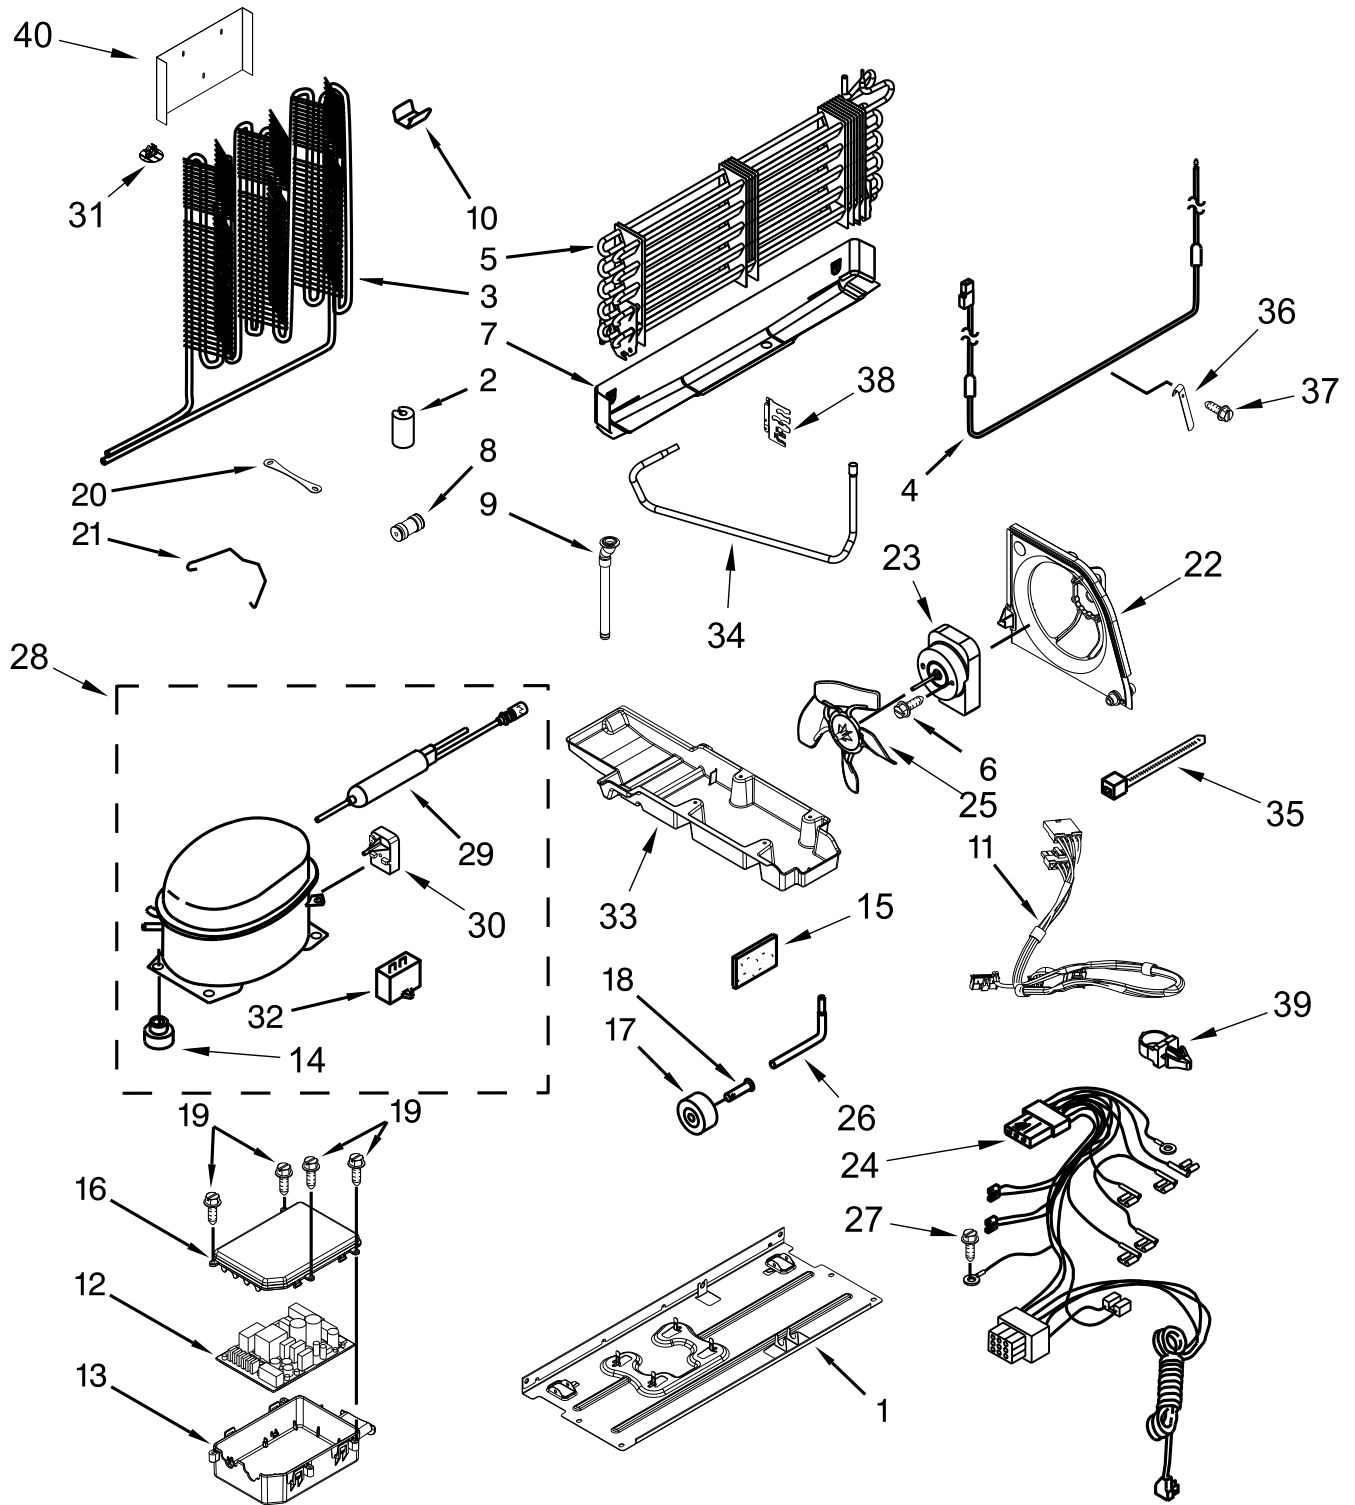

UNIT PARTS

UNIT PARTS

<u>Illus.</u> <u>No.</u>	<u>Part No.</u>	<u>Description</u>	<u>Illus.</u> <u>No.</u>	<u>Part No.</u>	<u>Description</u>	<u>Illus.</u> <u>No.</u>	<u>Part No.</u>	<u>Description</u>
1	W10300116	Baseplate	13	2323186	Box, Control	29	W10805035	Drier (Service Drier Without Dye)
2	2319835	Grommet, Condenser	14	10835903	Grommet			(Also Order the Following Lokring Parts)
3	W10342567	Condenser (Also Order the Following Lokring Parts)	15	2215468	Insulation, Sound			
	W11504445	5/4 NR MS 00 (High Side to Condenser)	16	W10313215	Cover, Electronic Control		W11504445	5/4 NR MS 00 (Heat Loop to Drier)
	W11504432	6/5 NR MS 00 (Suction Line to Condenser)	17	W10475495	Roller		W11504448	5/1.8 NR AL 00 (Capillary Tube to Drier)
4	W11340898	Heater, Defrost	18	2179826	Axle, Rivet	30	W11503892	Device, Start
5	W11341162	Assembly, Evaporator (Also Order the Following Lokring Parts)	19	8533859	Screw	31	W10815861	Clip, Bottom Cover
	W11504415	8.5/8 NR MS 00 (Suction Line to Evaporator)	20	W10236396	Strap, Compressor	32	W10590083	Capacitor
	W11504450	4/1.8 NR MS 00 (Capillary Tube to Evaporator)	21	W11602682	Strap, Bale	33	W10802027	Tray, Drain
6	8533961	Screw	22	W11509373	Bracket, Condenser Fan	34	W11567980	Tube, Suction
7	W11377819	Heat Shield	23	W11546725	Motor, Condenser	35	2263990	Tie, Wire
8	W10271541	Connector, Union	24	W11506836	Assembly, Unit Wire	36	W11558549	Heat Probe
9	W11115756	Tube, Drain	25	W10817071	Blade, Fan	37	489478	Screw
10	W10248621	Clip, Condenser	26	W11565815	Tube, Process	38	W11466555	Bracket, Evaporator
11	W11515411	Assembly, Low Voltage Wire	27	488500	Screw	39	2219077	Clip, Harness
12	W10892333	Control, Electronic	28	W11592429	Compressor (Also Order the Following Lokring Parts)	40	W10349514	Cover, Condenser Bottom
				W11504432	6/5 NR MS 00 (Suction Tube to Compressor)			REFRIGERANT CHARGE
				W11506619	8 NK MS 00 (High Pressure Side to Compressor)			43 grams (R600a)
				W11506638	(8 NAV) (Process Tube to Compressor)