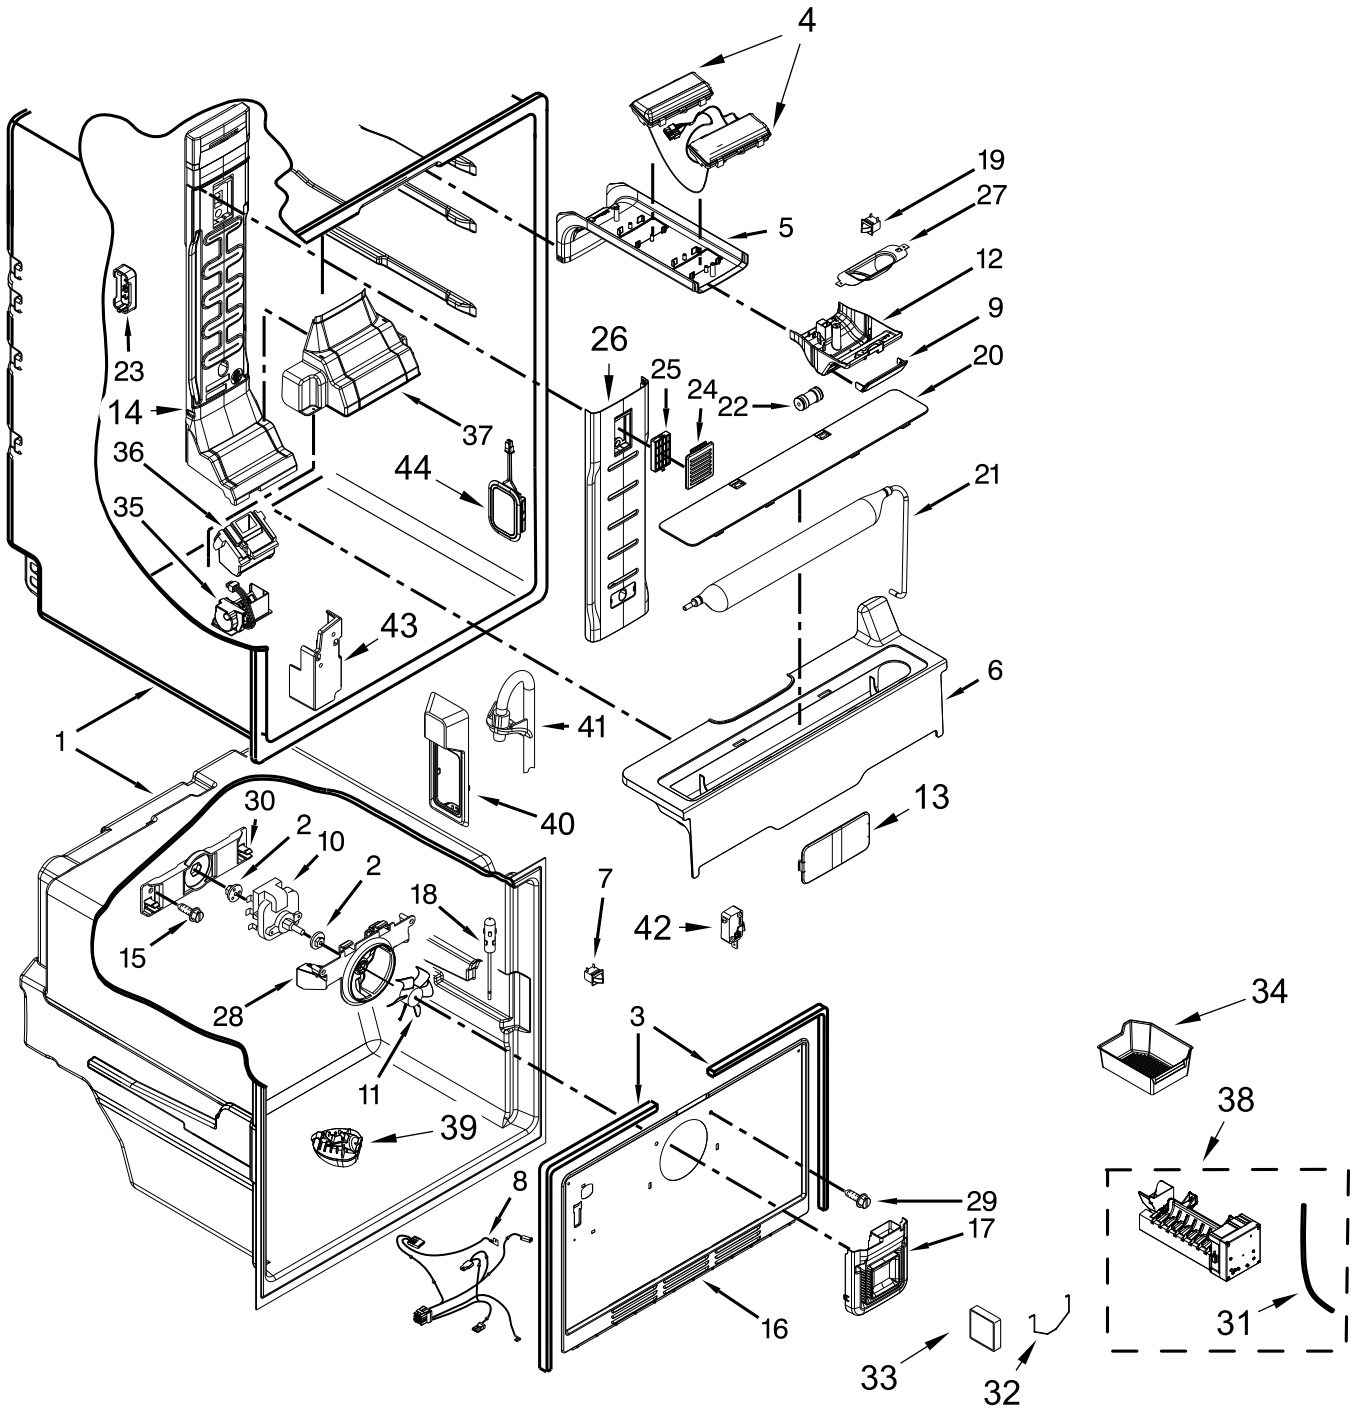

LINER PARTS

LINER PARTS

<u>Illus. No.</u>	<u>Part No.</u>	<u>Description</u>	<u>Illus. No.</u>	<u>Part No.</u>	<u>Description</u>	<u>Illus. No.</u>	<u>Part No.</u>	<u>Description</u>
1		Liner (Not A Serviceable Part)	15	488208	Screw	31	W10496649	Tube, Water
2	2197380	Grommet	16	W10300900	Cover, Evaporator	32	W10474785	Arm, Shut Off
3	W10468762	Gasket, Evaporator Cover	17	W10317182	Tower, Freezer	33	W10289690	Cover, Icemaker
4	W10536363	Assembly, Diamond	18	W10384183	Thermistor	34	W10378263	Pan, Ice
5	W10469878	Housing, Light	19	W10847853	Switch, Rocker	35	W10745484	Damper, Electronic Control
6	W10798439	Container, Water Reservoir	20	W10413160	Cover, Water Reservoir	36	W10474774	Cover, Damper Housing
7	W10847849	Switch, Light	21	W10568672	Reservoir, Water	37	W10314204	Housing, Damper
8	W11314510	Assembly, Freezer Wire	22	W10271541	Connector, Union	38	W11321604	Assembly, Complete Icemaker
9	W10360550	Cover, Control Housing	23	W10425252	Cover, Thermistor	39	W11468934	Light Module, LED
10	W10464673	Motor, Fan	24	W10330850	Grille, Air Filter Bottom	40	W10204292	Facade, Dispenser
11	2200509	Blade, Fan	25	W10315189	Filter, Air	41	W10463316	Waterline, Dispenser
12	W10435577	Housing, Control	26	W10356895	Tower, Multiflow Air	42	W11495787	Switch, Limit
13	W10336009	Cup, Screw	27	W11377819	Heat Shield	43	W11362531	Switch Cover
14	W11508229	Assembly, Multiflow	28	W10321162	Bracket, Fan Motor	44	W10637153	Assembly, LED Light Module
			29	489478	Screw			
			30	2254454	Bracket, Evaporator Fan Rear