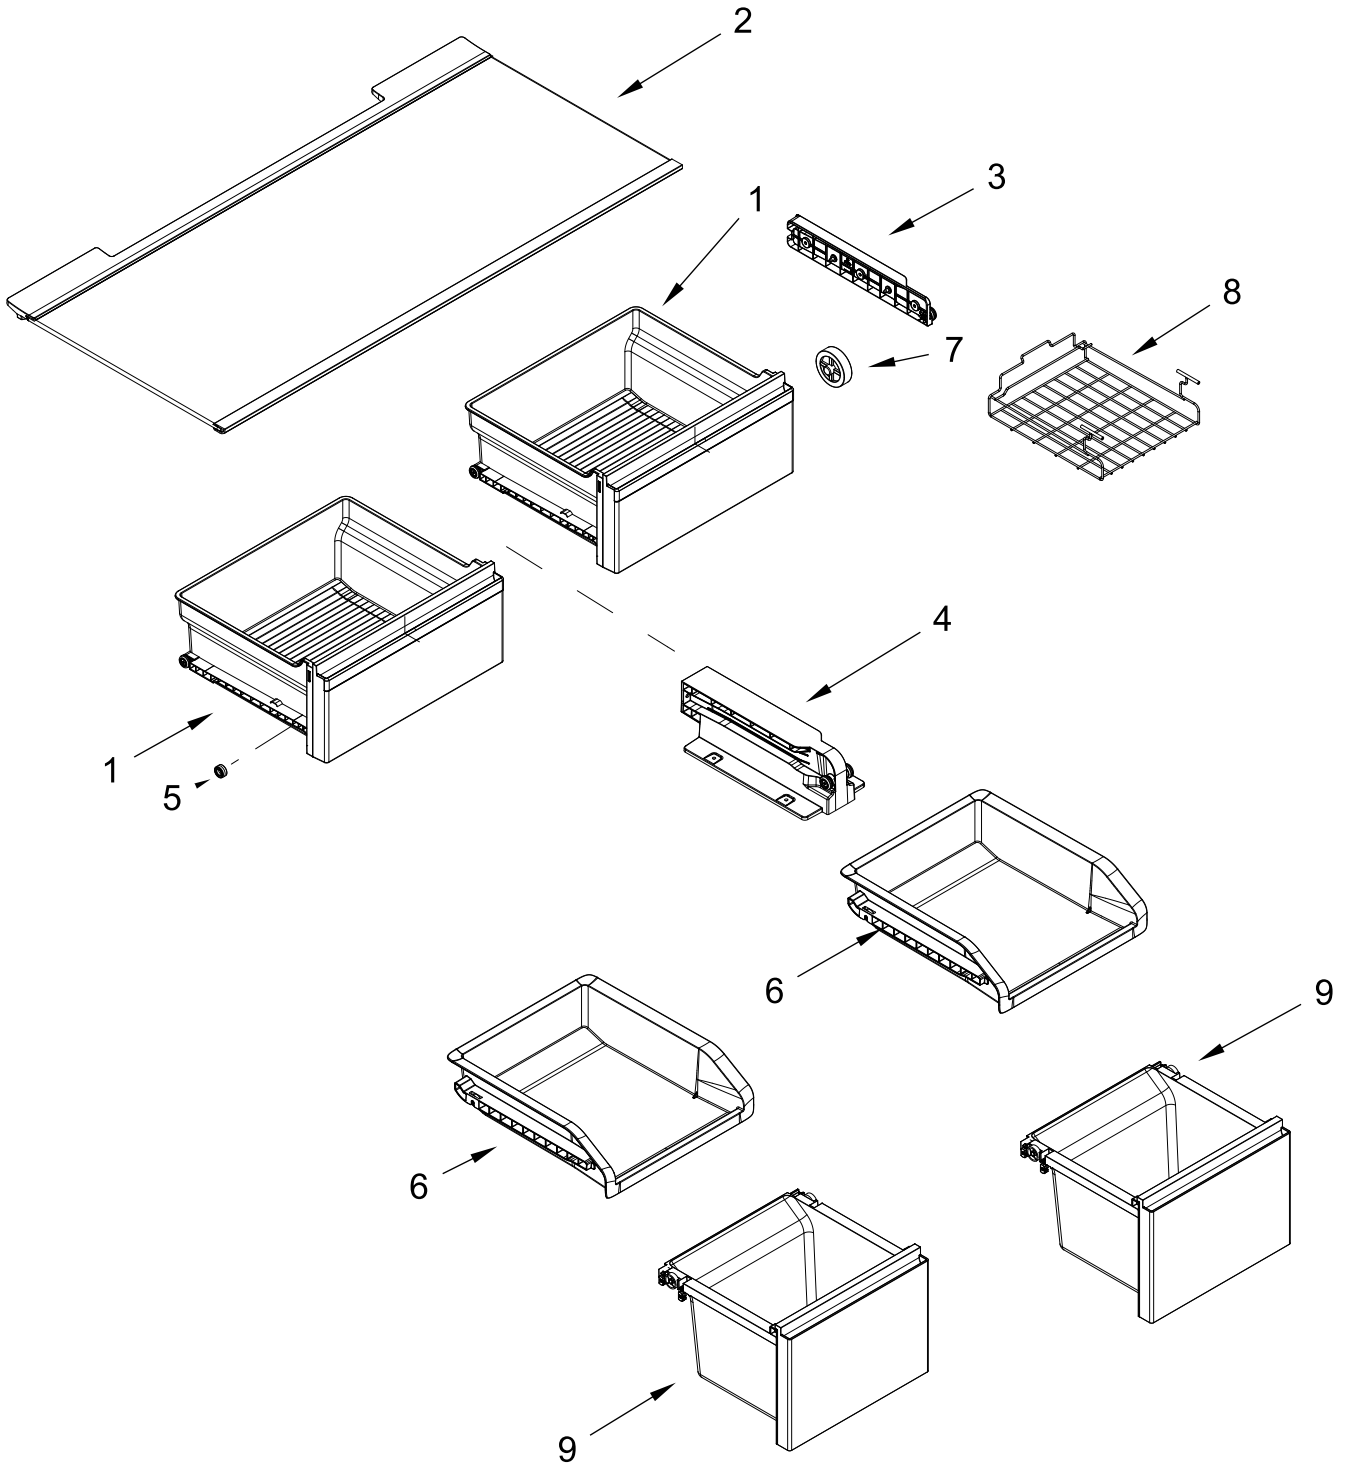

REFRIGERATOR & FREEZER SHELF PARTS

REFRIGERATOR & FREEZER SHELF PARTS

<u>Illus.</u> <u>No.</u>	<u>Part No.</u>	<u>Description</u>	<u>Illus.</u> <u>No.</u>	<u>Part No.</u>	<u>Description</u>	<u>Illus.</u> <u>No.</u>	<u>Part No.</u>	<u>Description</u>
1	W11654066	Crisper Pan Assembly	4	W11654091	Center Support, Crisper Pan	7	W11047171	Assembly, Track Roller
2	W11654070	Assembly, Glass Shelf	5	W11654338	Pull Out Tray Assembly, FC	8	W11394971	Assembly, Pizza Rack
3		Crisper Pan Support	6	W11654332	Support Roller, Crisper Pan & Supports	9	W11654339	Bottom Drawer, RH, FC
	W11124470	Left Hand						
	W11654088	Right Support, Crisper Pan