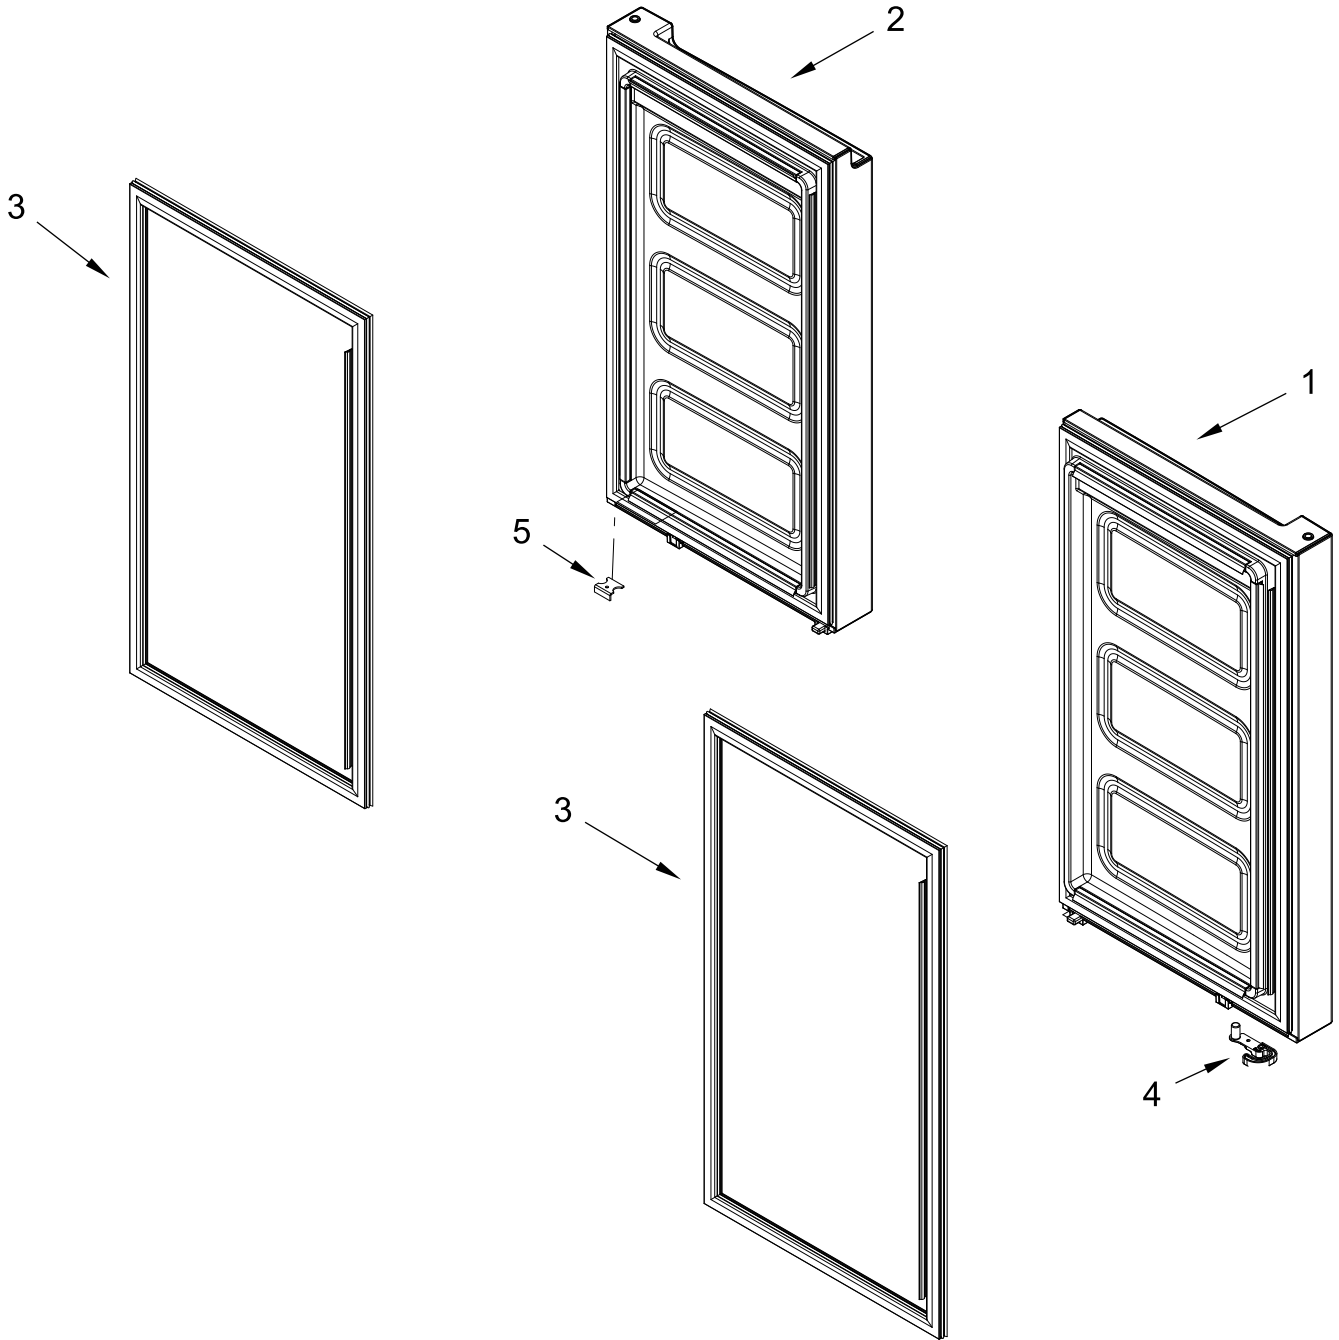

REFRIGERATOR DOOR PARTS

<u>Illus.</u> <u>No.</u>	<u>Part No.</u>	<u>Description</u>	<u>Illus.</u> <u>No.</u>	<u>Part No.</u>	<u>Description</u>	<u>Illus.</u> <u>No.</u>	<u>Part No.</u>	<u>Description</u>
1		Refrigerator Door	7	W11095783	Endcap Trim, Door	13	W11654055	Gallon Door Bin
	W11654049	Right Hand	8		Door Self Lock	14	W11654057	Stadium Bin, Bottom Door Bin
2		Refrigerator Door		W11110855	Left Hand			FOLLOWING PARTS NOT ILLUSTRATED
	W11654050	Left Hand		W11110854	Right Hand			
3	W11654051	Mullion, Flipper, Door	9	W11110857	Stopper, Door		W10518672	Badge
4	W11430637	Control, Hera	10	W11306508	Seal, Vertical			
5	W11376604	Gasket, Door	11	W11654054	Horizontal Inner Door Seal			
6	W11394709	Assembly, Fascia	12	W11024885	Magnet, Switch			

FREEZER DOOR PARTS