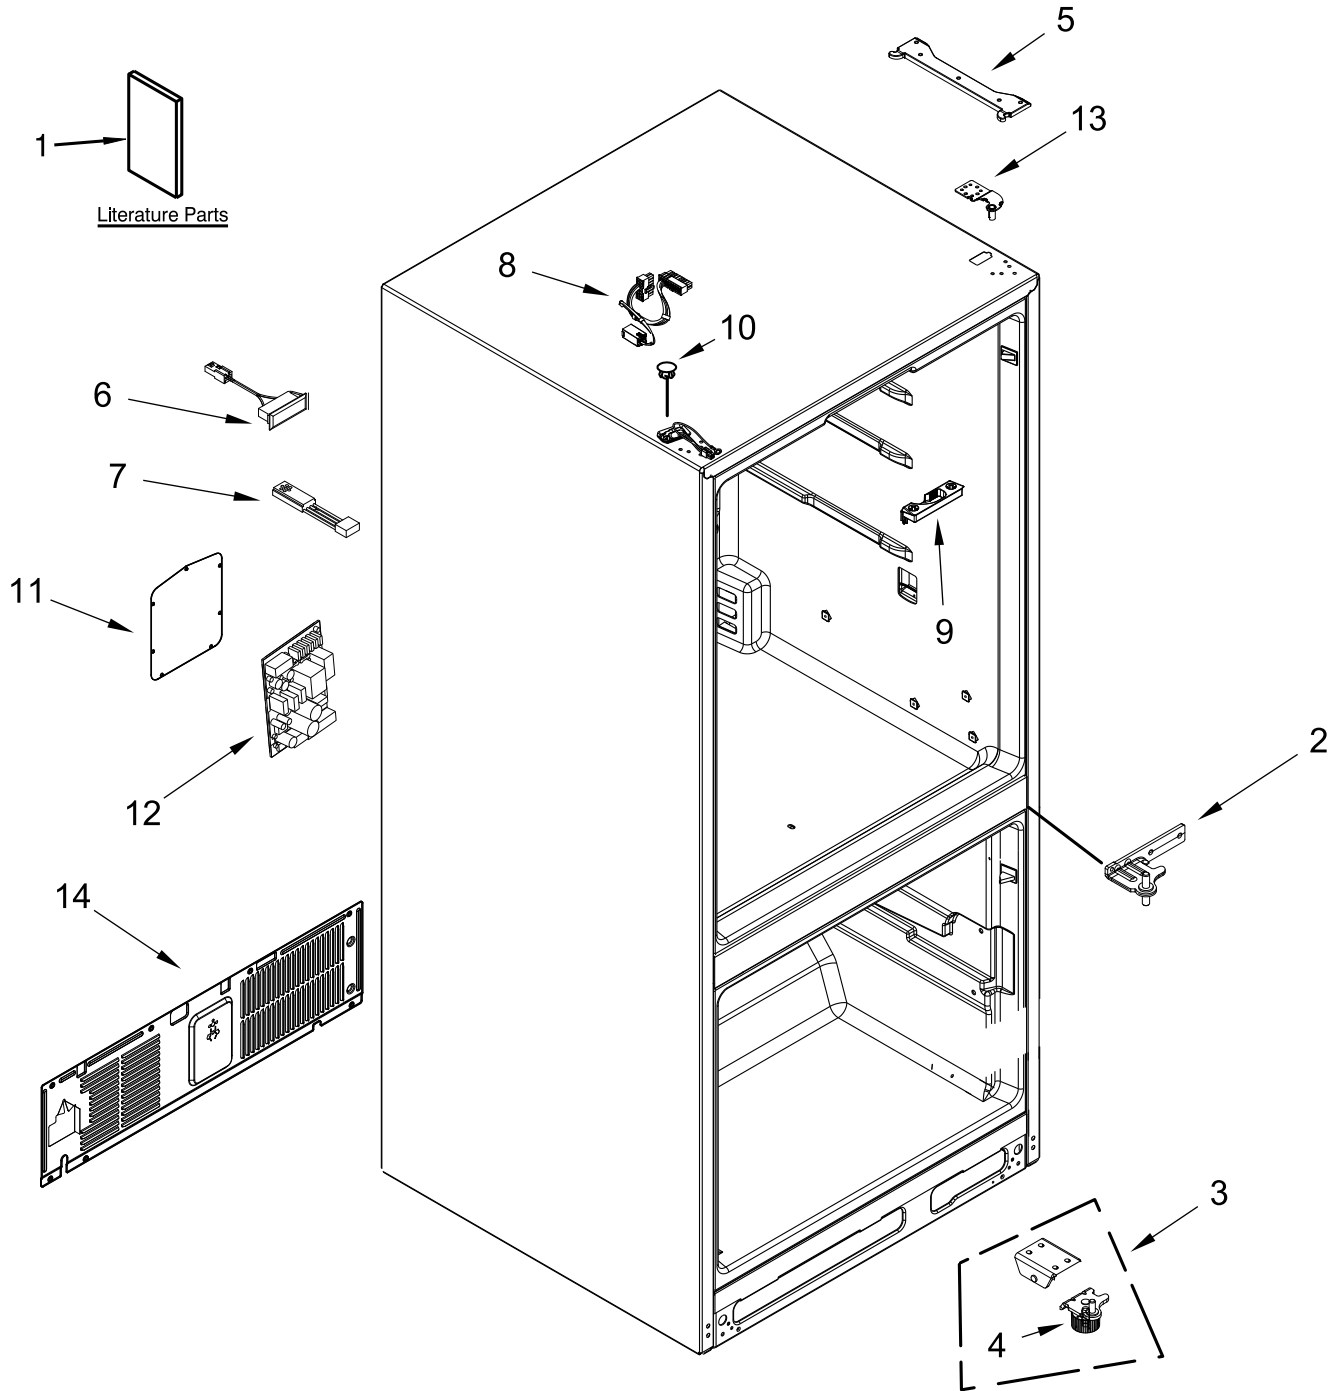

KitchenAid®

REFRIGERATOR

MODELS:

KRQC506MPS00 (Stainless)

CABINET PARTS

CABINET PARTS

<u>Illus. No.</u>	<u>Part No.</u>	<u>Description</u>	<u>Illus. No.</u>	<u>Part No.</u>	<u>Description</u>	<u>Illus. No.</u>	<u>Part No.</u>	<u>Description</u>
1		Literature Parts	3		Bottom Hinge Assembly	9	W11306512	Mullion, Pivot Block
	W11446054	Tech Sheet (Located in Machine Compartment)		W11024900	Left Hand	10	W11470190	Cover, Screw
	W11209377	Use & Care Guide		W11022521	Right Hand	11	W11029002	Lid, Main PCB
	W11438985	Energy Guide	4		Roller (Not Serviced)	12	W11442897	Assembly, Main Control Board
2		Middle Hinge Assembly	5	W11029028	Cover, Top Hinge	13		Top Hinge
	W11022529	Left Hand	6	W11115055	Switch, Reed		W11024899	Left Hand
	W11022519	Right Hand	7	W11040893	Sensor, Humidity / Temperature		W11028889	Right Hand
			8	W10916542	Harness, Top Hinge	14	W11039081	Cover, Machine