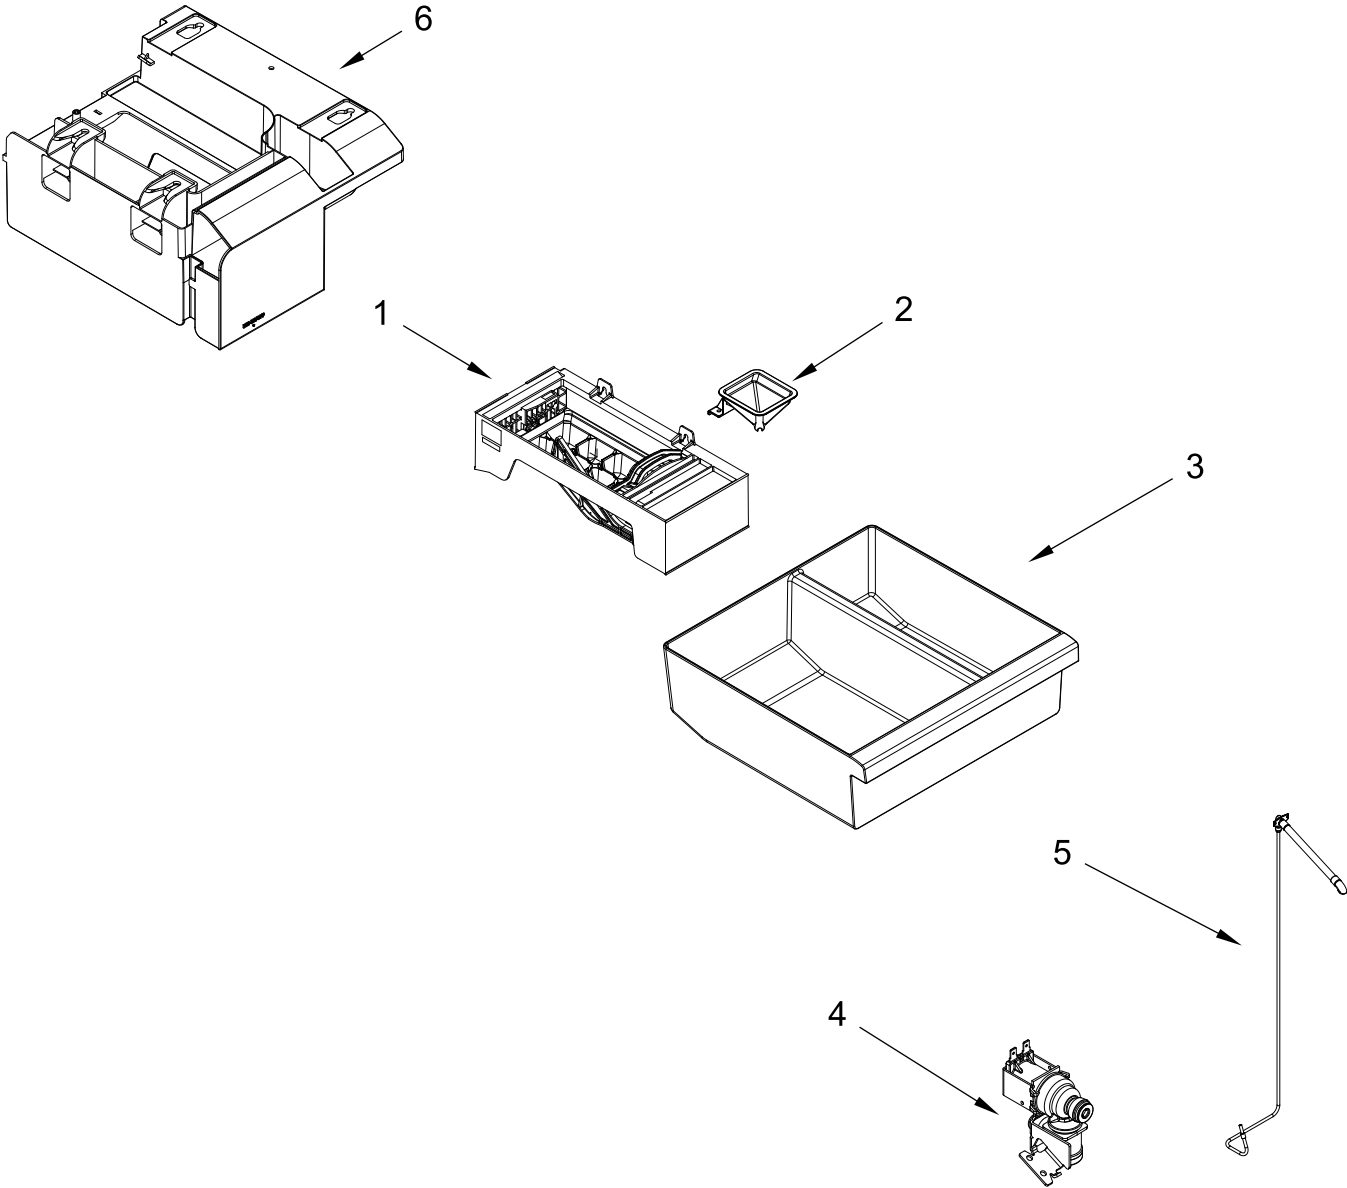

ICEMAKER PARTS

ICEMAKER PARTS

<u>Illus.</u> <u>No.</u>	<u>Part No.</u>	<u>Description</u>	<u>Illus.</u> <u>No.</u>	<u>Part No.</u>	<u>Description</u>	<u>Illus.</u> <u>No.</u>	<u>Part No.</u>	<u>Description</u>
1	W11397137	Assembly, Icemaker	3	W11394756	Tray, Ice	5	W11395429	Tube, Fill
2	W11366275	Water, Funnel	4	W11383473	Assembly, Water Valve	6	W11659196	Ice Maker Frame