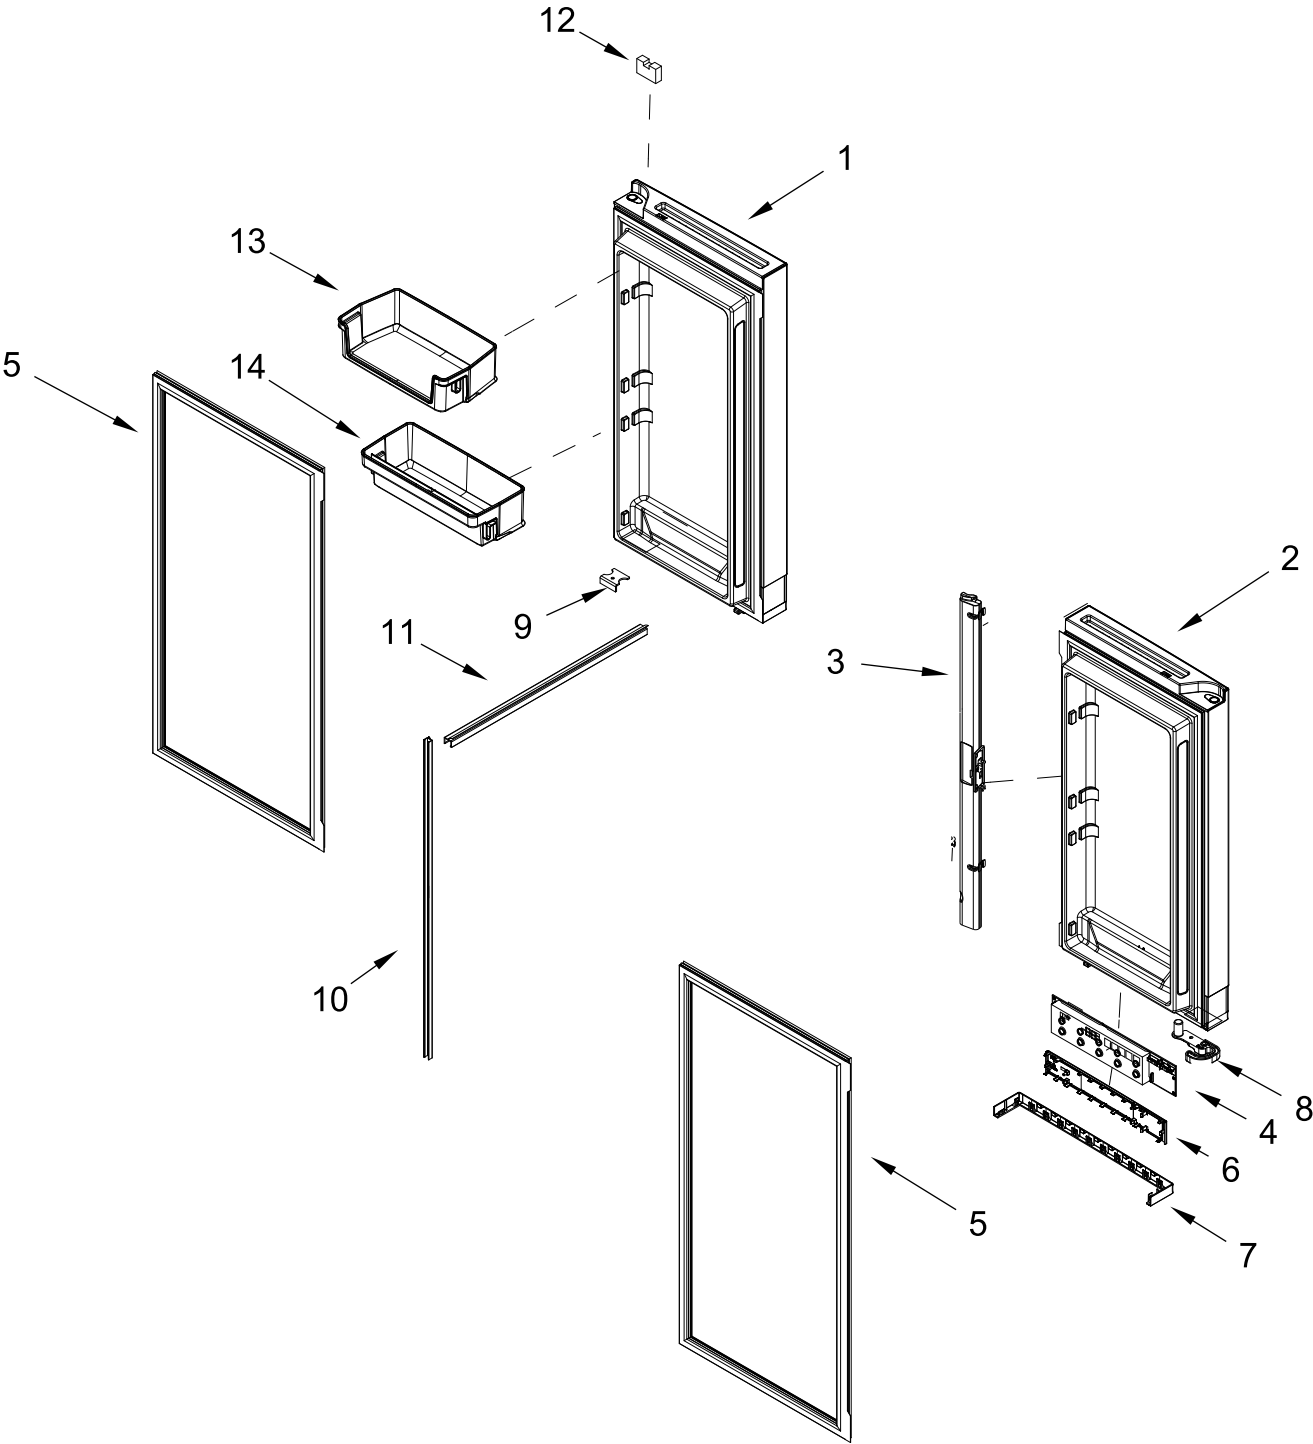

REFRIGERATOR DOOR PARTS

REFRIGERATOR DOOR PARTS

<u>Illus.</u> <u>No.</u>	<u>Part No.</u>	<u>Description</u>	<u>Illus.</u> <u>No.</u>	<u>Part No.</u>	<u>Description</u>	<u>Illus.</u> <u>No.</u>	<u>Part No.</u>	<u>Description</u>
1		Refrigerator Door	7	W11095783	Endcap Trim, Door	13	W11654055	Gallon Door Bin
	W11654049	Right Hand	8		Door Self Lock	14	W11654057	Stadium Bin, Bottom Door Bin
2		Refrigerator Door		W11110855	Left Hand			FOLLOWING PARTS NOT ILLUSTRATED
	W11654050	Left Hand		W11110854	Right Hand			
3	W11654051	Mullion, Flipper, Door	9	W11110857	Stopper, Door		W10518672	Badge
4	W11430637	Control, Hera	10	W11306508	Seal, Vertical			
5	W11376604	Gasket, Door	11	W11654054	Horizontal Inner Door Seal			
6	W11394709	Assembly, Fascia	12	W11024885	Magnet, Switch