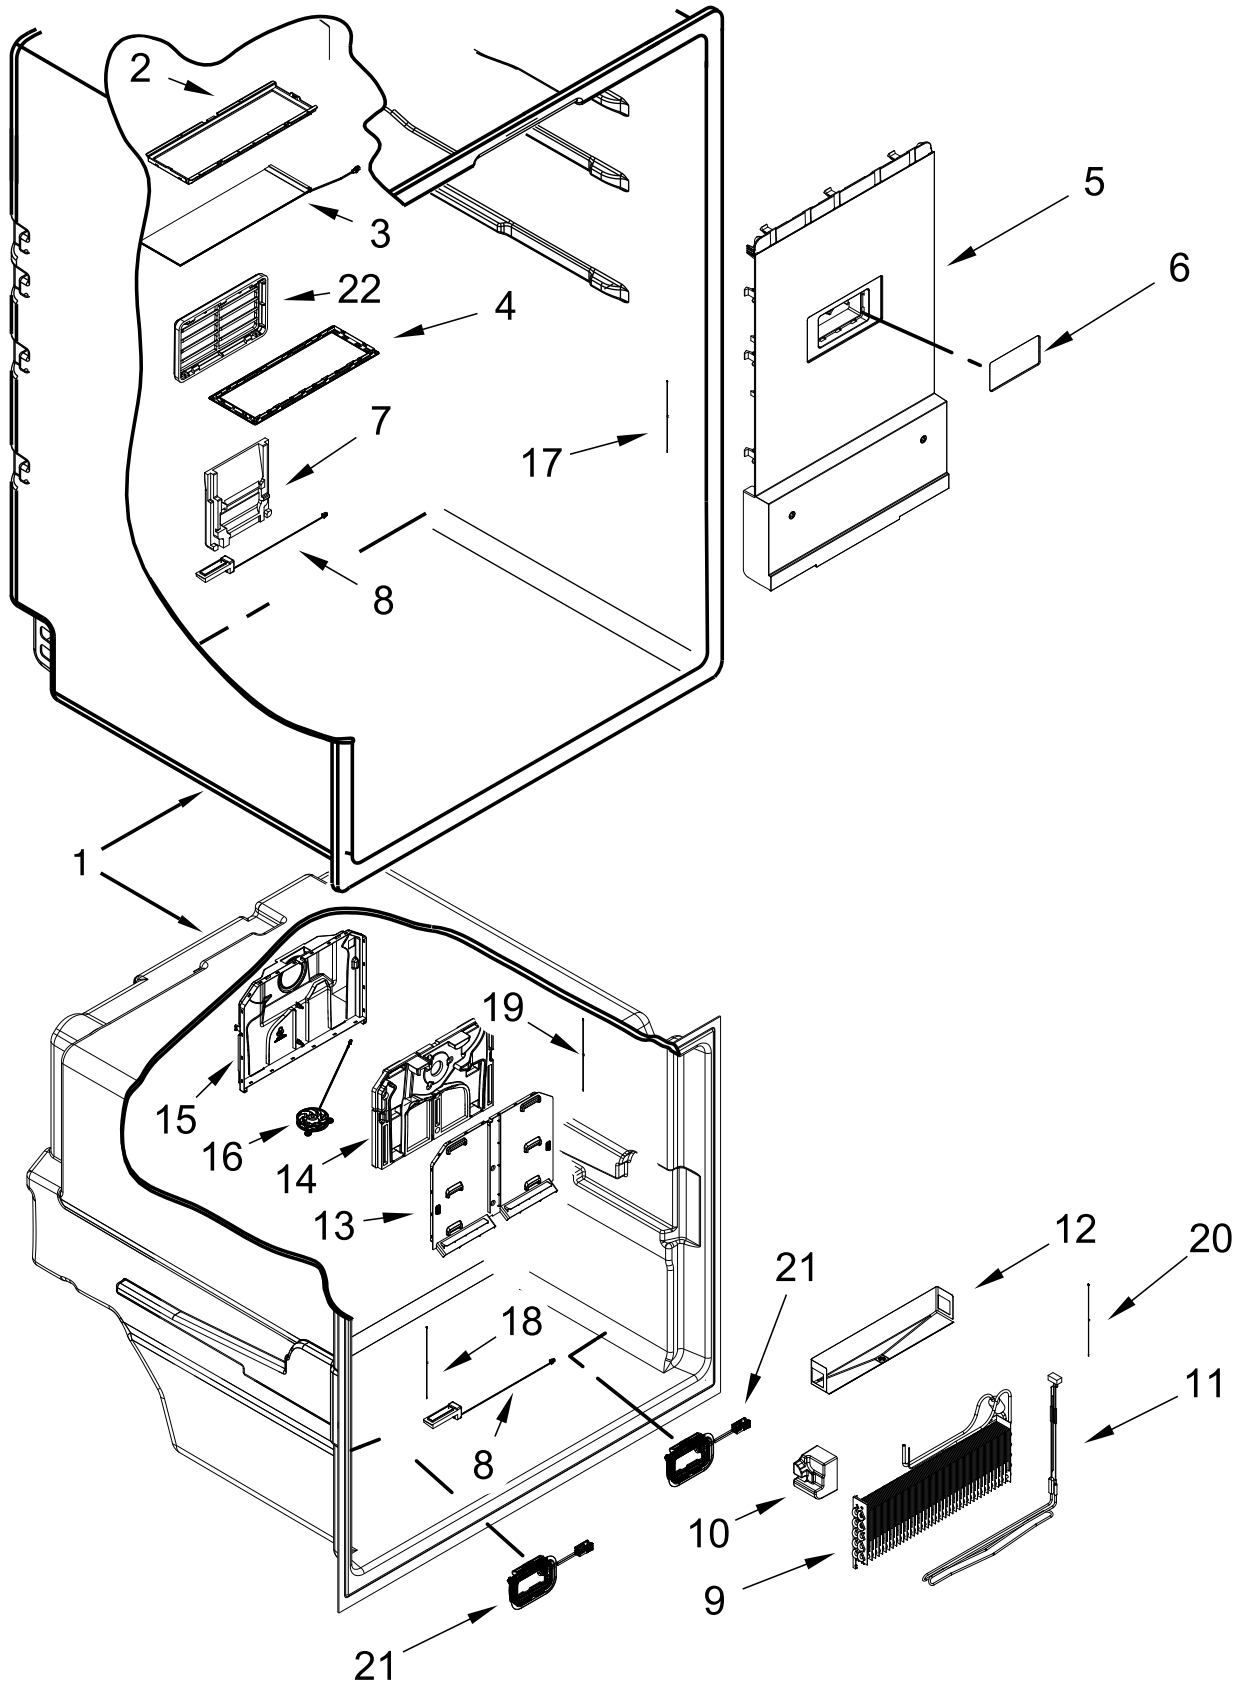

LINER PARTS

LINER PARTS

<u>Illus. No.</u>	<u>Part No.</u>	<u>Description</u>	<u>Illus. No.</u>	<u>Part No.</u>	<u>Description</u>	<u>Illus. No.</u>	<u>Part No.</u>	<u>Description</u>
1		Cabinet Assembly (Not Serviceable)	9	W11097849	Evaporator, Freezer (Also Order the Following Lokring Parts)	14	W11032663	EPS, Evaporator Cover
2	W11048980	Assembly, Lamp				15	W11654046	Rear Evaporator Cover, FC
3	W11032353	Cover, Light				16	W11101594	Assembly, Fan Motor
4	W11654042	Light Trim	W11481106	3/1.8-NR-MS-00 (Suction Line to Evaporator)		17	W11135456	Thermistor, Refrigerator
5	W11659197	Air Tower Cover-RC				18	W11135458	Thermistor, Freezer
6	W11176100	Cover, Fresh Lighting	W10896689	5/4-NR-MS-00 (Capillary Tube to Evaporator)		19	W11135455	Thermistor, Defrost
7	W11369813	Cover, Damper				20	W11135457	Thermistor, CC
8	W11050016	Air Damper	10		EPS Block	21	W11654047	Single Piont LED, Freezer Compartment
				W11396540	Left Hand			
				W11028106	Right Hand	22	W11654048	Air Return Duct Grille
			11	W11318188	Heater, Defrost			
			12	W11028971	Assembly, Heat Shield			
			13	W11654045	Front Evaporator Cover, FC