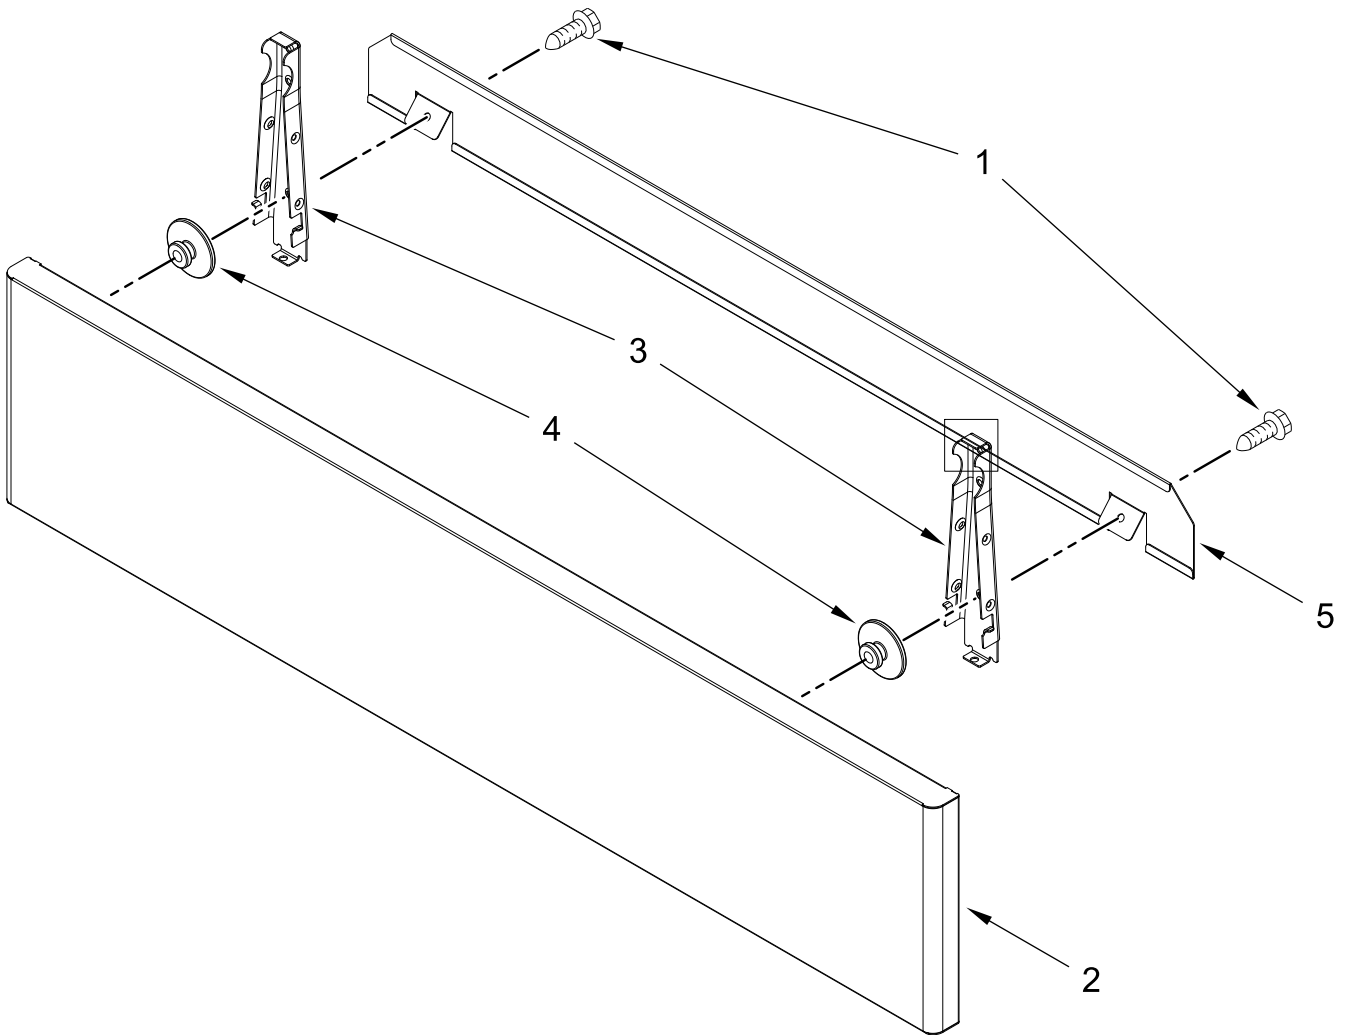

DRAWER PARTS

DRAWER PARTS

<u>Illus.</u> <u>No.</u>	<u>Part No.</u>	<u>Description</u>	<u>Illus.</u> <u>No.</u>	<u>Part No.</u>	<u>Description</u>
1	3196169	Screw	3	W10318026	Bracket, Mounting
2		Panel, Drawer Front	4	8004P024-60	Spacer, Side Panel
	W10634248	Stainless	5	W11452957	Baffle, Drawer Panel