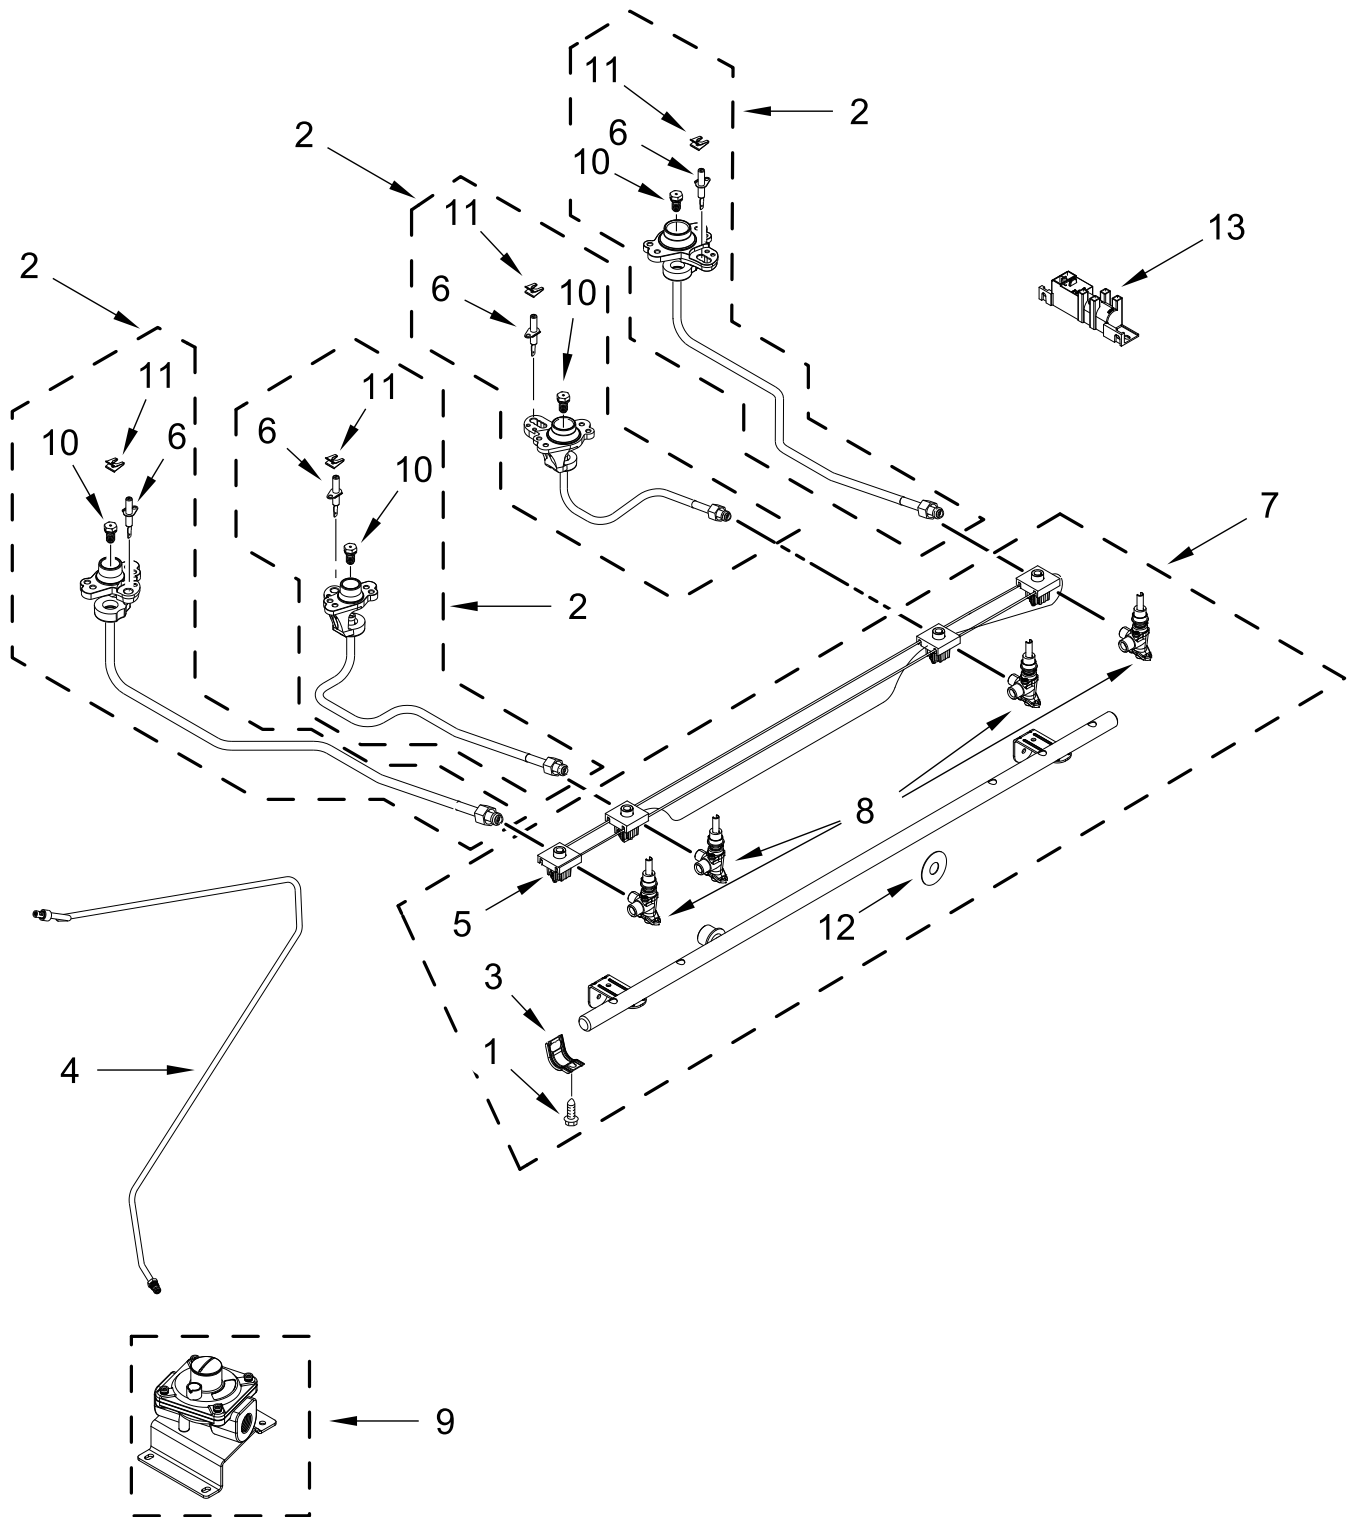

CHASSIS PARTS

<u>Illus. No.</u>	<u>Part No.</u>	<u>Description</u>	<u>Illus. No.</u>	<u>Part No.</u>	<u>Description</u>	<u>Illus. No.</u>	<u>Part No.</u>	<u>Description</u>
1	W10289077	Receiver, Hinge	22	W10162257	Duct, Cooktop	44	W10818358	Shield, Wire
2	3196560	Screw	23	3196178	Screw	45	W10162241	Channel, Rear
3		Panel, Side	24	W11634772	Light Assembly	46	W10575377	Cover, Wire
	W10162245	Black	25	W10571723	Bulb, Halogen 40 Watts	47	W11379354	Cover, Back
4	7103P027-60	Nut	26	3400016	Screw	48	W10686408	Kit, Reservoir (Steam Rack)
5	W11491752	Gasket, Door	27	W10586204	Sensor	49	W10554007	Rack, Steam
6	W10544952	Element, Broil	28	3196169	Screw	50	W10554006	Rack, Maximum Capacity
7	W10774342	Element, Bake	29	W10655441	Shield, Power Cord	51	W10911366	Rack, Sliding
8	W10362924	Screw	30	W10031780	Screw	52	W10624592	Cord, Power
9	W11122085	Assembly, Flue	31	W10273192	Rod, Door Switch	53	W10558277	Burner Box, Gas Downdraft
10	W10289168	Box, Burner SI	32	9758701	Spacer, Door	54	W10828882	Bracket, Panel (Right)
11	W10341186	Front Foot Assembly	33	W10774446	Bottom, Oven	55	W10828883	Bracket, Panel (Left)
12	W10162258	Cover, Regulator	34	W11511828	Switch, Door			FOLLOWING PARTS NOT ILLUSTRATED
13	W10541959	Shield, Bake	35	W10281322	Kit, Bare Wire Adapter Block			
14	W10137382	Clip, Panel	36	W10603482	Rack, Ladder			
15	W10390008	Base Rail Assembly (Left)	37	W11353932	Convection Assembly	W10162240		Insulation, Back
	W10390007	Base Rail Assembly (Right)	38	W10346153	Baffle, Full Convection	W10575374		Insulation, Bottom
16	W10058460	Foot, Leveling	39	W10273002	Bracket, Oven Support	4820F015-59		Insulation, Strap
17	3196548	Fuse, Thermal	40	W11379357	Bake Pan	7111P017-60		Clamp, Wire
18	3196172	Screw	41	W10162255	Duct, Cover	W10289173		Insulation, Wrap
19	W10035900	Support, Oven Bottom	42	W10162254	Duct, Cooling			
20	3186034	Bracket, Service	43	W11467246	Cooling Fan			
21	W10246624	Block, Terminal						

MANIFOLD PARTS