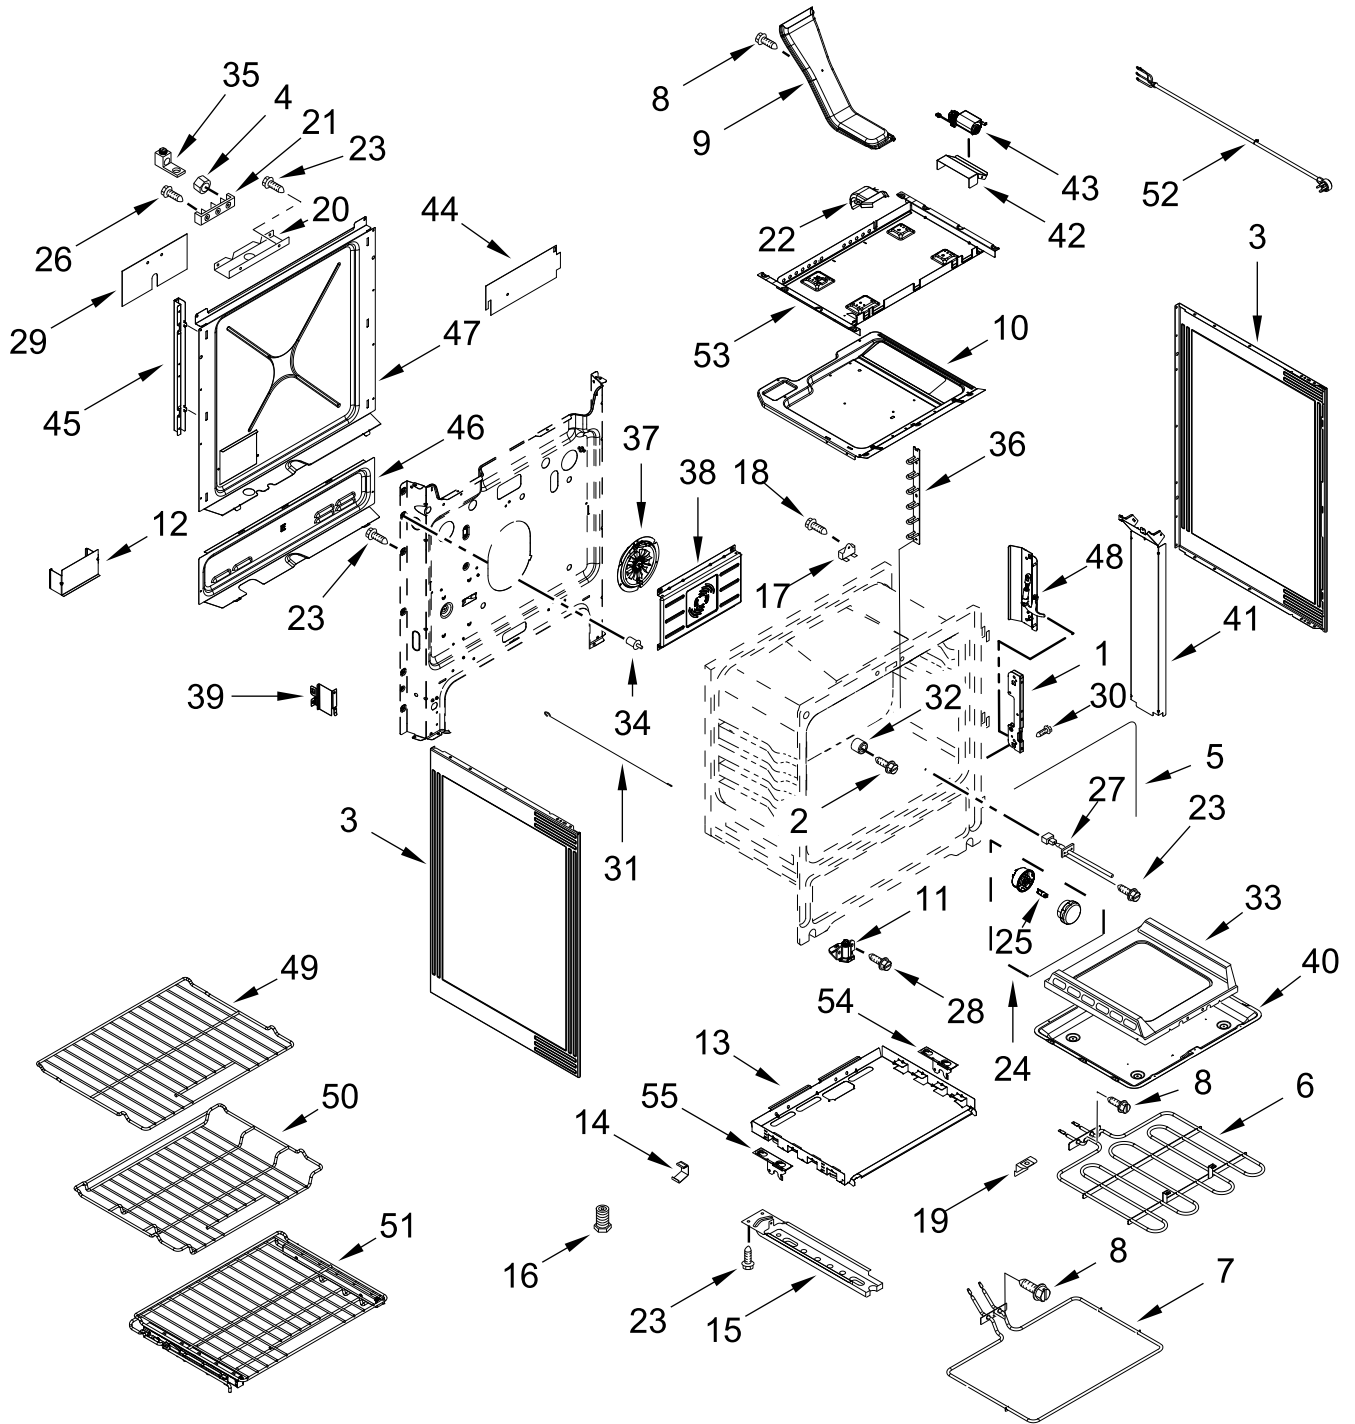

CHASSIS PARTS

CHASSIS PARTS

<u>Illus. No.</u>	<u>Part No.</u>	<u>Description</u>	<u>Illus. No.</u>	<u>Part No.</u>	<u>Description</u>	<u>Illus. No.</u>	<u>Part No.</u>	<u>Description</u>
1	W10289077	Receiver, Hinge	22	W10162257	Duct, Cooktop	44	W10818358	Shield, Wire
2	3196560	Screw	23	3196178	Screw	45	W10162241	Channel, Rear
3		Panel, Side	24	W11634772	Light Assembly	46	W10575377	Cover, Wire
	W10162245	Black	25	W10571723	Bulb, Halogen 40 Watts	47	W11379354	Cover, Back
4	7103P027-60	Nut	26	3400016	Screw	48	W10686408	Kit, Reservoir (Steam Rack)
5	W11491752	Gasket, Door	27	W10586204	Sensor	49	W10554007	Rack, Steam
6	W10544952	Element, Broil	28	3196169	Screw	50	W10554006	Rack, Maximum Capacity
7	W10774342	Element, Bake	29	W10655441	Shield, Power Cord	51	W10911366	Rack, Sliding
8	W10362924	Screw	30	W10031780	Screw	52	W10624592	Cord, Power
9	W11122085	Assembly, Flue	31	W10273192	Rod, Door Switch	53	W10558277	Burner Box, Gas Downdraft
10	W10289168	Box, Burner SI	32	9758701	Spacer, Door	54	W10828882	Bracket, Panel (Right)
11	W10341186	Front Foot Assembly	33	W10774446	Bottom, Oven	55	W10828883	Bracket, Panel (Left)
12	W10162258	Cover, Regulator	34	W11511828	Switch, Door			FOLLOWING PARTS NOT ILLUSTRATED
13	W10541959	Shield, Bake	35	W10281322	Kit, Bare Wire Adapter Block			
14	W10137382	Clip, Panel	36	W10603482	Rack, Ladder			
15	W10390008	Base Rail Assembly (Left)	37	W11353932	Convection Assembly	W10162240		Insulation, Back
	W10390007	Base Rail Assembly (Right)	38	W10346153	Baffle, Full Convection	W10575374		Insulation, Bottom
16	W10058460	Foot, Leveling	39	W10273002	Bracket, Oven Support	4820F015-59		Insulation, Strap
17	3196548	Fuse, Thermal	40	W11379357	Bake Pan	7111P017-60		Clamp, Wire
18	3196172	Screw	41	W10162255	Duct, Cover	W10289173		Insulation, Wrap
19	W10035900	Support, Oven Bottom	42	W10162254	Duct, Cooling			
20	3186034	Bracket, Service	43	W11467246	Cooling Fan			
21	W10246624	Block, Terminal