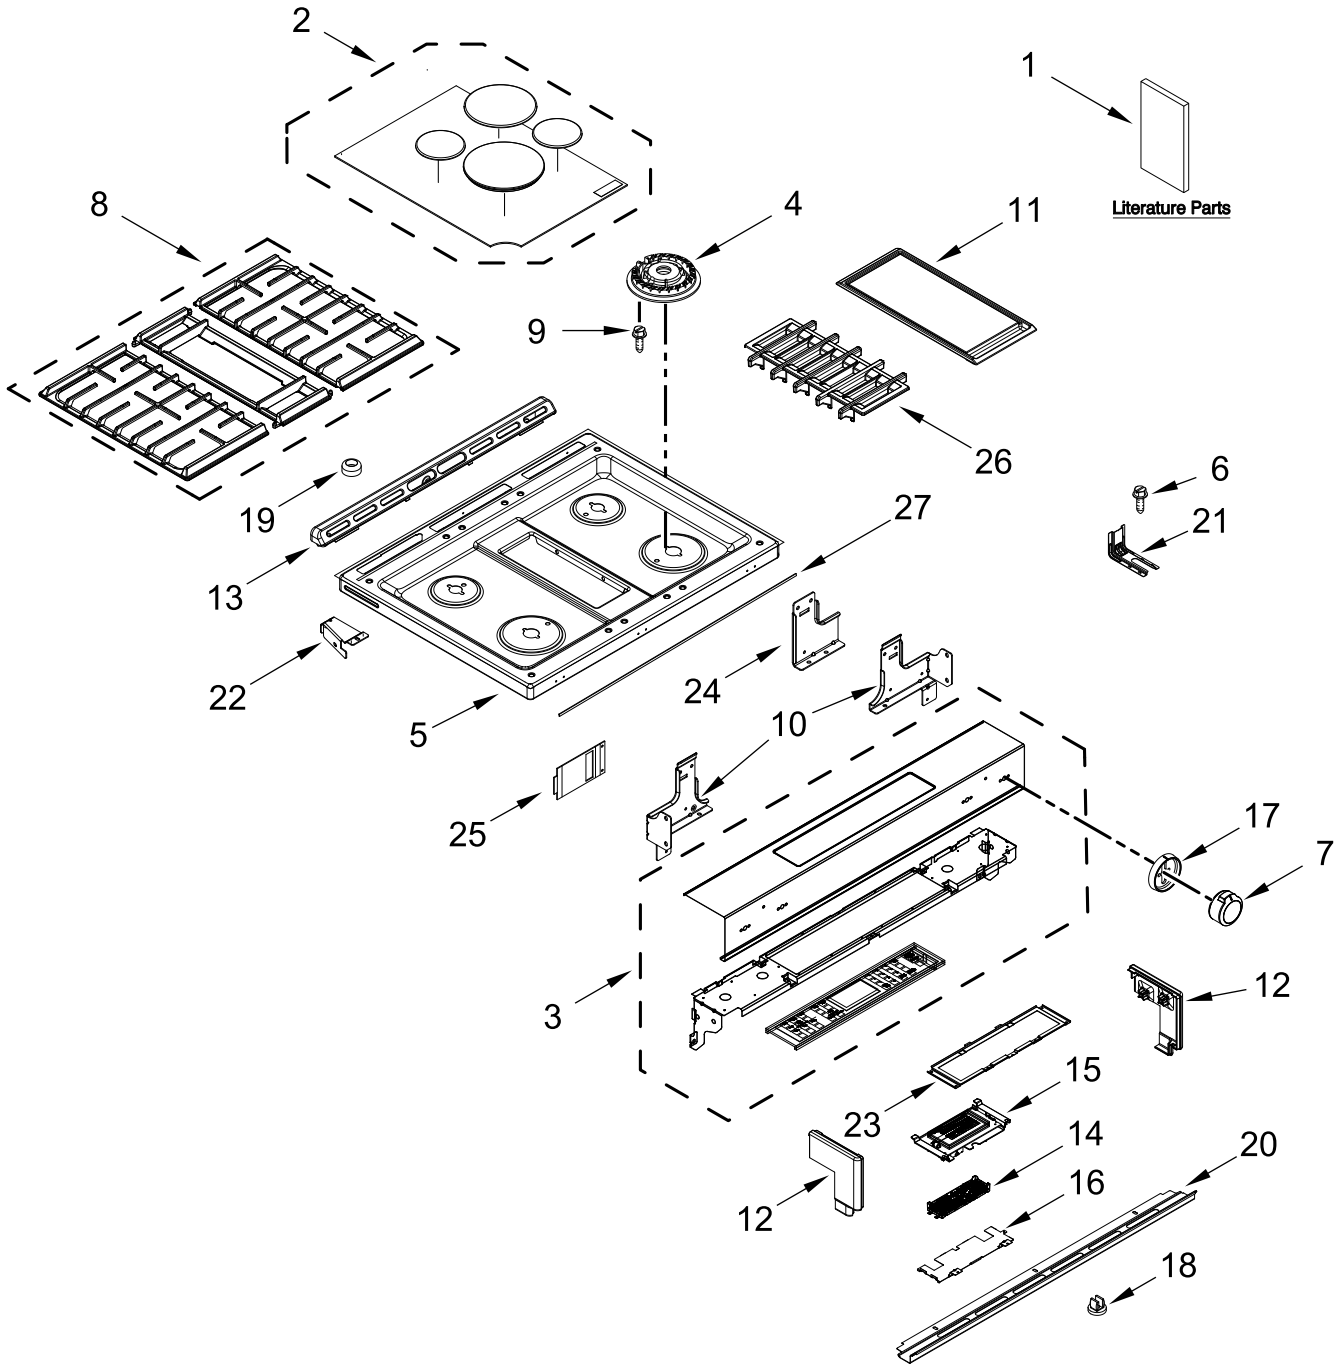

KitchenAid®

**GAS RANGE
SLIDE-IN RANGE**

MODELS:

KSDG950ESS7 (Stainless)

COOKTOP PARTS

COOKTOP PARTS

<u>Illus. No.</u>	<u>Part No.</u>	<u>Description</u>	<u>Illus. No.</u>	<u>Part No.</u>	<u>Description</u>	<u>Illus. No.</u>	<u>Part No.</u>	<u>Description</u>
1		Literature Parts	8		Grate Kit	21	W11379947	Bracket, Anti-Tip
	W11509601	Use and Care Guide		W11382964	Black	22	W10162253	Brace, Corner (Left)
	W11565454	Tech Sheet	9	3196169	Screw		W10162252	Brace, Corner (Right)
	W11435573	Quick Start Guide	10	W11563529	Bracket,Support (Left)	23	W10555923	Bracket, User Interface
	W10817089	Downdraft Template		W11563527	Bracket, Support (Right)	24	W10598048	Bracket, Console (Center)
2		Burner Cap Kit	11	W10432544	Griddle	25	W11355689	Keypad Shield
	W11352138	Black (Set of 4)	12		Endcap	26		Grill, Air
3		Console		W10555937	Stainless (Left)		W11383491	Black
	W10901117	Stainless		W10555940	Stainless (Right)	27	W11512127	Gasket, Console and Cooktop
4	W11352018	Spreader, Flame (Left Front and Right Front)	13		Trim, Vent			FOLLOWING PARTS NOT ILLUSTRATED
	W11352020	Spreader, Flame (Right Rear)		W10636529	Stainless		W11451578	Harness, Main
	W11352021	Spreader, Flame (Left Rear)	14	W10759299	Control MRC2		W10598169	Harness, Display
			15	W10759325	Assembly, Display		W10575120	Harness, Keypad
5		Cooktop		W10785119	Stainless (Kit of 5)		W11198274	Harness, Down Draft Fan Jumper
	W11117943	Stainless	18	W10645947	Grommet		W10340851	Reducer, Venturi (Choke)
6	7101P485-60	Screw, Anti-Tip Kit	19	W10854253	Bumper			
7		Knob	20		Console, Lower Panel			
	W10786065	Stainless		W10743276	Stainless			