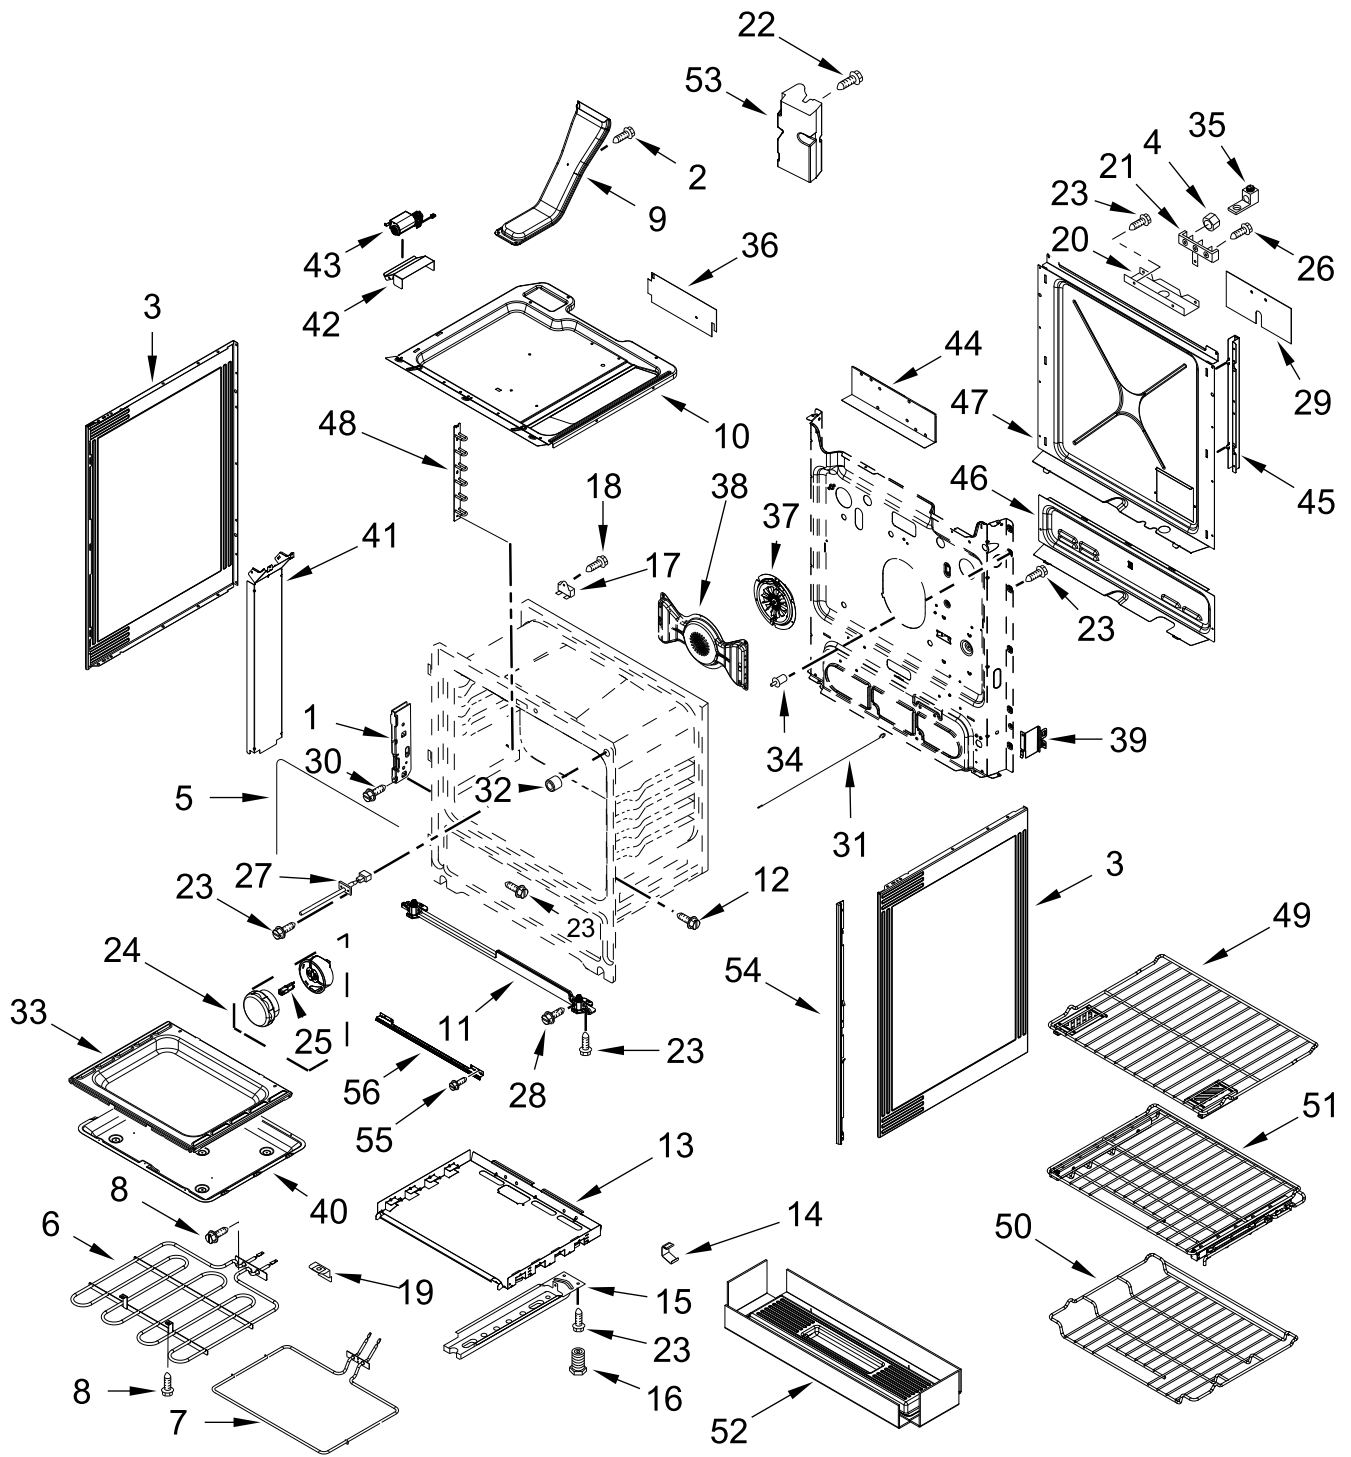

CHASSIS PARTS

CHASSIS PARTS

<u>Illus. No.</u>	<u>Part No.</u>	<u>Description</u>	<u>Illus. No.</u>	<u>Part No.</u>	<u>Description</u>	<u>Illus. No.</u>	<u>Part No.</u>	<u>Description</u>
1	W10289077	Receiver, Hinge	24	W11634772	Light Assembly	48	W10603482	Rack, Ladder
2	W10362924	Screw	25	W10571723	Bulb, Halogen 40 Watts	49	W10554007	Rack, Steam
3		Panel, Side	26	3400016	Screw	50	W10554006	Rack, Maximum Capacity
	W10162245	Black	27	W10586204	Sensor	51	W10911366	Rack, Sliding
4	3400029	Nut	28	3196169	Screw	52	W10686408	Kit, Reservoir (Steam Rack)
5	W11491752	Gasket, Door	29	W10655441	Shield, Power Cord	53	W10914589	Counterweight
6	W10544952	Element, Broil	30	W10031780	Screw	54	W11510561	Barrier Rail, Rubber (Front Left)
7	W10774342	Element, Bake	31	W10273192	Rod, Door Switch		W11510562	Barrier Rail, Rubber (Front Right)
8	W10362924	Screw	32	9758701	Spacer, Door	55	3196560	Screw
9	W11122085	Assembly, Flue	33	W10774446	Bottom, Oven	56	W11620269	Bracket, Front Frame
10	W10289168	Box, Burner SI	34	W11511828	Switch, Door			FOLLOWING PARTS NOT ILLUSTRATED
11	W11456179	Front Foot Assembly	35	W10281322	Kit, Bare Wire Adapter Block		W10655489	Insulation, Wrapper
12	W10067840	Screw	36	W11117035	Shield, Wire		W10575374	Insulation, Bottom
13	W10541959	Shield, Bake	37	W11353932	Convection Assembly		4820F015-59	Insulation, Strap
14	W10137382	Clip, Panel	38	W10346153	Baffle, Full Convection		W10655490	Insulation, Main Back
15	W10390008	Base Rail Assembly (Left)	39	W10273002	Bracket, Oven Support		W10655442	Insulation, Heat Shield
	W10390007	Base Rail Assembly (Right)	40	W11379357	Bake Pan		7111P017-60	Clamp, Wire
16	W10058460	Foot, Leveling	41	W10162255	Duct, Cover			
17	3196548	Fuse, Thermal	42	W10162254	Duct, Cooling			
18	3196172	Screw	43	W11467246	Cooling Fan			
19	W10035900	Support, Oven Bottom	44	W10162260	Shield, Heat			
20	3186034	Bracket, Service	45	W10162241	Channel, Rear			
21	W10245259	Block, Terminal	46	W10162248	Cover, Wire			
22	W11034869	Screw	47	W11379354	Cover, Back			
23	3196178	Screw