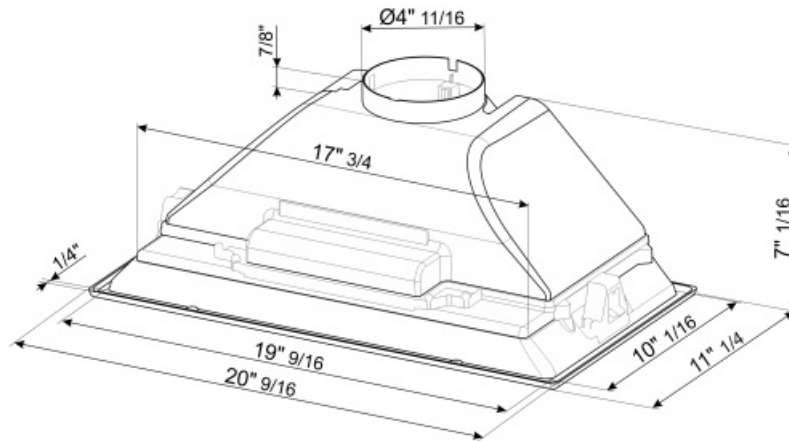

Extraction rate [CFM]	Noise level [dBA]
Speed level 1	90	55
Speed 2	150	64
Speed 3	200	71

Electrical Connection

Plug	(A) USA & Mexico	Frequency (Hz)	60 Hz
Voltage	110-127 V	Power supply cable length	1000 "