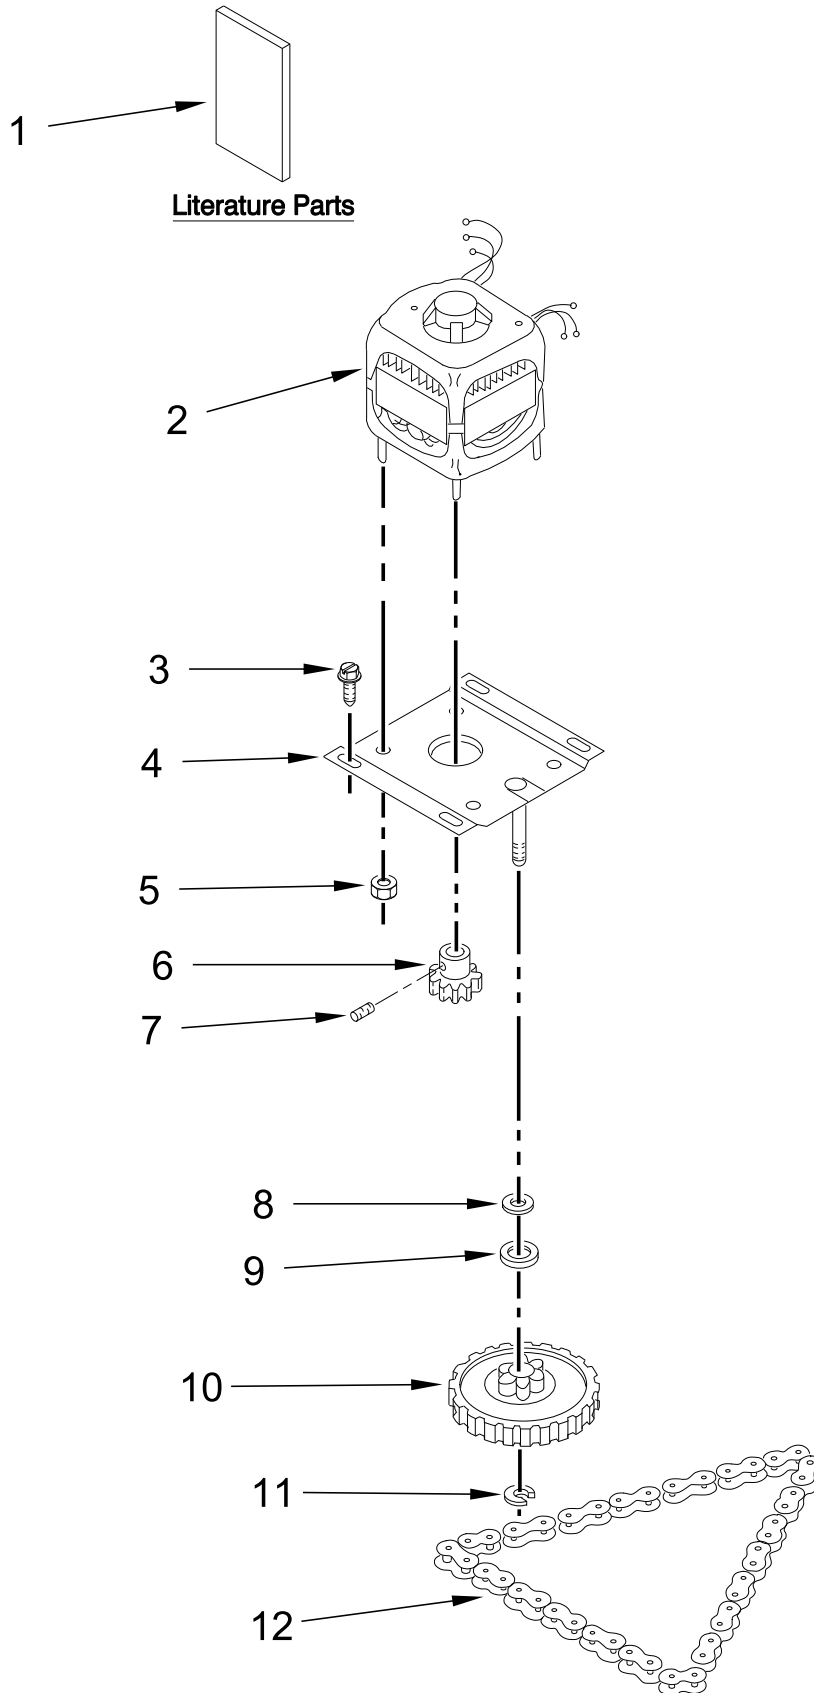

KitchenAid®

COMPACTOR

MODELS:

KTTS505EPA2 (Panel Ready)

MOTOR AND DRIVE PARTS

MOTOR AND DRIVE PARTS

<u>Illus. No.</u>	<u>Part No.</u>	<u>Description</u>	<u>Illus. No.</u>	<u>Part No.</u>	<u>Description</u>	<u>Illus. No.</u>	<u>Part No.</u>	<u>Description</u>
1		Literature Parts	4	776327	Plate, Drive Mount	10	777124	Gear, Driven
	W10415490	Tech Sheet	5	776338	Locknut	11	776036	Clip, Ring
	W11034514	Guide, Use and Care	6	4149667	Gear, Drive	12	780477	Chain, Drive
	W10318872	Instruction Sheet	7	454512	Pin, Slotted Spring	13		FOLLOWING PARTS NOT ILLUSTRATED
2	W10806338	Motor, Drive	8	776035	Washer, Wave		9870118	Undercounter Conversion Kit
3	9871067	Screw	9	297462	Washer, Thrust			

POWERSCREW AND RAM PARTS

POWERSCREW AND RAM PARTS

<u>Illus.</u> <u>No.</u>	<u>Part No.</u>	<u>Description</u>	<u>Illus.</u> <u>No.</u>	<u>Part No.</u>	<u>Description</u>	<u>Illus.</u> <u>No.</u>	<u>Part No.</u>	<u>Description</u>
1	9870500	Screw, Power Complete Assembly	6	775481	Race, Thrust	14	9870037	Stop, Ram
			7	777385	Sprocket, Washer	15	9870498	Bracket, Top Limit Switch
2		Screw, Power (Available Only As Complete Assembly)	8	4154842	Nut, Power Screw	16	489399	Screw
			9	777332	Washer, Cone	17	9870775	Cap, Stop
3	779121	Plate, Bearing	10	9871067	Screw	18	9870169	Slide, Ram
4	775482	Bearing, Needle	11	9871251	Ram Assembly	19	8534092	Clip
5	776941	Hub, Power Screw	12	9870163	Nut, Power			
			13	9870187	Stud			