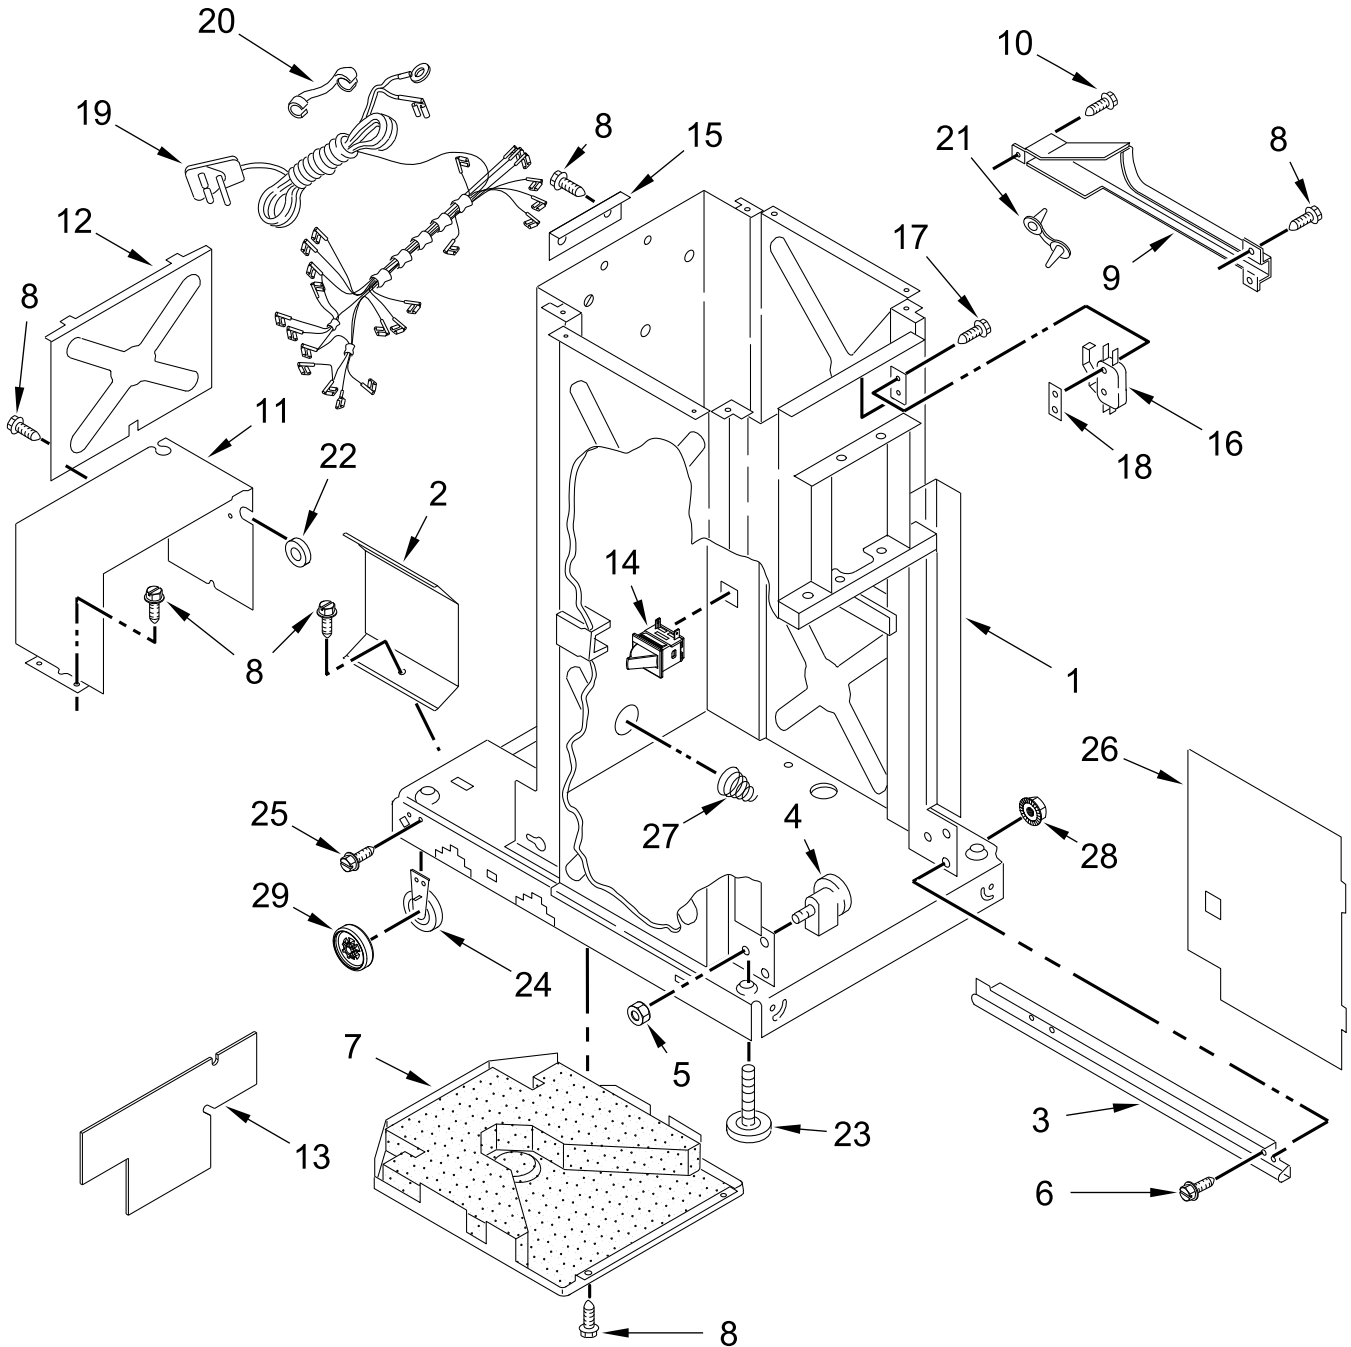

KitchenAid®

COMPACTOR

MODELS:

KTTS505EPA2 (Panel Ready)

MOTOR AND DRIVE PARTS

MOTOR AND DRIVE PARTS

<u>Illus. No.</u>	<u>Part No.</u>	<u>Description</u>	<u>Illus. No.</u>	<u>Part No.</u>	<u>Description</u>	<u>Illus. No.</u>	<u>Part No.</u>	<u>Description</u>
1		Literature Parts	4	776327	Plate, Drive Mount	10	777124	Gear, Driven
	W10415490	Tech Sheet	5	776338	Locknut	11	776036	Clip, Ring
	W11034514	Guide, Use and Care	6	4149667	Gear, Drive	12	780477	Chain, Drive
	W10318872	Instruction Sheet	7	454512	Pin, Slotted Spring	13		FOLLOWING PARTS NOT ILLUSTRATED
2	W10806338	Motor, Drive	8	776035	Washer, Wave		9870118	Undercounter Conversion Kit
3	9871067	Screw	9	297462	Washer, Thrust			

FRAME PARTS

FRAME PARTS

<u>Illus. No.</u>	<u>Part No.</u>	<u>Description</u>	<u>Illus. No.</u>	<u>Part No.</u>	<u>Description</u>	<u>Illus. No.</u>	<u>Part No.</u>	<u>Description</u>
1		Frame (Not A Serviceable Part)	11	780434	Cover, Motor	22	776118	Grommet, Motor Cover
2	9870867	Shield, Slide Track	12	608009	Plate, Motor Cover	23	775526	Foot
3		Slide, Track	13	9872154	Insulation	24	9870585	Wheel, Leveler
	9870976	Right Hand	14	W10804315	Switch, Drawer Safety	25	780034	Screw
	9870975	Left Hand	15	775668	Angle, Frame Plate	26	9870444	Panel, Inner
4	4153788	Bearing, Roller	16	777811	Switch, Top Limit and Directional	27	777180	Spring, Container
5	776356	Locknut	17	777849	Screw	28	3400938	Nut, Hex
6	777458	Screw	18	777850	Plate, Nut	29	780120	Wheel
7	9870167	Pan, Bottom	19	W10830603	Cord, Power			
8	W10001260	Screw	20	776119	Bushing, Power Cord			
9	4149659	Shield, Harness	21	777035	Clamp, Wire			
10	4152204	Screw						