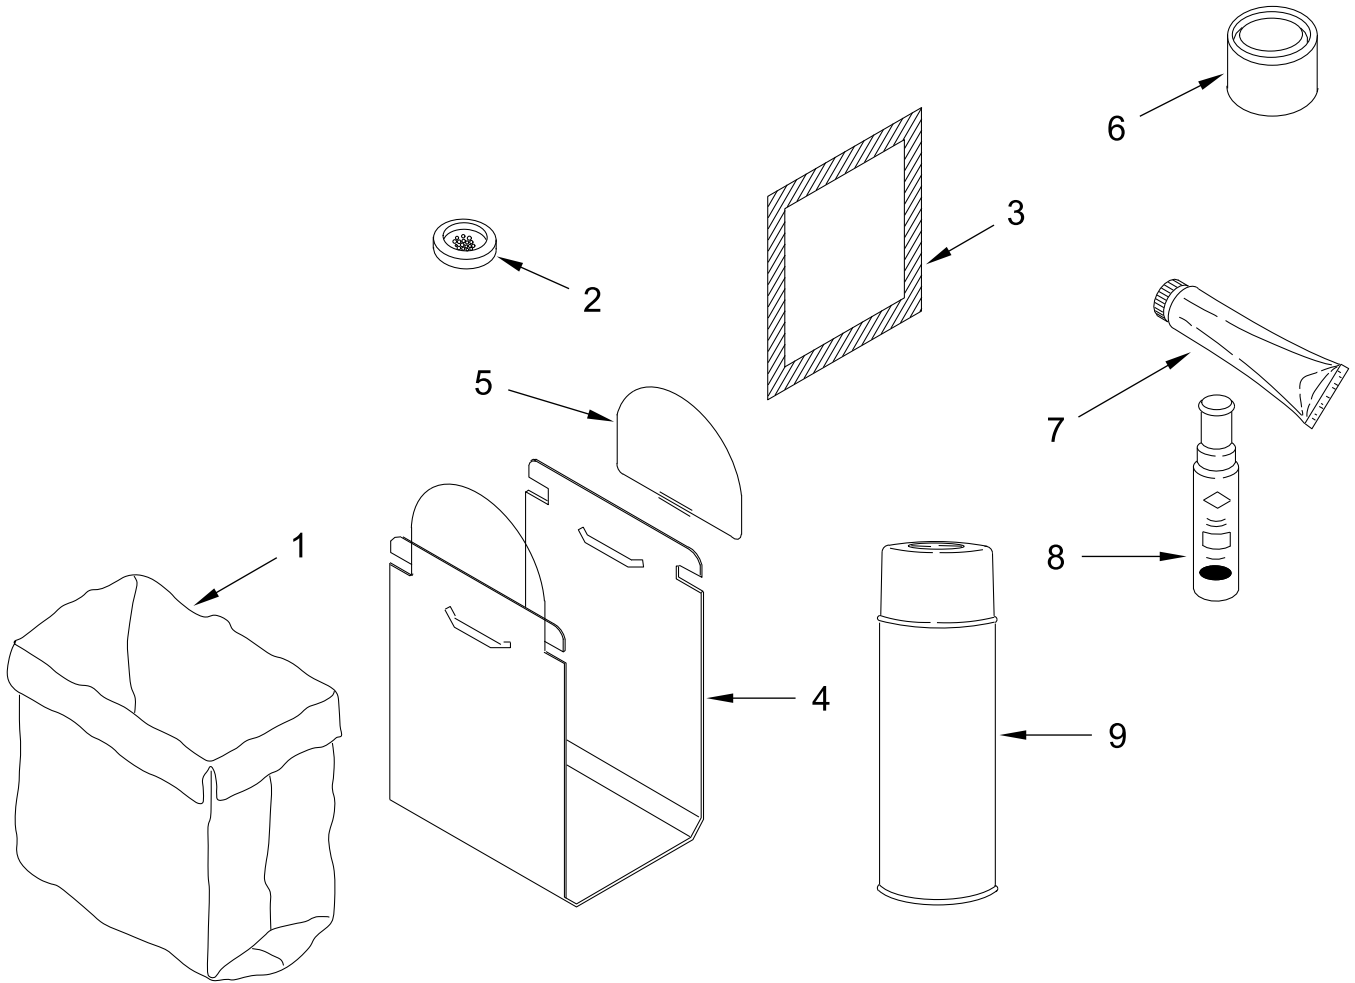

PANEL AND CONTROL PARTS

<u>Illus.</u> <u>No.</u>	<u>Part No.</u>	<u>Description</u>	<u>Illus.</u> <u>No.</u>	<u>Part No.</u>	<u>Description</u>	<u>Illus.</u> <u>No.</u>	<u>Part No.</u>	<u>Description</u>
1		Panel, Front Frame	8	246131	Screw	15	4151442	Compartment, Air Freshener
	W10242567	Black	9	4152703	Strap, Fan			
2	608572	Cover, Top	10	9871971	Switch, Rotary Start-Run	16	780034	Screw
3	9871993	Bracket, Retainer				17		Switch Assembly
4	9871893	Fan Mount Assembly	11		Knob, Rotary Switch		9871973	Black
				9871920	Black	18		Cover, Air Freshener
5	780239	Bracket, Mounting	12	777383	Nut		9871099	Black
6	W10001260	Screw	13		Switch, Drawer	19	4151750	Filter Element
7	W10242572	Escutcheon, Control		9871829	Black	20	9871051	Fan, Filter
			14	W10242556	Switch, Pushbutton	21	4151897	Clip

ACCESSORY PARTS