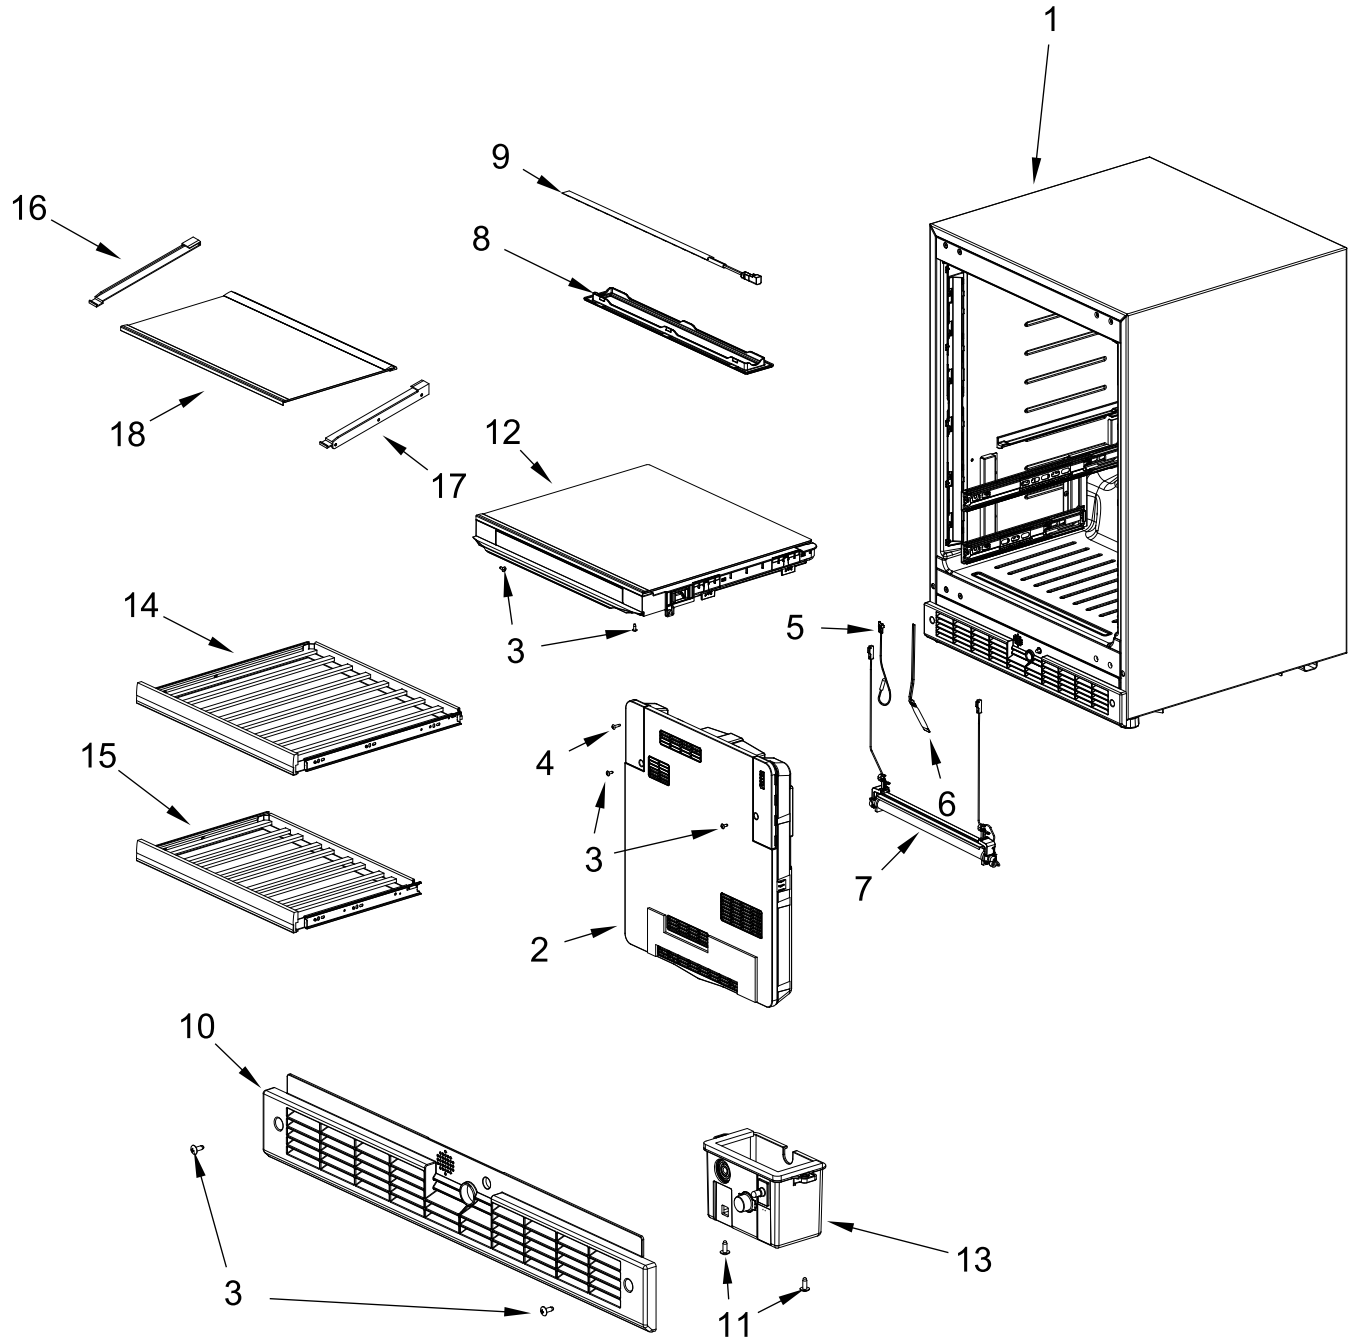

24" Under Counter Beverage Center

MODELS:

KUBL214KSB00 (Left Hinge) (Stainless)

KUBR214KSB00 (Right Hinge) (Stainless)

CABINET PARTS

CABINET PARTS

<u>Illus. No.</u>	<u>Part No.</u>	<u>Description</u>	<u>Illus. No.</u>	<u>Part No.</u>	<u>Description</u>	<u>Illus. No.</u>	<u>Part No.</u>	<u>Description</u>
1		Cabinet (Not A Service Part)	6	W11359415	Fuse, Temperature	13	W11359433	Assembly, Switch Box
2	W11532990	Assembly, Evaporator Cover (Includes Fan Motor, Damper and Sensor)	7	W11359416	Defrost Holder and Heater	14	W11532969	Upper, Wine Rack
3	W11371095	Screw	8	W11312450	Cover, LED	15	W11532977	Lower, Wine Rack
4	W11375760	Screw	9	W11492253	Assembly, LED	16	W10797332	Support, Shelf (Left Hand)
5	W11263884	Sensor, Defrost	10	W11360218	Kick, Plate	17	W10797333	Support, Shelf (Right Hand)
			11	W11371097	Screw	18	W11538045	Tray, Glass
			12	W11537984	Separator			

DOOR PARTS

DOOR PARTS

<u>Illus.</u> <u>No.</u>	<u>Part No.</u>	<u>Description</u>
1		Door Assembly
	W11532925	Left Hinge
	W11532919	Right Hinge
2	W11360703	Plate, Push
3	W11371095	Screw

<u>Illus.</u> <u>No.</u>	<u>Part No.</u>	<u>Description</u>
4		Cover, Door Hinge
	W11360661	Right Hinge (Top)/ Left Hinge (Bottom)
	W11360664	Right Hinge (Bottom)/ Left Hinge (Top)