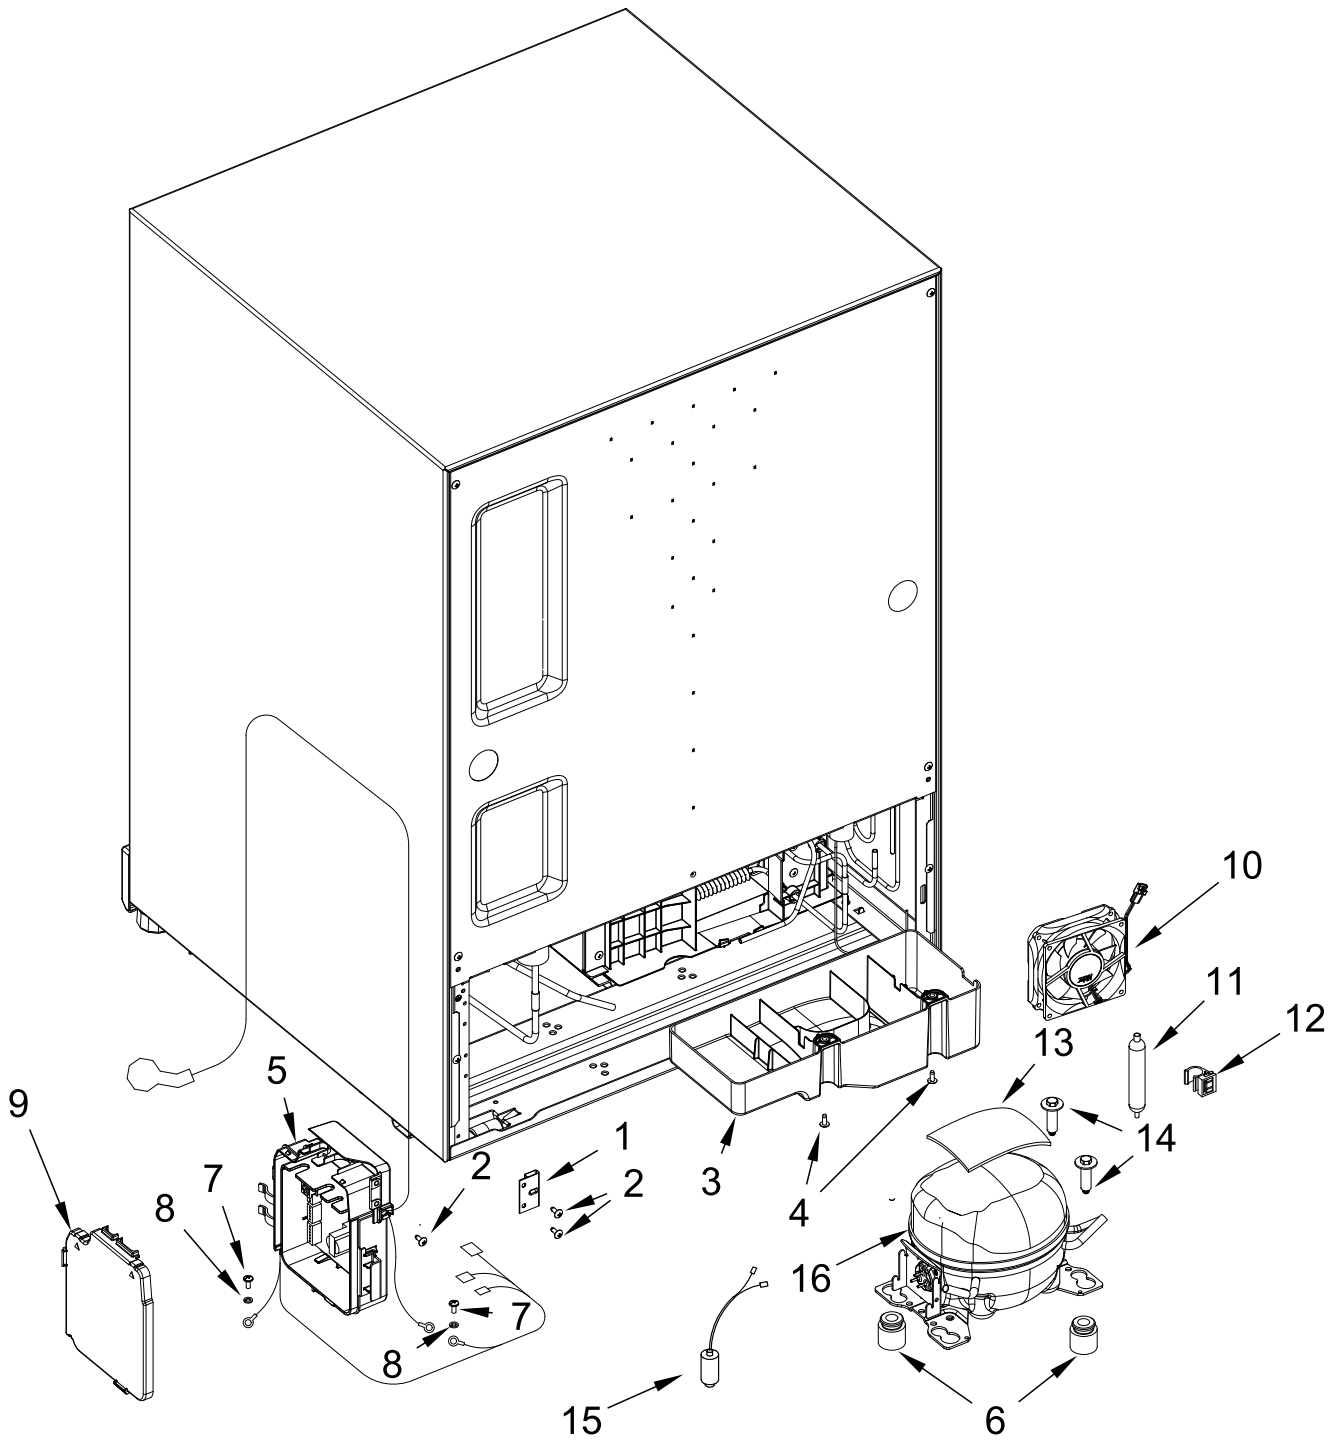

24" Under Counter Beverage Center

MODELS:

KUBL214KSB00 (Left Hinge) (Stainless)

KUBR214KSB00 (Right Hinge) (Stainless)

CABINET PARTS

CABINET PARTS

<u>Illus. No.</u>	<u>Part No.</u>	<u>Description</u>	<u>Illus. No.</u>	<u>Part No.</u>	<u>Description</u>	<u>Illus. No.</u>	<u>Part No.</u>	<u>Description</u>
1		Cabinet (Not A Service Part)	6	W11359415	Fuse, Temperature	13	W11359433	Assembly, Switch Box
2	W11532990	Assembly, Evaporator Cover (Includes Fan Motor, Damper and Sensor)	7	W11359416	Defrost Holder and Heater	14	W11532969	Upper, Wine Rack
3	W11371095	Screw	8	W11312450	Cover, LED	15	W11532977	Lower, Wine Rack
4	W11375760	Screw	9	W11492253	Assembly, LED	16	W10797332	Support, Shelf (Left Hand)
5	W11263884	Sensor, Defrost	10	W11360218	Kick, Plate	17	W10797333	Support, Shelf (Right Hand)
			11	W11371097	Screw	18	W11538045	Tray, Glass
			12	W11537984	Separator			

DOOR PARTS

DOOR PARTS

<u>Illus.</u> <u>No.</u>	<u>Part No.</u>	<u>Description</u>
1		Door Assembly
	W11532925	Left Hinge
	W11532919	Right Hinge
2	W11360703	Plate, Push
3	W11371095	Screw

<u>Illus.</u> <u>No.</u>	<u>Part No.</u>	<u>Description</u>
4		Cover, Door Hinge
	W11360661	Right Hinge (Top)/ Left Hinge (Bottom)
	W11360664	Right Hinge (Bottom)/ Left Hinge (Top)

<u>Illus.</u> <u>No.</u>	<u>Part No.</u>	<u>Description</u>
5	W11360668	Gasket, Door
6	W11360665	Gasket, Sash (Top/Bottom)
7	W11360666	Gasket, Sash (Side)
8	W10772910	Nameplate

UNIT PARTS

UNIT PARTS

<u>Illus.</u> <u>No.</u>	<u>Part No.</u>	<u>Description</u>
1	W10270517	Clamp, Cord
2	W11371097	Screw
3	W11538057	Pan, Water
4	W11375763	Screw
5	W11538049	Box, PCB
6	4344779	Grommet, Compressor
7	4344826	Screw