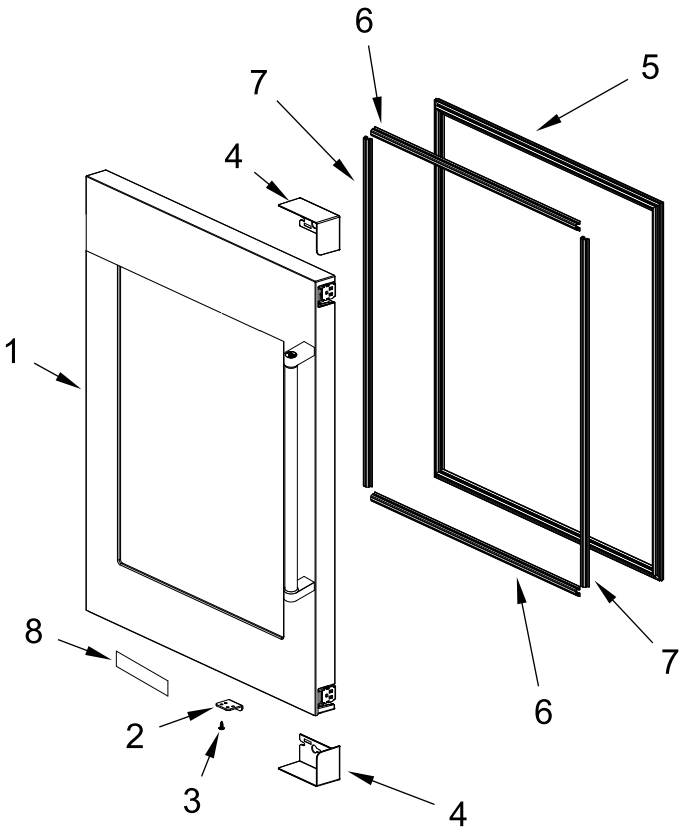

24" Under Counter Beverage Center

MODELS:

KUBL214KSB00 (Left Hinge) (Stainless)

KUBR214KSB00 (Right Hinge) (Stainless)

CABINET PARTS

CABINET PARTS

<u>Illus. No.</u>	<u>Part No.</u>	<u>Description</u>	<u>Illus. No.</u>	<u>Part No.</u>	<u>Description</u>	<u>Illus. No.</u>	<u>Part No.</u>	<u>Description</u>
1		Cabinet (Not A Service Part)	6	W11359415	Fuse, Temperature	13	W11359433	Assembly, Switch Box
2	W11532990	Assembly, Evaporator Cover (Includes Fan Motor, Damper and Sensor)	7	W11359416	Defrost Holder and Heater	14	W11532969	Upper, Wine Rack
3	W11371095	Screw	8	W11312450	Cover, LED	15	W11532977	Lower, Wine Rack
4	W11375760	Screw	9	W11492253	Assembly, LED	16	W10797332	Support, Shelf (Left Hand)
5	W11263884	Sensor, Defrost	10	W11360218	Kick, Plate	17	W10797333	Support, Shelf (Right Hand)
			11	W11371097	Screw	18	W11538045	Tray, Glass
			12	W11537984	Separator			

DOOR PARTS

DOOR PARTS

<u>Illus.</u> <u>No.</u>	<u>Part No.</u>	<u>Description</u>
1		Door Assembly
	W11532925	Left Hinge
	W11532919	Right Hinge
2	W11360703	Plate, Push
3	W11371095	Screw

<u>Illus.</u> <u>No.</u>	<u>Part No.</u>	<u>Description</u>
4		Cover, Door Hinge
	W11360661	Right Hinge (Top)/ Left Hinge (Bottom)
	W11360664	Right Hinge (Bottom)/ Left Hinge (Top)