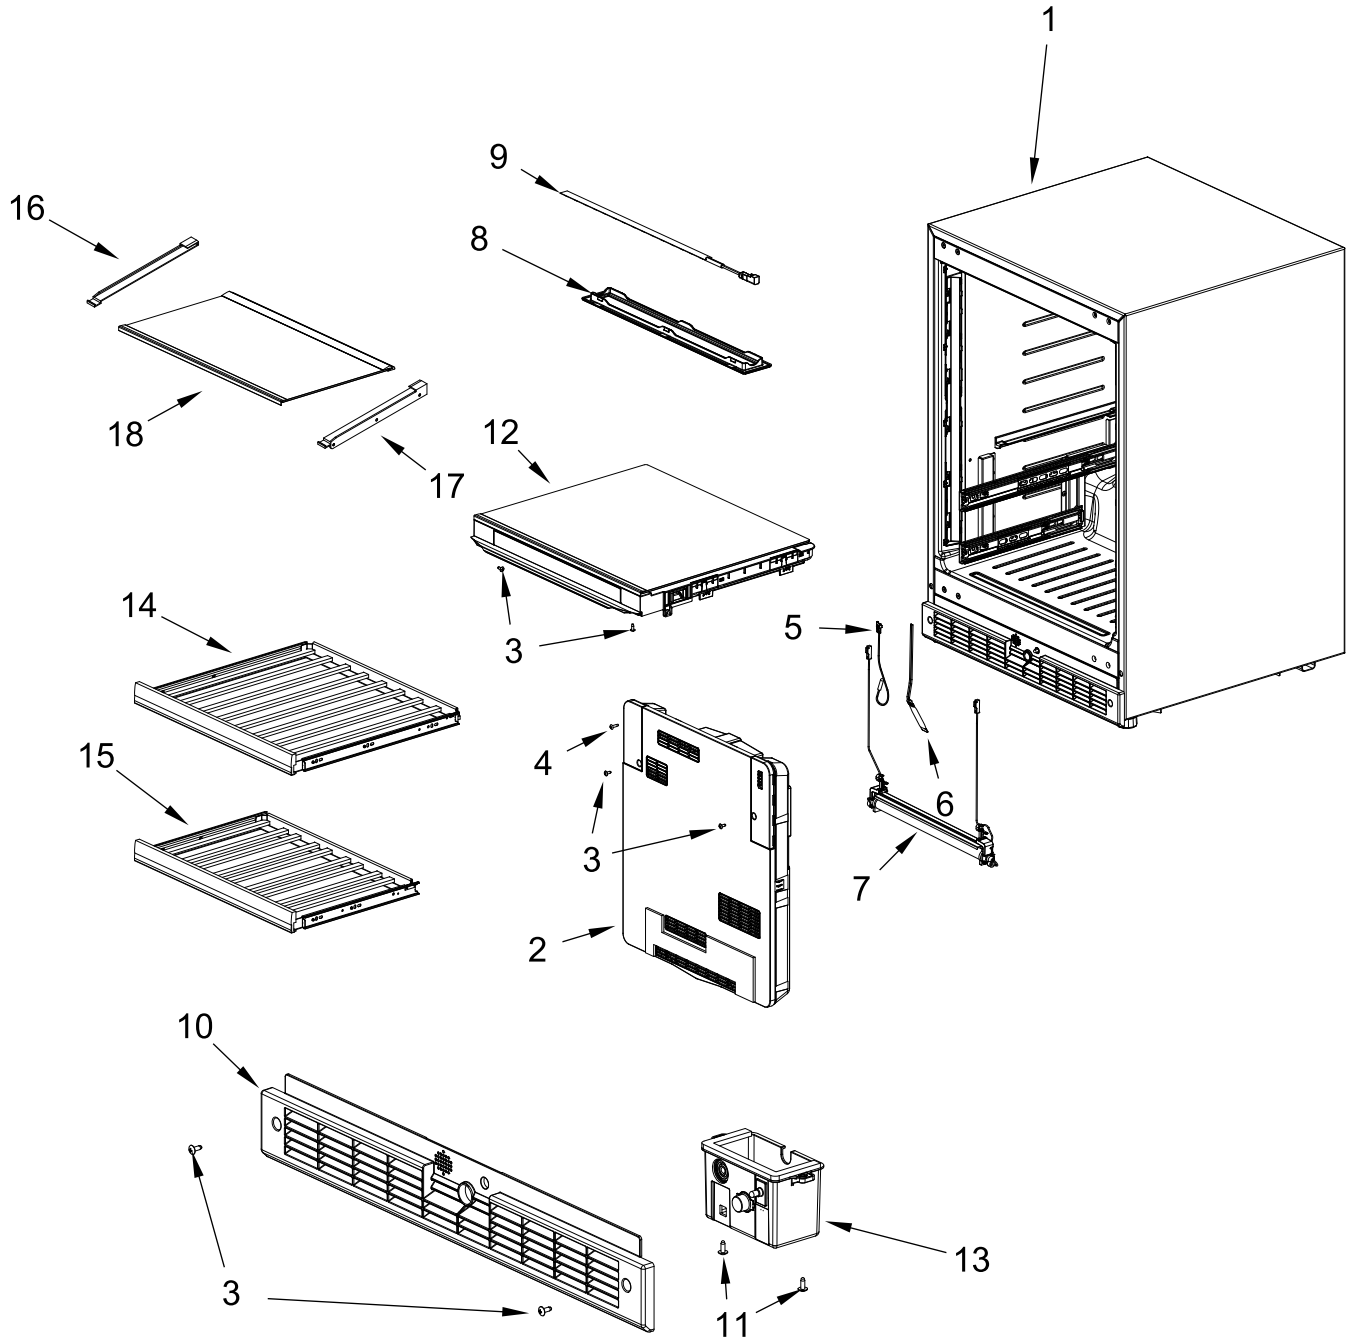

KitchenAid®

24" Under Counter Beverage Center

MODELS:

KUBL314KSS00 (Left Hand)(Stainless)

KUBR314KSS00 (Right Hand)(Stainless)

CABINET PARTS

CABINET PARTS

<u>Illus. No.</u>	<u>Part No.</u>	<u>Description</u>	<u>Illus. No.</u>	<u>Part No.</u>	<u>Description</u>	<u>Illus. No.</u>	<u>Part No.</u>	<u>Description</u>
1		Cabinet (Not A Service Part)	6	W11359415	Fuse, Temperature	13	W11359433	Assembly, Switch Box
2	W11532990	Assembly, Evaporator Cover (Includes Fan Motor, Damper and Sensor)	7	W11359416	Defrost Holder and Heater	14	W11532973	Upper, Wine Rack
3	W11371095	Screw	8	W11312450	Cover, LED	15	W11532980	Lower, Wine Rack
4	W11375760	Screw	9	W11492253	Assembly, LED	16	W10797332	Support, Shelf (Left Hand)
5	W11263884	Sensor, Defrost	10	W11532987	Kick, Plate	17	W10797333	Support, Shelf (Right Hand)
			11	W11371097	Screw	18	W11538058	Tray, Glass
			12	W11539040	Separator			

DOOR PARTS

DOOR PARTS

<u>Illus.</u> <u>No.</u>	<u>Part No.</u>	<u>Description</u>
1		Door Assembly
	W11532925	Left Hinge
	W11532919	Right Hinge
2	W11360703	Plate, Push
3	W11371095	Screw

<u>Illus.</u> <u>No.</u>	<u>Part No.</u>	<u>Description</u>
4		Cover, Door Hinge
	W11360661	Right Hinge (Top)/ Left Hinge (Bottom)
	W11360664	Right Hinge (Bottom)/ Left Hinge (Top)