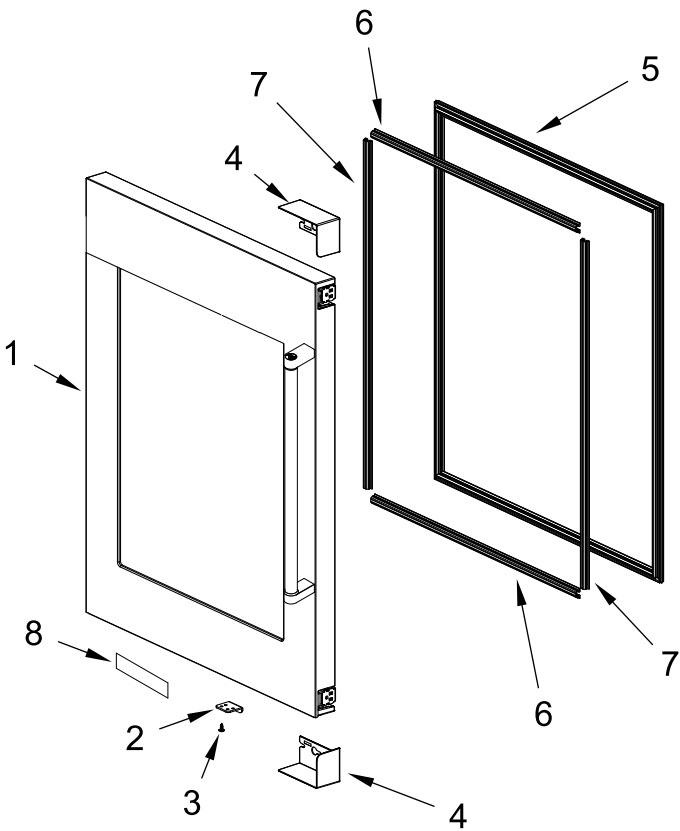

KitchenAid®

24" Under Counter Beverage Center

MODELS:

KUBL314KSS00 (Left Hand)(Stainless)

KUBR314KSS00 (Right Hand)(Stainless)

CABINET PARTS

CABINET PARTS

<u>Illus. No.</u>	<u>Part No.</u>	<u>Description</u>	<u>Illus. No.</u>	<u>Part No.</u>	<u>Description</u>	<u>Illus. No.</u>	<u>Part No.</u>	<u>Description</u>
1		Cabinet (Not A Service Part)	6	W11359415	Fuse, Temperature	13	W11359433	Assembly, Switch Box
2	W11532990	Assembly, Evaporator Cover (Includes Fan Motor, Damper and Sensor)	7	W11359416	Defrost Holder and Heater	14	W11532973	Upper, Wine Rack
3	W11371095	Screw	8	W11312450	Cover, LED	15	W11532980	Lower, Wine Rack
4	W11375760	Screw	9	W11492253	Assembly, LED	16	W10797332	Support, Shelf (Left Hand)
5	W11263884	Sensor, Defrost	10	W11532987	Kick, Plate	17	W10797333	Support, Shelf (Right Hand)
			11	W11371097	Screw	18	W11538058	Tray, Glass
			12	W11539040	Separator			

DOOR PARTS

DOOR PARTS

<u>Illus.</u> <u>No.</u>	<u>Part No.</u>	<u>Description</u>
1		Door Assembly
	W11532925	Left Hinge
	W11532919	Right Hinge
2	W11360703	Plate, Push
3	W11371095	Screw

<u>Illus.</u> <u>No.</u>	<u>Part No.</u>	<u>Description</u>
4		Cover, Door Hinge
	W11360661	Right Hinge (Top)/ Left Hinge (Bottom)
	W11360664	Right Hinge (Bottom)/ Left Hinge (Top)