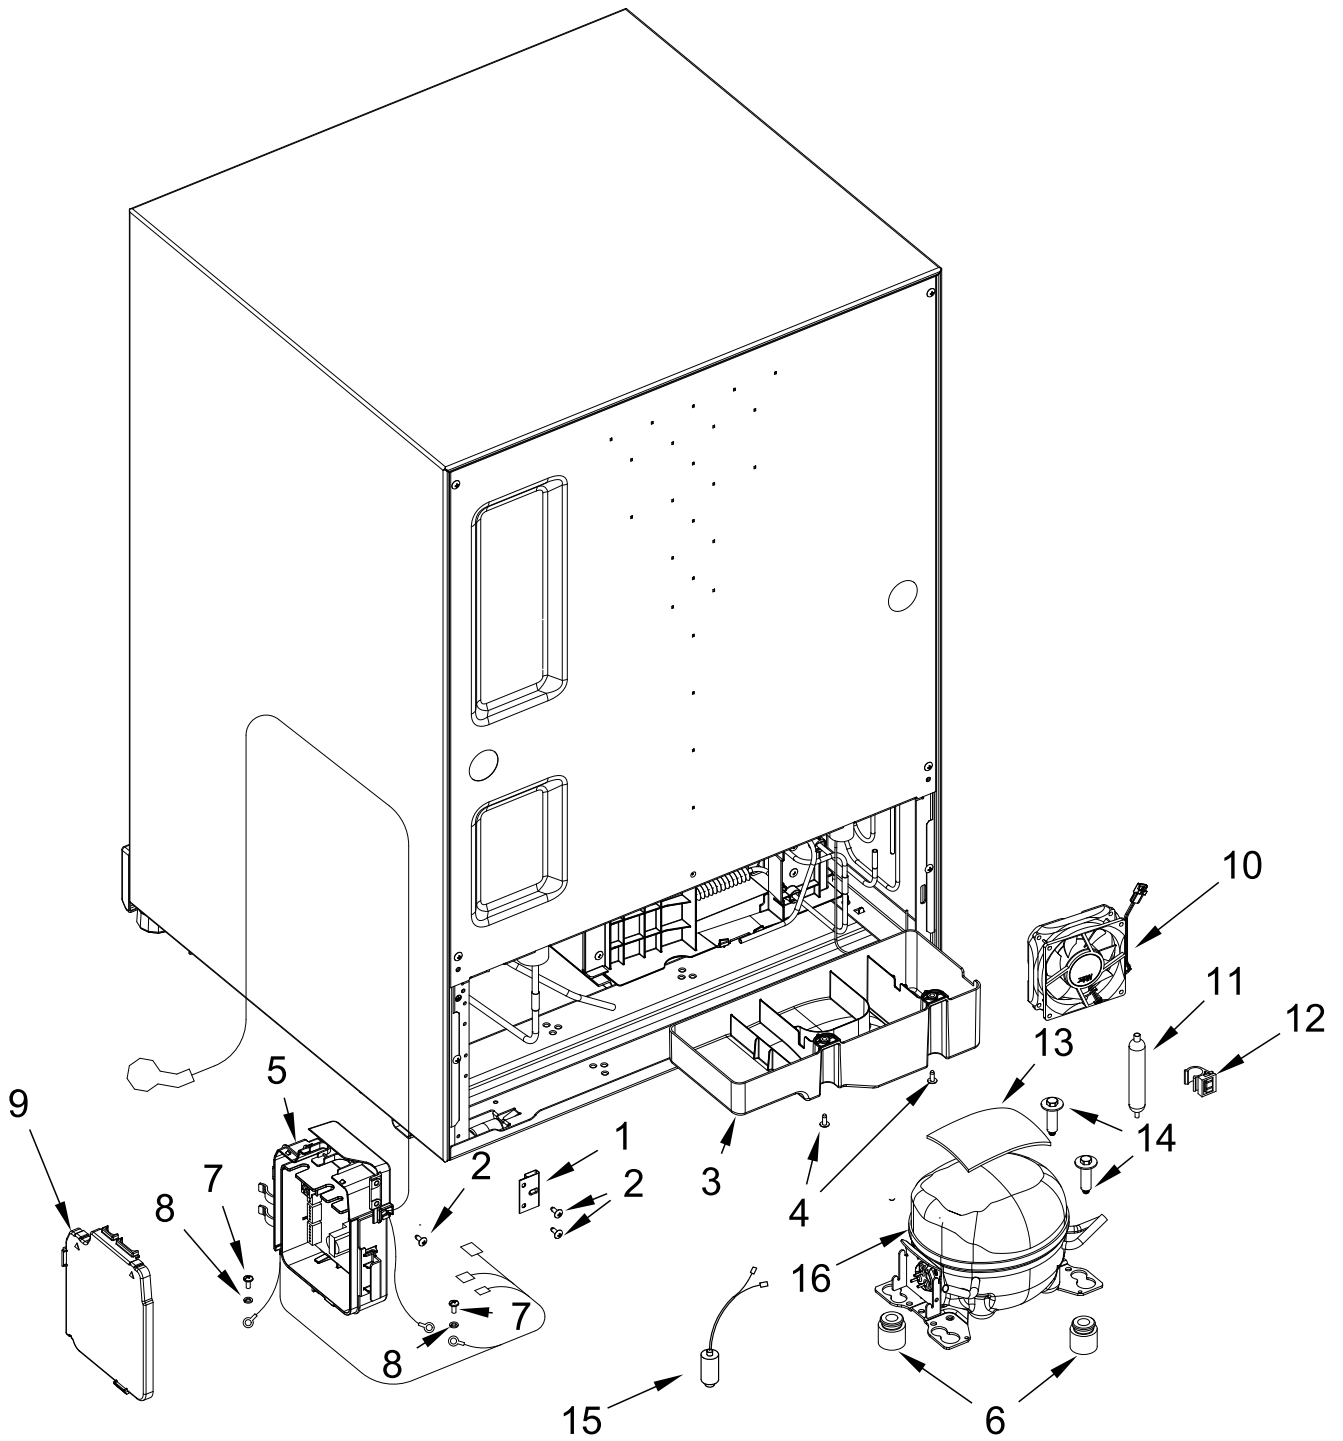

KitchenAid®

24" Under Counter Beverage Center

MODELS:

KUBL314KSS00 (Left Hand)(Stainless)

KUBR314KSS00 (Right Hand)(Stainless)

CABINET PARTS

CABINET PARTS

<u>Illus. No.</u>	<u>Part No.</u>	<u>Description</u>	<u>Illus. No.</u>	<u>Part No.</u>	<u>Description</u>	<u>Illus. No.</u>	<u>Part No.</u>	<u>Description</u>
1		Cabinet (Not A Service Part)	6	W11359415	Fuse, Temperature	13	W11359433	Assembly, Switch Box
2	W11532990	Assembly, Evaporator Cover (Includes Fan Motor, Damper and Sensor)	7	W11359416	Defrost Holder and Heater	14	W11532973	Upper, Wine Rack
3	W11371095	Screw	8	W11312450	Cover, LED	15	W11532980	Lower, Wine Rack
4	W11375760	Screw	9	W11492253	Assembly, LED	16	W10797332	Support, Shelf (Left Hand)
5	W11263884	Sensor, Defrost	10	W11532987	Kick, Plate	17	W10797333	Support, Shelf (Right Hand)
			11	W11371097	Screw	18	W11538058	Tray, Glass
			12	W11539040	Separator			

DOOR PARTS

DOOR PARTS

<u>Illus.</u> <u>No.</u>	<u>Part No.</u>	<u>Description</u>
1		Door Assembly
	W11532925	Left Hinge
	W11532919	Right Hinge
2	W11360703	Plate, Push
3	W11371095	Screw

<u>Illus.</u> <u>No.</u>	<u>Part No.</u>	<u>Description</u>
4		Cover, Door Hinge
	W11360661	Right Hinge (Top)/ Left Hinge (Bottom)
	W11360664	Right Hinge (Bottom)/ Left Hinge (Top)

<u>Illus.</u> <u>No.</u>	<u>Part No.</u>	<u>Description</u>
5	W11360668	Gasket, Door
6	W11360665	Gasket, Sash (Top/Bottom)
7	W11360666	Gasket, Sash (Side)
8	W10772910	Nameplate

UNIT PARTS

UNIT PARTS

<u>Illus.</u> <u>No.</u>	<u>Part No.</u>	<u>Description</u>
1	W10270517	Clamp, Cord
2	W11371097	Screw
3	W11538057	Pan, Water
4	W11375763	Screw
5	W11538049	Box, PCB
6	4344779	Grommet, Compressor
7	4344826	Screw