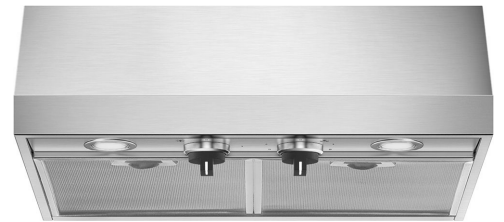

KUC24X

Product family	Hood
Hood Type	Under cabinet
Design	Canopy pro-style
Extraction	Vented
Material	Stainless steel
Stainless steel type	Brushed
EAN code	8017709248000
Hood width	24 "

Aesthetic

Aesthetics	Classic	Silkscreen color	Black
Color	Stainless steel	Logo	Silkscreened
Finishing	Satin		

Controls

Control setting	Control knobs	Control knobs	Pro-style
No. of controls	2	Controls color	Black

Programs / Functions

Speed levels	4
--------------	---

Technical Features

			
No. of lights	2	No. of filters	2
Lighting	Halogen	Anti-grease filters	Aluminum
Light power	20 W	Vent outlet	5 7/8 "
Light color temperature scale (°K)	3000 °K	Minimum distance from gas cooktop	750 "
Maximum extraction capacity at free mode	590.5 CFM	Minimum distance from electric cooktop	650 "
Motor power	455 W	Non-return valve	Yes

Not included accessories

FLTK-1

Round Charcoal filters (kit 2 pieces)

Symbols glossary (TT)

Filters: Model has filters to help remove grease from the steam emanating from the pans during cooking.

Lights: All cooker hoods feature lights to illuminate the cooking area or add to the ambience of the kitchen.