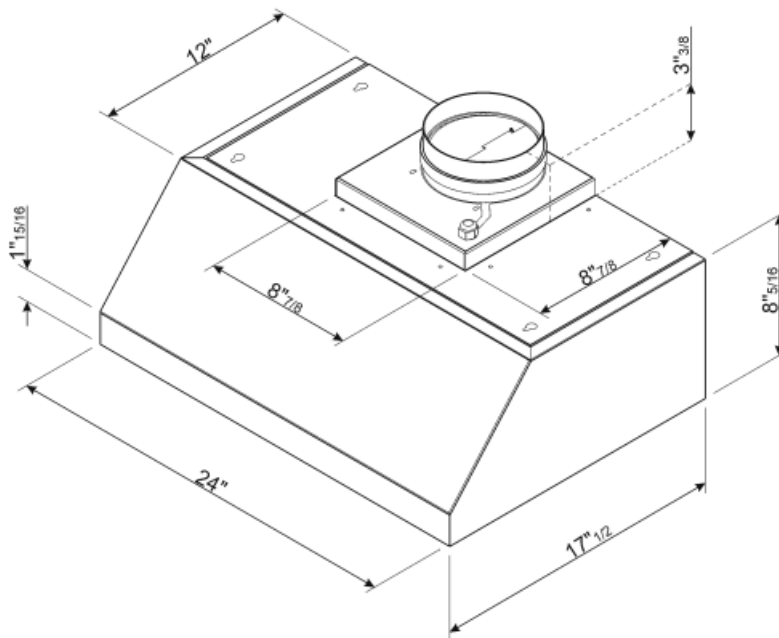

Extraction rate [CFM]	Noise level [dBA]
Speed level 1	215	53
Speed 2	322.5	62
Speed 3	454	69
Speed level 4	586	75

Electrical Connection

Electrical connection rating	495 W	Frequency (Hz)	60 Hz
Voltage	120 V	Power supply cable length	1000 "