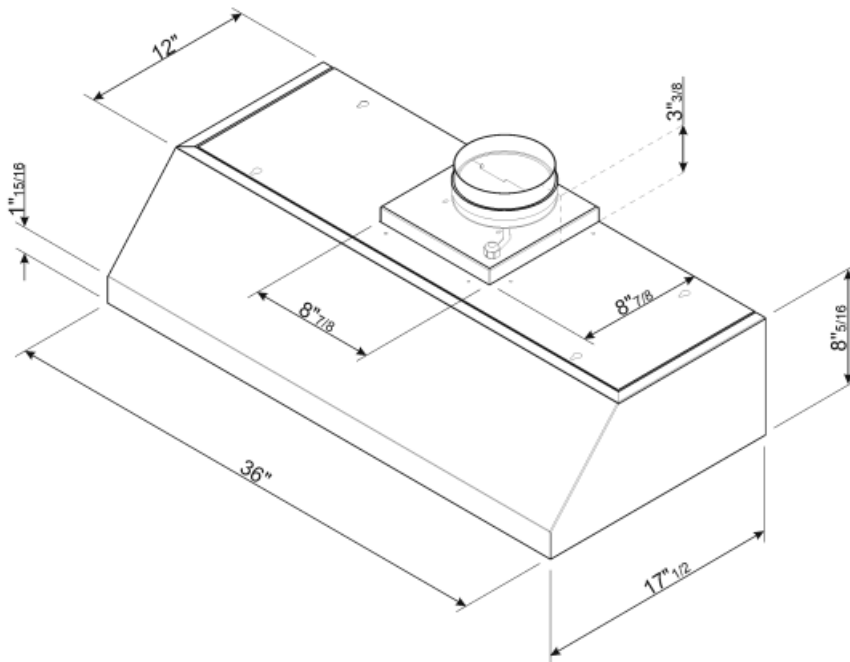

Extraction rate [CFM]	Noise level [dBA]
Speed level 1	219.5	54
Speed 2	330	63
Speed 3	455	70
Speed level 4	593.5	76

Electrical Connection

Electrical connection rating	495 W	Frequency (Hz)	60 Hz
Voltage	120 V	Power supply cable length	1000 "