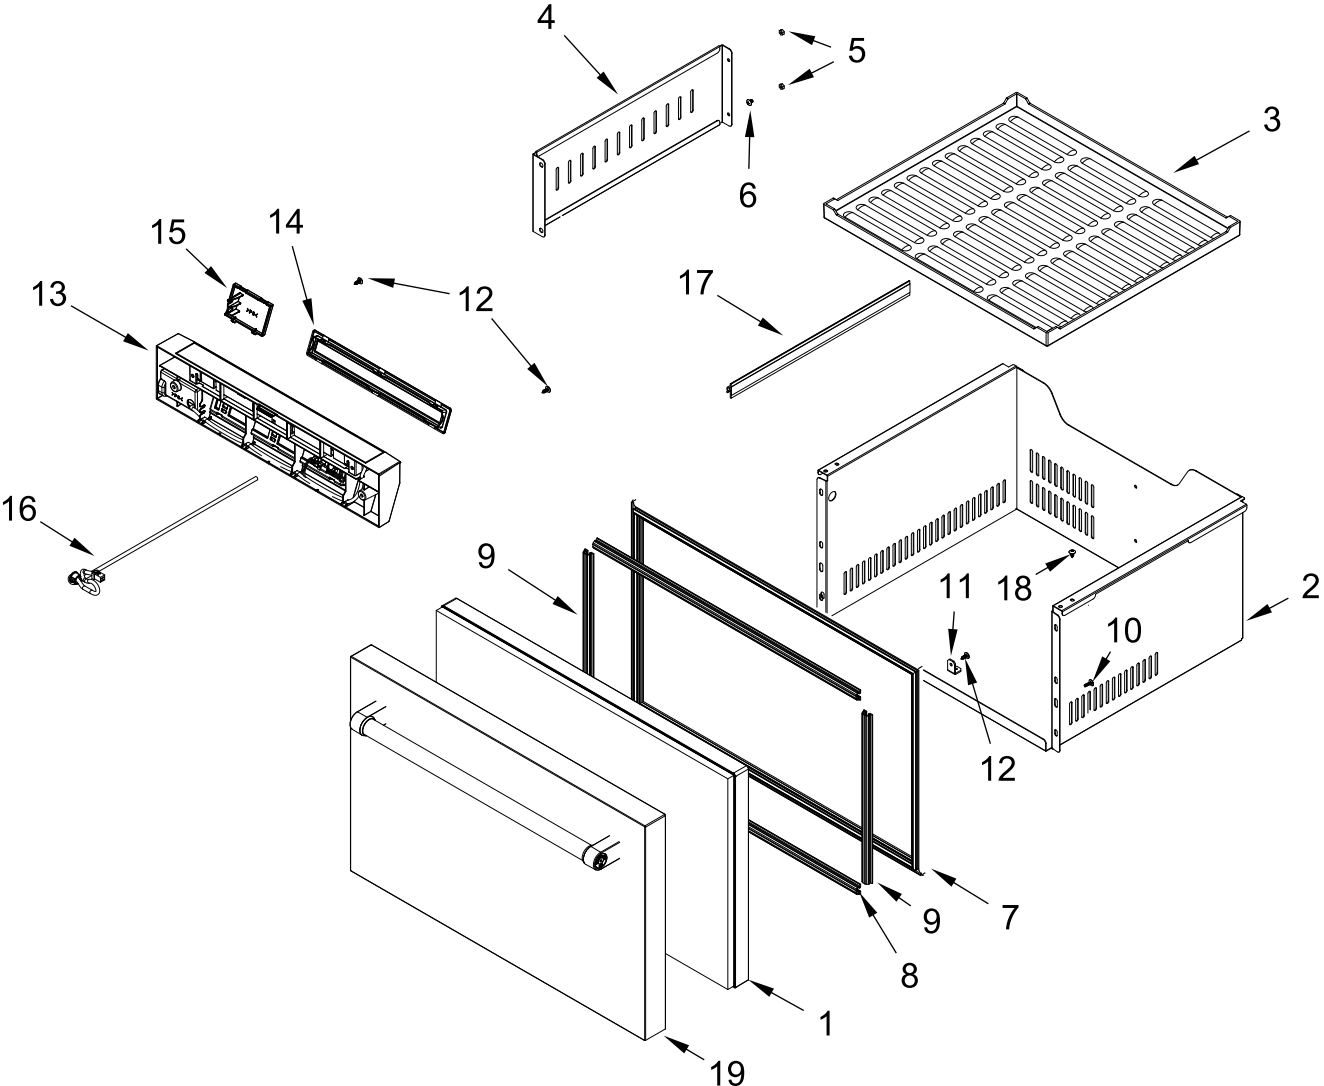

UPPER DRAWER PARTS

UPPER DRAWER PARTS

<u>Illus. No.</u>	<u>Part No.</u>	<u>Description</u>	<u>Illus. No.</u>	<u>Part No.</u>	<u>Description</u>	<u>Illus. No.</u>	<u>Part No.</u>	<u>Description</u>
1	W11580271	Top Foamed Door Assembly	8	W11360665	Gasket, Sash (Top/Bottom)	15	W11568841	Lamp Cover
2	W11580278	Drawer Box Assembly, Upper	9	W11568838	Door Gasket, Short	16	W11576360	Harness
3	W11568835	Mat, Upper Drawer	10	W10204808	Screw	17	W11568842	Support, Lead Wire
4	W11568836	Drawer Partition	11	W11568839	Plate, Door Handle	18	W11422709	Screw
5	W10204920	Nut	12	W11371095	Screw	19	W11568932	Wrap, Stainless
6	W10204810	Screw	13	W11580275	Control Panel Assembly			FOLLOWING PARTS NOT ILLUSTRATED
7	W11568837	Gasket, Door	14	W11312450	Cover, LED		W11576386	Complete, Door Assembly