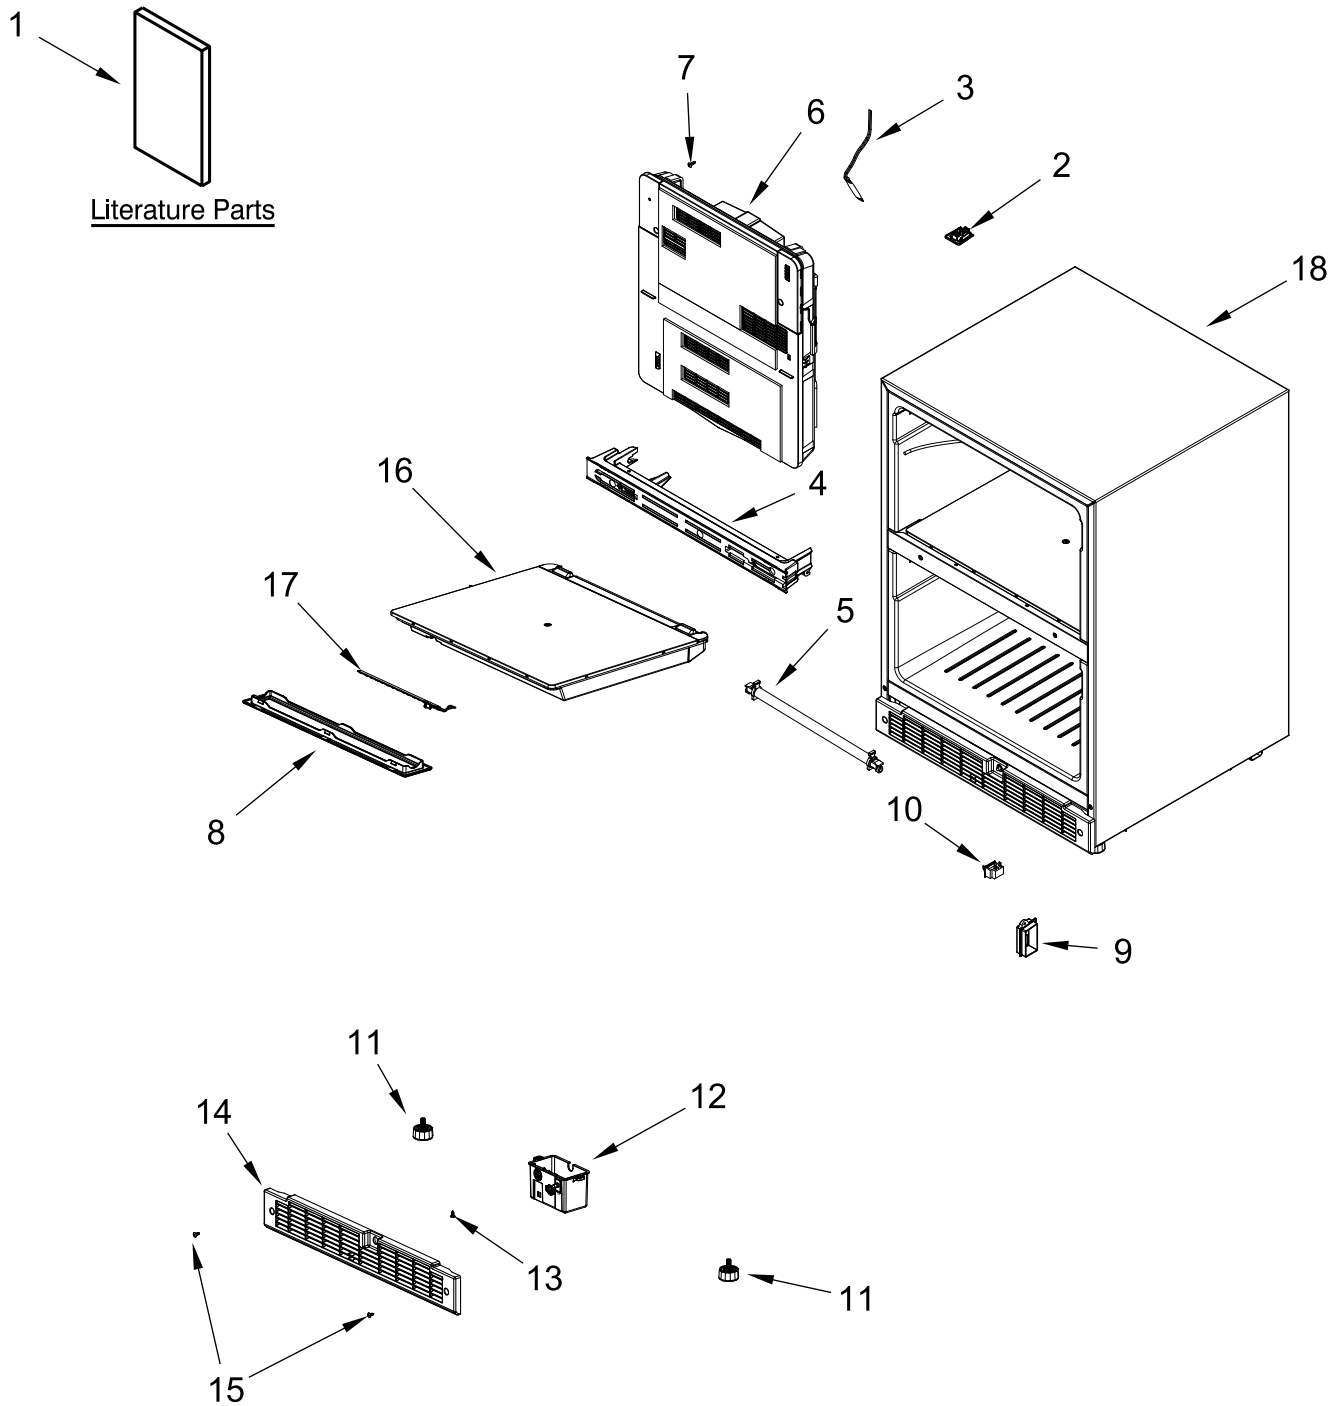

KitchenAid®

24" DOUBLE DRAWER REFRIGERATOR

MODELS:

KUDF204KSB00 (Stainless)

CABINET PARTS

CABINET PARTS

<u>Illus. No.</u>	<u>Part No.</u>	<u>Description</u>
1		Literature Parts
	W11533205	Use & Care Guide
	W11537003	Energy Guide
2	W11580230	Connector, Cover
3	W11359415	Fuse, Temperature
4	W11580232	Assembly, Trim
5	W11580231	Defrost Holder and Heater

<u>Illus. No.</u>	<u>Part No.</u>	<u>Description</u>
6	W11580229	Cover Assembly, Evaporator
7	W11375760	Screw
8	W11312450	Cover, LED
9	W11568783	Switch, Case
10	W11568786	Switch, Door
11	4344763	Leg, Leveling
12	W11568794	Main PCB Box

<u>Illus. No.</u>	<u>Part No.</u>	<u>Description</u>
13	W11371097	Screw
14	W11580233	Kick Plate
15	W11371095	Screw
16	W11580290	Assembly, Separator
17	W11568950	LED
18		Cabinet (Not a Servicable Part)