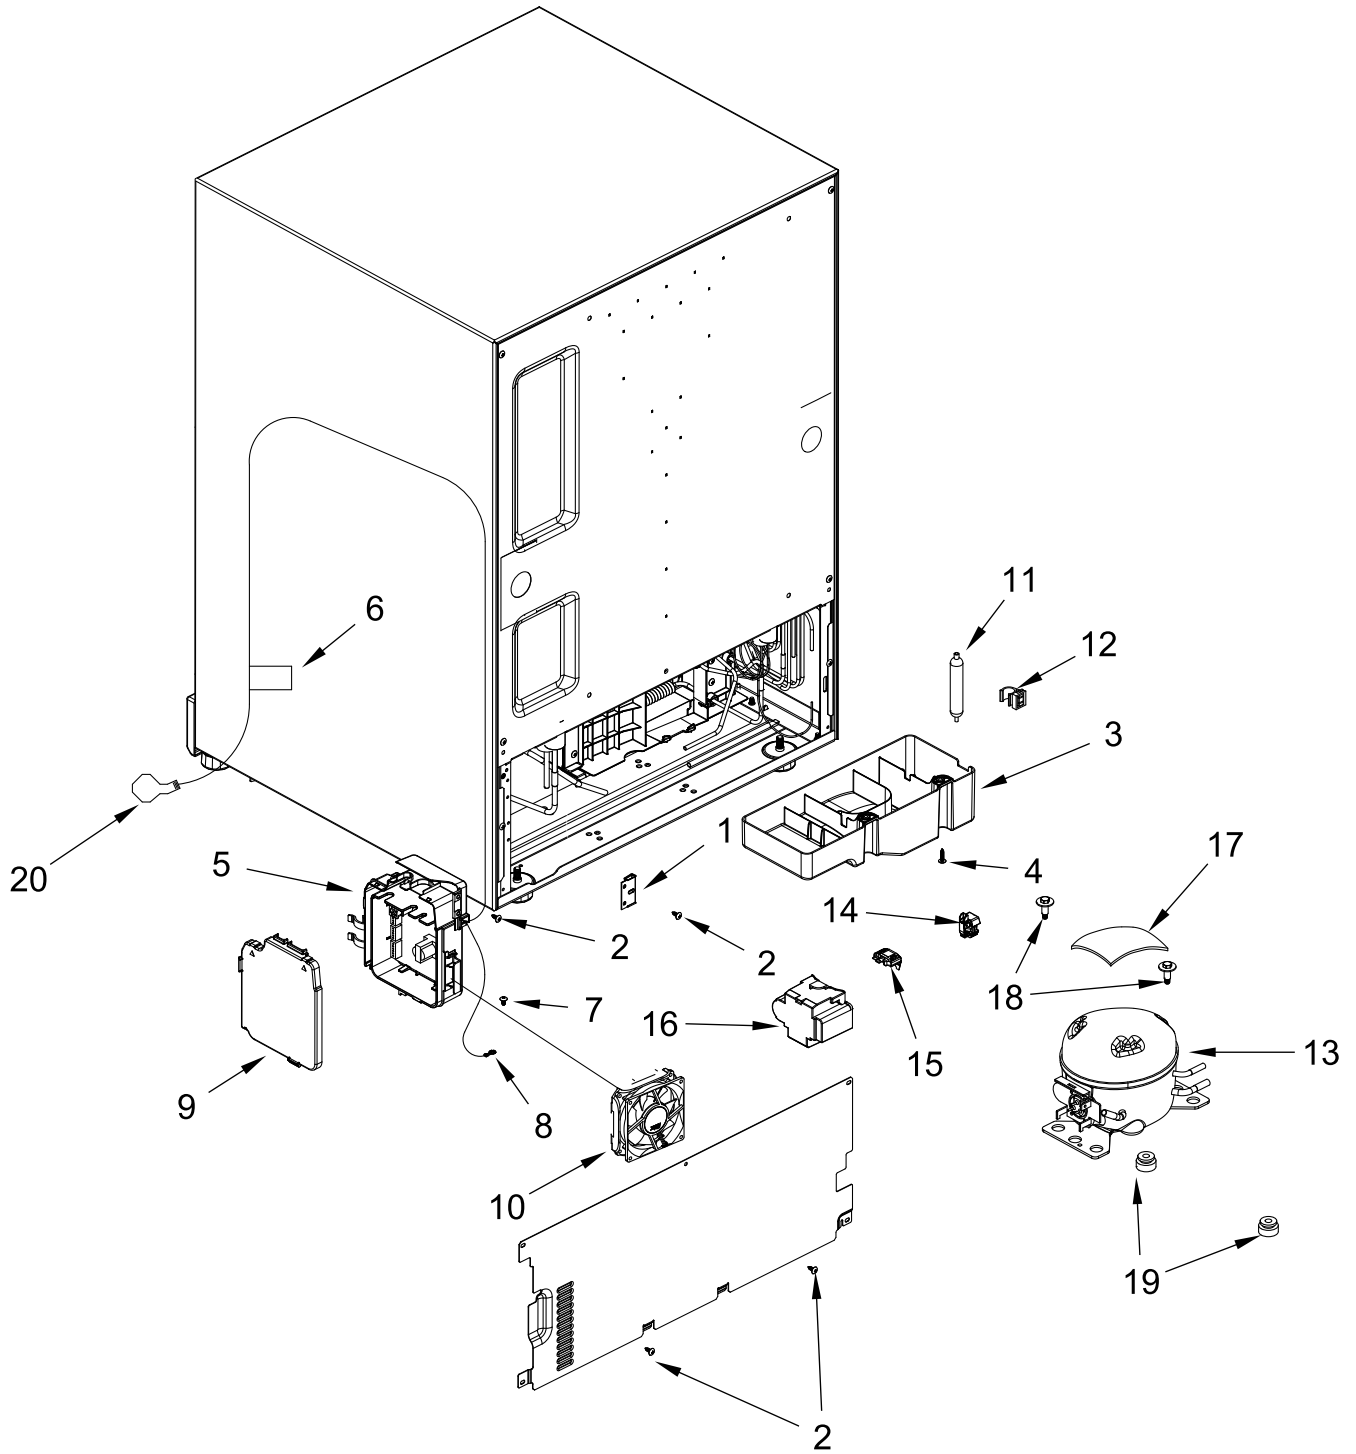

UNIT PARTS

UNIT PARTS

<u>Illus.</u> <u>No.</u>	<u>Part No.</u>	<u>Description</u>	<u>Illus.</u> <u>No.</u>	<u>Part No.</u>	<u>Description</u>	<u>Illus.</u> <u>No.</u>	<u>Part No.</u>	<u>Description</u>
1	W11576947	Clamp, Cord	10	W11360536	Assembly, Fan Motor	18	4344780	Bolt, Compressor
2	W11371097	Screw	11	W10805035	Drier (Service Drier Without Dye)	19	4344779	Grommet, Compressor
3	W11360241	Water Pan, Evaporator	12	W11265569	Clamp	20	W11498145	Cord, Power
4	W11375763	Screw	13	W11531824	Compressor			REFRIGERANT
5	W11568810	Main PCB	14	W11422771	PTC Thermistor			CHARGE
6	W11577175	Tag, Power Cord	15	W11568812	Protector, Motor			46 grams (R600A)
7	4344826	Screw	16	W11568820	Cover			
8	W11265570	Washer	17	W11360595	Compressor, Rubber			
9	W11313206	Cover, PCB