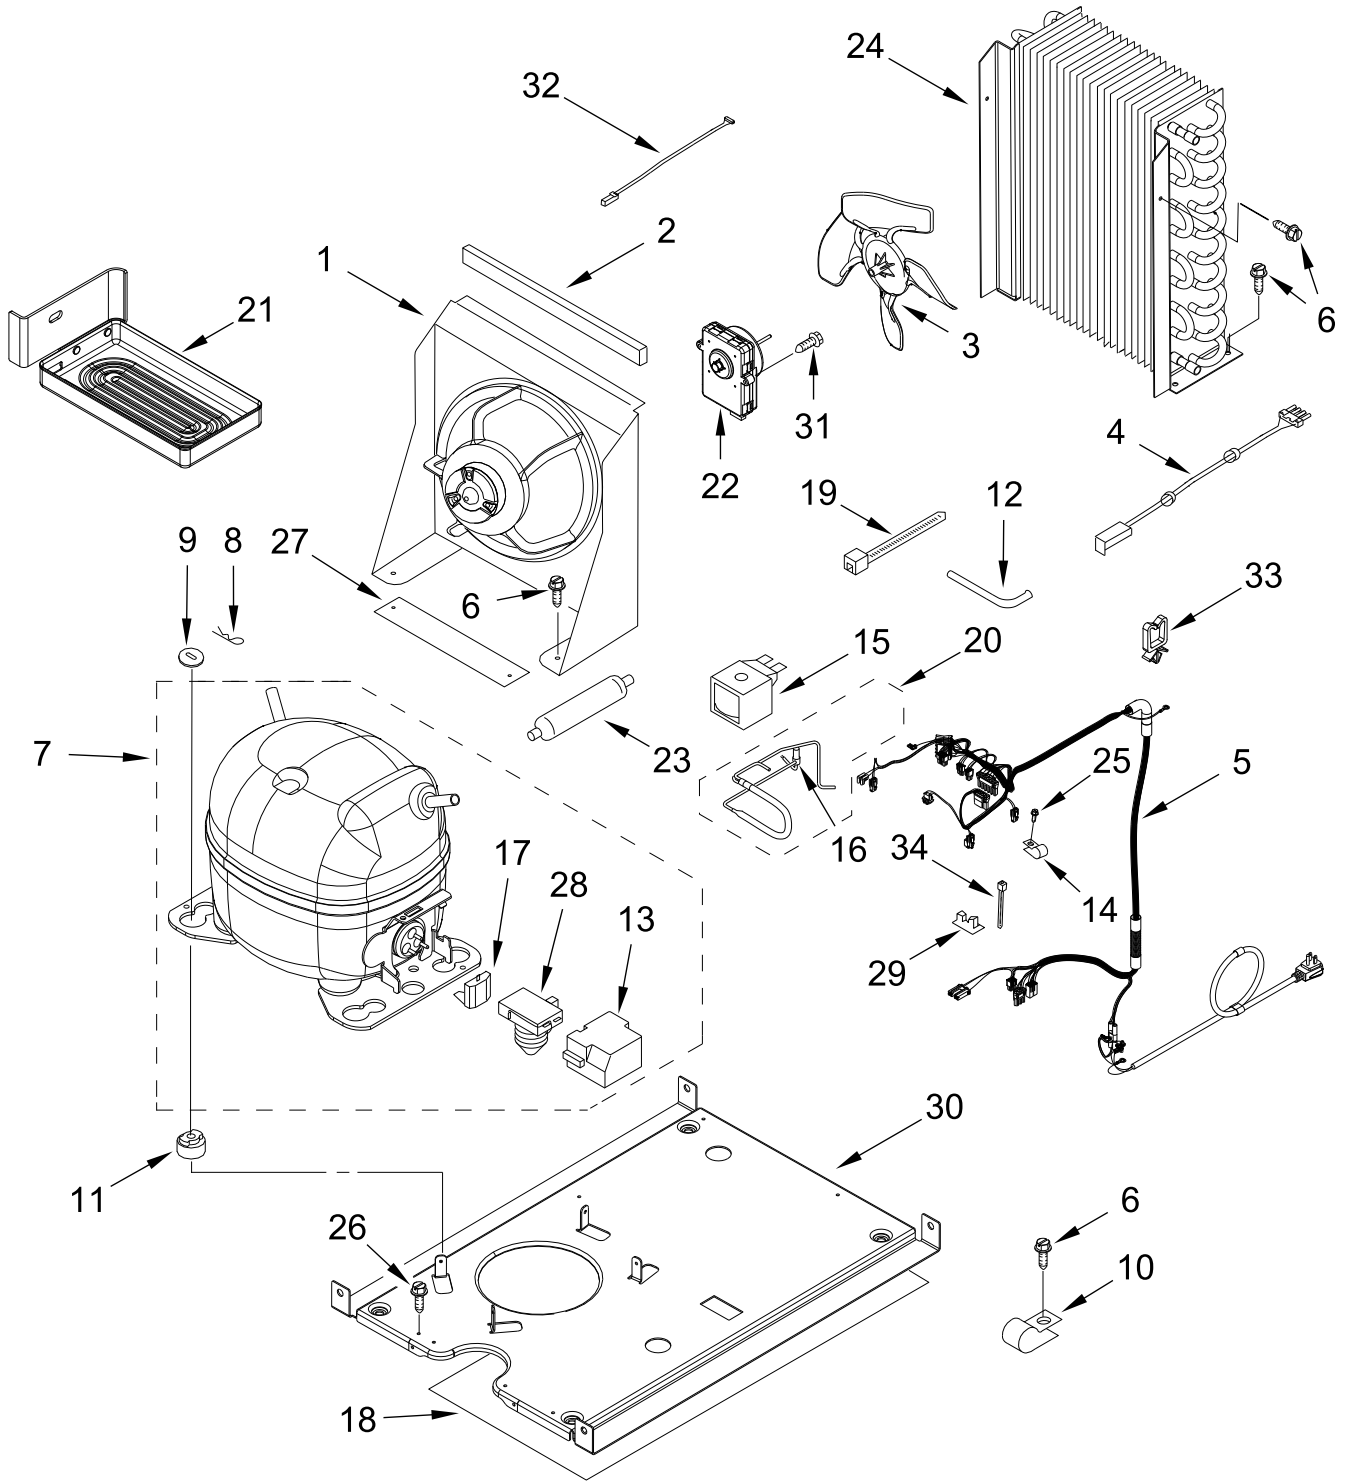

UNIT PARTS

UNIT PARTS

<u>Illus.</u> <u>No.</u>	<u>Part No.</u>	<u>Description</u>	<u>Illus.</u> <u>No.</u>	<u>Part No.</u>	<u>Description</u>	<u>Illus.</u> <u>No.</u>	<u>Part No.</u>	<u>Description</u>
1	2185532	Bracket, Fan Mounting	13	2208371	Cover, Terminal	29	1115375	Clip, Wiring
2	2185675	Pad, Foam	14	2185788	Clamp, Cable	30	2217423	Base, Unit
3	2188935	Blade, Fan	15	W10206473	Coil, Solenoid	31	8281196	Screw
4	2187629	Jumper, Wire (Condenser Fan)	16	759113	Body, Solenoid Valve	32	W11086824	Wire Assembly, Jumper
5	W10917834	Assembly, Cabinet Wire	17	W10783194	Protector, Overload	33	2223913	Clip
6	304392	Screw	18	W10282061	Shield, Heat	34	2262071	Tie, Cable
7	W10536005	Compressor	19	851095	Tie, Wire			REFRIGERANT CHARGE
8	A201435	Clip, Compressor Mounting	20	W10534030	Valve, Hot Gas			5.75 oz. (R-134A)
9	A201441	Shim	21	W10615506	Tray, Drip			
10	2185960	Clamp, Power Cord	22	W10909377	Motor, Condenser Fan			
11	2217318	Grommet, Compressor	23	W10200037	Drier			
12	W10528572	Tube, Process	24	2313624	Condenser			
			25	W10165274	Screw			
			26	488500	Screw			
			27	2217397	Pad, Foam			
			28	2217224	Device, Start