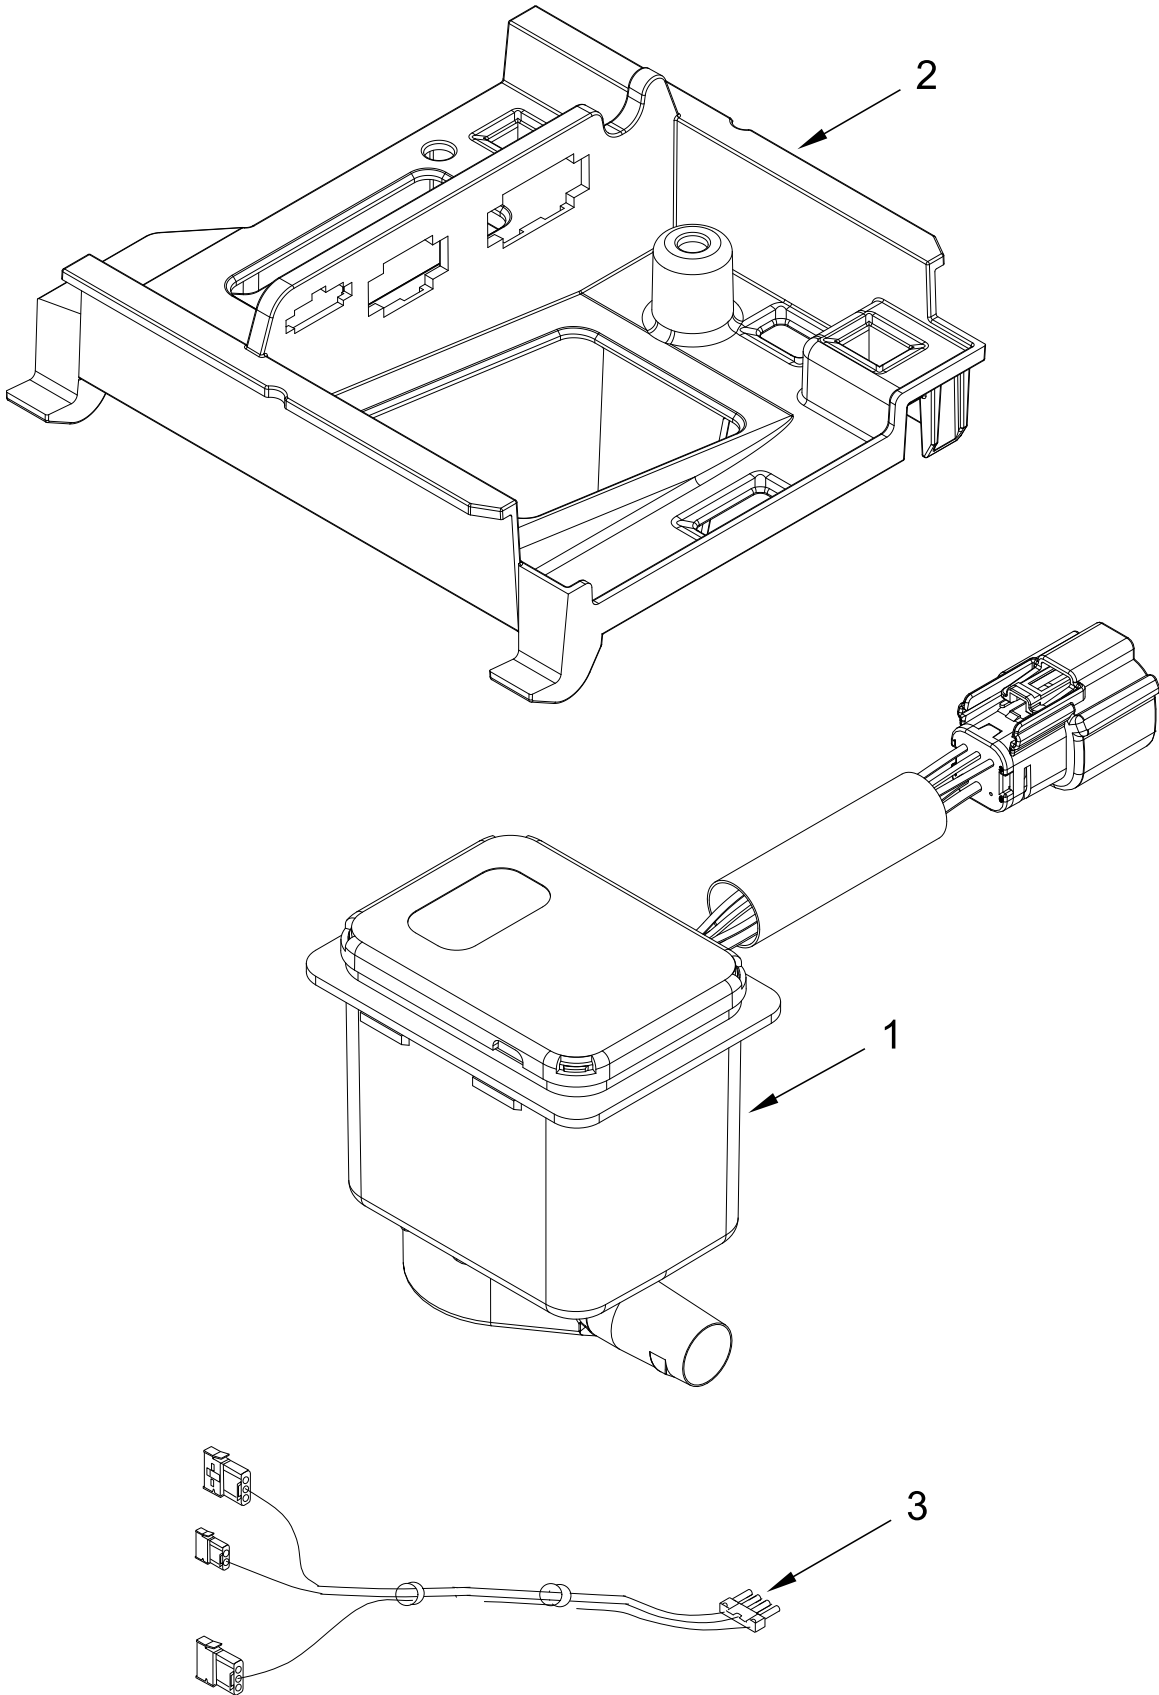

PUMP PARTS

PUMP PARTS

<u>Illus.</u> <u>No.</u>	<u>Part No.</u>	<u>Description</u>
1	W11439191	Pump, Recirculating (Includes Sensor)
2	W10489129	Bracket, Pump
3	W10764770	Assembly, Pump Wire