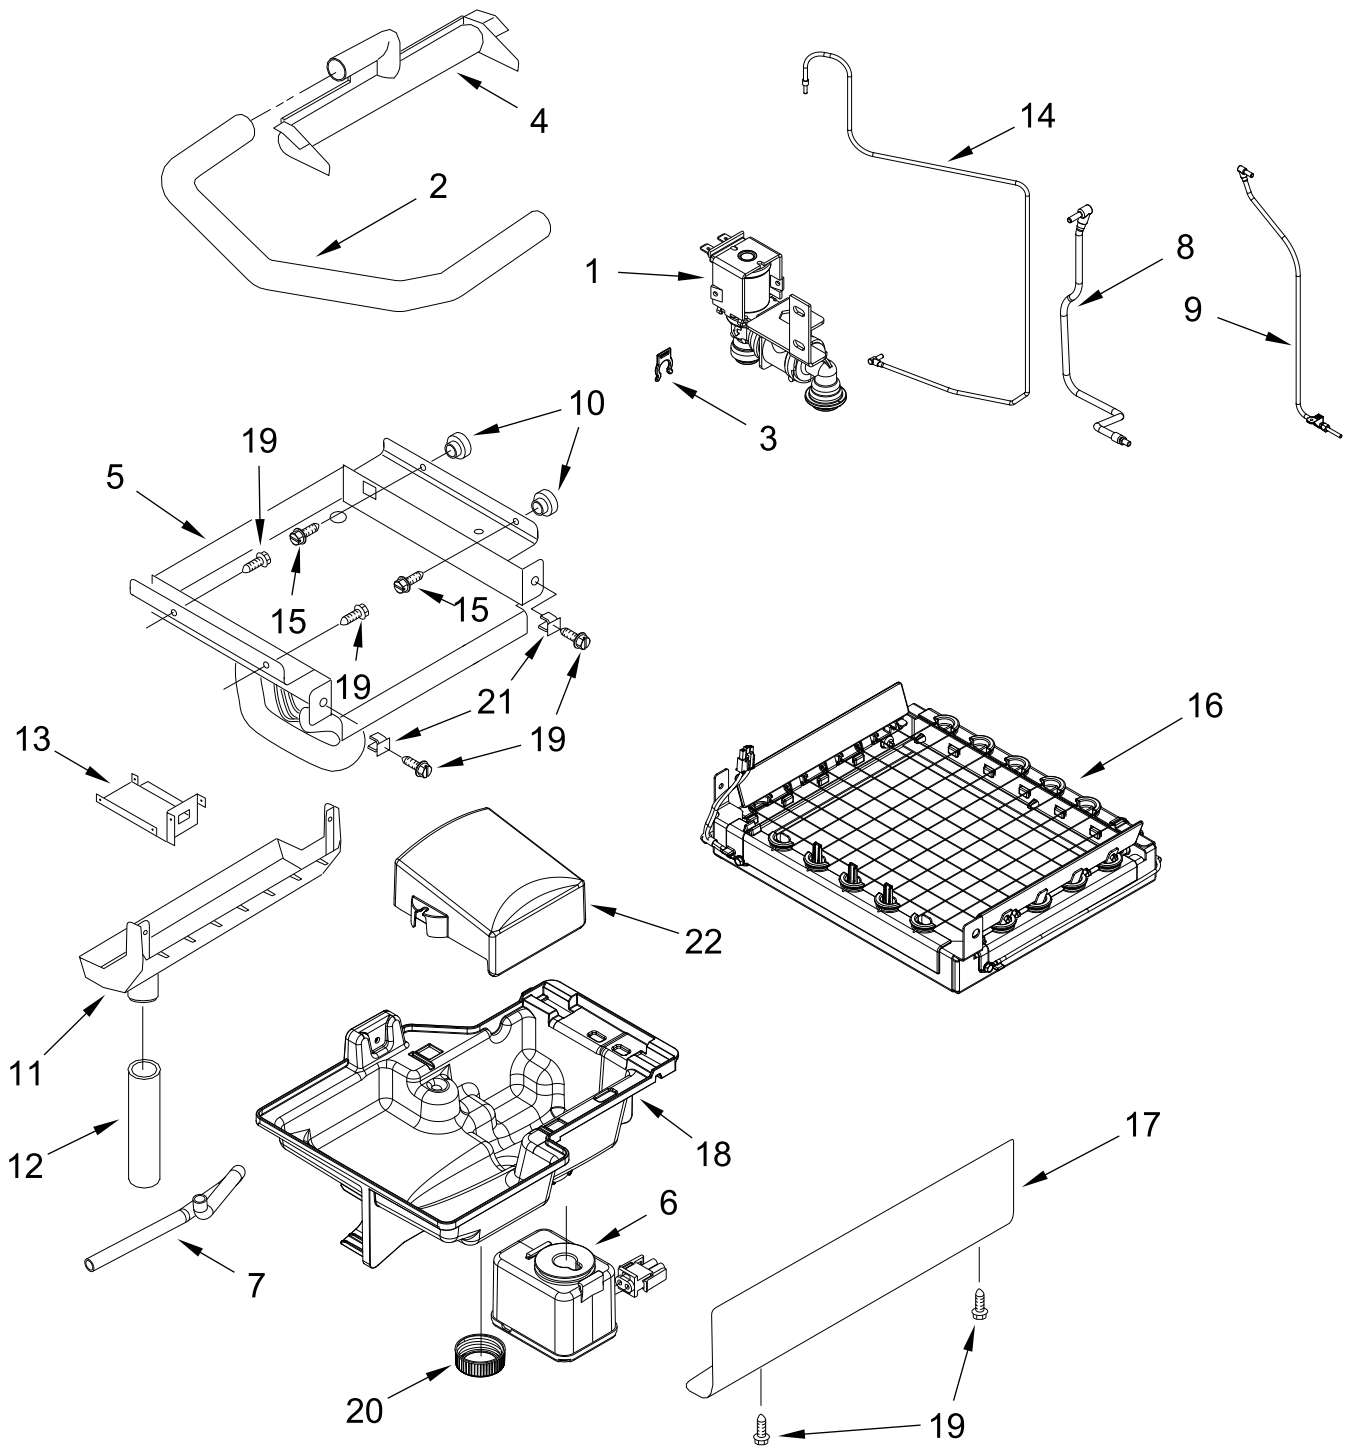

EVAPORATOR, GRID, AND WATER PARTS

EVAPORATOR, GRID, AND WATER PARTS

<u>Illus.</u> <u>No.</u>	<u>Part No.</u>	<u>Description</u>	<u>Illus.</u> <u>No.</u>	<u>Part No.</u>	<u>Description</u>	<u>Illus.</u> <u>No.</u>	<u>Part No.</u>	<u>Description</u>
1	W10870921	Valve, Water (Includes Regulator)	9	W11257051	Tube, Inlet	17	W10493888	Cover, Grid
2	W10772963	Tube, Pump	10	836667	Spacer	18	W10489142	Reservoir, Water
3	W10782423	Locking Ring (1/4")	11	2185625	Reservoir, Water Slide	19	3400884	Screw (Stainless)
4	2185523	Dispenser, Water	12	W10635836	Tube, Water Slide	20	W10555398	Cap, Drain
5	W10218037	Evaporator	13	2208427	Bracket, Evaporator Grid	21	3400909	Grommet, Screw
6	W11439192	Pump, Reservoir Drain	14	W10678300	Waterline, Valve	22	W10512292	Cover, Bracket
7	W10539379	Tube, Reservoir Drain	15	3400886	Screw (Stainless)			
8	W10678299	Waterline, Reservoir	16	W10783275	Assembly, Grid