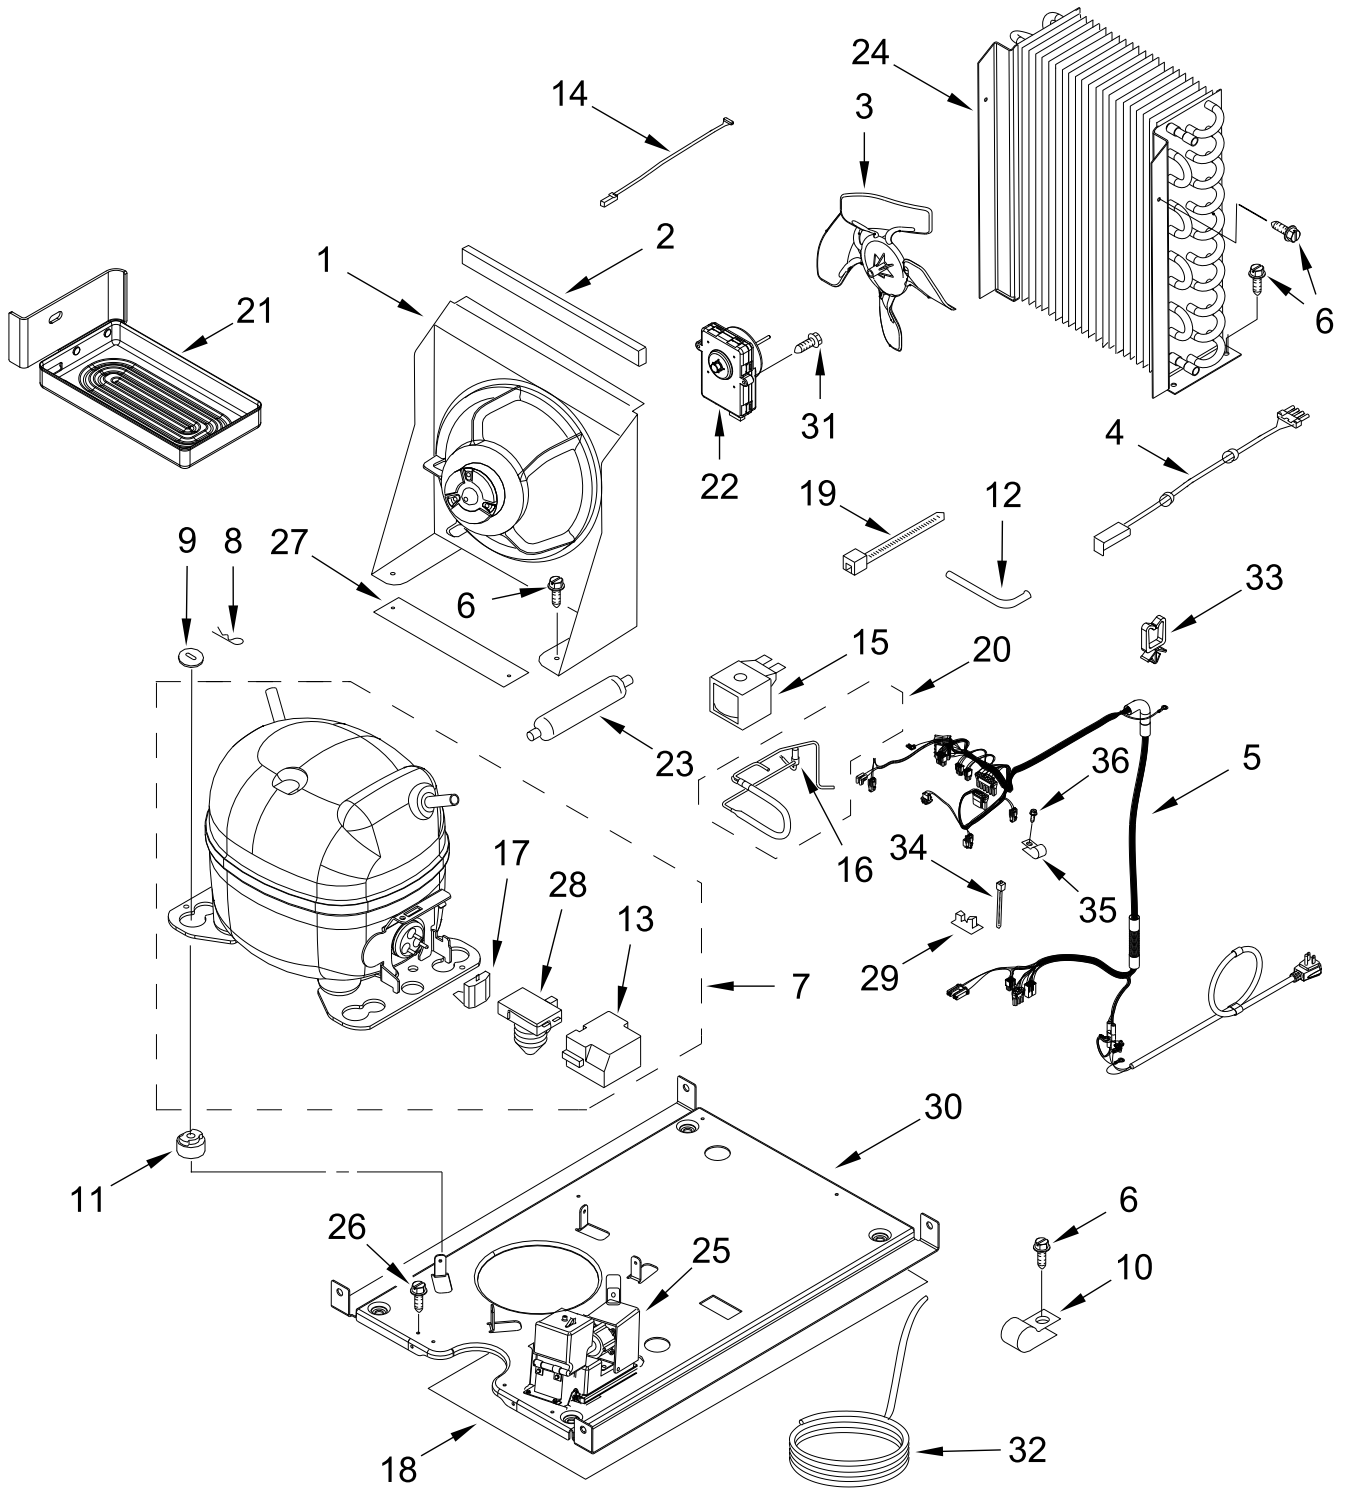

UNIT PARTS

UNIT PARTS

<u>Illus.</u> <u>No.</u>	<u>Part No.</u>	<u>Description</u>	<u>Illus.</u> <u>No.</u>	<u>Part No.</u>	<u>Description</u>	<u>Illus.</u> <u>No.</u>	<u>Part No.</u>	<u>Description</u>
1	2185532	Bracket, Fan Mounting	12	W10528572	Tube, Process	25	W10702856	Assembly, Drain Pump
2	2185675	Pad, Foam	13	2208371	Cover, Terminal	26	488500	Screw
3	2188935	Blade, Fan	14	W11086824	Wire Assembly, Jumper	27	2217397	Pad, Foam
4	2187629	Jumper, Wire (Condenser Fan)	15	W10206473	Coil, Solenoid	28	2217224	Device, Start
5	W10917834	Assembly, Cabinet Wire	16	759113	Body, Solenoid Valve	29	1115375	Clip, Wiring
6	304392	Screw	17	W10783194	Protector, Overload	30	2217423	Base, Unit
7	W10536005	Compressor	18	W10282061	Shield, Heat	31	8281196	Screw
8	A201435	Clip, Compressor Mounting	19	851095	Tie, Wire	32	W10744558	Hose, Drain
9	A201441	Shim	20	W10534030	Valve, Hot Gas	33	2223913	Clip
10	2185960	Clamp, Power Cord	21	W10615506	Tray, Drip	34	2262071	Tie, Cable
11	2217318	Grommet, Compressor	22	W10909377	Motor, Condenser Fan	35	2185788	Clamp, Cable
			23	W10200037	Drier	36	W10165274	Screw
			24	2313624	Condenser			REFRIGERANT CHARGE
								5.75 oz. (R-134A)