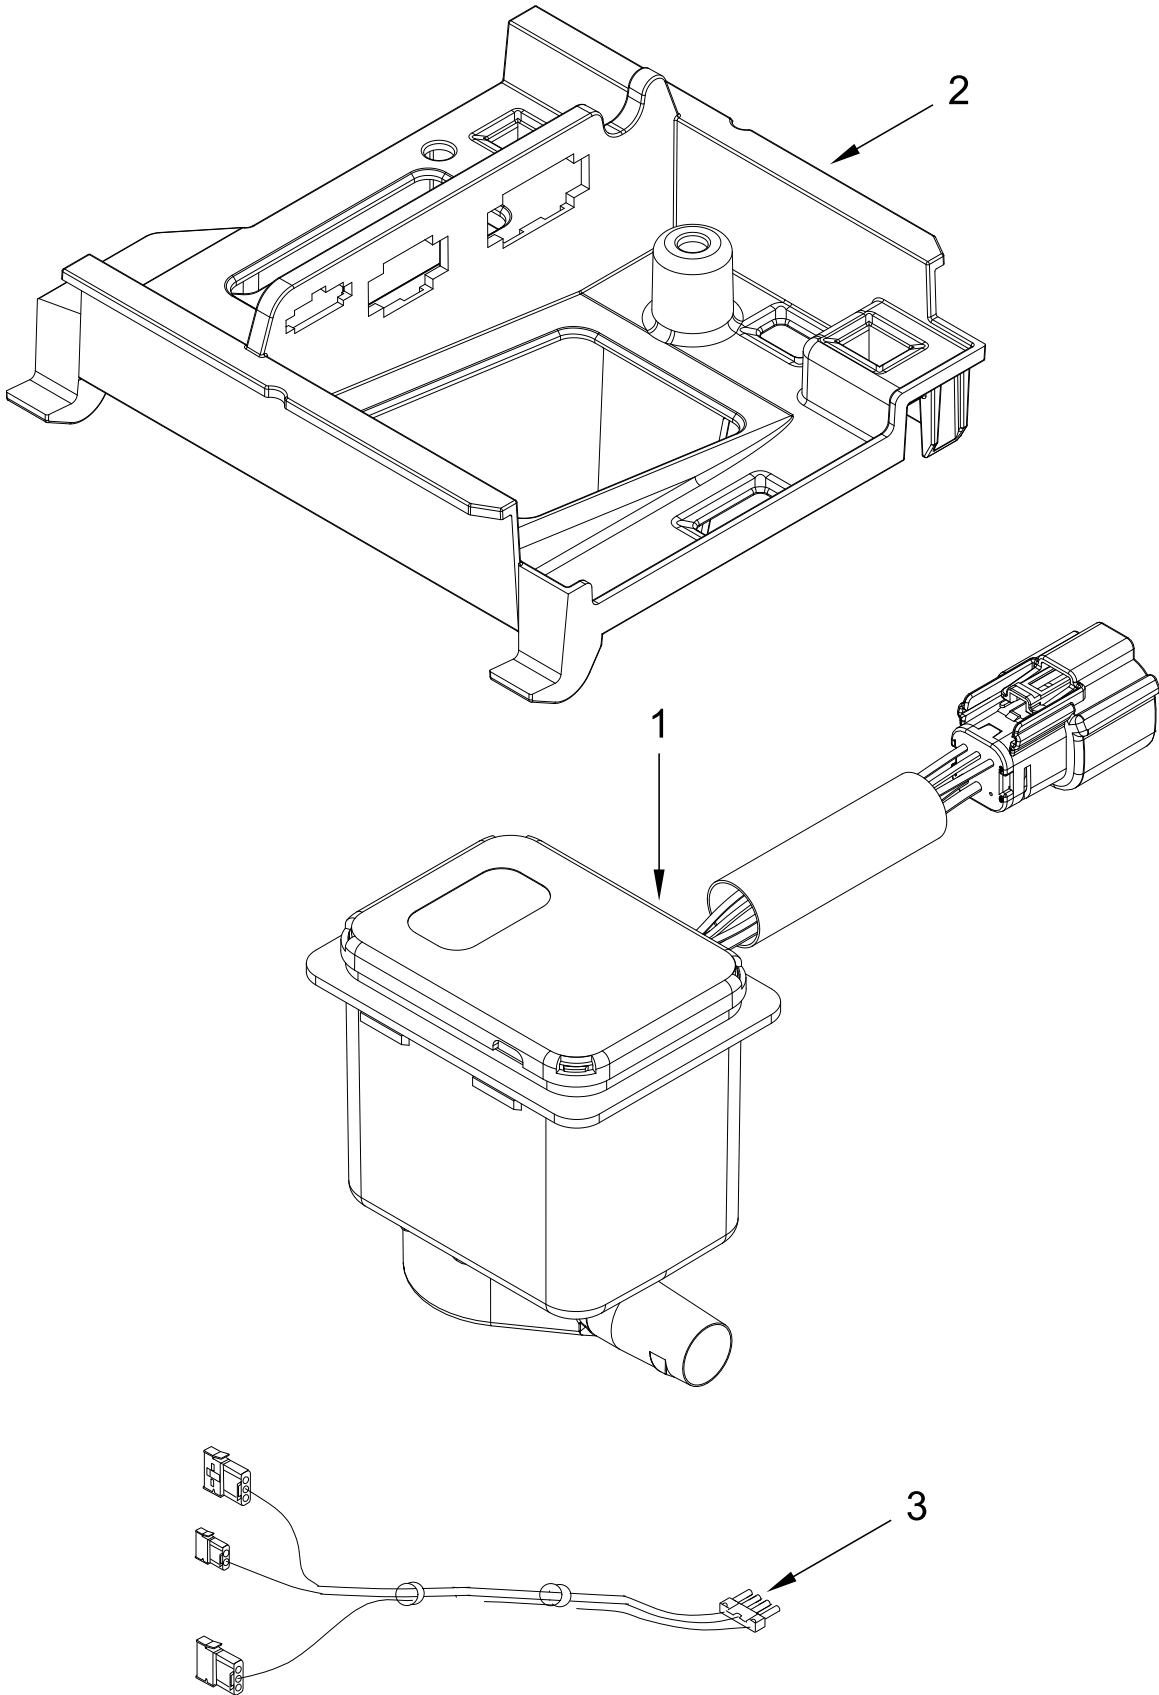

KitchenAid®

**AUTOMATIC ICE MAKER
Print Resistant**

MODELS:

KUID508HPS01 (Stainless Steel)

CABINET, DOOR AND LINER PARTS

CABINET, DOOR AND LINER PARTS

<u>Illus.</u> <u>No.</u>	<u>Part No.</u>	<u>Description</u>	<u>Illus.</u> <u>No.</u>	<u>Part No.</u>	<u>Description</u>	<u>Illus.</u> <u>No.</u>	<u>Part No.</u>	<u>Description</u>
1		Literature Parts	18		Hinge	35	357640	Screw
	W11390948	Owners Manual		2208425	Left Hand	36		Top
	W10761657	Tech Sheet		2208426	Right Hand		W10320118	Black
2	3400886	Screw (Stainless)	19	3400884	Screw (Stainless)	37		Endcap, Panel
3	2208354	Bin, Door	20	8534075	Screw (Black)		2208383B	Black
4	2185678	Spacer	21	2208570	Spring, Hinge	38		Grill, Front
5	W11050231	Clip, Hose	22	W11261690	Assembly, Unit Cover		2217206B	Black
6	489442	Screw	23		Cabinet & Liner (Not Serviced)	39	2217296	Gasket, Top Panel
7		Wrap, Exterior Panel				40	W10557773	Holder, Scoop
	2208352B	Black	24	2208452B	Assembly, Magnet Endcap	41	8281191	Screw
8	W10563026	Panel, Interior	25	2217225	Pad, Foam	42	3374849	Leg, Leveling
9	W11261756	Tube,Air Vent	26	2208382B	Panel, Lower (Black)	43	2208384	Insulation, Lower Panel
10	W11024833	Insulation	27		Endcap, Door	44		Handle, Door
11	W10218024	Ballast, Back		W11413461	Black		W11450233	Stainless
12	3400240	Nut	28	W10493860	Tube, Bin to Pump	45		Panel, Exterior
13		Bracket, Door	29	W10508276	Scoop		W11261635	Stainless
	2217466	Left Hand	30	489474	Screw	46	2208595B	Grommet, Edge Guard (Black)
	2217465	Right Hand	31	692400	Screw Grommet	47		Panel, Wrap Lower
14	489505	Clamp, Hose	32	2208434	Strike, Magnet		W11296659	Stainless
15	2217295	Gasket, Door	33	2208487	Bracket, Spring	48	2208596B	Grommet, Edge Guard
16	W10136142	Clip	34	2208417	Pin, Hinge			
17	W10518673	Nameplate						

PUMP PARTS

PUMP PARTS

<u>Illus.</u> <u>No.</u>	<u>Part No.</u>	<u>Description</u>
1	W11439191	Pump, Recirculating (Includes Sensor)
2	W10489129	Bracket, Pump
3	W10764770	Assembly, Pump Wire

CONTROL PANEL PARTS