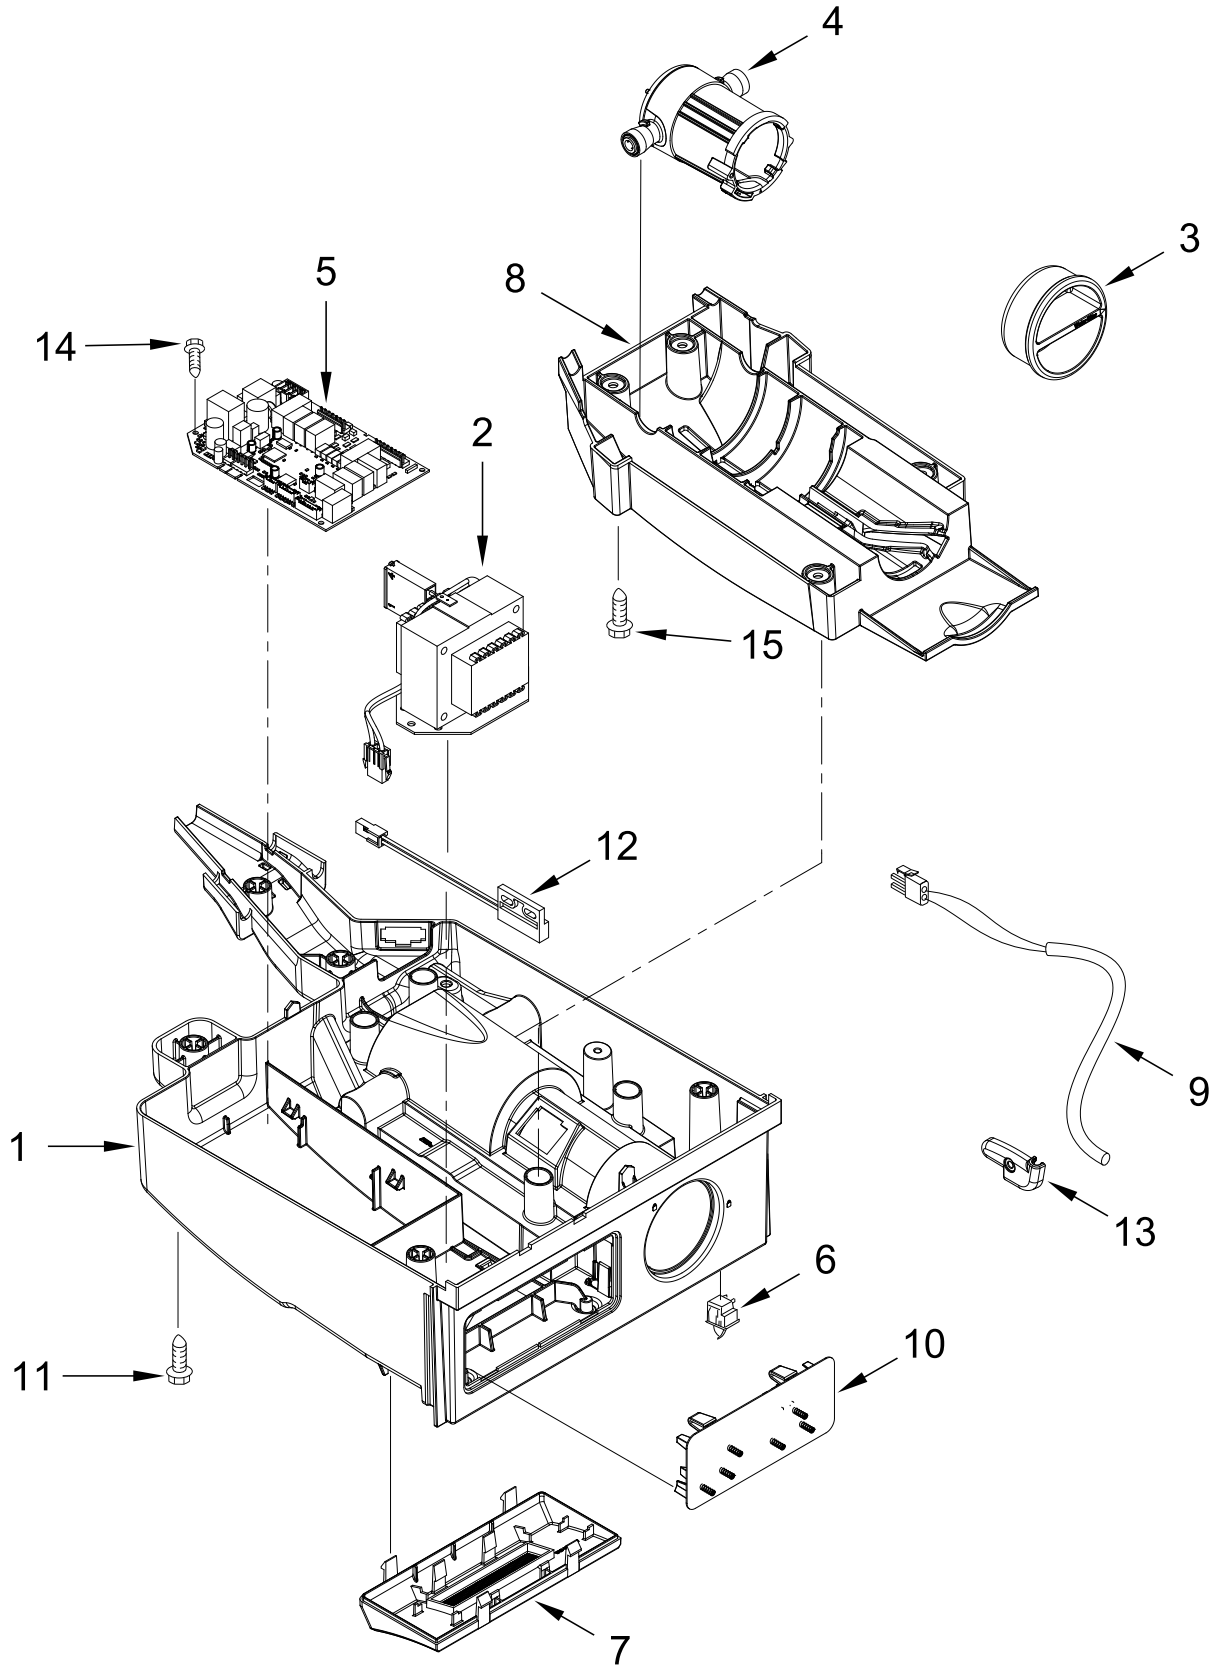

EVAPORATOR, GRID, AND WATER PARTS

EVAPORATOR, GRID, AND WATER PARTS

<u>Illus.</u> <u>No.</u>	<u>Part No.</u>	<u>Description</u>	<u>Illus.</u> <u>No.</u>	<u>Part No.</u>	<u>Description</u>	<u>Illus.</u> <u>No.</u>	<u>Part No.</u>	<u>Description</u>
1	W10870921	Valve, Water (Includes Regulator)	9	W11257051	Tube, Inlet	17	W10493888	Cover, Grid
2	W10772963	Tube, Pump	10	836667	Spacer	18	W10489142	Reservoir, Water
3	W10782423	Locking Ring (1/4")	11	2185625	Reservoir, Water Slide	19	3400884	Screw (Stainless)
4	2185523	Dispenser, Water	12	W10635836	Tube, Water Slide	20	W10555398	Cap, Drain
5	W10218037	Evaporator	13	2208427	Bracket, Evaporator Grid	21	3400909	Grommet, Screw
6	W11439192	Pump, Reservoir Drain	14	W10678300	Waterline, Valve	22	W10512292	Cover, Bracket
7	W10539379	Tube, Reservoir Drain	15	3400886	Screw (Stainless)			
8	W10678299	Waterline, Reservoir	16	W10783275	Assembly, Grid			

PUMP PARTS

PUMP PARTS

<u>Illus.</u> <u>No.</u>	<u>Part No.</u>	<u>Description</u>
1	W11439191	Pump, Recirculating (Includes Sensor)
2	W10489129	Bracket, Pump
3	W10764770	Assembly, Pump Wire

CONTROL PANEL PARTS