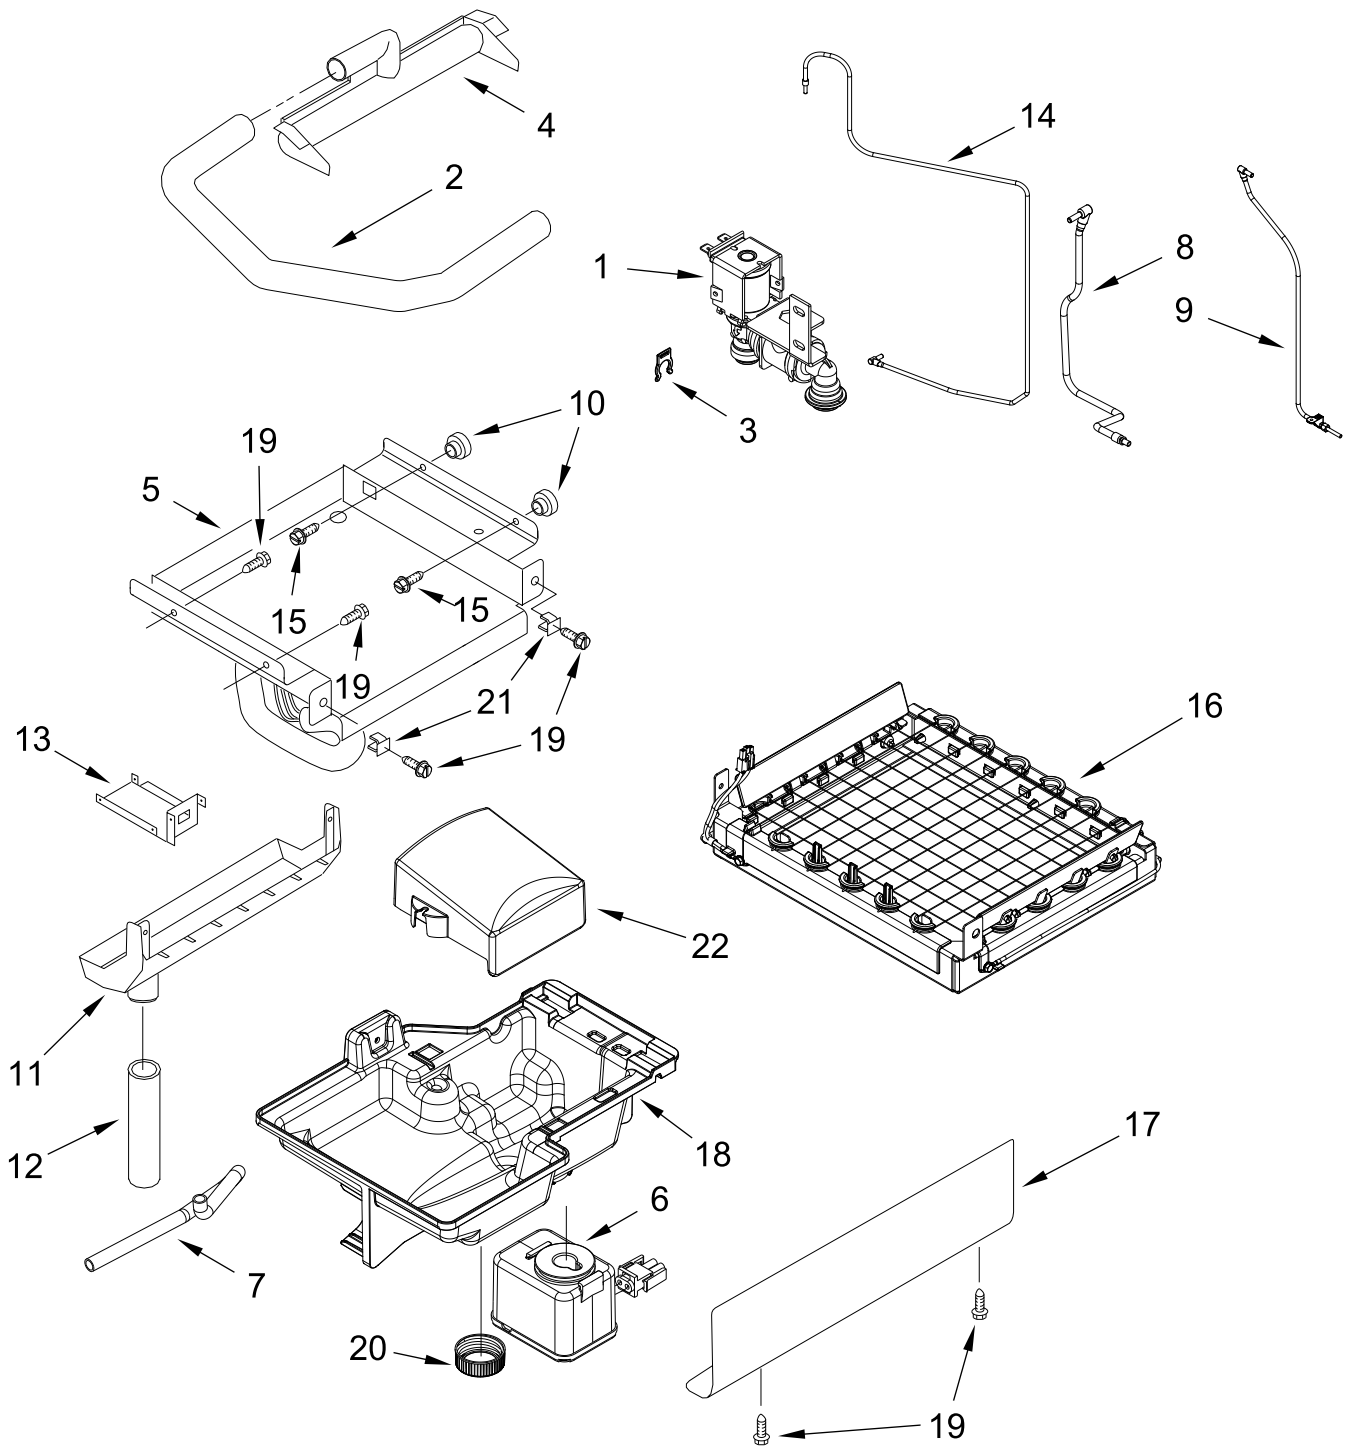

EVAPORATOR, GRID, AND WATER PARTS

EVAPORATOR, GRID, AND WATER PARTS

<u>Illus.</u> <u>No.</u>	<u>Part No.</u>	<u>Description</u>	<u>Illus.</u> <u>No.</u>	<u>Part No.</u>	<u>Description</u>	<u>Illus.</u> <u>No.</u>	<u>Part No.</u>	<u>Description</u>
1	W10870921	Valve, Water (Includes Regulator)	9	W11257051	Tube, Inlet	17	W10493888	Cover, Grid
2	W10772963	Tube, Pump	10	836667	Spacer	18	W10489142	Reservoir, Water
3	W10782423	Locking Ring (1/4")	11	2185625	Reservoir, Water Slide	19	3400884	Screw (Stainless)
4	2185523	Dispenser, Water	12	W10635836	Tube, Water Slide	20	W10555398	Cap, Drain
5	W10218037	Evaporator	13	2208427	Bracket, Evaporator Grid	21	3400909	Grommet, Screw
6	W11439192	Pump, Reservoir Drain	14	W10678300	Waterline, Valve	22	W10512292	Cover, Bracket
7	W10539379	Tube, Reservoir Drain	15	3400886	Screw (Stainless)			
8	W10678299	Waterline, Reservoir	16	W10783275	Assembly, Grid