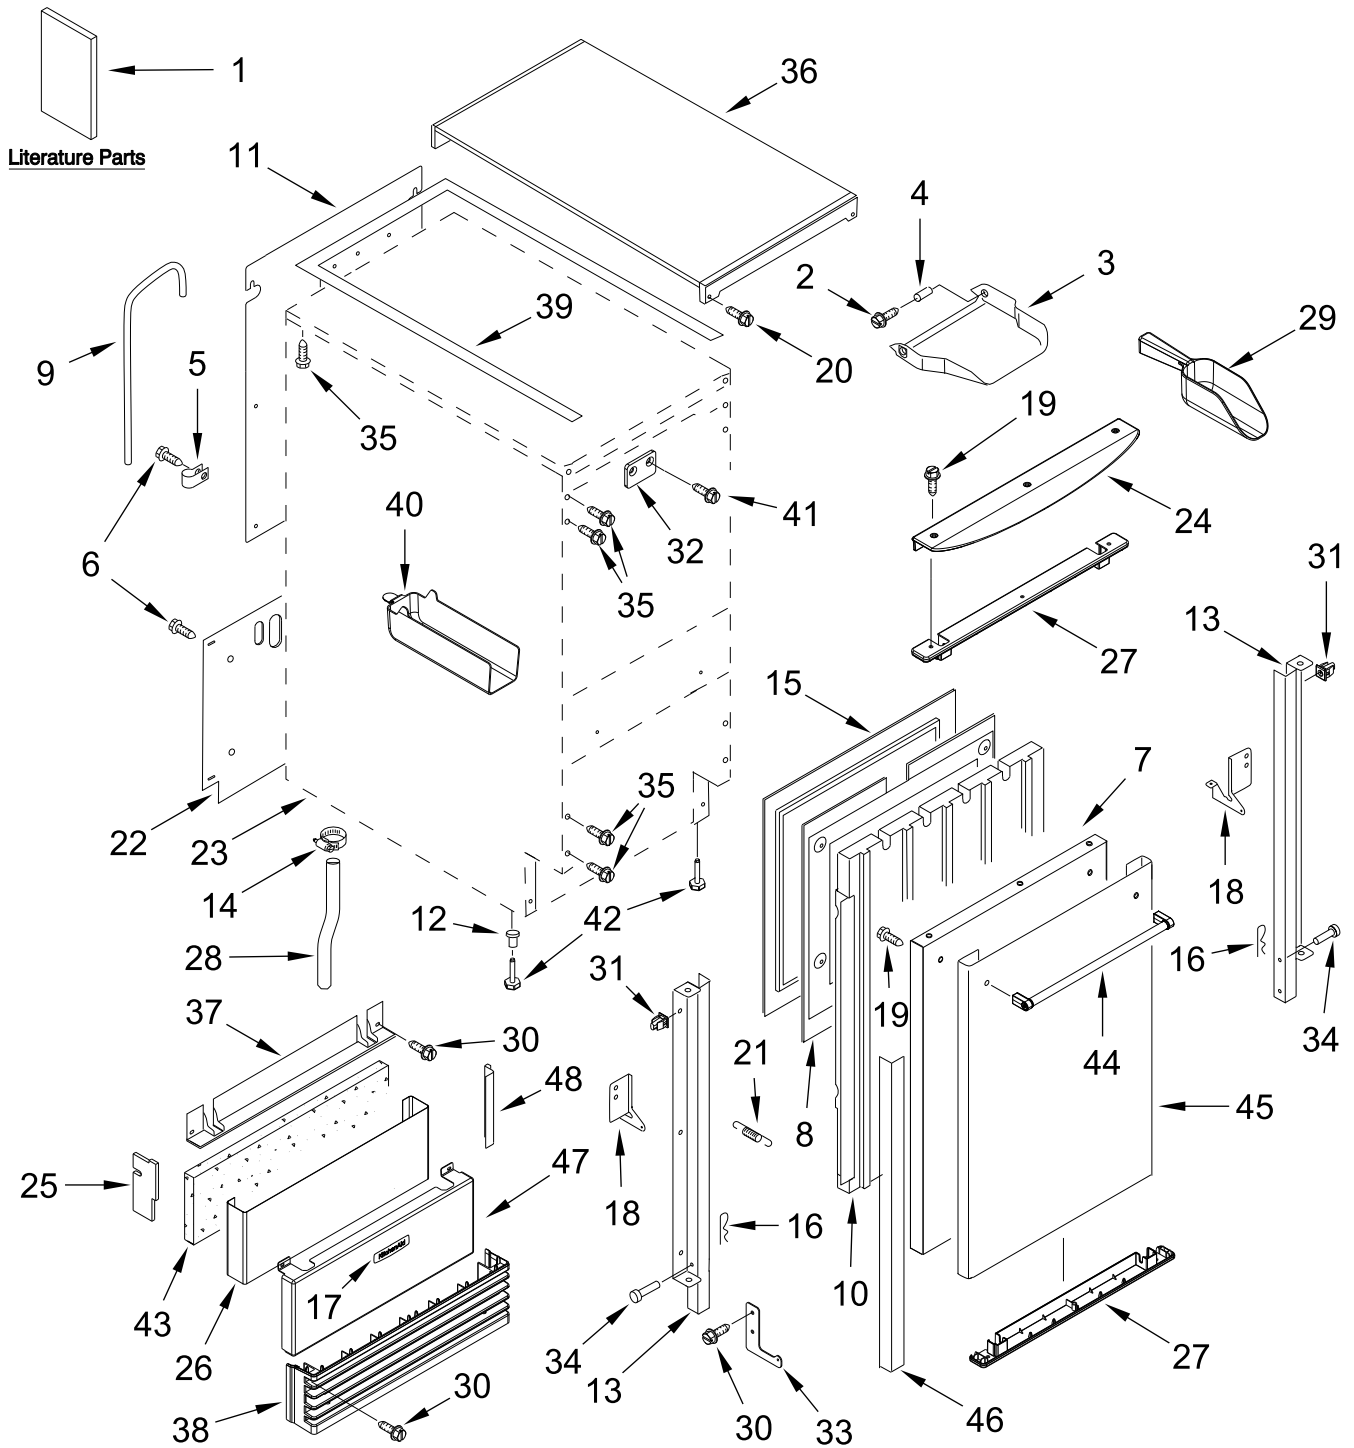

KitchenAid®

**AUTOMATIC ICE MAKER
Print Resistant**

MODELS:

KUID508HPS01 (Stainless Steel)

CABINET, DOOR AND LINER PARTS

CABINET, DOOR AND LINER PARTS

<u>Illus.</u> <u>No.</u>	<u>Part No.</u>	<u>Description</u>	<u>Illus.</u> <u>No.</u>	<u>Part No.</u>	<u>Description</u>	<u>Illus.</u> <u>No.</u>	<u>Part No.</u>	<u>Description</u>
1		Literature Parts	18		Hinge	35	357640	Screw
	W11390948	Owners Manual		2208425	Left Hand	36		Top
	W10761657	Tech Sheet		2208426	Right Hand		W10320118	Black
2	3400886	Screw (Stainless)	19	3400884	Screw (Stainless)	37		Endcap, Panel
3	2208354	Bin, Door	20	8534075	Screw (Black)		2208383B	Black
4	2185678	Spacer	21	2208570	Spring, Hinge	38		Grill, Front
5	W11050231	Clip, Hose	22	W11261690	Assembly, Unit Cover		2217206B	Black
6	489442	Screw	23		Cabinet & Liner (Not Serviced)	39	2217296	Gasket, Top Panel
7		Wrap, Exterior Panel				40	W10557773	Holder, Scoop
	2208352B	Black	24	2208452B	Assembly, Magnet Endcap	41	8281191	Screw
8	W10563026	Panel, Interior	25	2217225	Pad, Foam	42	3374849	Leg, Leveling
9	W11261756	Tube,Air Vent	26	2208382B	Panel, Lower (Black)	43	2208384	Insulation, Lower Panel
10	W11024833	Insulation	27		Endcap, Door	44		Handle, Door
11	W10218024	Ballast, Back		W11413461	Black		W11450233	Stainless
12	3400240	Nut	28	W10493860	Tube, Bin to Pump	45		Panel, Exterior
13		Bracket, Door	29	W10508276	Scoop		W11261635	Stainless
	2217466	Left Hand	30	489474	Screw	46	2208595B	Grommet, Edge Guard (Black)
	2217465	Right Hand	31	692400	Screw Grommet	47		Panel, Wrap Lower
14	489505	Clamp, Hose	32	2208434	Strike, Magnet		W11296659	Stainless
15	2217295	Gasket, Door	33	2208487	Bracket, Spring	48	2208596B	Grommet, Edge Guard
16	W10136142	Clip	34	2208417	Pin, Hinge			
17	W10518673	Nameplate						

PUMP PARTS

PUMP PARTS

<u>Illus.</u> <u>No.</u>	<u>Part No.</u>	<u>Description</u>
1	W11439191	Pump, Recirculating (Includes Sensor)
2	W10489129	Bracket, Pump
3	W10764770	Assembly, Pump Wire

CONTROL PANEL PARTS