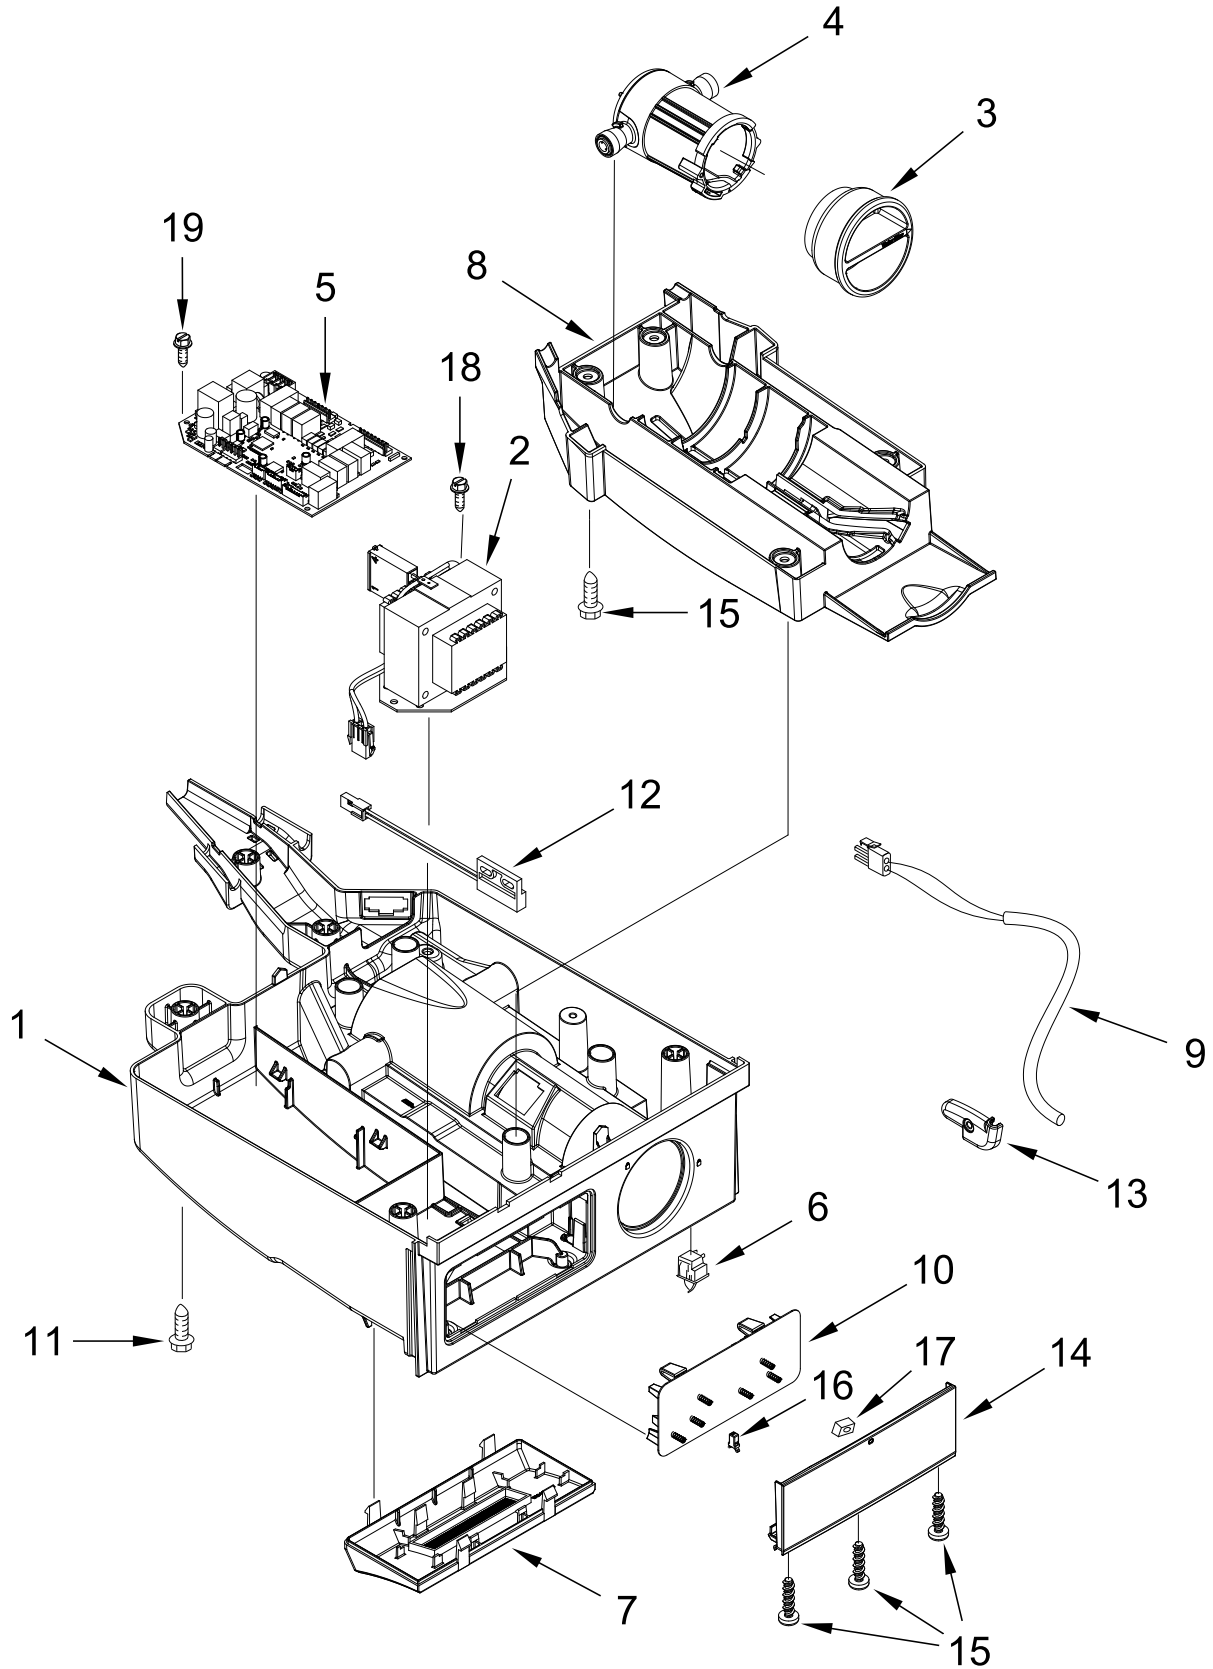

EVAPORATOR, GRID, AND WATER PARTS

EVAPORATOR, GRID, AND WATER PARTS

<u>Illus.</u> <u>No.</u>	<u>Part No.</u>	<u>Description</u>	<u>Illus.</u> <u>No.</u>	<u>Part No.</u>	<u>Description</u>	<u>Illus.</u> <u>No.</u>	<u>Part No.</u>	<u>Description</u>
1	W10870921	Valve, Water (Includes Regulator)	9	W11257051	Tube, Inlet	18	W10489137	Reservoir, Water
2	W10772963	Tube, Pump	10	836667	Spacer	19	3400884	Screw (Stainless)
3	W10782423	Locking Ring (1/4")	11	2185625	Reservoir, Water Slide	20	W10555398	Cap, Drain
4	2185523	Dispenser, Water	12	W10635836	Tube, Water Slide	21	3400909	Grommet, Screw
5	W10218037	Evaporator	13	W10512292	Cover, Bracket			
6	W11439192	Pump, Reservoir Drain	14	W10678300	Waterline, Valve			
7	W10539379	Tube, Reservoir Drain	15	3400886	Screw (Stainless)			
8	W10678299	Waterline, Reservoir	16	W10783275	Assembly, Grid			
			17	W10340986	Cover, Grid			

PUMP PARTS

PUMP PARTS

<u>Illus.</u> <u>No.</u>	<u>Part No.</u>	<u>Description</u>
1	W11439191	Pump, Recirculating (Includes Sensor)
2	W10489129	Bracket, Pump
3	W10764770	Assembly, Pump Wire

CONTROL PANEL PARTS