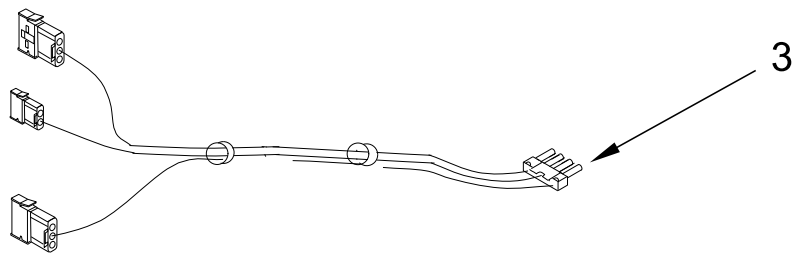

KitchenAid®

**AUTOMATIC ICE MAKER
Print Resistant**

MODELS:

KUIX535HPS01 (Stainless Steel)

KUIX535HBS01 (Black Stainless)

CABINET, DOOR AND LINER PARTS

CABINET, DOOR AND LINER PARTS

<u>Illus.</u> <u>No.</u>	<u>Part No.</u>	<u>Description</u>	<u>Illus.</u> <u>No.</u>	<u>Part No.</u>	<u>Description</u>	<u>Illus.</u> <u>No.</u>	<u>Part No.</u>	<u>Description</u>
1		Literature Parts	15	W11261378	Wrap, Door(Stainless)	29	348689	Screw
	W11390948	Owners Manual		W11250972	Wrap, Door (Black Stainless)	30	3400884	Screw (Stainless)
	W10761657	Tech Sheet				31	W10518673	Nameplate
2	8534077	Screw (White)	16	W11243472	Cover, Top Hinge(Black)	32	W10495264	Screw (Black)
3	W10734102	Bin, Door				33	357640	Screw
4	2185678	Spacer	17		Cabinet and Liner (Not Serviced)	34	2185927	Holder, Scoop
5	2217394	Cover, Wiring				35	3374849	Leg, Leveling
6	489442	Screw	18	W11256688	Cover, Unit	36	W11212764	Pin, Limit
7		Door	19	8534075	Screw (Black)	37		Panel, Top
	W11263351	Black	20	W11257325	Cover Cap, Hinge		W11246183	Black
8	W11309649	Cam,Door	21	W11505640	Pad, Foam	38	2217293	Gasket, Top Panel
9	W10529250	Assembly, Magnetic Catch	22	3400240	Nut	39		Grill, Front
10	W10136999	Nut, Push-In	23	W10738312	Tube, Bin to Pump		W11197601	Black
11	W11165597	Gasket, Bottom	24	W10493422	Scoop	40	W10531302	Screw (Black)
12	489505	Clamp, Hose	25		Handle, Door	41	W11176752	Hinge Assembly, Top
13	2217294	Gasket, Door		W11450233	Stainless	42	W11176753	Hinge Assembly, Bottom
14	W11309752	Sidecap, Top (Black)	26	2208136	Clip, Water Tube			
	W11309756	Sidecap, Bottom(Black)	27	3196184	Screw			
			28	W11243473	Cover, Bottom Hinge (Black)			

PUMP PARTS

PUMP PARTS

<u>Illus.</u> <u>No.</u>	<u>Part No.</u>	<u>Description</u>
1	W11439191	Pump, Recirculating (Includes Sensor)
2	W10489129	Bracket, Pump
3	W10764770	Assembly, Pump Wire

CONTROL PANEL PARTS

TORX SCREW WRENCH

<u>Illus. No.</u>	<u>Part No.</u>	<u>Description</u>
	1117510	Torx Key