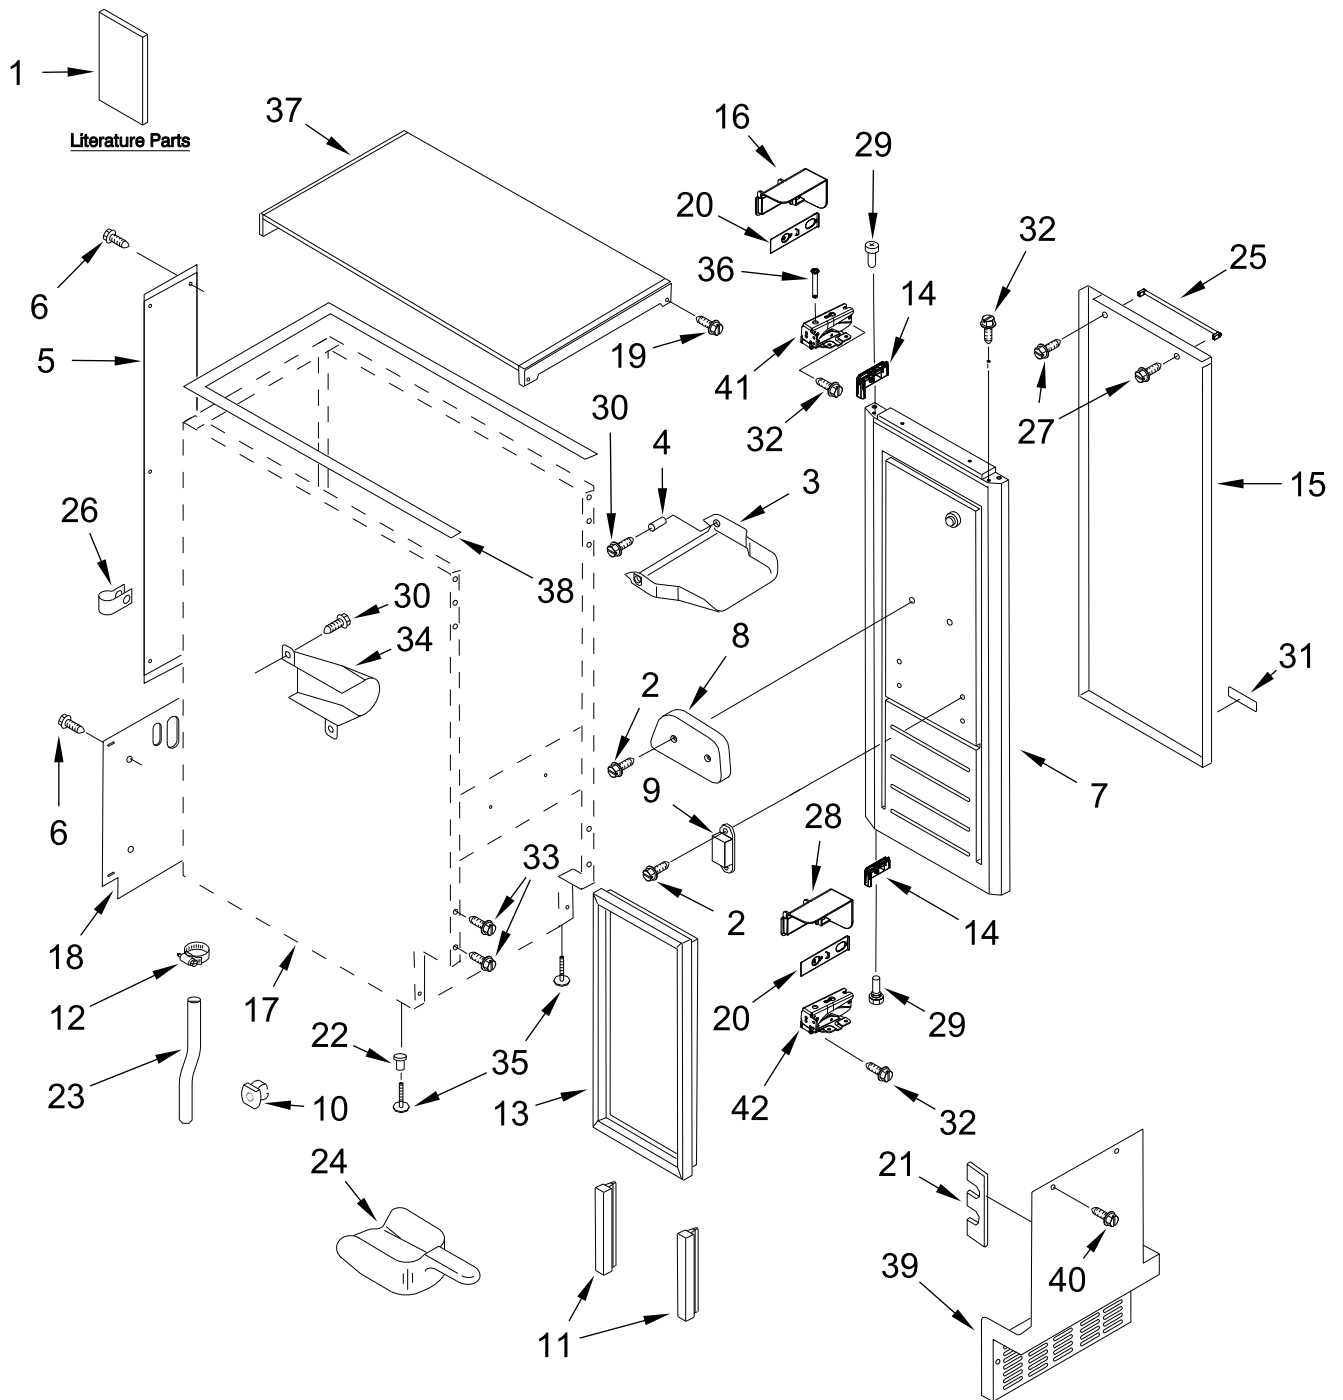

KitchenAid®

**AUTOMATIC ICE MAKER
Print Resistant**

MODELS:

KUIX535HPS01 (Stainless Steel)

KUIX535HBS01 (Black Stainless)

CABINET, DOOR AND LINER PARTS

CABINET, DOOR AND LINER PARTS

<u>Illus.</u> <u>No.</u>	<u>Part No.</u>	<u>Description</u>	<u>Illus.</u> <u>No.</u>	<u>Part No.</u>	<u>Description</u>	<u>Illus.</u> <u>No.</u>	<u>Part No.</u>	<u>Description</u>
1		Literature Parts	15	W11261378	Wrap, Door(Stainless)	29	348689	Screw
	W11390948	Owners Manual		W11250972	Wrap, Door (Black Stainless)	30	3400884	Screw (Stainless)
	W10761657	Tech Sheet				31	W10518673	Nameplate
2	8534077	Screw (White)	16	W11243472	Cover, Top Hinge(Black)	32	W10495264	Screw (Black)
3	W10734102	Bin, Door				33	357640	Screw
4	2185678	Spacer	17		Cabinet and Liner (Not Serviced)	34	2185927	Holder, Scoop
5	2217394	Cover, Wiring				35	3374849	Leg, Leveling
6	489442	Screw	18	W11256688	Cover, Unit	36	W11212764	Pin, Limit
7		Door	19	8534075	Screw (Black)	37		Panel, Top
	W11263351	Black	20	W11257325	Cover Cap, Hinge		W11246183	Black
8	W11309649	Cam,Door	21	W11505640	Pad, Foam	38	2217293	Gasket, Top Panel
9	W10529250	Assembly, Magnetic Catch	22	3400240	Nut	39		Grill, Front
10	W10136999	Nut, Push-In	23	W10738312	Tube, Bin to Pump		W11197601	Black
11	W11165597	Gasket, Bottom	24	W10493422	Scoop	40	W10531302	Screw (Black)
12	489505	Clamp, Hose	25		Handle, Door	41	W11176752	Hinge Assembly, Top
13	2217294	Gasket, Door		W11450233	Stainless	42	W11176753	Hinge Assembly, Bottom
14	W11309752	Sidecap, Top (Black)	26	2208136	Clip, Water Tube			
	W11309756	Sidecap, Bottom(Black)	27	3196184	Screw			
			28	W11243473	Cover, Bottom Hinge (Black)			

PUMP PARTS

PUMP PARTS

<u>Illus.</u> <u>No.</u>	<u>Part No.</u>	<u>Description</u>
1	W11439191	Pump, Recirculating (Includes Sensor)
2	W10489129	Bracket, Pump
3	W10764770	Assembly, Pump Wire

CONTROL PANEL PARTS