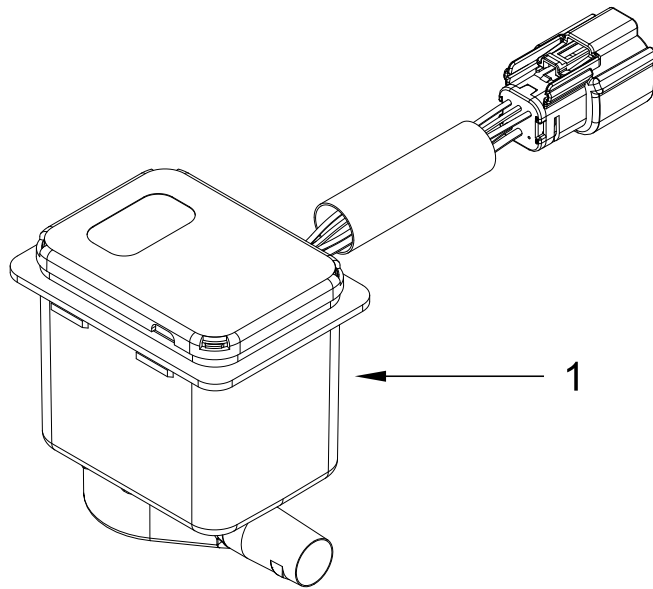

KitchenAid®

**AUTOMATIC ICE MAKER
Print Resistant**

MODELS:

KUIX535HPS01 (Stainless Steel)

KUIX535HBS01 (Black Stainless)

CABINET, DOOR AND LINER PARTS

CABINET, DOOR AND LINER PARTS

<u>Illus.</u> <u>No.</u>	<u>Part No.</u>	<u>Description</u>	<u>Illus.</u> <u>No.</u>	<u>Part No.</u>	<u>Description</u>	<u>Illus.</u> <u>No.</u>	<u>Part No.</u>	<u>Description</u>
1		Literature Parts	15	W11261378	Wrap, Door(Stainless)	29	348689	Screw
	W11390948	Owners Manual		W11250972	Wrap, Door (Black Stainless)	30	3400884	Screw (Stainless)
	W10761657	Tech Sheet				31	W10518673	Nameplate
2	8534077	Screw (White)	16	W11243472	Cover, Top Hinge(Black)	32	W10495264	Screw (Black)
3	W10734102	Bin, Door				33	357640	Screw
4	2185678	Spacer	17		Cabinet and Liner (Not Serviced)	34	2185927	Holder, Scoop
5	2217394	Cover, Wiring				35	3374849	Leg, Leveling
6	489442	Screw	18	W11256688	Cover, Unit	36	W11212764	Pin, Limit
7		Door	19	8534075	Screw (Black)	37		Panel, Top
	W11263351	Black	20	W11257325	Cover Cap, Hinge		W11246183	Black
8	W11309649	Cam,Door	21	W11505640	Pad, Foam	38	2217293	Gasket, Top Panel
9	W10529250	Assembly, Magnetic Catch	22	3400240	Nut	39		Grill, Front
10	W10136999	Nut, Push-In	23	W10738312	Tube, Bin to Pump		W11197601	Black
11	W11165597	Gasket, Bottom	24	W10493422	Scoop	40	W10531302	Screw (Black)
12	489505	Clamp, Hose	25		Handle, Door	41	W11176752	Hinge Assembly, Top
13	2217294	Gasket, Door		W11450233	Stainless	42	W11176753	Hinge Assembly, Bottom
14	W11309752	Sidecap, Top (Black)	26	2208136	Clip, Water Tube			
	W11309756	Sidecap, Bottom(Black)	27	3196184	Screw			
			28	W11243473	Cover, Bottom Hinge (Black)			

PUMP PARTS

PUMP PARTS

<u>Illus.</u> <u>No.</u>	<u>Part No.</u>	<u>Description</u>
1	W11439191	Pump, Recirculating (Includes Sensor)
2	W10489129	Bracket, Pump
3	W10764770	Assembly, Pump Wire

CONTROL PANEL PARTS