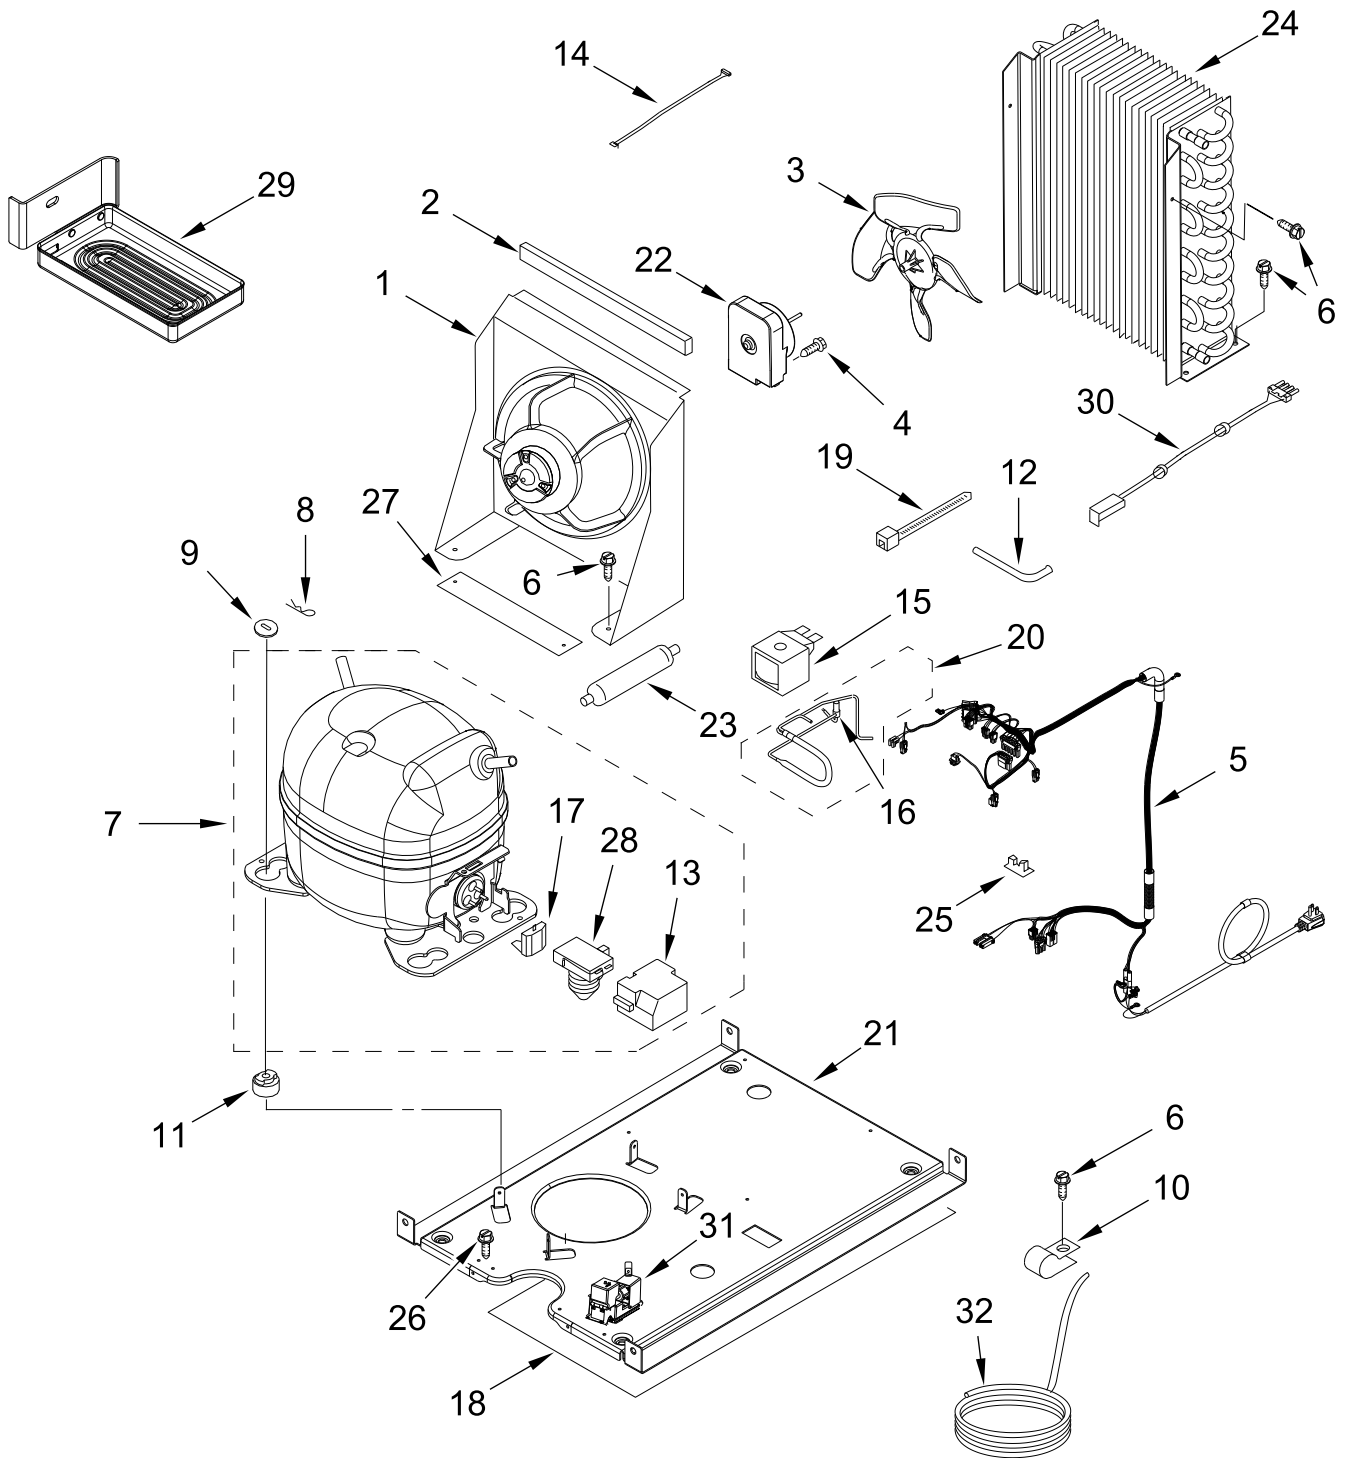

UNIT PARTS

UNIT PARTS

<u>Illus.</u> <u>No.</u>	<u>Part No.</u>	<u>Description</u>	<u>Illus.</u> <u>No.</u>	<u>Part No.</u>	<u>Description</u>	<u>Illus.</u> <u>No.</u>	<u>Part No.</u>	<u>Description</u>
1	2185532	Bracket, Fan Mounting	13	2208371	Cover, Terminal	27	2217397	Pad, Foam
2	2185675	Pad, Foam	14	W11086824	Wire Assembly, Jumper	28	2217224	Device, Start
3	2188935	Blade, Fan	15	W10206473	Coil, Solenoid	29	W10615506	Tray, Drip
4	8281196	Screw	16	759113	Body, Solenoid Valve	30	2187629	Jumper, Wire (Condenser Fan)
5	W10917834	Assembly, Cabinet Wire	17	W10783194	Protector, Overload	31	W10702856	Assembly, Drain Pump
6	304392	Screw	18	W10282061	Shield, Heat	32	W10744558	Hose, Drain
7	W10536005	Compressor	19	2185788	Clamp, Cable			REFRIGERANT CHARGE
8	A201435	Clip, Compressor Mounting	20	W10534030	Valve, Hot Gas			5.75 oz. (R-134A)
9	A201441	Shim	21	2217445	Base, Unit			
10	2185960	Clamp, Power Cord	22	W10909377	Motor, Condenser Fan			
11	2217318	Grommet, Compressor	23	W10200037	Drier			
12	W10528572	Tube, Process	24	2313624	Condenser			
			25	1115375	Clip, Wiring			
			26	488500	Screw