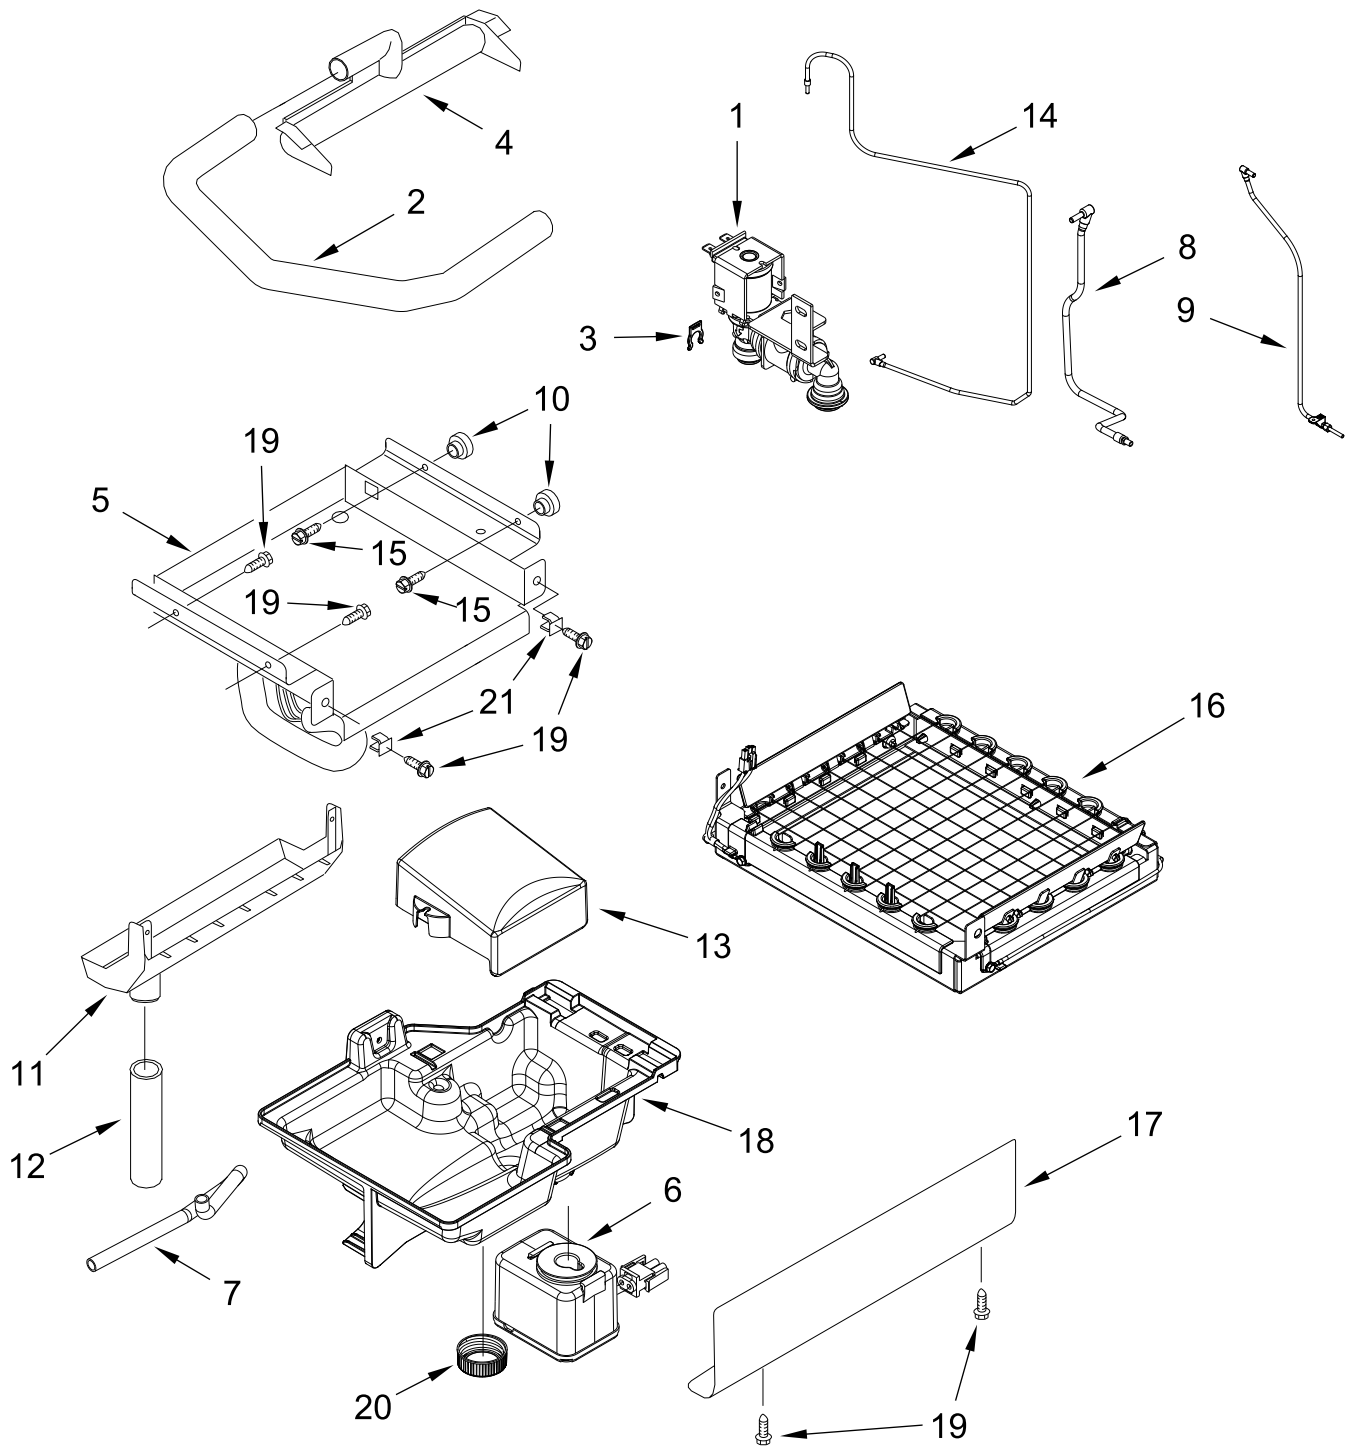

EVAPORATOR, GRID, AND WATER PARTS

EVAPORATOR, GRID, AND WATER PARTS

<u>Illus.</u> <u>No.</u>	<u>Part No.</u>	<u>Description</u>	<u>Illus.</u> <u>No.</u>	<u>Part No.</u>	<u>Description</u>	<u>Illus.</u> <u>No.</u>	<u>Part No.</u>	<u>Description</u>
1	W10870921	Valve, Water (Includes Regulator)	9	W11257051	Tube, Inlet	18	W10489137	Reservoir, Water
2	W10772963	Tube, Pump	10	836667	Spacer	19	3400884	Screw (Stainless)
3	W10782423	Locking Ring (1/4")	11	2185625	Reservoir, Water Slide	20	W10555398	Cap, Drain
4	2185523	Dispenser, Water	12	W10635836	Tube, Water Slide	21	3400909	Grommet, Screw
5	W10218037	Evaporator	13	W10512292	Cover, Bracket			
6	W11439192	Pump, Reservoir Drain	14	W10678300	Waterline, Valve			
7	W10539379	Tube, Reservoir Drain	15	3400886	Screw (Stainless)			
8	W10678299	Waterline, Reservoir	16	W10783275	Assembly, Grid			
			17	W10340986	Cover, Grid