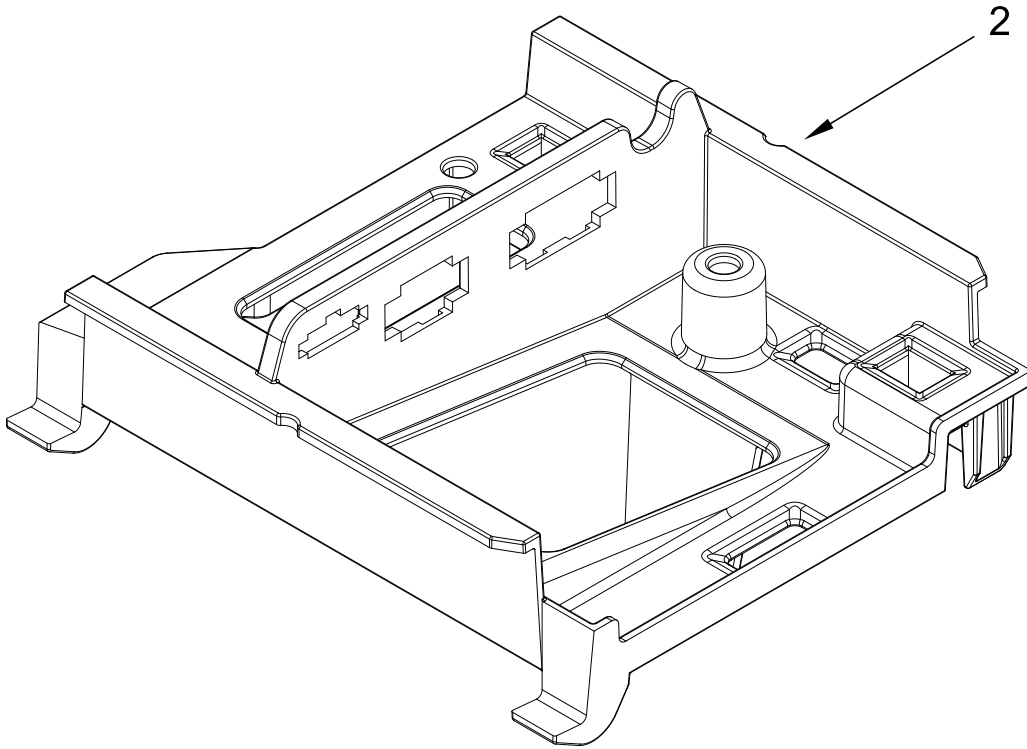

KitchenAid®

**AUTOMATIC ICE MAKER
Print Resistant**

MODELS:

KUIX535HPS01 (Stainless Steel)

KUIX535HBS01 (Black Stainless)

CABINET, DOOR AND LINER PARTS

CABINET, DOOR AND LINER PARTS

<u>Illus.</u> <u>No.</u>	<u>Part No.</u>	<u>Description</u>	<u>Illus.</u> <u>No.</u>	<u>Part No.</u>	<u>Description</u>	<u>Illus.</u> <u>No.</u>	<u>Part No.</u>	<u>Description</u>
1		Literature Parts	15	W11261378	Wrap, Door(Stainless)	29	348689	Screw
	W11390948	Owners Manual		W11250972	Wrap, Door (Black Stainless)	30	3400884	Screw (Stainless)
	W10761657	Tech Sheet				31	W10518673	Nameplate
2	8534077	Screw (White)	16	W11243472	Cover, Top Hinge(Black)	32	W10495264	Screw (Black)
3	W10734102	Bin, Door				33	357640	Screw
4	2185678	Spacer	17		Cabinet and Liner (Not Serviced)	34	2185927	Holder, Scoop
5	2217394	Cover, Wiring				35	3374849	Leg, Leveling
6	489442	Screw	18	W11256688	Cover, Unit	36	W11212764	Pin, Limit
7		Door	19	8534075	Screw (Black)	37		Panel, Top
	W11263351	Black	20	W11257325	Cover Cap, Hinge		W11246183	Black
8	W11309649	Cam,Door	21	W11505640	Pad, Foam	38	2217293	Gasket, Top Panel
9	W10529250	Assembly, Magnetic Catch	22	3400240	Nut	39		Grill, Front
10	W10136999	Nut, Push-In	23	W10738312	Tube, Bin to Pump		W11197601	Black
11	W11165597	Gasket, Bottom	24	W10493422	Scoop	40	W10531302	Screw (Black)
12	489505	Clamp, Hose	25		Handle, Door	41	W11176752	Hinge Assembly, Top
13	2217294	Gasket, Door		W11450233	Stainless	42	W11176753	Hinge Assembly, Bottom
14	W11309752	Sidecap, Top (Black)	26	2208136	Clip, Water Tube			
	W11309756	Sidecap, Bottom(Black)	27	3196184	Screw			
			28	W11243473	Cover, Bottom Hinge (Black)			

PUMP PARTS

PUMP PARTS

<u>Illus.</u> <u>No.</u>	<u>Part No.</u>	<u>Description</u>
1	W11439191	Pump, Recirculating (Includes Sensor)
2	W10489129	Bracket, Pump
3	W10764770	Assembly, Pump Wire

CONTROL PANEL PARTS