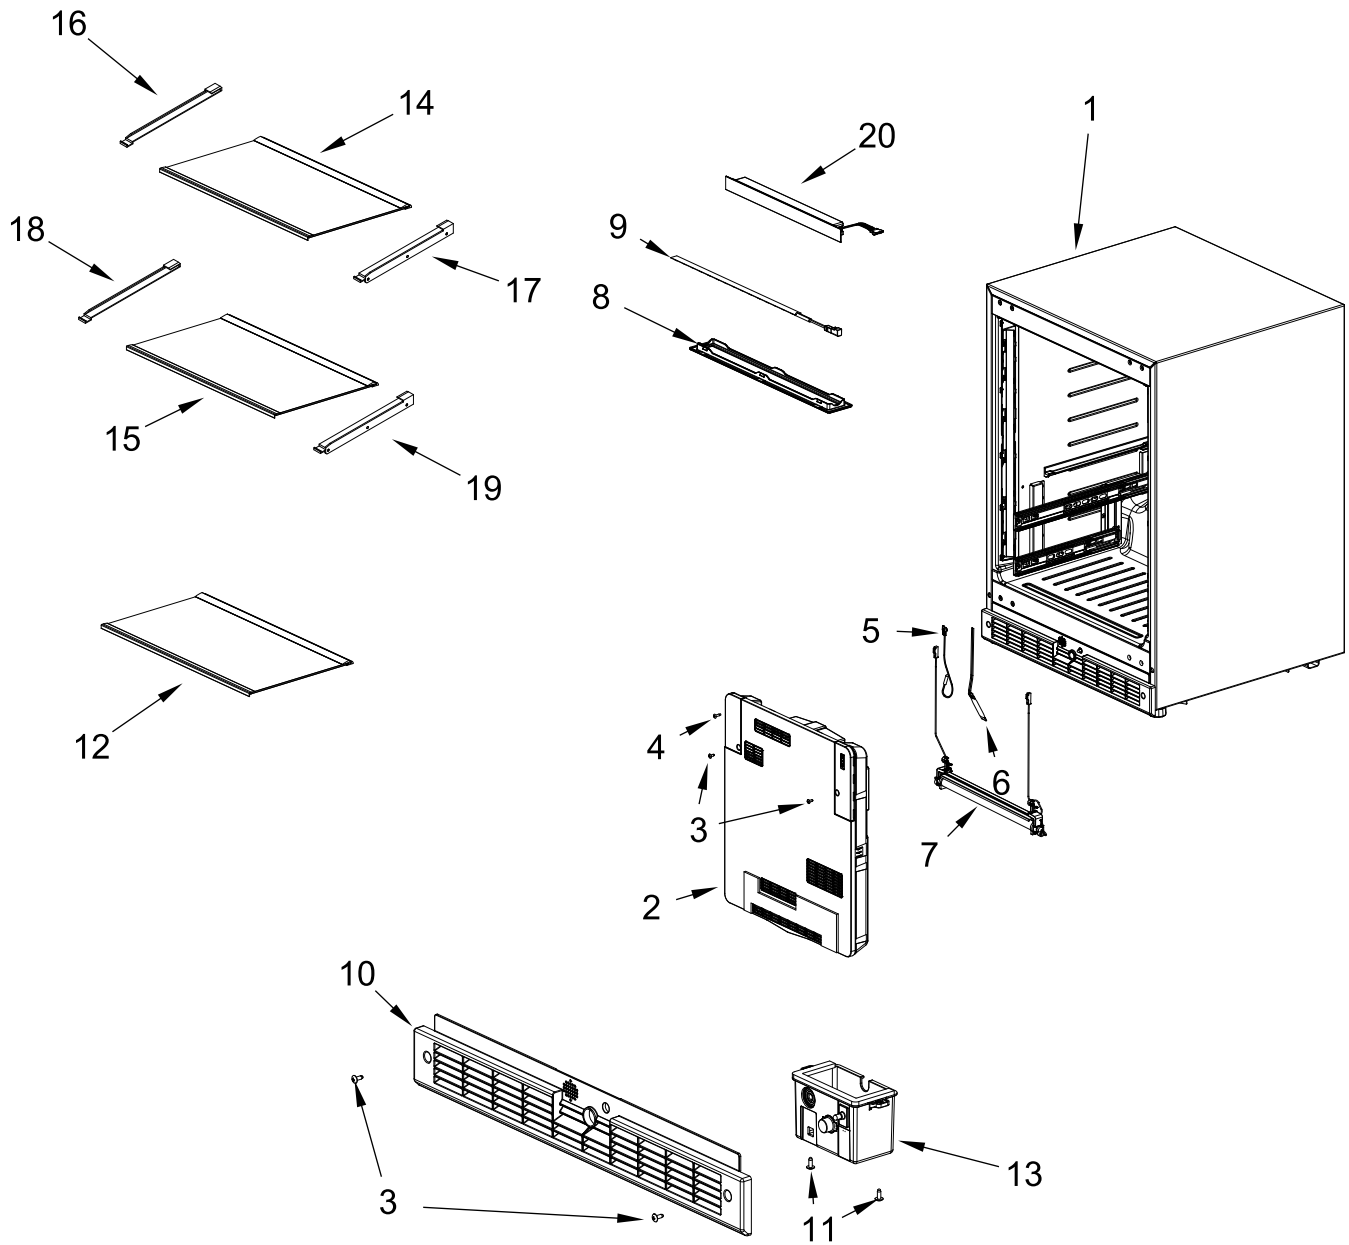

24"Under Counter Beverage Center

MODELS:

KURL314KBS00 (Left Hinge) (Black Stainless)

KURR314KBS00 (Right Hinge) (Black Stainless)

CABINET PARTS

CABINET PARTS

<u>Illus. No.</u>	<u>Part No.</u>	<u>Description</u>	<u>Illus. No.</u>	<u>Part No.</u>	<u>Description</u>	<u>Illus. No.</u>	<u>Part No.</u>	<u>Description</u>
1		Cabinet (Not A Service Part)	8	W11312450	Cover, LED	17	W10797333	Support, Shelf (Right Hand)
			9	W11312453	LED Assembly			
2	W11407975	Assembly, Evaporator Cover (Includes Fan Motor, Damper and Sensor)	10	W11532987	Kick, Plate	18	W10797336	Support, Shelf (Left Hand)
			11	W11371097	Screw			
			12	W11631020	Assembly, Glass Tray	19	W10797337	Support, Shelf (Right Hand)
3	W11371095	Screw	13	W11359433	Assembly, Switch Box	20	W11602203	Control, Base
4	W11375760	Screw	14	W11538058	Tray, Glass			
5	W11263884	Sensor, Defrost	15	W11631015	Assembly, Glass Tray			
6	W11359415	Fuse, Temperature	16	W10797332	Support, Shelf (Left Hand)			
7	W11359416	Defrost Holder and Heater						

DOOR PARTS

DOOR PARTS

<u>Illus.</u> <u>No.</u>	<u>Part No.</u>	<u>Description</u>
1		Door Assembly
	W11532940	Left Hinge
	W11539050	Right Hinge
2	W11360703	Plate, Push
3	W11371095	Screw

<u>Illus.</u> <u>No.</u>	<u>Part No.</u>	<u>Description</u>
4		Cover, Door Hinge
	W11360661	Right Hinge (Top)/ Left Hinge (Bottom)
	W11360664	Right Hinge (Bottom)/ Left Hinge (Top)