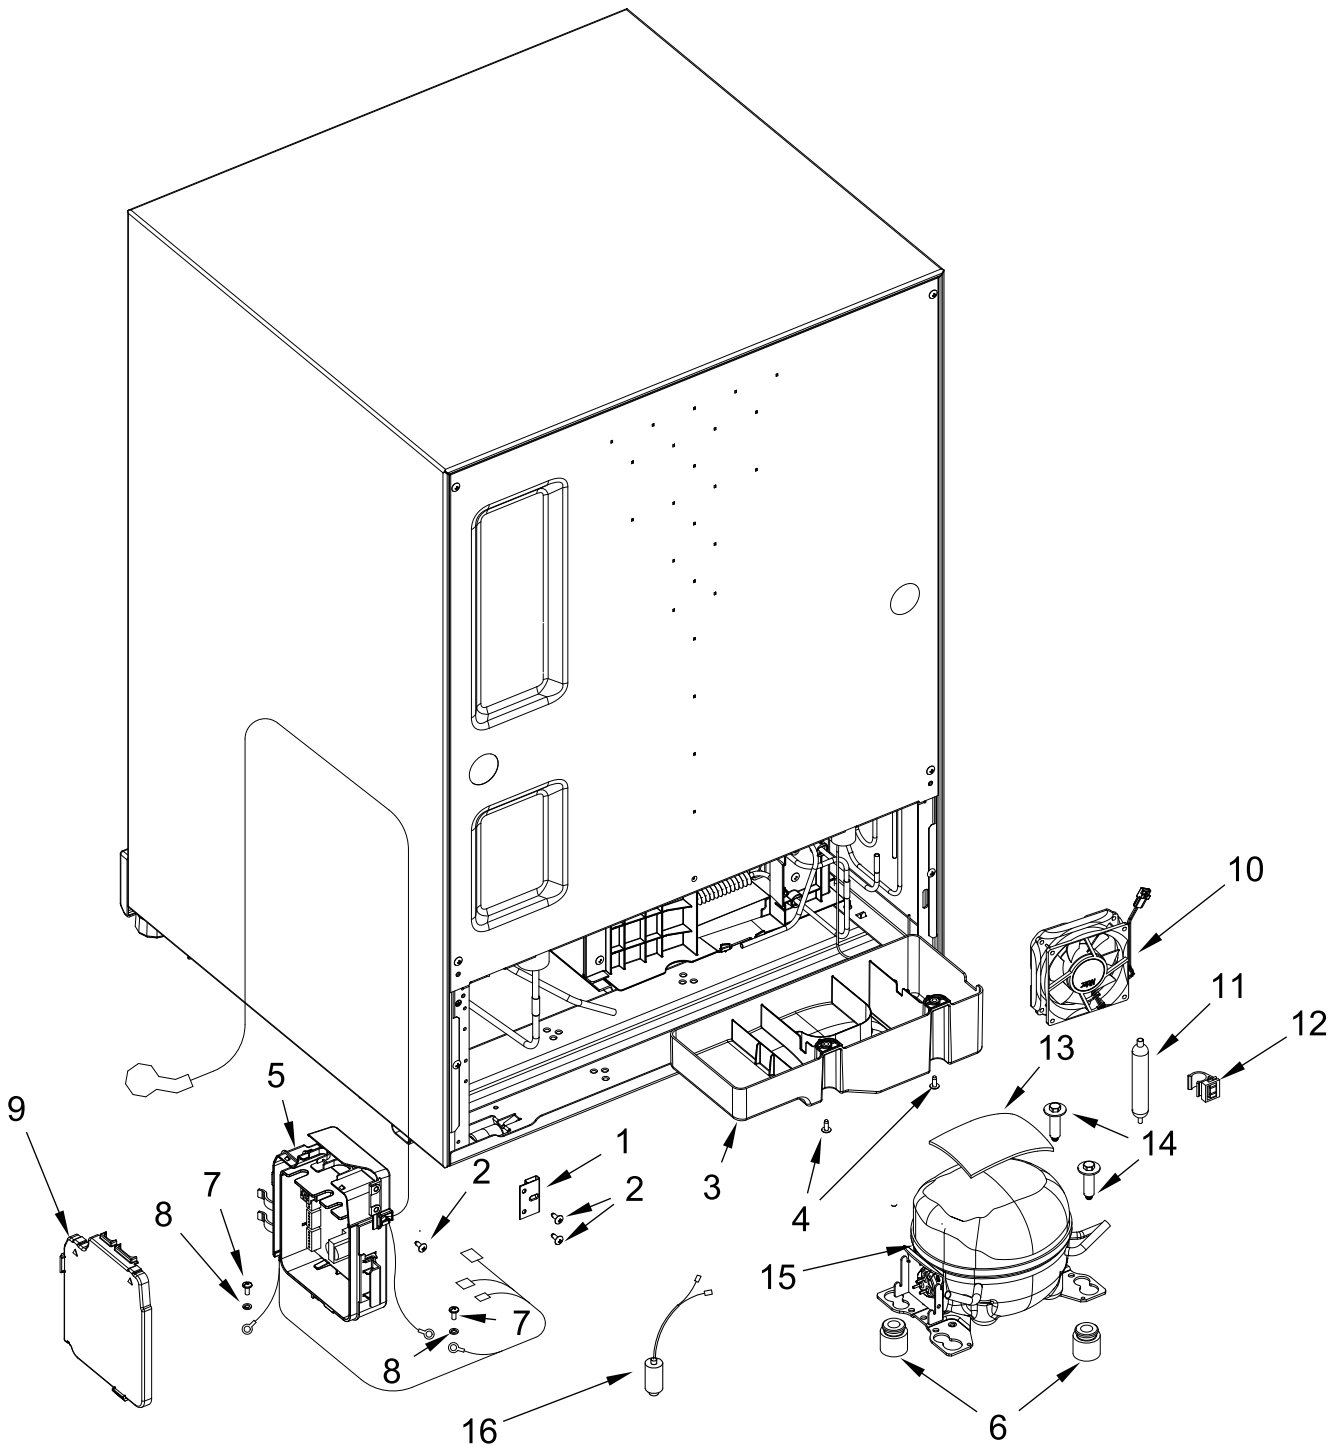

UNIT PARTS

UNIT PARTS

<u>Illus.</u> <u>No.</u>	<u>Part No.</u>	<u>Description</u>	<u>Illus.</u> <u>No.</u>	<u>Part No.</u>	<u>Description</u>	<u>Illus.</u> <u>No.</u>	<u>Part No.</u>	<u>Description</u>
1	W10270517	Clamp, Cord	7	4344826	Screw	14	W10772873	Bolt
2	W11371097	Screw	8	W11265570	Washer	15	W11538055	Compressor
3	W11538057	Pan, Water	9	W11313206	Cover, PCB	16	W11538053	Capacitor
4	W11375763	Screw	10	W11360536	Assembly, Fan Motor			REFRIGERANT
5	W11547447	Assembly, PCB Box (Includes Power Cord)	11	W10163273	Drier			CHARGE
6	4344779	Grommet, Compressor	12	W11265569	Clamp			52 grams (R600a)
			13	W11360595	Compressor, Rubber