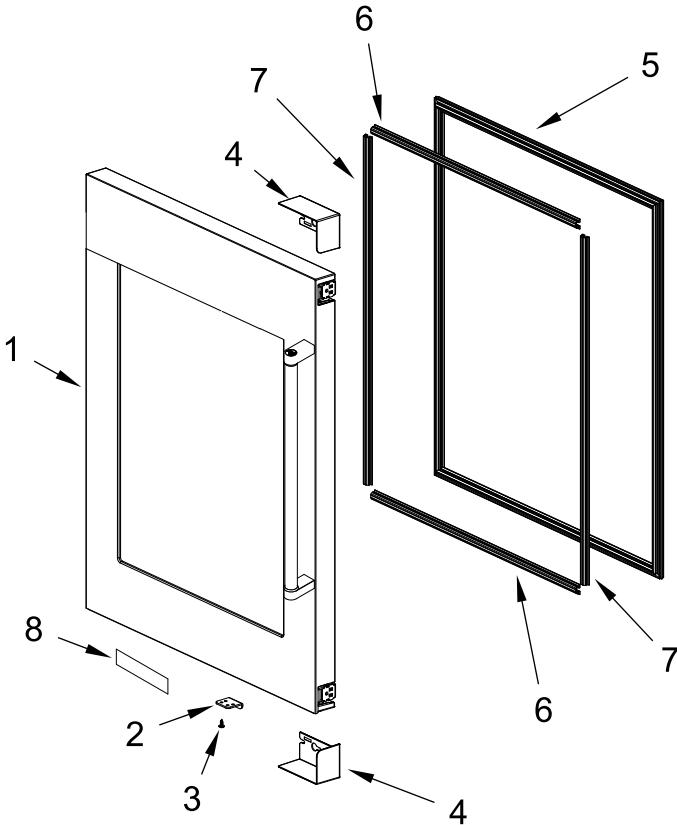

24"Under Counter Beverage Center

MODELS:

KURL314KBS00 (Left Hinge) (Black Stainless)

KURR314KBS00 (Right Hinge) (Black Stainless)

CABINET PARTS

CABINET PARTS

<u>Illus. No.</u>	<u>Part No.</u>	<u>Description</u>	<u>Illus. No.</u>	<u>Part No.</u>	<u>Description</u>	<u>Illus. No.</u>	<u>Part No.</u>	<u>Description</u>
1		Cabinet (Not A Service Part)	8	W11312450	Cover, LED	17	W10797333	Support, Shelf (Right Hand)
			9	W11312453	LED Assembly			
2	W11407975	Assembly, Evaporator Cover (Includes Fan Motor, Damper and Sensor)	10	W11532987	Kick, Plate	18	W10797336	Support, Shelf (Left Hand)
			11	W11371097	Screw			
			12	W11631020	Assembly, Glass Tray	19	W10797337	Support, Shelf (Right Hand)
3	W11371095	Screw	13	W11359433	Assembly, Switch Box	20	W11602203	Control, Base
4	W11375760	Screw	14	W11538058	Tray, Glass			
5	W11263884	Sensor, Defrost	15	W11631015	Assembly, Glass Tray			
6	W11359415	Fuse, Temperature	16	W10797332	Support, Shelf (Left Hand)			
7	W11359416	Defrost Holder and Heater						

DOOR PARTS

DOOR PARTS

<u>Illus.</u> <u>No.</u>	<u>Part No.</u>	<u>Description</u>
1		Door Assembly
	W11532940	Left Hinge
	W11539050	Right Hinge
2	W11360703	Plate, Push
3	W11371095	Screw

<u>Illus.</u> <u>No.</u>	<u>Part No.</u>	<u>Description</u>
4		Cover, Door Hinge
	W11360661	Right Hinge (Top)/ Left Hinge (Bottom)
	W11360664	Right Hinge (Bottom)/ Left Hinge (Top)