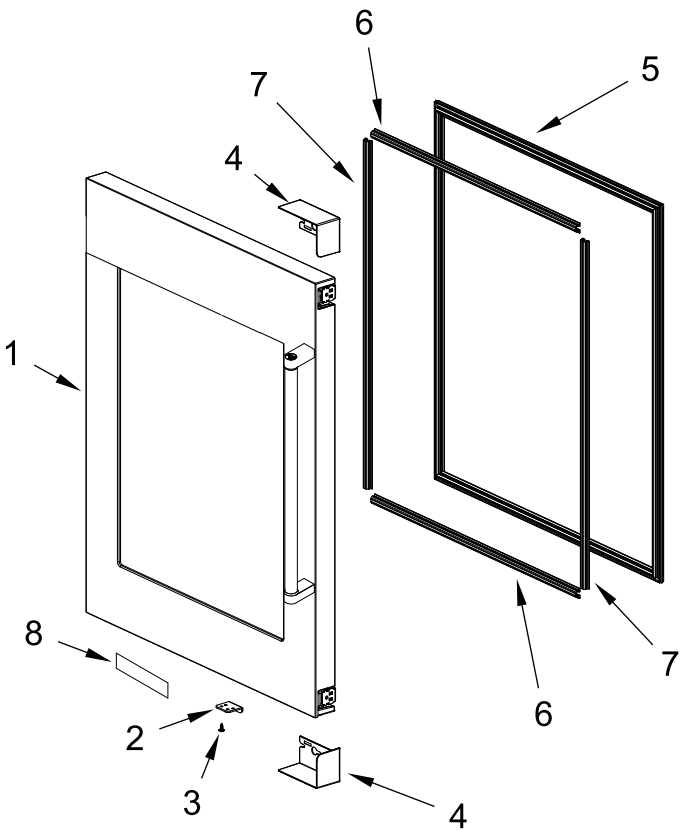

24" Under Counter Beverage Center

MODELS:

KURL214KSB00 (Left Hinge) (Stainless)

KURR214KSB00 (Right Hinge) (Stainless)

CABINET PARTS

CABINET PARTS

<u>Illus. No.</u>	<u>Part No.</u>	<u>Description</u>	<u>Illus. No.</u>	<u>Part No.</u>	<u>Description</u>	<u>Illus. No.</u>	<u>Part No.</u>	<u>Description</u>
1		Cabinet (Not A Service Part)	8	W11312450	Cover, LED	17	W10797333	Support, Shelf (Right Hand)
			9	W11312453	LED Assembly			
2	W11407975	Assembly, Evaporator Cover (Includes Fan Motor, Damper and Sensor)	11	W11360218	Kick, Plate	18	W10797336	Support, Shelf (Left Hand)
			11	W11371097	Screw			
			12	W11546125	Assembly, Glass Tray	19	W10797337	Support, Shelf (Right Hand)
3	W11371095	Screw	13	W11359433	Assembly, Switch Box	20	W11602203	Control, Base
4	W11375760	Screw	14	W11538058	Tray, Glass			
5	W11263884	Sensor, Defrost	15	W11631015	Assembly, Glass Tray			
6	W11359415	Fuse, Temperature	16	W10797332	Support, Shelf (Left Hand)			
7	W11359416	Defrost Holder and Heater						

DOOR PARTS

DOOR PARTS

<u>Illus.</u> <u>No.</u>	<u>Part No.</u>	<u>Description</u>
1		Door Assembly
	W11532925	Left Hinge
	W11532919	Right Hinge
2	W11360703	Plate, Push
3	W11371095	Screw

<u>Illus.</u> <u>No.</u>	<u>Part No.</u>	<u>Description</u>
4		Cover, Door Hinge
	W11360661	Right Hinge (Top)/ Left Hinge (Bottom)
	W11360664	Right Hinge (Bottom)/ Left Hinge (Top)