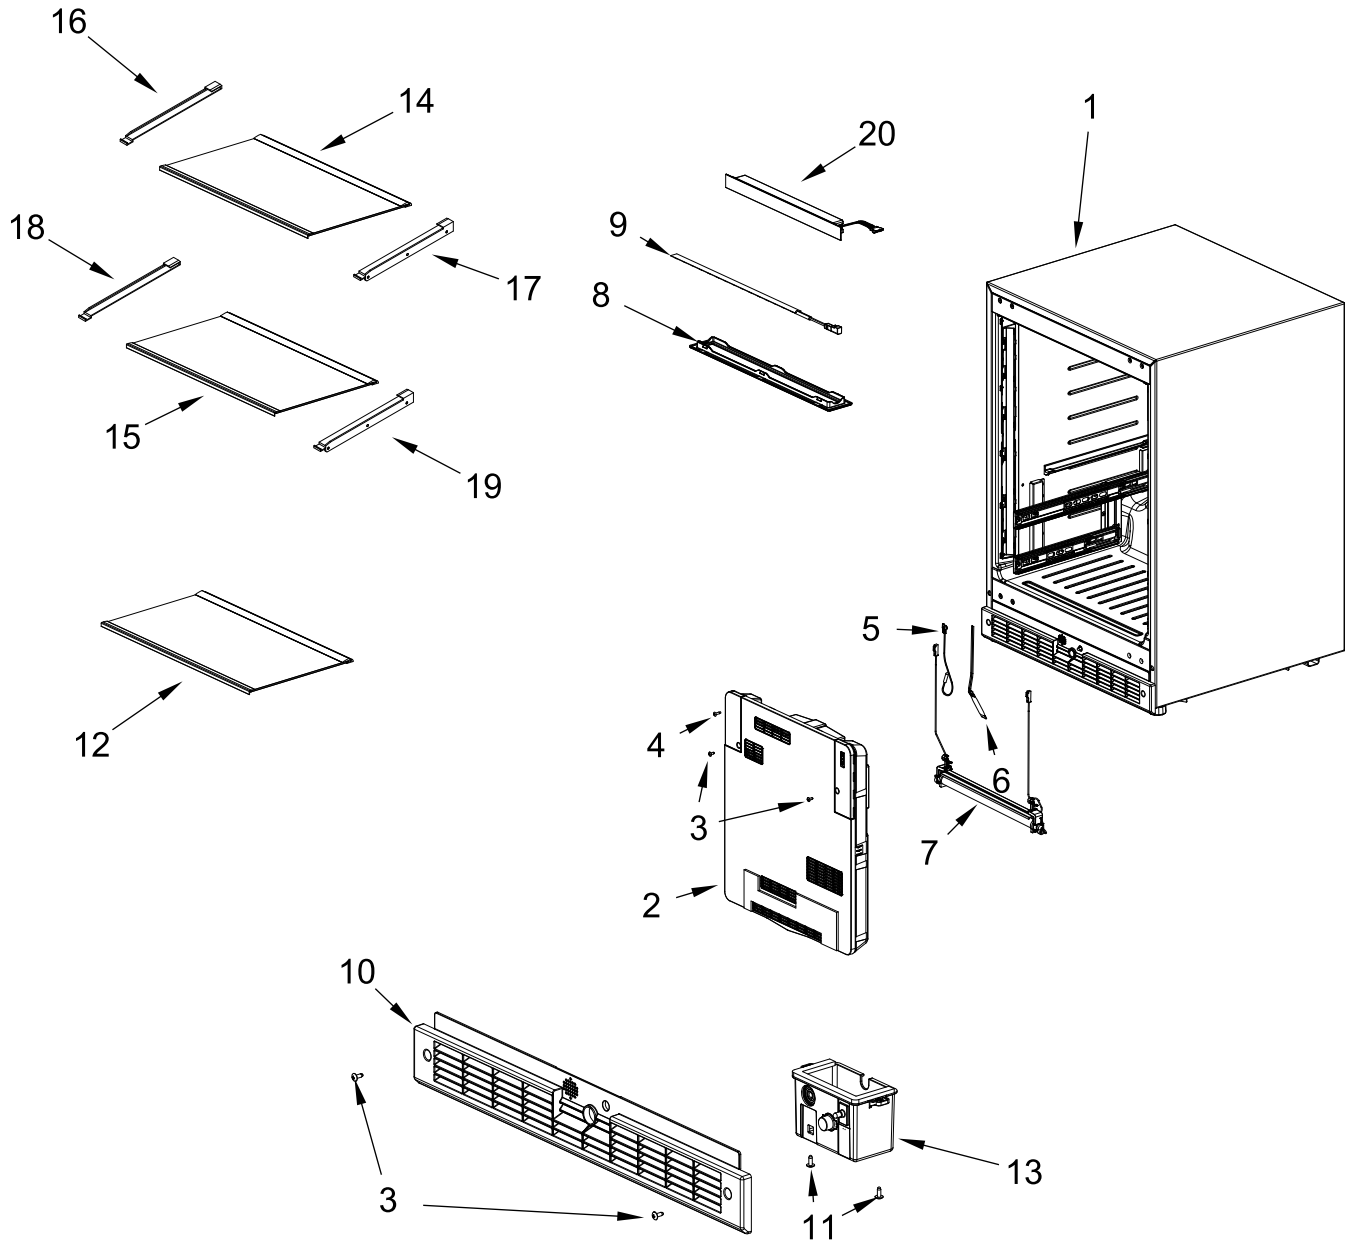

24" Under Counter Beverage Center

MODELS:

KURL214KSB00 (Left Hinge) (Stainless)

KURR214KSB00 (Right Hinge) (Stainless)

CABINET PARTS

CABINET PARTS

<u>Illus. No.</u>	<u>Part No.</u>	<u>Description</u>	<u>Illus. No.</u>	<u>Part No.</u>	<u>Description</u>	<u>Illus. No.</u>	<u>Part No.</u>	<u>Description</u>
1		Cabinet (Not A Service Part)	8	W11312450	Cover, LED	17	W10797333	Support, Shelf (Right Hand)
			9	W11312453	LED Assembly			
2	W11407975	Assembly, Evaporator Cover (Includes Fan Motor, Damper and Sensor)	11	W11360218	Kick, Plate	18	W10797336	Support, Shelf (Left Hand)
			11	W11371097	Screw			
			12	W11546125	Assembly, Glass Tray	19	W10797337	Support, Shelf (Right Hand)
3	W11371095	Screw	13	W11359433	Assembly, Switch Box	20	W11602203	Control, Base
4	W11375760	Screw	14	W11538058	Tray, Glass			
5	W11263884	Sensor, Defrost	15	W11631015	Assembly, Glass Tray			
6	W11359415	Fuse, Temperature	16	W10797332	Support, Shelf (Left Hand)			
7	W11359416	Defrost Holder and Heater						

DOOR PARTS

DOOR PARTS

<u>Illus.</u> <u>No.</u>	<u>Part No.</u>	<u>Description</u>
1		Door Assembly
	W11532925	Left Hinge
	W11532919	Right Hinge
2	W11360703	Plate, Push
3	W11371095	Screw

<u>Illus.</u> <u>No.</u>	<u>Part No.</u>	<u>Description</u>
4		Cover, Door Hinge
	W11360661	Right Hinge (Top)/ Left Hinge (Bottom)
	W11360664	Right Hinge (Bottom)/ Left Hinge (Top)