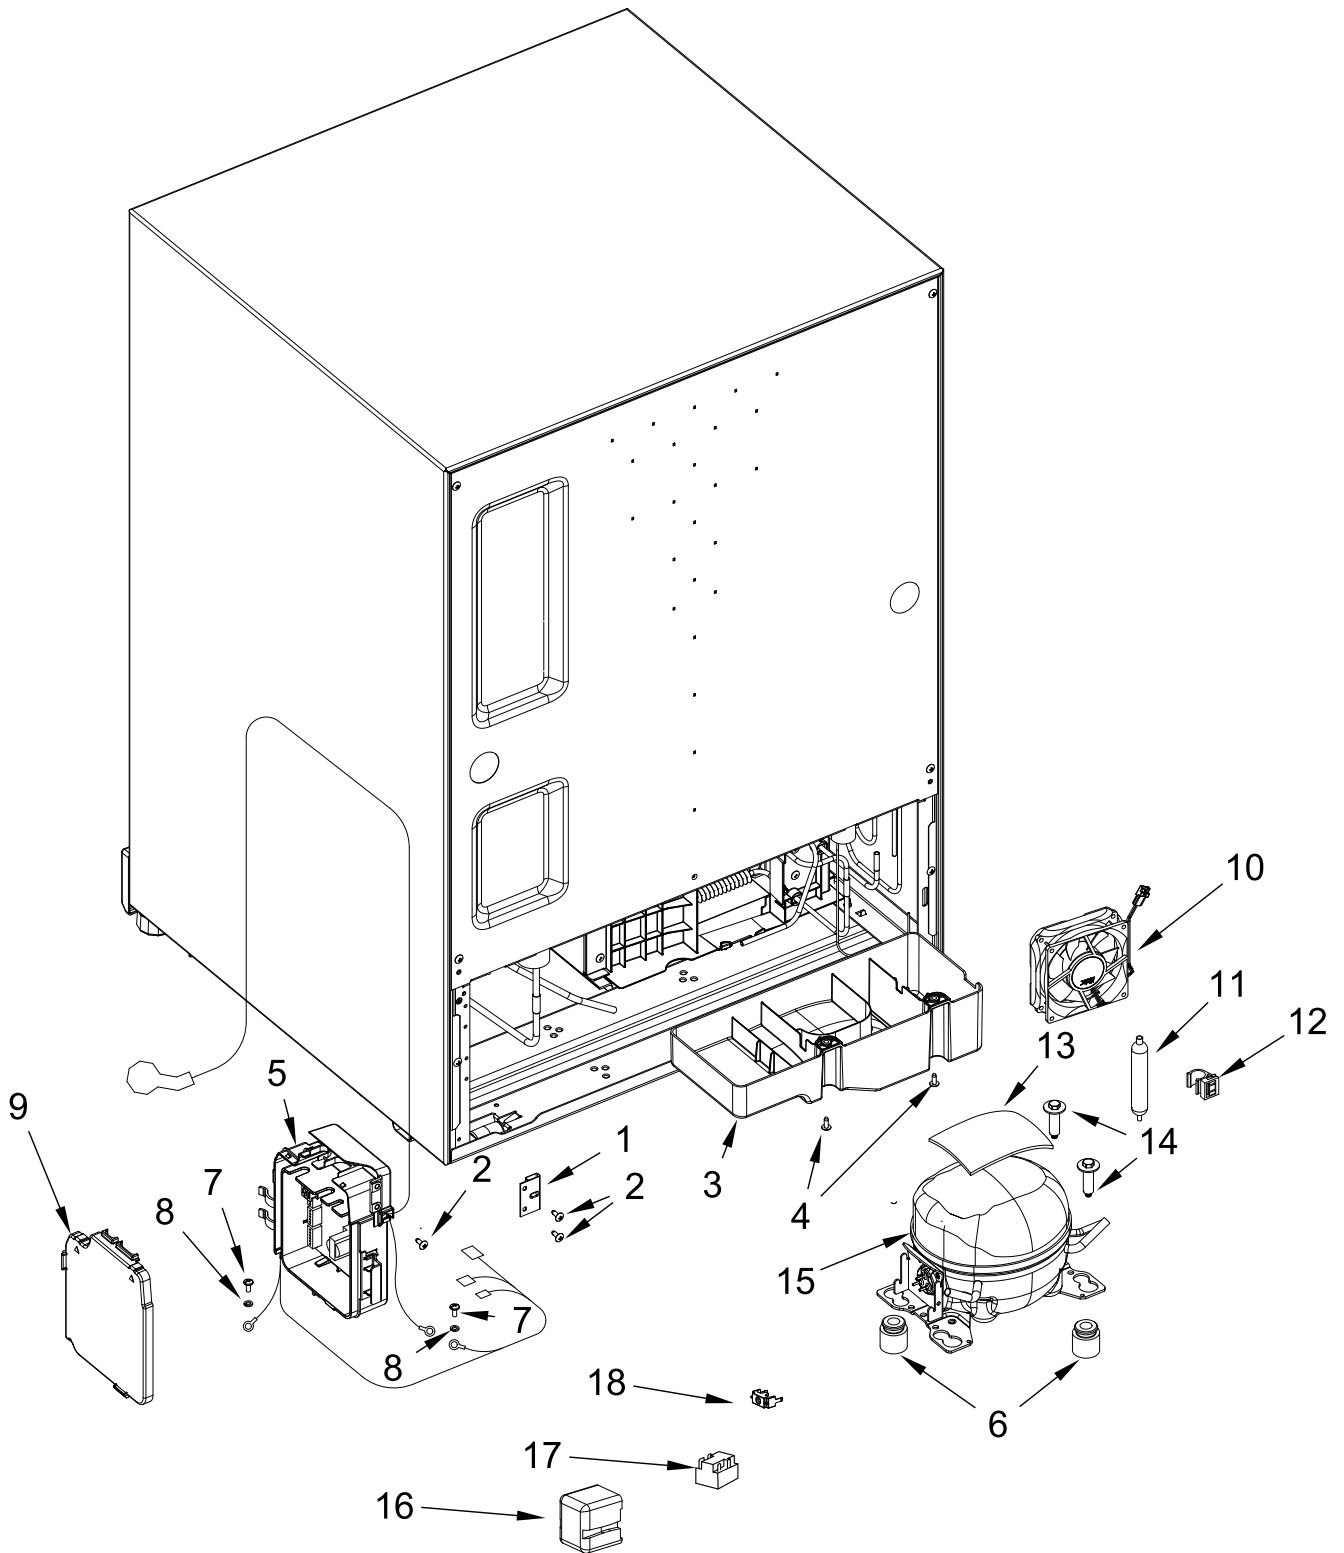

UNIT PARTS

UNIT PARTS

<u>Illus.</u> <u>No.</u>	<u>Part No.</u>	<u>Description</u>	<u>Illus.</u> <u>No.</u>	<u>Part No.</u>	<u>Description</u>	<u>Illus.</u> <u>No.</u>	<u>Part No.</u>	<u>Description</u>
1	W10270517	Clamp, Cord	8	W11265570	Washer	16	W11568820	Cover
2	W11371097	Screw	9	W11313206	Cover, PCB	17	W11422771	PTC Thermistor
3	W11360241	Water Pan, Evaporator	10	W11360536	Assembly, Fan Motor	18	W11568812	Protector, Motor
4	W11375763	Screw	11	W10805035	Drier (Service Drier Without Dye)			REFRIGERANT CHARGE
5	W11532957	Assembly, PCB Box (Includes Power Cord)	12	W11265569	Clamp			52 grams (R600a)
6	4344779	Grommet, Compressor	13	W11360595	Compressor, Rubber			
7	4344826	Screw	14	W10772873	Bolt			
			15	W11531824	Compressor