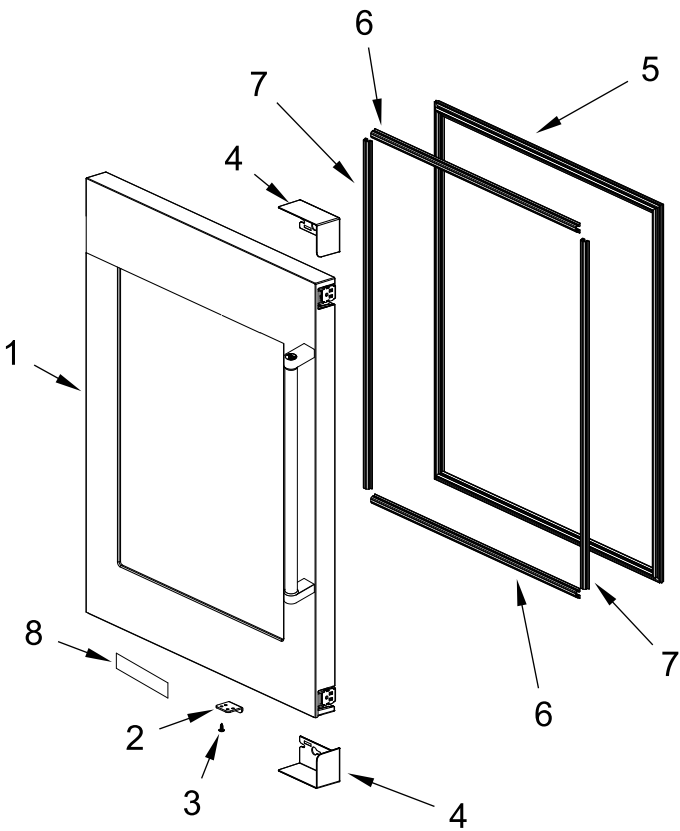

REFRIGERATOR

MODELS:

KUWL314KSS00 (Left Hinge) (Stainless)
KUWR314KSS00 (Right Hinge) (Stainless)

CABINET PARTS

CABINET PARTS

<u>Illus. No.</u>	<u>Part No.</u>	<u>Description</u>	<u>Illus. No.</u>	<u>Part No.</u>	<u>Description</u>	<u>Illus. No.</u>	<u>Part No.</u>	<u>Description</u>
1		Cabinet (Not A Service Part)	5	W11263884	Sensor, Defrost	11	W11371097	Screw
			6	W11359415	Fuse, Temperature	12	W11532916	Assembly, Separator
2	W11532990	Assembly, Evaporator Cover (Includes Fan Motor, Damper and Sensor)	7	W11359416	Defrost Holder and Heater	13	W11359433	Assembly, Switch Box
			8	W11312450	Cover, LED	14	W11532973	Upper, Wine Rack
3	W11371095	Screw	9	W11492253	Assembly, LED	15	W11532980	Lower, Wine Rack
4	W11375760	Screw	10	W11532987	Kick, Plate			

DOOR PARTS

DOOR PARTS

<u>Illus.</u> <u>No.</u>	<u>Part No.</u>	<u>Description</u>
1		Door Assembly
	W11532928	Left Hinge
	W11532919	Right Hinge
2	W11360659	Plate, Push
3	W11371095	Screw

<u>Illus.</u> <u>No.</u>	<u>Part No.</u>	<u>Description</u>
4		Cover, Door Hinge
	W11360661	Right Hinge (Top)/ Left Hinge (Bottom)
	W11360664	Right Hinge (Bottom)/ Left Hinge (Top)