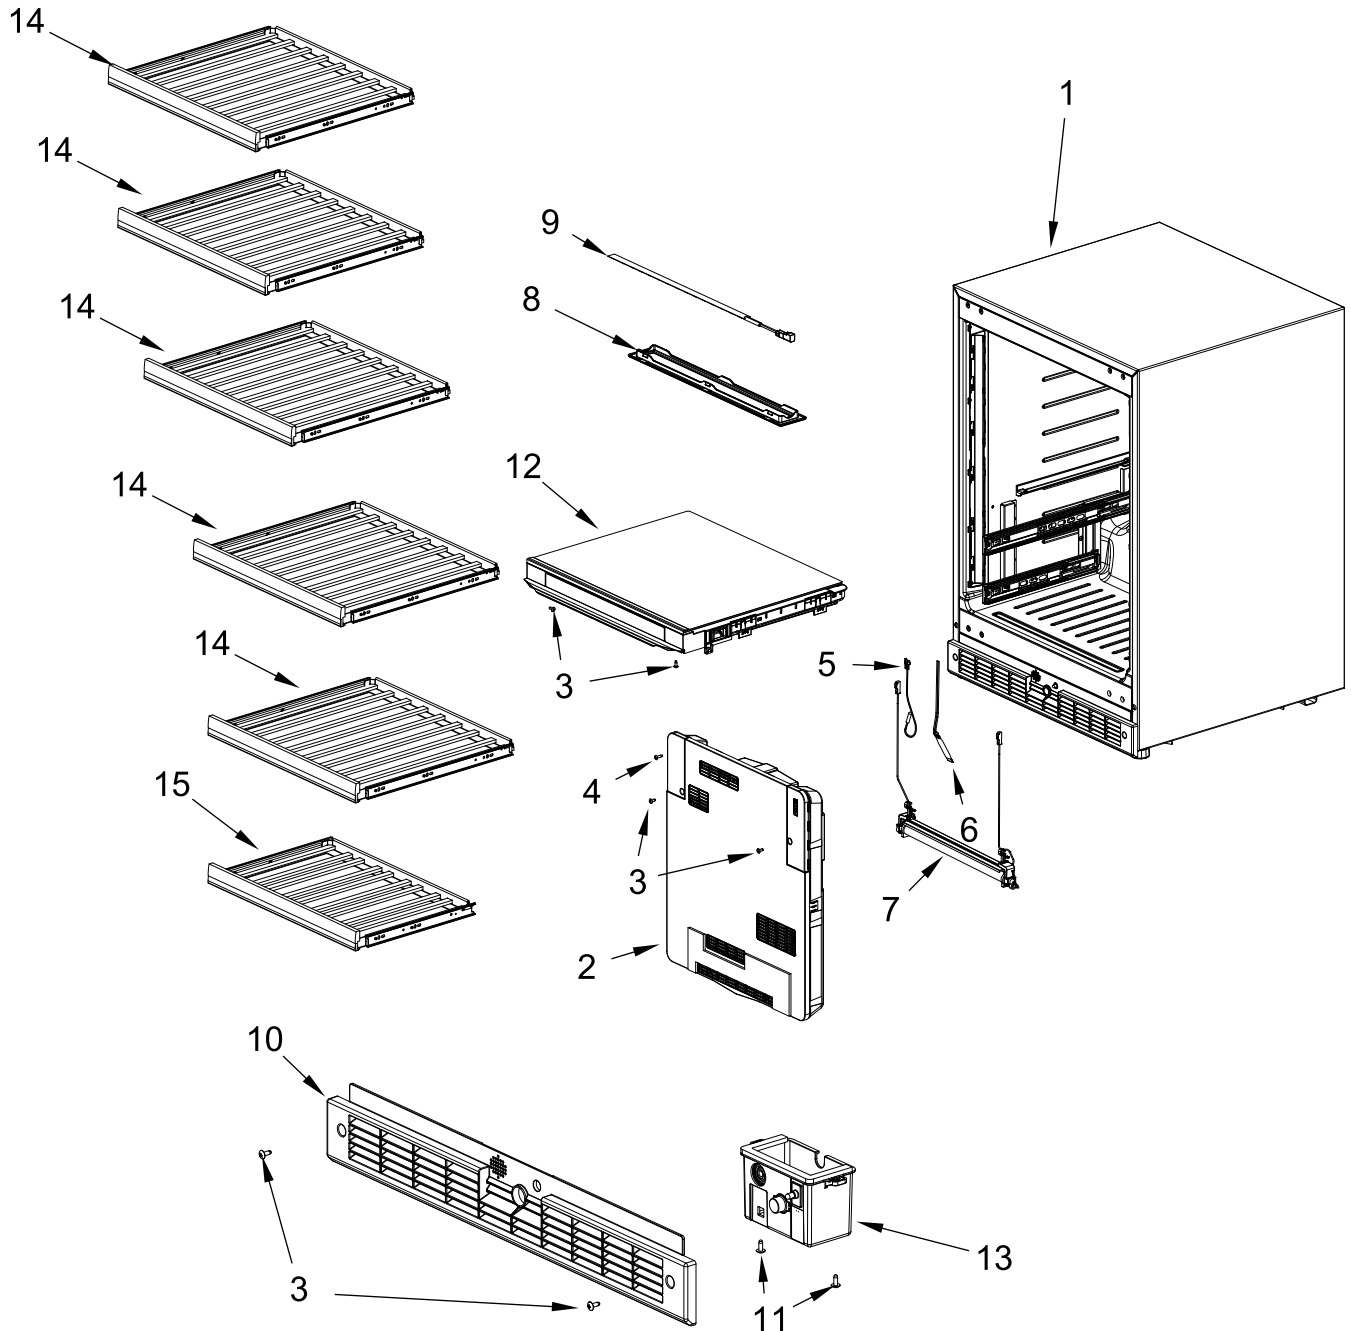

REFRIGERATOR

MODELS:

KUWL314KSS00 (Left Hinge) (Stainless)
KUWR314KSS00 (Right Hinge) (Stainless)

CABINET PARTS

CABINET PARTS

<u>Illus. No.</u>	<u>Part No.</u>	<u>Description</u>	<u>Illus. No.</u>	<u>Part No.</u>	<u>Description</u>	<u>Illus. No.</u>	<u>Part No.</u>	<u>Description</u>
1		Cabinet (Not A Service Part)	5	W11263884	Sensor, Defrost	11	W11371097	Screw
			6	W11359415	Fuse, Temperature	12	W11532916	Assembly, Separator
2	W11532990	Assembly, Evaporator Cover (Includes Fan Motor, Damper and Sensor)	7	W11359416	Defrost Holder and Heater	13	W11359433	Assembly, Switch Box
			8	W11312450	Cover, LED	14	W11532973	Upper, Wine Rack
3	W11371095	Screw	9	W11492253	Assembly, LED	15	W11532980	Lower, Wine Rack
4	W11375760	Screw	10	W11532987	Kick, Plate			

DOOR PARTS

DOOR PARTS

<u>Illus.</u> <u>No.</u>	<u>Part No.</u>	<u>Description</u>
1		Door Assembly
	W11532928	Left Hinge
	W11532919	Right Hinge
2	W11360659	Plate, Push
3	W11371095	Screw

<u>Illus.</u> <u>No.</u>	<u>Part No.</u>	<u>Description</u>
4		Cover, Door Hinge
	W11360661	Right Hinge (Top)/ Left Hinge (Bottom)
	W11360664	Right Hinge (Bottom)/ Left Hinge (Top)