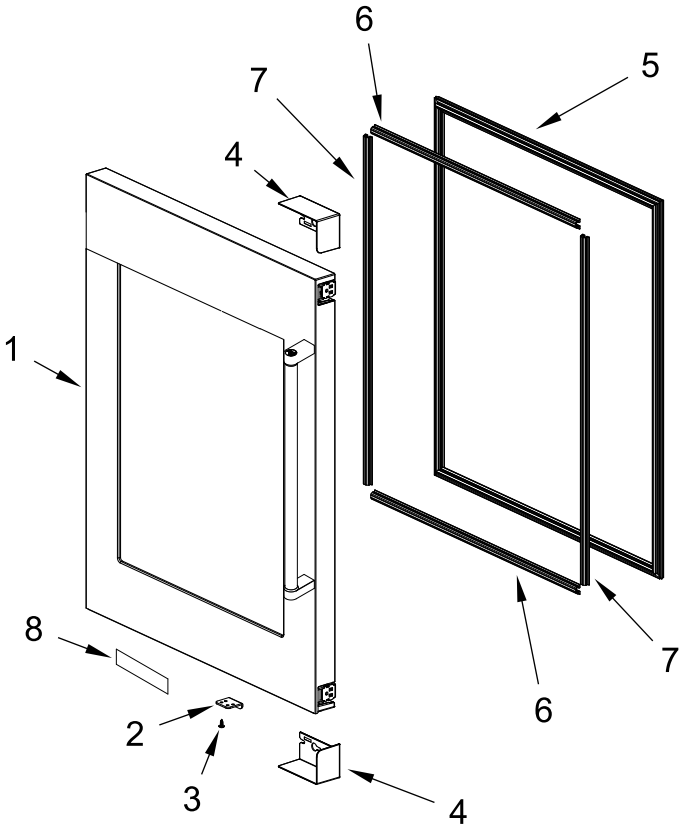

REFRIGERATOR

MODELS:

KUWL214KSB00 (Left Hinge) (Stainless)
KUWR214KSB00 (Right Hinge) (Stainless)

CABINET PARTS

CABINET PARTS

<u>Illus. No.</u>	<u>Part No.</u>	<u>Description</u>	<u>Illus. No.</u>	<u>Part No.</u>	<u>Description</u>	<u>Illus. No.</u>	<u>Part No.</u>	<u>Description</u>
1		Cabinet (Not A Service Part)	5	W11263884	Sensor, Defrost	11	W11371097	Screw
			6	W11359415	Fuse, Temperature	12	W11532916	Assembly, Separator
2	W11532990	Assembly, Evaporator Cover (Includes Fan Motor, Damper and Sensor)	7	W11359416	Defrost Holder and Heater	13	W11359433	Assembly, Switch Box
			8	W11312450	Cover, LED	14	W11532969	Upper, Wine Rack
3	W11371095	Screw	9	W11492253	Assembly, LED	15	W11532977	Lower, Wine Rack
4	W11375760	Screw	10	W11360218	Kick, Plate			

DOOR PARTS

DOOR PARTS

<u>Illus.</u> <u>No.</u>	<u>Part No.</u>	<u>Description</u>
1		Door Assembly
	W11532928	Left Hinge
	W11532919	Right Hinge
2	W11360659	Plate, Push
3	W11371095	Screw

<u>Illus.</u> <u>No.</u>	<u>Part No.</u>	<u>Description</u>
4		Cover, Door Hinge
	W11360661	Right Hinge (Top)/ Left Hinge (Bottom)
	W11360664	Right Hinge (Bottom)/ Left Hinge (Top)