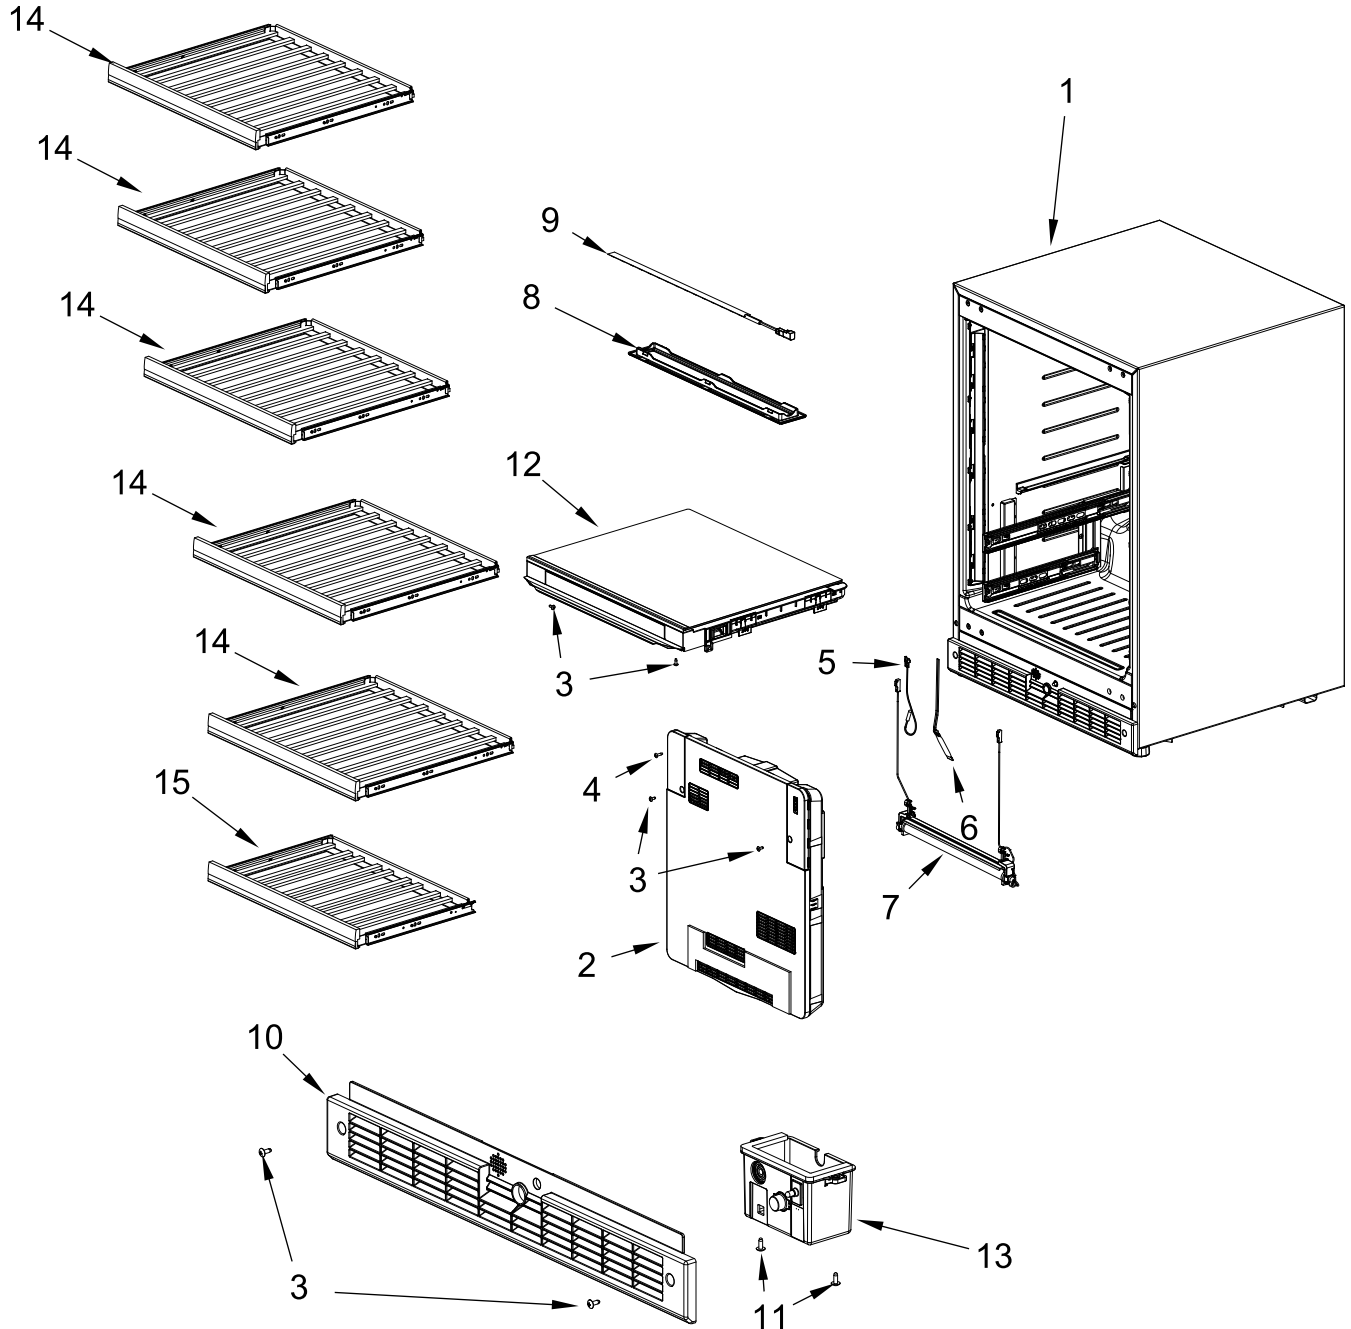

REFRIGERATOR

MODELS:

KUWL214KSB00 (Left Hinge) (Stainless)
KUWR214KSB00 (Right Hinge) (Stainless)

CABINET PARTS

CABINET PARTS

<u>Illus. No.</u>	<u>Part No.</u>	<u>Description</u>	<u>Illus. No.</u>	<u>Part No.</u>	<u>Description</u>	<u>Illus. No.</u>	<u>Part No.</u>	<u>Description</u>
1		Cabinet (Not A Service Part)	5	W11263884	Sensor, Defrost	11	W11371097	Screw
			6	W11359415	Fuse, Temperature	12	W11532916	Assembly, Separator
2	W11532990	Assembly, Evaporator Cover (Includes Fan Motor, Damper and Sensor)	7	W11359416	Defrost Holder and Heater	13	W11359433	Assembly, Switch Box
			8	W11312450	Cover, LED	14	W11532969	Upper, Wine Rack
3	W11371095	Screw	9	W11492253	Assembly, LED	15	W11532977	Lower, Wine Rack
4	W11375760	Screw	10	W11360218	Kick, Plate			

DOOR PARTS

DOOR PARTS

<u>Illus.</u> <u>No.</u>	<u>Part No.</u>	<u>Description</u>
1		Door Assembly
	W11532928	Left Hinge
	W11532919	Right Hinge
2	W11360659	Plate, Push
3	W11371095	Screw

<u>Illus.</u> <u>No.</u>	<u>Part No.</u>	<u>Description</u>
4		Cover, Door Hinge
	W11360661	Right Hinge (Top)/ Left Hinge (Bottom)
	W11360664	Right Hinge (Bottom)/ Left Hinge (Top)