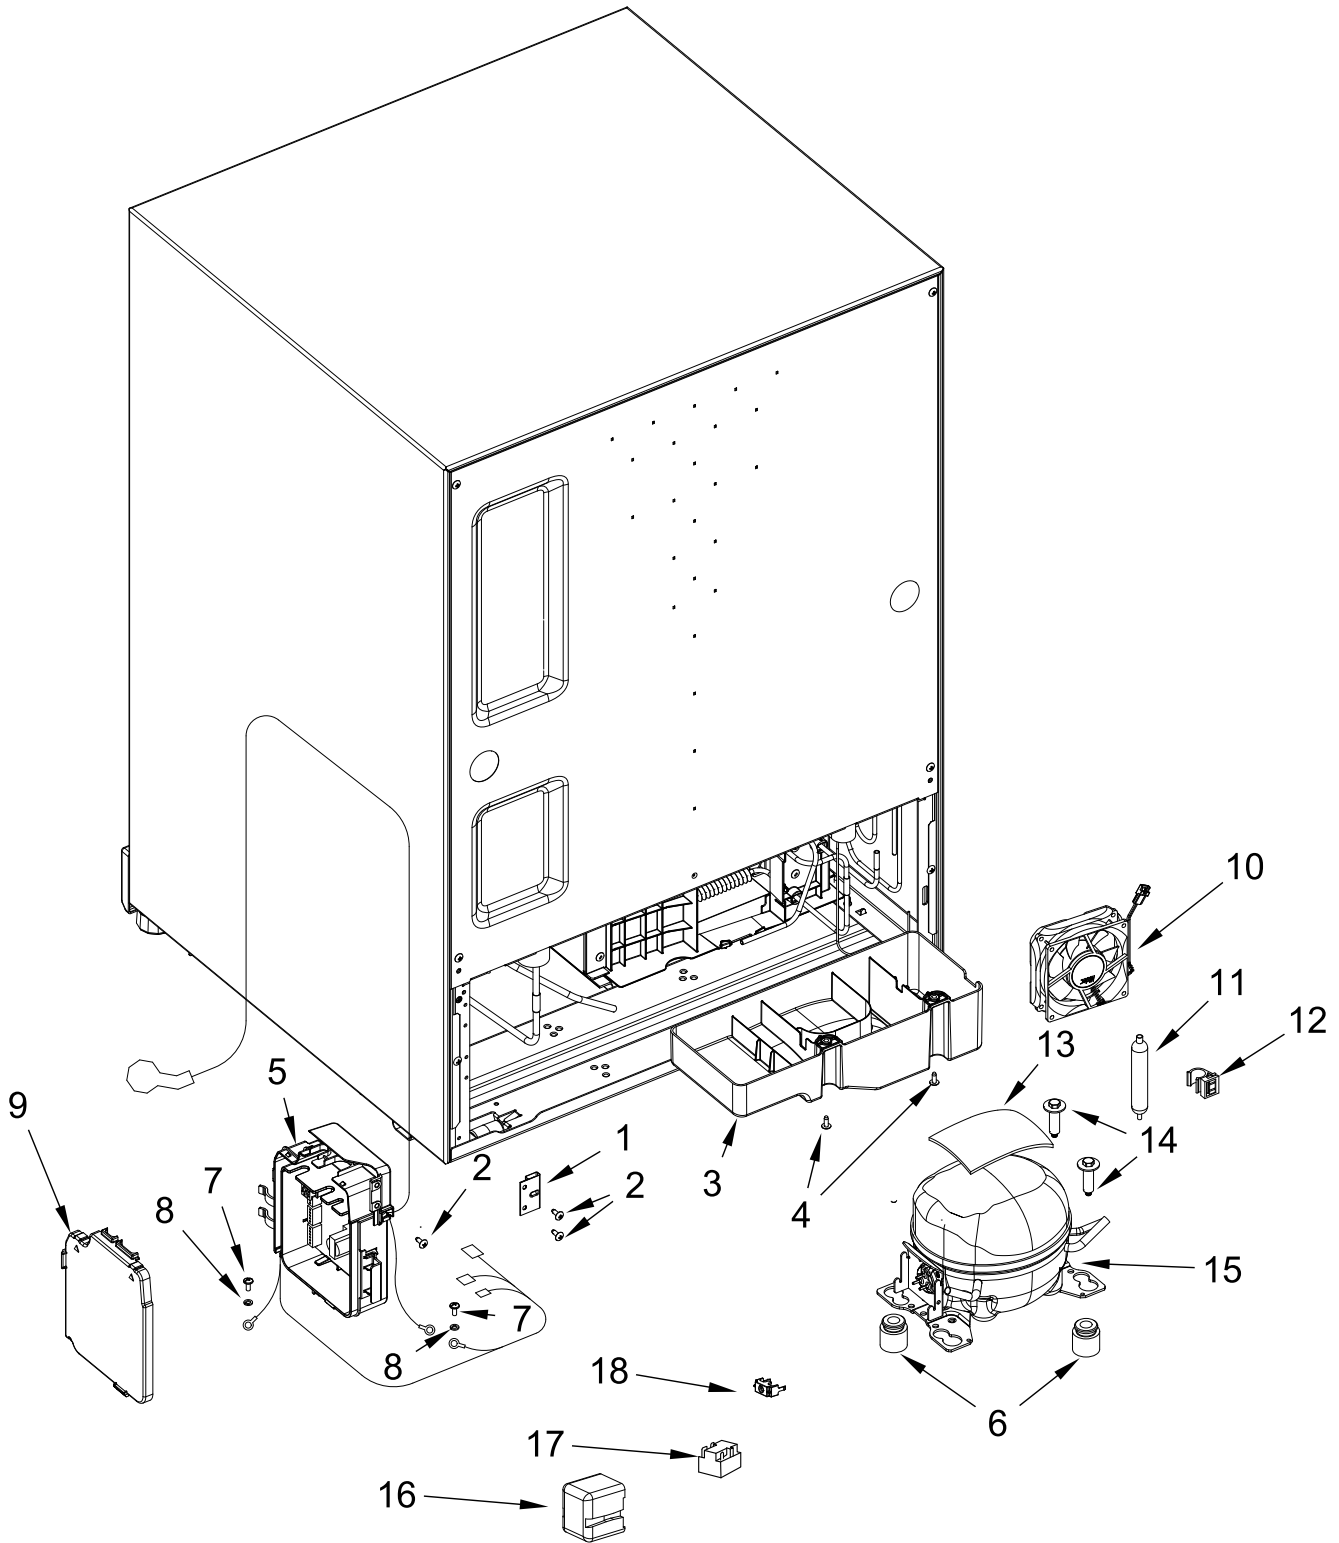

UNIT PARTS

UNIT PARTS

<u>Illus.</u> <u>No.</u>	<u>Part No.</u>	<u>Description</u>	<u>Illus.</u> <u>No.</u>	<u>Part No.</u>	<u>Description</u>	<u>Illus.</u> <u>No.</u>	<u>Part No.</u>	<u>Description</u>
1	W10270517	Clamp, Cord	8	W11265570	Washer	16	W11568820	Cover
2	W11371097	Screw	9	W11313206	Cover, PCB	17	W11422771	PTC Thermistor
3	W11360241	Water Pan, Evaporator	10	W11360536	Assembly, Fan Motor	18	W11568812	Protector, Motor
4	W11375763	Screw	11	W10805035	Drier (Service Drier Without Dye)			REFRIGERANT CHARGE
5	W11532957	Assembly, PCB Box (Includes Power Cord)	12	W11265569	Clamp			52 grams (R600a)
6	4344779	Grommet, Compressor	13	W11360595	Compressor, Rubber			
7	4344826	Screw	14	W10772873	Bolt			
			15	W11531824	Compressor