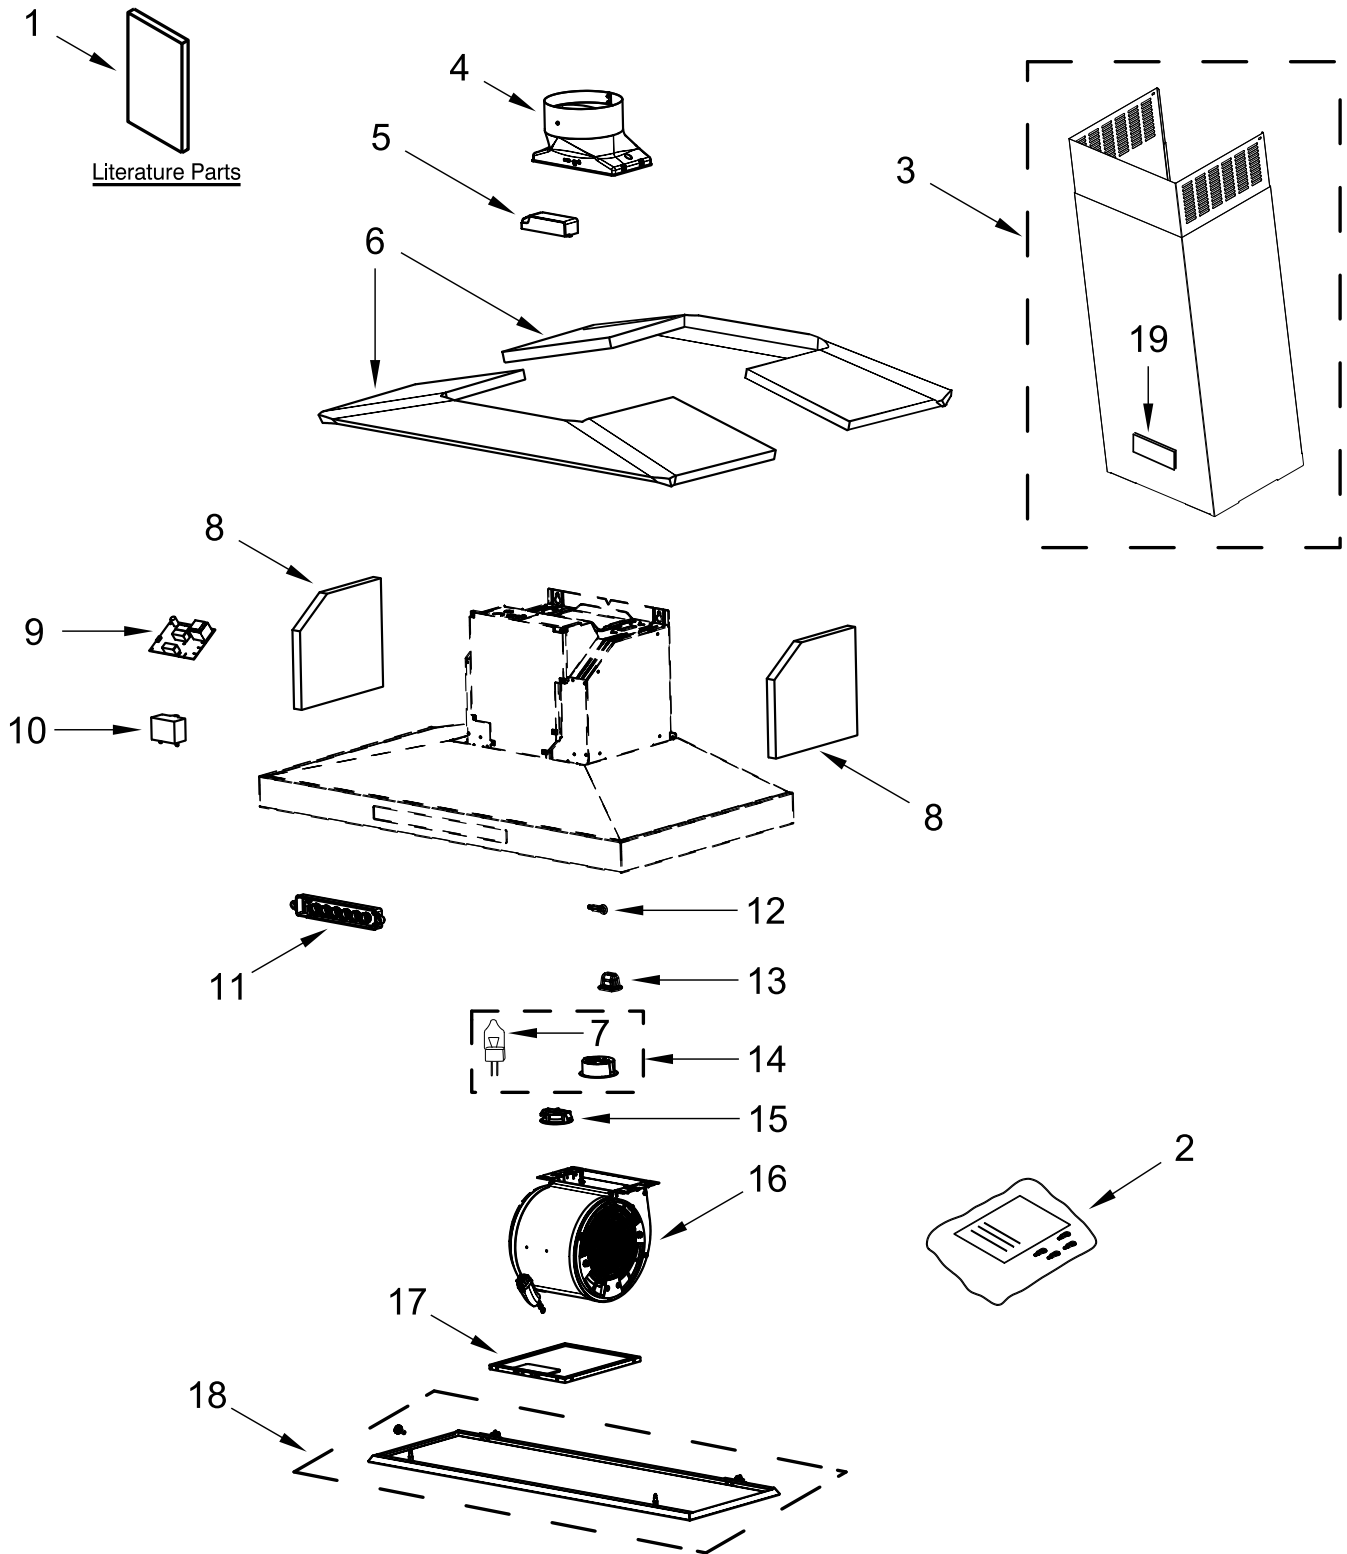

KitchenAid®

**42" PROFESSIONAL HOOD
(Island-Mount Perimetric Canopy)**

MODELS:

KVIB602DSS3 (Stainless)

HOOD PARTS

HOOD PARTS

<u>Illus. No.</u>	<u>Part No.</u>	<u>Description</u>	<u>Illus. No.</u>	<u>Part No.</u>	<u>Description</u>	<u>Illus. No.</u>	<u>Part No.</u>	<u>Description</u>
1		Literature Parts	10	W11245979	Capacitor (25 MF)	19		Badge
	W10674119	Use and Care Guide	11	W10716813	Control, Electronic		W10518673	Stainless ACCESSORIES
2	W10795224	Hardware, Installation	12	W10716822	Sensor, Speed		W10692910	Kit, Charcoal Filter (For non-vented installations only)
3	W11321336	Chimney, Upper and Lower	13	W10735735	Clip, Panel		W10692909	Kit, Recirculation (For non-vented installations only)
4	W10592040	Damper, Hood	14	W10638164	Assembly, Light		W10688278	Kit, Chimney Extension
5	W11281878	Driver, LED	15	W10795142	Light, LED		W10446915	Kit, 6" Makeup Air
6		Insulation	16	W10638161	Blower, Fan		W10613691	Kit, Power Cord
	W10735400	42" Model Only	17	W10727013	Filter, Grease		W10692945	Kit, In-Line Smart
7	W10571723	Bulb, Halogen 40 Watts	18		Panel, Perimetric			
				W10735402	42" Model Only			
8	W10717244	Insulation, Side						
9	W11291913	Board, Control						