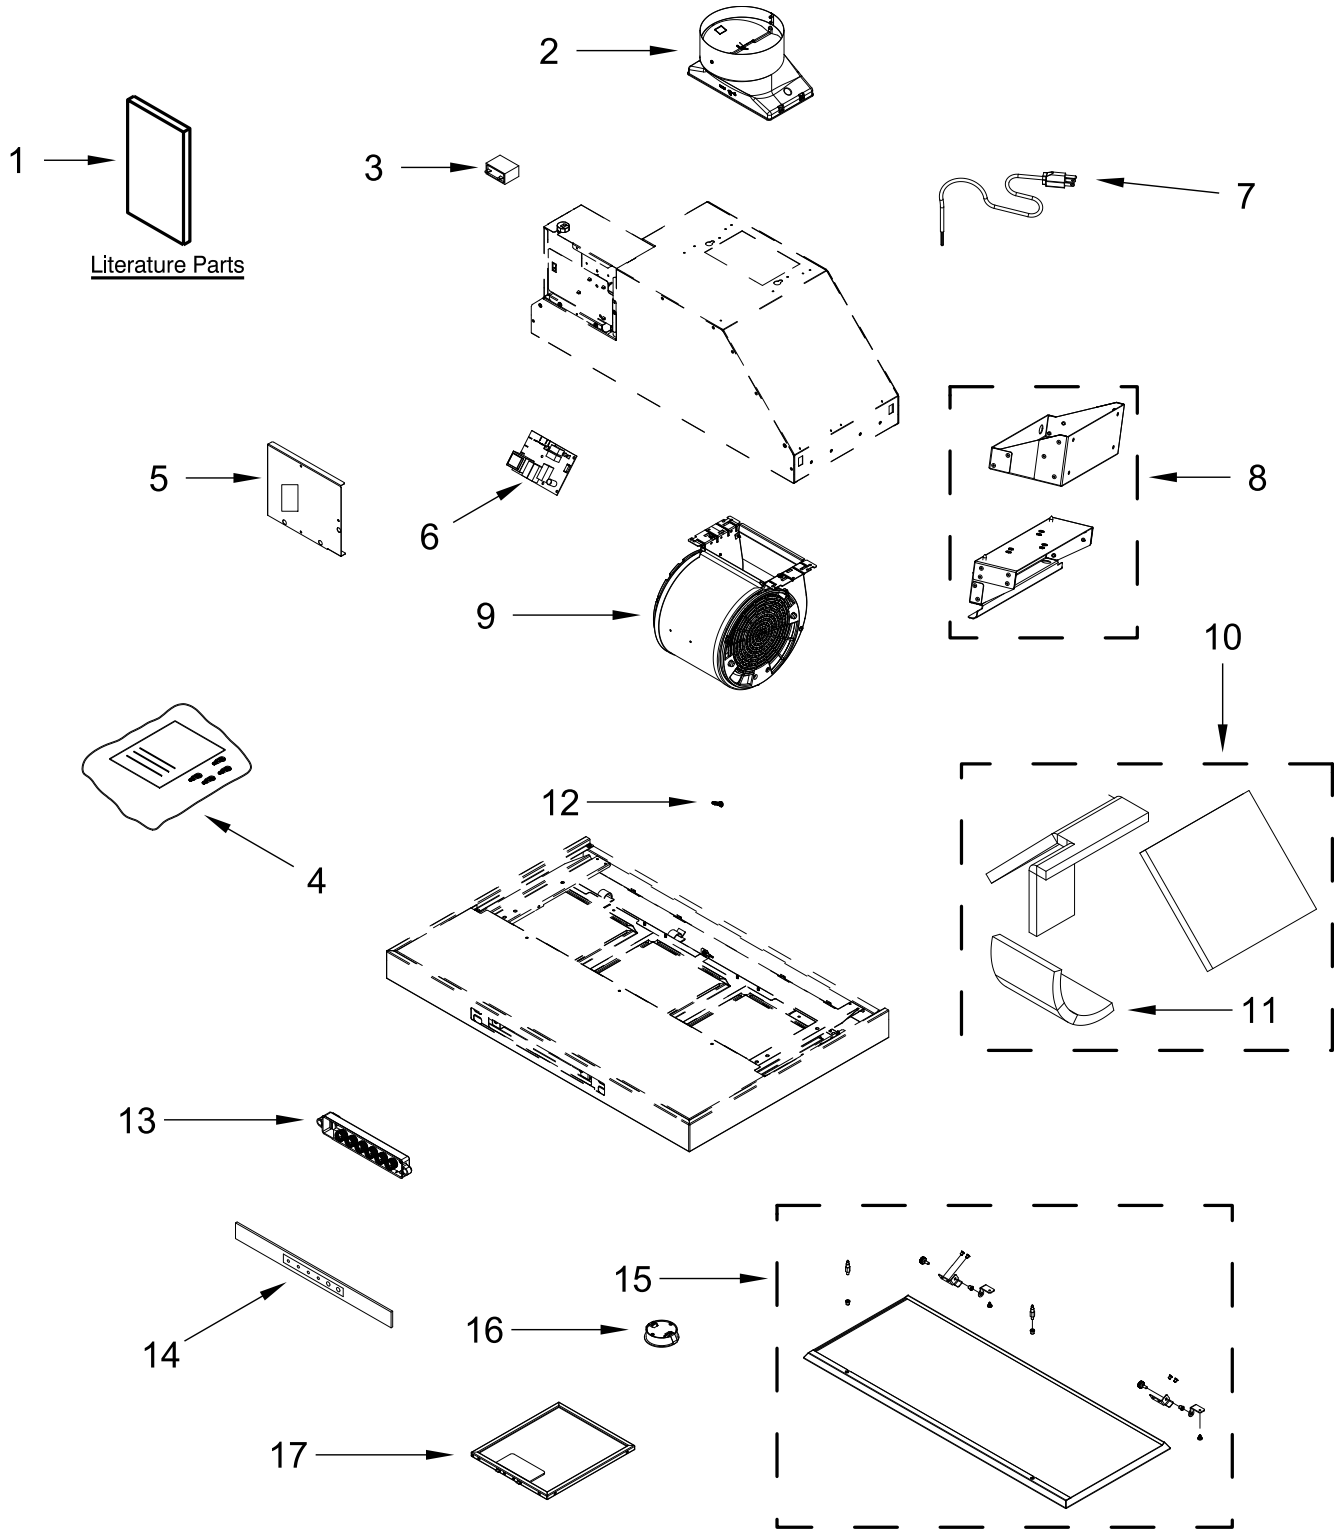

**KitchenAid®**

**30" AND 36" PROFESSIONAL HOODS**

**MODELS:**

KVUB400GSS03 (Stainless)

KVUB406GSS03 (Stainless)

# HOOD PARTS

# HOOD PARTS

<u>Illus. No.</u>	<u>Part No.</u>	<u>Description</u>	<u>Illus. No.</u>	<u>Part No.</u>	<u>Description</u>	<u>Illus. No.</u>	<u>Part No.</u>	<u>Description</u>
1		Literature Parts	7	W11157556	Cord, Power	12	W10716822	Sensor, Speed
	W11468698	Owner's Manual	8		Kit, Upper & Lower Bracket	13	W11613021	Control, Electronic
2	W10592040	Damper, Hood		W11157534	30" Model Only	14	W11157538	Glass, Capacitive
3	W11328673	Capacitor		W11157564	36" Model Only	15	W10735352	Panel, Perimetric
4	W11157524	Hardware, Installation	9	W10291577	Assembly, Fan	16	W11488580	Light, LED
5	W11157563	Cover, Junction Box	10	W11157521	Kit, Insulation	17	W10727013	Filter, Grease
6	W11612969	Board, Power	11	W10894814	Insulation, Motor			