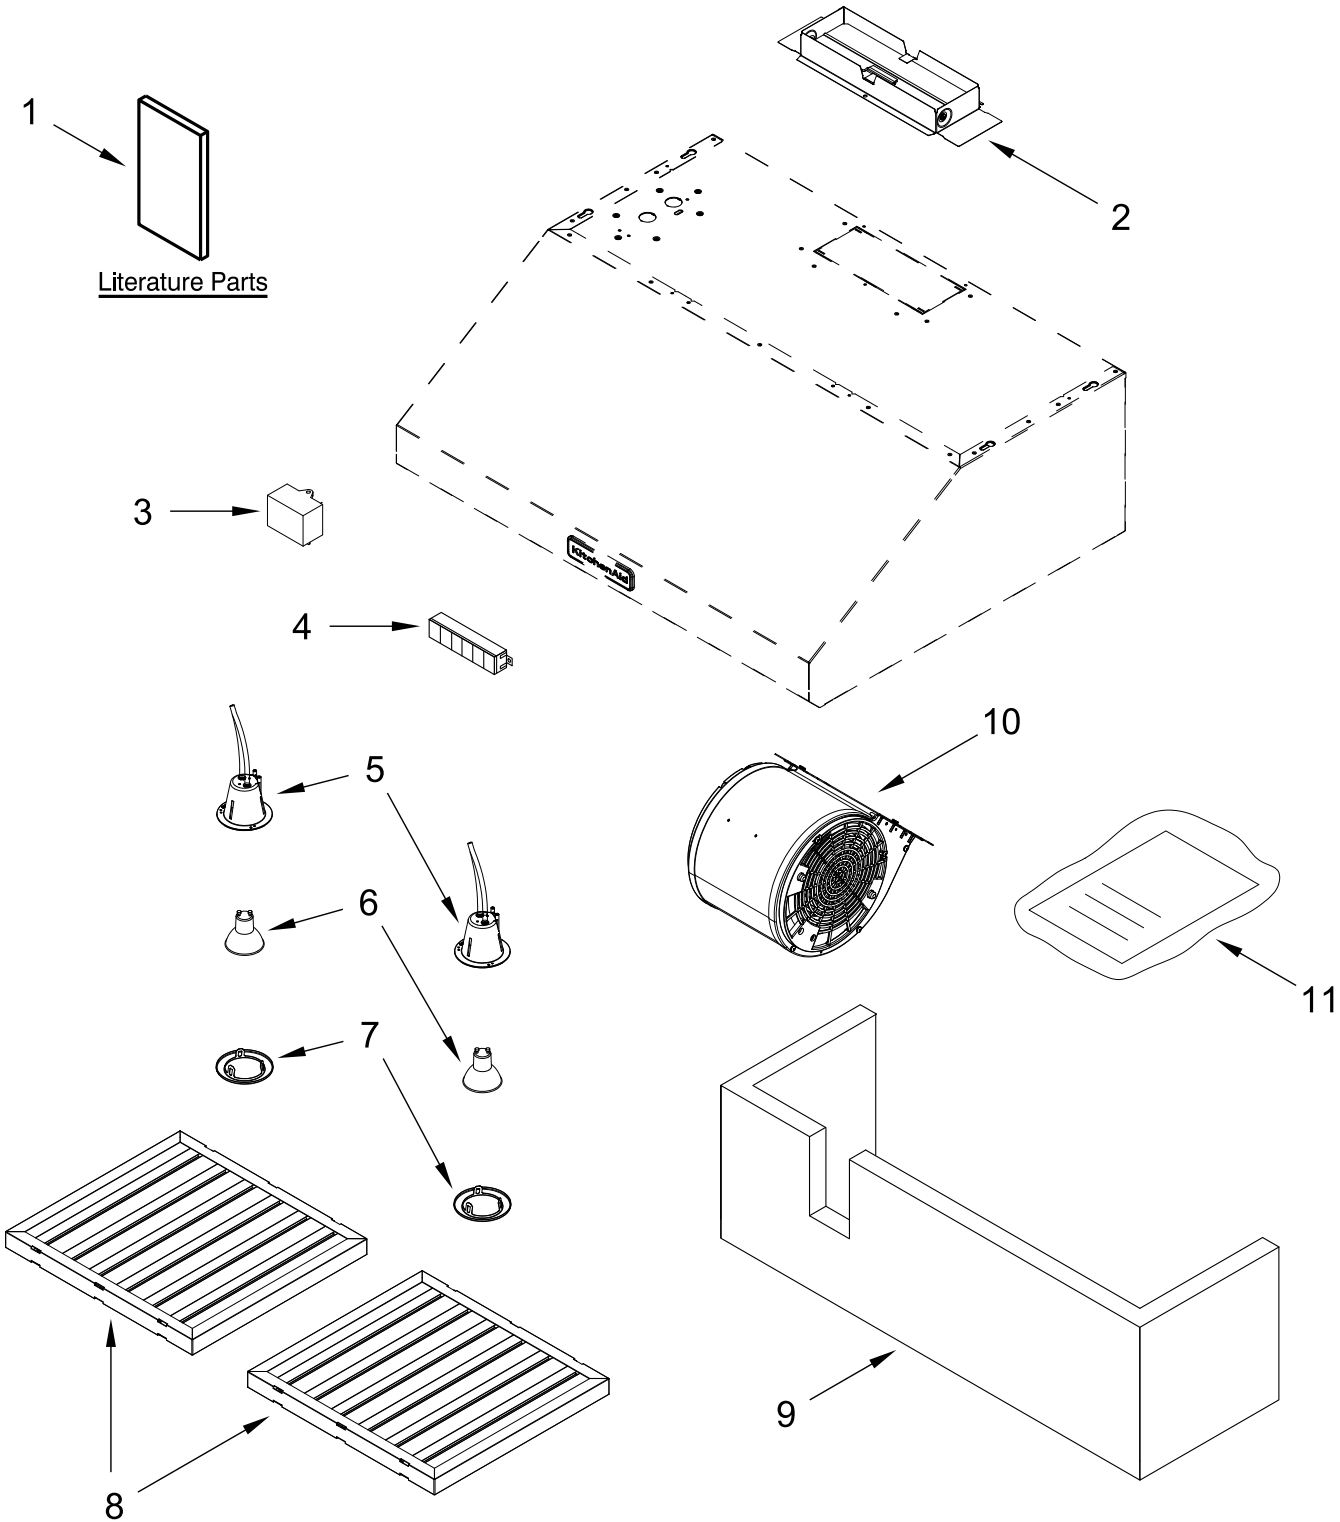

KitchenAid[®]

**30" AND 36" PROFESSIONAL HOOD
(Under the Cabinet Mount)**

MODELS:

KVUC600KSS0 (Stainless)

KVUC606KSS0 (Stainless)

HOOD PARTS

HOOD PARTS

<u>Illus.</u> <u>No.</u>	<u>Part No.</u>	<u>Description</u>
1		Literature Parts
	W11423733	Owner's Manual
2	W11512452	Damper
3	W11245979	Capacitor (25 MF)
4	W11514909	Control
5	W11512046	Housing, Lamp
6	W11388445	Lamp, LED

<u>Illus.</u> <u>No.</u>	<u>Part No.</u>	<u>Description</u>
7	W10351924	Bezel, Lamp
8		Filter, Grease
	W10351890	30" Model Only
	W10351892	36" Model Only
9		Insulation
	W11514915	30" Model Only
	W11514916	36" Model Only