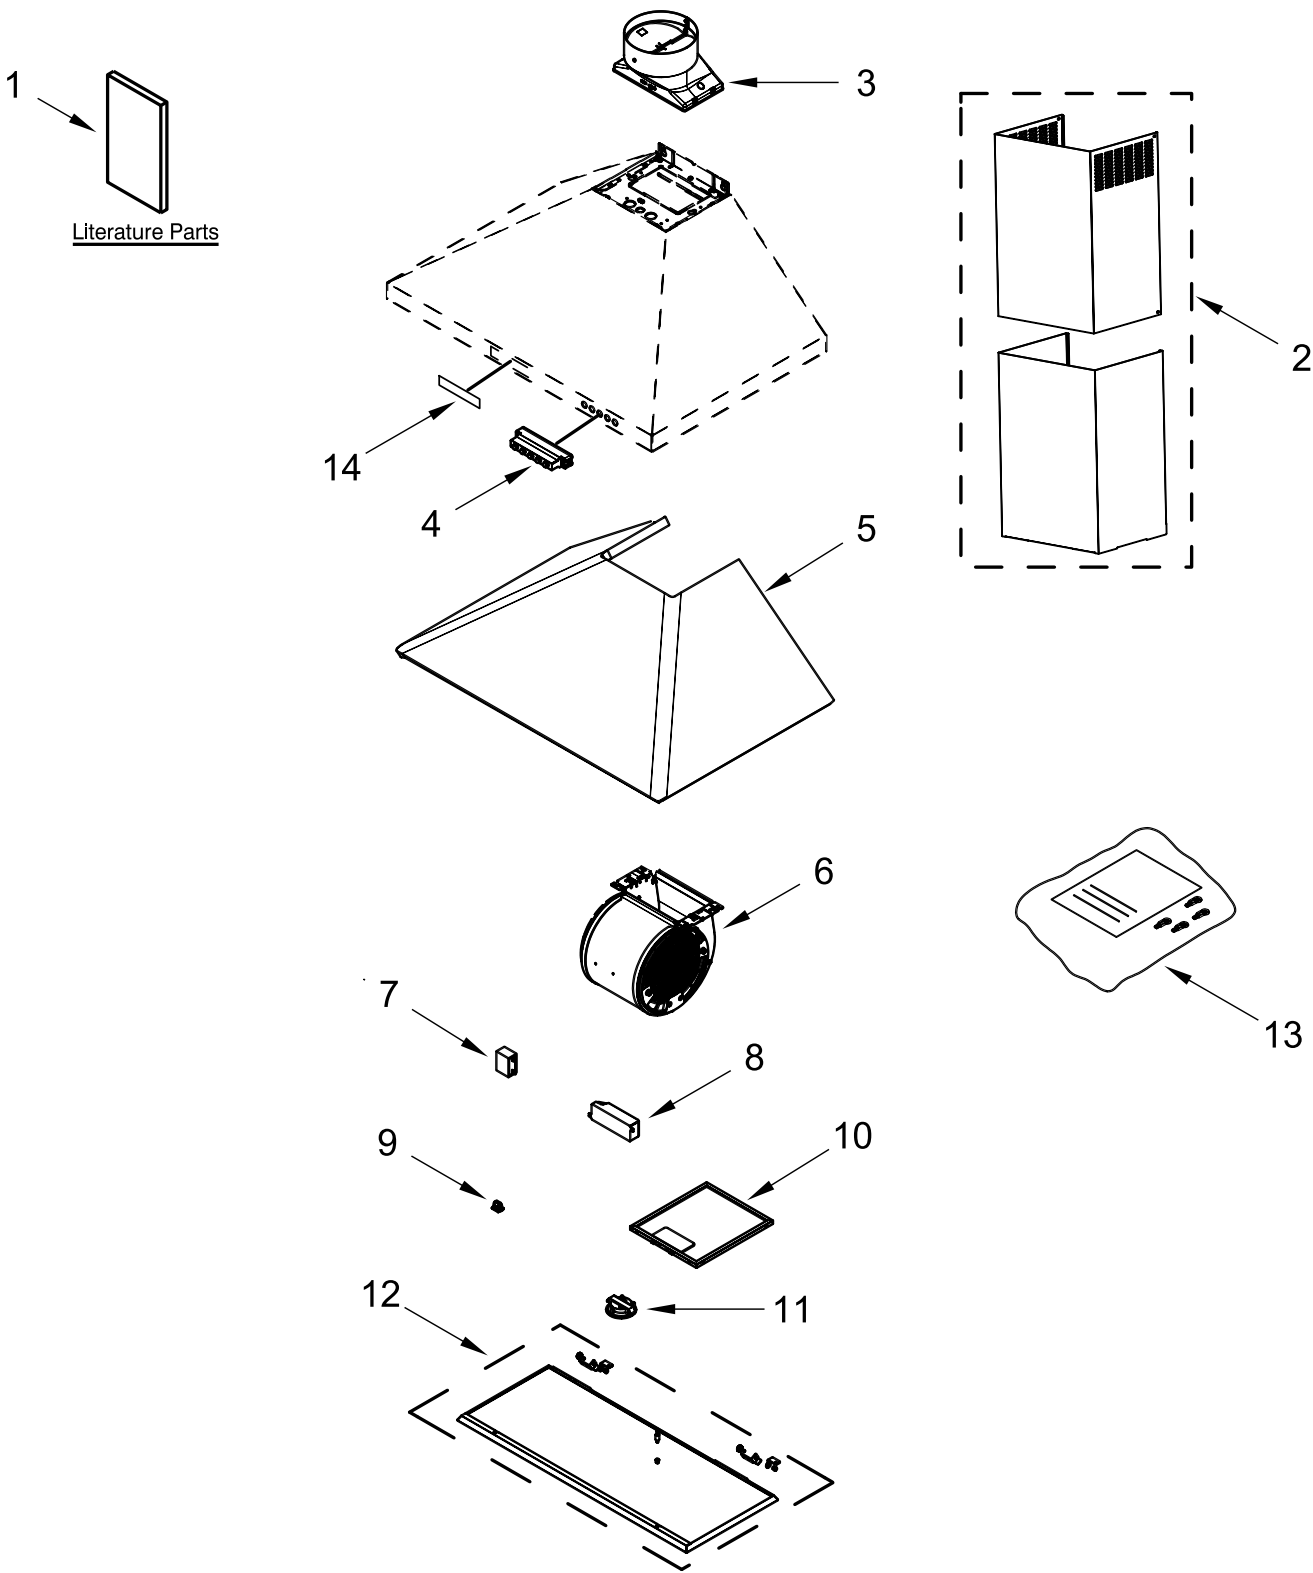

KitchenAid®

**30" AND 36" PROFESSIONAL HOOD
(Wall-Mount Perimetric Canopy)**

MODELS:

KVWB400DSS4 (Stainless)

KVWB406DSS4 (Stainless)

HOOD PARTS

HOOD PARTS

<u>Illus.</u> <u>No.</u>	<u>Part No.</u>	<u>Description</u>	<u>Illus.</u> <u>No.</u>	<u>Part No.</u>	<u>Description</u>	<u>Illus.</u> <u>No.</u>	<u>Part No.</u>	<u>Description</u>
1		Literature Parts	6	W11351634	Motor, Blower	13	W11038859	Hardware, Installation
	W10674121	Use and Care Guide	7	W11328673	Capacitor	14	W10518673	Nameplate
2	W11354650	Chimney, Upper and Lower	8	W11281878	Driver, LED			
3	W10592040	Damper, Hood	9	W10735735	Clip, Panel			
4	W10727063	Control, Electronic	10	W10727013	Filter, Grease			
5		Insulation	11	W11488580	Light, LED			
	W10735403	30" Model Only	12		Panel, Perimetric			
	W10735407	36" Model Only		W10735352	30" Model Only			
				W10735373	36" Model Only			