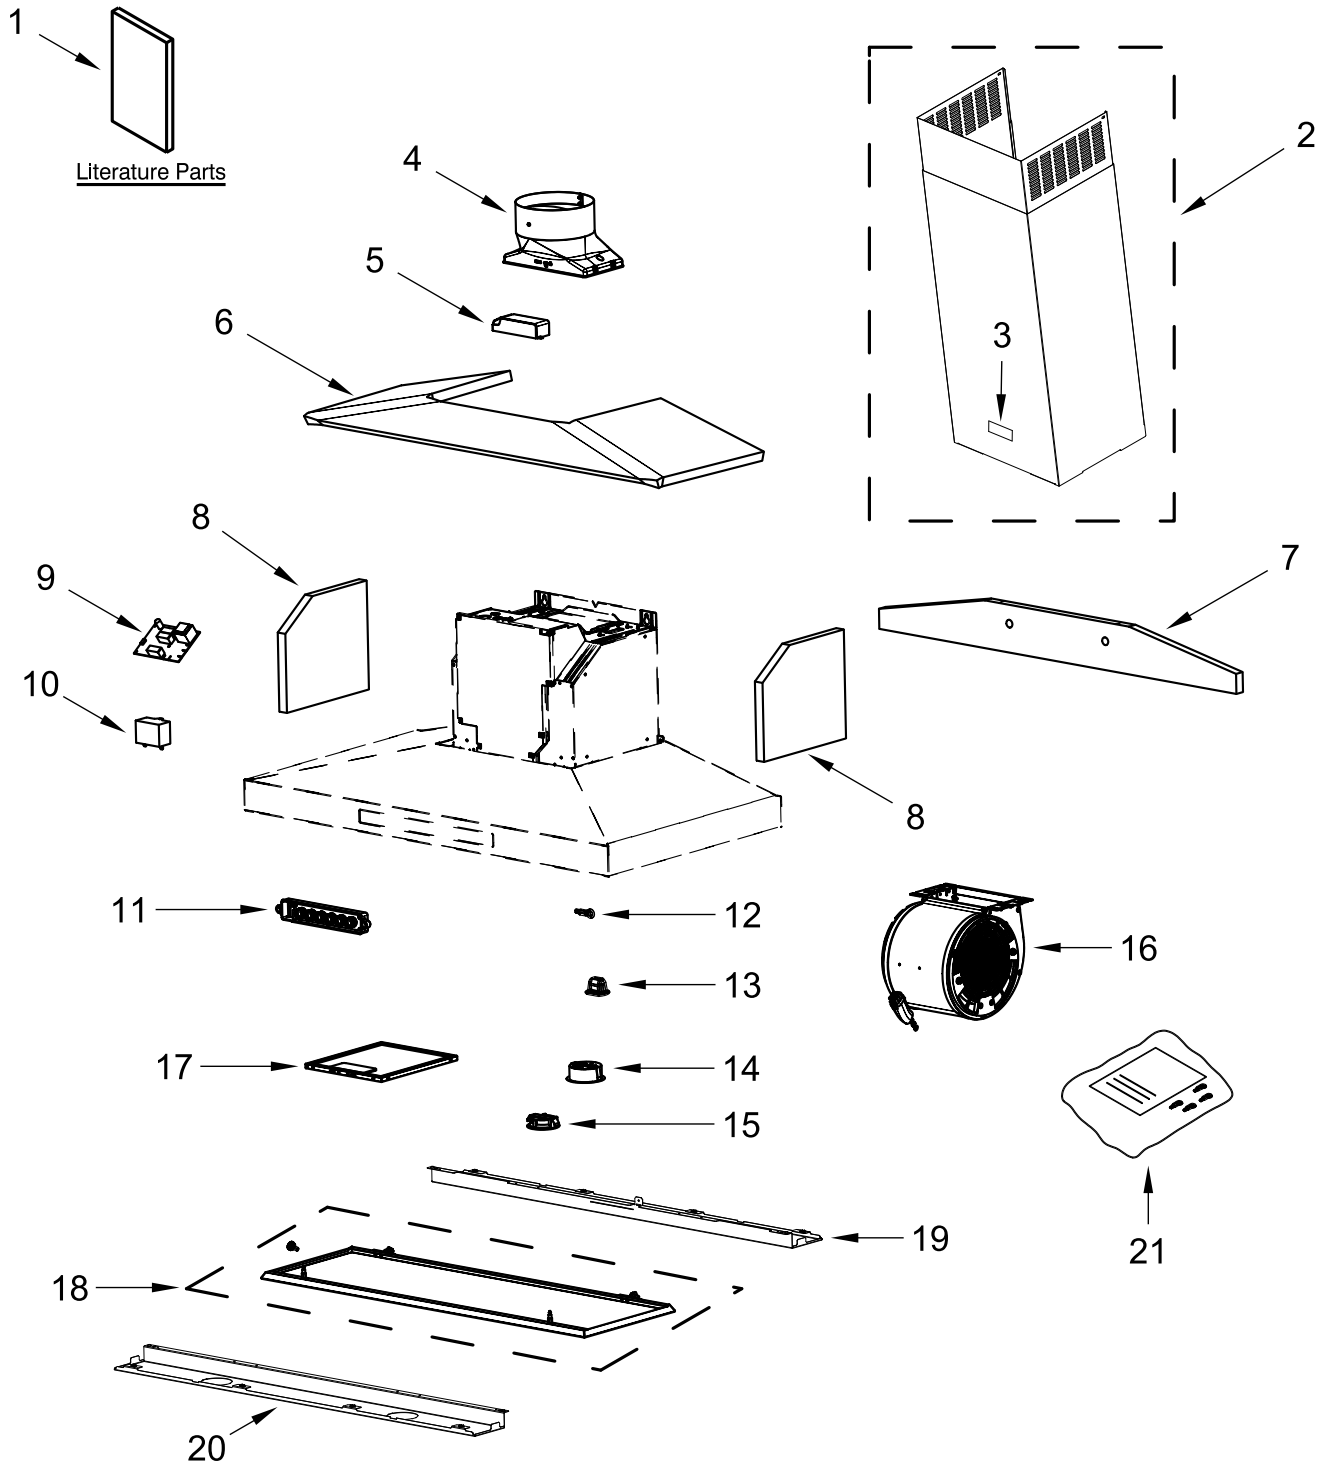

KitchenAid®

**HOOD AND VENTILATION SYSTEMS
(Wall-Mount Perimetric Canopy)**

MODELS:

KVWB600HBS3 (Black Stainless)

KVWB606HBS3 (Black Stainless)

HOOD PARTS

HOOD PARTS

<u>Illus. No.</u>	<u>Part No.</u>	<u>Description</u>
1		Literature Parts
	W11230974	Use and Care Guide
	W11250860	Warranty Page
2	W11339708	Chimney, Upper and Lower
3	W10518673	Nameplate
4	W10592040	Damper, Hood
5	W11281878	Driver, LED
6		Insulation
	W10716812	30" Model Only
	W10727039	36" Model Only
7		Insulation, Back
	W10727038	30" Model Only
	W10727040	36" Model Only

<u>Illus. No.</u>	<u>Part No.</u>	<u>Description</u>
8	W10717244	Insulation, Side
9	W11291913	Board, Control
10	W11245979	Capacitor (25 MF)
11	W10716813	Control, Electronic
12	W10716822	Sensor, Speed
13	W10735735	Clip, Panel
14	W10638164	Assembly, Light
15	W11488580	Light, LED
16	W10638161	Blower, Fan
17	W10727013	Filter, Grease
18		Panel, Perimetric
	W11291916	30" Model Only
	W11291920	36" Model Only

<u>Illus. No.</u>	<u>Part No.</u>	<u>Description</u>
19		Light Panel, Rear
	W11330959	30" Model Only
	W11330964	36" Model Only
20		Light Panel, Front
	W11743954	30" Model Only
	W11743957	36" Model Only
21	W11291918	Hardware, Installation