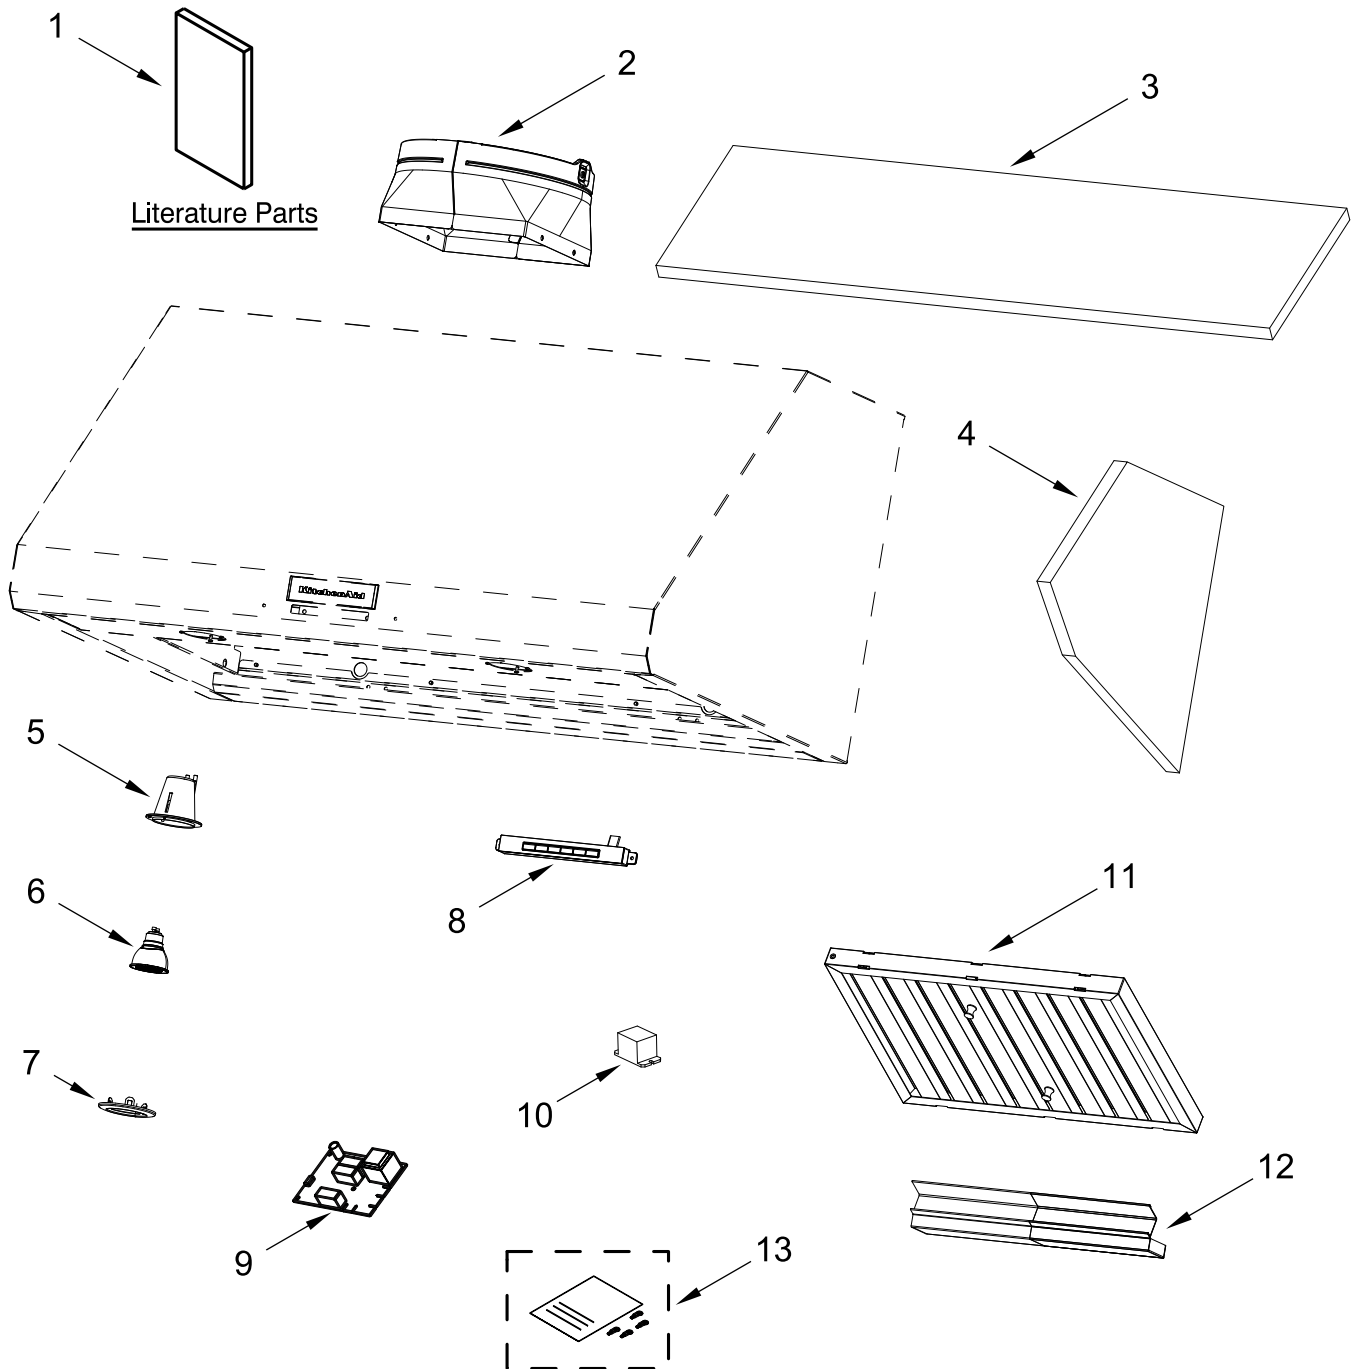

**KitchenAid®**

**36" AND 48" PROFESSIONAL HOOD  
(Wall Mount Canopy)**

**MODELS:**

KVWC906KSS0 (Stainless)

KVWC908KSS0 (Stainless)

# HOOD PARTS

# HOOD PARTS

<u>Illus.</u> <u>No.</u>	<u>Part No.</u>	<u>Description</u>
1		Literature Parts
	W11423732	Use and Care Guide
2	W11156393	Assembly, Damper
3		Insulation
	W11565537	36" Model
	W11565539	48" Model
4	W11565542	Insulation, Side
5	W11565528	Socket, Lamp