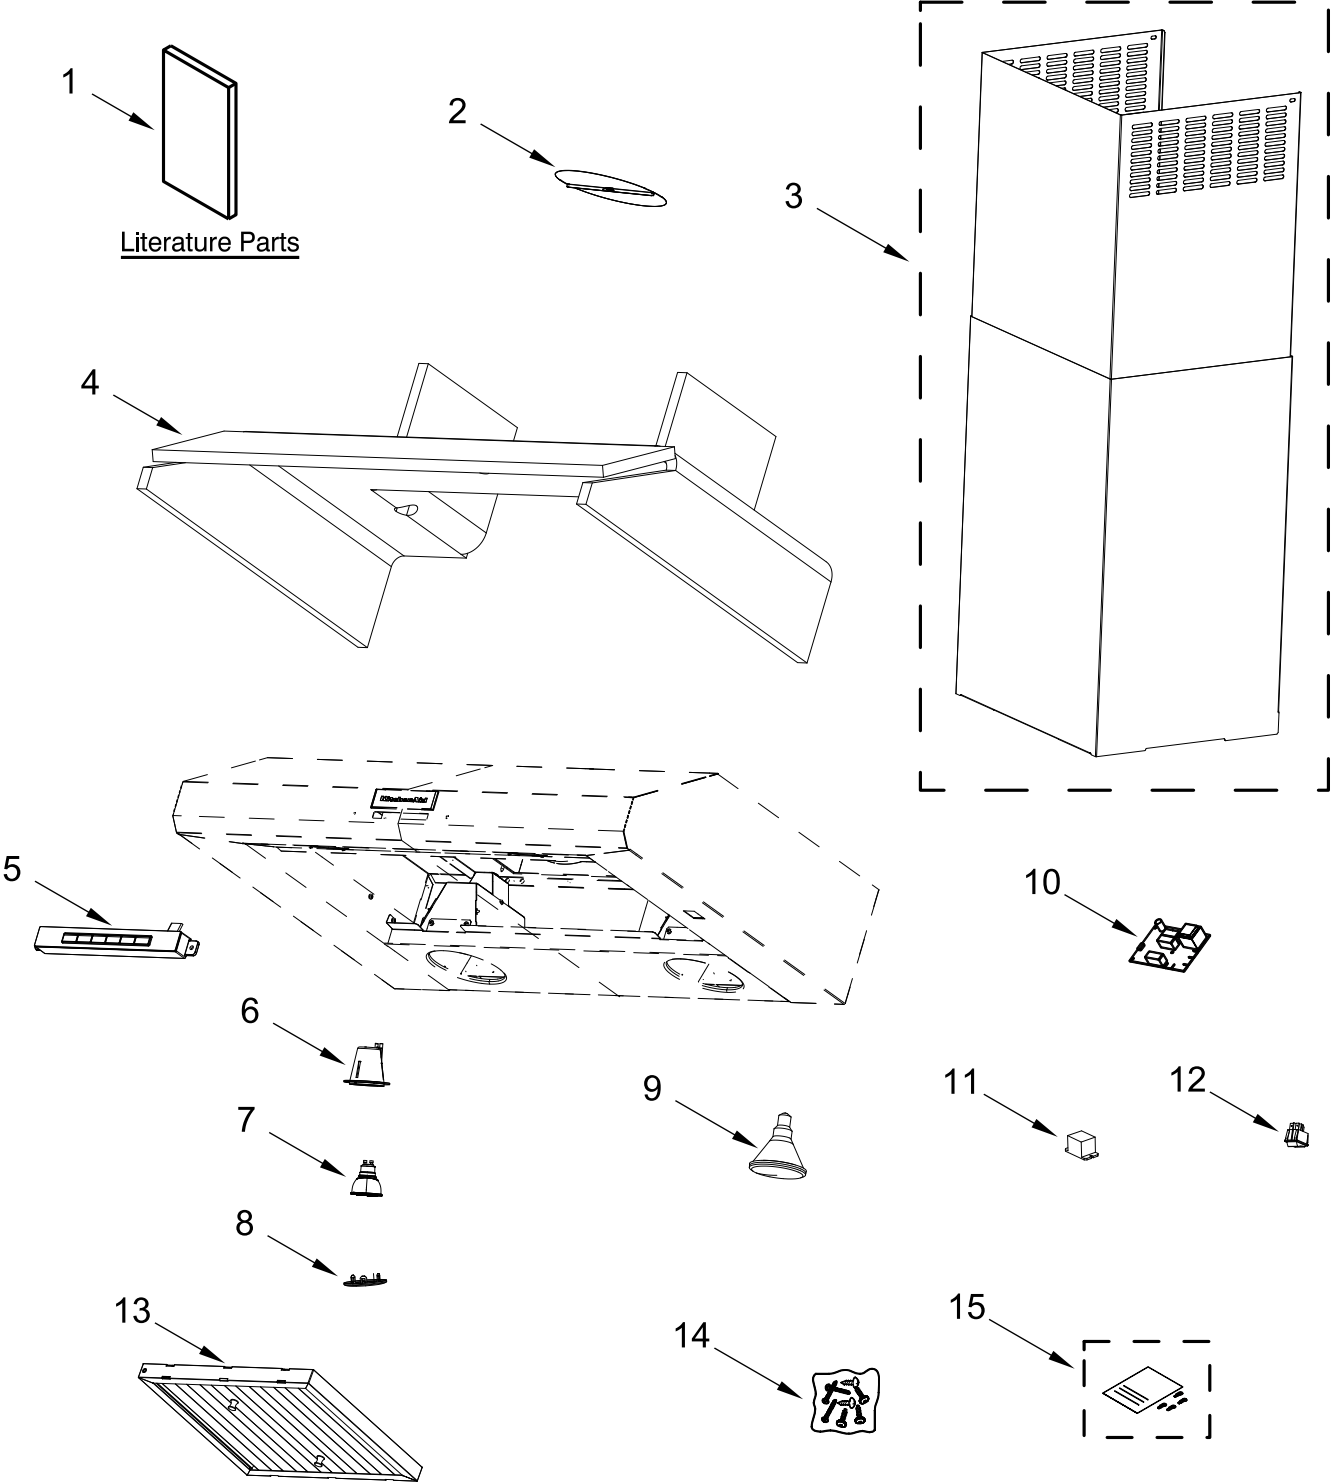

KitchenAid®

**36" & 48" PROFESSIONAL HOOD
(Wall-Mount Canopy)**

MODELS:

KVWC956KSS0 (Stainless)

KVWC958KSS0 (Stainless)

HOOD PARTS

HOOD PARTS

<u>Illus.</u> <u>No.</u>	<u>Part No.</u>	<u>Description</u>
1		Literature Parts
	W11423749	Use and Care Guide
2	W11551389	Damper
3	W11388446	Chimney, Upper and Lower
4		Insulation
	W11565655	36" Model
	W11565656	48" Model

<u>Illus.</u> <u>No.</u>	<u>Part No.</u>	<u>Description</u>
5	W11565533	Control, Electronic
6	W11565528	Socket, Lamp
7	W11388445	Lamp, LED
8	W10351924	Bezel, Lamp
9	W10294005	Lamp, IR
10	W11565531	Filter, Noise
11	W11565541	Relay
12	W10351934	Switch, (On/Off)