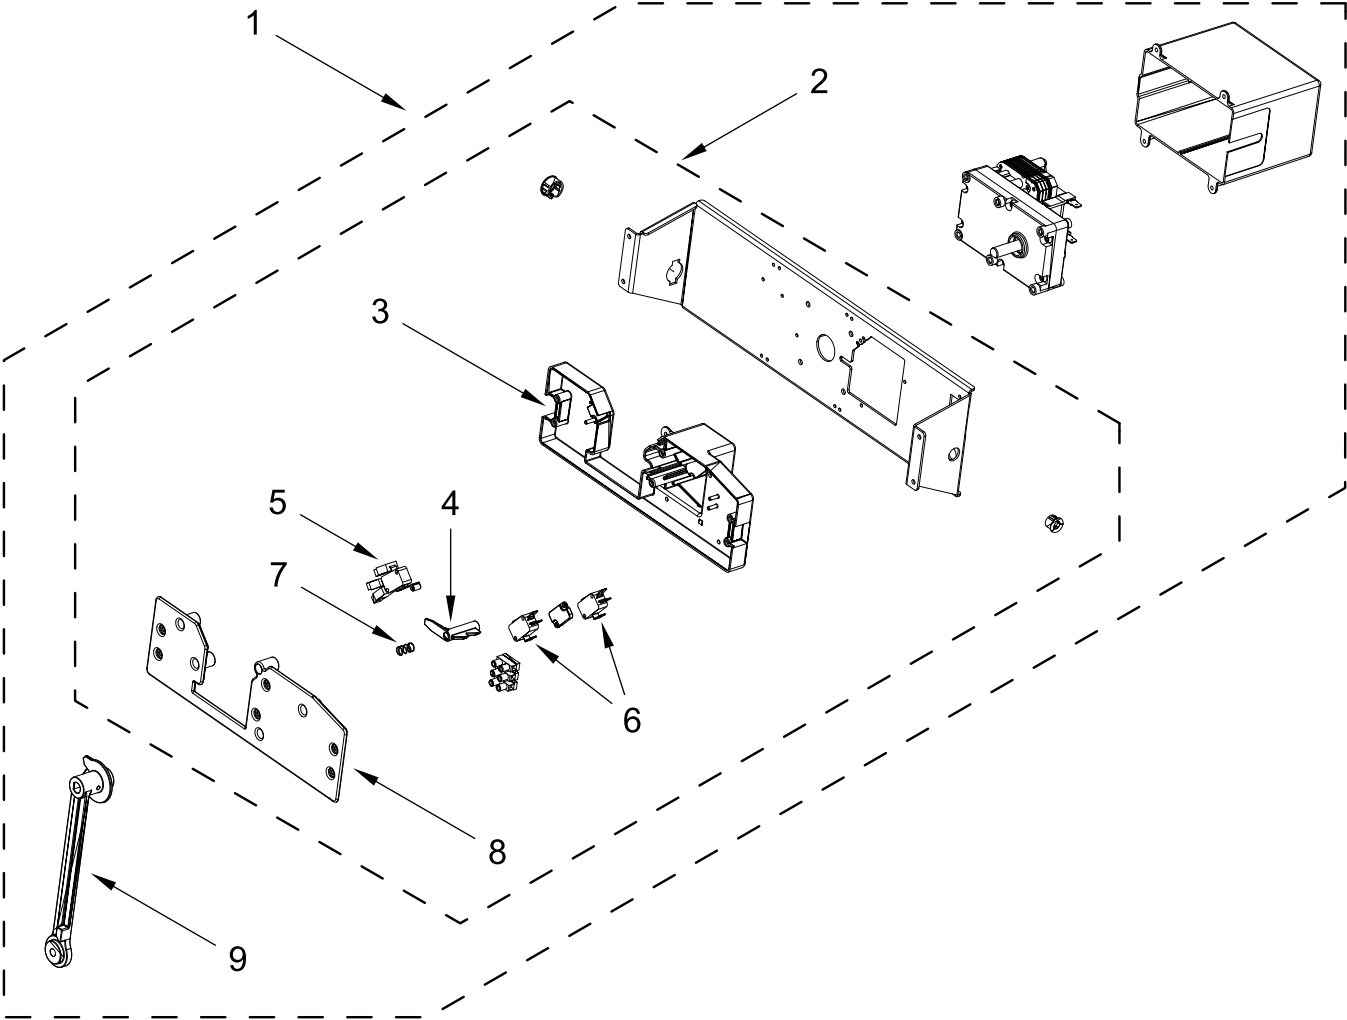

MOTOR ASSEMBLY PARTS

MOTOR ASSEMBLY PARTS

<u>Illus.</u> <u>No.</u>	<u>Part No.</u>	<u>Description</u>	<u>Illus.</u> <u>No.</u>	<u>Part No.</u>	<u>Description</u>	<u>Illus.</u> <u>No.</u>	<u>Part No.</u>	<u>Description</u>
1	W11187308	Assembly, Motor	5	W10398341	Microswitch	8	W11097343	Cover, Front Switch Holder Plenum Motor
2	W10801493	Assembly, Drive Motor Switch	6	W10398343	Microswitch	9	W10421277	Arm, Lower
3	W11097371	Cover, Back Switch Holder Plenum Motor	7	W10469579	Spring, Button			
4	W10681777	Cam, Plenum Arm Lower