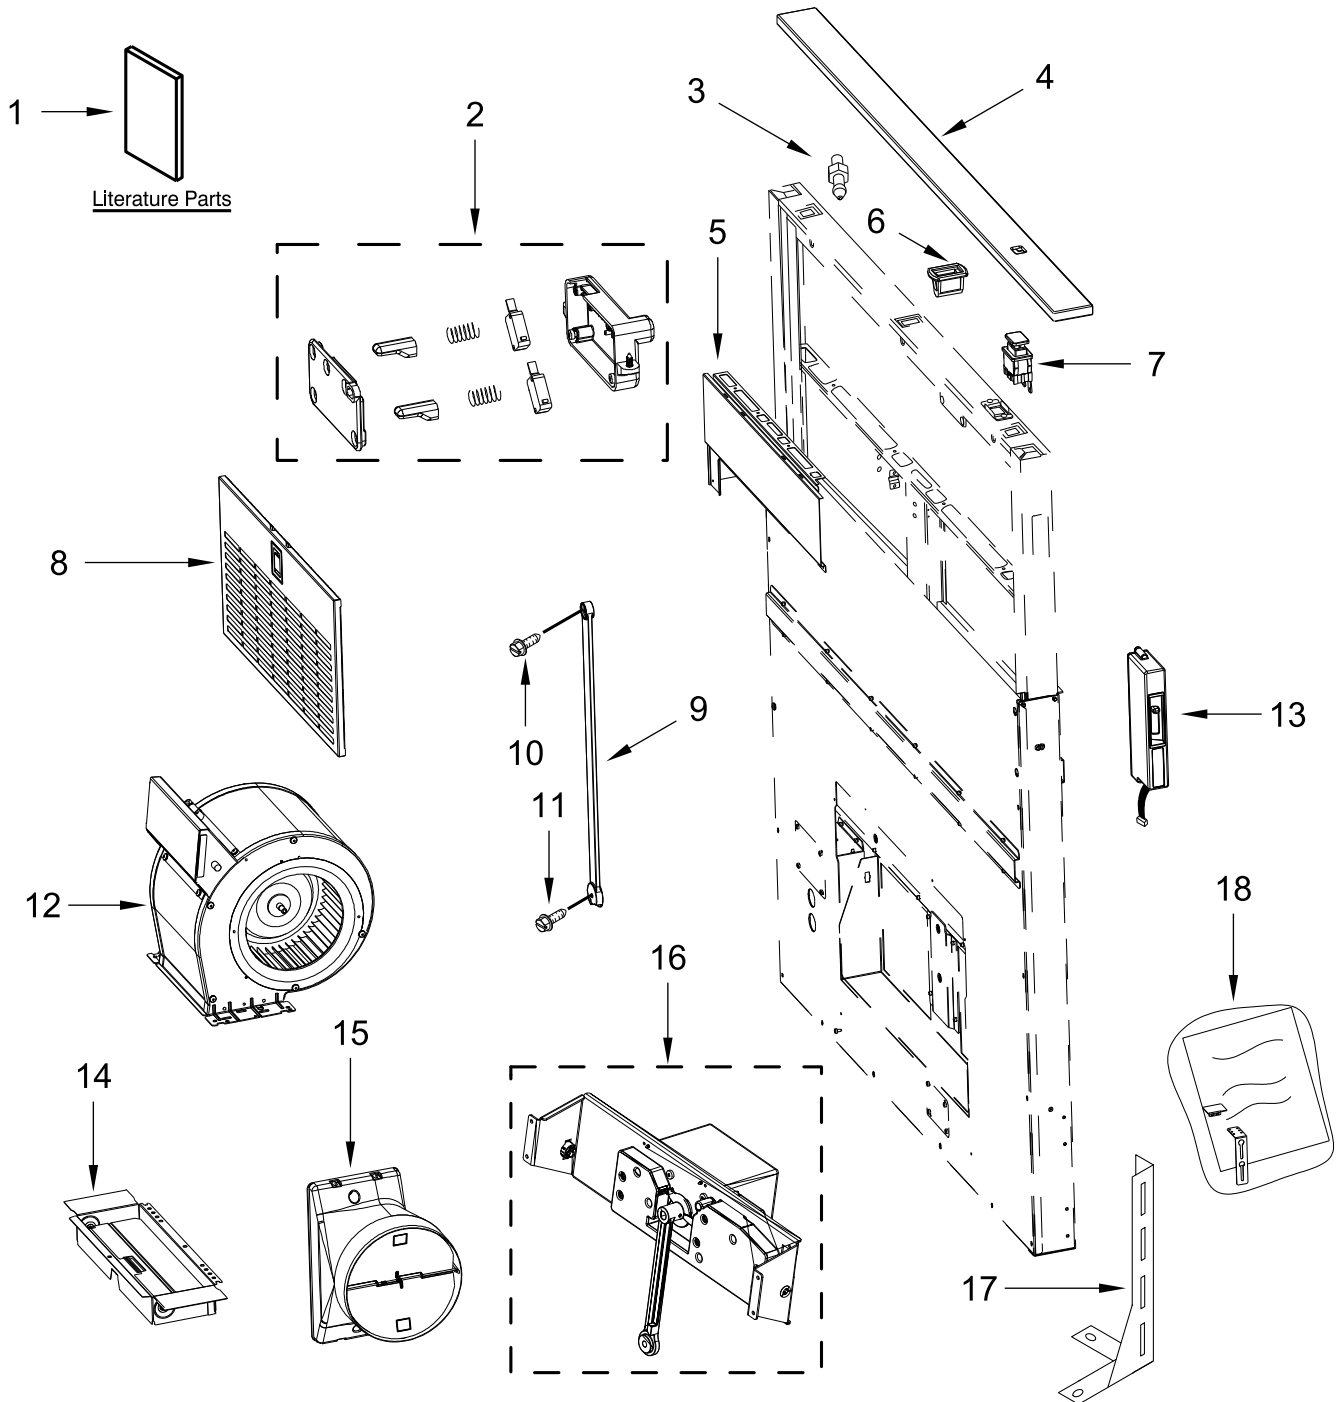

# VENTILATION PARTS

<u>Illus. No.</u>	<u>Part No.</u>	<u>Description</u>	<u>Illus. No.</u>	<u>Part No.</u>	<u>Description</u>	<u>Illus. No.</u>	<u>Part No.</u>	<u>Description</u>
1		Literature Parts	7	W10899381	Button, Control	16	W11187308	Assembly, Motor
	W11508739	Owner's Manual	8		Filter, Grease			(See Motor Assembly
2	W11097349	Kit, Switch Filter		W10422877	30" Model			Parts page for full
3	W10421517	Clip, Top Trim		W10422876	36" Model			breakdown)
4		Trim, Top	9	W10421280	Arm, Upper	17	W11233209	Leg, Lower Support
	W10421498	30" Stainless	10	W10422765	Screw Upper	18	W10422167	Hardware, Installation
	W10421522	36" Stainless	11	W10422764	Screw Lower			FOLLOWING PARTS
5		Cover, Front	12	W10849492	Assembly, Blower			NOT ILLUSTRATED
	W10798407	30" Model	13	W11088233	Control, Hood		W10798405	30" Tape Kit
	W10798400	36" Model	14	W11512452	Damper		W10798404	36" Tape Kit
6	W10421518	Clip, Top Trim	15	W10313841	Damper, Hood			