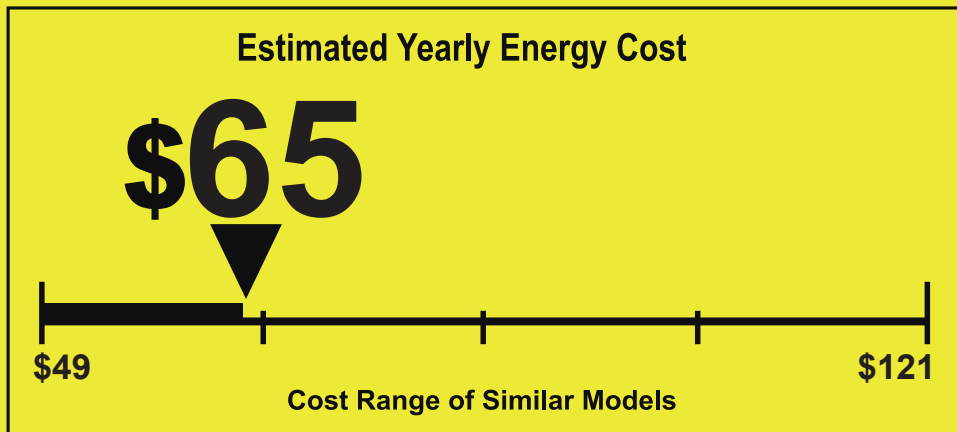

U.S. Government

Federal Law prohibits removal of this label before consumer purchase.

ENERGYGUIDE

Room Air Conditioner
Without Reverse Cycle
With Louvered Sides

LG Electronics U.S.A., Inc.(LG)
Model : LW8017ERSM
Capacity : 8,000 BTUs

12.0

Combined Energy Efficiency Ratio

Your cost will depend on your utility rates and use.

- Cost range based only on models of similar capacity without reverse cycle and with louvered sides.
- Estimated annual energy cost is based on a national average electricity cost of 13 cents per kWh and a seasonal use of 8 hours a day over a 3 month period.
- For more information, visit www.ftc.gov/energy.