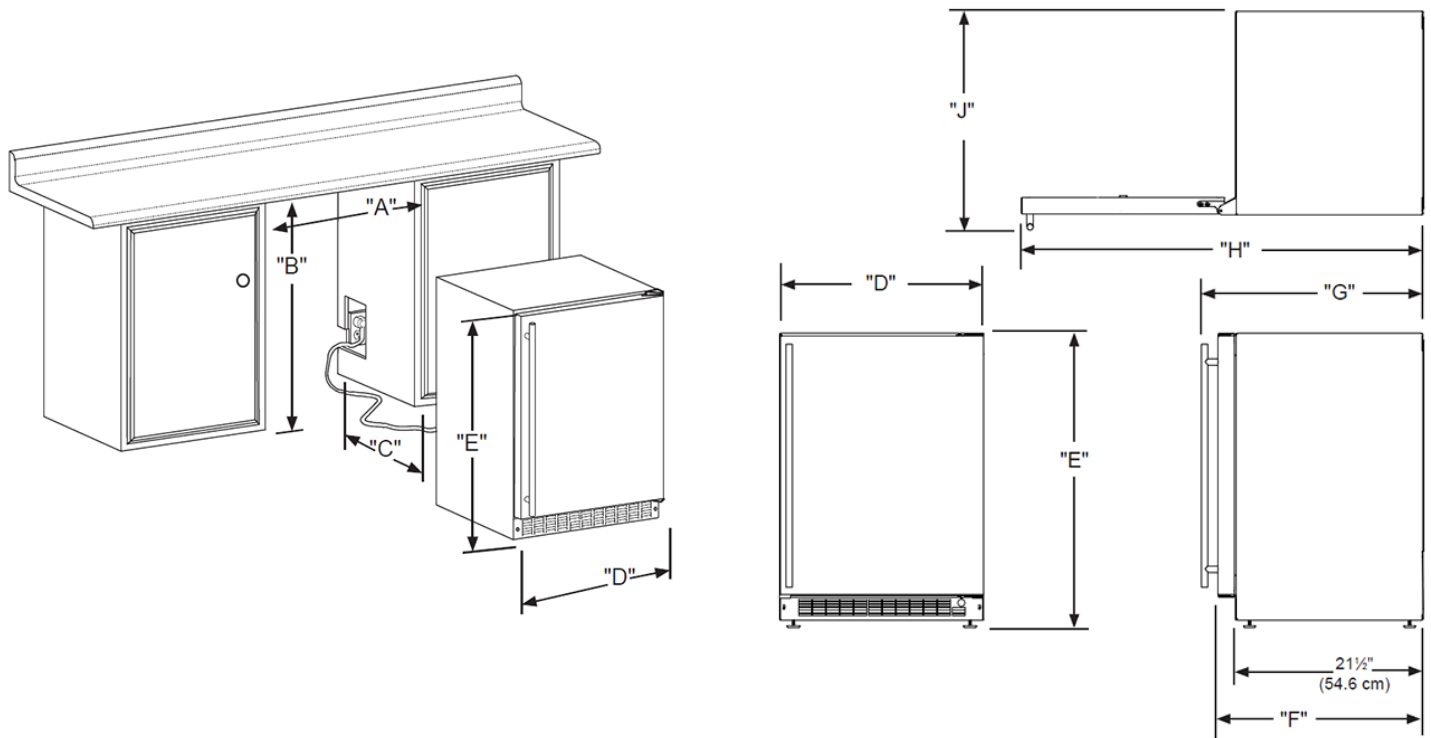

MABV224

24" BEVERAGE CENTER

MARVEL LOW PROFILE COLLECTION

MAIN FEATURES

- 4.9 cu ft. capacity stores up to 95 cans (12-oz) and/or 7 wine bottles
- 3-in-1 Convertible Shelf converts to a partial or full wine rack with vibration neutralization
- Half-width shelf allows for tall item storage
- MaxStore bin organizes loose items
- Dynamic cooling technology delivers rapid cool down and temperature stability
- Argon-filled, UV-resistant tinted dual pane glass door options protect contents
- Digital controls allow you to select a temperature from 34°F to 60°F
- Door ajar and high/low temperature alerts
- Arctic white LED theater-style lighting
- Elegant midnight black interior
- Door lock provides added security
- Reversible door allows for right or left swing
- Low profile, ADA-compliant height allows for universal installation applications

ROUGH IN DIMENSIONS*

"A"	"B"	"C"
24"	31-1/4 to 32-1/4"	24"
(61 cm)	(79.4 cm to 81.9 cm)	(61 cm)

CABINET DIMENSIONS*

"D"	"E"	"F"	"G"	"H"	"J"
23-7/8"	31" to 32"	23-5/8"	25-1/2"	47-3/4"	25-3/4"*
(60.7 cm)	(78.7 to 81.3 cm)	(60 cm)	(64.8 cm)	(121.3 cm)	(65.4 cm)

PRODUCT SPECIFICATIONS

Capacity	4.9 cu. ft.
Cord Length	6 ft.
Electrical Requirements	115V / 60 Hz / 15A
ENERGY STAR	No
Refrigerant Type	R600a
Sabbath Mode	Yes
Shipping Dimensions	28" W x 31" D x 37" H
Shipping Weight	160 lbs
Temperature Range	34°F to 60°F