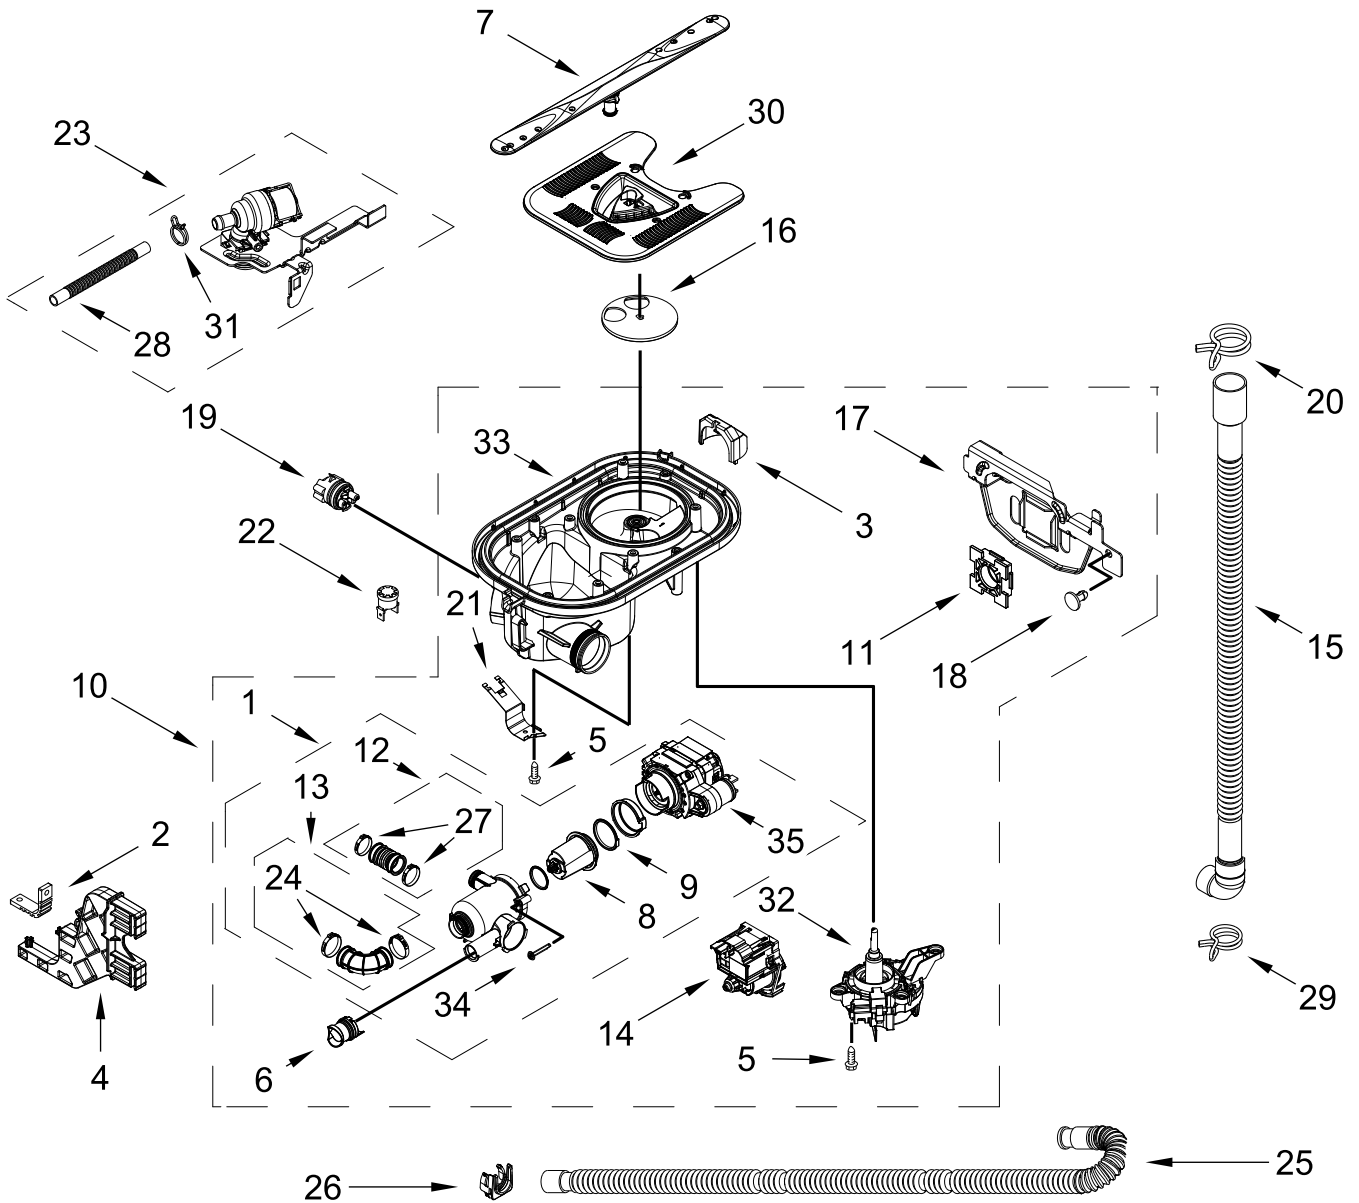

PUMP, WASHARM AND MOTOR PARTS

PUMP, WASHARM AND MOTOR PARTS

<u>Illus. No.</u>	<u>Part No.</u>	<u>Description</u>	<u>Illus. No.</u>	<u>Part No.</u>	<u>Description</u>	<u>Illus. No.</u>	<u>Part No.</u>	<u>Description</u>
1	W11633255	Pump Assembly	14	W11491436	Motor, Drain	26	W11036143	Clip, Hose
2	W11294352	Isolator, Front Motor	15	W11131184	Hose, Drain	27	W10466656	Clamp, Hose
3	W10891545	Diffuser, Inlet	16	W10903468	Disc, Diverter	28	W11036287	Hose, Inlet
4	W11294350	Hanger, Front Motor	17	W11025963	Bracket, Rear Motor	29	W11236576	Clamp, Hose
5	9741232	Screw	18	W11418271	Fastener	30	W11039864	Grate
6	W10891547	Check Valve, Drain	19	W11126174	Indicator, Optical Wash	31	371505	Clamp, Hose
7	W11048456	Wash Arm Assembly	20	370445	Clamp, Hose	32		Diverter Valve Motor (Not Serviced)
8	W11495337	Filter Assembly	21	W11163419	Bracket, Thermostat	33	W11034556	Sump (includes Seal and Diverter)
9	W10380239	Ring, Volute	22	W11193089	Thermostat (Included with Main Wiring Harness)			(Includes 3, 5 & 32)
10	W11633261	Motor & Sump Assembly	23	W11025970	Fill Valve Assembly	34	W10467002	Screw
11	W11036663	Isolator, Rear Motor	24	W11122851	Clamp, Hose	35	W10753070	Capacitor
12	W11250985	Hose, Pressure	25	W11036161	Hose			
13	W10900387	Hose, Suction