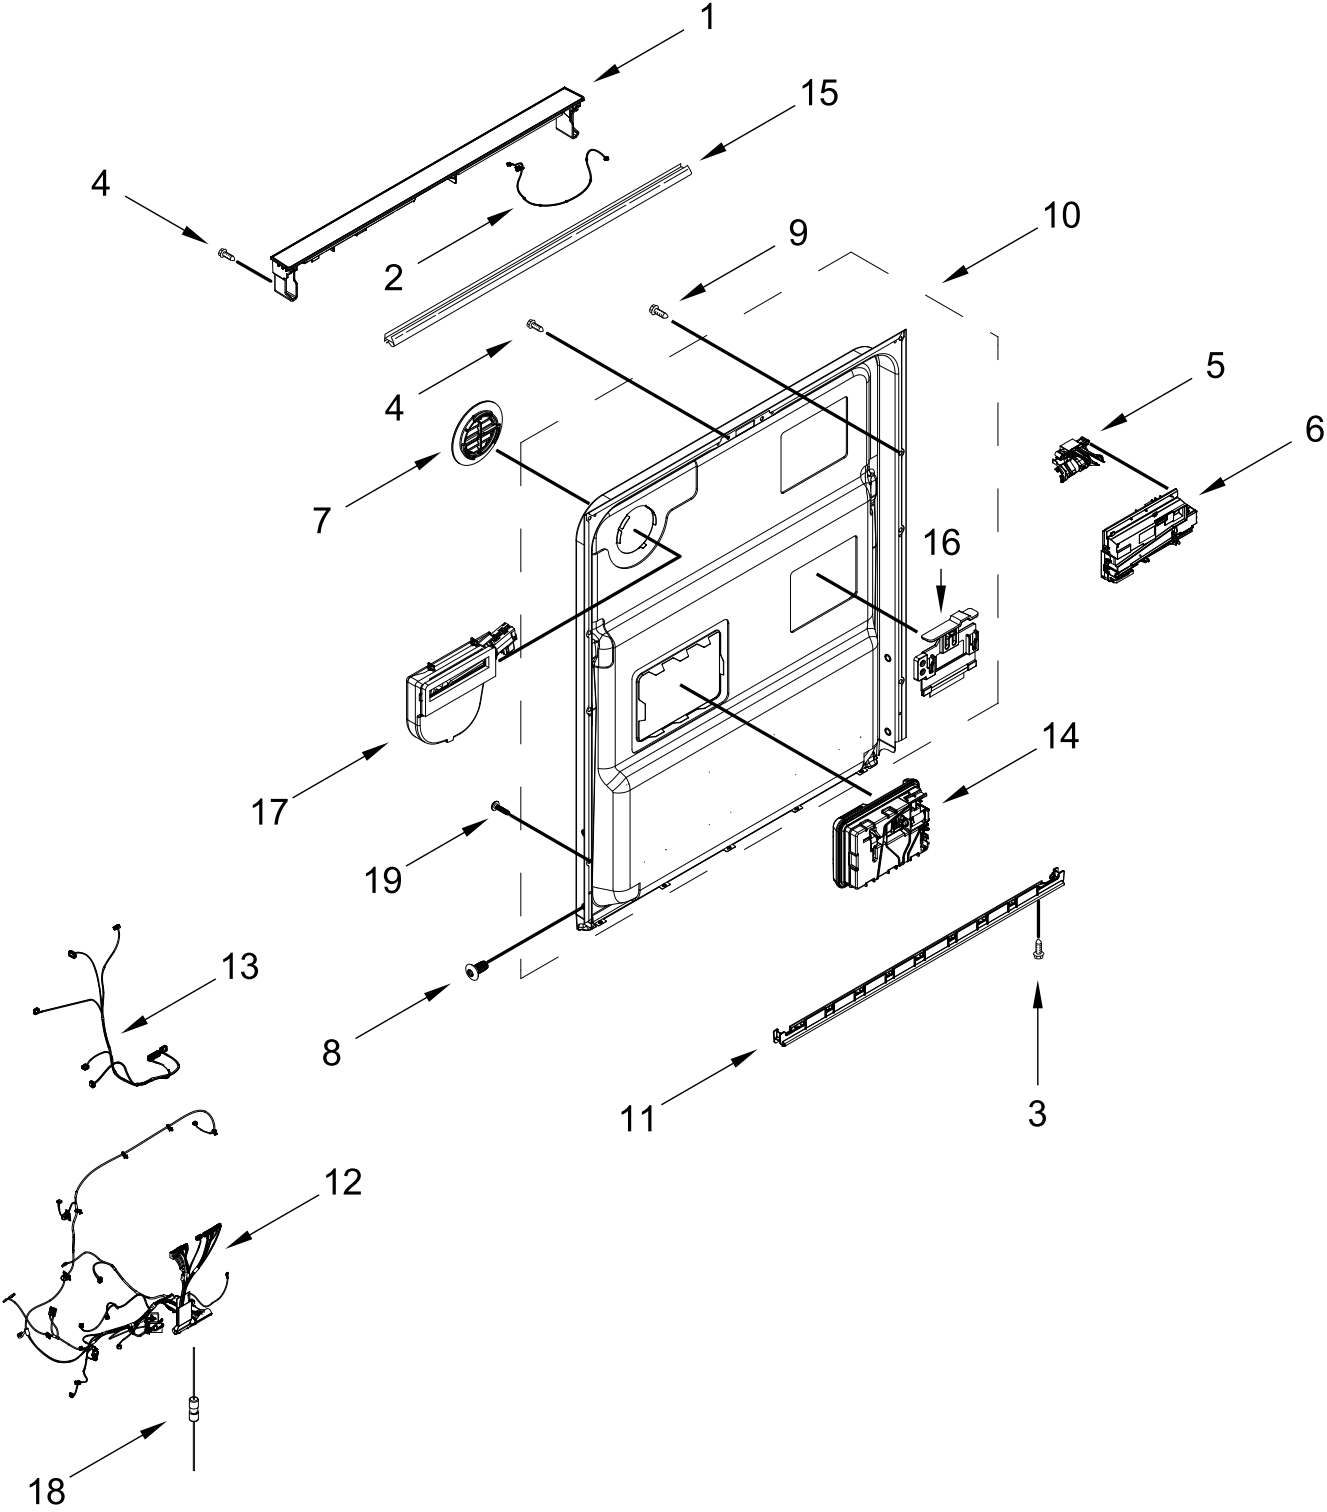

CONTROL PANEL AND INNER DOOR PARTS

CONTROL PANEL AND INNER DOOR PARTS

<u>Illus. No.</u>	<u>Part No.</u>	<u>Description</u>	<u>Illus. No.</u>	<u>Part No.</u>	<u>Description</u>	<u>Illus. No.</u>	<u>Part No.</u>	<u>Description</u>
1		Console Cap	7	W11025634	Bezel, Vent	14	W11092649	Dispenser Assembly
	W11591426	Black	8	3400071	Screw	15	W11050927	Seal, Console/Door
	W11591427	White	9	W10348409	Screw	16	W11088985	Hanger, Control
2	W11084865	Jumper, Door	10	W11098822	Inner Door Assembly	17	W11527847	Vent Assembly
3	W11258418	Screw	11	W11563231	Seal, Door Bottom	18	W11397505	Fuse, In-line
4	W10711884	Screw (Long)	12	W11649439	Wiring Harness, Main (Includes Thermostat & Fuse)	19	W10348408	Screw
5	W11091934	Latch Assembly (Includes Switch)	13	W11084845	Wiring Harness, Inner Door			
6	W11648213	Control, Electronic						

TUB AND FRAME PARTS

TUB AND FRAME PARTS

<u>Illus. No.</u>	<u>Part No.</u>	<u>Description</u>	<u>Illus. No.</u>	<u>Part No.</u>	<u>Description</u>	<u>Illus. No.</u>	<u>Part No.</u>	<u>Description</u>
1	W10920228	Tub Assembly (Includes Gasket)	13	W11036170	Float Switch	23	W11048217	Tub Mount, Upper Rack
2	W11226744	Base, Terminal Box	14	W11184083	Plug, Tub	24	W11362501	Miscellaneous Parts Bag (Contains 2 Screws, 2 Clamps, & 2 Brackets)
3	W11035860	Gasket, Tub	15	W11429970	Water Inlet Assembly			
4	W11429974	Nut, Water Inlet	16	W11455395	Leg, Leveling			
5	W11090487	Strike, Latch	17	3378128	Washer, Pronged Cup			
6	W11296374	Screw	18	3400014	Screw, Grounding	25	W11132441	Terminal Block
7	W11165091	Seal, Cabinet	19	W10277003	Screw	26	W11536143	Heater Element Assembly
8	W11025993	Drip Tray	20	W11226746	Cover, Terminal Box	27	3400892	Screw
9	W11025986	Funnel, Overfill Protection	21		Side Support, Tub			
10	W11025988	Funnel Extension		W10920122	Left Hand			
11	8269145	Bracket, Undercounter		W10920120	Right Hand			
12	W11165093	Cover, Tub Corner	22	W11655286	Shield, Tub Sound			