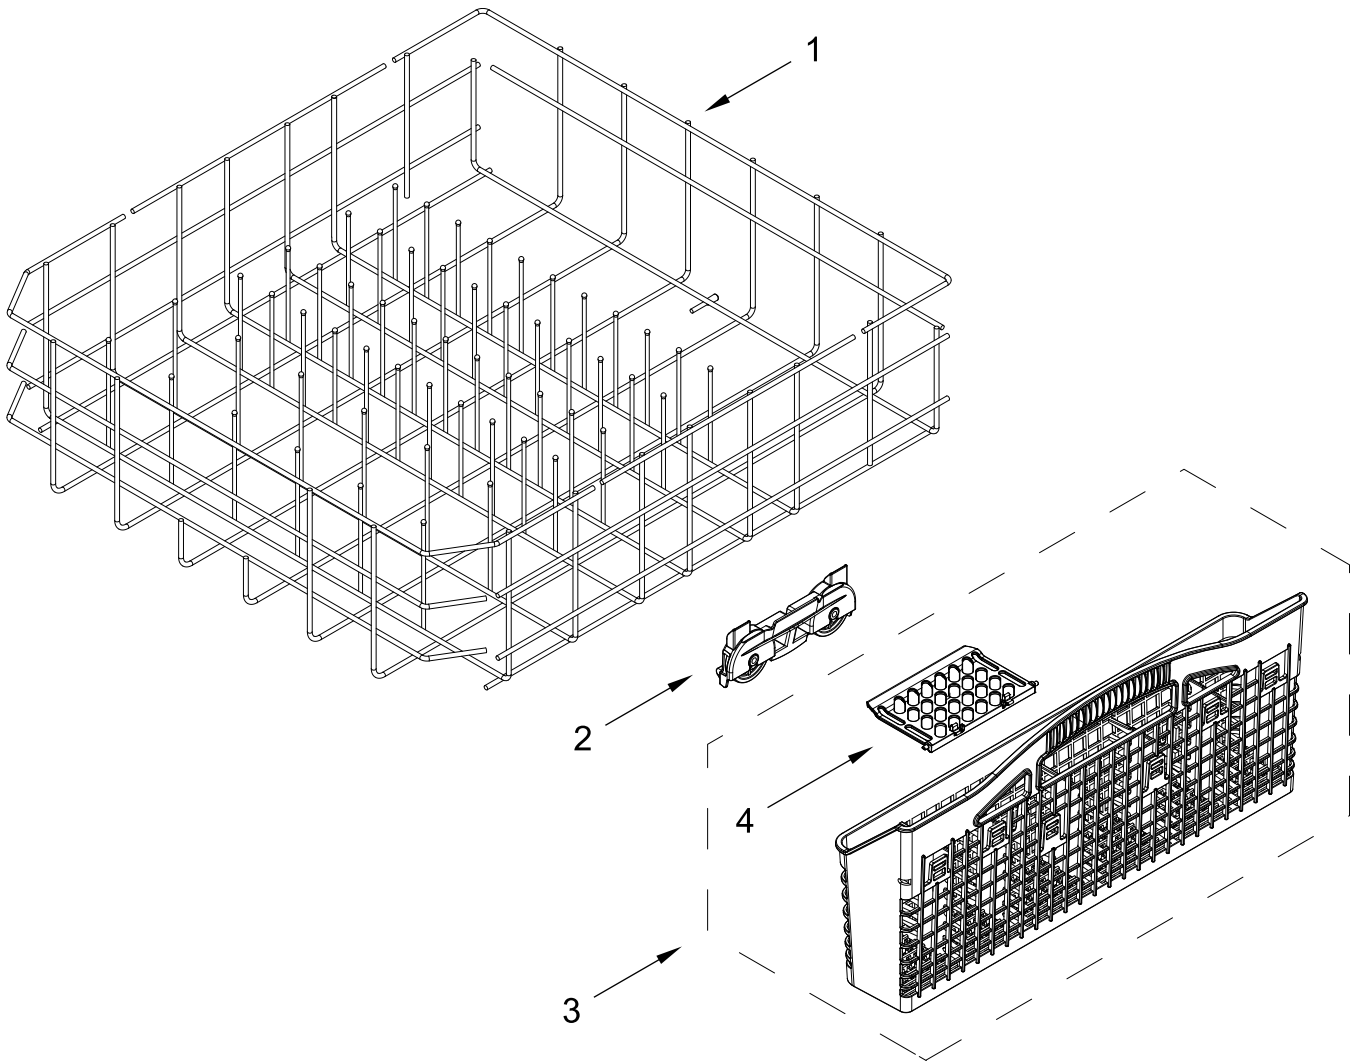

LOWER RACK PARTS

LOWER RACK PARTS

<u>Illus.</u> <u>No.</u>	<u>Part No.</u>	<u>Description</u>	<u>Illus.</u> <u>No.</u>	<u>Part No.</u>	<u>Description</u>
1	W10525641	Dishrack, Lower	3	W11281126	Silverware Basket Assembly
2	W11133747	Wheel & Transport Assembly	4	W11267705	Lid, Silverware Basket (Side)