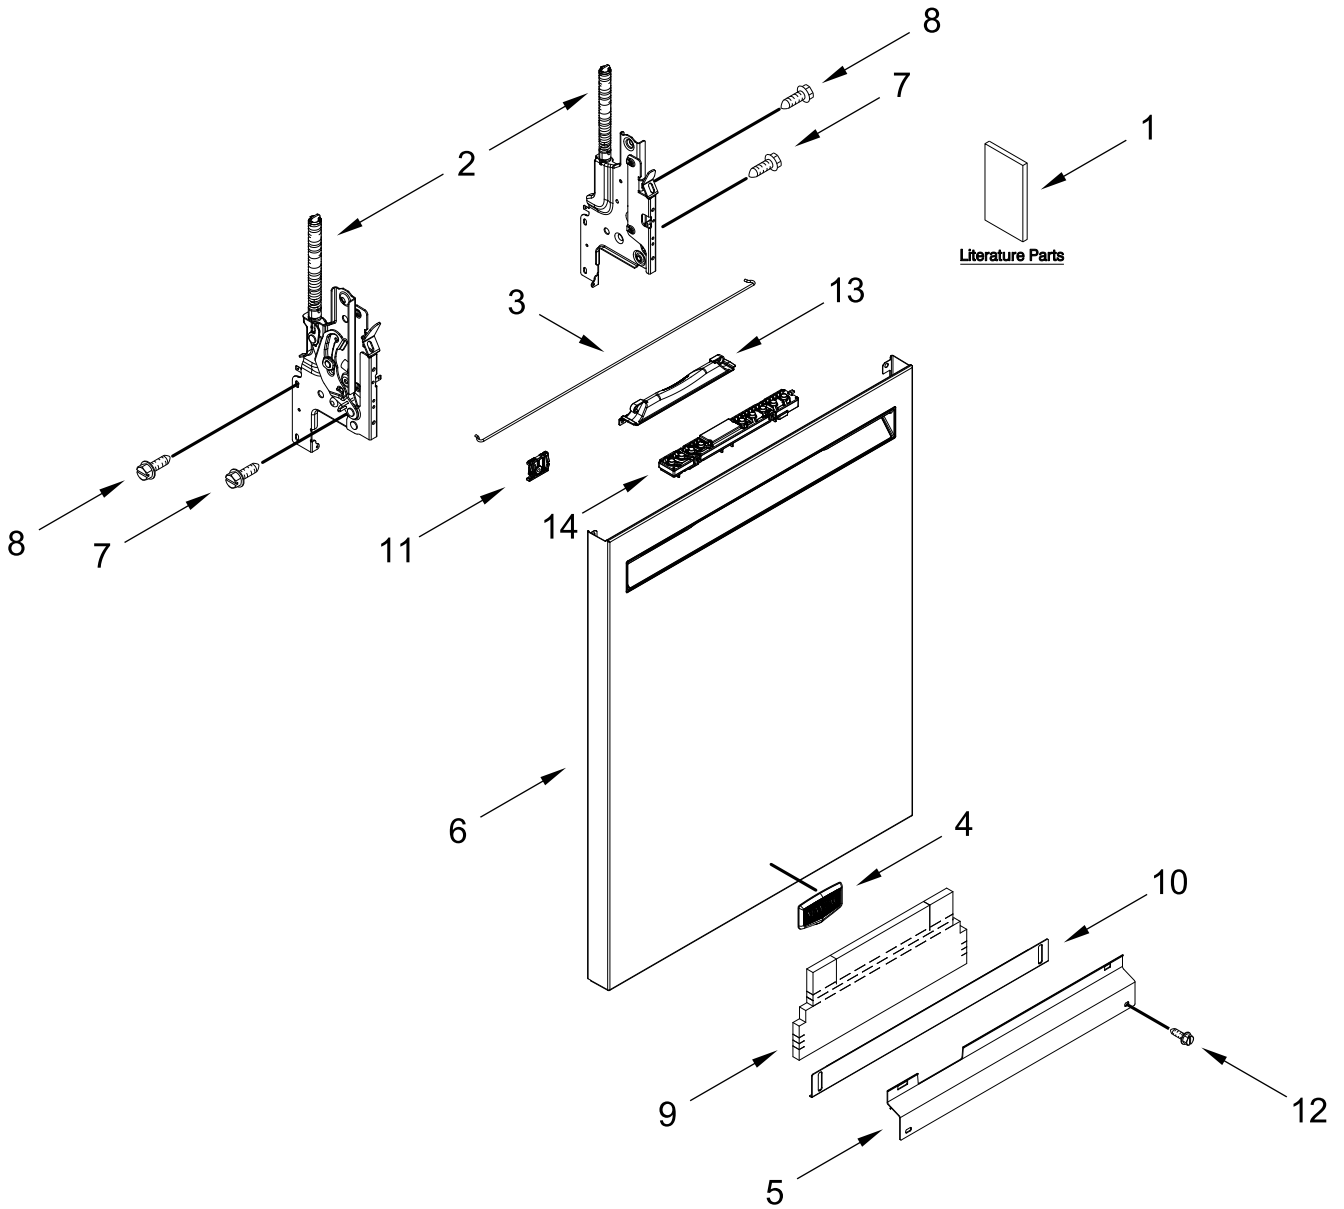

DOOR AND PANEL PARTS