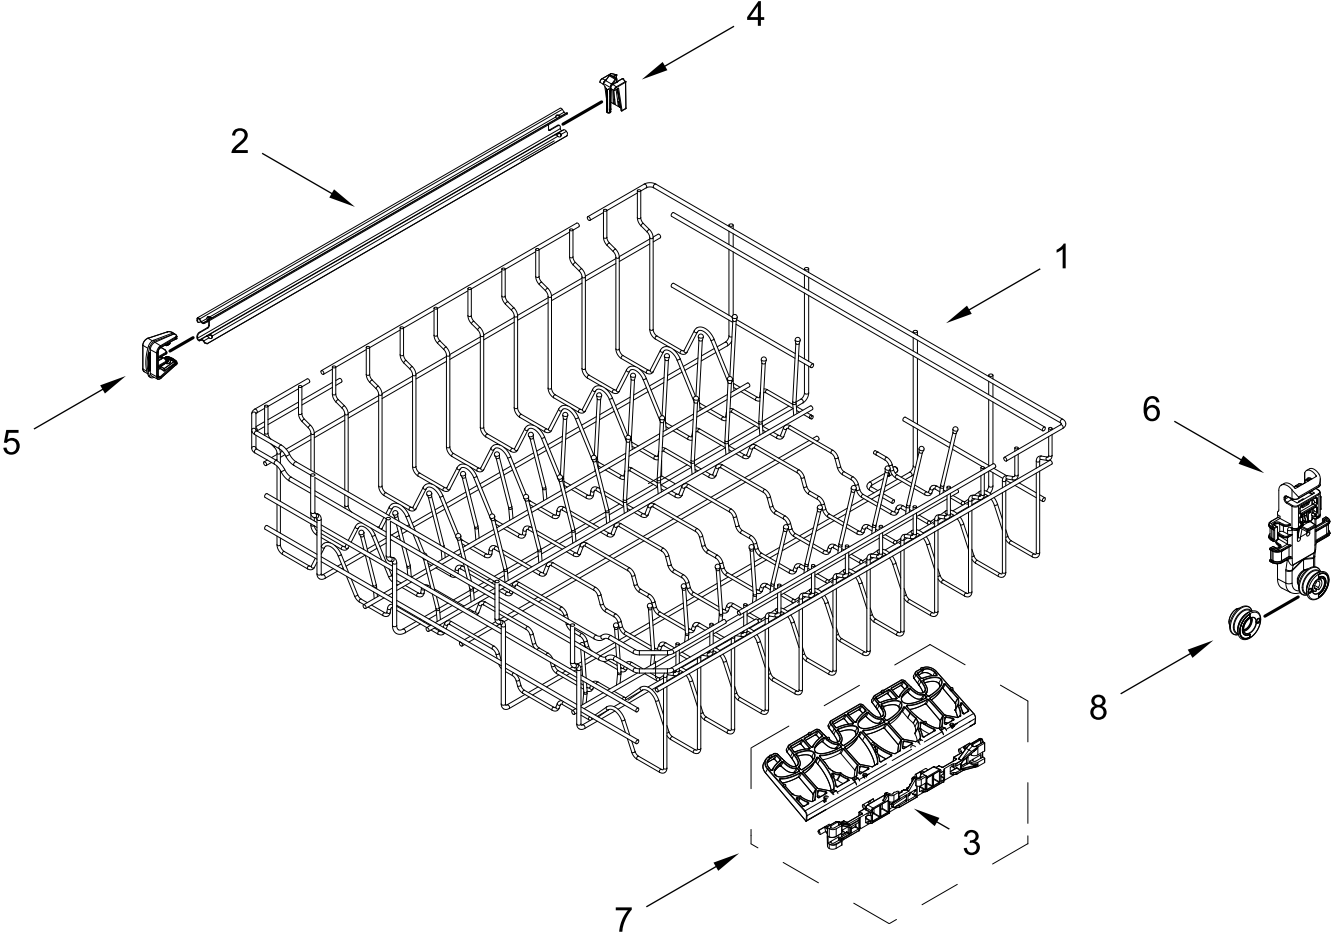

TUB AND FRAME PARTS

TUB AND FRAME PARTS

<u>Illus. No.</u>	<u>Part No.</u>	<u>Description</u>	<u>Illus. No.</u>	<u>Part No.</u>	<u>Description</u>	<u>Illus. No.</u>	<u>Part No.</u>	<u>Description</u>
1	W10920228	Tub Assembly (Includes Gasket)	13	W11036170	Float Switch	23	W11048217	Tub Mount, Upper Rack
2	W11226744	Base, Terminal Box	14	W11184083	Plug, Tub	24	W11362501	Miscellaneous Parts Bag (Contains 2 Screws, 2 Clamps, & 2 Brackets)
3	W11035860	Gasket, Tub	15	W11429970	Water Inlet Assembly			
4	W11429974	Nut, Water Inlet	16	W11455395	Leg, Leveling			
5	W11090487	Strike, Latch	17	3378128	Washer, Pronged Cup			
6	W11296374	Screw	18	3400014	Screw, Grounding	25	W11132441	Terminal Block
7	W11165091	Seal, Cabinet	19	W10277003	Screw	26	W11536143	Heater Element Assembly
8	W11025993	Drip Tray	20	W11226746	Cover, Terminal Box	27	3400892	Screw
9	W11025986	Funnel, Overfill Protection	21		Side Support, Tub			
10	W11025988	Funnel Extension		W10920122	Left Hand			
11	8269145	Bracket, Undercounter		W10920120	Right Hand			
12	W11165093	Cover, Tub Corner	22	W11655286	Shield, Tub Sound			

UPPER WASH AND RINSE PARTS

UPPER WASH AND RINSE PARTS

<u>Illus.</u> <u>No.</u>	<u>Part No.</u>	<u>Description</u>	<u>Illus.</u> <u>No.</u>	<u>Part No.</u>	<u>Description</u>	<u>Illus.</u> <u>No.</u>	<u>Part No.</u>	<u>Description</u>
1	W11507999	Feed Tube Assembly	3	W11039869	Sprayarm, Third Level	5	W11128231	Cover, Diverter
2	W11039888	Retainer	4	W11174340	Upper Sprayarm Assembly	6	W10892836	Retainer, Docking (2nd Level)

UPPER RACK AND TRACK PARTS

UPPER RACK AND TRACK PARTS

<u>Illus.</u> <u>No.</u>	<u>Part No.</u>	<u>Description</u>	<u>Illus.</u> <u>No.</u>	<u>Part No.</u>	<u>Description</u>	<u>Illus.</u> <u>No.</u>	<u>Part No.</u>	<u>Description</u>
1	W10847875	Dishrack, Upper	4	W11084872	Track Stop, Rear	7	W11129799	Cupshelf Assembly
2	W11441109	Track, Dishrack	5	W11084874	Track Stop, Front	8	W11048219	Wheel
3	W11129797	Clip, Cupshelf	6	W11133748	Mount Assembly			