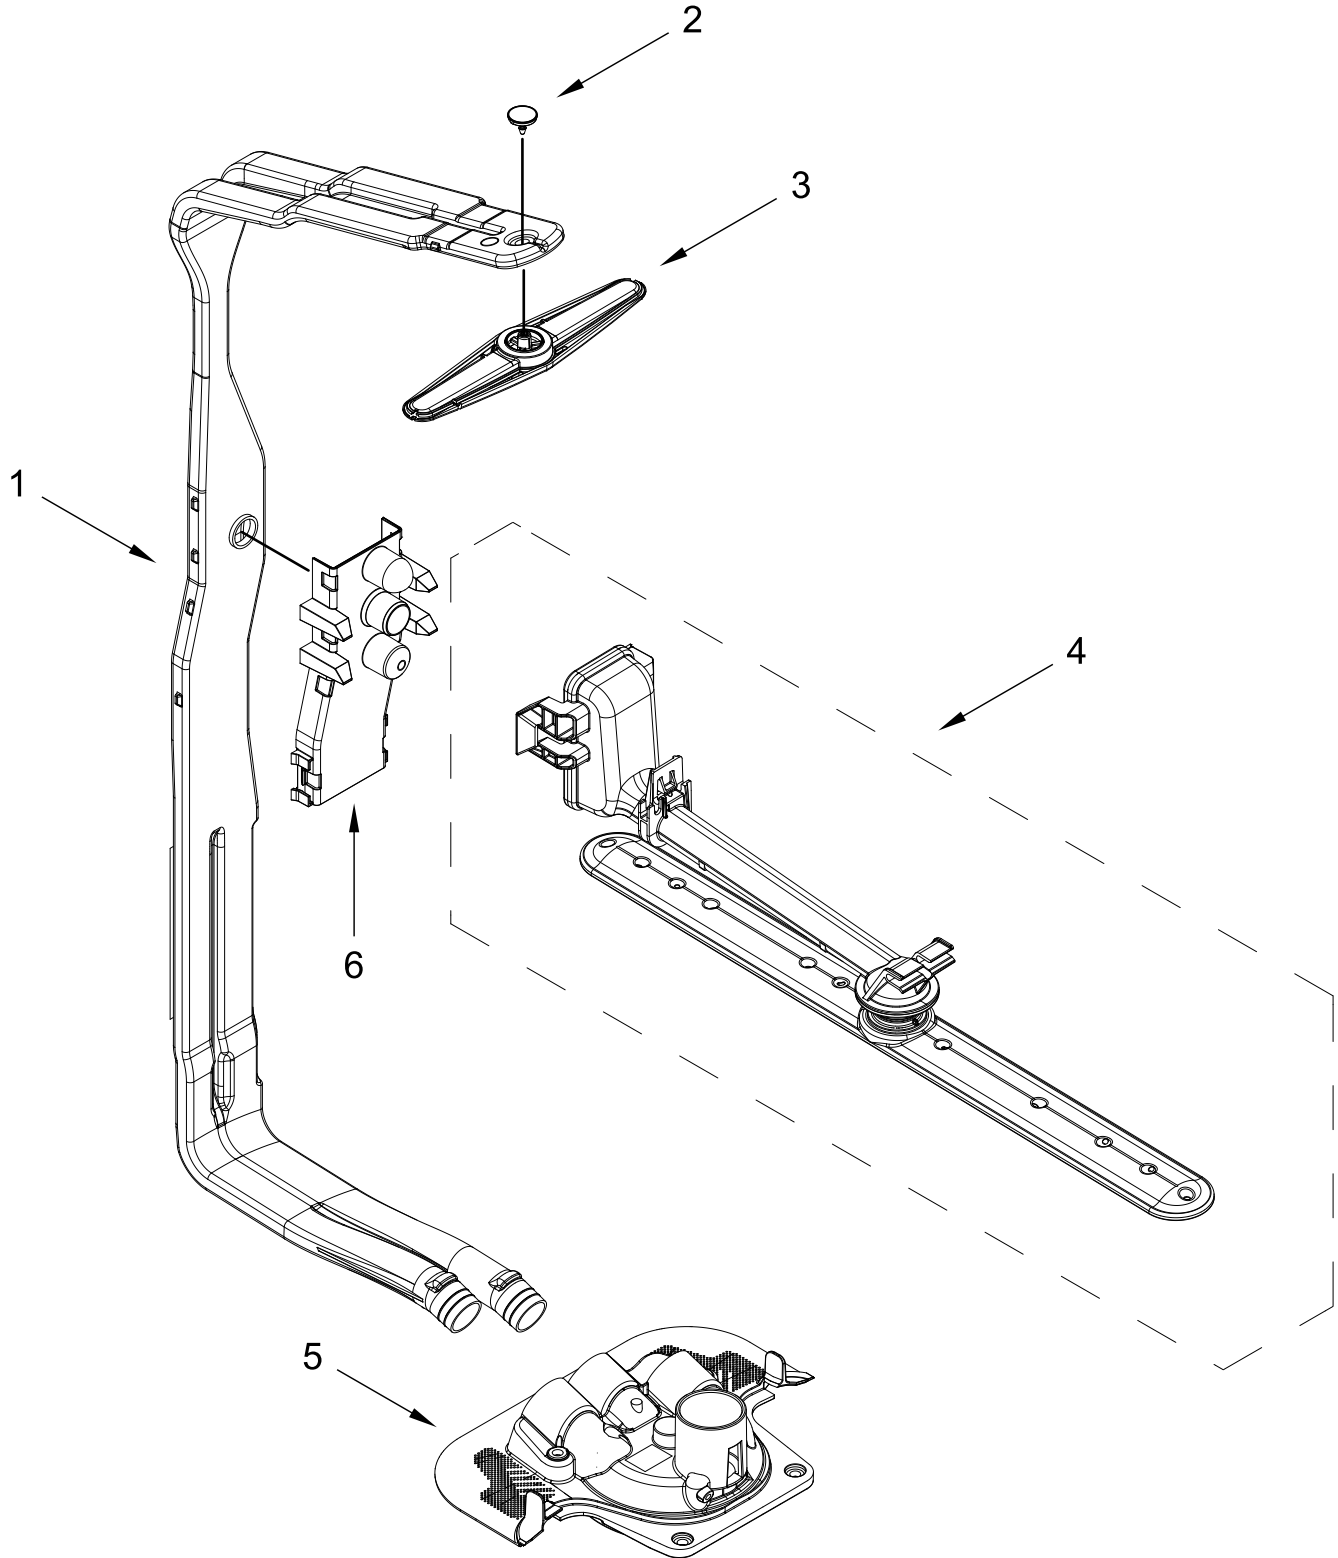

UPPER WASH AND RINSE PARTS

UPPER WASH AND RINSE PARTS

<u>Illus.</u> <u>No.</u>	<u>Part No.</u>	<u>Description</u>	<u>Illus.</u> <u>No.</u>	<u>Part No.</u>	<u>Description</u>	<u>Illus.</u> <u>No.</u>	<u>Part No.</u>	<u>Description</u>
1	W11507999	Feed Tube Assembly	3	W11039869	Sprayarm, Third Level	5	W11128231	Cover, Diverter
2	W11039888	Retainer	4	W11174340	Upper Sprayarm Assembly	6	W10892836	Retainer, Docking (2nd Level)