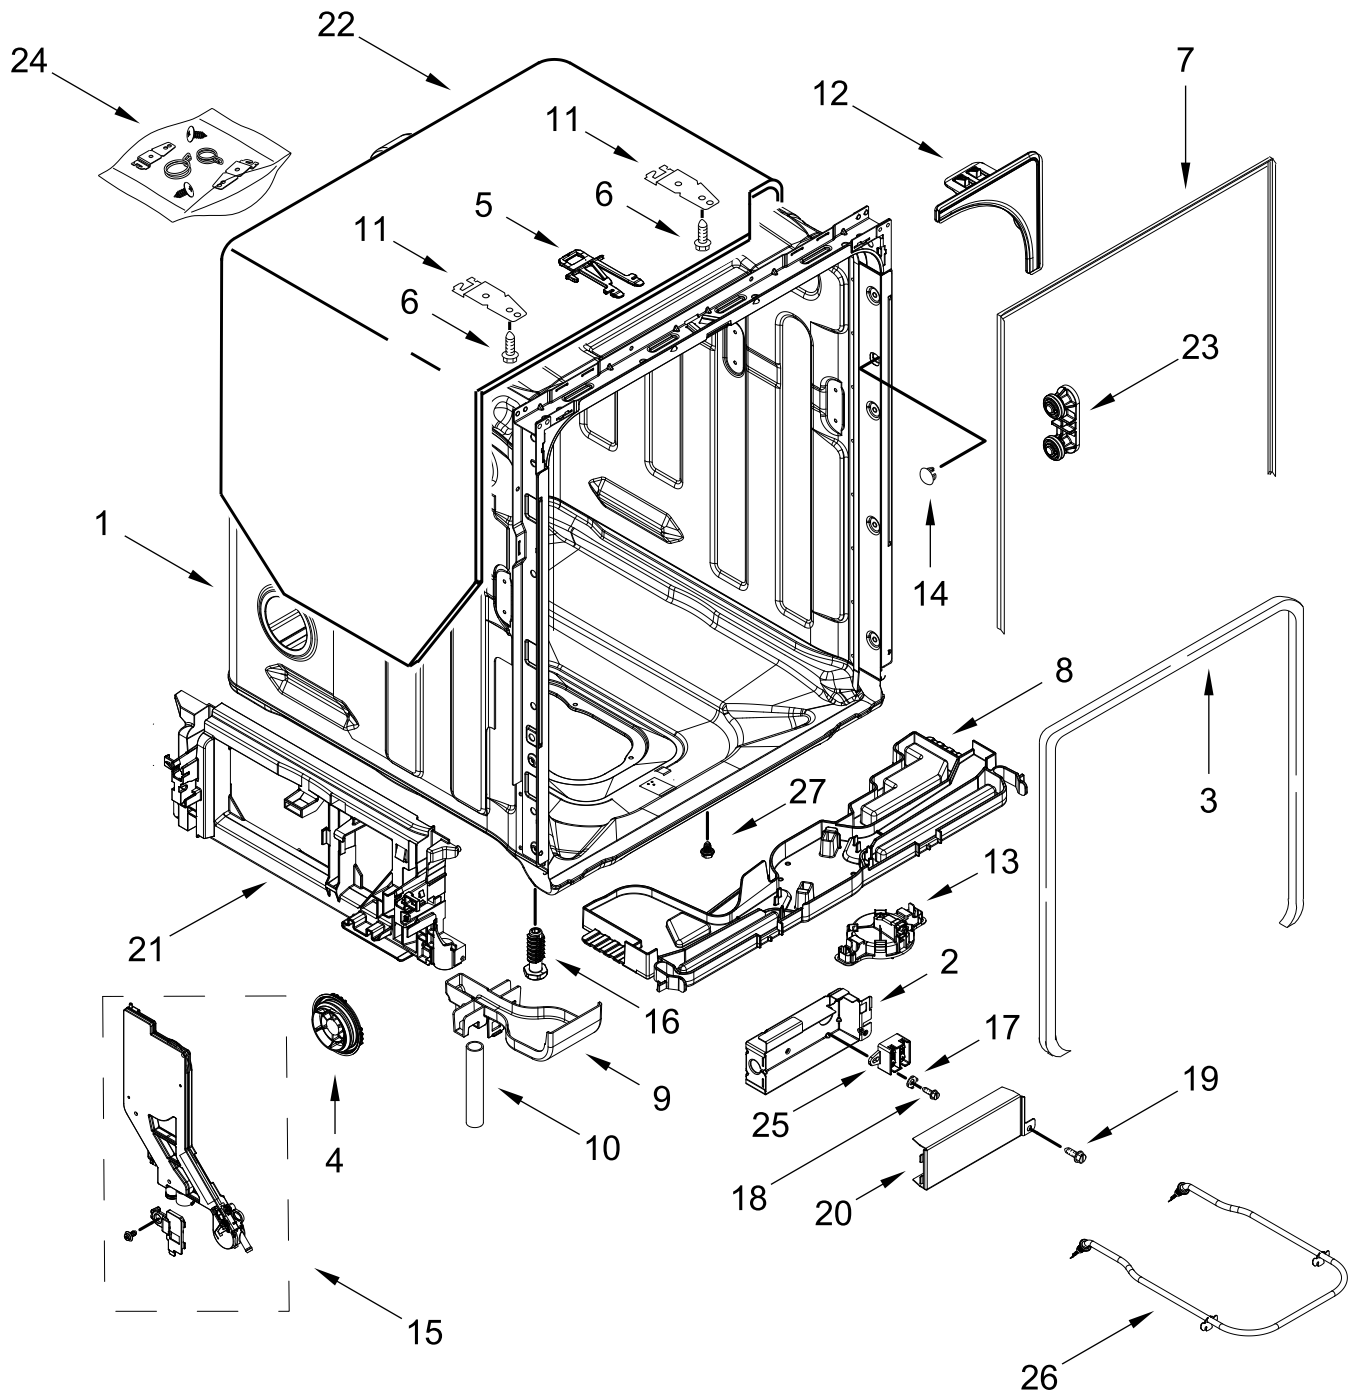

CONTROL PANEL AND INNER DOOR PARTS

CONTROL PANEL AND INNER DOOR PARTS

<u>Illus. No.</u>	<u>Part No.</u>	<u>Description</u>	<u>Illus. No.</u>	<u>Part No.</u>	<u>Description</u>	<u>Illus. No.</u>	<u>Part No.</u>	<u>Description</u>
1		Console Cap	7	W11025634	Bezel, Vent	14	W11092649	Dispenser Assembly
	W11591426	Black	8	3400071	Screw	15	W11050927	Seal, Console/Door
	W11591427	White	9	W10348409	Screw	16	W11088985	Hanger, Control
2	W11084865	Jumper, Door	10	W11098822	Inner Door Assembly	17	W11527847	Vent Assembly
3	W11258418	Screw	11	W11563231	Seal, Door Bottom	18	W11397505	Fuse, In-line
4	W10711884	Screw (Long)	12	W11649439	Wiring Harness, Main (Includes Thermostat & Fuse)	19	W10348408	Screw
5	W11091934	Latch Assembly (Includes Switch)	13	W11084845	Wiring Harness, Inner Door			
6	W11648213	Control, Electronic						

TUB AND FRAME PARTS

TUB AND FRAME PARTS

<u>Illus. No.</u>	<u>Part No.</u>	<u>Description</u>	<u>Illus. No.</u>	<u>Part No.</u>	<u>Description</u>	<u>Illus. No.</u>	<u>Part No.</u>	<u>Description</u>
1	W10920228	Tub Assembly (Includes Gasket)	13	W11036170	Float Switch	23	W11048217	Tub Mount, Upper Rack
2	W11226744	Base, Terminal Box	14	W11184083	Plug, Tub	24	W11362501	Miscellaneous Parts Bag (Contains 2 Screws, 2 Clamps, & 2 Brackets)
3	W11035860	Gasket, Tub	15	W11429970	Water Inlet Assembly			
4	W11429974	Nut, Water Inlet	16	W11455395	Leg, Leveling			
5	W11090487	Strike, Latch	17	3378128	Washer, Pronged Cup			
6	W11296374	Screw	18	3400014	Screw, Grounding	25	W11132441	Terminal Block
7	W11165091	Seal, Cabinet	19	W10277003	Screw	26	W11536143	Heater Element Assembly
8	W11025993	Drip Tray	20	W11226746	Cover, Terminal Box	27	3400892	Screw
9	W11025986	Funnel, Overfill Protection	21		Side Support, Tub			
10	W11025988	Funnel Extension		W10920122	Left Hand			
11	8269145	Bracket, Undercounter		W10920120	Right Hand			
12	W11165093	Cover, Tub Corner	22	W11655286	Shield, Tub Sound			