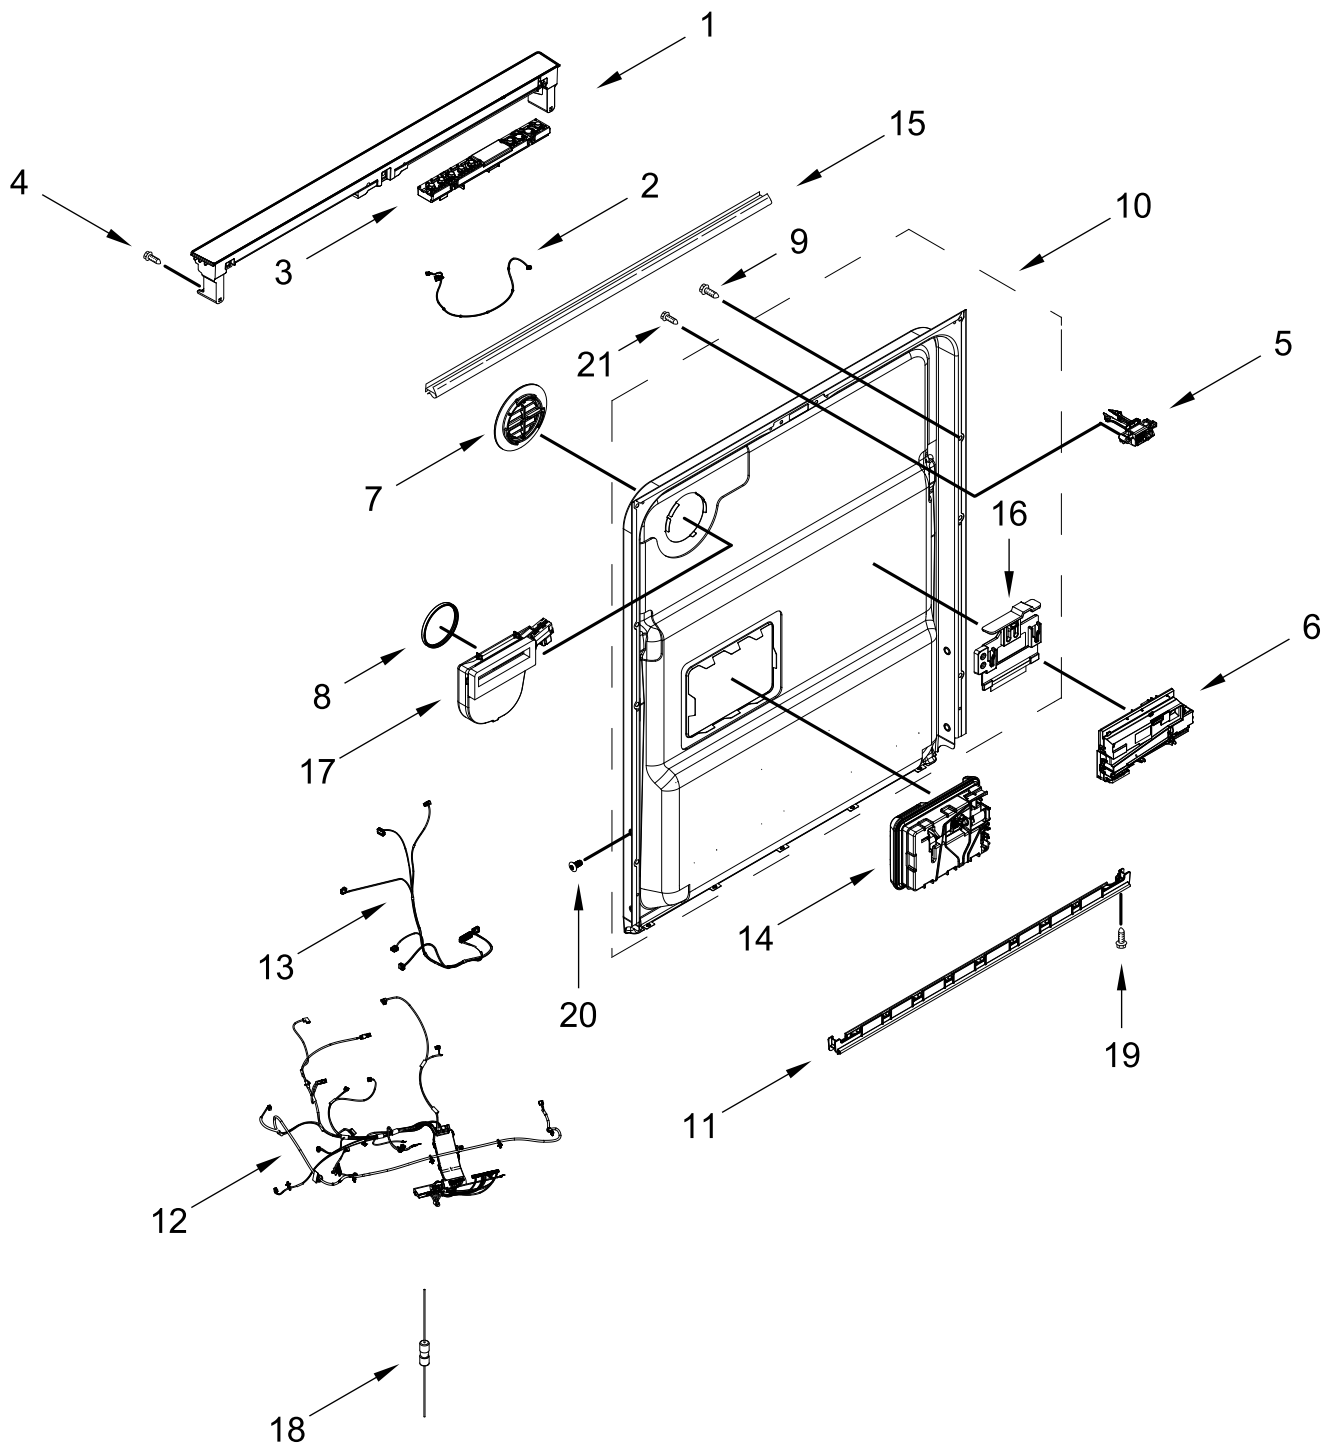

Dishwasher

MODELS:

MDB7959SKZ2 (Stainless)

DOOR AND PANEL PARTS

DOOR AND PANEL PARTS

<u>Illus. No.</u>	<u>Part No.</u>	<u>Description</u>	<u>Illus. No.</u>	<u>Part No.</u>	<u>Description</u>	<u>Illus. No.</u>	<u>Part No.</u>	<u>Description</u>
1		Literature Parts	4	W11102920	Light Pipe	9	W11038694	Insulation, Single Layer
	W11323304	Owners Manual	5		Access Panel	10		Toe Panel
	W11650513	Energy Guide		W11108979	Black		W11467733	Black
	W11366142	Tech Sheet	6		Panel, Front (Includes 4 & 11)	11	W10692757	Barrel Nut, Front Panel
2		Arm, Hinge		W11233303	Stainless	12	W11438978	Screw, Black
	W10920232	Left Hand	7	3400000	Screw			
	W10920230	Right Hand	8	W11364953	Screw			
3	W11377160	Cross Brace, Door						

CONTROL PANEL AND INNER DOOR PARTS

CONTROL PANEL AND INNER DOOR PARTS

<u>Illus. No.</u>	<u>Part No.</u>	<u>Description</u>	<u>Illus. No.</u>	<u>Part No.</u>	<u>Description</u>	<u>Illus. No.</u>	<u>Part No.</u>	<u>Description</u>
1		Console Assembly (Includes Insert)	9	W10348409	Screw	18	W11397505	Fuse, In-line
	W11491722	Black	10	W11098822	Inner Door Assembly	19	W11258418	Screw
2	W11084865	Jumper, Door	11	W11563231	Seal, Door Bottom	20	3400071	Screw
3	W11131369	Housing, UI	12	W11084863	Wiring Harness, Main (Includes Thermostat & Fuse)	21	W10348408	Screw
4	W10711884	Screw (Long)	13	W11084845	Wiring Harness, Inner Door			
5	W11091934	Latch Assembly (Includes Switch)	14	W11092649	Dispenser Assembly			
6	W11524490	Control, Electronic	15	W11265187	Seal, Console/Door			
7	W11025634	Bezel, Vent (Also Order Gasket)	16	W11088985	Hanger, Control			
8	W11184028	Gasket, Vent	17	W11527847	Vent Assembly (Also Order Gasket)			