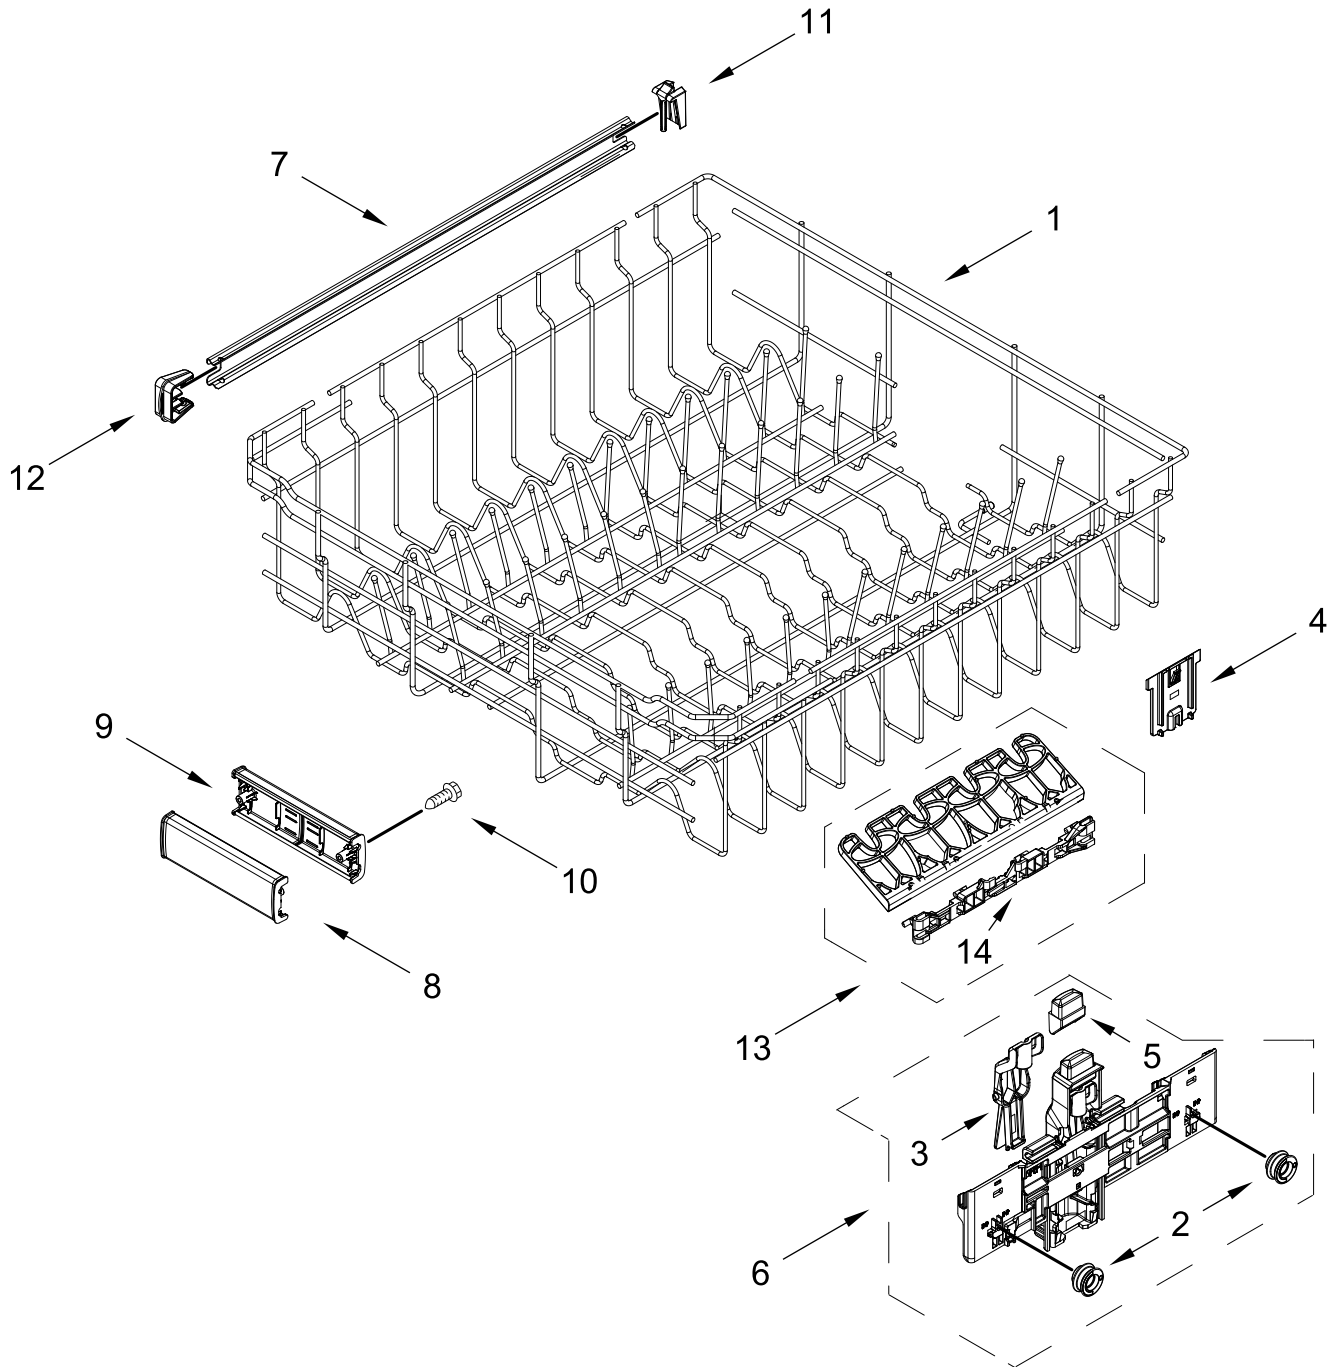

TUB AND FRAME PARTS

TUB AND FRAME PARTS

<u>Illus. No.</u>	<u>Part No.</u>	<u>Description</u>	<u>Illus. No.</u>	<u>Part No.</u>	<u>Description</u>	<u>Illus. No.</u>	<u>Part No.</u>	<u>Description</u>
1	W10920228	Tub Assembly (Includes Gasket)	13	W11036170	Float Switch	23	W11048217	Tub Mount, Upper Rack
2	W11226744	Base, Terminal Box	14	W11184083	Plug, Tub	24	W11362501	Miscellaneous Parts Bag (Contains 2 Screws, 2 Clamps, & 2 Brackets)
3	W11035860	Gasket, Tub	15	W11429970	Water Inlet Assembly			
4	W11429974	Nut, Water Inlet	16	W11455395	Leg, Leveling			
5	W11090487	Strike, Latch	17	3378128	Washer, Pronged Cup			
6	W11296374	Screw	18	3400014	Screw, Grounding	25	W11132441	Terminal Block
7	W11165091	Seal, Cabinet	19	W10277003	Screw	26	W11536143	Heater Element Assembly
8	W11025993	Drip Tray	20	W11226746	Cover, Terminal Box	27	3400892	Screw
9	W11025986	Funnel, Overfill Protection	21		Side Support, Tub			
10	W11025988	Funnel Extension		W10920122	Left Hand			
11	8269145	Bracket, Undercounter		W10920120	Right Hand			
12	W11165093	Cover, Tub Corner	22	W11655286	Shield, Tub Sound			

UPPER RACK AND TRACK PARTS

UPPER RACK AND TRACK PARTS

<u>Illus. No.</u>	<u>Part No.</u>	<u>Description</u>	<u>Illus. No.</u>	<u>Part No.</u>	<u>Description</u>	<u>Illus. No.</u>	<u>Part No.</u>	<u>Description</u>
1	W10847875	Dishrack, Upper	7	W11441109	Track, Dishrack	13	W11129799	Cupshelf Assembly
2	W11048219	Wheel	8	W11268683	Handle, Dishrack Front	14	W11129797	Clip, Cupshelf
3	W11180178	Leveler, Adjuster Arm	9	W11291785	Handle, Dishrack Rear			
4	W11180605	Clip, Adjuster Arm	10	9741232	Screw			
5	W11267701	Button, Adjuster Arm	11	W11084872	Track Stop, Rear			
6		Adjustment Assembly	12	W11084874	Track Stop, Front			
	W11268104	Left Hand						
	W11268100	Right Hand						