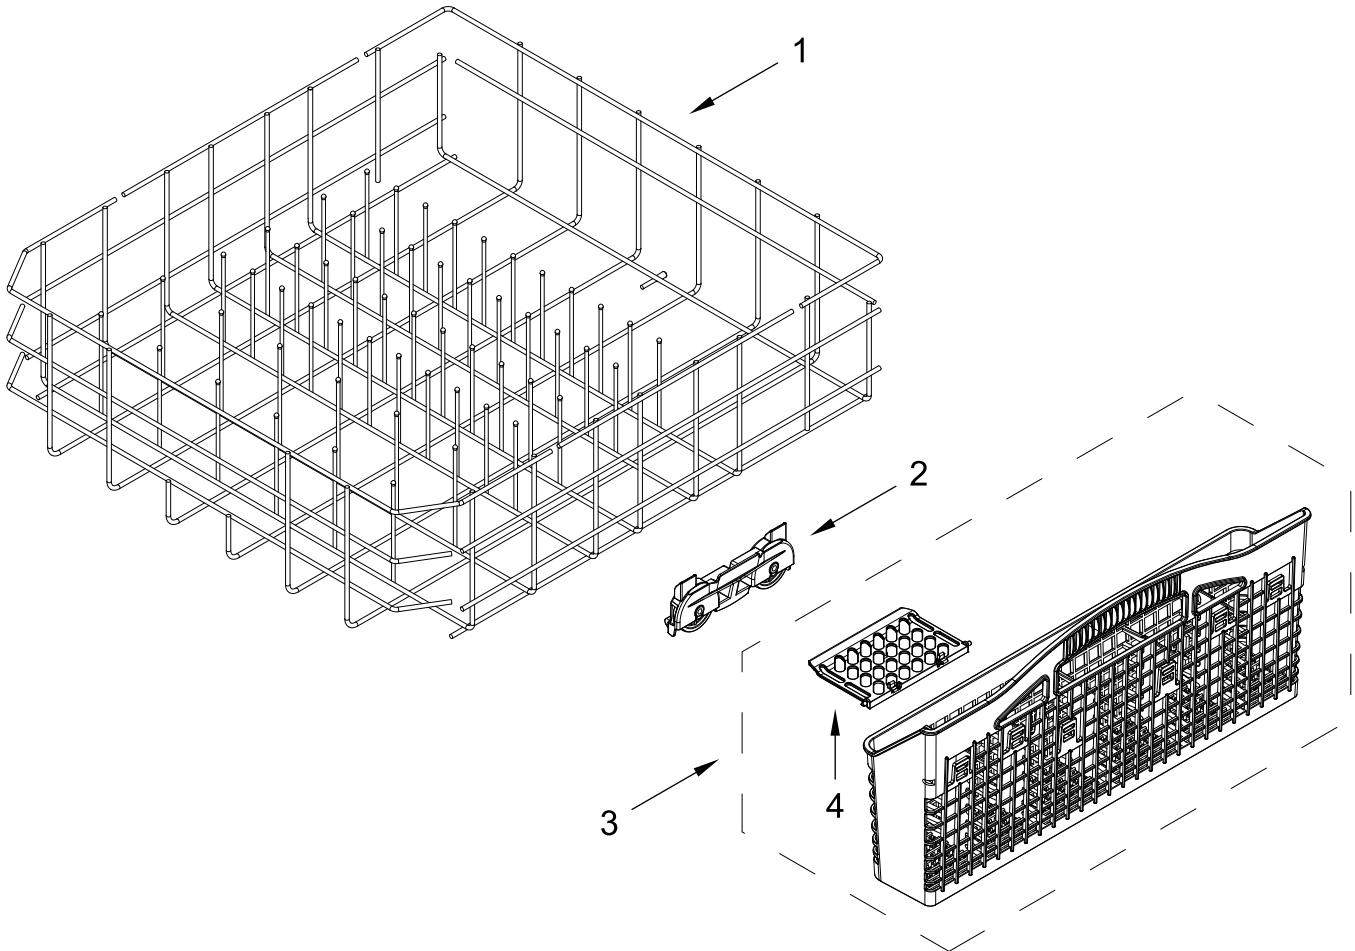

LOWER RACK PARTS

LOWER RACK PARTS

<u>Illus.</u> <u>No.</u>	<u>Part No.</u>	<u>Description</u>	<u>Illus.</u> <u>No.</u>	<u>Part No.</u>	<u>Description</u>
1	W10525641	Dishrack, Lower	3	W11281126	Silverware Basket Assembly
2	W11133747	Wheel & Transport Assembly	4	W11267705	Lid, Silverware Basket (Side)