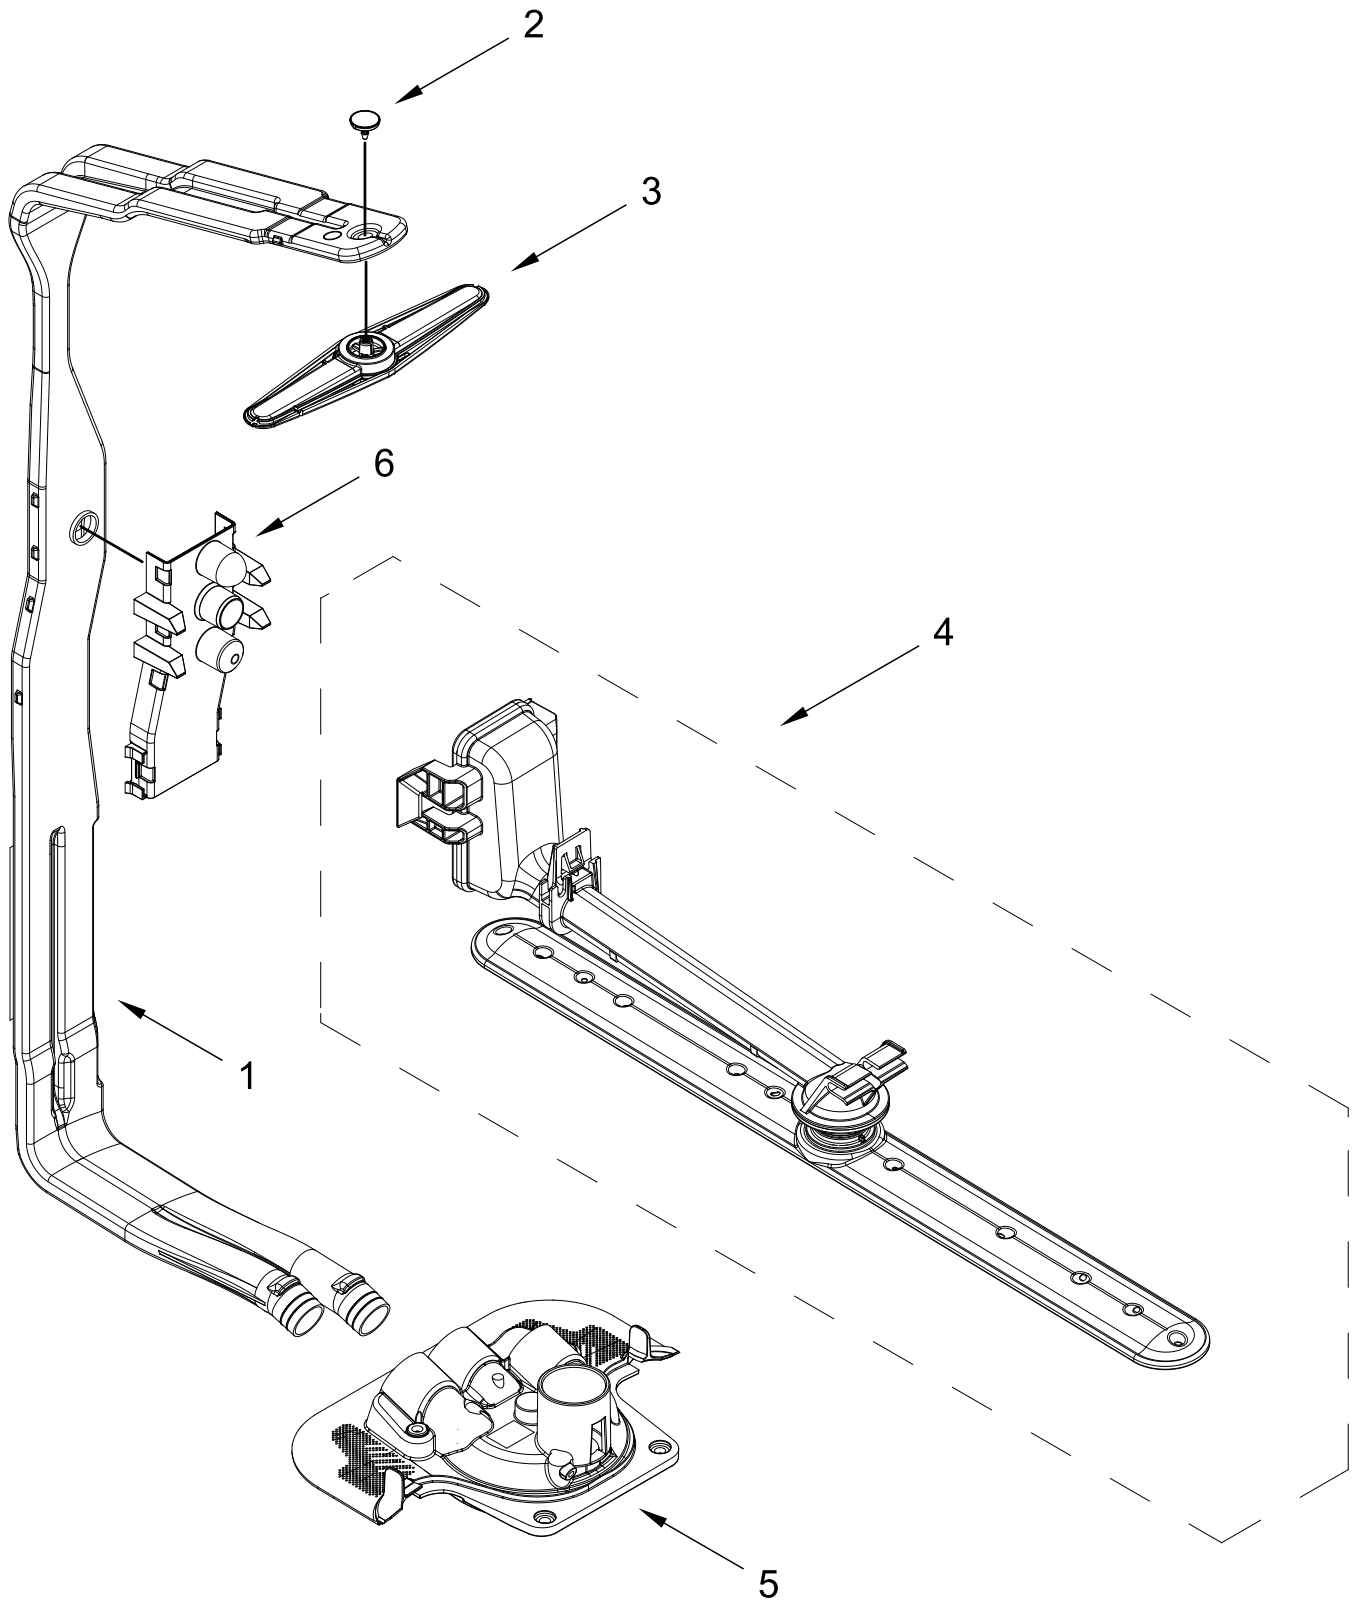

UPPER WASH AND RINSE PARTS

UPPER WASH AND RINSE PARTS

<u>Illus.</u> <u>No.</u>	<u>Part No.</u>	<u>Description</u>	<u>Illus.</u> <u>No.</u>	<u>Part No.</u>	<u>Description</u>	<u>Illus.</u> <u>No.</u>	<u>Part No.</u>	<u>Description</u>
1	W10903503	Feed Tube Assembly	3	W11039869	Sprayarm, Third Level	5	W11128231	Cover, Diverter
2	W11039888	Retainer	4	W11174340	Upper Sprayarm Assembly	6	W10892836	Retainer, Docking (2nd Level)