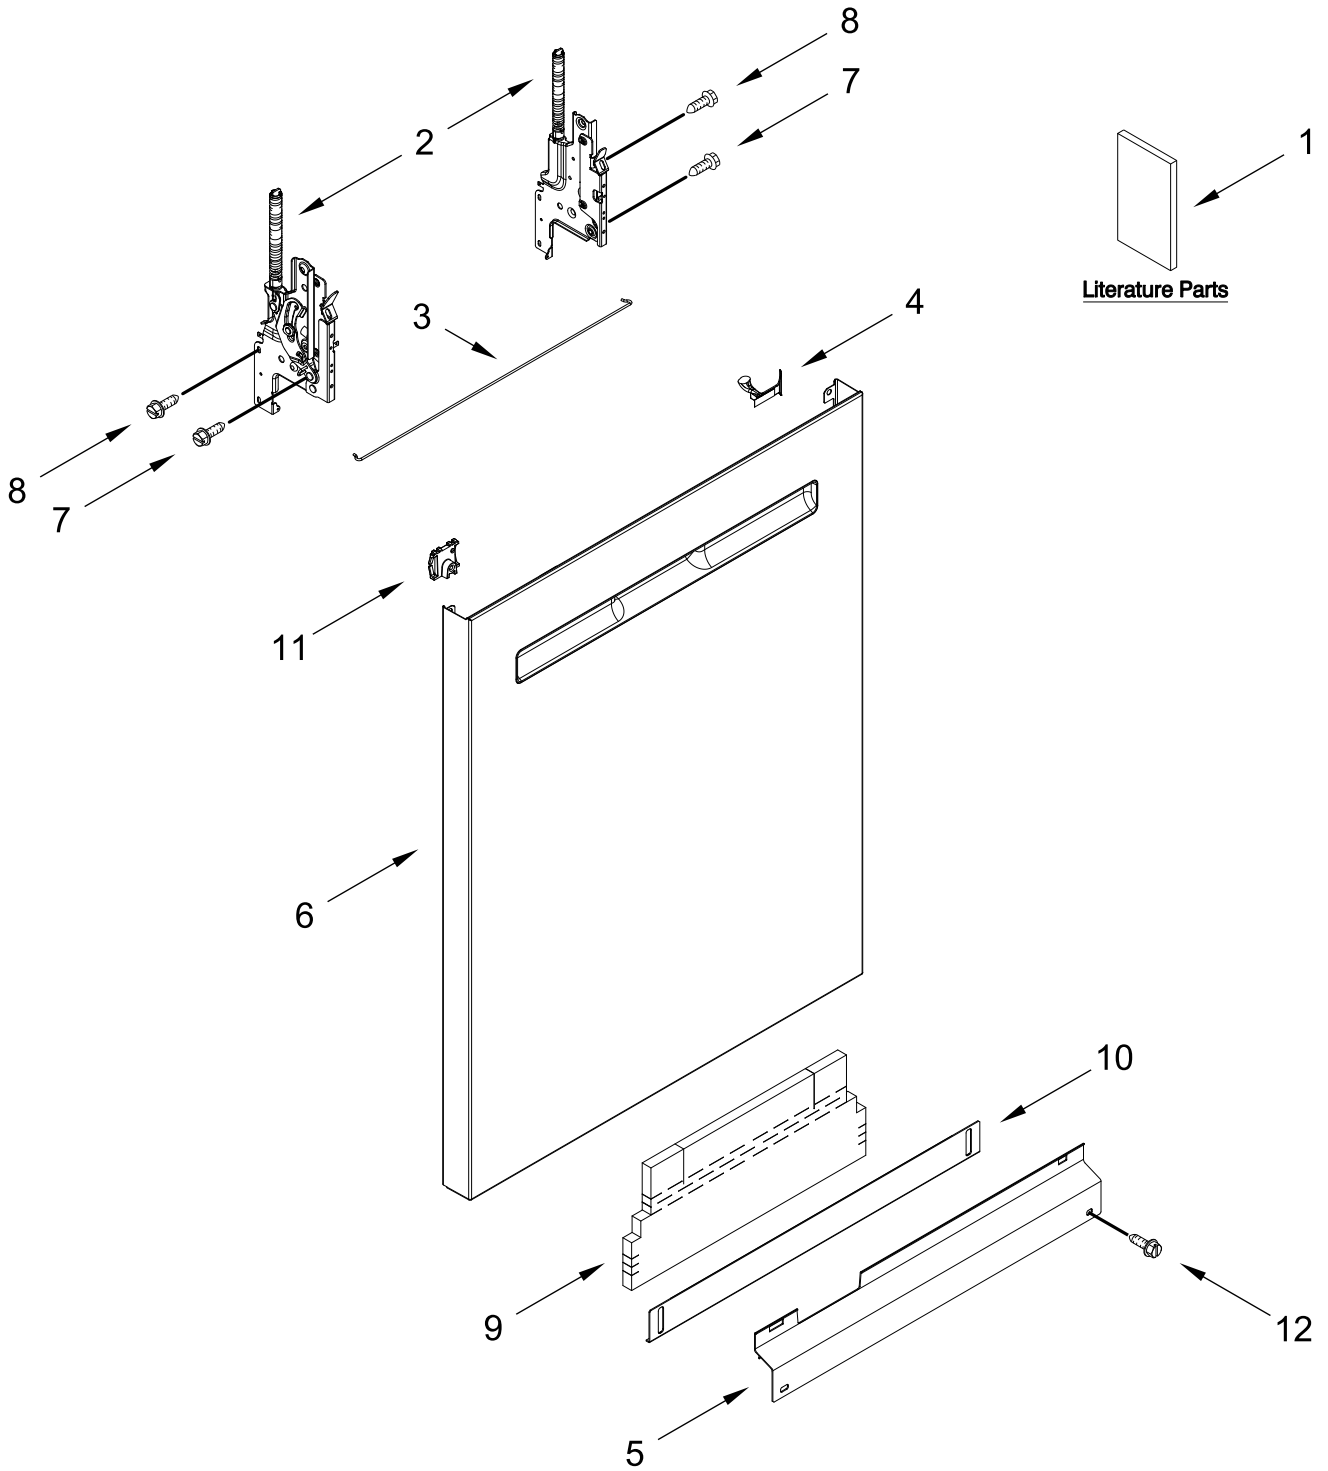

Dishwasher

MODELS:

MDB7959SKZ2 (Stainless)

DOOR AND PANEL PARTS

DOOR AND PANEL PARTS

<u>Illus. No.</u>	<u>Part No.</u>	<u>Description</u>	<u>Illus. No.</u>	<u>Part No.</u>	<u>Description</u>	<u>Illus. No.</u>	<u>Part No.</u>	<u>Description</u>
1		Literature Parts	4	W11102920	Light Pipe	9	W11038694	Insulation, Single Layer
	W11323304	Owners Manual	5		Access Panel	10		Toe Panel
	W11650513	Energy Guide		W11108979	Black		W11467733	Black
	W11366142	Tech Sheet	6		Panel, Front (Includes 4 & 11)	11	W10692757	Barrel Nut, Front Panel
2		Arm, Hinge		W11233303	Stainless	12	W11438978	Screw, Black
	W10920232	Left Hand	7	3400000	Screw			
	W10920230	Right Hand	8	W11364953	Screw			
3	W11377160	Cross Brace, Door						

CONTROL PANEL AND INNER DOOR PARTS

CONTROL PANEL AND INNER DOOR PARTS

<u>Illus. No.</u>	<u>Part No.</u>	<u>Description</u>	<u>Illus. No.</u>	<u>Part No.</u>	<u>Description</u>	<u>Illus. No.</u>	<u>Part No.</u>	<u>Description</u>
1		Console Assembly (Includes Insert)	9	W10348409	Screw	18	W11397505	Fuse, In-line
	W11491722	Black	10	W11098822	Inner Door Assembly	19	W11258418	Screw
2	W11084865	Jumper, Door	11	W11563231	Seal, Door Bottom	20	3400071	Screw
3	W11131369	Housing, UI	12	W11084863	Wiring Harness, Main (Includes Thermostat & Fuse)	21	W10348408	Screw
4	W10711884	Screw (Long)	13	W11084845	Wiring Harness, Inner Door			
5	W11091934	Latch Assembly (Includes Switch)	14	W11092649	Dispenser Assembly			
6	W11524490	Control, Electronic	15	W11265187	Seal, Console/Door			
7	W11025634	Bezel, Vent (Also Order Gasket)	16	W11088985	Hanger, Control			
8	W11184028	Gasket, Vent	17	W11527847	Vent Assembly (Also Order Gasket)			