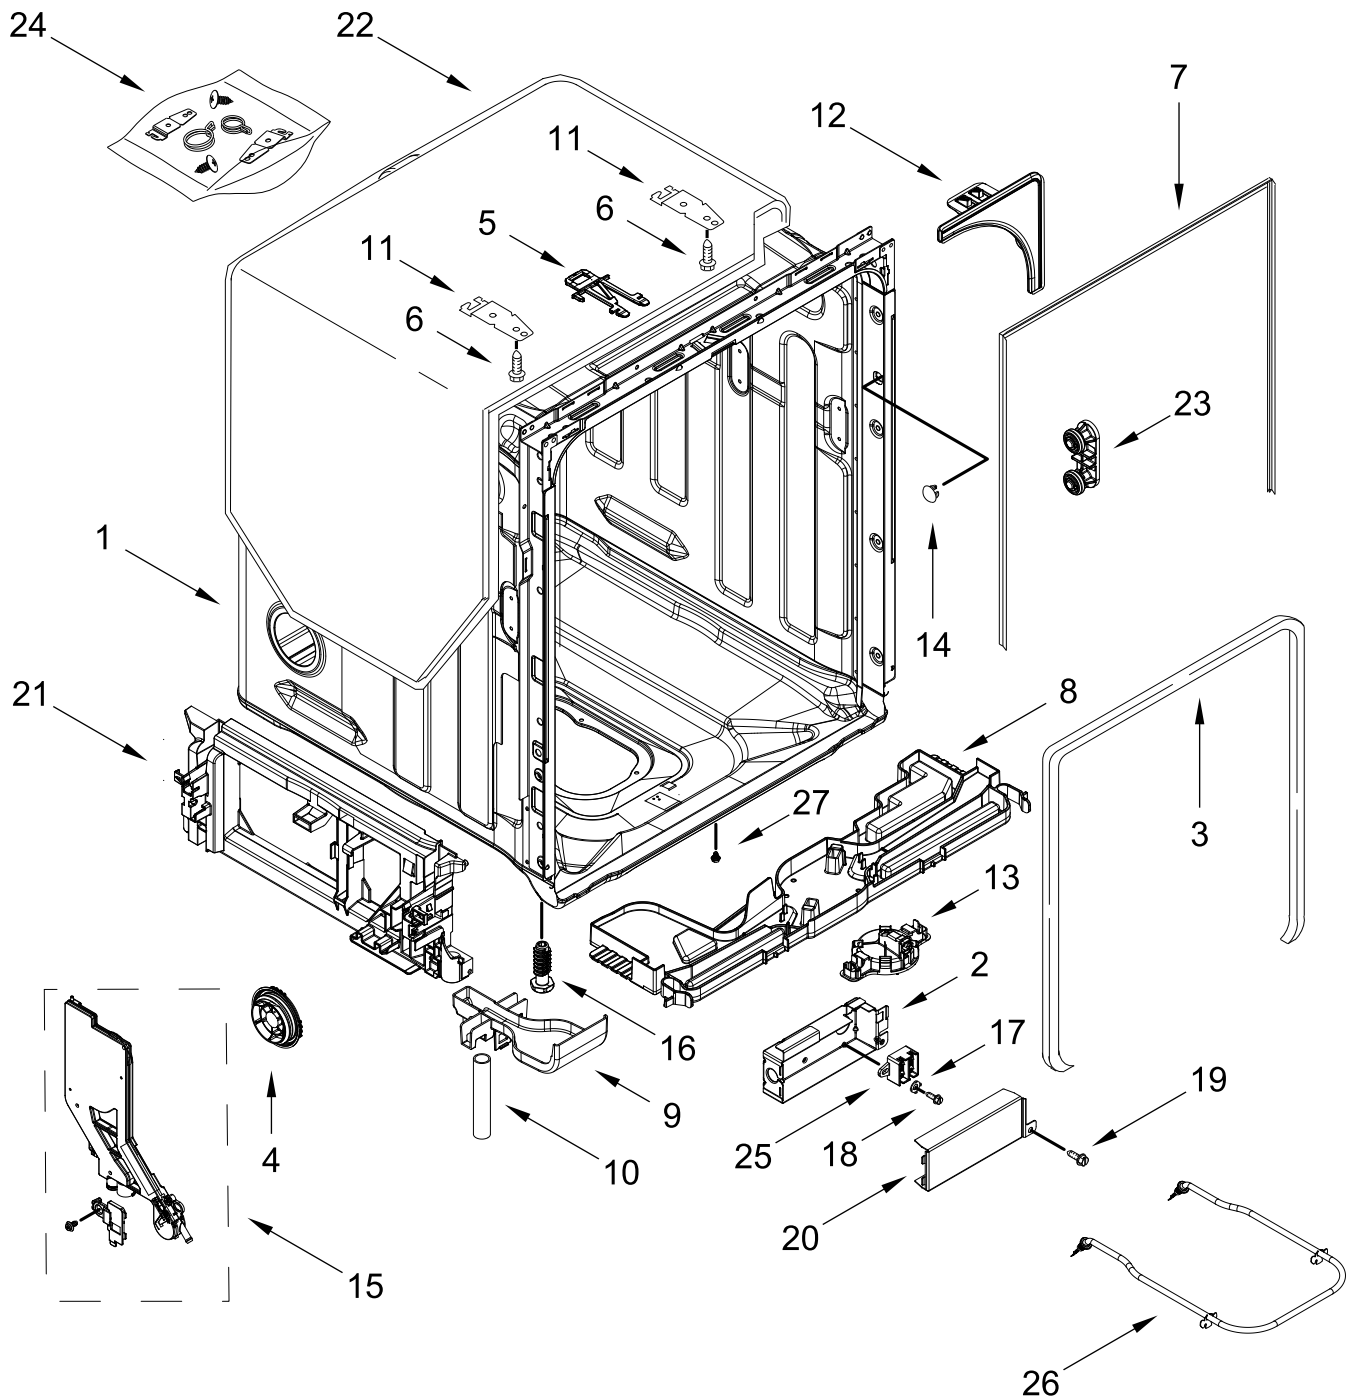

TUB AND FRAME PARTS

TUB AND FRAME PARTS

<u>Illus. No.</u>	<u>Part No.</u>	<u>Description</u>	<u>Illus. No.</u>	<u>Part No.</u>	<u>Description</u>	<u>Illus. No.</u>	<u>Part No.</u>	<u>Description</u>
1	W10920228	Tub Assembly (Includes Gasket)	13	W11036170	Float Switch	23	W11048217	Tub Mount, Upper Rack
2	W11226744	Base, Terminal Box	14	W11184083	Plug, Tub	24	W11362501	Miscellaneous Parts Bag (Contains 2 Screws, 2 Clamps, & 2 Brackets)
3	W11035860	Gasket, Tub	15	W11429970	Water Inlet Assembly			
4	W11429974	Nut, Water Inlet	16	W11455395	Leg, Leveling			
5	W11090487	Strike, Latch	17	3378128	Washer, Pronged Cup			
6	W11296374	Screw	18	3400014	Screw, Grounding	25	W11132441	Terminal Block
7	W11165091	Seal, Cabinet	19	W10277003	Screw	26	W11536143	Heater Element Assembly
8	W11025993	Drip Tray	20	W11226746	Cover, Terminal Box	27	3400892	Screw
9	W11025986	Funnel, Overfill Protection	21		Side Support, Tub			
10	W11025988	Funnel Extension		W10920122	Left Hand			
11	8269145	Bracket, Undercounter		W10920120	Right Hand			
12	W11165093	Cover, Tub Corner	22	W11655286	Shield, Tub Sound