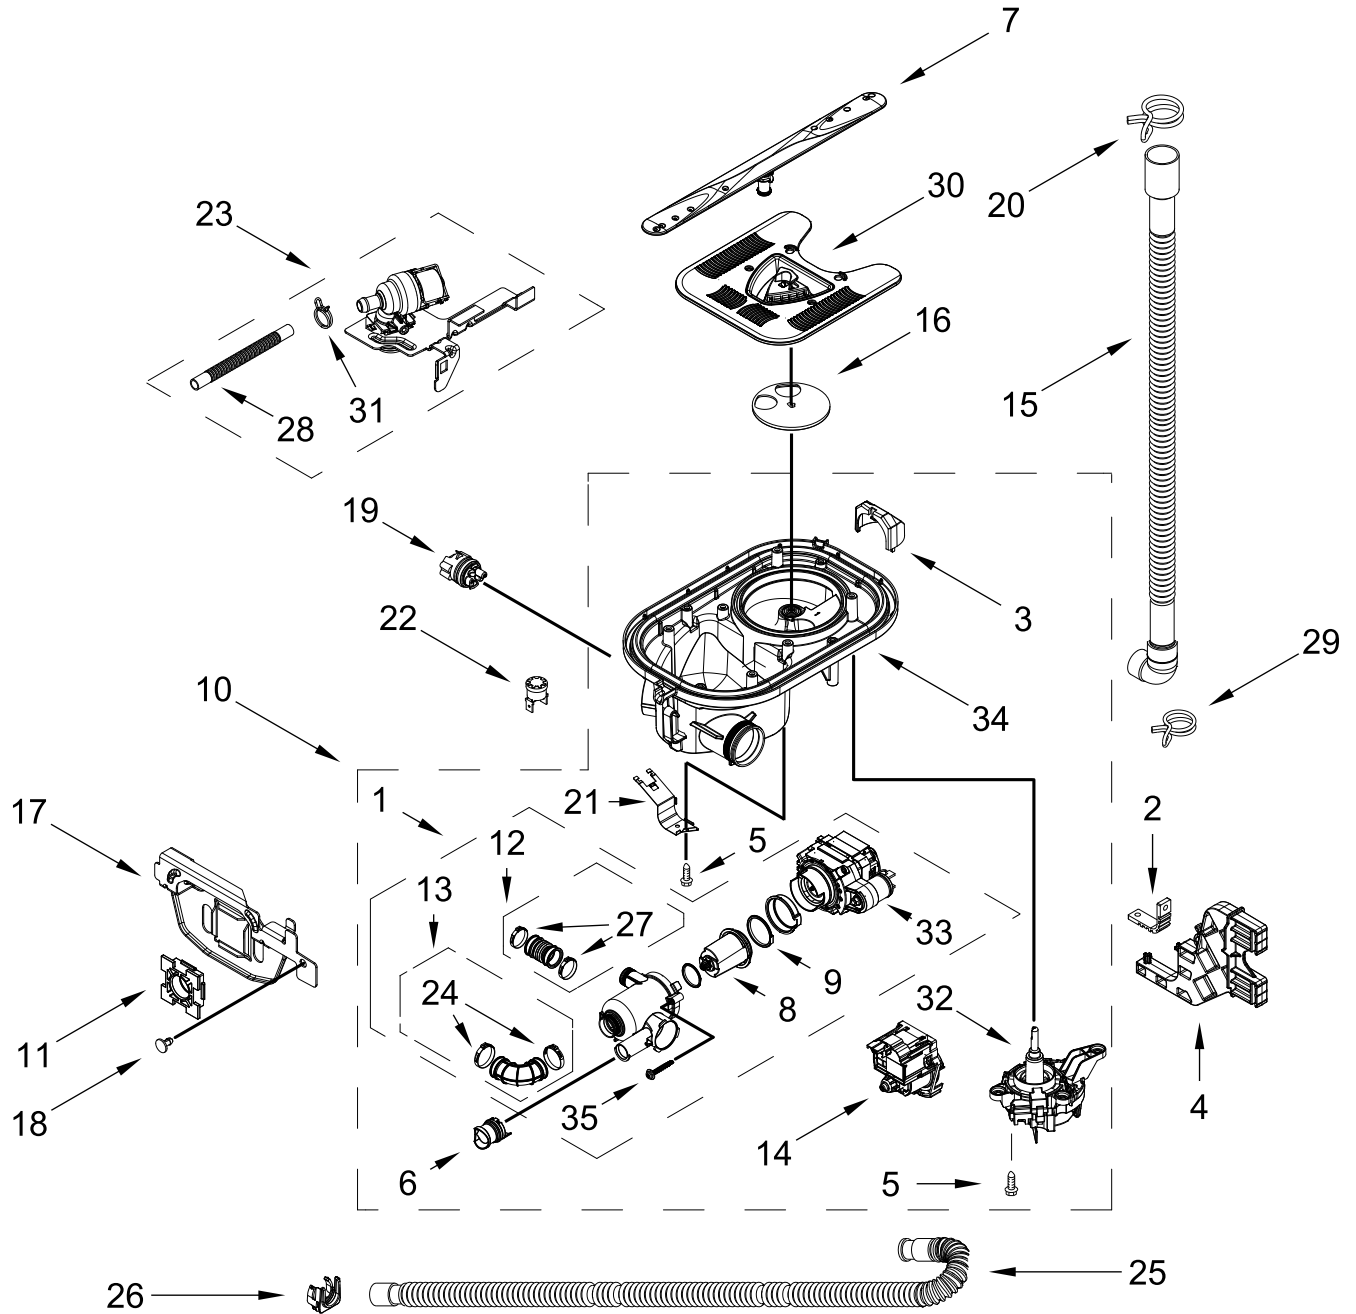

PUMP, WASHARM AND MOTOR PARTS

PUMP, WASHARM AND MOTOR PARTS

<u>Illus. No.</u>	<u>Part No.</u>	<u>Description</u>	<u>Illus. No.</u>	<u>Part No.</u>	<u>Description</u>	<u>Illus. No.</u>	<u>Part No.</u>	<u>Description</u>
1	W11122133	Pump Assembly	13	W10900387	Hose, Suction	24	W11122851	Clamp, Hose
2	W11294352	Isolator, Front Motor	14	W11491436	Motor, Drain	25	W11036161	Hose
3	W10891545	Diffuser, Inlet	15	W11131184	Hose, Drain	26	W11036143	Clip, Hose
4	W11294350	Hanger, Front Motor	16	W10903468	Disc, Diverter	27	W10466656	Clamp, Hose
5	9741232	Screw	17	W11025963	Bracket, Rear Motor	28	W11036287	Hose, Inlet
6	W10891547	Check Valve, Drain	18	W11418271	Fastener	29	W11236576	Clamp, Hose
7	W11048456	Wash Arm Assembly	19	W11126174	Indicator, Optical Wash	30	W11039864	Grate
8	W11108699	Filter Assembly	20	370445	Clamp, Hose	31	371505	Clamp, Hose
9	W10380239	Ring, Volute	21	W11163419	Bracket, Thermostat	32		Diverter Valve Motor (Not Serviced)
10	W11197948	Motor & Sump Assembly	22	W11193089	Thermostat (Included with Main Wiring Harness)	33	W10753070	Capacitor
11	W11036663	Isolator, Rear Motor	23	W11025970	Fill Valve Assembly	34	W11034556	Sump (includes Seal and Diverter)
12	W11250985	Hose, Pressure				35	W10467002	Screw