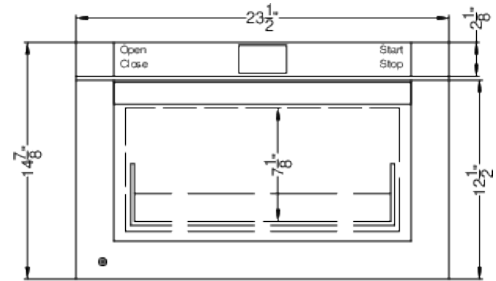

One-touch access to open and close the drawer

Attractive modern style in brushed stainless steel

Product Features:

24" wide drawer microwave	Built-in microwave designed for installation in wall or island openings
Easy access with touch open/close	Simply hold down the "open" and "close" buttons to access the microwave with minimal effort
Top-load design	Slide-out drawer lets you check your cooking without removing it from the microwave, helping to reduce spills
Large capacity	1.2 cu.ft. interior offers plenty of space for large dishes
Stainless steel finish	Exterior features a brushed stainless steel trim to elevate your kitchen design
Blade style handle	Brushed stainless steel in a modern shape that suits any kitchen style
Easy-to-read controls	Control panel is set at a slight angle, making it easier to read all of the functions in any position
One-touch cooking	Includes buttons for popcorn, beverages, melting, and softening
Melt and soften options	"Melt" setting lets you choose from commonly melted items (butter, chocolate, cheese, or marshmallows) and "soften" lets you choose from butter, ice cream, or cream cheese

MDR245SS Specifications:

Overview	
Nominal Width	24.0" (61 cm)
Nominal Depth	24.0" (61 cm)
Nominal Height	15.0" (38 cm)
Height of Cabinet	14.88" (38 cm)
Width	23.5" (60 cm)
Depth	23.25" (59 cm)
Depth with Handle	25.13" (64 cm)
Depth with door at 90°	38.38" (97 cm)
Capacity	1.2 cu.ft. (34 L)
Door	Black/SS
Cabinet	Gray
US Electrical Safety	UL
Canadian Electrical Safety	ULC
Amps	12.0
Voltage/Frequency	115 V AC/60 Hz
Weight	33.0 lbs. (15 kg)
Parts & Labor Warranty	1 Year
UPC	761101086750
Microwave	
Type	Drawer
Wattage	1000.0
Controls	Digital
Digital Display	Yes
Specialized Cooking Buttons	Yes
Cutout Height	14.81" (38 cm)
Cutout Width	22.13" (56 cm)
Cutout Depth	23.5" (60 cm)
Interior Height	7.13" (18 cm)
Interior Width	16.13" (41 cm)
Interior Depth	16.75" (43 cm)

TOP VIEW

FRONT VIEW