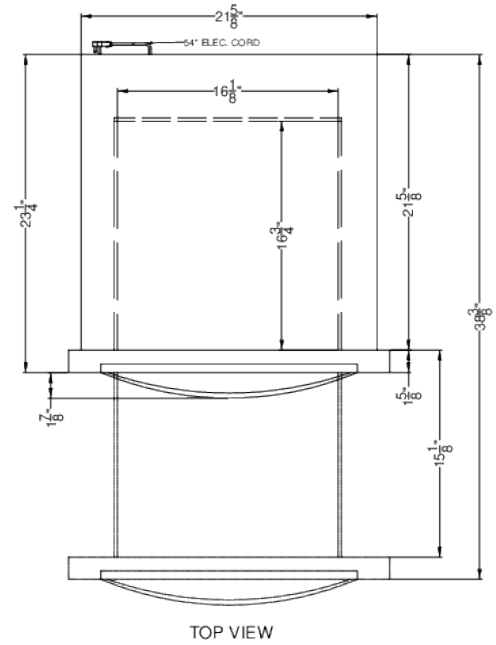

One-touch access to open and close the drawer

Attractive modern style in brushed stainless steel

Product Features:

24" wide drawer microwave	Built-in microwave designed for installation in wall or island openings
Easy access with touch open/close	Simply hold down the "open" and "close" buttons to access the microwave with minimal effort
Top-load design	Slide-out drawer lets you check your cooking without removing it from the microwave, helping to reduce spills
Large capacity	1.2 cu.ft. interior offers plenty of space for large dishes
Stainless steel finish	Exterior features a brushed stainless steel trim to elevate your kitchen design
Blade style handle	Brushed stainless steel in a modern shape that suits any kitchen style
Easy-to-read controls	Control panel is set at a slight angle, making it easier to read all of the functions in any position
One-touch cooking	Includes buttons for popcorn, beverages, melting, and softening
Melt and soften options	"Melt" setting lets you choose from commonly melted items (butter, chocolate, cheese, or marshmallows) and "soften" lets you choose from butter, ice cream, or cream cheese

MDR245SS Specifications:

Overview	
Nominal Width	24.0" (61 cm)
Nominal Depth	24.0" (61 cm)
Nominal Height	15.0" (38 cm)
Height of Cabinet	14.88" (38 cm)
Width	23.5" (60 cm)
Depth	23.25" (59 cm)
Depth with Handle	25.13" (64 cm)
Depth with door at 90°	38.38" (97 cm)
Capacity	1.2 cu.ft. (34 L)
Door	Black/SS
Cabinet	Gray
US Electrical Safety	UL
Canadian Electrical Safety	ULC
Amps	12.0
Voltage/Frequency	115 V AC/60 Hz
Weight	33.0 lbs. (15 kg)
Parts & Labor Warranty	1 Year
UPC	761101086750
Microwave	
Type	Drawer
Wattage	1000.0
Controls	Digital
Digital Display	Yes
Specialized Cooking Buttons	Yes
Cutout Height	14.81" (38 cm)
Cutout Width	22.13" (56 cm)
Cutout Depth	23.5" (60 cm)
Interior Height	7.13" (18 cm)
Interior Width	16.13" (41 cm)
Interior Depth	16.75" (43 cm)