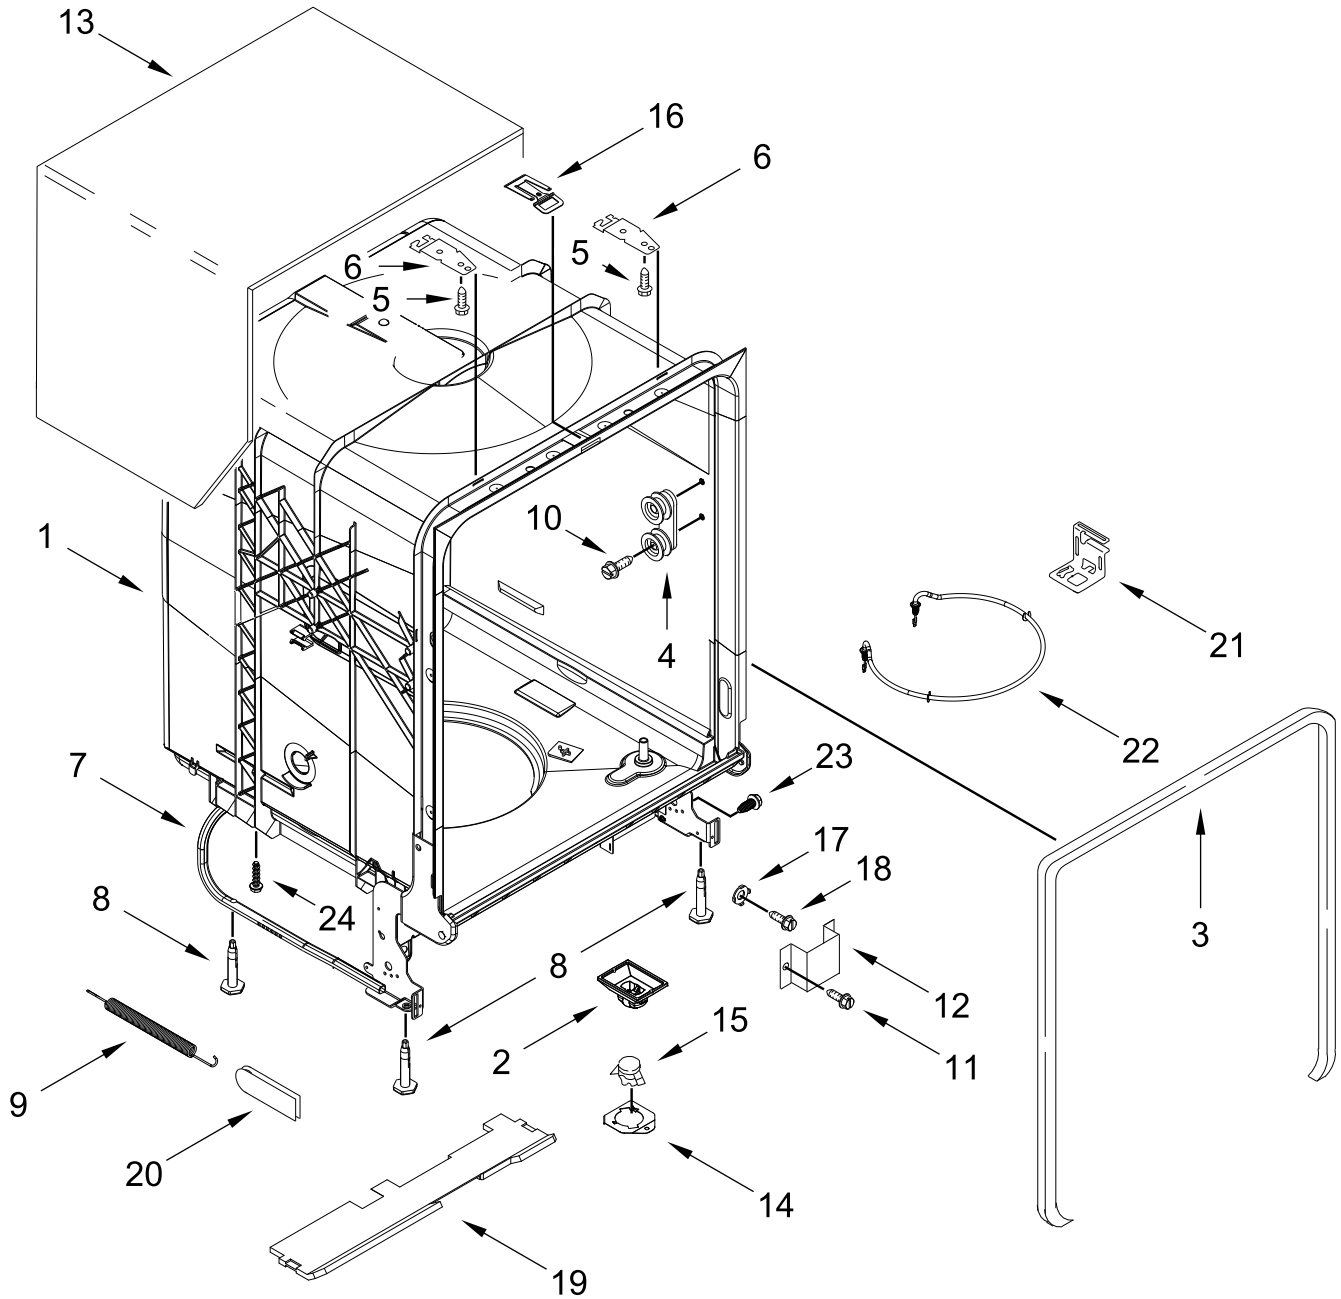

TUB AND FRAME PARTS

TUB AND FRAME PARTS

<u>Illus.</u> <u>No.</u>	<u>Part No.</u>	<u>Description</u>	<u>Illus.</u> <u>No.</u>	<u>Part No.</u>	<u>Description</u>	<u>Illus.</u> <u>No.</u>	<u>Part No.</u>	<u>Description</u>
1	W10908439	Tub Assembly	12	8268991	Cover, Terminal Box	21	W10732961	Bracket, Heater Support
2	W11656602	Shield, Thermostat	13	W10866979	Shield, Tub Sound	22	W10441445	Heater Element Assembly
3	W11425053	Seal, Tub	14	W11525335	Clip, Thermostat			(Includes Heater Washer & Nut)
4	W10341745	Screw	15	3371618	Thermostat			
5	W11296374	Screw	16	W10544004	Strike, Latch			
6	8269145	Bracket, Undercounter	17	3378128	Washer, Pronged Cup			
7	W11623675	Support, Bottom	18	3400014	Screw, Grounding			
8	W10619352	Leveler, Leg	19	W10819539	Sound Insulation, Bottom			
9	W10337934	Spring, Door Balance	20	8268990	Bushing, Door Spring	23	W10277003	Screw
10	W10902242	Wheel Assembly				24	489470	Screw
11	3400892	Screw						

NOTE: If heater element is removed, it must be replaced.