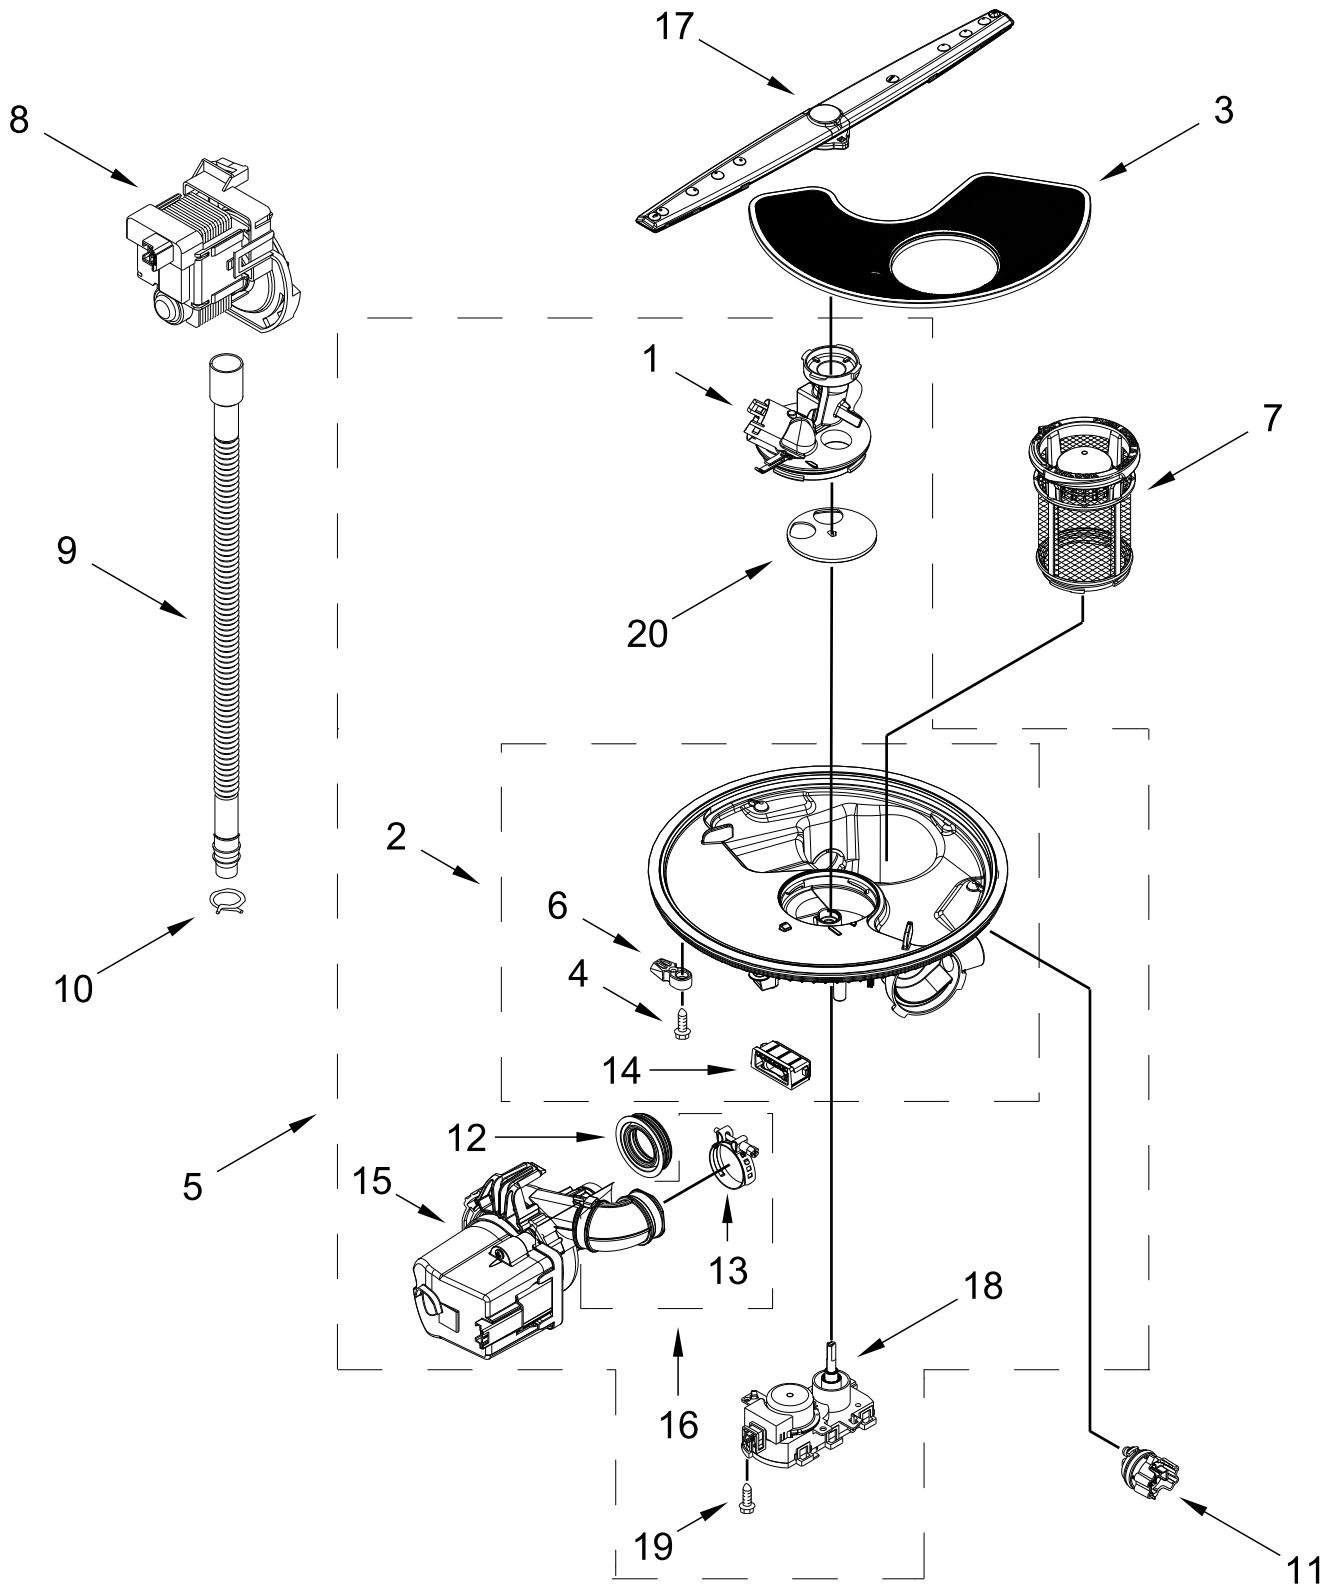

PUMP, WASHARM AND MOTOR PARTS

PUMP, WASHARM AND MOTOR PARTS

<u>Illus.</u> <u>No.</u>	<u>Part No.</u>	<u>Description</u>	<u>Illus.</u> <u>No.</u>	<u>Part No.</u>	<u>Description</u>	<u>Illus.</u> <u>No.</u>	<u>Part No.</u>	<u>Description</u>
1	W10455271	Cover, Outlet	8	W10724439	Pump, Drain	16	W10445975	Hose Assembly (Includes 2 Clamps)
2	W10455268	Sump With Seal (Also Order Items 12 & 16)	9	8269144	Hose, Drain	17	W10491331	Sprayarm
3	W10463906	Screen	10	370445	Clamp, Hose	18	W10910428	Motor, Diverter
4	W10348407	Screw	11	W11525024	Sensor, Temperature	19	9741232	Screw
5	W11525550	Sump & Motor Assembly	12	W11182008	Grommet	20	W10476221	Disc, Diverter
6	W10372113	Tab, Sump	13	8269146	Clamp, Hose			
7	W10789806	Filter Cup Assembly	14	W10195086	Motor, Isolator			
			15	W11521436	Motor (Also Order Items 12 & 16)