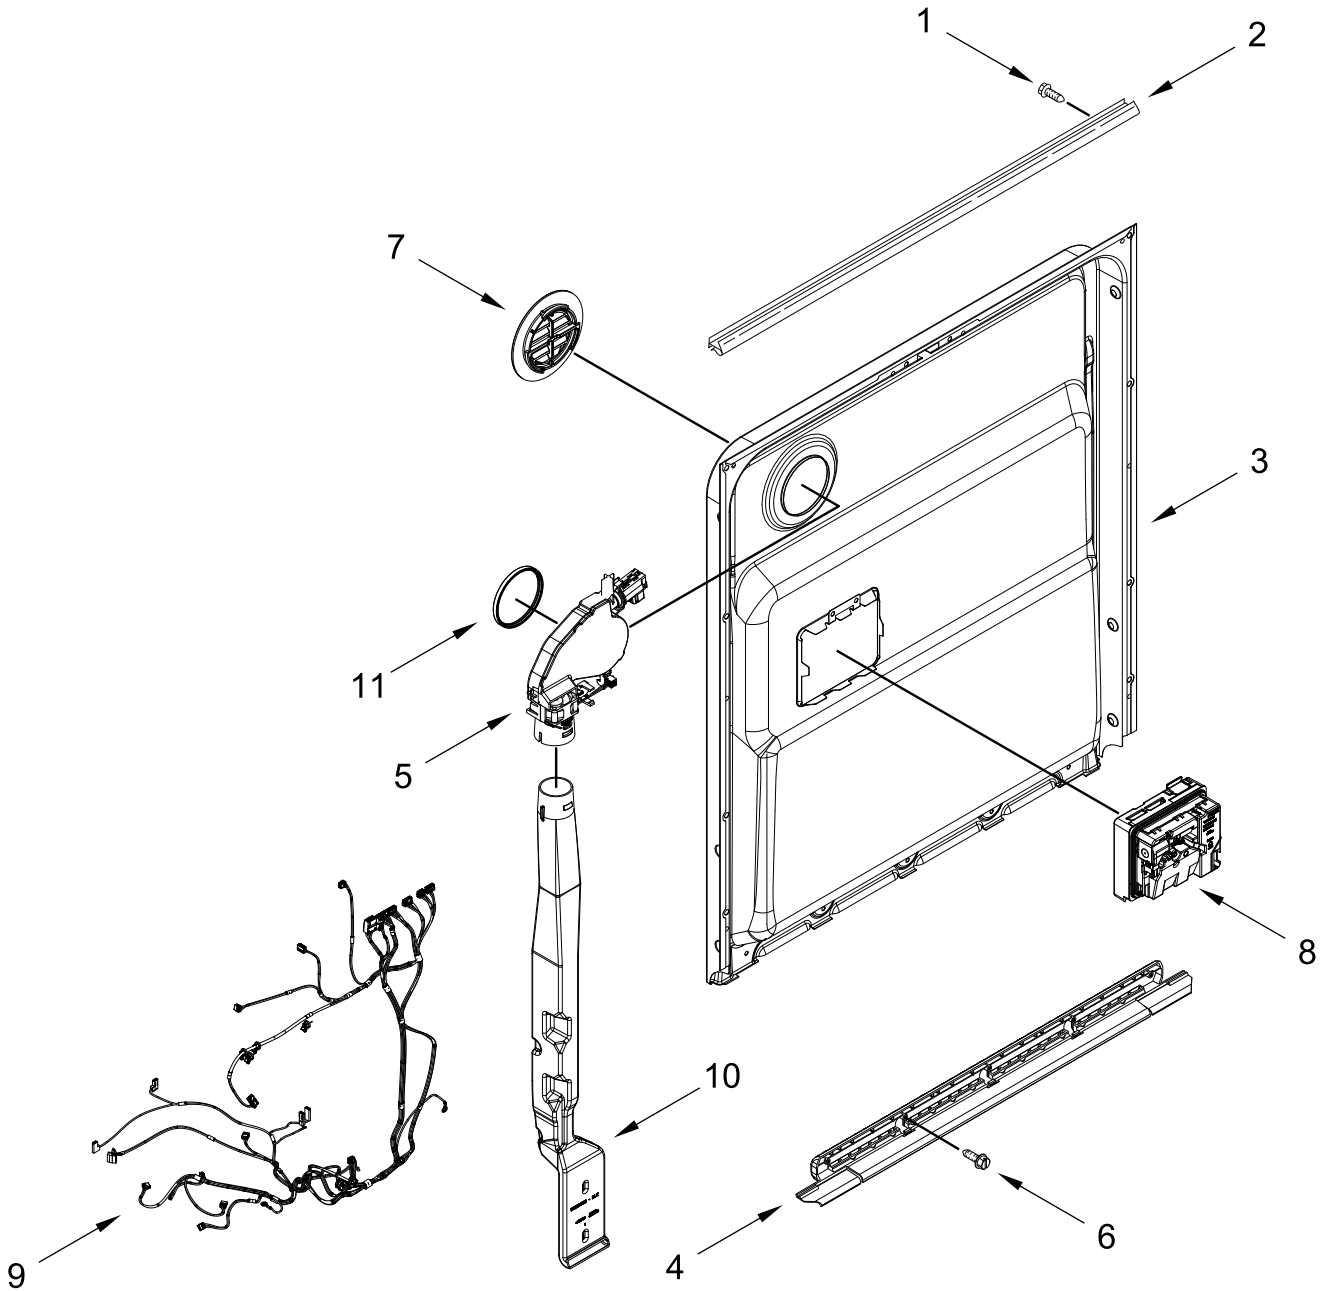

INNER DOOR PARTS

INNER DOOR PARTS

<u>Illus.</u> <u>No.</u>	<u>Part No.</u>	<u>Description</u>	<u>Illus.</u> <u>No.</u>	<u>Part No.</u>	<u>Description</u>	<u>Illus.</u> <u>No.</u>	<u>Part No.</u>	<u>Description</u>
1	W10348409	Screw	5	W11648151	Vent Assembly w/ Fan	9	W11595231	Wiring Harness
2	W11050927	Seal, Console/Door	6	W11476843	Screw	10	W11510780	Duct, Vent
3	W11631034	Inner Door Assembly	7	W11531479	Deflector, Vent	11	W11184028	Gasket, Vent
4	W10920683	Door Bottom, Seal	8	W10620296	Dispenser Assembly