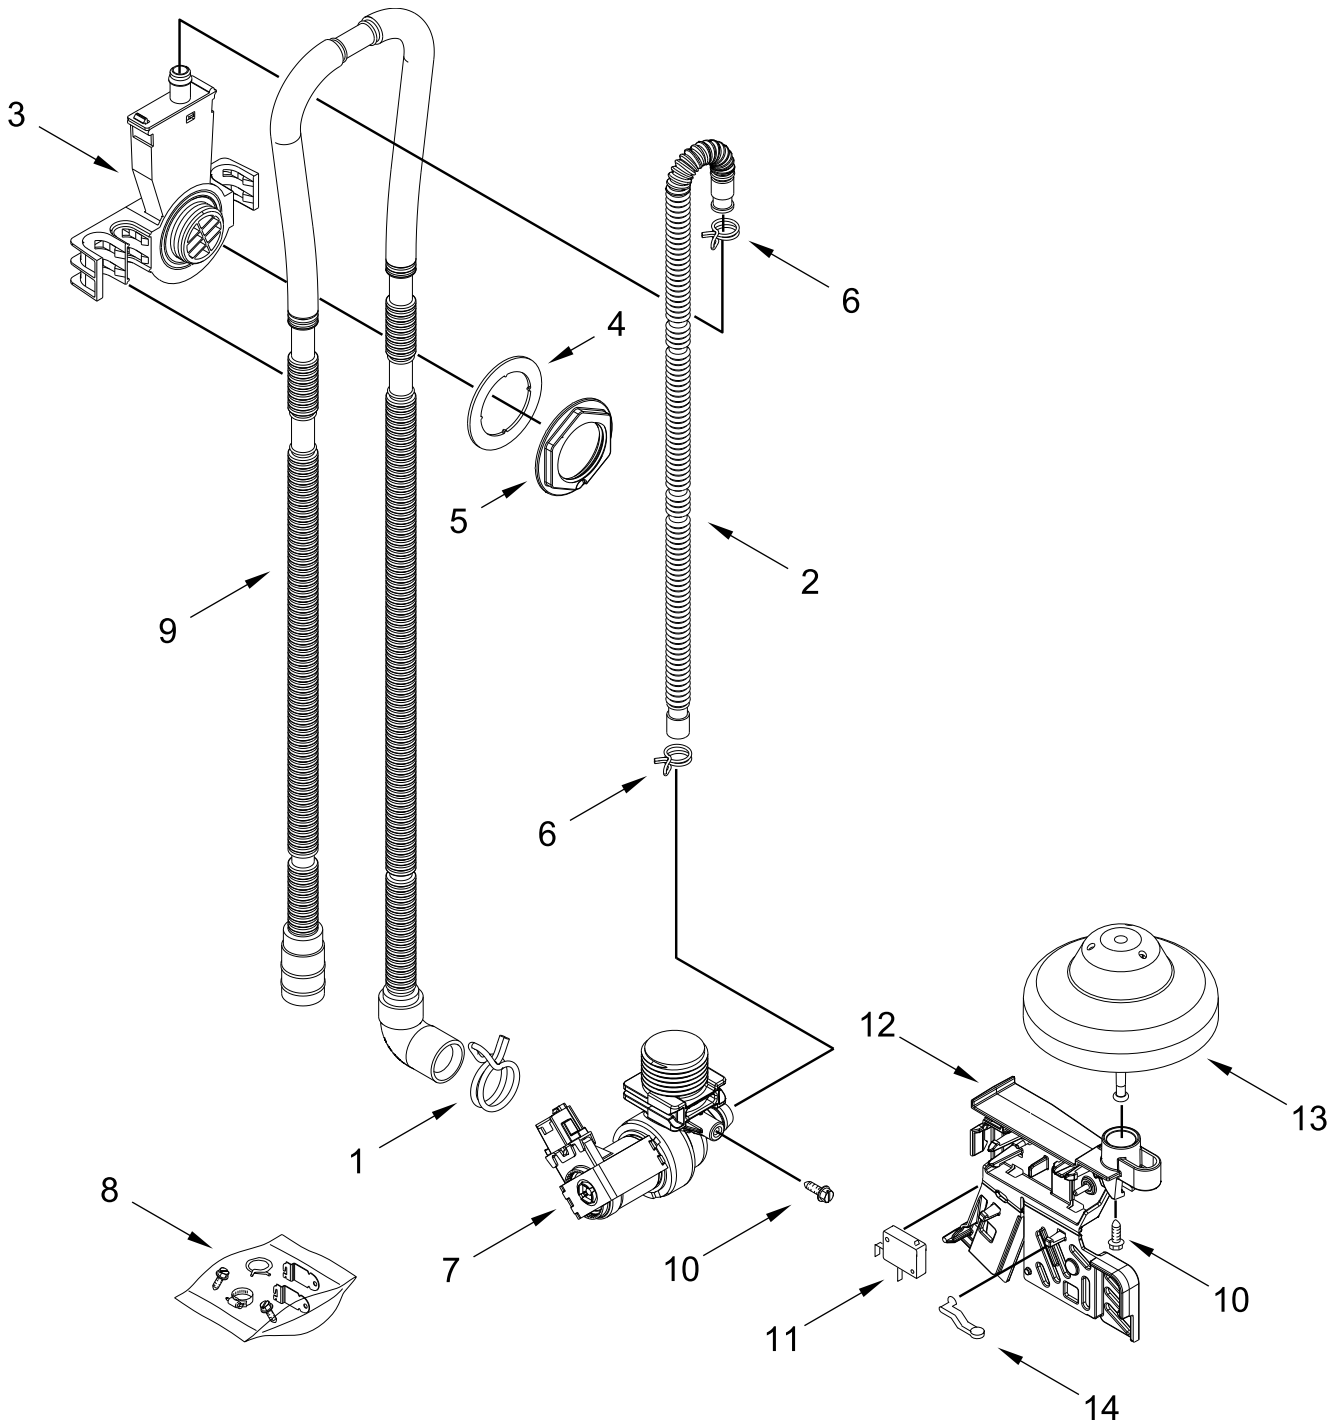

FILL, DRAIN AND OVERFILL PARTS

FILL, DRAIN AND OVERFILL PARTS

<u>Illus. No.</u>	<u>Part No.</u>	<u>Description</u>	<u>Illus. No.</u>	<u>Part No.</u>	<u>Description</u>	<u>Illus. No.</u>	<u>Part No.</u>	<u>Description</u>
1	370445	Clamp, Hose	6	371505	Clamp, Hose	10	304231	Screw
2	W10769066	Inlet Hose	7	W11669945	Fill Valve Assembly	11	W10195039	Switch, Overfill Control
3	W10195536	Inlet, Water (Also Order Item 4)	8	W10786175	Miscellaneous Parts Bag (Contains 2 Screws, 2 Clamps, & 2 Brackets)	12	W10316267	Standpipe, Overfill
4	8531323	Gasket				13	W10346525	Float & Retainer Assembly
5	W10508676	Nut, Inlet (Also Order Item 4)	9	W10545278	Drain loop with check valve assembly	14	W10195037	Lever, Overfill Switch