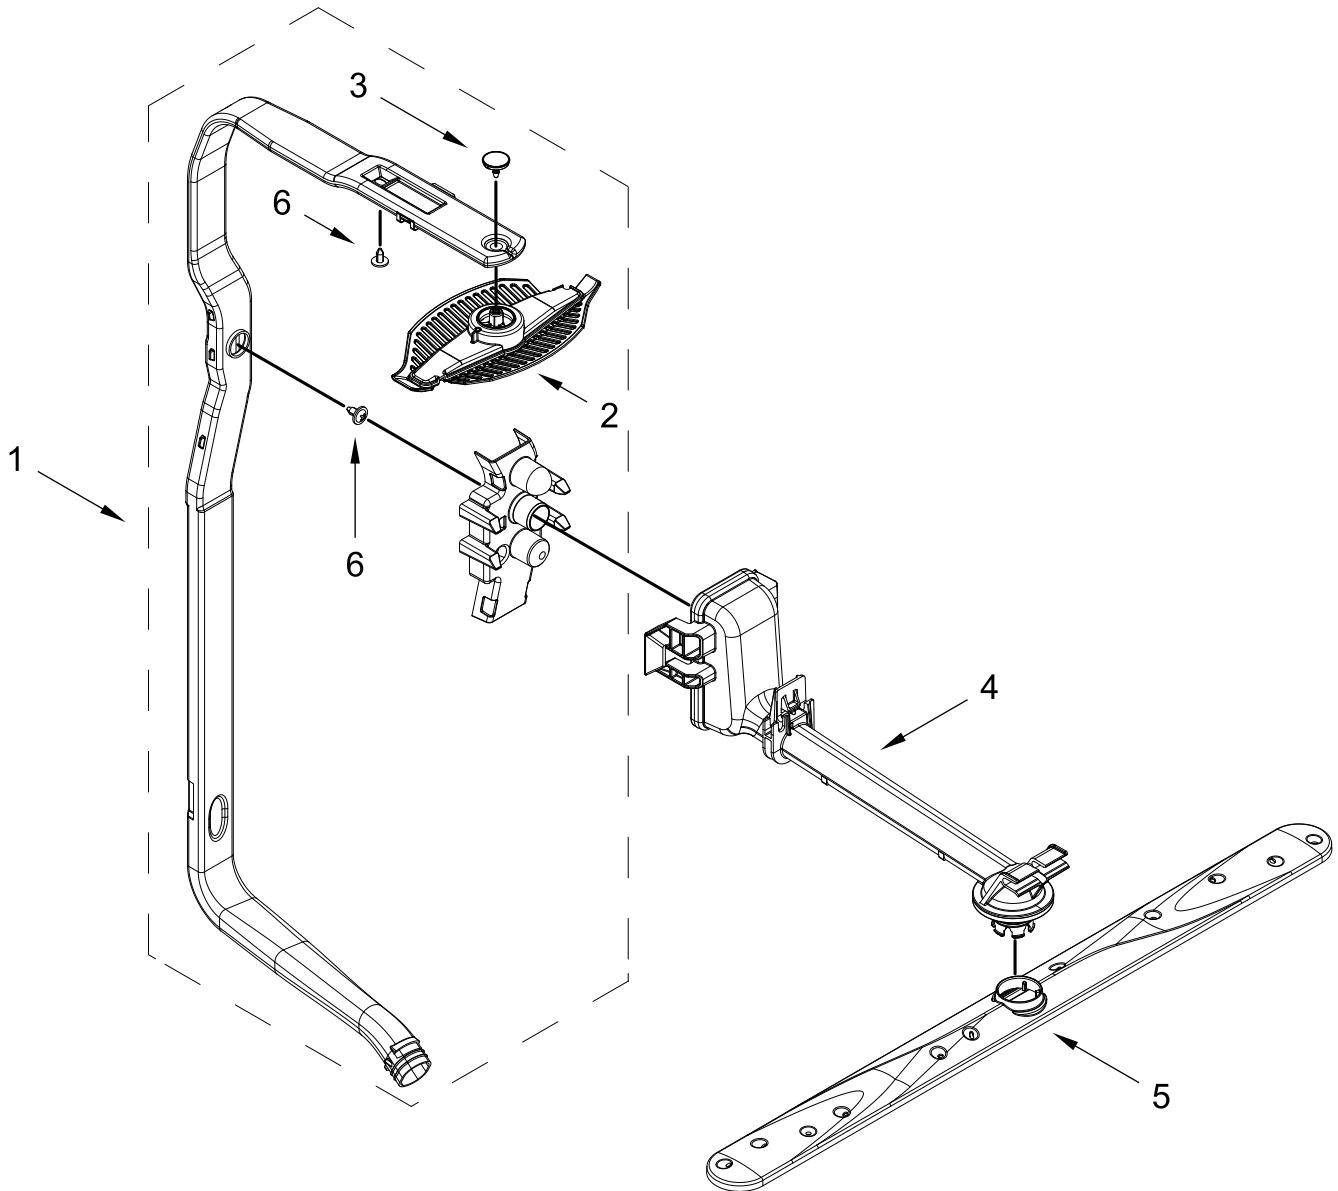

PUMP, WASHARM AND MOTOR PARTS

<u>Illus.</u> <u>No.</u>	<u>Part No.</u>	<u>Description</u>	<u>Illus.</u> <u>No.</u>	<u>Part No.</u>	<u>Description</u>	<u>Illus.</u> <u>No.</u>	<u>Part No.</u>	<u>Description</u>
1	W10455271	Cover, Outlet	8	W10724439	Pump, Drain	16	W10445975	Hose Assembly (Includes 2 Clamps)
2	W10455268	Sump With Seal (Also Order Items 12 & 16)	9	8269144	Hose, Drain	17	W10491331	Sprayarm
3	W10463906	Screen	10	370445	Clamp, Hose	18	W10910428	Motor, Diverter
4	W10348407	Screw	11	W11525024	Sensor, Temperature	19	9741232	Screw
5	W11525550	Sump & Motor Assembly	12	W11182008	Grommet	20	W10476221	Disc, Diverter
6	W10372113	Tab, Sump	13	8269146	Clamp, Hose			
7	W10789806	Filter Cup Assembly	14	W10195086	Motor, Isolator			
			15	W11521436	Motor (Also Order Items 12 & 16)			

UPPER WASH AND RINSE PARTS