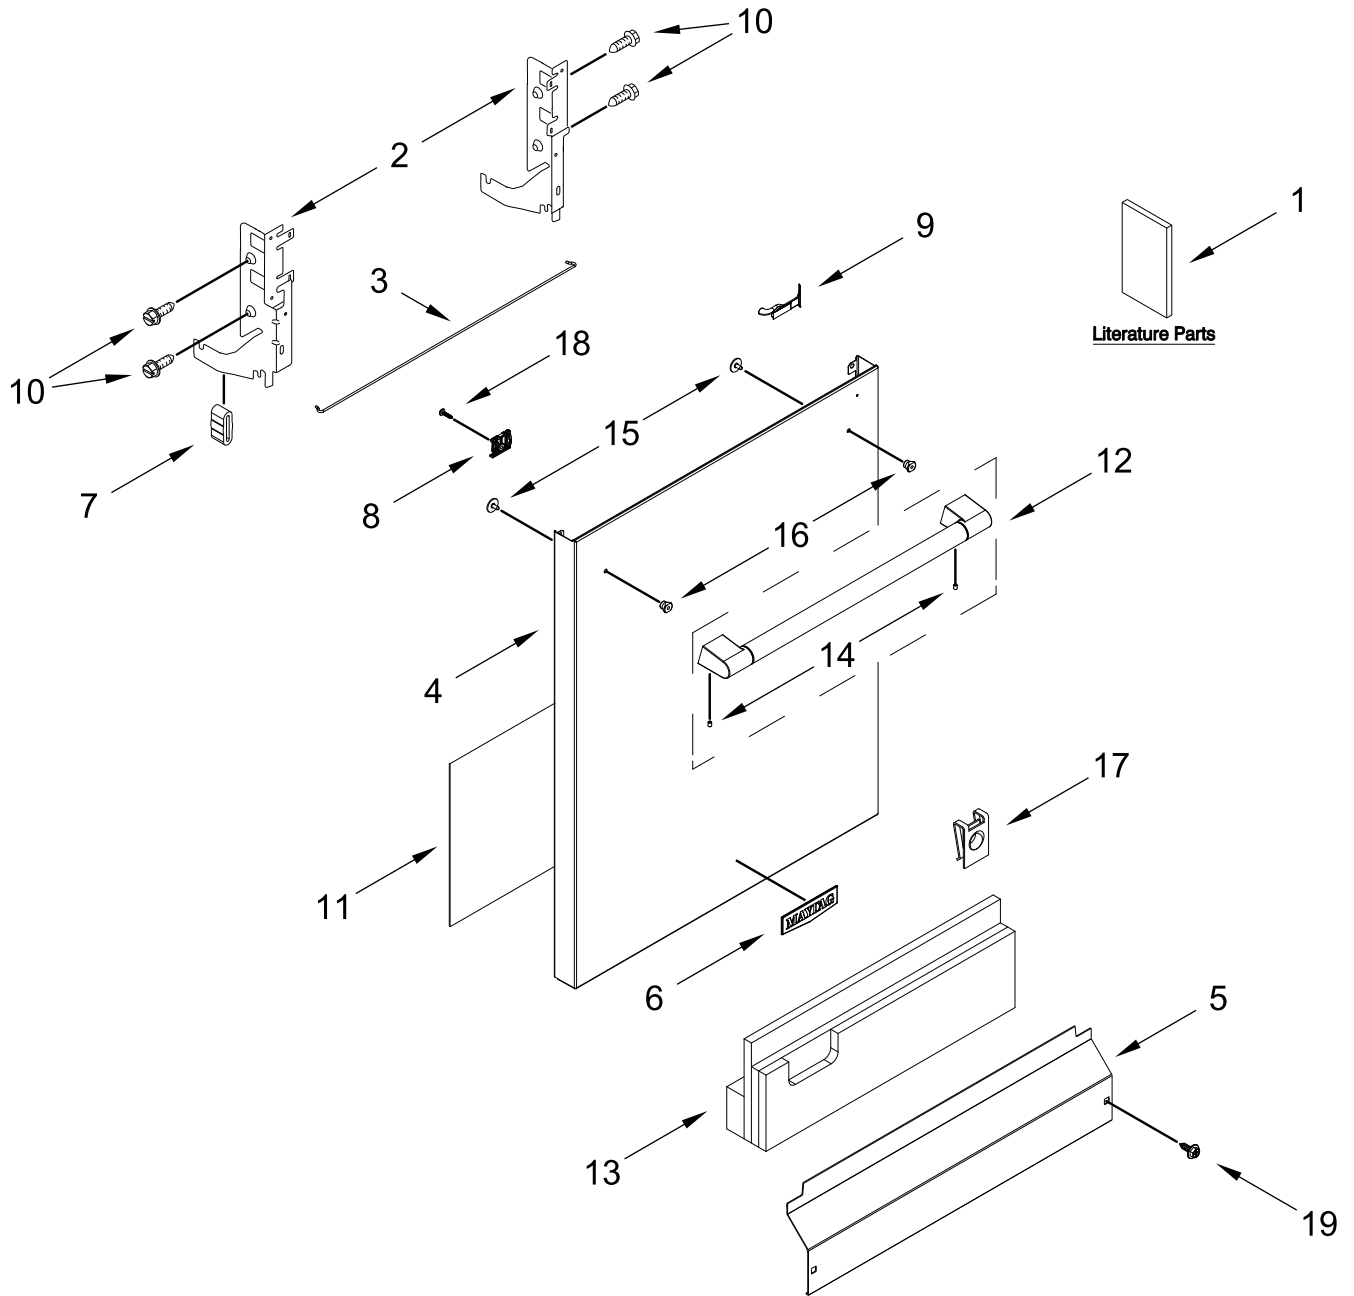

# DOOR AND PANEL PARTS

<u>Illus. No.</u>	<u>Part No.</u>	<u>Description</u>	<u>Illus. No.</u>	<u>Part No.</u>	<u>Description</u>	<u>Illus. No.</u>	<u>Part No.</u>	<u>Description</u>
1		Literature Parts	5		Access Panel (Includes Hardware)	12		Handle Assembly
	W11658628	Energy Guide					W11644183	Stainless
	W11532445	Owners Manual		W10852733	Black	13	W10519755	Insulation, Toe Panel
	W11532444	Tech Sheet	6	W11628148	Badge	14	W10687133	Set Screw
2		Arm, Hinge	7	8268961	Sleeve, Friction	15	W10316572	Screw
	W11484017	Left Hand	8	W10692757	Barrel Nut, Front Panel	16	W11049903	Stud, Mounting
	W11484018	Right Hand	9	W11504190	Light, Pipe	17	W10853886	U-nut
3	W10803537	Stiffener, Door	10	3400071	Screw	18	W10711884	Screw
4		Panel, Front (Includes 6, 8, 9, 15 & 16)	11	W10315897	Insulation, Front Panel	19	302868	Screw (Black)
	W11649480	Stainless						