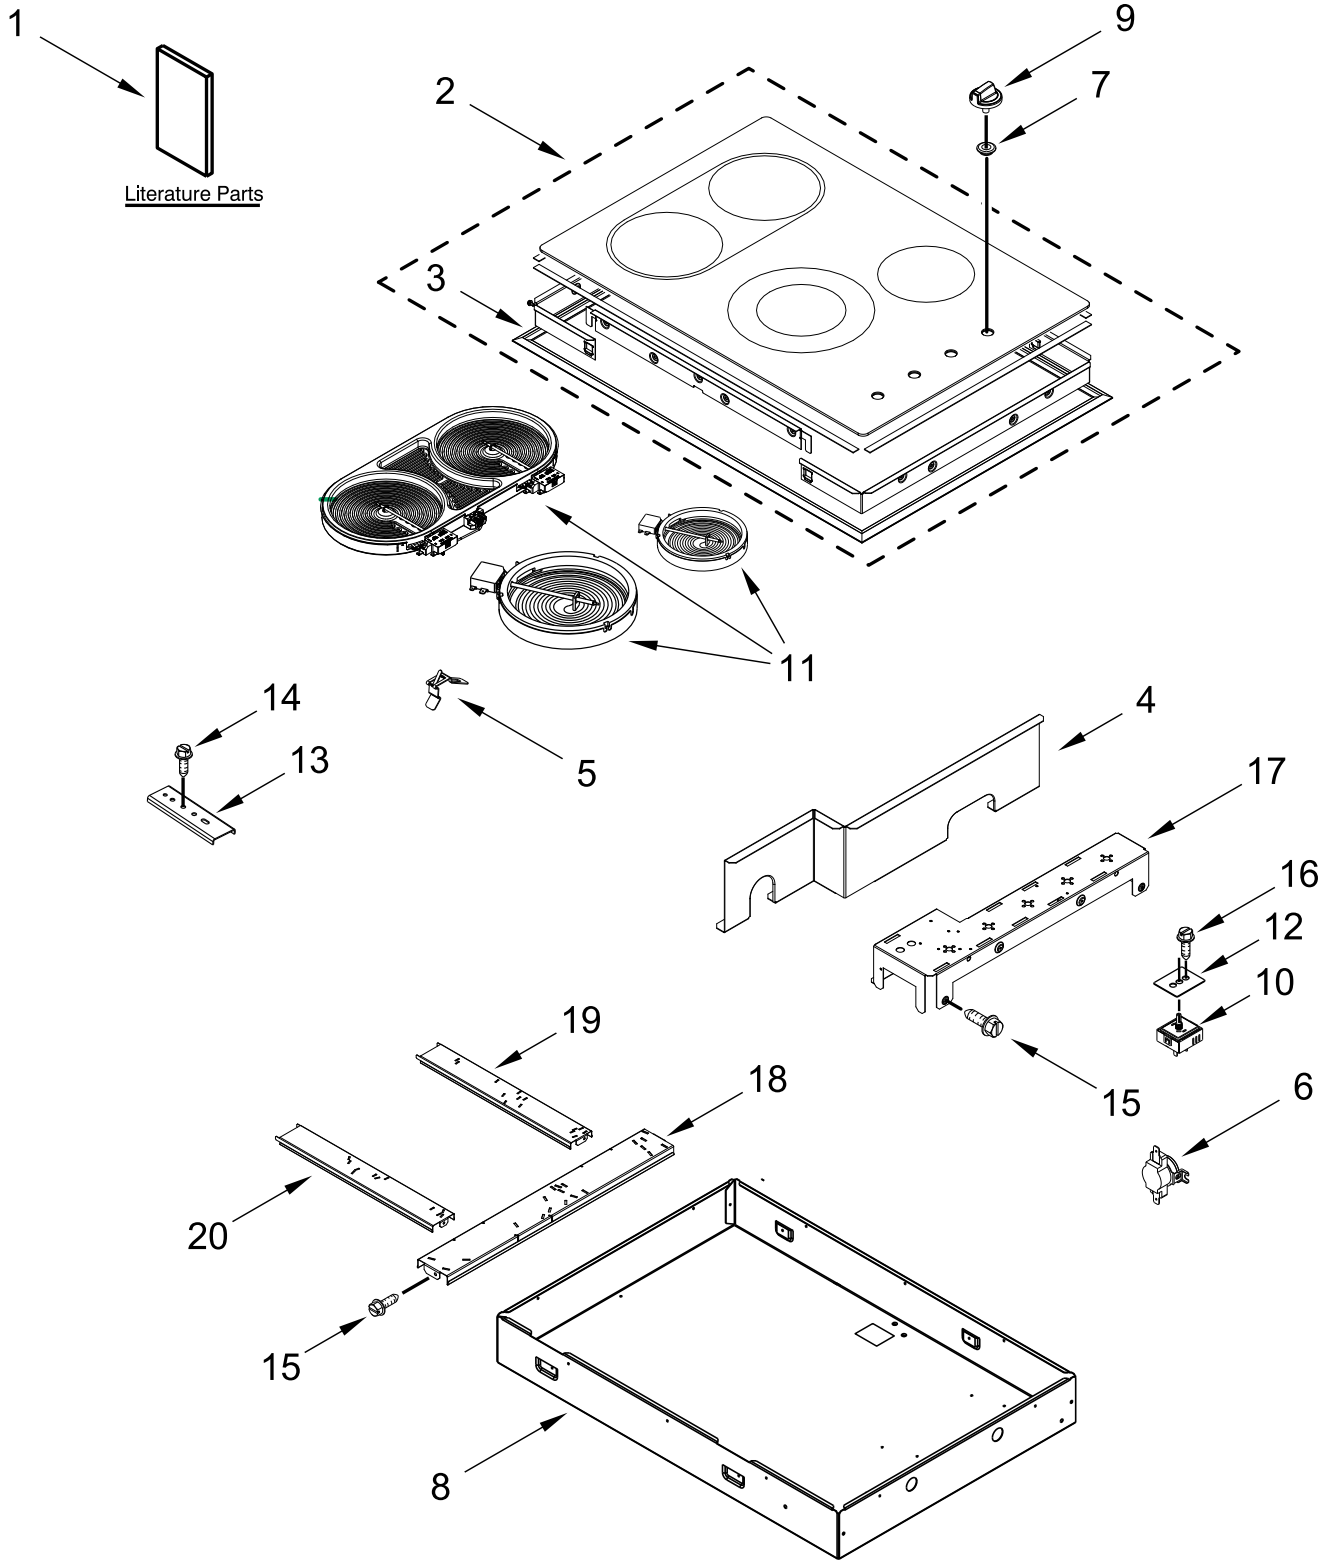

# COOKTOP PARTS

# COOKTOP PARTS

<u>Illus. No.</u>	<u>Part No.</u>	<u>Description</u>	<u>Illus. No.</u>	<u>Part No.</u>	<u>Description</u>	<u>Illus. No.</u>	<u>Part No.</u>	<u>Description</u>
1		Literature Parts	9		Knob, Control	13	4455917	Bracket, Cooktop Mounting
	W11439185	Installation Instructions		W10895122	Black	14	3400093	Screw
	W11245478	Instructions, Undercounter Installation	10	W10437092	Switch, Infinite (Left Front and Right Front)	15	7101P426-60	Screw
	W11255747	Use & Care Guide		W10843843	Switch, Infinite (Left Rear)	16	7101P309-60	Screw
	W11238363	Diagram, Wiring		W10578768	Switch, Infinite (Right Rear)	17	W11215835	Plate, Switch
2		Cooktop		W10248259	Element, Bridge (Left Front and Left Rear)	18	W11102042	Rail, Vertical
	W11120984	Black		W10275048	Element (3000 and 1400W) (Right Front)	19	W11106009	Rail, Horizontal Rear
	W11120985	Stainless	11	8273994	Element (1200W) (Right Rear)	20	W11110714	Rail, Horizontal Front
3		Trim, Stainless (Not Serviced)		3183956	Seal, Switch Cover			FOLLOWING PARTS NOT ILLUSTRATED
4	W11110724	Shield, Switch					W11110551	Harness, Main
5	W10225448	Spring, Element					3400015	Screw, Grounding
6	W10464566	Switch, TOD High Limit					7101P520-60	Screw
7		Grommet					7103P027-60	Nut
	W10293874	Black					3192439	Seal, Limiter
8		Box, Burner (Not Serviced)					8286642	Tape, Foam
							W11161211	Insulation, Cooktop (Knob)