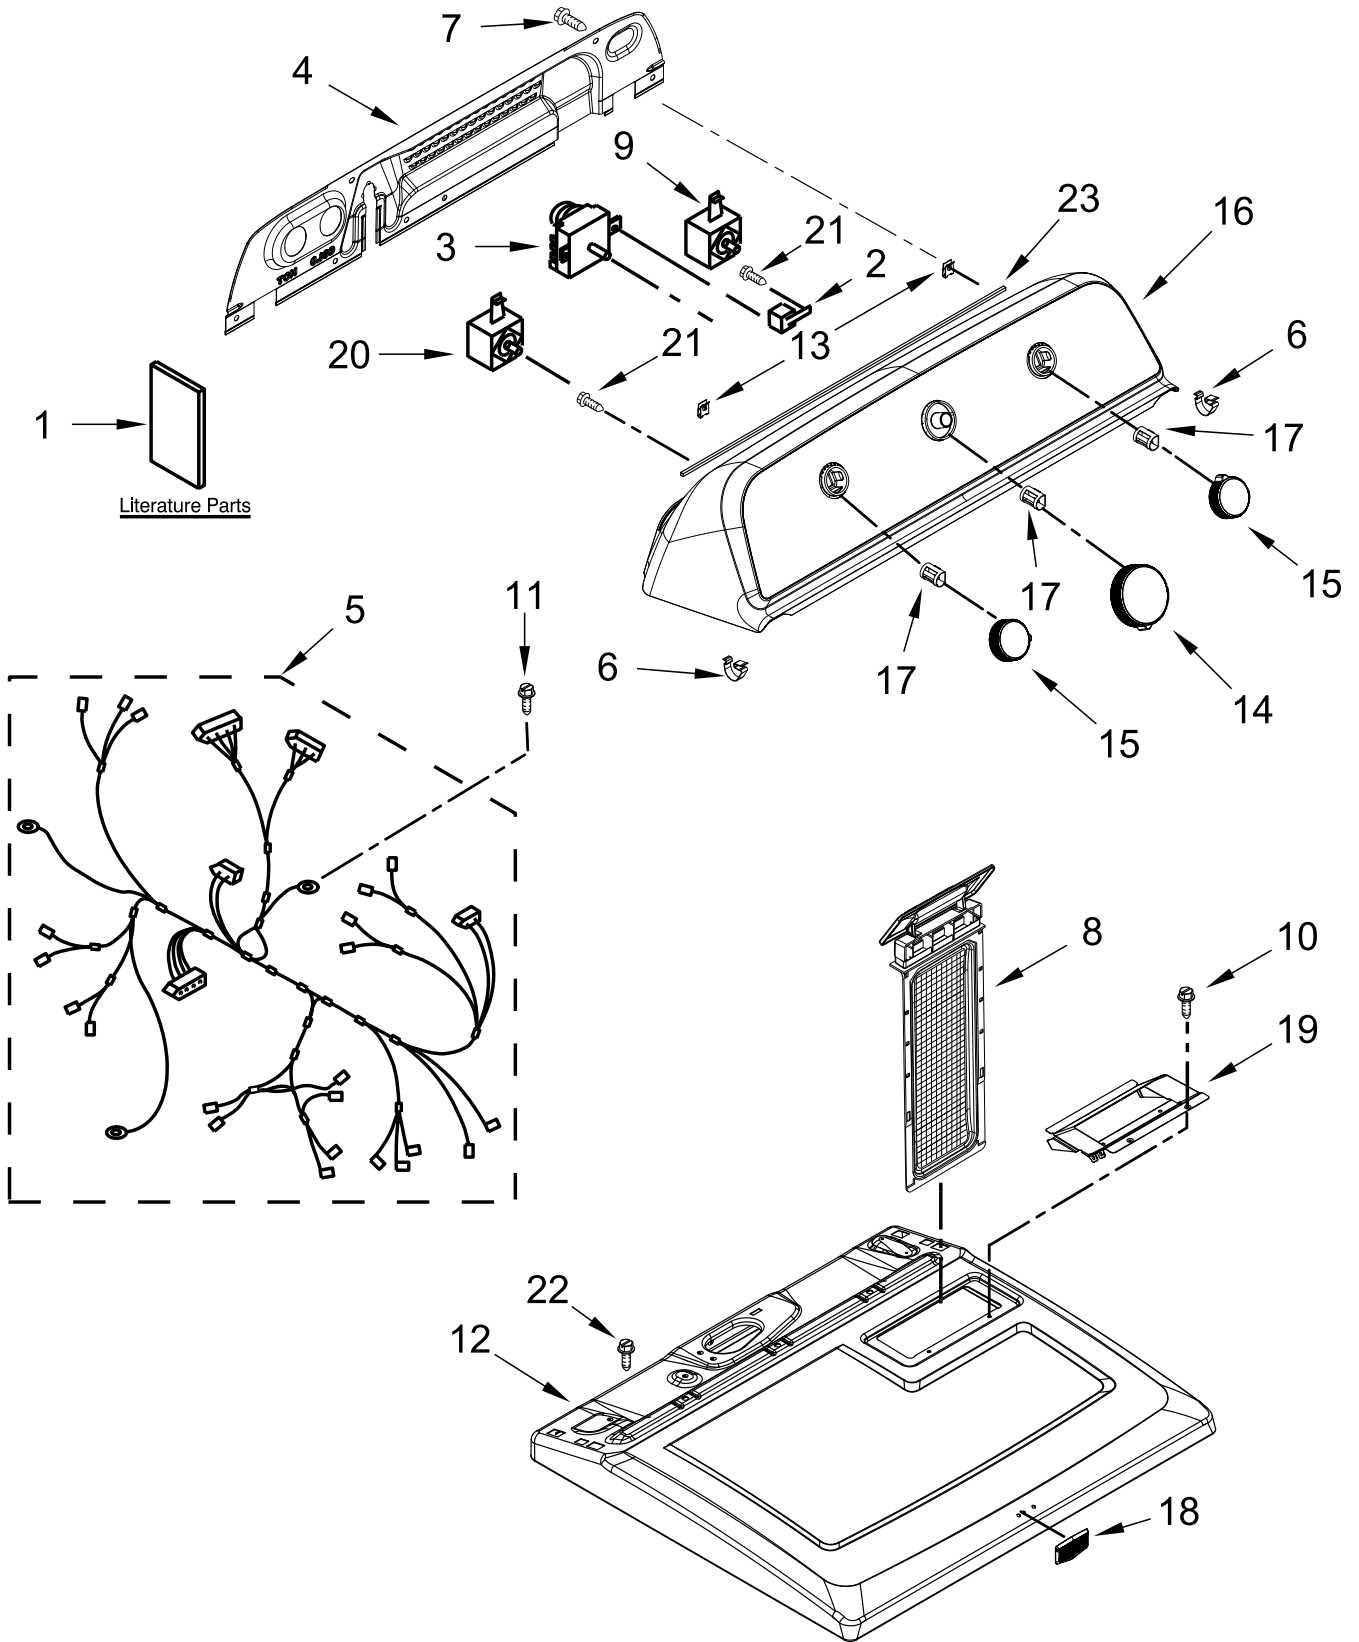

ELECTRIC DRYER

MODELS:

MED4500MW0 (White)

TOP AND CONSOLE PARTS

TOP AND CONSOLE PARTS

<u>Illus. No.</u>	<u>Part No.</u>	<u>Description</u>	<u>Illus. No.</u>	<u>Part No.</u>	<u>Description</u>	<u>Illus. No.</u>	<u>Part No.</u>	<u>Description</u>
1		Literature Parts	9	W11566917	Rotary Switch, PTS	19	W10662472	Collar, Lint Chute
	W11555817	Owners Manual	10	688983	Screw	20	W11566916	Rotary Switch, TPA
	W11492875	Tech Sheet	11	3348629	Screw	21	9740848	Screw
	W11466175	Quick Start Guide	12		Top	22	343641	Screw
2	694419	Buzzer, Mini		W10613389	White	23	W10726632	Seal, Console
3	W11566735	Timer, Electric	13	W10298336	Nut, "U"			
4	W10775189	Panel, Rear	14	W11328381	Knob, Large			
5	W11485014	Harness, Main	15	W11398762	Knob, Small			
6	8312709	Clip, Console	16		Assembly, Console			
7	3390663	Screw		W11576331	White			
8		Lint Screen	17	688805	Clip, Spring			
	W11538108	White	18	W10612925	Badge			