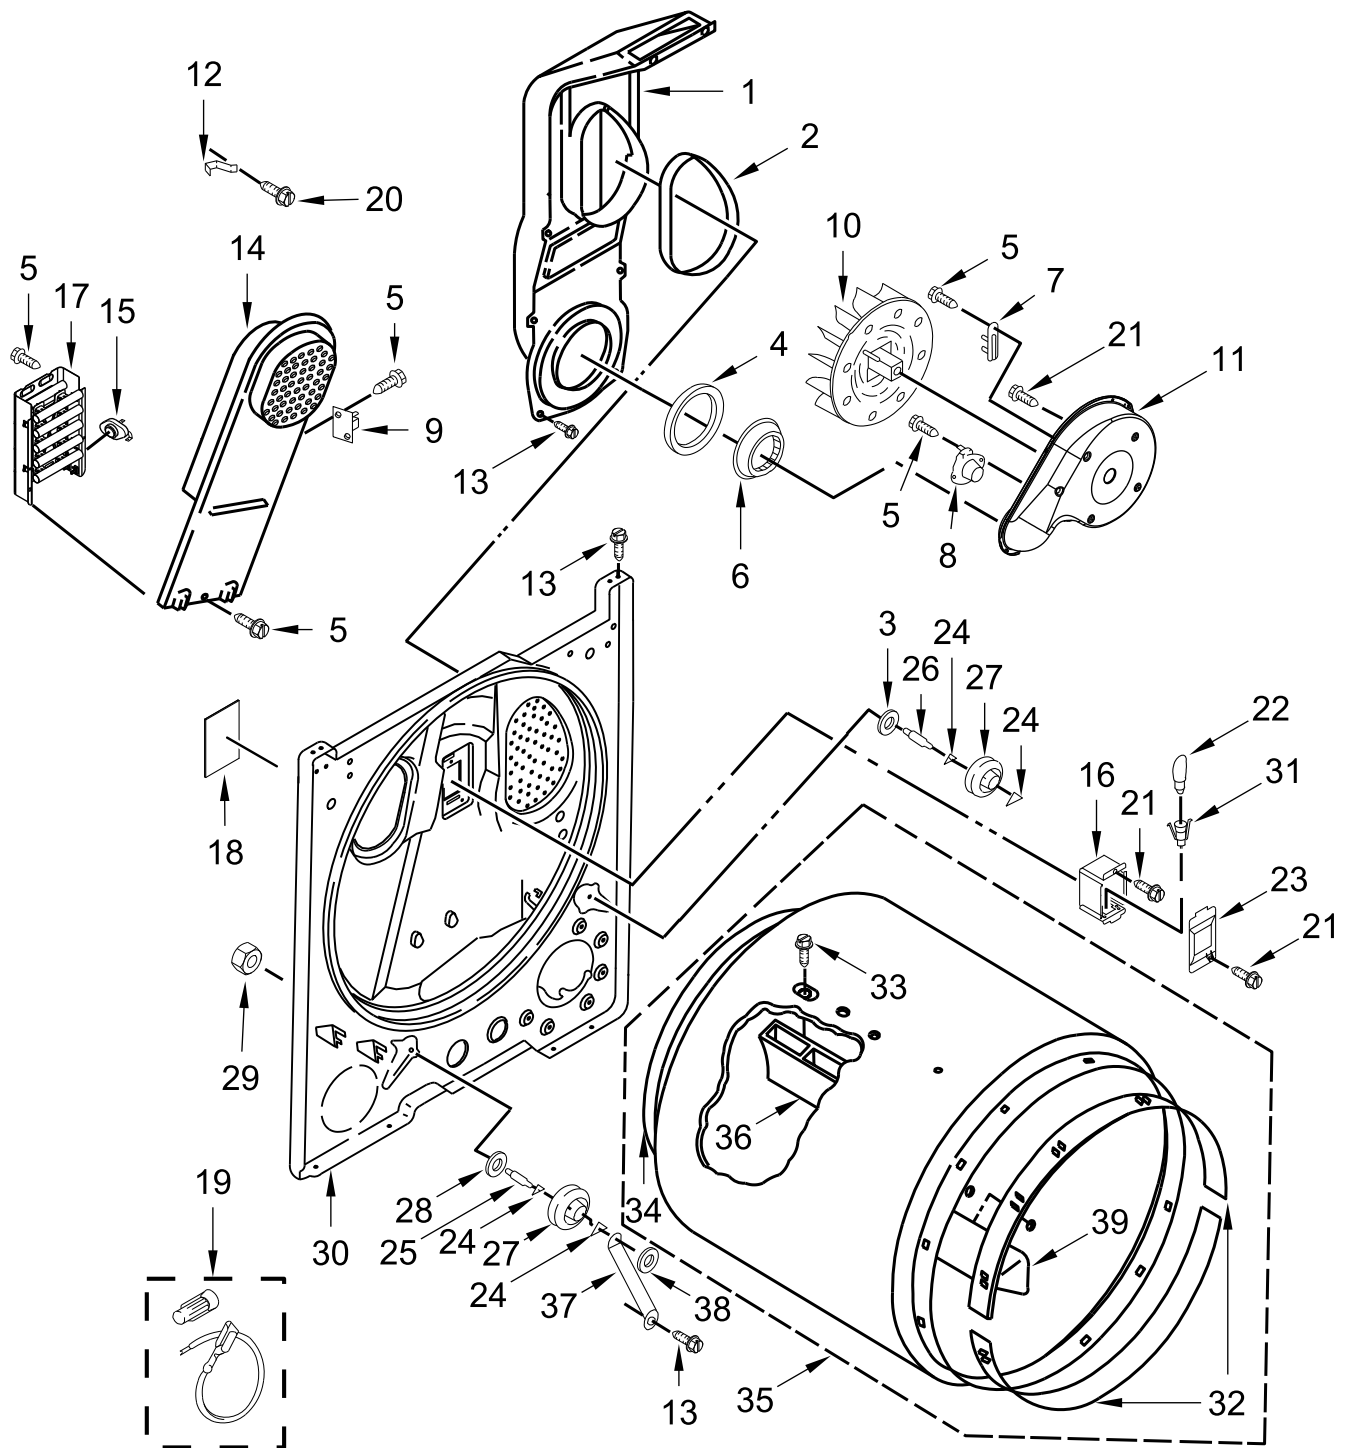

BULKHEAD PARTS

BULKHEAD PARTS

<u>Illus.</u> <u>No.</u>	<u>Part No.</u>	<u>Description</u>	<u>Illus.</u> <u>No.</u>	<u>Part No.</u>	<u>Description</u>	<u>Illus.</u> <u>No.</u>	<u>Part No.</u>	<u>Description</u>
1	W10798023	Assembly, Lint Chute	17	W10724237	Element, Heater	32	692526	Bearing, Ring
2	339956	Seal	18	W10504381	Pad, Foam	33	W10219342	Screw
3	3388703	Washer	19	279457	Terminal Wire Kit (For Heater Element Wiring Harness Repair)	34	W10856781	Seal, Rear Drum
4	347139	Seal, Lint Chute				35	W10757750	Assembly, Drum (Complete)
5	90767	Screw	20	489463	Screw	36	692490	Baffle, Drum (Long)
6	W10389567	Shield, Exhaust	21	3390647	Screw	37	W11032820	Bracket, Support
7	3392519	Fuse, Thermal (91C)	22	3406124	Bulb, Light	38	90296	Nut, Push On
8	3387134	Thermostat	23	3402841	Lens, Drum Light	39	3403636	Baffle, Drum (Short)
9	W10900067	Kit, Thermal Cut-Off (Includes Thermostat)	24	W10512946	Washer, Tri Ring			
10	694089	Wheel, Blower	25	W10359270	Shaft, Drum Roller - Left Hand Thread			
11	8577230	Housing, Blower	26	W10359269	Shaft, Drum Roller - Right Hand Thread			
12	3398161	Clip, Heater Box						
13	3390631	Screw	27	3397590	Roller, Support			
14	W11338355	Box, Heater	28	348197	Washer			
15	3977767	Thermostat, 221 F (105 C)	29	W10298789	Nut, Hex			
16	3977373	Bracket, Drum Light	30	W10714468	Rear Bulkhead			
			31	W10214261	Socket, Light