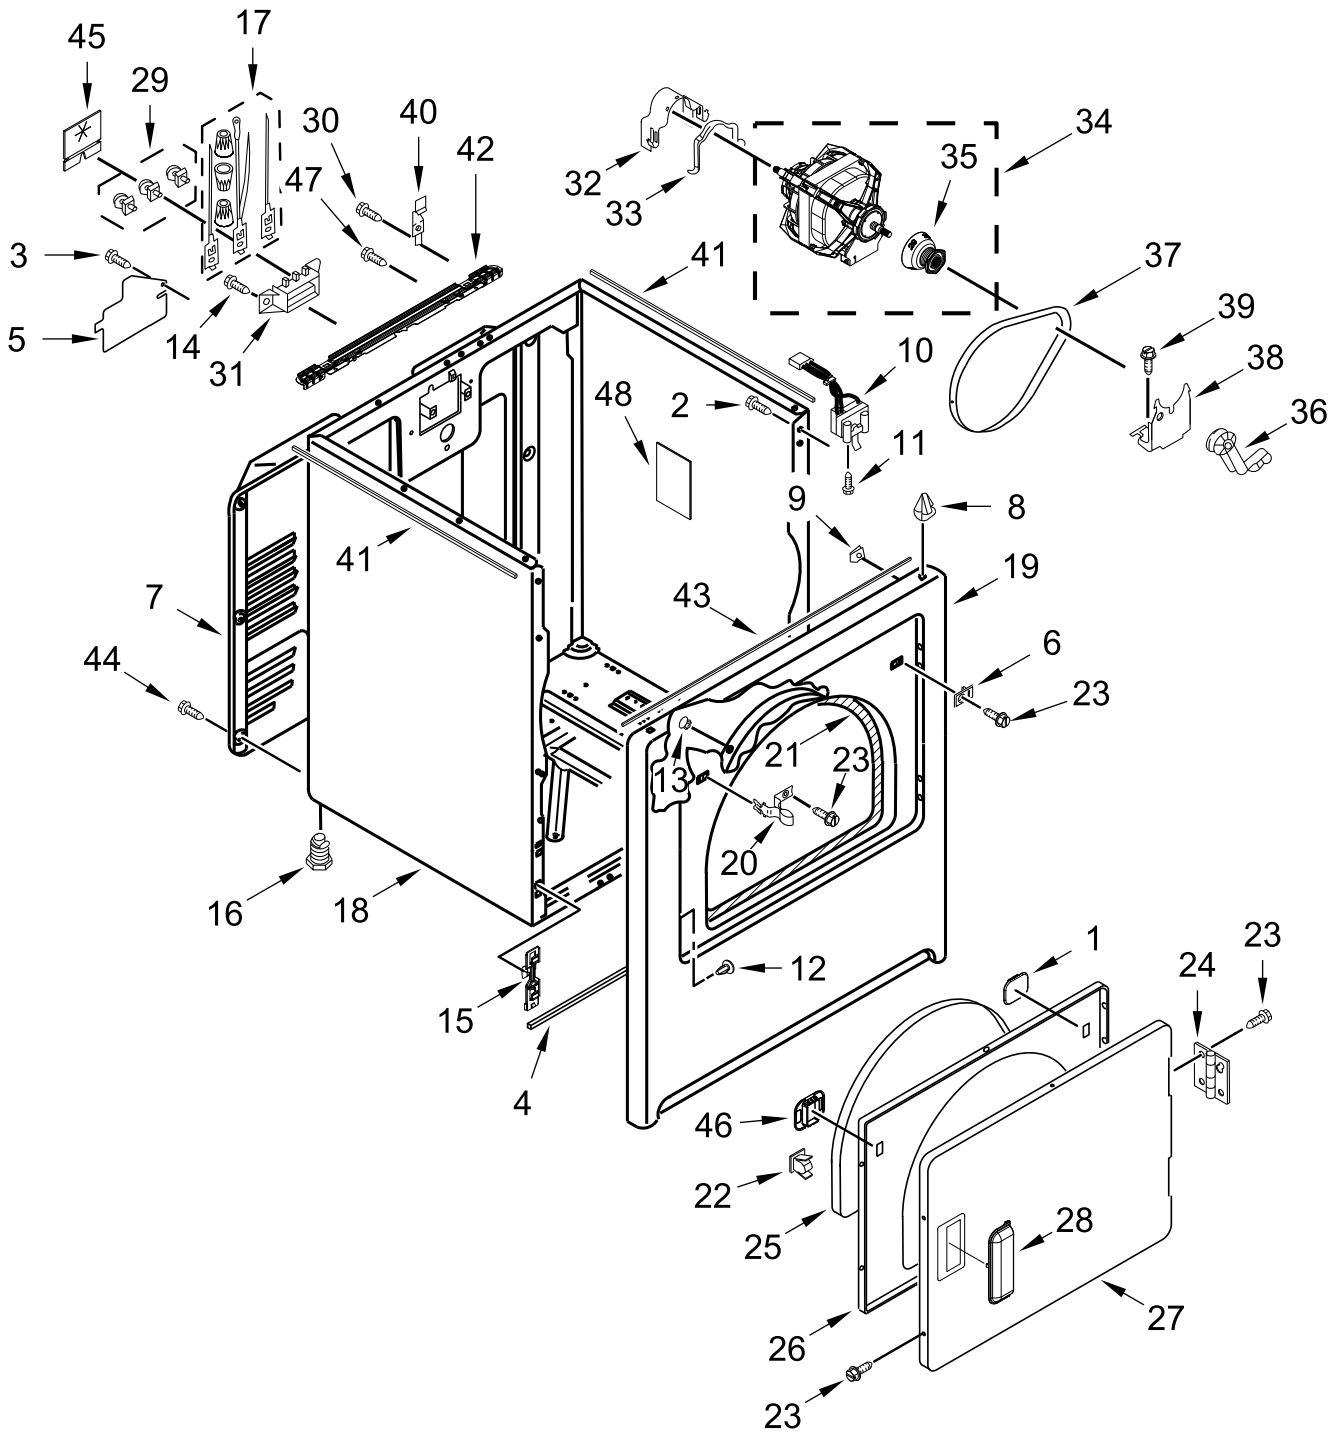

CABINET PARTS

CABINET PARTS

<u>Illus.</u> <u>No.</u>	<u>Part No.</u>	<u>Description</u>	<u>Illus.</u> <u>No.</u>	<u>Part No.</u>	<u>Description</u>	<u>Illus.</u> <u>No.</u>	<u>Part No.</u>	<u>Description</u>
1	W10529198	Cover, Door Catch	18		Cabinet	32	3404162	Clamp, Motor (With Shield)
2	3390631	Screw		8530603	White			
3	693995	Screw	19		Panel, Front	33	W10121316	Clamp, Motor Mount
4	W10841728	Seal, Spill Guard		W10664697	White	34	W10396029	Assembly, Motor
5	W11219688	Cover, Terminal Block	20	W11224633	Strike, Door	35	8066184	Pulley, Motor
6	W10567345	Plug, Strike	21	W10803476	Assembly, Seal and Bearing	36	691366	Idler Assembly
7	W11598681	Panel, Rear	22	W11224630	Assembly, Door Catch	37	W10131364	Belt, Drive
8	8066092	Lock, Front Top	23	342055	Screw	38	348780	Base, Motor
9	98234	Clip, Ground	24	W10362431	White	39	3400500	Bolt
10	W10569603	Switch, Door	25	W10730752	Seal, Door	40	W10641296	Hinge, Top
11	697773	Screw	26	W10463967	Door, Inner	41	W10316529	Seal, Foam
12	W11308618	White	27		Door, Front	42	W10641295	Bracket, Rear
13	685203	Clip, Felt Pad		W10714510	White	43	W10316619	Seal, Spill Guard
14	3393008	Screw	28		Handle, Door	44	9740848	Screw
15	W10775448	Clip, Front Panel		W10714516	White	45	W11532648	Pad, Power Cord
16	W10779369	Foot, Dryer	29	279393	Screw Kit, Terminal Block	46	W10529197	Bezel, Door Catch
17	279318	Terminal, Brass and Tinned (Includes Terminal Block Screw Kit)	30	W10773242	Screw	47	343641	Screw
			31	3397659	Block, Terminal	48	W10653662	Pad, Foam