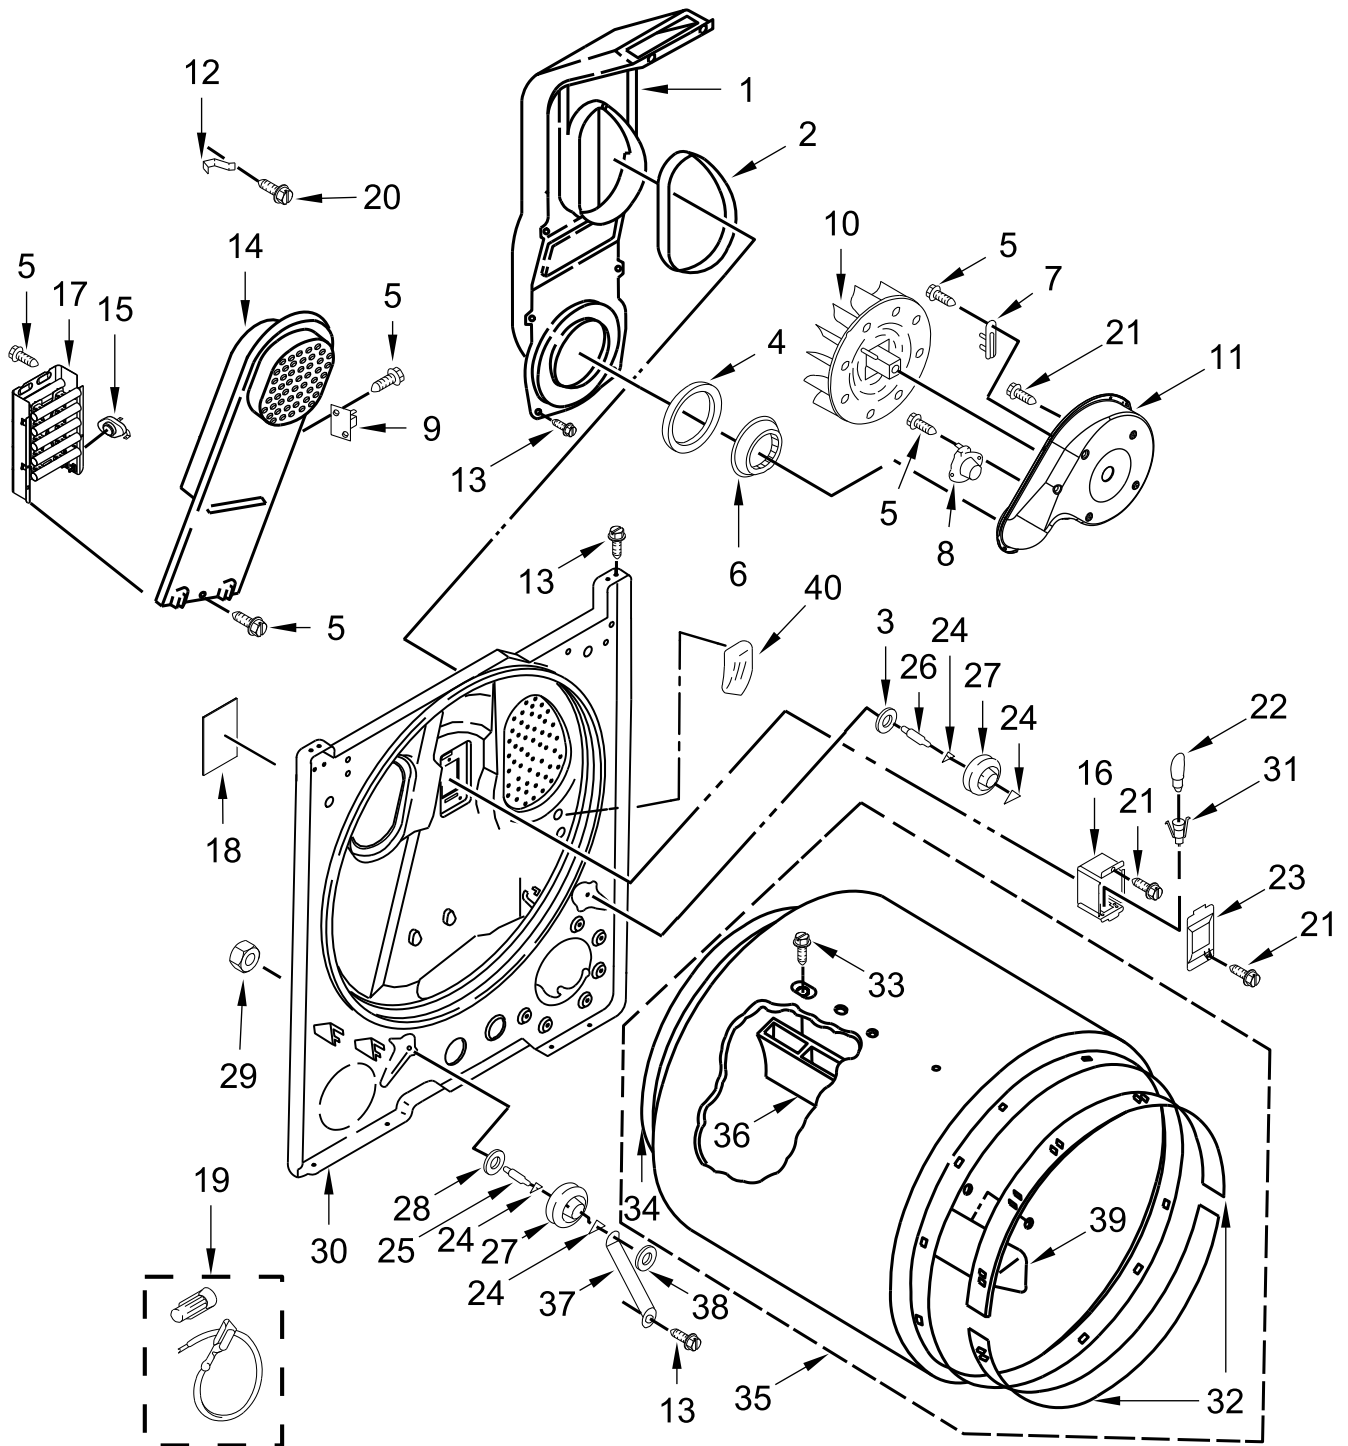

BULKHEAD PARTS

BULKHEAD PARTS

<u>Illus. No.</u>	<u>Part No.</u>	<u>Description</u>	<u>Illus. No.</u>	<u>Part No.</u>	<u>Description</u>	<u>Illus. No.</u>	<u>Part No.</u>	<u>Description</u>
1	W10798023	Assembly, Lint Chute	17	W10724237	Element, Heater	32	692526	Bearing, Ring
2	339956	Seal	18	W10504381	Pad, Foam	33	W10219342	Screw
3	3388703	Washer	19	279457	Terminal Wire Kit (For Heater Element Wiring Harness Repair)	34	W10856781	Seal, Rear Drum
4	347139	Seal, Lint Chute				35	W10757750	Assembly, Drum (Complete)
5	90767	Screw	20	489463	Screw	36	692490	Baffle, Drum (Long)
6	W10389567	Shield, Exhaust	21	3390647	Screw	37	W11032820	Bracket, Support
7	3392519	Fuse, Thermal (91C)	22	3406124	Bulb, Light	38	90296	Nut, Push On
8	8577274	Thermistor	23	3402841	Lens, Drum Light	39	3403636	Baffle, Drum (Short)
9	W10900067	Kit, Thermal Cut-Off (Includes Thermostat)	24	W10512946	Washer, Tri Ring	40	W11424720	Pad, Sensor
10	694089	Wheel, Blower	25	W10359270	Shaft, Drum Roller - Left Hand Thread			
11	8577230	Housing, Blower	26	W10359269	Shaft, Drum Roller - Right Hand Thread			
12	3398161	Clip, Heater Box						
13	3390631	Screw	27	W10756057	Roller, Support			
14	W11338355	Box, Heater	28	348197	Washer			
15	3977767	Thermostat, 221 F (105 C)	29	W10298789	Nut, Hex			
16	3977373	Bracket, Drum Light	30	W10714469	Bulkhead			
			31	W10214261	Socket, Light