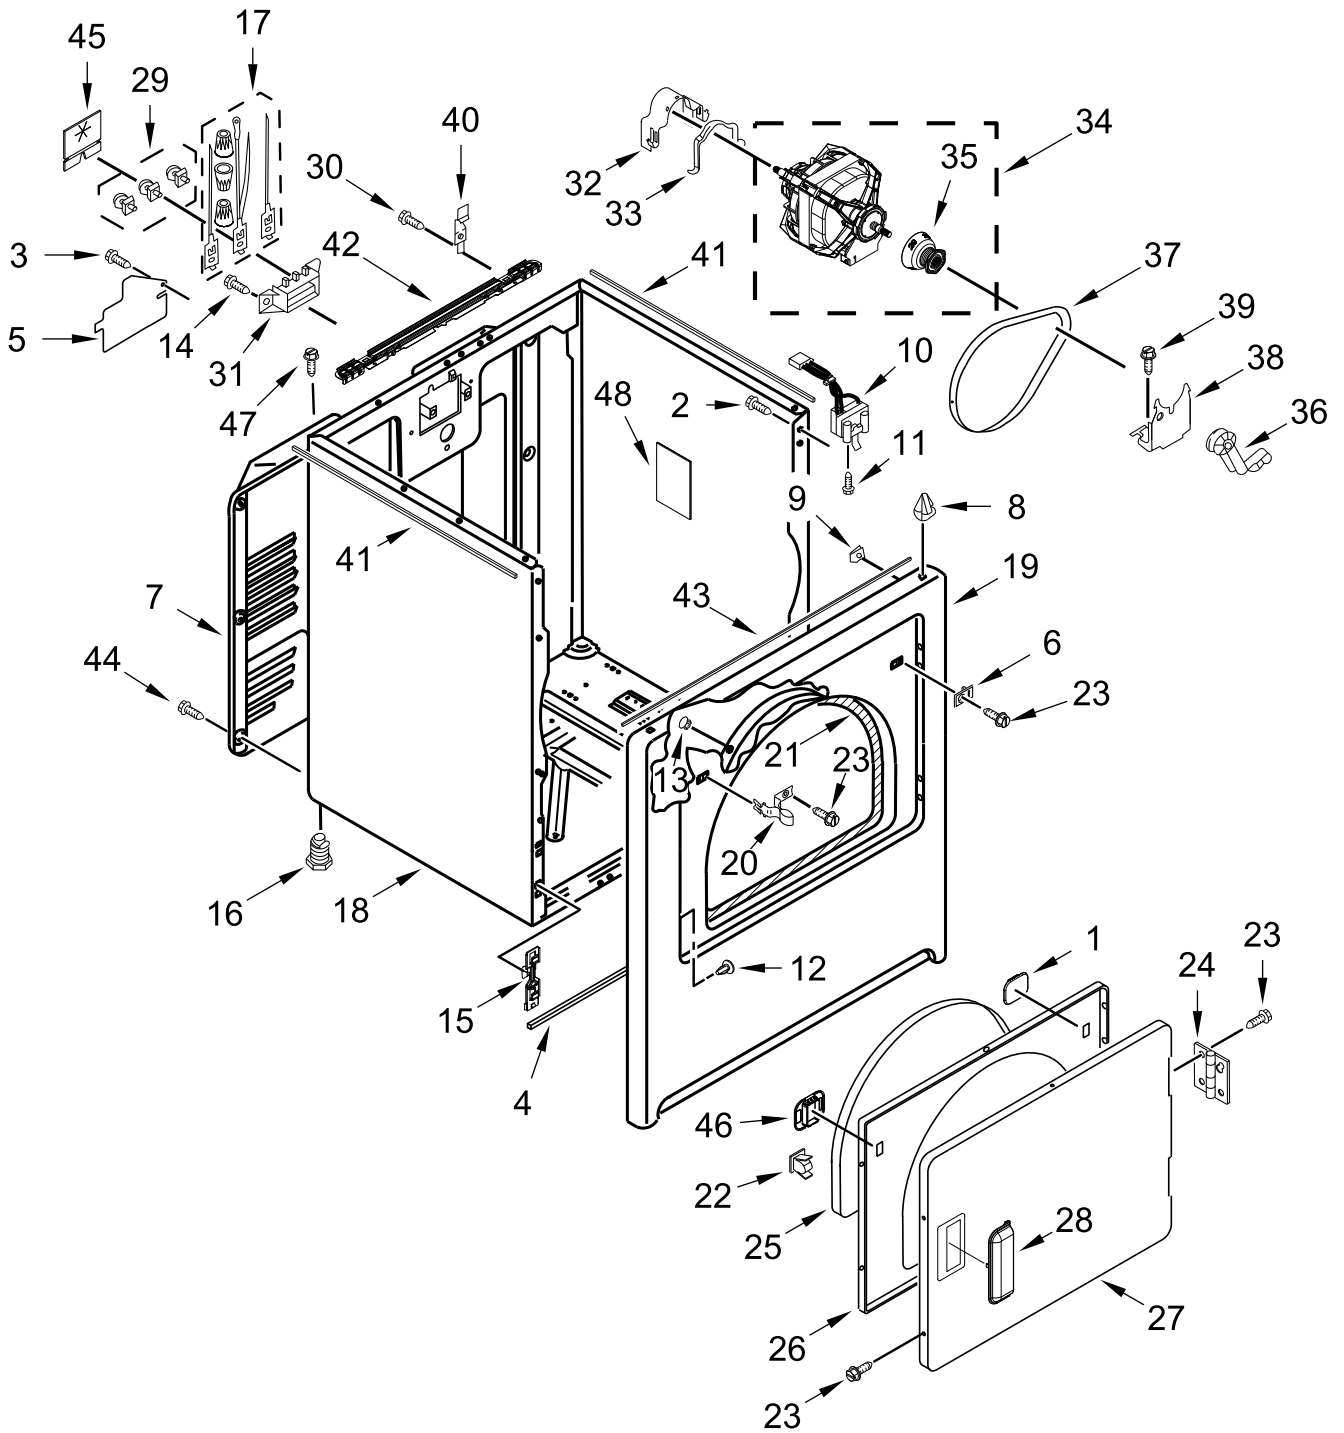

CABINET PARTS

CABINET PARTS

<u>Illus.</u> <u>No.</u>	<u>Part No.</u>	<u>Description</u>	<u>Illus.</u> <u>No.</u>	<u>Part No.</u>	<u>Description</u>	<u>Illus.</u> <u>No.</u>	<u>Part No.</u>	<u>Description</u>
1	W10529198	Cover, Door Catch	18		Cabinet	31	3397659	Block, Terminal
2	3390631	Screw		8530603	White	32	3404162	Clamp, Motor (With Shield)
3	693995	Screw	19		Panel, Front			
4	W10841728	Seal, Spill Guard		W10664697	White	33	W10121316	Clamp, Motor Mount
5	W11219688	Cover, Terminal Block	20	W11224633	Strike, Door	34	W10396029	Assembly, Motor
6	W10567345	Plug, Strike	21	W10803476	Assembly, Seal and Bearing	35	8066184	Pulley, Motor
7	W11598681	Panel, Rear	22	W11224630	Assembly, Door Catch	36	691366	Idler Assembly
8	8066092	Lock, Front Top	23	342055	Screw	37	W10131364	Belt, Drive
9	98234	Clip, Ground	24		Assembly, Hinge and Pin	38	348780	Base, Motor
10	W10569603	Switch, Door				39	3400500	Bolt
11	697773	Screw		W10362431	White	40	W10641296	Hinge, Top
12		Plug, Front Panel	25	W10730752	Seal, Door	41	W10316529	Seal, Foam
	W11308618	White	26	W10463967	Door, Inner	42	W10641295	Bracket, Rear
13	685203	Clip, Felt Pad	27		Door, Front	43	W10316619	Seal, Spill Guard
14	3393008	Screw		W10714510	White	44	9740848	Screw
15	W10775448	Clip, Front Panel	28		Handle, Door	45	W11532648	Pad, Power Cord
				W10714516	White	46	W10529197	Bezel, Door Catch
16	W10779369	Foot, Dryer	29	279393	Screw Kit, Terminal Block	47	343641	Screw
17	279318	Terminal, Brass and Tinned (Includes Terminal Block Screw Kit)	30	W10773242	Screw	48	W10653662	Pad, Foam