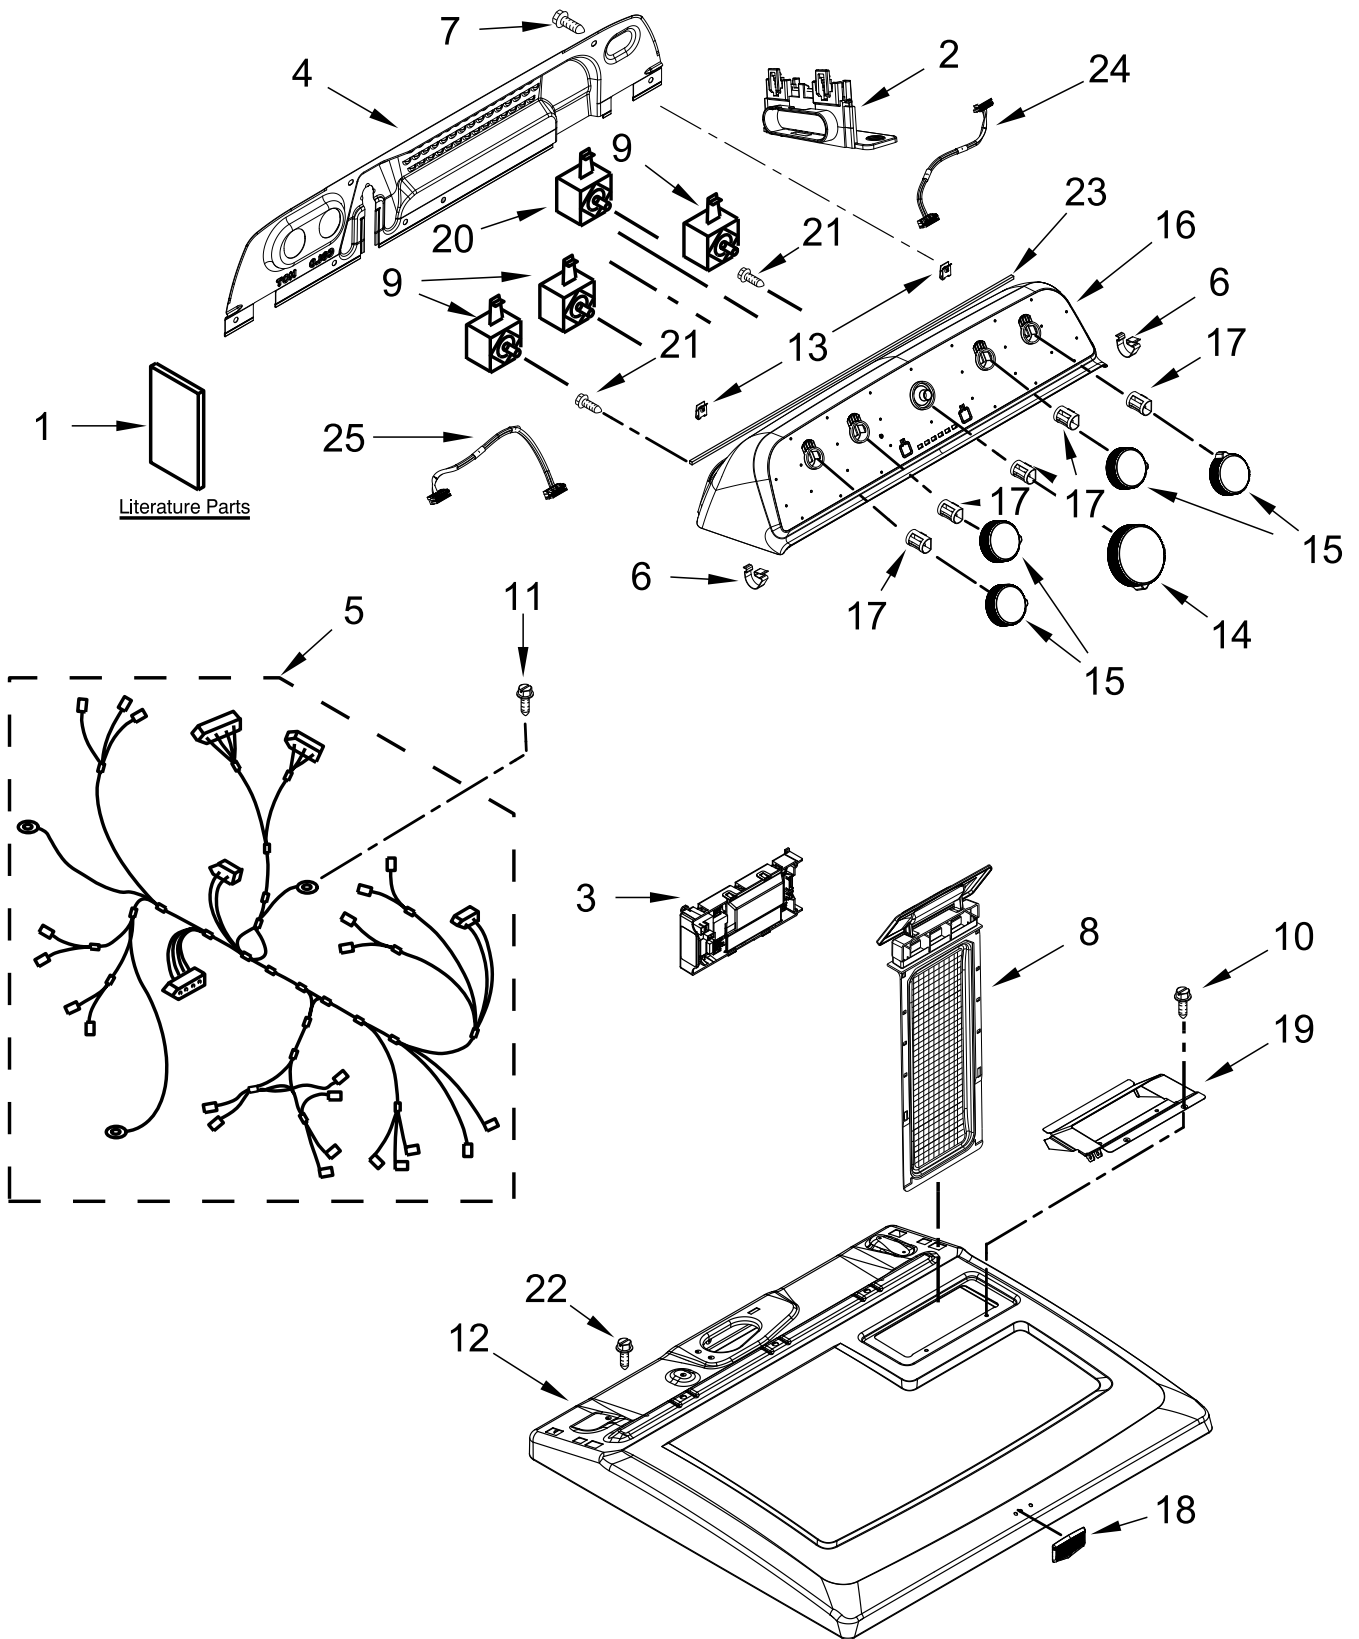

ELECTRIC DRYER

MODELS:

MED5030MW0 (White)

TOP AND CONSOLE PARTS

TOP AND CONSOLE PARTS

<u>Illus. No.</u>	<u>Part No.</u>	<u>Description</u>	<u>Illus. No.</u>	<u>Part No.</u>	<u>Description</u>	<u>Illus. No.</u>	<u>Part No.</u>	<u>Description</u>
1		Literature Parts	9	W10414381	Switch, Rotary Encoder (2 Position)	20	W10414397	Switch, Rotary Encoder (3 Position)
	W11555817	Owners Manual						
	W11495041	Tech Sheet	10	688983	Screw	21	9740848	Screw
	W11466172	Quick Start Guide	11	3348629	Screw	22	343641	Screw
2	W11438904	Connector, Service Standalone	12		Top	23	W10726632	Seal, Console
				W10613389	White	24	W11486550	Harness, Upper Encoder RS
3	W11625654	Appliance Control Unit (ACU)	13	W10298336	Nut, "U"	25	W11437795	Harness, Upper Encoder
4	W10775189	Panel, Rear	14	W11328381	Knob, Large			
5	W11437791	Harness, Main	15	W11398762	Knob, Small			
6	8312709	Clip, Console	16		Assembly, Console			
7	3390663	Screw		W11576588	White			
8		Lint Screen	17	8536939	Clip, Spring			
	W11538108	White	18	W10612925	Badge			
			19	W10662472	Collar, Lint Chute			