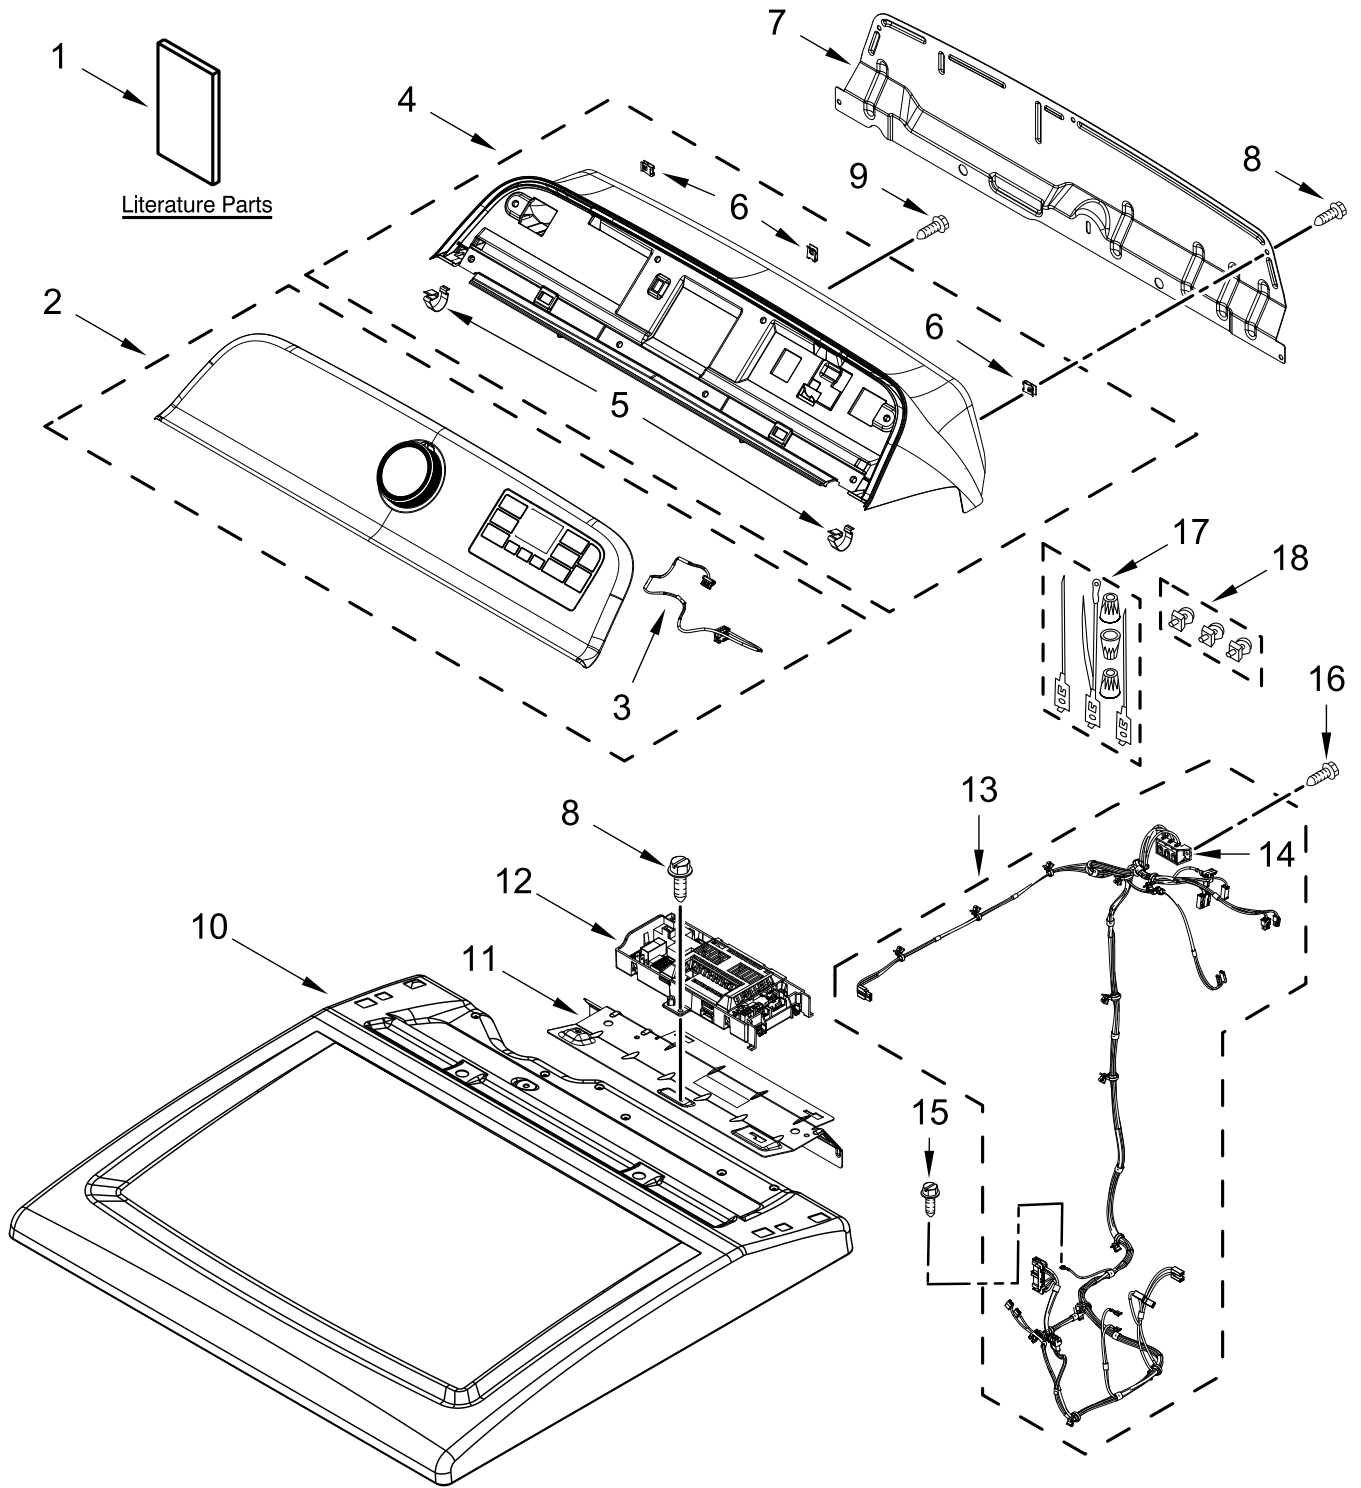

ELECTRIC DRYER

MODELS:

MED6230HW3 (White)

MED6230HC3 (Chrome Shadow)

TOP AND CONSOLE PARTS

TOP AND CONSOLE PARTS

<u>Illus. No.</u>	<u>Part No.</u>	<u>Description</u>	<u>Illus. No.</u>	<u>Part No.</u>	<u>Description</u>	<u>Illus. No.</u>	<u>Part No.</u>	<u>Description</u>
1		Literature Parts	6	W10298336	Nut, "U"	14	3397659	Block, Terminal
	W11555818	Installation Instructions	7	W11433112	Panel, Rear Console	15	359625	Screw
	W11555135	Quick Start Guide	8	3390647	Screw	16	3393008	Screw
2	W11164010	Assembly, Console Fascia (Complete)	9	9740848	Screw	17	279318	Terminal, Brass and Tinned (Includes Terminal Block Screw Kit)
3	W11164276	Harness, User Interface (HMI)	10	W11623537	Top White	18	279393	Screw Kit, Terminal Block
4		Console		W11623547	Chrome Shadow			
	W11127506	White	11	W10896068	Bracket, Electronic Control			
	W11128046	Chrome Shadow	12	W11496634	Appliance Control Unit (ACU)			
5	8312709	Clip, Console	13	W11556657	Harness, Main			

CABINET PARTS

CABINET PARTS

<u>Illus.</u> <u>No.</u>	<u>Part No.</u>	<u>Description</u>	<u>Illus.</u> <u>No.</u>	<u>Part No.</u>	<u>Description</u>	<u>Illus.</u> <u>No.</u>	<u>Part No.</u>	<u>Description</u>
1		Cabinet	9	3387242	Seal, Front Panel	17	3387610	Belt, Drive
	W11161907	White	10	W11261179	Seal, Foam	18	W10547287	Assembly, Idler
	W11174572	Chrome Shadow	11		Plug, Front Panel	19	W10468057	Assembly, Pulley
2	W11313127	Panel, Dampening		8564457	White	20	W10512946	Washer, Tri Ring
3	W11394868	Cover, Terminal Block		W11305280	Chrome Shadow	21	3389420	Screw
4	3390631	Screw	12	8281212	Screw	22	W10446781	Spring, Idler
5	W11241070	Seal, Foam	13	W11116026	Hinge, Inner Door (Receptacle)	23	W11492434	Assembly, Motor
6	W10773242	Screw	14	W10704731	Screw	24	W10460106	Pulley, Motor
7	W11332301	Foot, Dryer	15	W11307535	Assembly, Door Switch	25	W10121316	Clamp, Motor Mount
8		Panel, Front				26	W11404905	Bracket, Motor Mounting
	W11122123	White	16	3357011	Screw	27	343641	Screw
	W11176922	Chrome Shadow						