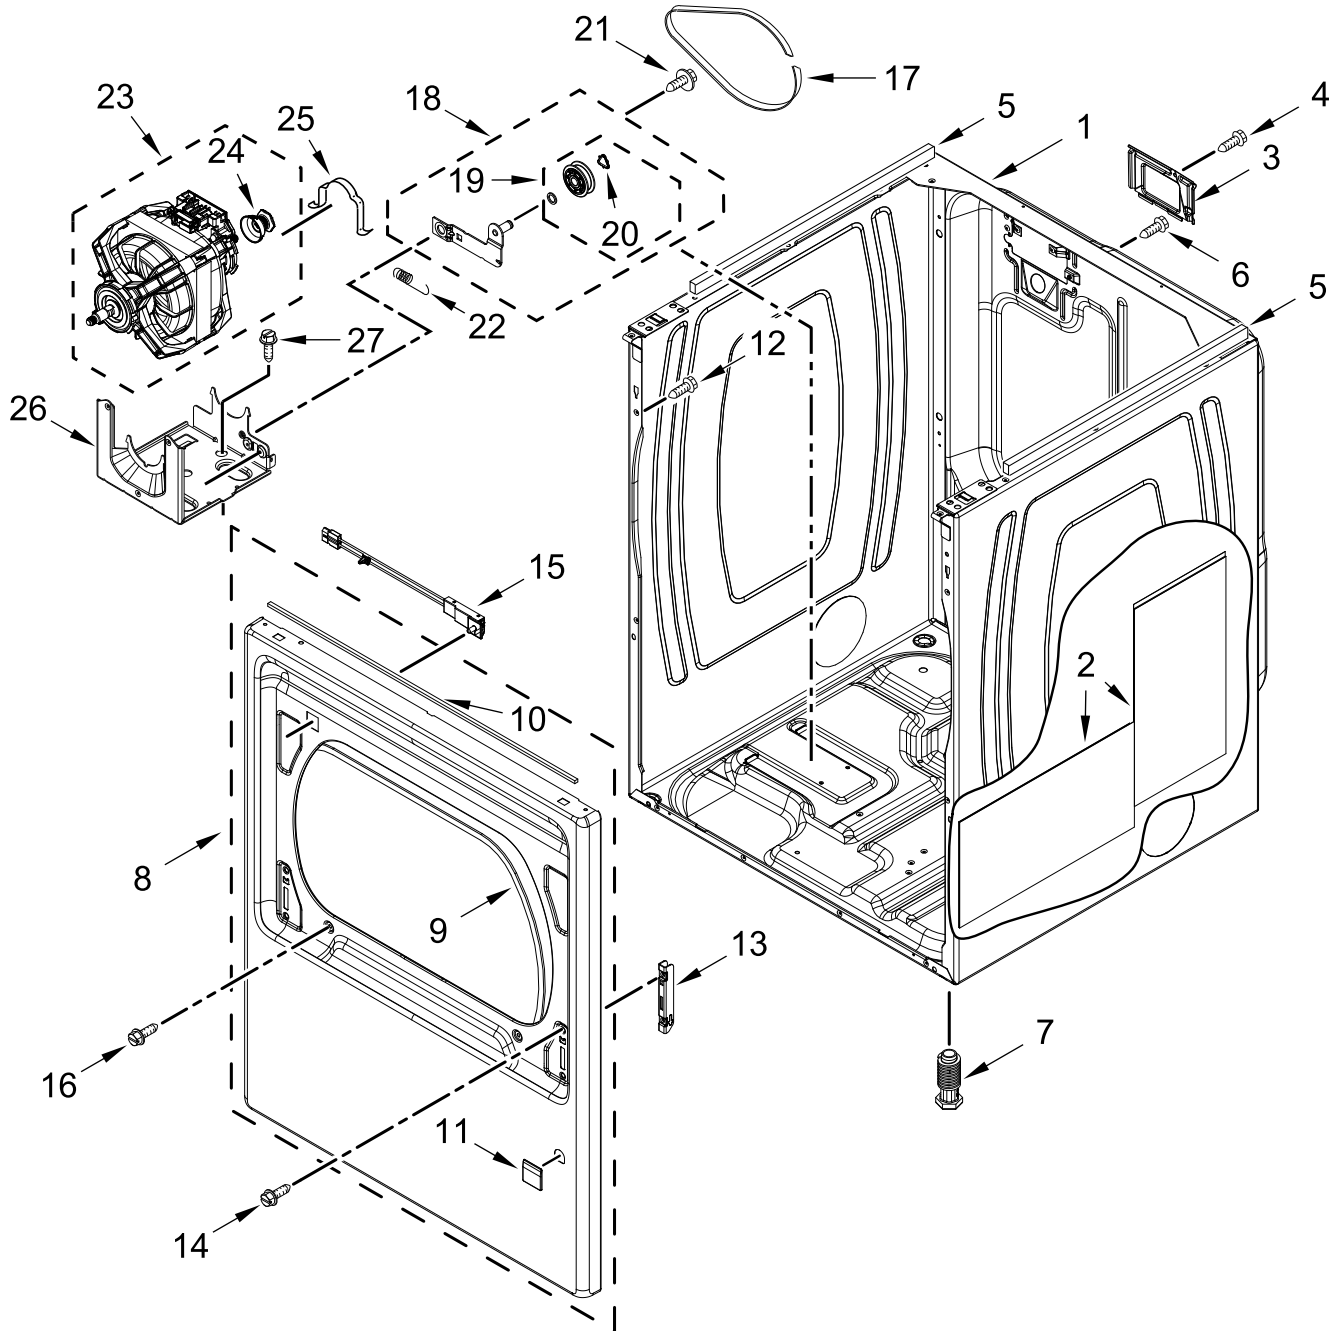

ELECTRIC DRYER

MODELS:

MED6230HW3 (White)

MED6230HC3 (Chrome Shadow)

TOP AND CONSOLE PARTS

TOP AND CONSOLE PARTS

<u>Illus. No.</u>	<u>Part No.</u>	<u>Description</u>	<u>Illus. No.</u>	<u>Part No.</u>	<u>Description</u>	<u>Illus. No.</u>	<u>Part No.</u>	<u>Description</u>
1		Literature Parts	6	W10298336	Nut, "U"	14	3397659	Block, Terminal
	W11555818	Installation Instructions	7	W11433112	Panel, Rear Console	15	359625	Screw
	W11555135	Quick Start Guide	8	3390647	Screw	16	3393008	Screw
2	W11164010	Assembly, Console Fascia (Complete)	9	9740848	Screw	17	279318	Terminal, Brass and Tinned (Includes Terminal Block Screw Kit)
3	W11164276	Harness, User Interface (HMI)	10	W11623537	Top White	18	279393	Screw Kit, Terminal Block
4		Console		W11623547	Chrome Shadow			
	W11127506	White	11	W10896068	Bracket, Electronic Control			
	W11128046	Chrome Shadow	12	W11496634	Appliance Control Unit (ACU)			
5	8312709	Clip, Console	13	W11556657	Harness, Main			

CABINET PARTS

CABINET PARTS

<u>Illus.</u> <u>No.</u>	<u>Part No.</u>	<u>Description</u>	<u>Illus.</u> <u>No.</u>	<u>Part No.</u>	<u>Description</u>	<u>Illus.</u> <u>No.</u>	<u>Part No.</u>	<u>Description</u>
1		Cabinet	9	3387242	Seal, Front Panel	17	3387610	Belt, Drive
	W11161907	White	10	W11261179	Seal, Foam	18	W10547287	Assembly, Idler
	W11174572	Chrome Shadow	11		Plug, Front Panel	19	W10468057	Assembly, Pulley
2	W11313127	Panel, Dampening		8564457	White	20	W10512946	Washer, Tri Ring
3	W11394868	Cover, Terminal Block		W11305280	Chrome Shadow	21	3389420	Screw
4	3390631	Screw	12	8281212	Screw	22	W10446781	Spring, Idler
5	W11241070	Seal, Foam	13	W11116026	Hinge, Inner Door (Receptacle)	23	W11492434	Assembly, Motor
6	W10773242	Screw	14	W10704731	Screw	24	W10460106	Pulley, Motor
7	W11332301	Foot, Dryer	15	W11307535	Assembly, Door Switch	25	W10121316	Clamp, Motor Mount
8		Panel, Front				26	W11404905	Bracket, Motor Mounting
	W11122123	White	16	3357011	Screw	27	343641	Screw
	W11176922	Chrome Shadow						