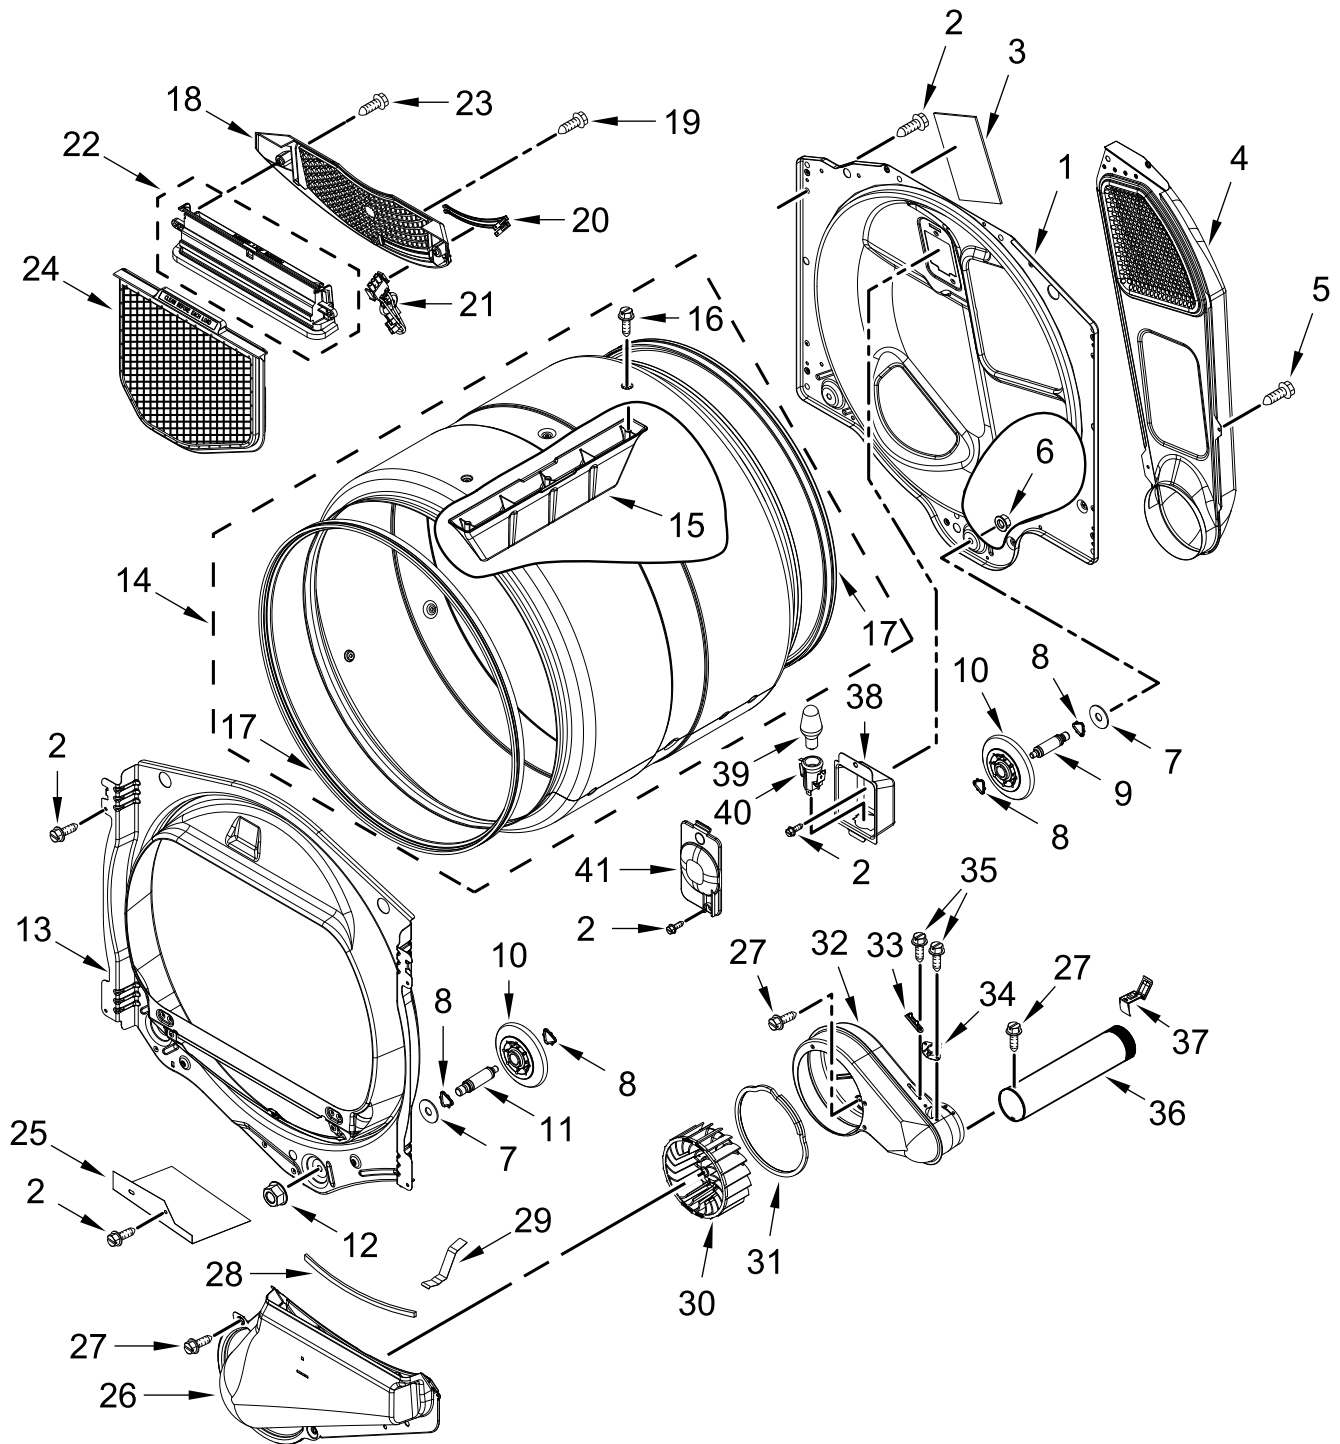

BULKHEAD PARTS

BULKHEAD PARTS

<u>Illus. No.</u>	<u>Part No.</u>	<u>Description</u>	<u>Illus. No.</u>	<u>Part No.</u>	<u>Description</u>	<u>Illus. No.</u>	<u>Part No.</u>	<u>Description</u>
1	W11162455	Bulkhead, Rear	14	W10545923	Assembly, Drum	28	697814	Seal, Drum Front
2	3390647	Screw	15	697693	Baffle, Drum	29	W10345456	Clip, Spring
3	W10504381	Pad, Foam	16	W10219342	Screw	30	697772	Wheel, Blower
4	W11104018	Assembly, Air Duct	17	W10521118	Seal, Drum	31	W10841728	Seal, Spill Guard
5	8533971	Screw	18	W10692558	Grill, Outlet	32	8544362	Housing, Blower
6	W10001120	Nut, Hex (Left Hand Thread)	19	695240	Screw	33	W10693363	Fuse, Thermal (91C)
7	3387459	Washer	20	3387223	Sensor, Electrode	34	8577274	Thermistor
8	W10512946	Washer, Tri Ring	21	W10298258	Harness, Sensor	35	693995	Screw
9	W10359271	Shaft, Drum Roller - Right Hand Thread	22	W10685669	Assembly, Outlet Housing	36	8066224	Pipe, Exhaust
10	W10314171	Roller, Support	23	3387230	Screw	37	8572105	Clip, Exhaust
11	W10359272	Shaft, Drum Roller - Left Hand Thread	24		Lint Screen	38	3977373	Bracket, Drum Light
12	3934666	Nut, Hex		W10596627	White	39	3406124	Bulb, Light
13	W11162467	Bulkhead, Front	25	W11257251	Shield, Blower	40	W10214261	Socket, Light
			26	8066168	Assembly, Lint Duct	41	3402841	Lens, Drum Light
			27	489463	Screw