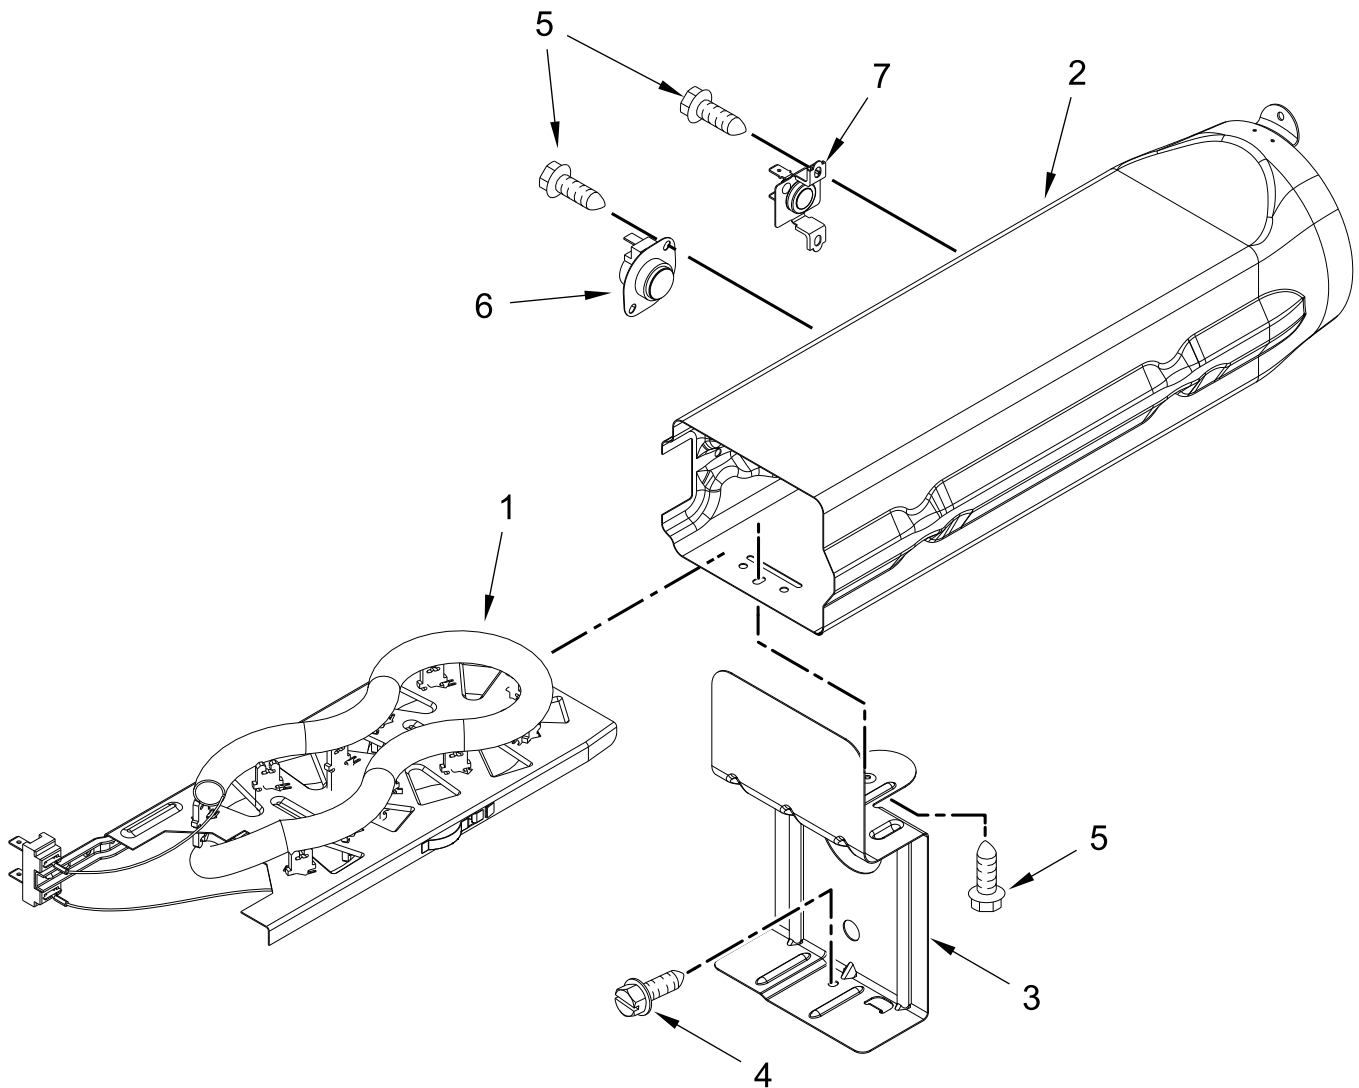

DRYER HEATING PARTS-ELECTRIC

DRYER HEATING PARTS-ELECTRIC

<u>Illus.</u> <u>No.</u>	<u>Part No.</u>	<u>Description</u>	<u>Illus.</u> <u>No.</u>	<u>Part No.</u>	<u>Description</u>	<u>Illus.</u> <u>No.</u>	<u>Part No.</u>	<u>Description</u>
1	W11344457	Element, Heater 5400W	3	8066099	Bracket, Heater Box	6	3391914	Thermostat HL-295/215
2	W10891205	Assembly, Weld Heater Box	4	693995	Screw	7	279973	Kit, Thermal Cut-Off (Includes Thermostat)
			5	90767	Screw