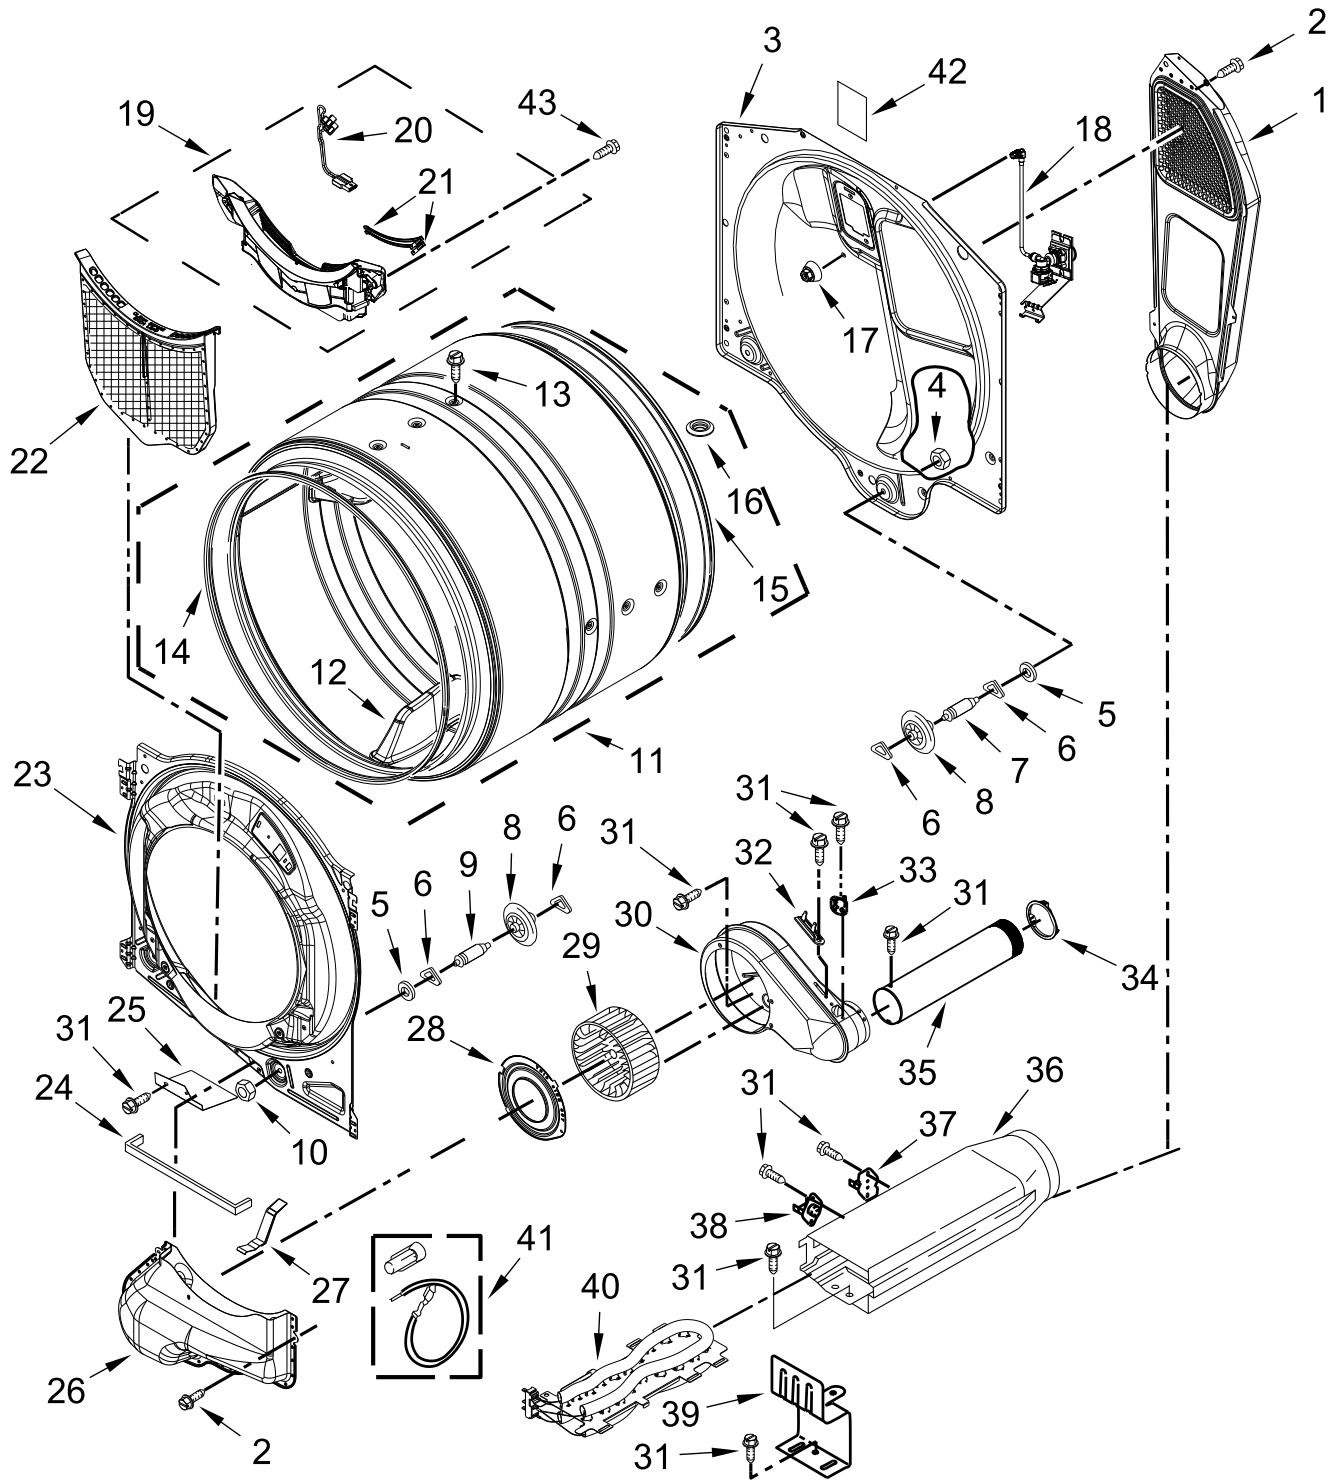

BULKHEAD PARTS

BULKHEAD PARTS

<u>Illus. No.</u>	<u>Part No.</u>	<u>Description</u>	<u>Illus. No.</u>	<u>Part No.</u>	<u>Description</u>	<u>Illus. No.</u>	<u>Part No.</u>	<u>Description</u>
1	W11104018	Assembly, Air Duct	17	W11100488	Nozzle, Cap	32	W10693363	Fuse, Thermal (91C)
2	3390647	Screw	18	W11157054	Valve and Hose Assembly	33	8577274	Thermistor
3	W11209933	Bulkhead, Rear	19	W10672683	Assembly, Outlet Grill and Housing	34	W10344699	Collar, Duct
4	W10001120	Nut, Hex (Left Hand Thread)	20	W10298258	Harness, Sensor	35	W10342188	Exhaust Pipe
5	3387459	Washer	21	3387223	Sensor, Electrode	36	W10891205	Assembly, Weld Heater Box
6	W10512946	Washer, Tri Ring	22		Lint Screen	37	280148	Kit, Thermal Cut-Off (Includes Thermostat)
7	W10359272	Shaft, Drum Roller - Left Hand Thread		W10516085	White	38	8557403	Thermostat, High Limit
8	W10314171	Roller, Support	23	W10673493	Bulkhead, Front	39	8066099	Bracket, Heater Box
9	W10359271	Shaft, Drum Roller - Right Hand Thread	24	W10211950	Seal, Housing Outlet	40	W11344457	Element, Heater 5400W
10	3934666	Nut, Hex	25	W11257251	Shield, Blower	41	279457	Terminal Wire Kit (For Heater Element Wiring Harness Repair)
11	W10381481	Assembly, Drum (Complete)	26	W10211896	Assembly, Lint Duct	42	W10653662	Pad, Foam
12	W10416098	Baffle, Drum	27	W10414388	Clip, Lint Duct	43	W10794806	Screw
13	W10219342	Screw	28	W11254843	Assembly, Collar (Includes Seal)			
14	W10521122	Seal, Drum Front	29	697772	Wheel, Blower			
15	W10521118	Seal, Drum	30	W10211911	Housing, Blower			
16	W10665050	Cap, Plug	31	693995	Screw