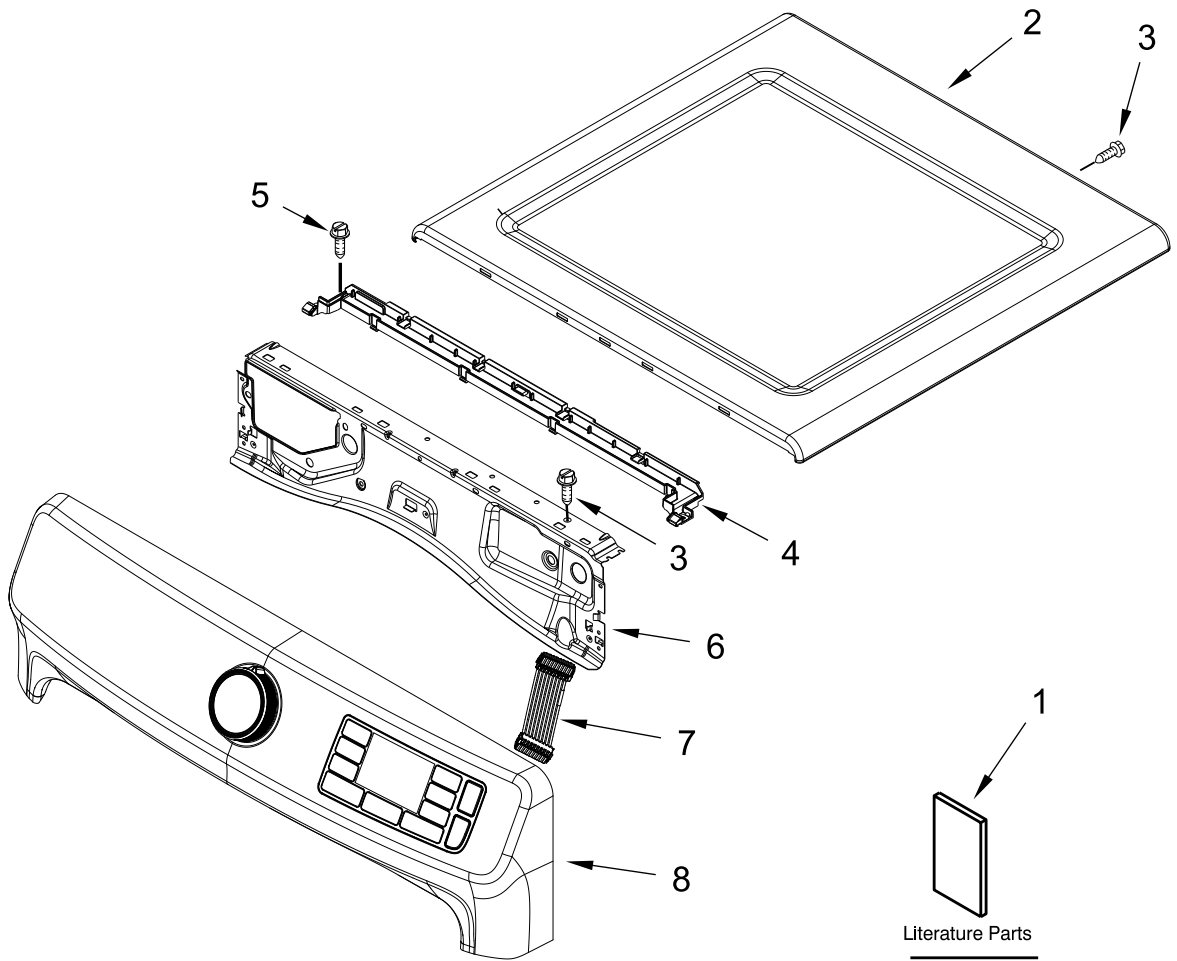

ELECTRIC DRYER

MODELS:

MED6630HW2 (White)

TOP AND CONSOLE PARTS

TOP AND CONSOLE PARTS

<u>Illus. No.</u>	<u>Part No.</u>	<u>Description</u>	<u>Illus. No.</u>	<u>Part No.</u>	<u>Description</u>	<u>Illus. No.</u>	<u>Part No.</u>	<u>Description</u>
1		Literature Parts	3	3390647	Screw	8		Assembly, Console
	W11364660	Owners Manual	4	W11255768	Channel, Water		W11314477	White
	W11460669	Wiring Diagram	5	12990702	Screw	9	W11157860	Harness, Wiring (Main)
	W11356334	Quick Start Guide	6	W10208198	Bracket, Console			
2		Top	7	W10920818	Jumper, Harness HMI (Board to Board)			
	W10208383	White						

CABINET PARTS

CABINET PARTS

<u>Illus.</u> <u>No.</u>	<u>Part No.</u>	<u>Description</u>	<u>Illus.</u> <u>No.</u>	<u>Part No.</u>	<u>Description</u>	<u>Illus.</u> <u>No.</u>	<u>Part No.</u>	<u>Description</u>
1	279318	Terminal, Brass and Tinned (Includes Terminal Block Screw Kit)	13	W11461200	Appliance Control Unit (ACU)	28	W10121316	Clamp, Motor Mount
			14		Panel, Side	29	W10806758	Assembly, Motor
				W11177568	White	30	8066184	Pulley, Motor
2	279393	Screw Kit, Terminal Block	15	W10504381	Pad, Foam	31	W11404905	Bracket, Motor Mounting
3	3397659	Block, Terminal	16		Panel, Front	32	343641	Screw
4	489463	Screw		W11421266	White	33	W10639171	Badge, Maytag
5	W11394868	Cover, Terminal Block	17	W10208250	Strike, Door			DRYER EXHAUST KIT NOT INCLUDED
6	3390647	Screw	18	W10288126	Screw			
7	W10208382	Bracket, Rear	19	3357011	Screw		W10323246	Kit, 4-Way Vent
8	W10487430	Panel, Rear	20	3387242	Seal, Front Panel			
9	W10773242	Screw	21	W11307535	Assembly, Door Switch			
10	3393008	Screw	22	3389420	Screw			
11	3392100	Foot, Dryer	23	W10547287	Assembly, Idler			
	279810	Foot, Optional (Extended Length Package Of 2) (Not Included)	24	W10468057	Assembly, Pulley			
			25	W10512946	Washer, Tri Ring			
			26	W10446781	Spring, Idler			
12	8565046	Base, Cabinet	27	3387610	Belt, Drive			