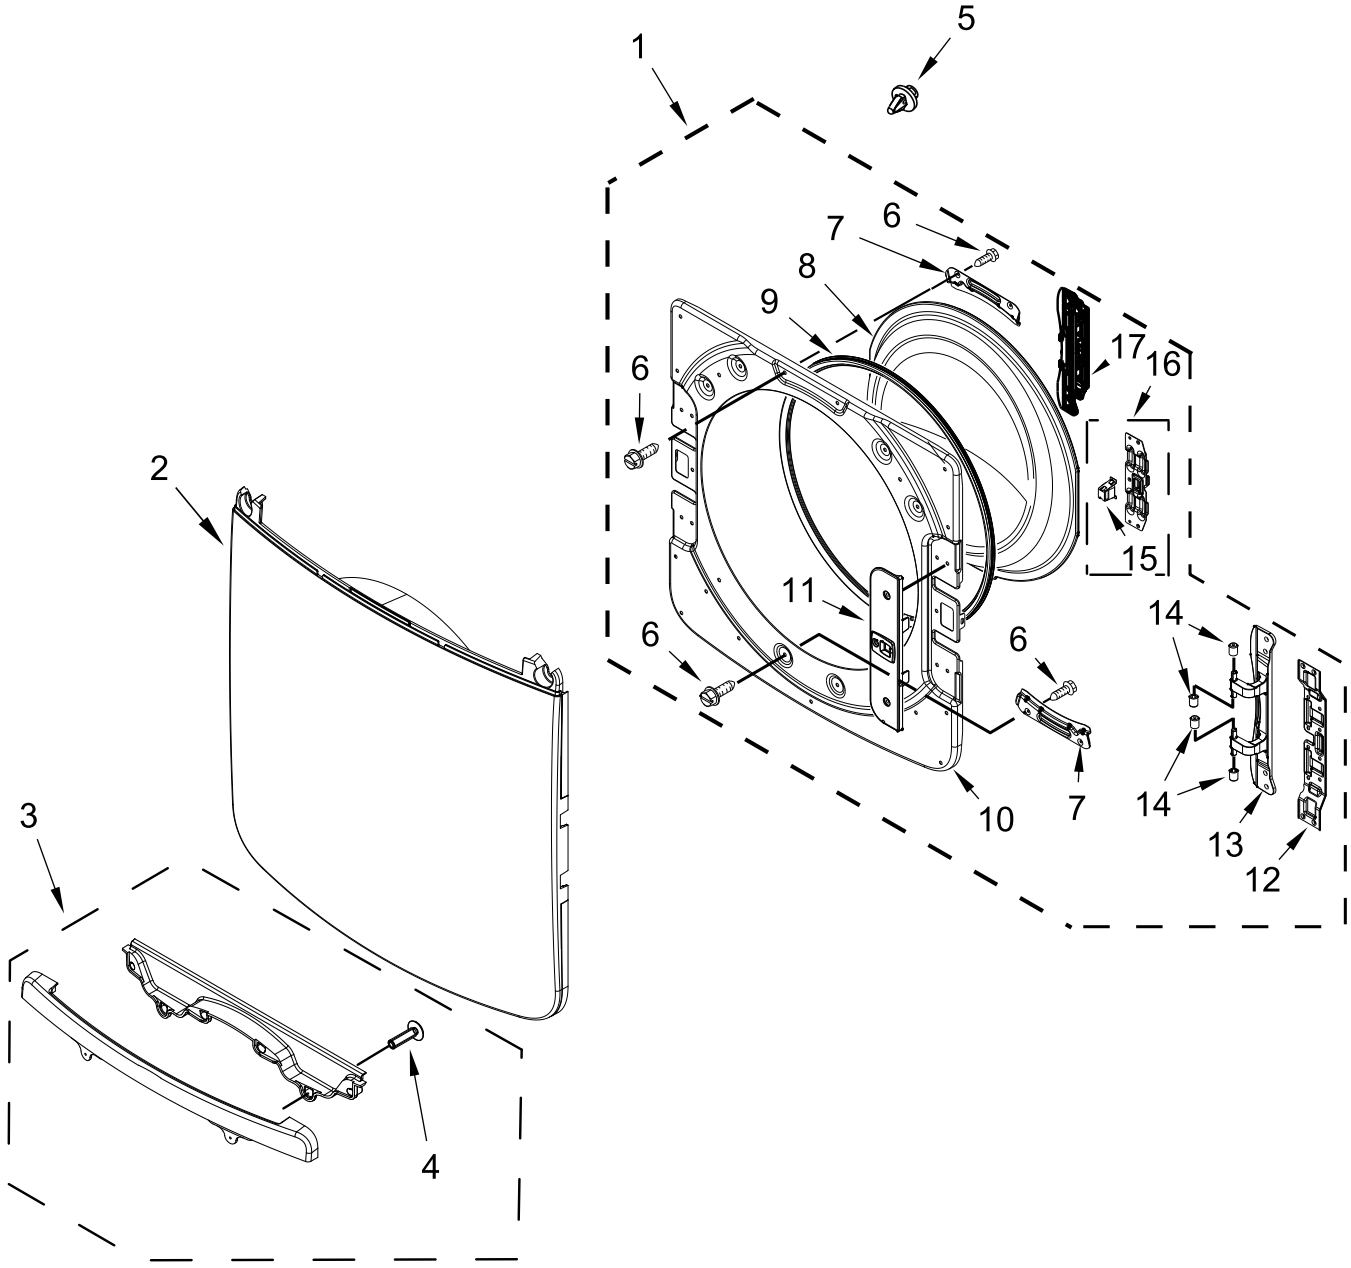

DOOR PARTS

DOOR PARTS

<u>Illus. No.</u>	<u>Part No.</u>	<u>Description</u>
1	W11218177	Assembly, Inner Door
2	W11196020	Assembly, Outer Door
3		Handle, Door
	W10626039	Black
4	9742177	Screw
5	W11178950	Bumper, Door
6	W10288126	Screw

<u>Illus. No.</u>	<u>Part No.</u>	<u>Description</u>
7	W11096008	Bracket, Glass
8	W10891207	Glass, Door
9	W11183899	Seal, Glass
10	W11374448	Door, Inner
11	W11178949	Cover, Door Catch
12	W10208419	Plate, Hinge Retainer
13	W10208415	Hinge, Base

<u>Illus. No.</u>	<u>Part No.</u>	<u>Description</u>
14	W10208398	Cap, Hinge
15	W10208401	Assembly, Spring Catch
16	W10208254	Assembly, Door Catch
17	W10208414	Assembly, Door Hinge