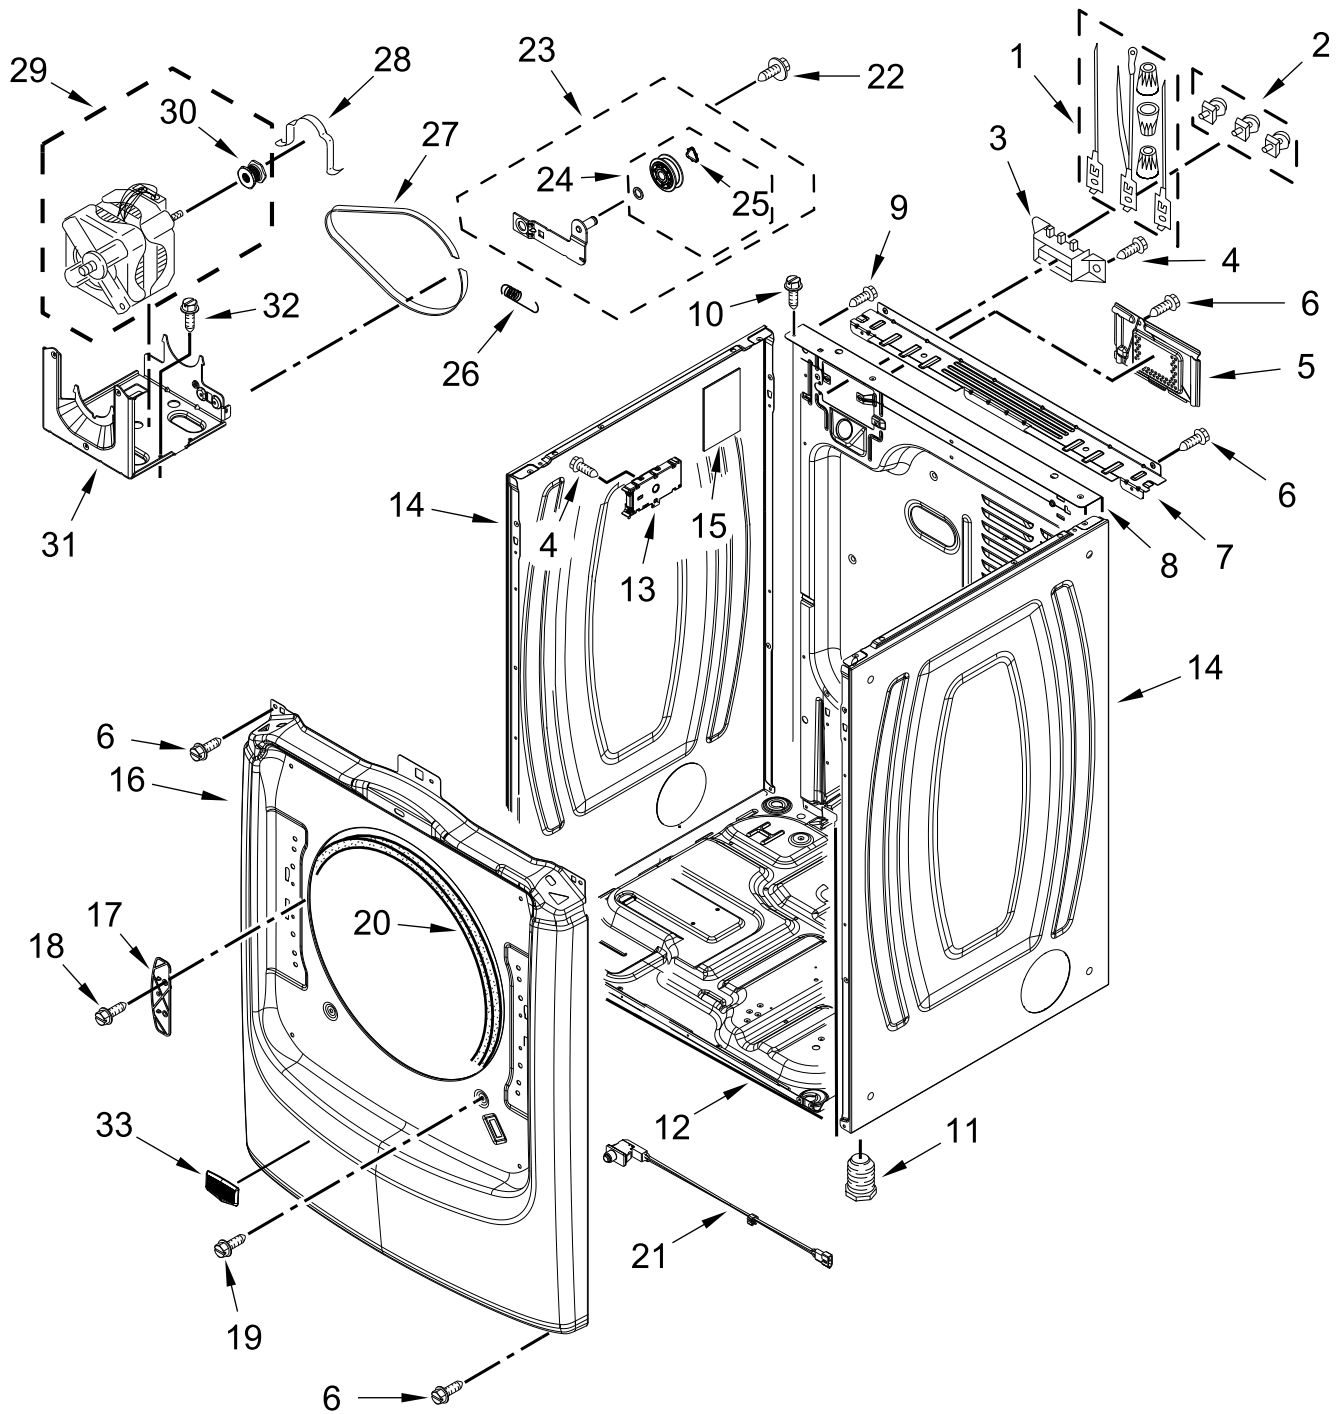

ELECTRIC DRYER

MODELS:

MED6630HW2 (White)

TOP AND CONSOLE PARTS

TOP AND CONSOLE PARTS

<u>Illus. No.</u>	<u>Part No.</u>	<u>Description</u>	<u>Illus. No.</u>	<u>Part No.</u>	<u>Description</u>	<u>Illus. No.</u>	<u>Part No.</u>	<u>Description</u>
1		Literature Parts	3	3390647	Screw	8		Assembly, Console
	W11364660	Owners Manual	4	W11255768	Channel, Water		W11314477	White
	W11460669	Wiring Diagram	5	12990702	Screw	9	W11157860	Harness, Wiring (Main)
	W11356334	Quick Start Guide	6	W10208198	Bracket, Console			
2		Top	7	W10920818	Jumper, Harness HMI (Board to Board)			
	W10208383	White						

CABINET PARTS

CABINET PARTS

<u>Illus.</u> <u>No.</u>	<u>Part No.</u>	<u>Description</u>	<u>Illus.</u> <u>No.</u>	<u>Part No.</u>	<u>Description</u>	<u>Illus.</u> <u>No.</u>	<u>Part No.</u>	<u>Description</u>
1	279318	Terminal, Brass and Tinned (Includes Terminal Block Screw Kit)	13	W11461200	Appliance Control Unit (ACU)	28	W10121316	Clamp, Motor Mount
			14		Panel, Side	29	W10806758	Assembly, Motor
				W11177568	White	30	8066184	Pulley, Motor
2	279393	Screw Kit, Terminal Block	15	W10504381	Pad, Foam	31	W11404905	Bracket, Motor Mounting
3	3397659	Block, Terminal	16		Panel, Front	32	343641	Screw
4	489463	Screw		W11421266	White	33	W10639171	Badge, Maytag
5	W11394868	Cover, Terminal Block	17	W10208250	Strike, Door			DRYER EXHAUST KIT NOT INCLUDED
6	3390647	Screw	18	W10288126	Screw			
7	W10208382	Bracket, Rear	19	3357011	Screw		W10323246	Kit, 4-Way Vent
8	W10487430	Panel, Rear	20	3387242	Seal, Front Panel			
9	W10773242	Screw	21	W11307535	Assembly, Door Switch			
10	3393008	Screw	22	3389420	Screw			
11	3392100	Foot, Dryer	23	W10547287	Assembly, Idler			
	279810	Foot, Optional (Extended Length Package Of 2) (Not Included)	24	W10468057	Assembly, Pulley			
			25	W10512946	Washer, Tri Ring			
			26	W10446781	Spring, Idler			
12	8565046	Base, Cabinet	27	3387610	Belt, Drive			