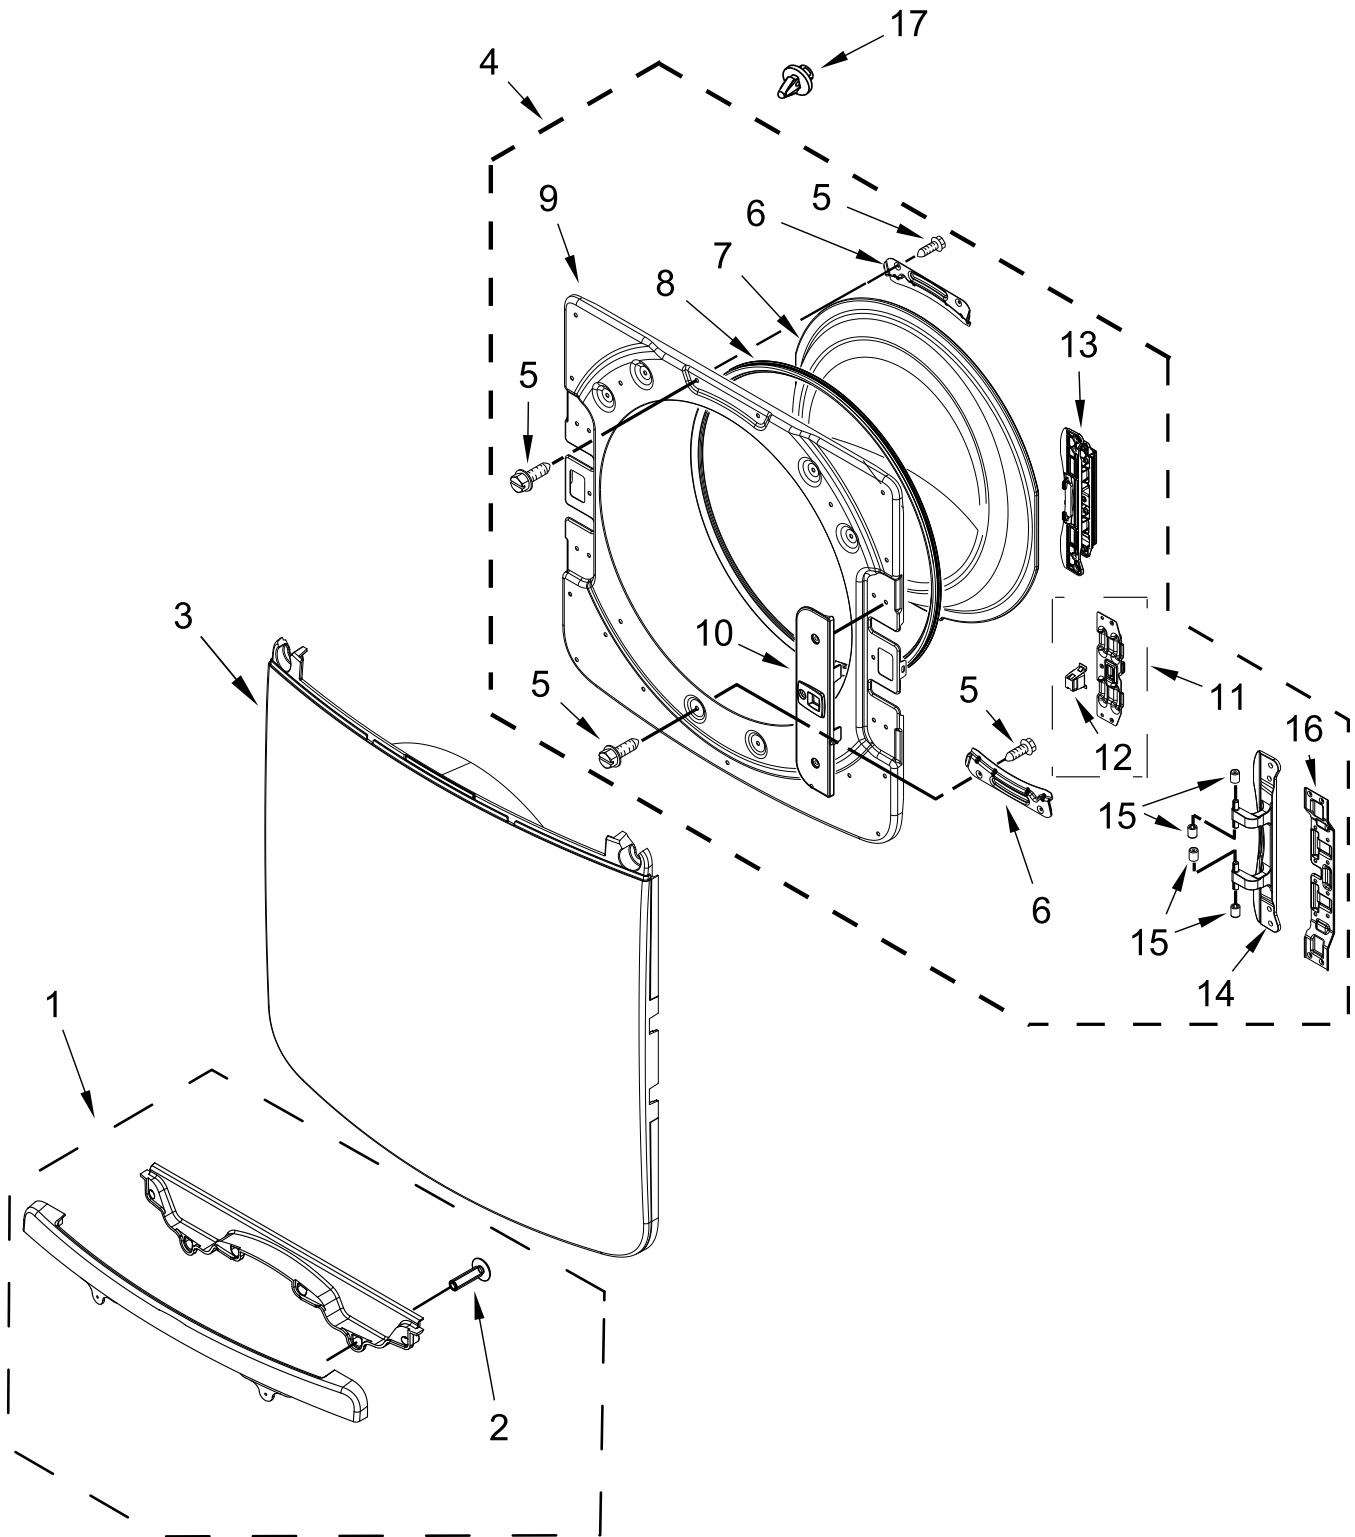

DOOR PARTS

DOOR PARTS

<u>Illus.</u> <u>No.</u>	<u>Part No.</u>	<u>Description</u>
1		Handle, Door
	W10626038	Chrome
2	9742177	Screw
3	W11196020	Assembly, Outer Door
4	W11218177	Assembly, Inner Door
5	W10288126	Screw
6	W11096008	Bracket, Glass
7	W10891207	Glass, Door

<u>Illus.</u> <u>No.</u>	<u>Part No.</u>	<u>Description</u>
8	W11183899	Seal, Glass
9	W11374448	Door, Inner
10	W11178949	Cover, Door Catch
11	W10208254	Assembly, Door Catch
12	W10208401	Assembly, Spring Catch
13	W10208414	Assembly, Door Hinge
14	W10208415	Hinge, Base

<u>Illus.</u> <u>No.</u>	<u>Part No.</u>	<u>Description</u>
15	W10208398	Cap, Hinge
16	W10208419	Plate, Hinge Retainer
17	W11178950	Bumper, Door