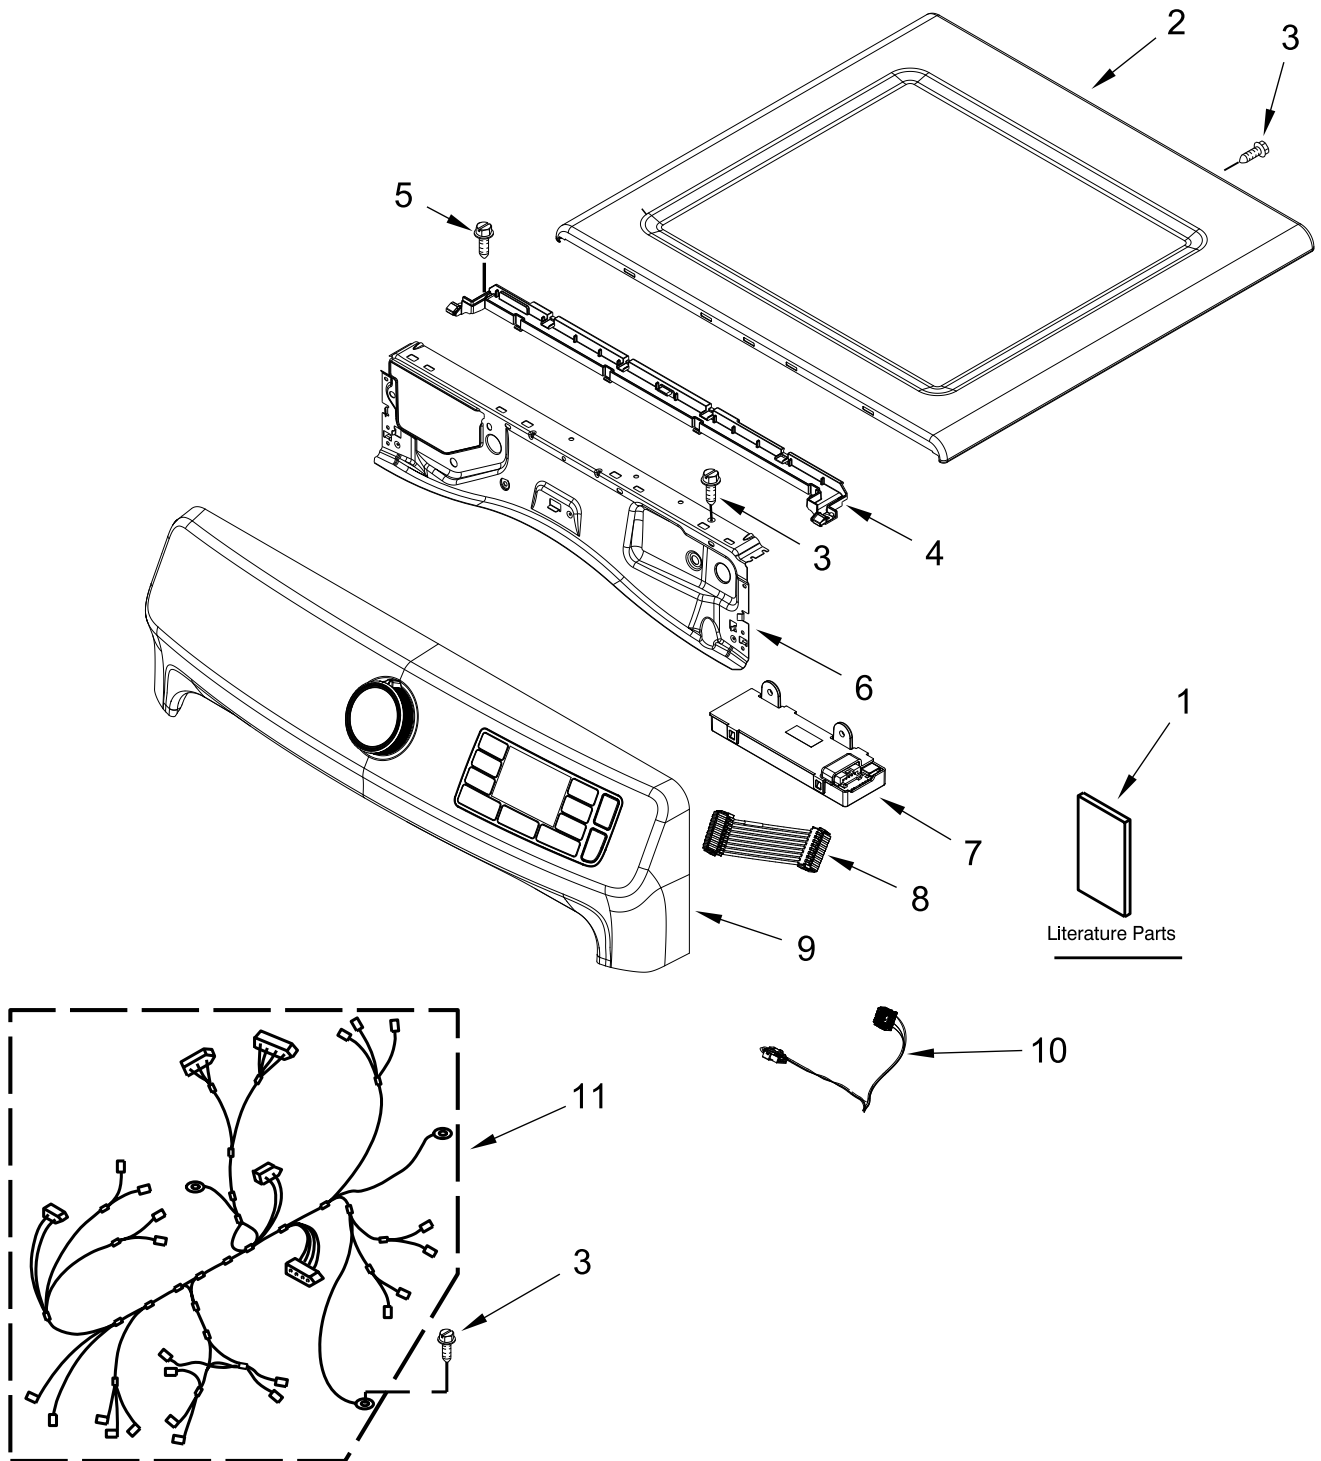

ELECTRIC DRYER

MODELS:

MED8630HW2 (White)

MED8630HC2 (Chrome Shadow)

TOP AND CONSOLE PARTS

TOP AND CONSOLE PARTS

<u>Illus. No.</u>	<u>Part No.</u>	<u>Description</u>	<u>Illus. No.</u>	<u>Part No.</u>	<u>Description</u>	<u>Illus. No.</u>	<u>Part No.</u>	<u>Description</u>
1		Literature Parts	3	3390647	Screw	9		Assembly, Console
	W11364660	Owners Manual	4	W11255768	Channel, Water		W11314475	White
	W11459720	Tech Sheet	5	12990702	Screw		W11314480	Chrome Shadow
	W11460669	Wiring Diagram	6	W10208198	Bracket, Console	10	W11036819	Harness, WiFi
	W11356334	Quick Start Guide	7	W11123730	Assembly, WiFi	11	W11157867	Harness, Wiring (Main)
2		Top	8	W10920818	Jumper, Harness HMI (Board to Board)			
	W10208383	White						
	W10460919	Chrome Shadow						