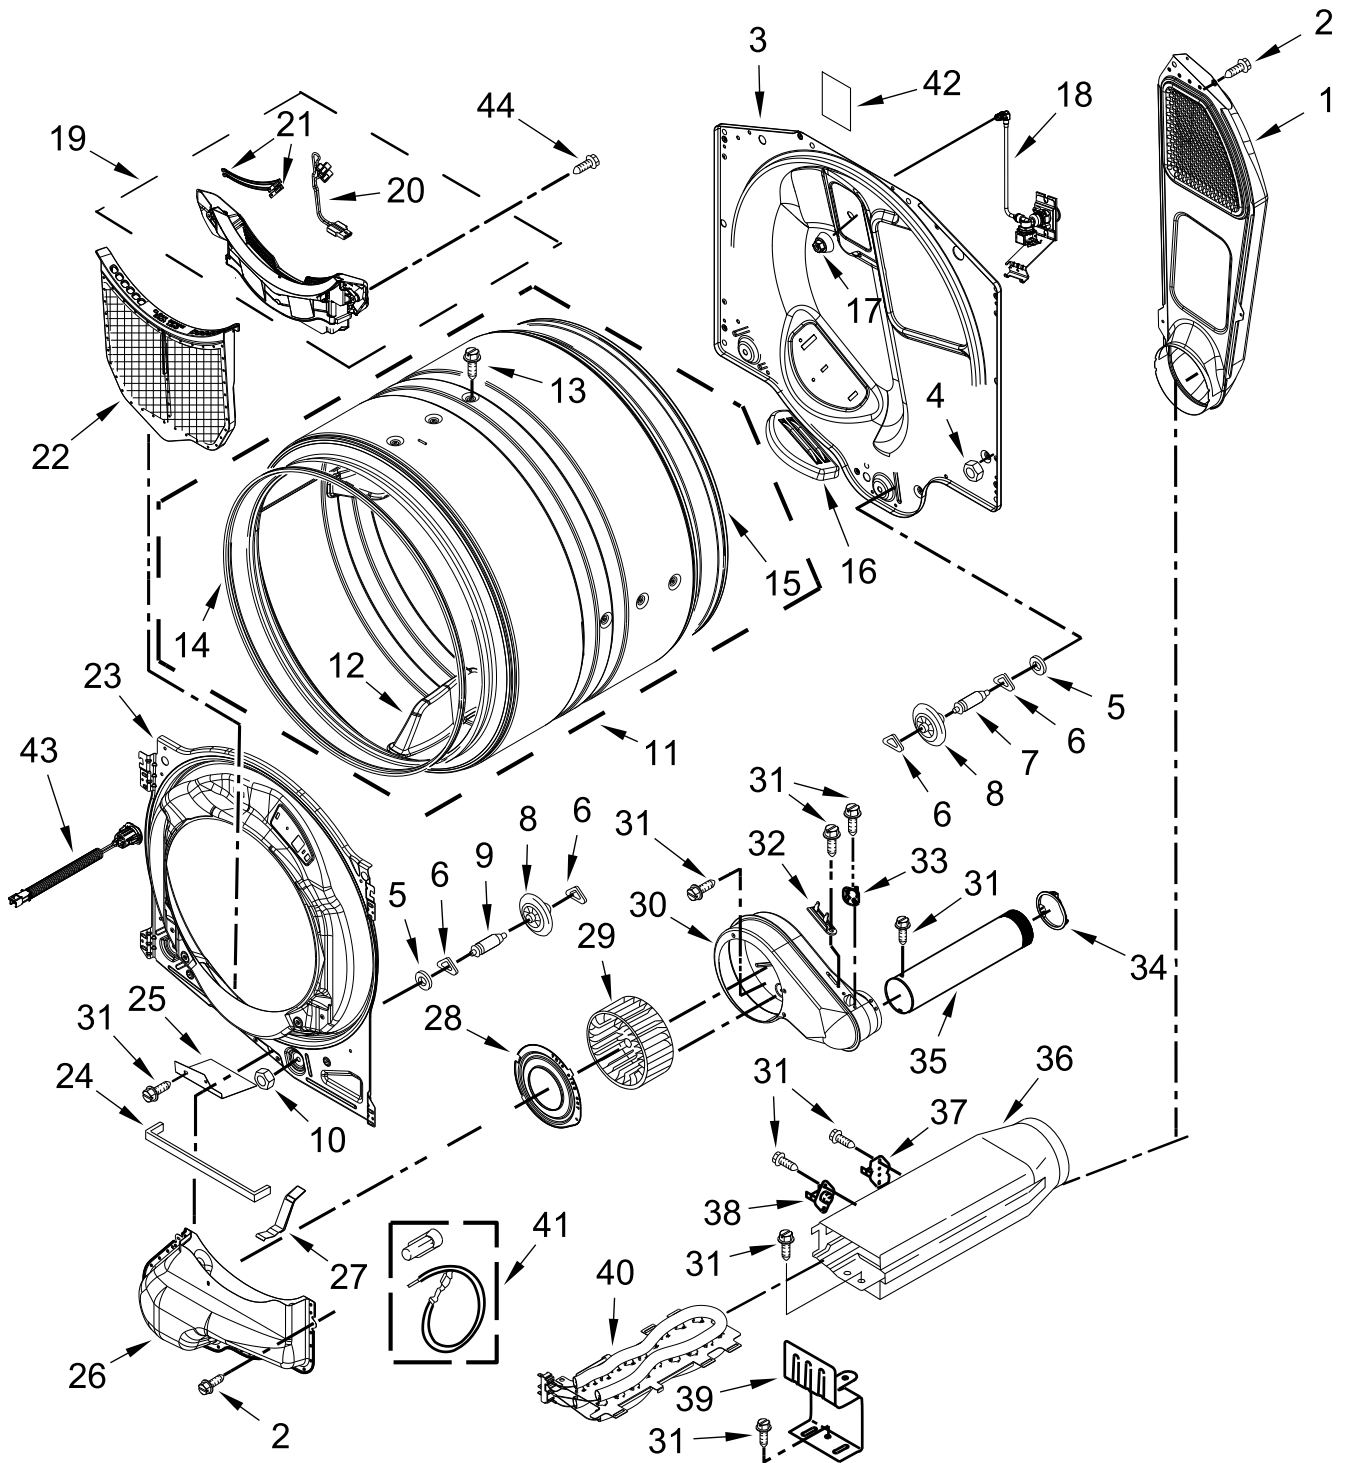

BULKHEAD PARTS

BULKHEAD PARTS

<u>Illus. No.</u>	<u>Part No.</u>	<u>Description</u>	<u>Illus. No.</u>	<u>Part No.</u>	<u>Description</u>	<u>Illus. No.</u>	<u>Part No.</u>	<u>Description</u>
1	W11104018	Assembly, Air Duct	17	W11100488	Nozzle, Cap	33	8577274	Thermistor
2	3390647	Screw	18	W11157054	Valve and Hose Assembly	34	W10344699	Collar, Duct
3	W11209934	Bulkhead				35	W10342188	Exhaust Pipe
4	W10001120	Nut, Hex (Left Hand Thread)	19	W10672683	Assembly, Outlet Grill and Housing	36	W10891205	Assembly, Weld Heater Box
5	3387459	Washer	20	W10298258	Harness, Sensor	37	280148	Kit, Thermal Cut-Off (Includes Thermostat)
6	W10512946	Washer, Tri Ring	21	3387223	Sensor, Electrode	38	8557403	Thermostat, High Limit
7	W10359272	Shaft, Drum Roller - Left Hand Thread	22		Lint Screen	39	8066099	Bracket, Heater Box
8	W10314171	Roller, Support		W10516085	White	40	W11344457	Element, Heater 5400W
9	W10359271	Shaft, Drum Roller - Right Hand Thread	23	W10673491	Bulkhead, Front	41	279457	Terminal Wire Kit (For Heater Element Wiring Harness Repair)
10	3934666	Nut, Hex	24	W10211950	Seal, Housing Outlet	42	W10653662	Pad, Foam
11	W10541657	Assembly, Drum (Complete)	25	W11257251	Shield, Blower	43	W11203983	Assembly, Drum Light
12	W10280771	Baffle, Drum	26	W10211896	Assembly, Lint Duct	44	3387230	Screw
13	W10219342	Screw	27	W10414388	Clip, Lint Duct			
14	W10521122	Seal, Drum Front	28	W11254843	Assembly, Collar (Includes Seal)			
15	W10521118	Seal, Drum	29	697772	Wheel, Blower			
16	W10677270	Sensor Assembly, Quad Bulkhead	30	W10211911	Housing, Blower			
			31	693995	Screw			
			32	W10693363	Fuse, Thermal (91C)