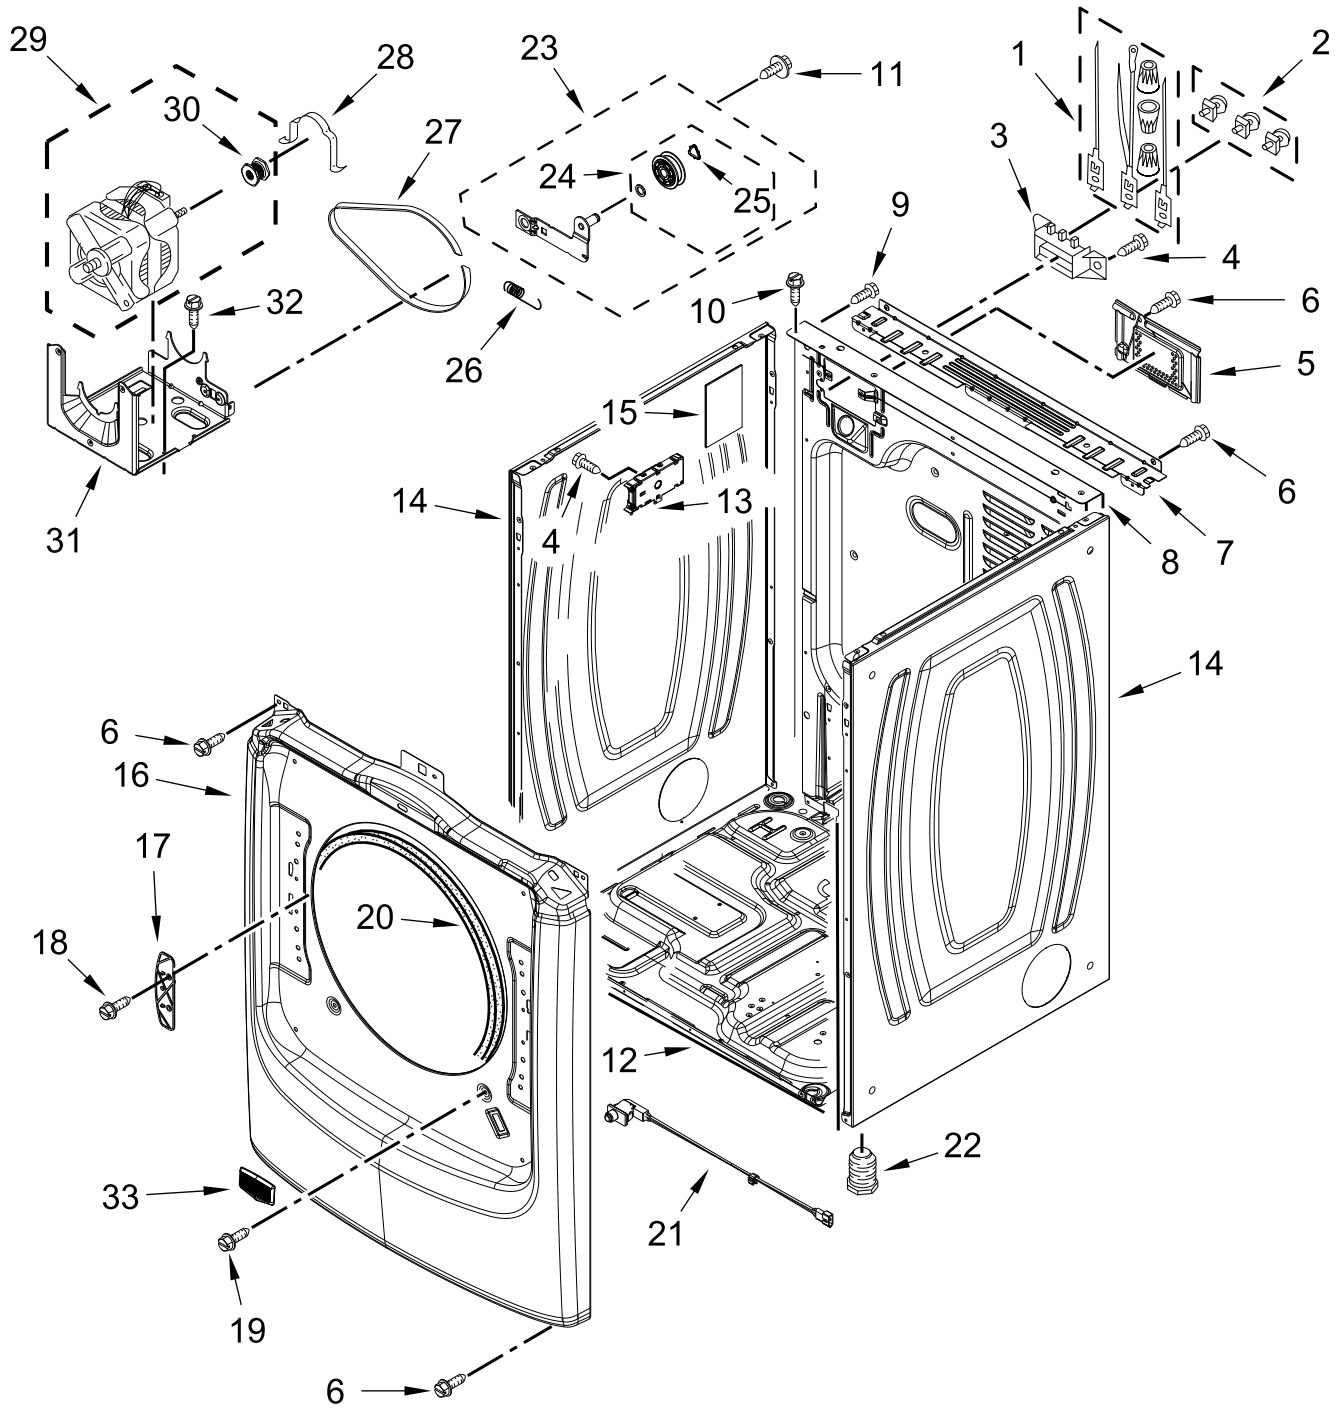

CABINET PARTS

CABINET PARTS

<u>Illus.</u> <u>No.</u>	<u>Part No.</u>	<u>Description</u>	<u>Illus.</u> <u>No.</u>	<u>Part No.</u>	<u>Description</u>	<u>Illus.</u> <u>No.</u>	<u>Part No.</u>	<u>Description</u>
1	279318	Terminal, Brass and Tinned (Includes Terminal Block Screw Kit)	14		Panel, Side	23	W10547287	Assembly, Idler
				W11177568	White	24	W10468057	Assembly, Pulley
				W11177570	Chrome Shadow	25	W10512946	Washer, Tri Ring
2	279393	Screw Kit, Terminal Block	15	W10504381	Pad, Foam	26	W10446781	Spring, Idler
			16		Panel, Front	27	3387610	Belt, Drive
				W11421266	White	28	W10121316	Clamp, Motor Mount
3	3397659	Block, Terminal		W11421262	Chrome Shadow	29	W11322192	Assembly, Motor
4	489463	Screw		W10208250	Strike, Door	30	8066184	Pulley, Motor
5	W11394868	Cover, Terminal Block	17	W10288126	Screw	31	W11404905	Bracket, Motor Mounting
6	3390647	Screw	18	W10288126	Screw			
7	W10208382	Bracket, Rear	19	3357011	Screw	32	343641	Screw
8	W10487430	Panel, Rear	20	3387242	Seal, Front Panel	33	W10639171	Badge, Maytag
9	W10773242	Screw	21	W11307535	Assembly, Door Switch			DRYER EXHAUST KIT NOT INCLUDED
10	3393008	Screw						
11	3389420	Screw	22	3392100	Foot, Dryer			
12	8565046	Base, Cabinet		279810	Foot, Optional (Extended Length Package Of 2) (Not Included)		W10323246	Kit, 4-Way Vent
13	W11461212	Appliance Control Unit (ACU)