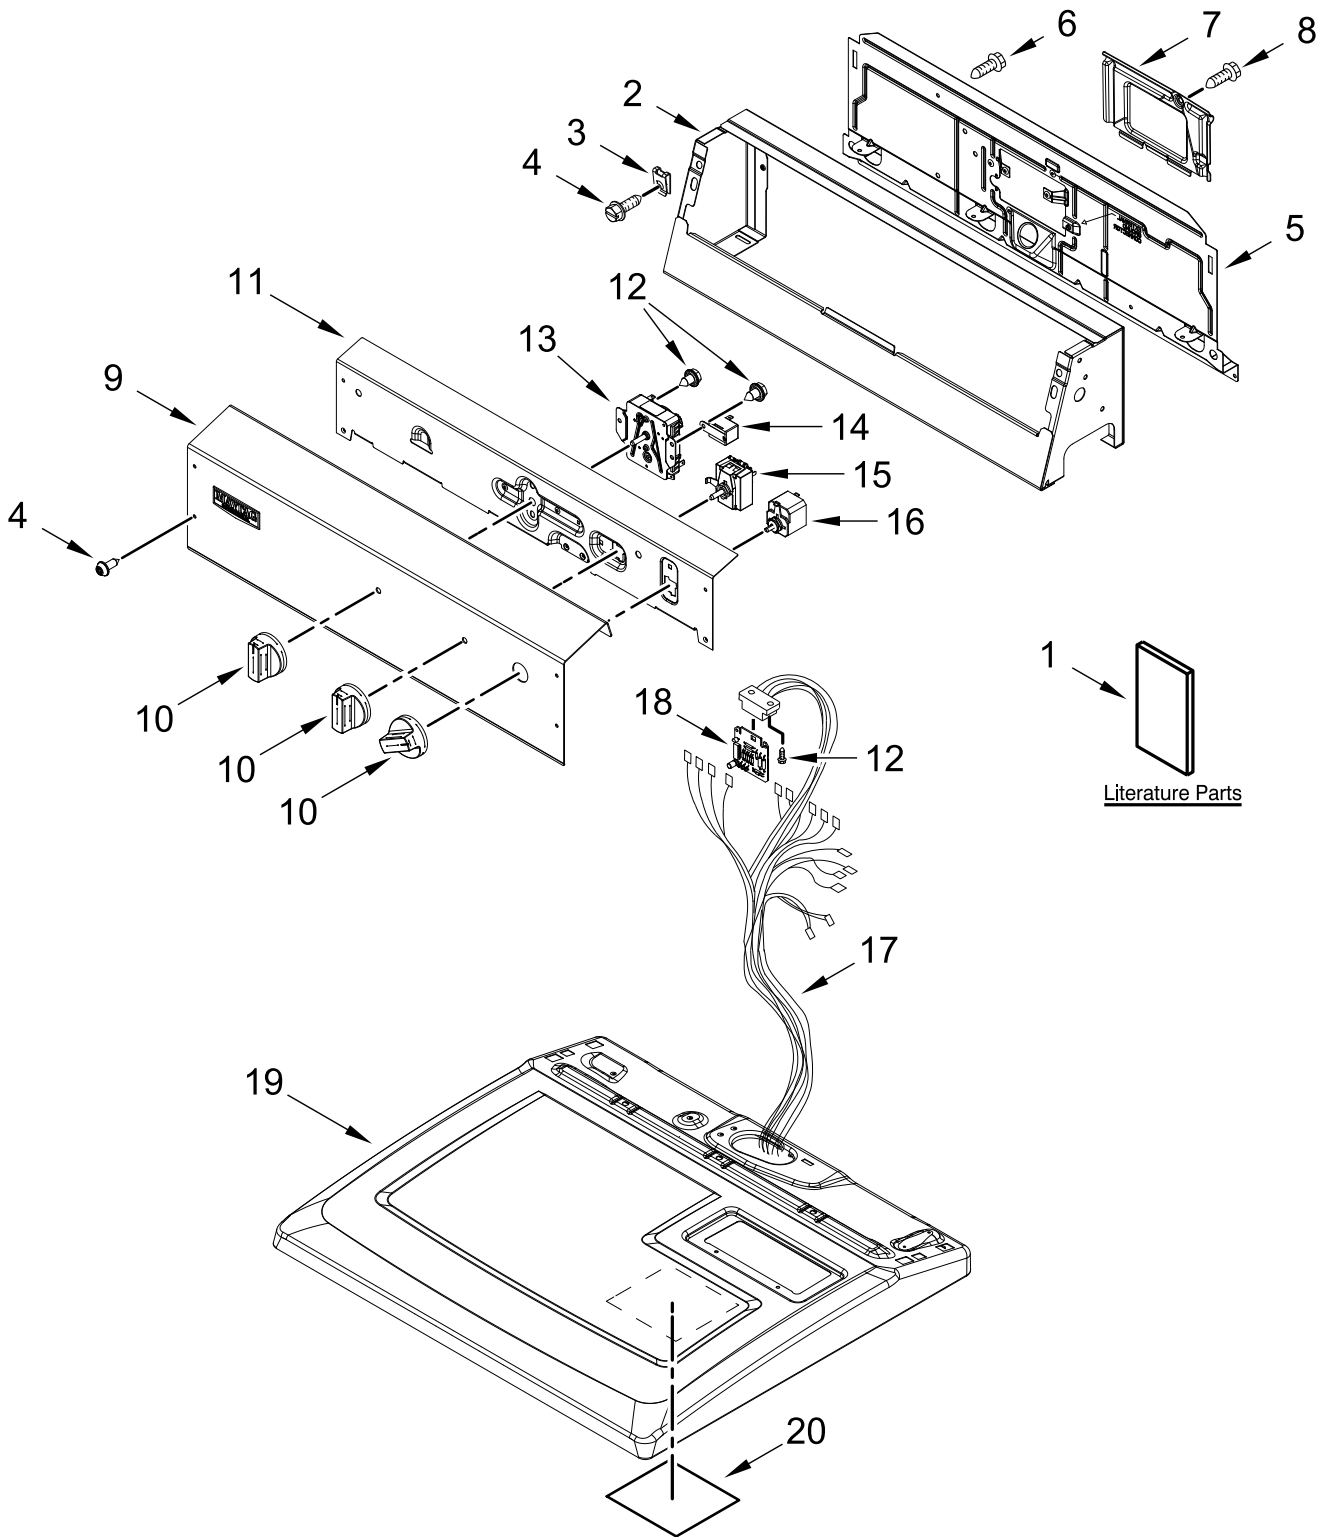

# TOP AND CONSOLE PARTS

<u>Illus. No.</u>	<u>Part No.</u>	<u>Description</u>	<u>Illus. No.</u>	<u>Part No.</u>	<u>Description</u>	<u>Illus. No.</u>	<u>Part No.</u>	<u>Description</u>
1		Literature Parts	7	W10286180	Cover, Terminal Block	16	W11613271	Switch, Push-To-Start
	W11601604	Installation Instructions	8	3390631	Screw	17	W11551565	Harness, Main
	W11601607	Use and Care Guide	9	W11547354	Fascia	18	W10476828	Control, Electronic
	W11601605	Wiring Diagram	10		Knob	19		Top
	W11601608	Quick Start Guide		W11567082	Stainless		W10772880	White
2	W11124005	Console	11	W11547331	Bracket, Back	20	W10836097	Panel, Dampening
3	W10131123	Nut, "U"	12	8533971	Screw			
4	W10386302	Screw	13	W10185992	Timer Assembly (60 Hz.)			
5	W10863352	Panel, Rear (Console)	14	694419	Buzzer, Mini			
6	3390647	Screw	15	8578352	Switch, Rotary (5 POS)			