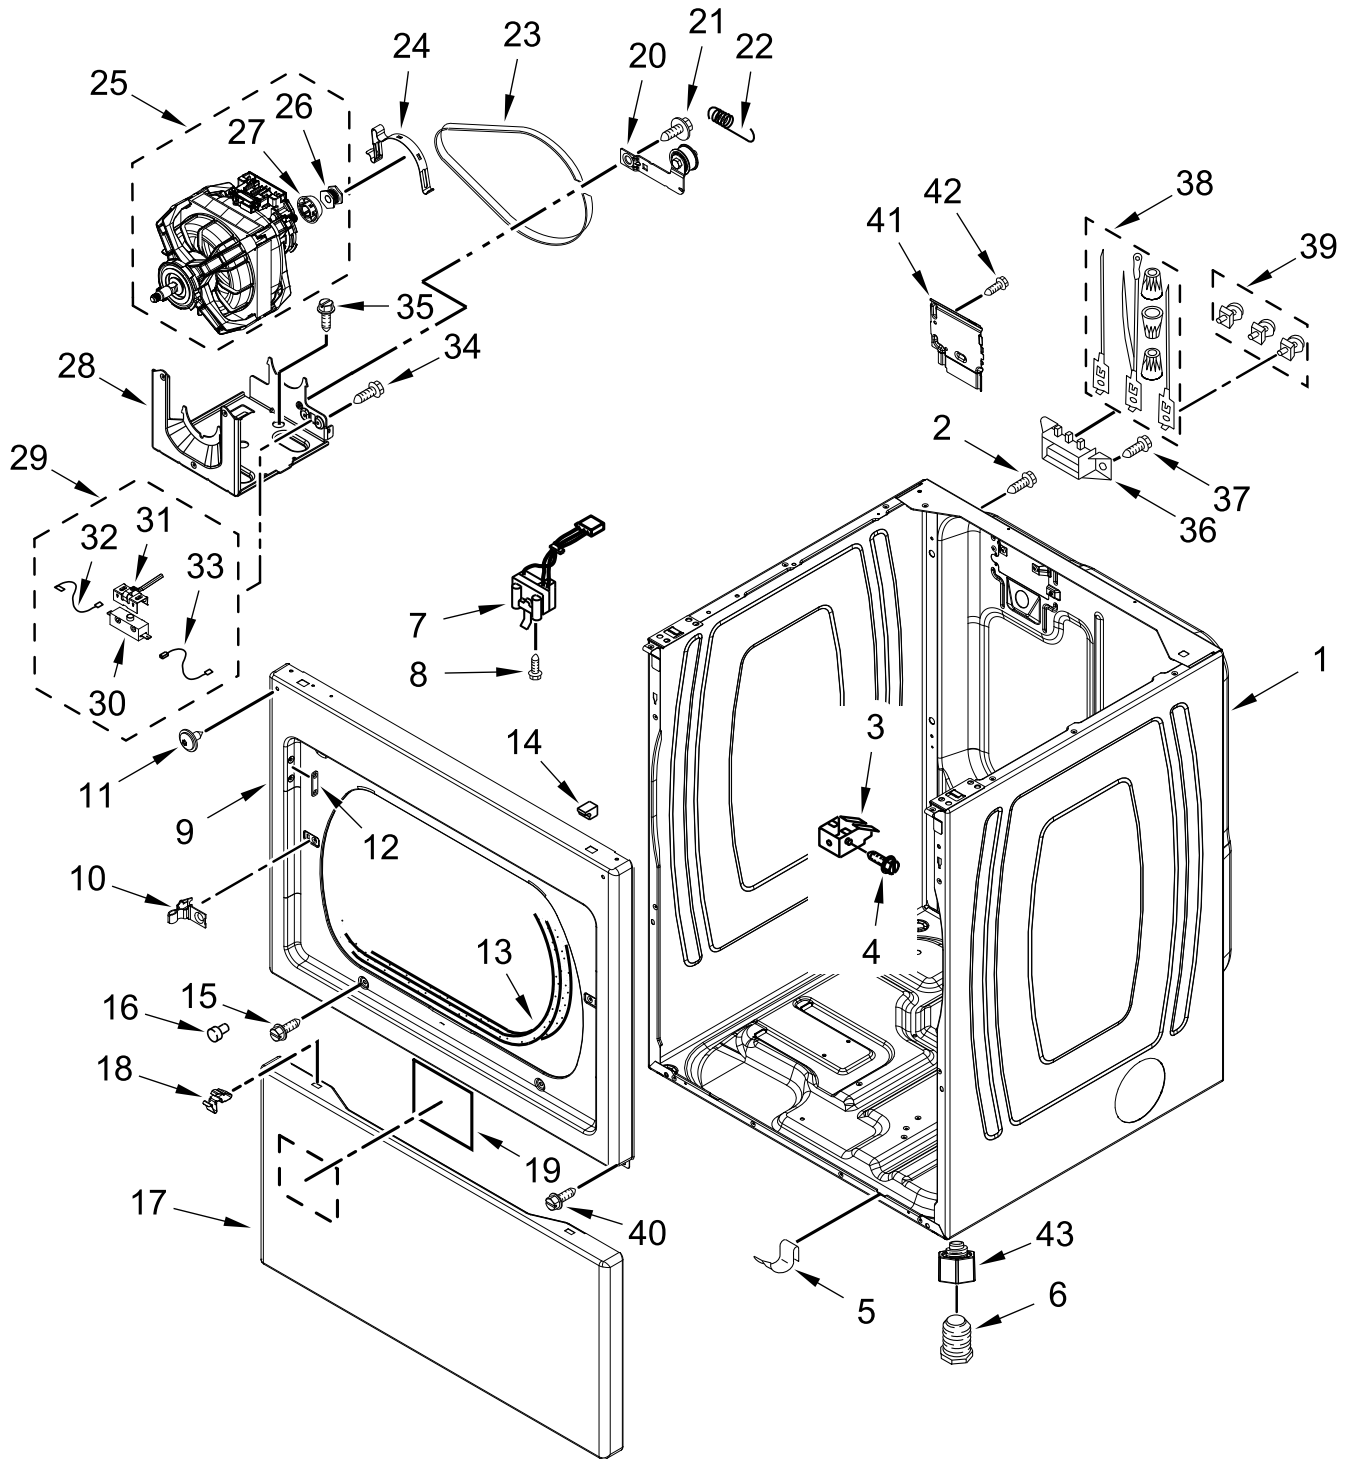

CABINET PARTS

CABINET PARTS

<u>Illus.</u> <u>No.</u>	<u>Part No.</u>	<u>Description</u>	<u>Illus.</u> <u>No.</u>	<u>Part No.</u>	<u>Description</u>	<u>Illus.</u> <u>No.</u>	<u>Part No.</u>	<u>Description</u>
1		Cabinet	17		Panel, Toe	35	343641	Screw
	W11161907	White		697215	White	36	3397659	Block, Terminal
2	W10773242	Screw	18	3388229	Retainer	37	3393008	Screw
3	3391846	Clip, Front Panel	19	W10836097	Panel, Dampening	38	279318	Terminal, Brass and Tinned (Includes Terminal Block Screw Kit)
4	3391915	Screw	20	W10344193	Pulley-Idler Assembly			
5	W10291934	Clip	21	3389420	Screw			
6	W10073890	Leveling Leg Assembly	22	W10446781	Spring, Idler	39	279393	Screw Kit, Terminal Block
7	W10569603	Switch, Door	23	W10131172	Belt, Drive			
8	697773	Screw	24	660658	Clamp, Motor	40	8281212	Screw
9		Front Panel	25	W10396031	Motor	41	W11378153	Cover, Terminal
	W10694688	Panel, Front	26	3394341	Pulley, Motor	42	3390631	Screw
10	W11224633	Strike, Door	27	3393657	Restrainer, Belt	43	W11590485	Foot, Dryer Adapter
11	W10879744	Screw	28	3387118	Bracket, Motor			
12		Plug, Hinge	29	8066134	Switch Assembly			
	W10191265	White	30	3394881	Switch, Belt			
13	3387242	Seal, Front Panel	31	8066120	Lever, Belt Switch			
14	345670	Lock Top	32	3398948	Wire, Jumper (Broken Belt Switch)			
15	3357011	Screw	33	W10167612	Wire, Belt Switch			
16	693152	Bumper	34	98129	Screw