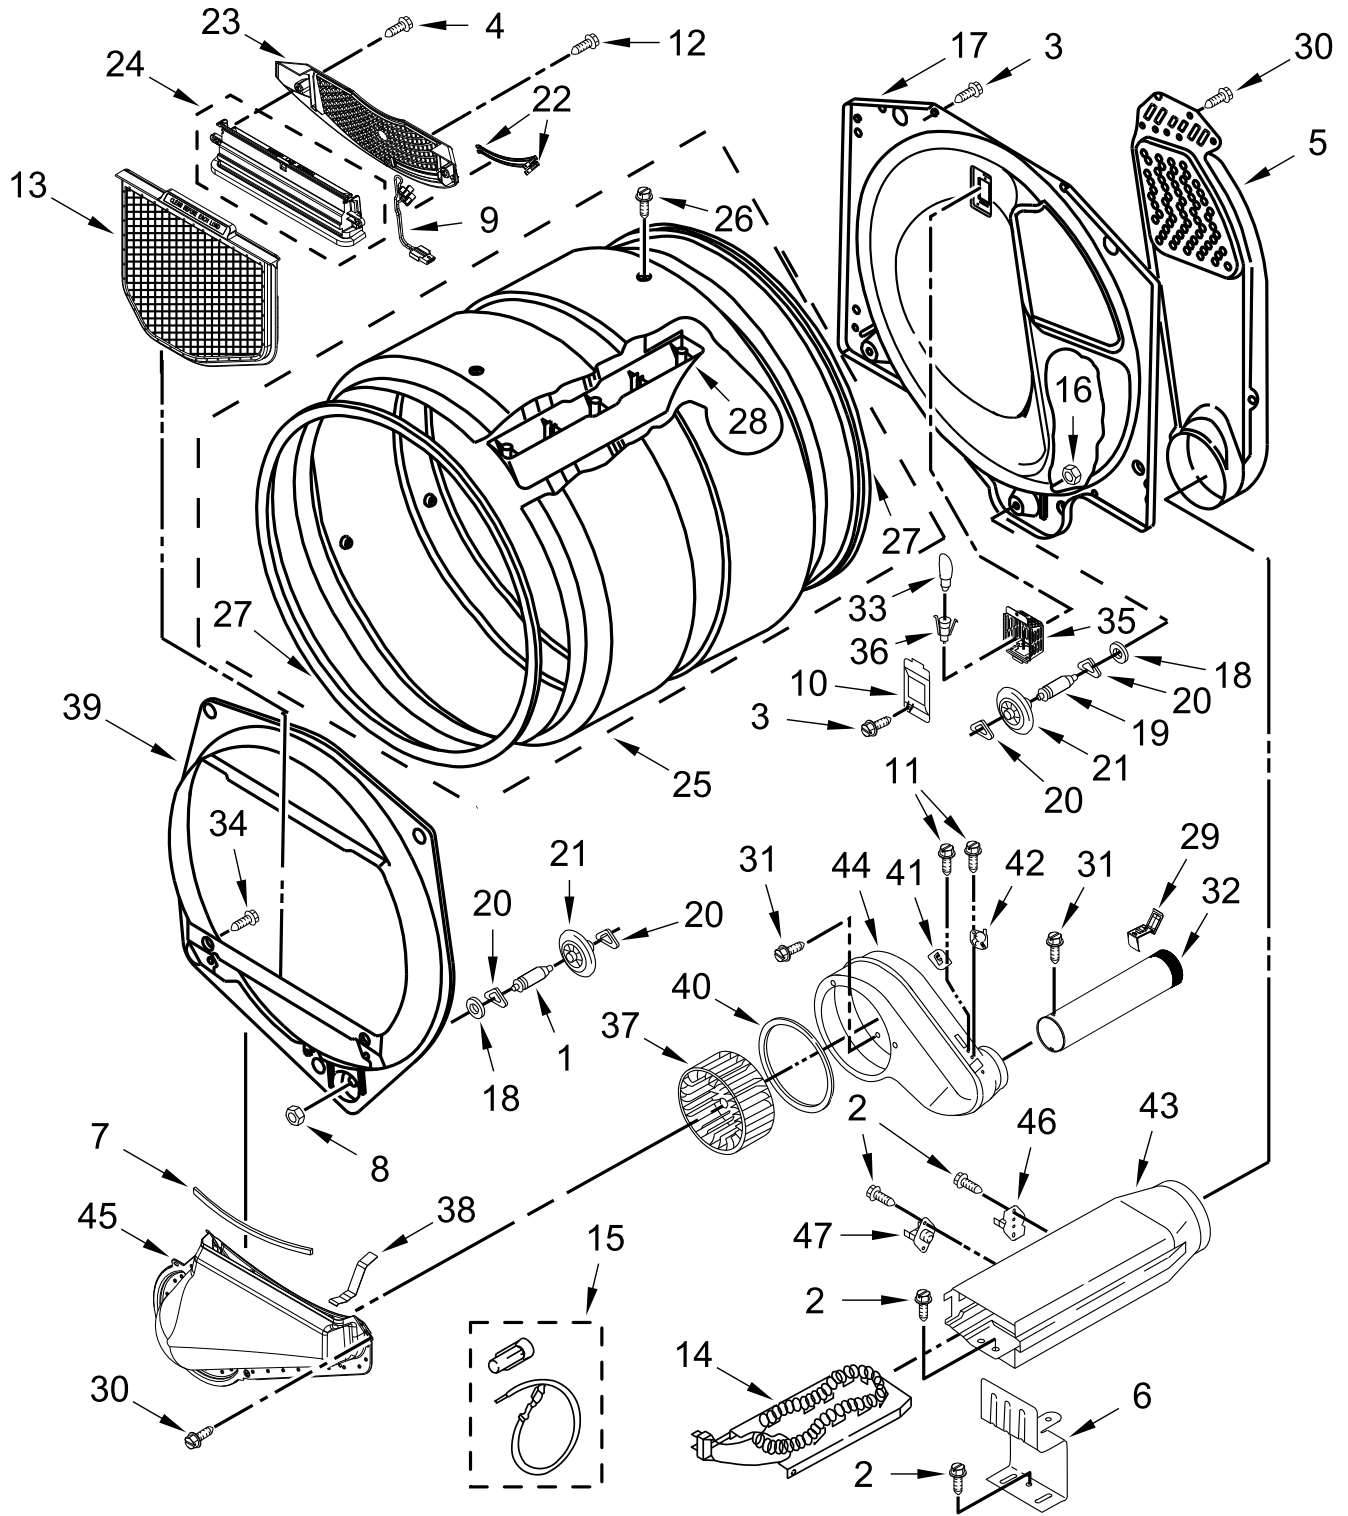

BULKHEAD PARTS

BULKHEAD PARTS

<u>Illus. No.</u>	<u>Part No.</u>	<u>Description</u>	<u>Illus. No.</u>	<u>Part No.</u>	<u>Description</u>	<u>Illus. No.</u>	<u>Part No.</u>	<u>Description</u>
1	W10359271	Shaft, Drum Roller - Right Hand Thread	18	3387459	Washer	37	W10349492	Wheel, Blower
2	90767	Screw	19	W10359272	Shaft, Drum Roller - Left Hand Thread	38	W10345456	Clip, Spring
3	3390647	Screw	20	W10512946	Washer, Tri Ring	39	697557	Bulkhead, Front
4	3357011	Screw	21	W10314171	Roller, Support	40	697770	Seal, Plate Cover
5	W11104018	Assembly, Air Duct	22	3387223	Sensor, Electrode	41	3392519	Fuse, Thermal (91C)
6	8066099	Bracket, Heater Box	23	W10692558	Grill, Outlet	42	8318268	Thermostat
7	697814	Seal, Drum Front	24	W10685669	Assembly, Outlet Housing	43	W10891205	Assembly, Weld Heater Box
8	3934666	Nut, Hex	25	W10545923	Assembly, Drum	44	8544362	Housing, Blower
9	W10298258	Harness, Sensor	26	W10219342	Screw	45	8066168	Assembly, Lint Duct
10	3402841	Lens, Drum Light	27	W10521118	Seal, Drum	46	279973	Kit, Thermal Cut-Off (Includes Thermostat)
11	693995	Screw	28	697693	Baffle, Drum	47	3391914	Thermostat HL-295/215
12	3387230	Screw	29	8572105	Clip, Exhaust			
13	W10049370	Screen, Lint	30	8533971	Screw			
14	3387747	Element, Heater	31	489463	Screw			
15	279457	Terminal Wire Kit (For Heater Element Wiring Harness Repair)	32	8066224	Pipe, Exhaust			
16	W10001120	Nut, Hex (Left Hand Thread)	33	3406124	Bulb, Light			
17	W11162455	Bulkhead, Rear	34	695240	Screw			
			35	8578825	Bracket, Drum Light			
			36	W10214261	Socket, Light