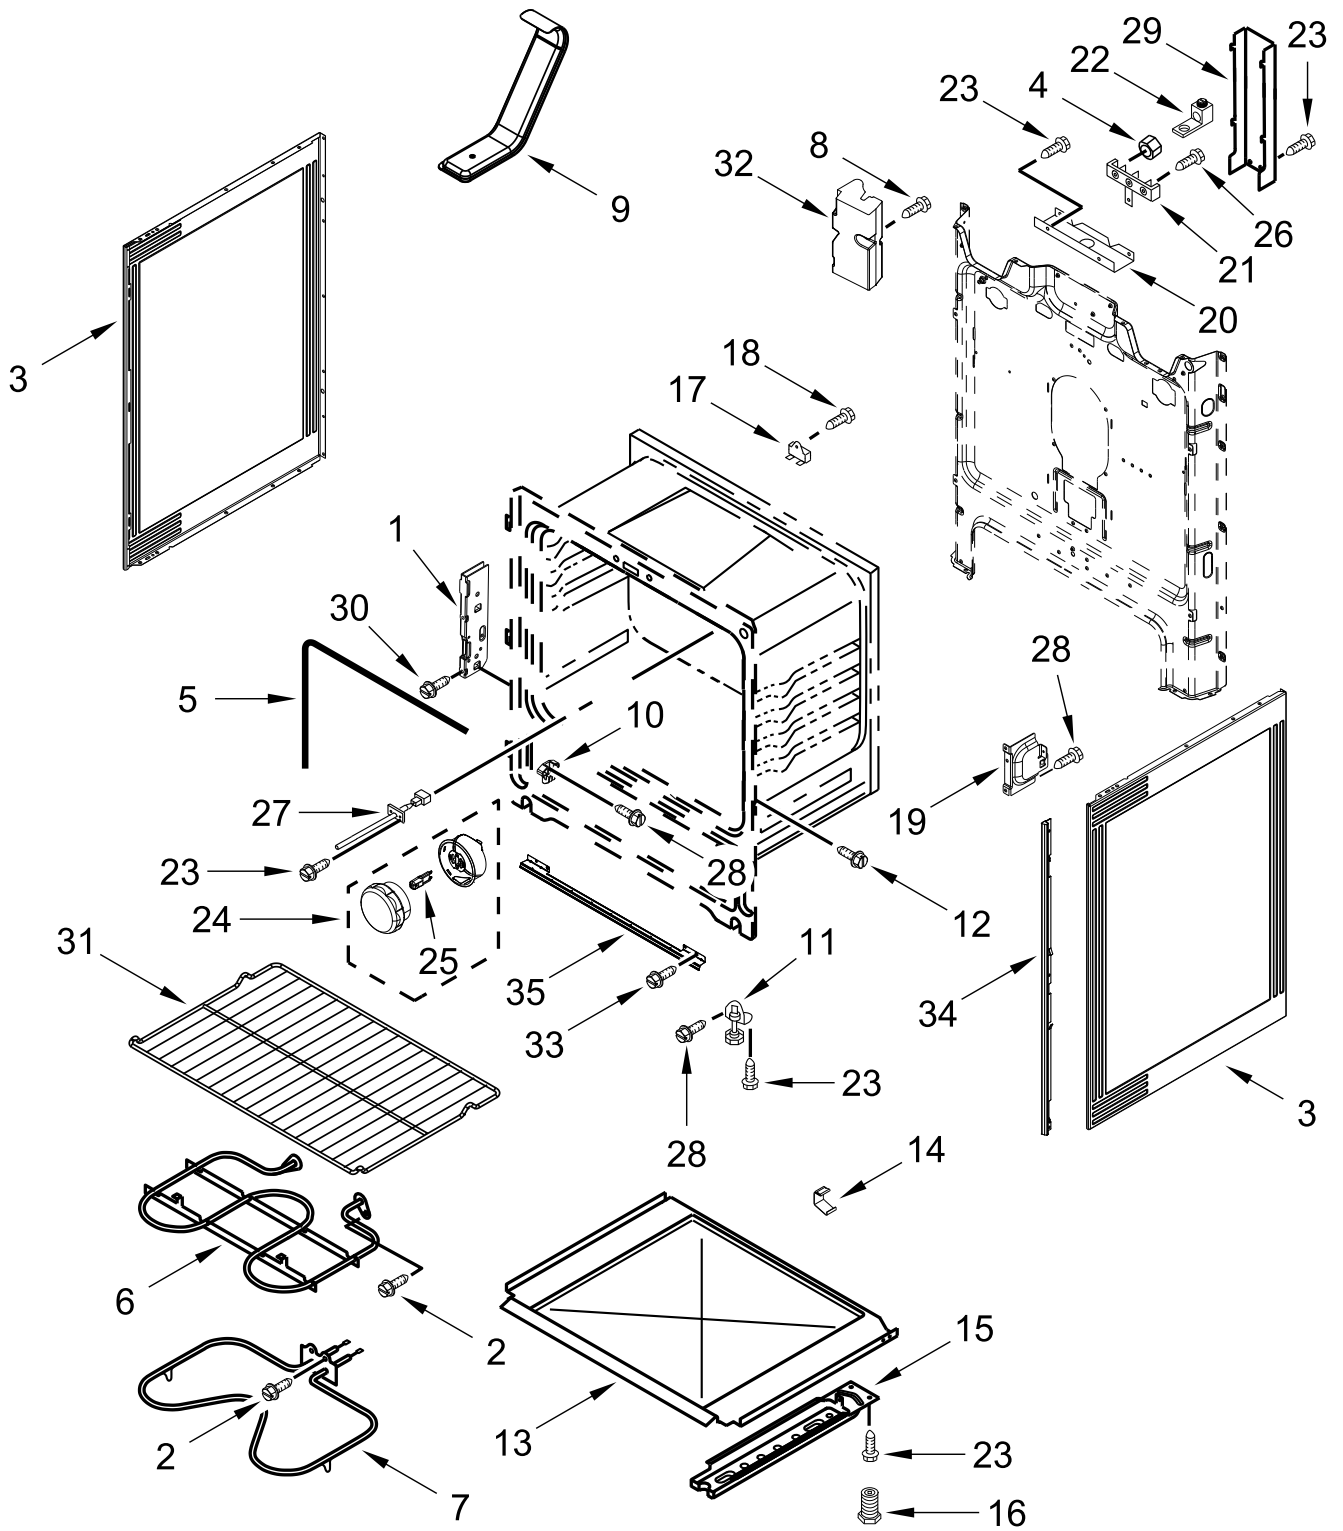

CHASSIS PARTS

CHASSIS PARTS

<u>Illus. No.</u>	<u>Part No.</u>	<u>Description</u>	<u>Illus. No.</u>	<u>Part No.</u>	<u>Description</u>	<u>Illus. No.</u>	<u>Part No.</u>	<u>Description</u>
1	W10289077	Receiver, Hinge	15	W10390008	Base Rail Assembly (Left)	27	W10181986	Sensor, Oven
2	3196154	Screw				28	3196169	Screw
3		Panel, Side		W10390007	Base Rail Assembly (Right)	29	W10326122	Cover, Terminal Block
	W10162245	Black				30	W10031780	Screw
4	3400029	Nut	16	W10058460	Foot, Leveling	31	W11173792	Rack, Oven
5	W10129032	Seal, Door	17	3196548	Fuse, Thermal	32	W10910404	Counterweight
6	9757340	Element, Broil	18	3196172	Screw	33	3196560	Screw
7	W11111743	Element, Bake	19	W10404688	Clip, Oven Support	34	W11510560	Barrier Rail, Rubber (Left and Right)
8	W11034869	Screw	20	3186034	Bracket, Service	35	W11464547	Bracket, Front Frame
9	W10134285	Tube, Vent	21	W10245259	Block, Terminal			
10	W10674705	Glide, Drawer Front	22	W10281322	Kit, Bare Wire Adapter Block			FOLLOWING PARTS NOT ILLUSTRATED
11	W10341186	Front Foot Assembly	23	3196178	Screw		8273263	Insulation, Wrap
12	W10067840	Screw	24	W11634772	Light Assembly		8272611	Insulation, Back
13	8054068	Retainer, Insulation	25	W10571723	Bulb, Halogen 40 Watts		W10333344	Insulation, Flue
14	W10137382	Clip, Panel	26	3400016	Screw