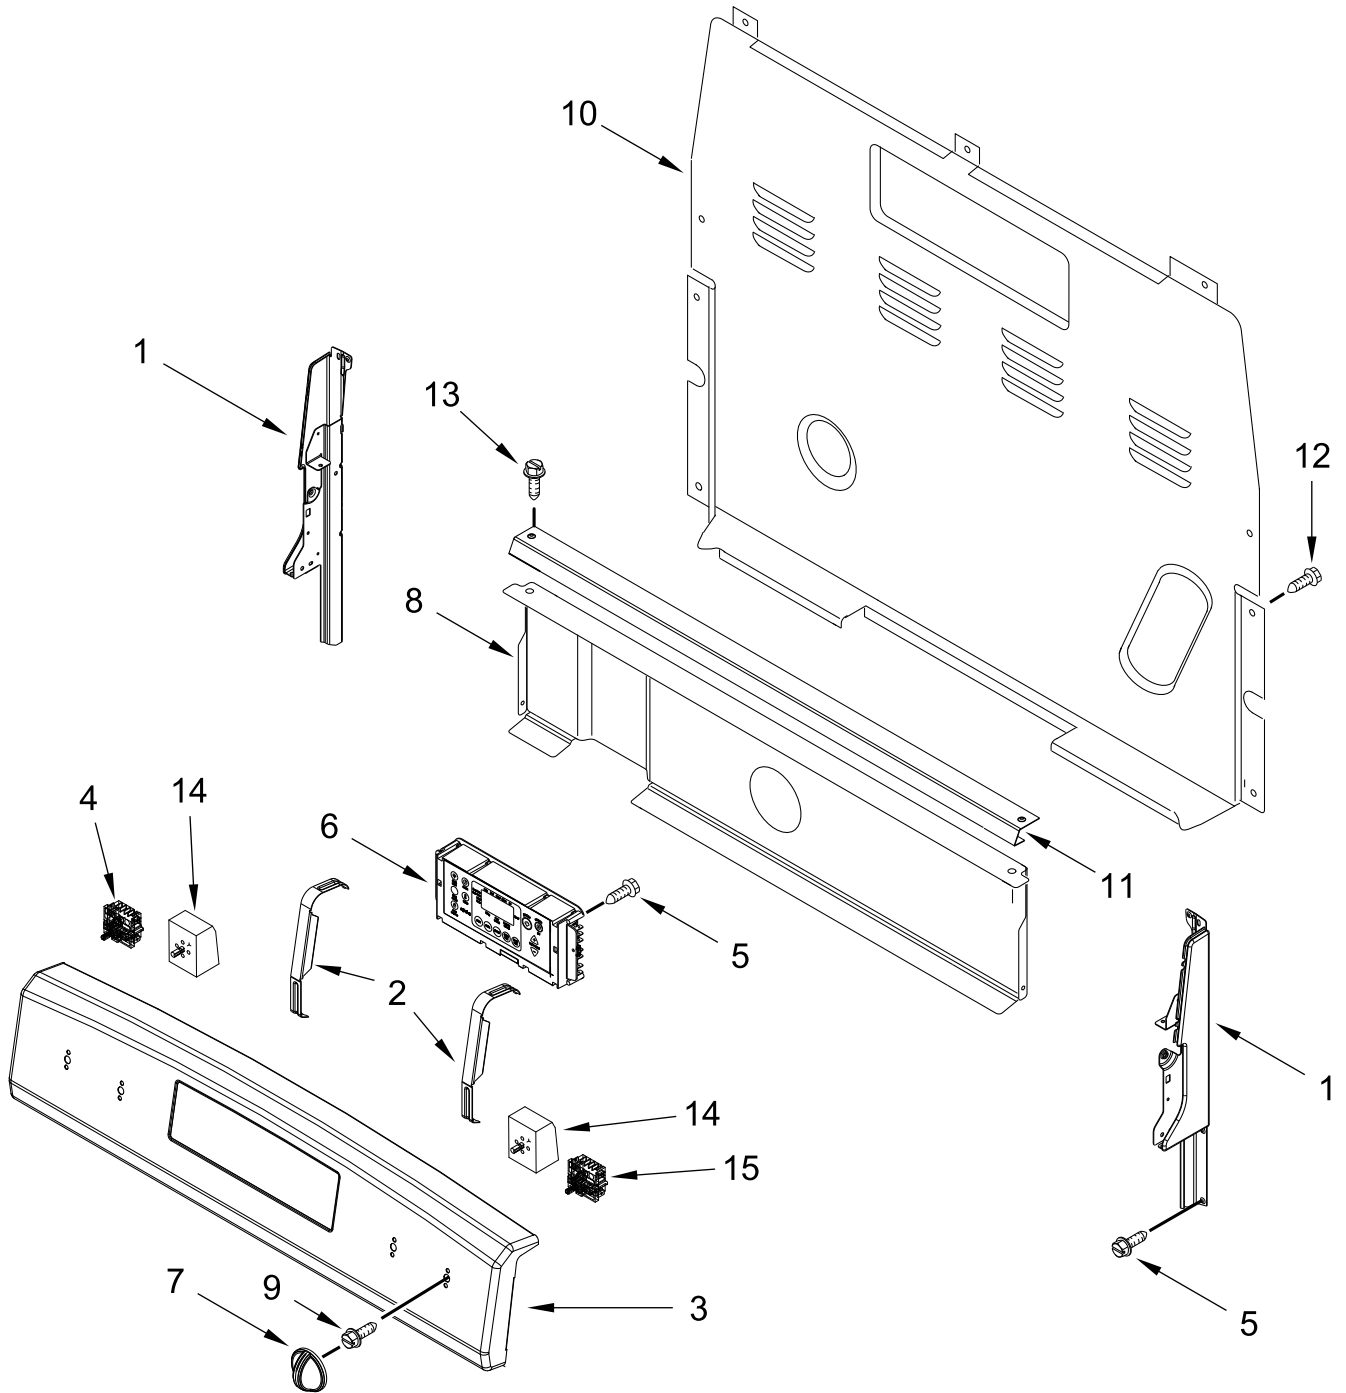

ELECTRIC RANGE

MODELS:

MER4800PZ1 (Stainless)

COOKTOP PARTS

COOKTOP PARTS

<u>Illus. No.</u>	<u>Part No.</u>	<u>Description</u>	<u>Illus. No.</u>	<u>Part No.</u>	<u>Description</u>	<u>Illus. No.</u>	<u>Part No.</u>	<u>Description</u>
1		Literature Parts	5	W10275048	Element (3000 and 1400W)	10	7101P485-60	Screw, Anti-Tip Kit
	W11637853	Owners Manual			(Left Front)	11	W10691223	Pan, Radiant Element
	W11637854	Quick Start Guide						FOLLOWING PARTS NOT ILLUSTRATED
	W11390998	Tech Sheet	6	8273994	Element (1200W)			
2	W11600012	Spring, Element			(Left Rear and Right Rear)		W11452624	Harness, Main
3	W10607641	Bracket, Cooktop (Left)	7	W10248262	Element (2500W)		W11134603	Harness, Cooktop (Left)
	W10607642	Bracket, Cooktop (Right)			(Right Front)		W11134551	Harness, Cooktop (Right)
4		Cooktop	8	W11668631	Element, Warm Zone (Center)		W11598759	Harness, Warm Zone
	W11022824	Black	9	W11379945	Bracket, Anti-Tip			

CONTROL PANEL PARTS

CONTROL PANEL PARTS

<u>Illus.</u> <u>No.</u>	<u>Part No.</u>	<u>Description</u>	<u>Illus.</u> <u>No.</u>	<u>Part No.</u>	<u>Description</u>	<u>Illus.</u> <u>No.</u>	<u>Part No.</u>	<u>Description</u>
1		Endcap	6		Control, Electronic (LCX)	12	3196169	Screw
	W11130372	Black (Left)				13	3196165	Screw
	W11130379	Black (Right)		W11527164	Black	14	3148951	Switch, Infinite
2	W10695491	Bracket, Control	7		Knob			(Left Rear and Right Rear)
3		Panel, Console		W11636183	Stainless			
	W10885607	Stainless	8	W10134247	Shield, Heat	15	3148954	Switch, Infinite (Orange)
4	W10434452	Switch, Infinite (Dual)	9	3400882	Screw			(Right Front)
		(Left Front)	10	8272473	Cover, Upper Rear			
5	3196178	Screw	11	W10525121	Bracket, Console Mounting			