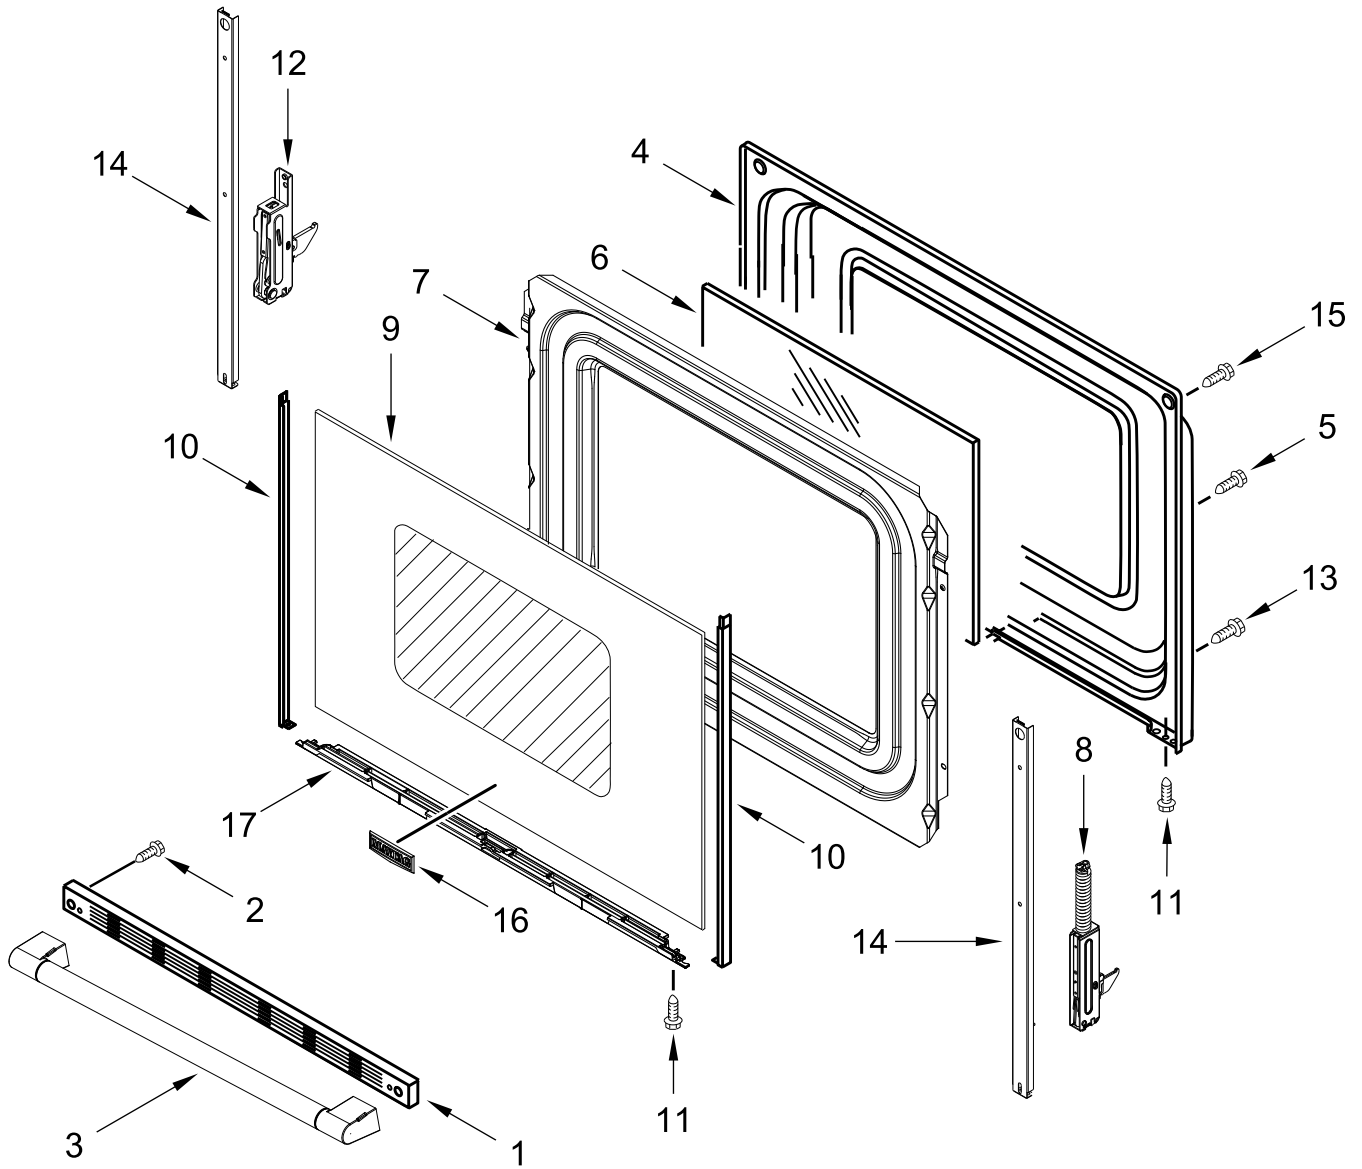

DOOR PARTS

DOOR PARTS

<u>Illus.</u> <u>No.</u>	<u>Part No.</u>	<u>Description</u>	<u>Illus.</u> <u>No.</u>	<u>Part No.</u>	<u>Description</u>	<u>Illus.</u> <u>No.</u>	<u>Part No.</u>	<u>Description</u>
1		Trim, Vent	9		Glass Assembly, Outer Door	15	W10200660	Screw
	W11047800	Stainless				16	W11628148	Badge
2	W10480830	Screw		W11620248	Stainless	17	W11440159	Trim, Bottom Door
3		Handle, Door	10		Trim, Side			
	W11495825	Stainless		W10746436	Black (Left)			
4	9761344	Liner, Door		W10746435	Black (Right)			
5	W10031790	Screw	11	W10327235	Screw			
6	W11367326	Glass, Inner	12	W10299227	Hinge, Door (Passive)			
7	W11380221	Retainer, Insulation	13	W10031780	Screw			
8	W10440013	Hinge, Door (Active)	14	W11379944	Strap, Door