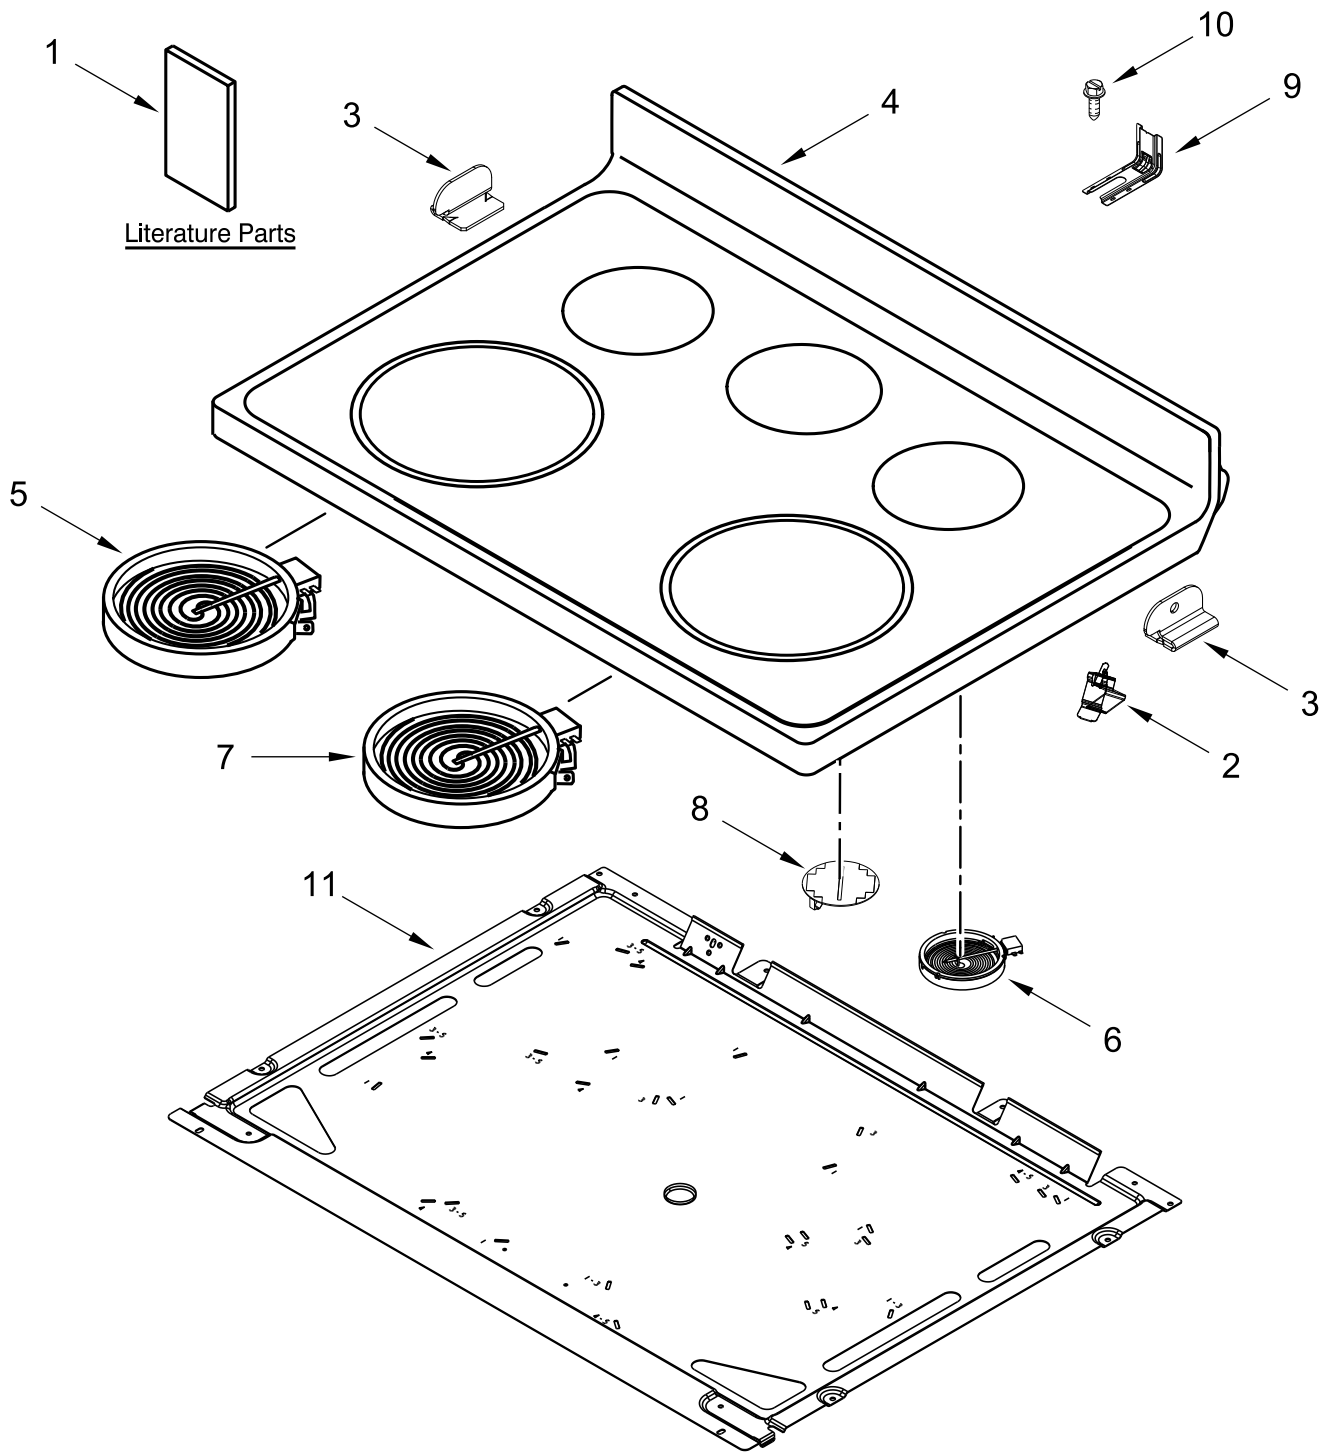

ELECTRIC RANGE

MODELS:

MER4800PZ1 (Stainless)

COOKTOP PARTS

COOKTOP PARTS

<u>Illus. No.</u>	<u>Part No.</u>	<u>Description</u>	<u>Illus. No.</u>	<u>Part No.</u>	<u>Description</u>	<u>Illus. No.</u>	<u>Part No.</u>	<u>Description</u>
1		Literature Parts	5	W10275048	Element (3000 and 1400W)	10	7101P485-60	Screw, Anti-Tip Kit
	W11637853	Owners Manual			(Left Front)	11	W10691223	Pan, Radiant Element
	W11637854	Quick Start Guide						FOLLOWING PARTS NOT ILLUSTRATED
	W11390998	Tech Sheet	6	8273994	Element (1200W)			
2	W11600012	Spring, Element			(Left Rear and Right Rear)		W11452624	Harness, Main
3	W10607641	Bracket, Cooktop (Left)	7	W10248262	Element (2500W)		W11134603	Harness, Cooktop (Left)
	W10607642	Bracket, Cooktop (Right)			(Right Front)		W11134551	Harness, Cooktop (Right)
4		Cooktop	8	W11668631	Element, Warm Zone (Center)		W11598759	Harness, Warm Zone
	W11022824	Black	9	W11379945	Bracket, Anti-Tip			

CONTROL PANEL PARTS

CONTROL PANEL PARTS

<u>Illus.</u> <u>No.</u>	<u>Part No.</u>	<u>Description</u>	<u>Illus.</u> <u>No.</u>	<u>Part No.</u>	<u>Description</u>	<u>Illus.</u> <u>No.</u>	<u>Part No.</u>	<u>Description</u>
1		Endcap	6		Control, Electronic (LCX)	12	3196169	Screw
	W11130372	Black (Left)				13	3196165	Screw
	W11130379	Black (Right)		W11527164	Black	14	3148951	Switch, Infinite
2	W10695491	Bracket, Control	7		Knob			(Left Rear and Right Rear)
3		Panel, Console		W11636183	Stainless			
	W10885607	Stainless	8	W10134247	Shield, Heat	15	3148954	Switch, Infinite (Orange)
4	W10434452	Switch, Infinite (Dual)	9	3400882	Screw			(Right Front)
		(Left Front)	10	8272473	Cover, Upper Rear			
5	3196178	Screw	11	W10525121	Bracket, Console Mounting			