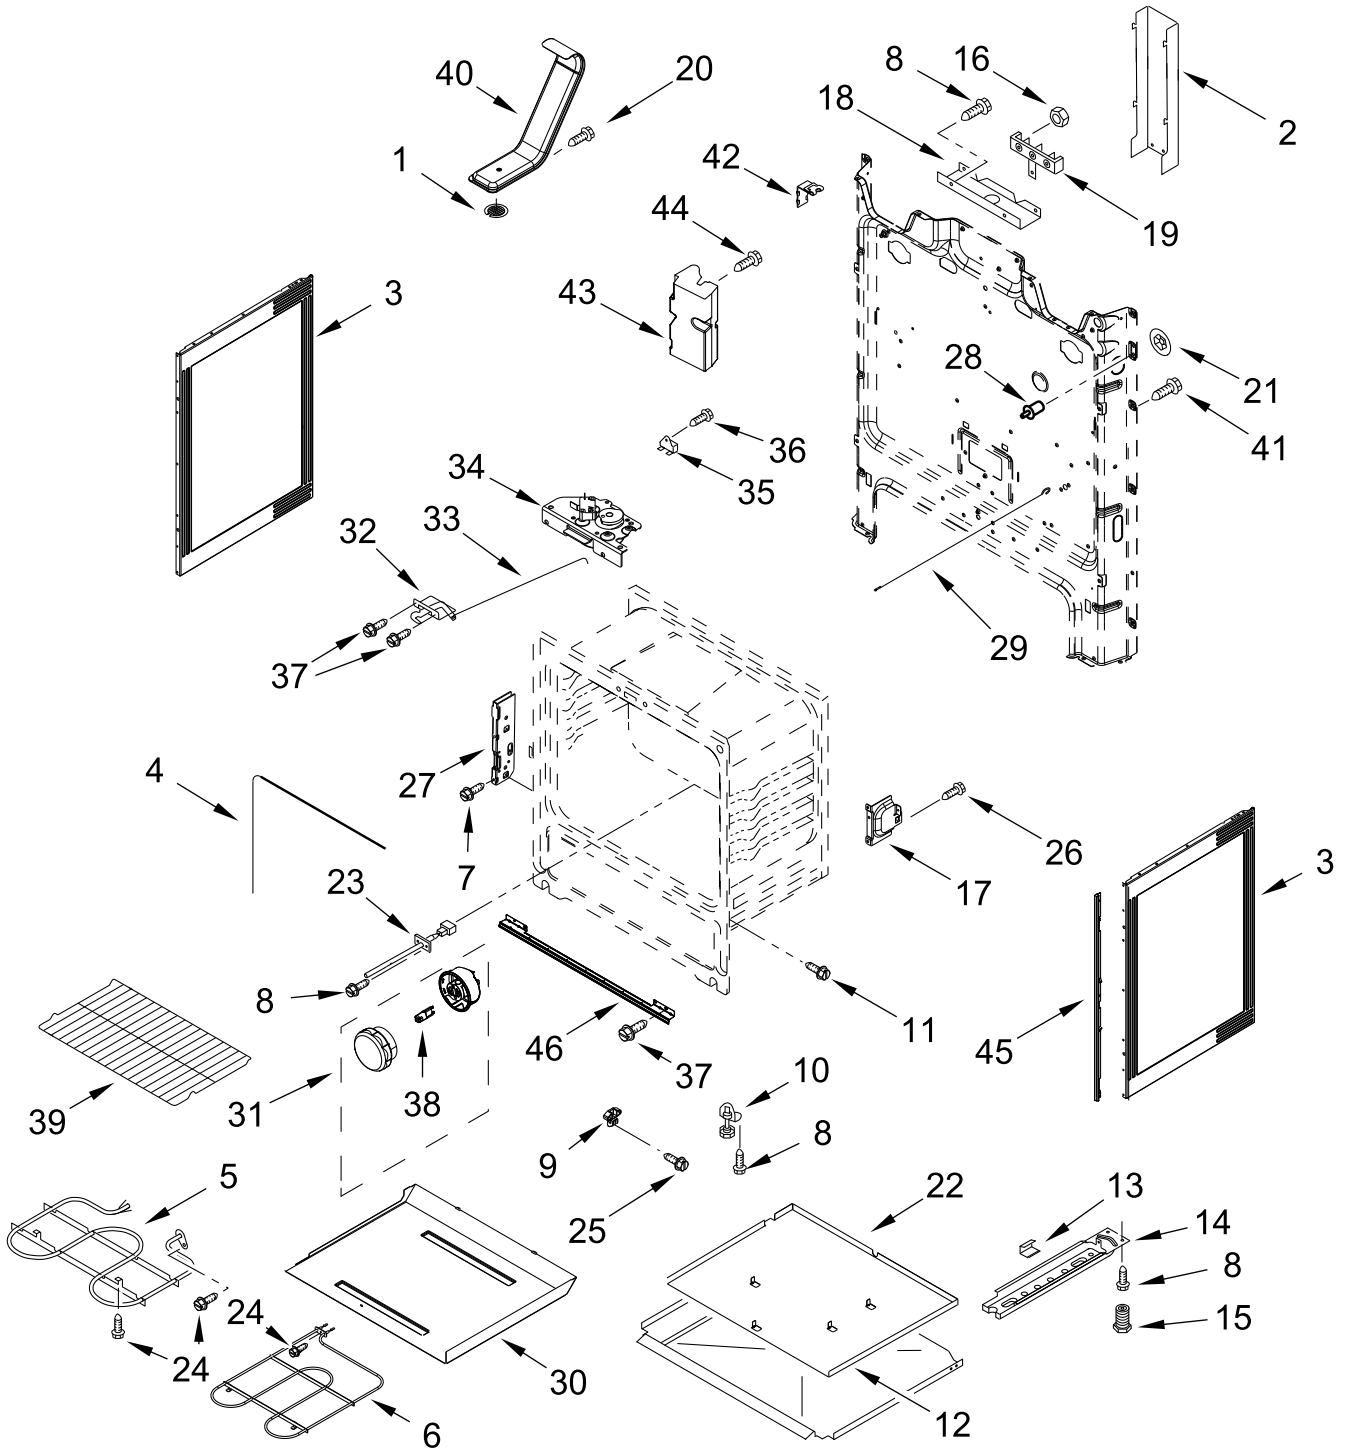

CHASSIS PARTS

CHASSIS PARTS

<u>Illus. No.</u>	<u>Part No.</u>	<u>Description</u>	<u>Illus. No.</u>	<u>Part No.</u>	<u>Description</u>	<u>Illus. No.</u>	<u>Part No.</u>	<u>Description</u>
1	W11092984	Screen, Vent	18	3186034	Bracket, Service	37	3196560	Screw
2	W10326122	Cover, Terminal Block	19	W10245259	Block, Terminal	38	W10571723	Bulb, Halogen 40 Watts
3		Panel, Side	20	W10362924	Screw	39	W11173792	Rack, Oven
	W10162245	Black	21	3400968	Nut	40	W10134285	Tube, Vent
4	W11491751	Seal, Door	22	W10134125	Shield, Heat	41	3400016	Screw
5	9757340	Element, Broil	23	W10181986	Sensor, Oven	42	W10183541	Clip, Spring Steel
6	9755770	Element, Bake	24	3196154	Screw	43	W10910404	Counterweight
7	W10031780	Screw	25	3400080	Screw	44	W11034869	Screw
8	3196178	Screw	26	3196169	Screw	45	W11510560	Barrier Rail, Rubber (Left and Right)
9	W10674705	Glide, Drawer Front	27	W10289077	Receiver, Hinge	46	W11464547	Bracket, Front Frame
10	W10341186	Front Foot Assembly	28	W11511828	Switch, Door			FOLLOWING PARTS NOT ILLUSTRATED
11	W10067840	Screw	29	9757239	Rod, Door Switch			
12	W10134121	Tray, Insulation	30	W10183712	Tray, Hidden Bake			
13	W10137382	Clip, Panel	31	W11634772	Light Assembly			
14	W10390007	Base Rail Assembly (Right)	32	9761013	Front Door Latch Assembly		3196520	Clip, Wire
	W10390008	Base Rail Assembly (Left)	33	W10078380	Rod, Latch		W10646923	Card, Insulator
			34	W10107820	Rear Door Latch Assembly		W10774939	Insulation, Wrap
15	W10058460	Foot, Leveling					W11127324	Insulation, Back
16	3400029	Nut	35	3196548	Fuse, Thermal		W10333344	Insulation, Flue
17	W10404688	Clip, Oven Support	36	3196172	Screw