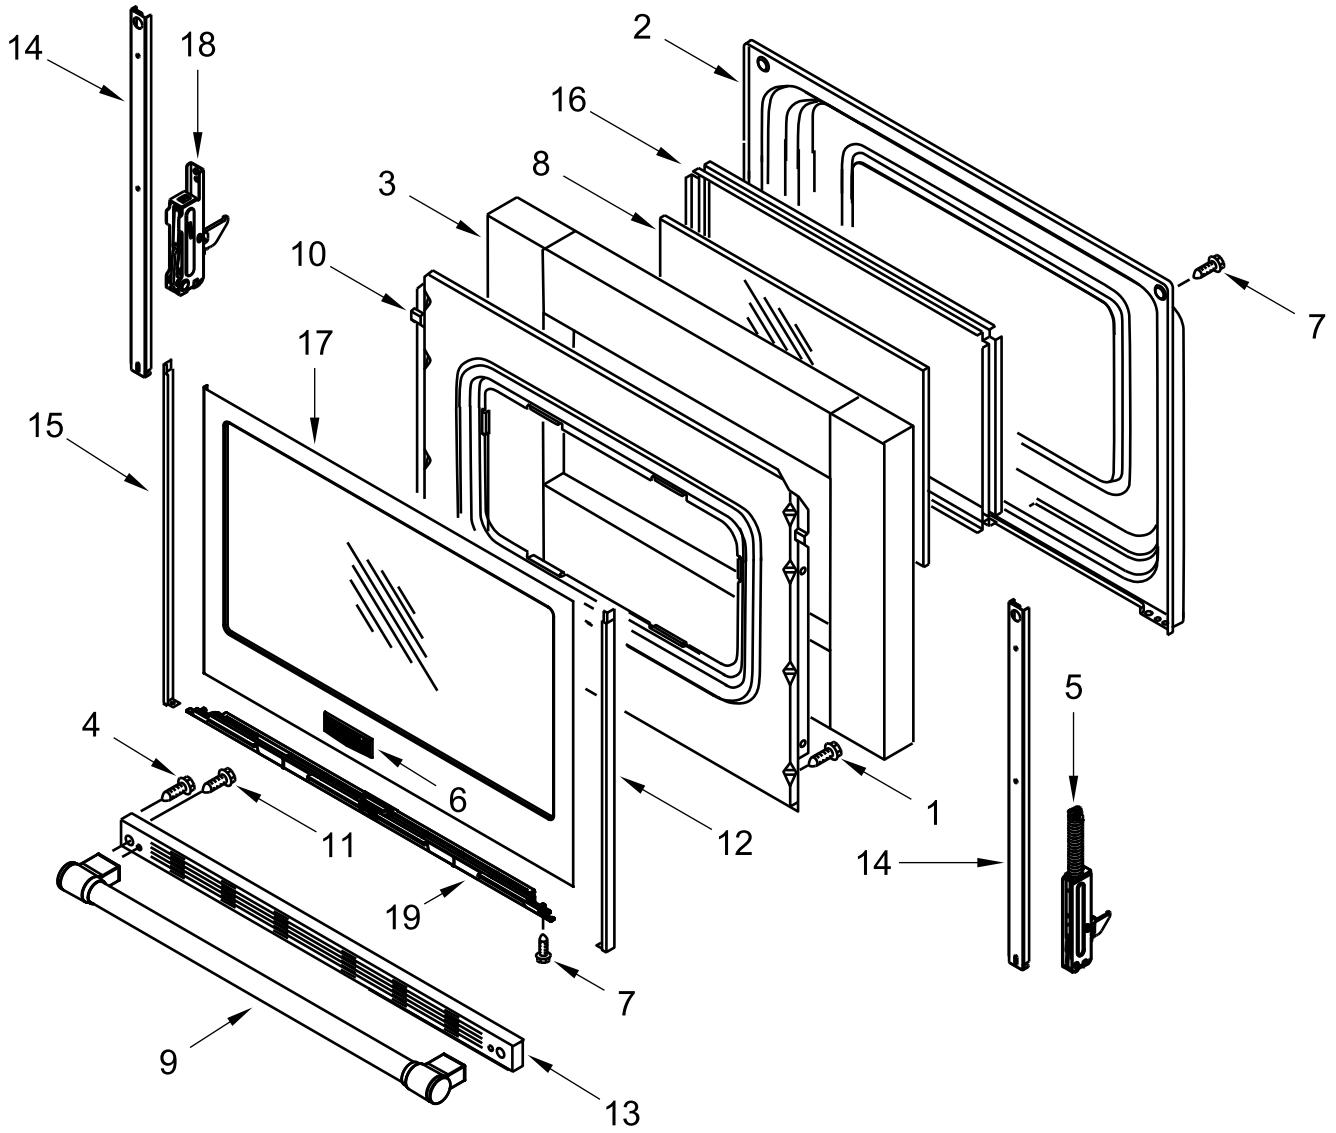

DOOR PARTS

DOOR PARTS

<u>Illus. No.</u>	<u>Part No.</u>	<u>Description</u>	<u>Illus. No.</u>	<u>Part No.</u>	<u>Description</u>	<u>Illus. No.</u>	<u>Part No.</u>	<u>Description</u>
1	W10031790	Screw	10	W11380222	Retainer, Insulation	17		Glass Assembly, Outer Door
2	9761344	Liner, Door	11	W10480830	Screw			
3	W10278991	Insulation, Door Strip	12		Trim, Door		W11167878	Stainless
4	W10200660	Screw		W10746435	Black (Right)	18	W10299227	Hinge, Door (Passive)
5	W10299224	Hinge, Active (With Spring)	13		Trim, Oven Door Vent	19	W11440159	Trim, Bottom Door
6	W10612925	Badge		W11047800	Stainless			
7	W10327235	Screw	14	W11379944	Strap, Door			
8	9758162	Glass, Inner	15		Trim, Door			
9		Handle, Oven Door		W10746436	Black (Left)			
	W10834521	Stainless	16	W10316950	Frame, Glass