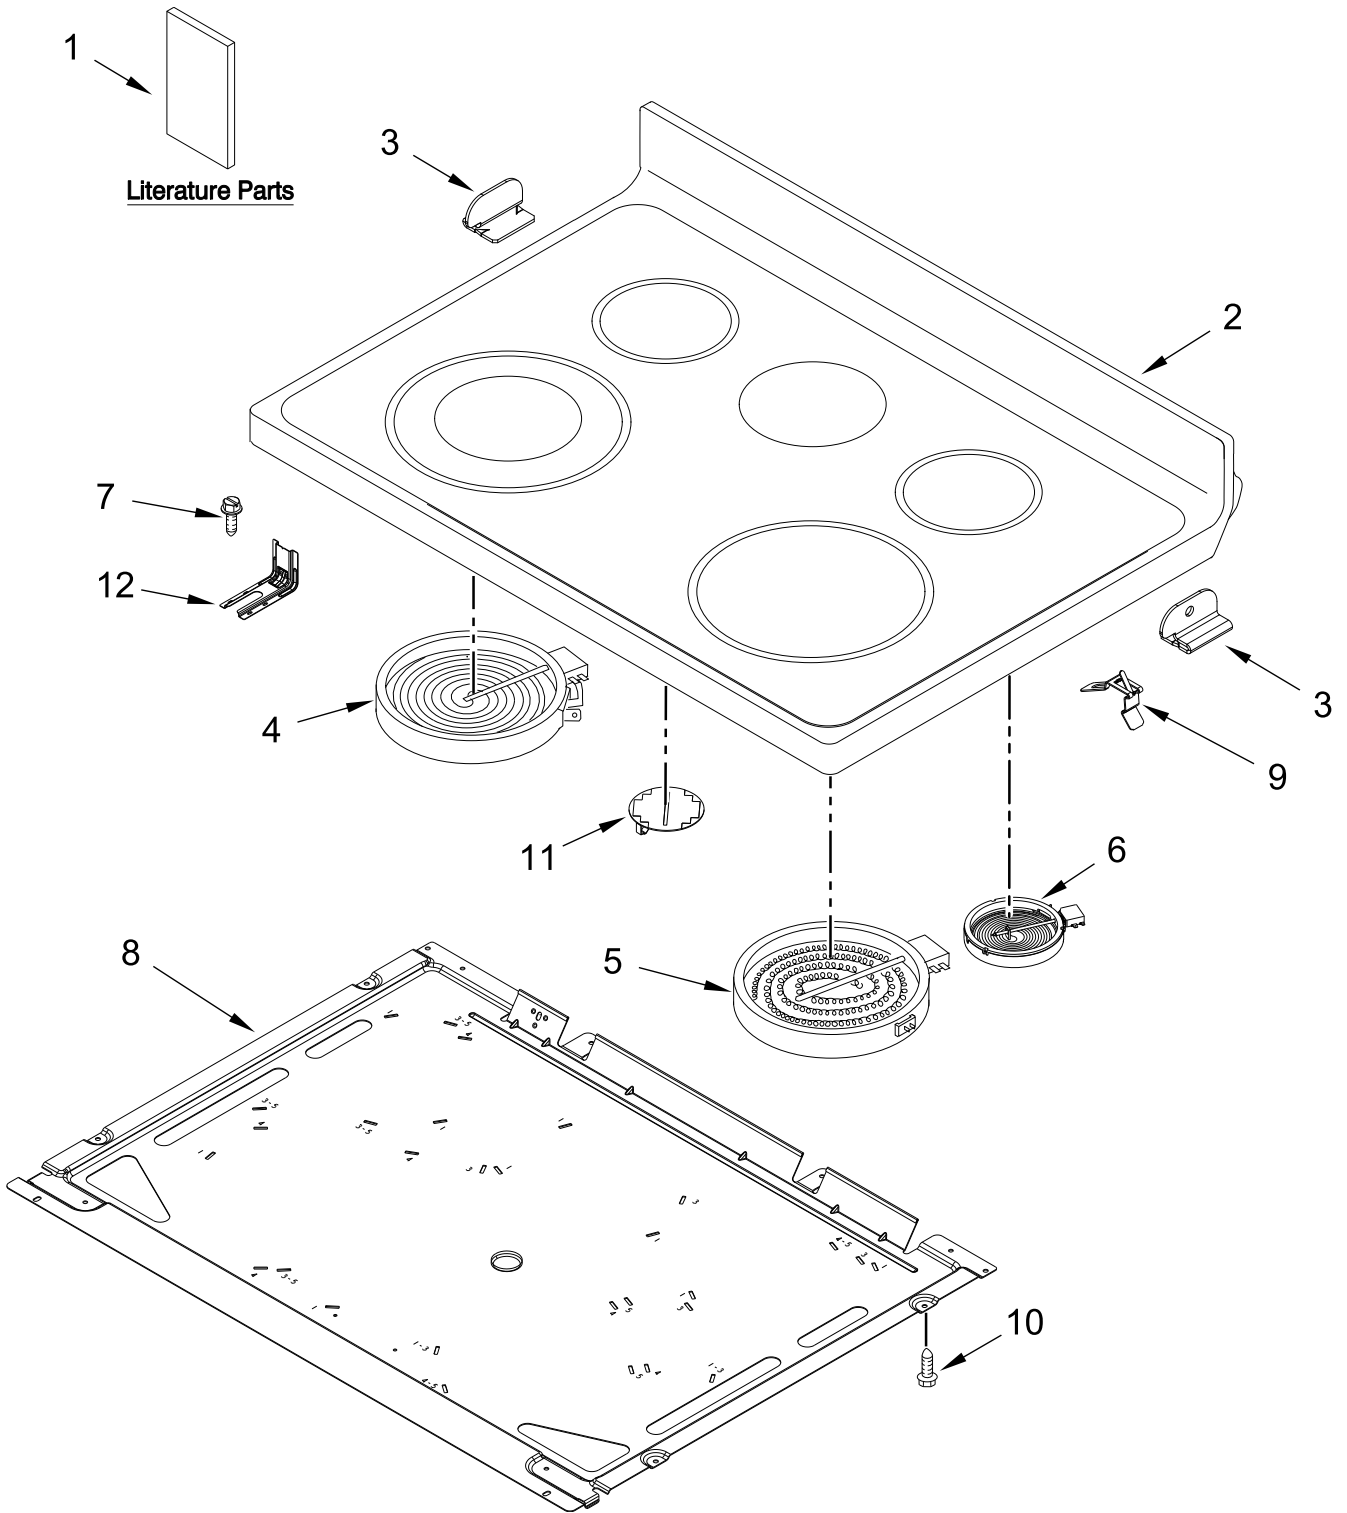

# COOKTOP PARTS

<u>Illus. No.</u>	<u>Part No.</u>	<u>Description</u>	<u>Illus. No.</u>	<u>Part No.</u>	<u>Description</u>	<u>Illus. No.</u>	<u>Part No.</u>	<u>Description</u>
1		Literature Parts	5	8273992	Element (2500W) (Right Front)	12	W11379945	Bracket, Anti-Tip
	W11509598	User Instructions	6	8273994	Element (1200W) (Left Rear and Right Rear)			FOLLOWING PARTS NOT ILLUSTRATED
	W11435574	Quick Start Guide					W11452625	Harness, Main
	W11326824	Tech Sheet	7	7101P485-60	Screw, Anti-Tip Kit		W11134603	Harness, Cooktop (Left)
2		Cooktop	8	W10691223	Pan, Radiant Element		W11134551	Harness, Cooktop (Right)
	W11022824	Black	9	W11600012	Spring, Element		W11598759	Harness, Warm Zone
3	W10607641	Bracket, Cooktop (Left)	10	3196165	Screw		W11172528	Harness, Hidden Bake
	W10607642	Bracket, Cooktop (Right)	11	W11668631	Element, Warm Zone		W10281322	Kit, Bare Wire Adapter Block
4	W10275048	Element (3000 and 1400W)  (Left Front)						