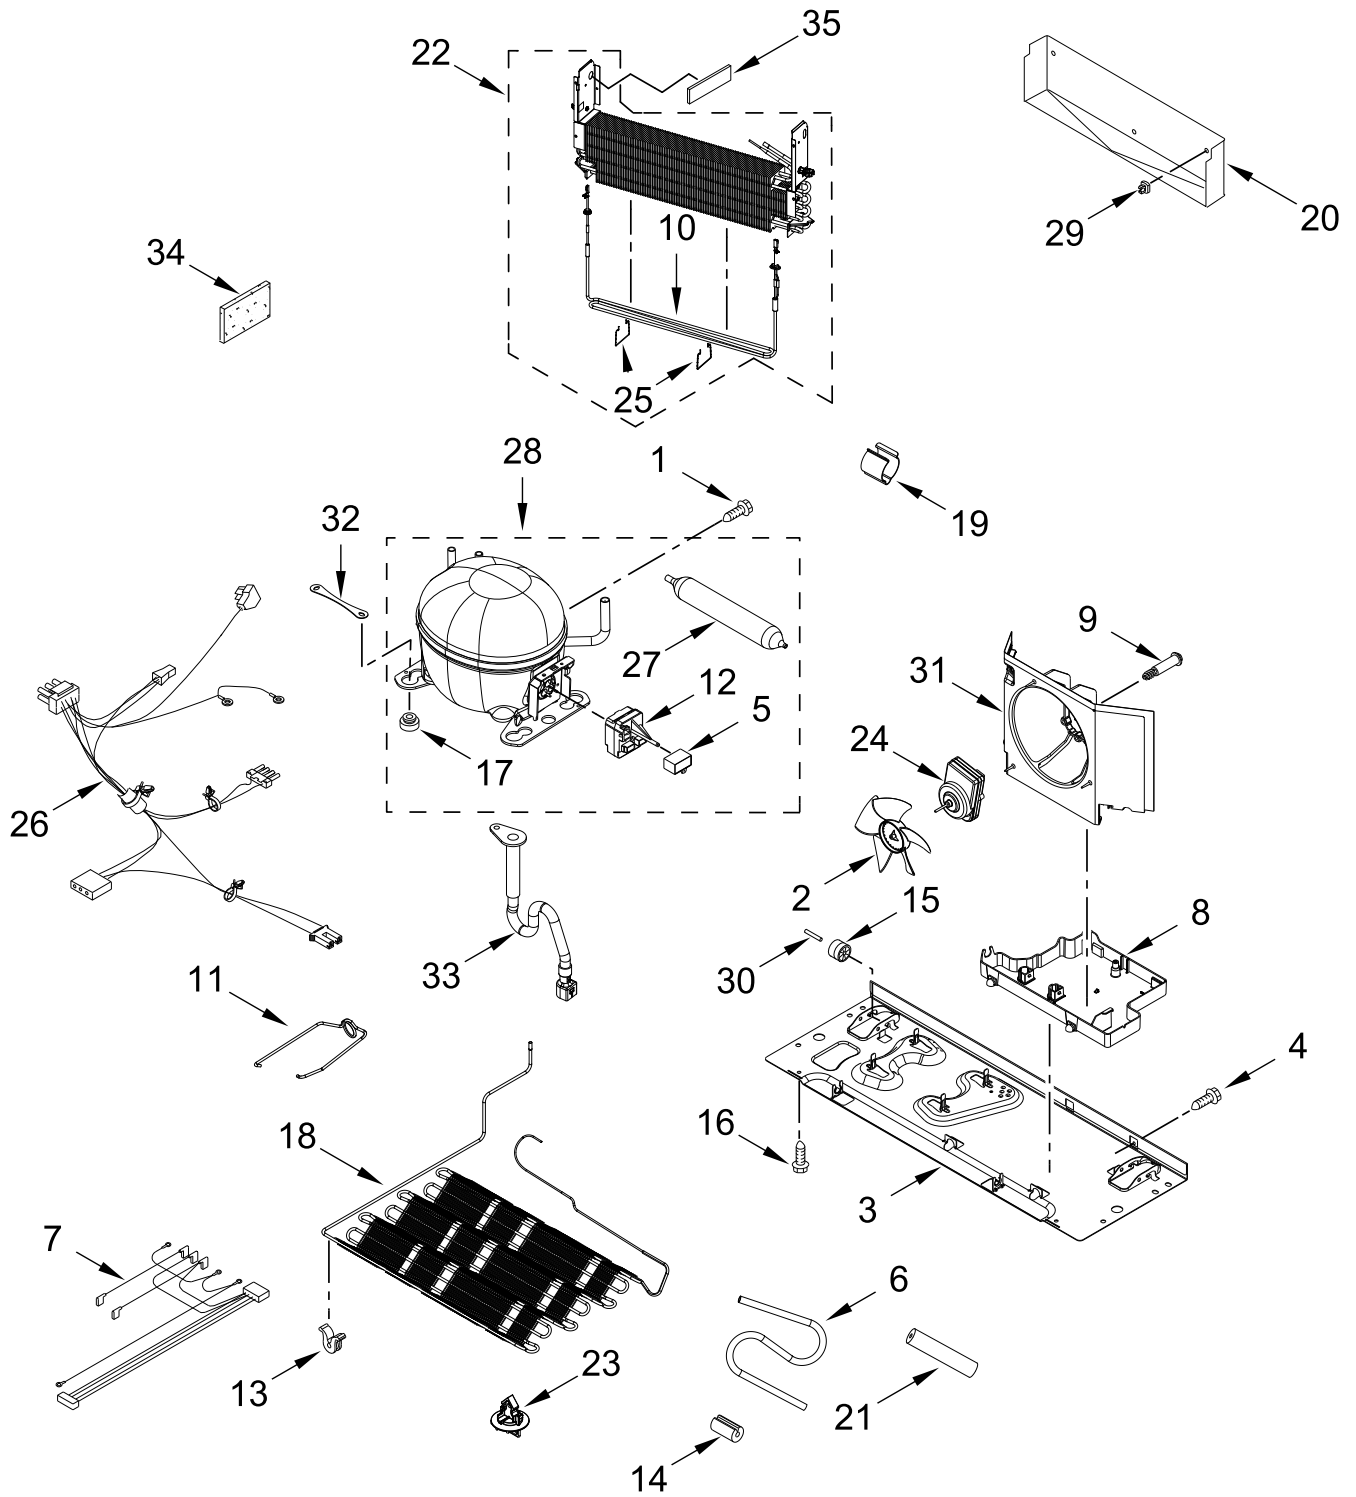

UNIT PARTS

UNIT PARTS

<u>Illus.</u> <u>No.</u>	<u>Part No.</u>	<u>Description</u>	<u>Illus.</u> <u>No.</u>	<u>Part No.</u>	<u>Description</u>	<u>Illus.</u> <u>No.</u>	<u>Part No.</u>	<u>Description</u>	
1	12992301	Screw	20	W11337767	Tray, Drip	28	W11629397	Compressor (Also Order the Following Lokring Parts)	
2	12825803	Blade, Fan	21	W10303521	Sleeve				
3	W11604794	Basepan	22	W11515437	Assembly, Evaporator and Heater				
4	12990511	Screw			(Also Order the Following Lokring Parts)				
5	W10350564	Capacitor					W11504416	8.5/6 NR MS 00 (Suction Tube to Compressor)	
6	W11623085	Tube, Suction							
7	W11305540	Harness, Evaporator Heater		W11504423	8/2 NR AL 00 (Capillary Tube to Evaporator)			W11504431	7/5 NR MS 00 (Discharge Tube to Compressor)
8	W10655368	Pan, Drain							
9	W10622701	Screw		W11504415	8.5/8 NR MS 00 (Suction Line to Evaporator)			W11506621	6 NK MS 00 (Charging Tube to Compressor)
10	W11287565	Heater, Defrost							
11	W11629200	Strap, Bale							
12	W11359985	Device, Start	23	W10815863	Clip, Condenser			W11506635	Tube, Charging (1/4 in w/ Schrader Valve)
13	W10137529	Grommet, Condenser	24	W11505534	Motor, Condenser Fan				
14	2319835	Grommet, Condenser	25	W11380964	Clip, Heater	29	10623002	Clip, Evaporator	
15	12477102	Roller	26	W11654036	Harness, Unit (Includes Power Cord)	30	12477202	Axle, Roller	
16	12992101	Screw				31	W11463236	Shroud, Condenser Fan	
17	W11631702	Grommet	27	W10805035	Drier (Service Drier Without Dye)	32	W10236396	Strap, Compressor	
18	W11597885	Condenser (Also Order the Following Lokring Parts)			(Also Order the Following Lokring Parts)	33	W10622099	Extension, Drain Tube	
	W11506623	5 NK MS 00 (Discharge Tube to Condenser)		W11504445	5/4 NR MS 00 (Heat Loop to Drier)	34	2169104	Insulation, Sound Deadening	
	W11504432	6/5 NR MS 00 (Heat Loop to Condenser)		W11504447	5/1.8 NR MS 00 (Capillary Tube to Drier)	35	W11244122	Gasket, Foam REFRIGERANT CHARGE 51 grams (R600a)	
19	W10281329	Clip, Drier