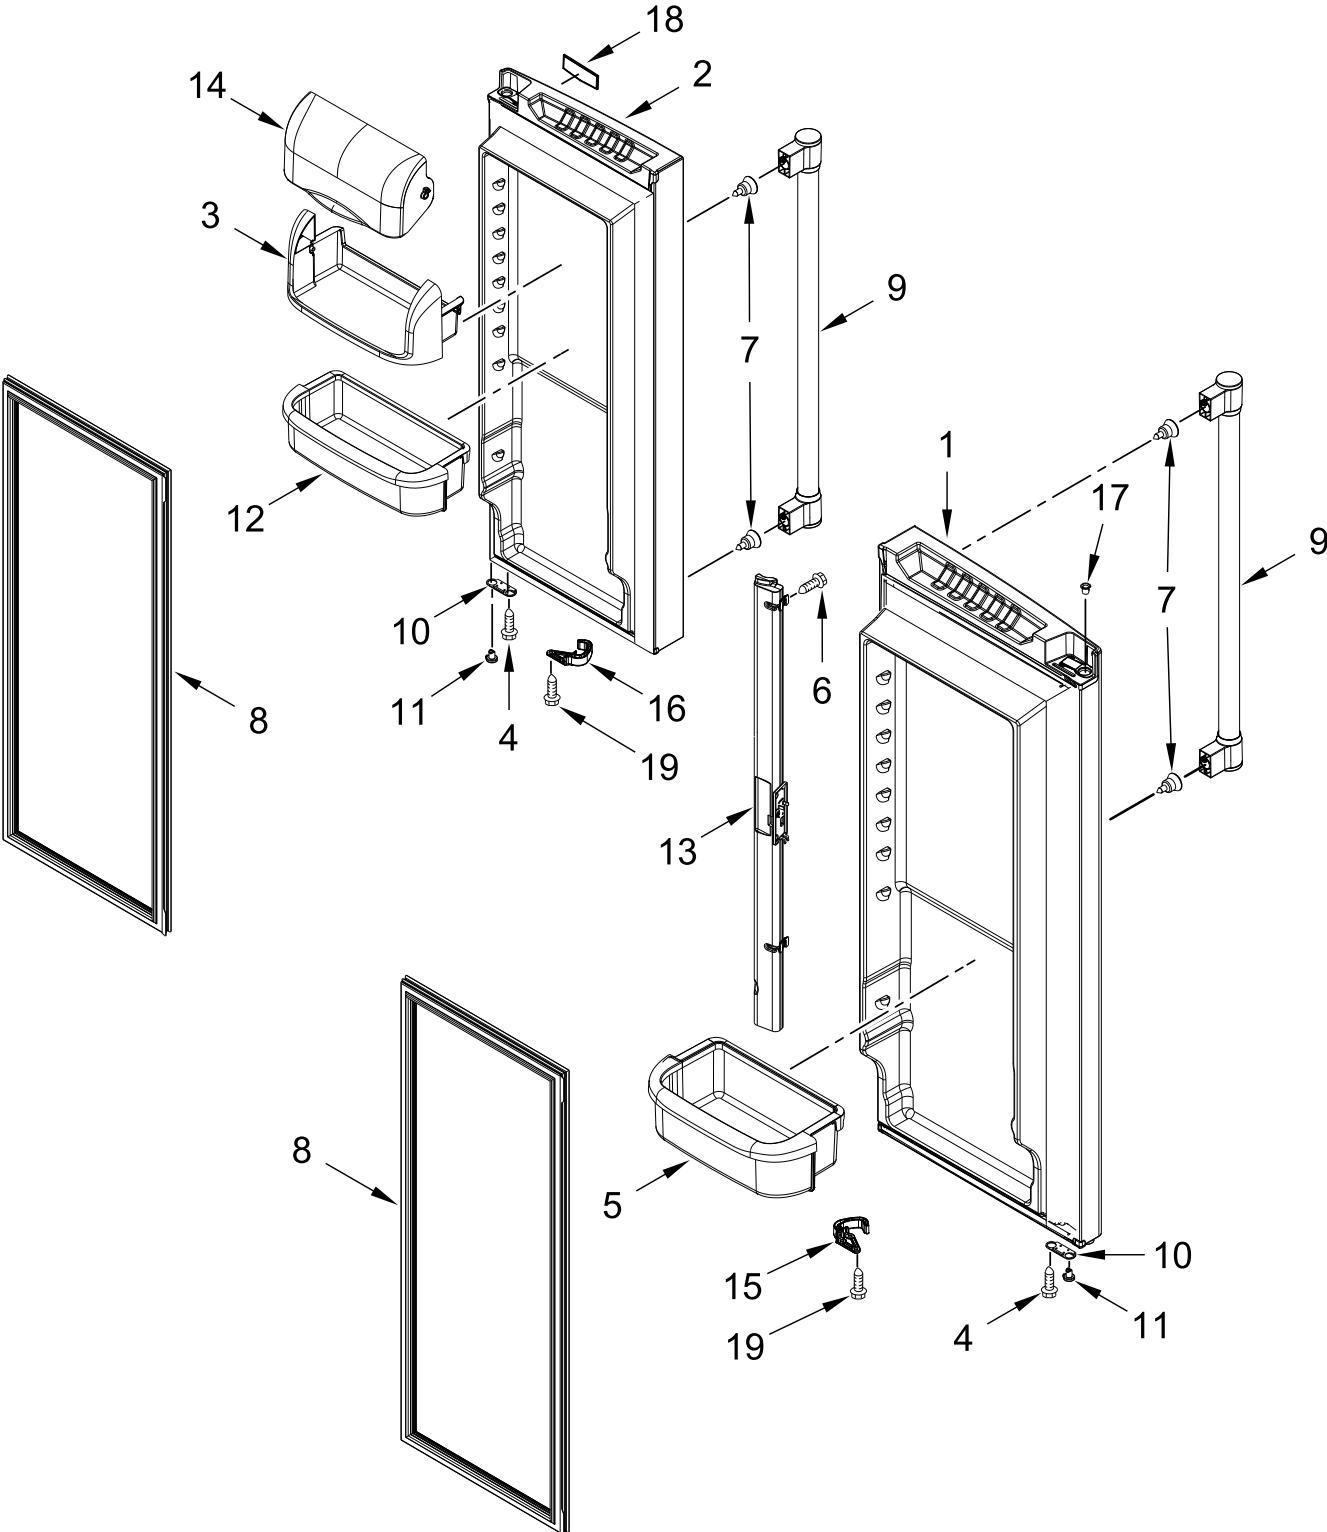

REFRIGERATOR DOOR PARTS

REFRIGERATOR DOOR PARTS

<u>Illus. No.</u>	<u>Part No.</u>	<u>Description</u>	<u>Illus. No.</u>	<u>Part No.</u>	<u>Description</u>	<u>Illus. No.</u>	<u>Part No.</u>	<u>Description</u>
1		Door, Refrigerator	8		Gasket, Door	15		Latch, Door Closer
		Left Hand		W10830162	Grey			Left Hand
	W11622647	Stainless	9		Handle, Door		W10833741	Grey
2		Door, Refrigerator		W10838130	Stainless	16		Latch, Door Closer
		Right Hand	10		Stop, Door			Right Hand
	W11377201	Stainless		12968202AP	Grey		W10833739	Grey
3	12369502SP	Tray, Dairy	11		Closure, Door	17	12996601	Clip, Bushing
4	12990504	Screw		12028505AP	Grey	18	W10612926	Badge
5	W10371194	Bucket, Medium	12	W10289497	Bucket, Gallon	19	12990518	Screw
6	12990204	Screw	13		Mullion, Door			
7	W11328753	Screw		12722803APN	Grey			
			14	12804701SP	Door, Dairy