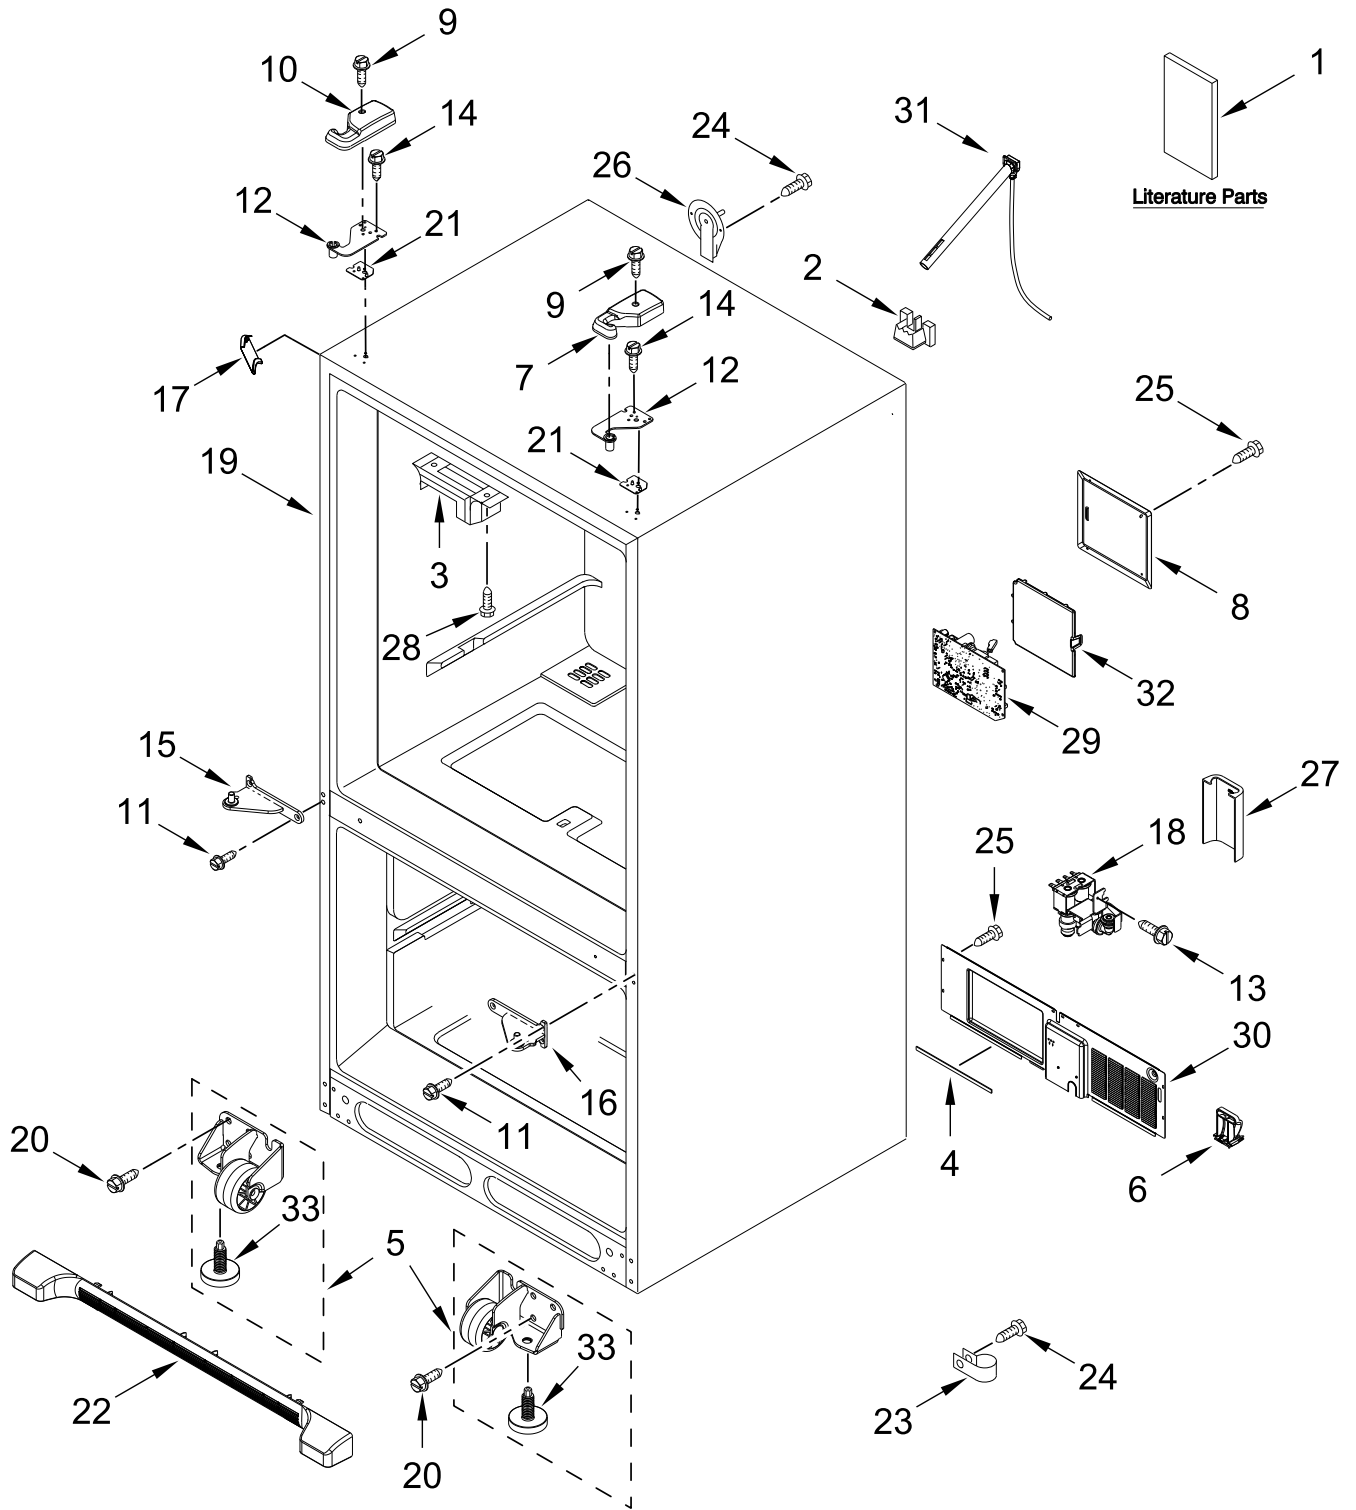

# CABINET PARTS

# CABINET PARTS

<u>Illus.</u> <u>No.</u>	<u>Part No.</u>	<u>Description</u>	<u>Illus.</u> <u>No.</u>	<u>Part No.</u>	<u>Description</u>	<u>Illus.</u> <u>No.</u>	<u>Part No.</u>	<u>Description</u>
1		Literature Parts	11	W10673840	Screw (Stainless)	22		Assembly, Grille
	W11580822	Owners Manual	12		Hinge, Top		W10534155	Grey
	W11647519	Energy Guide		W11456626	Left Hand	23	M0108107	Clamp, Tube
	W11665552	Tech Sheet		W11456625	Right Hand	24	12990504	Screw
2	W11651067	Block, Fill Tube	13	12991604	Screw	25	12990702	Screw
3	12698403	Plate, Pivot	14	12992403	Screw	26	12726003	Cover, Water Line
4	W11534848	Gasket	15		Hinge, Center	27	W10208593	Guard, Dual Water Valve
5		Assembly, Roller		W11610757	Left Hand	28	688983	Screw
	W10515763	Left Hand	16		Hinge, Center	29	W10317076	Board, HV Control
	W10515762	Right Hand		W11610758	Right Hand	30	W10211855	Cover, Unit
6	W10528513	Sweep, Dual Tube	17		Cover, Corner	31	W11046934	Assembly, Fill Tube (Includes Tubing, Fill Tube Elbow, Tube Insert and Clamp)
7		Cover, Top Hinge		12587703AP	Grey			
		Right Hand	18	W11446816	Valve, Water Inlet			
	12962302AP	Grey	19		Cabinet (Not A Serviceable Part)	32	W10296541	Lid, HV Control Box
8	12961602	Cover, Control Box	20	W10709365	Screw	33	W10141622	Brake, Roller
9	12992602	Screw	21		Shim, Top Hinge			
10		Cover, Top Hinge		12999501	Left Hand			
		Left Hand		12999502	Right Hand			
	W10337648	Grey						

# REFRIGERATOR LINER PARTS