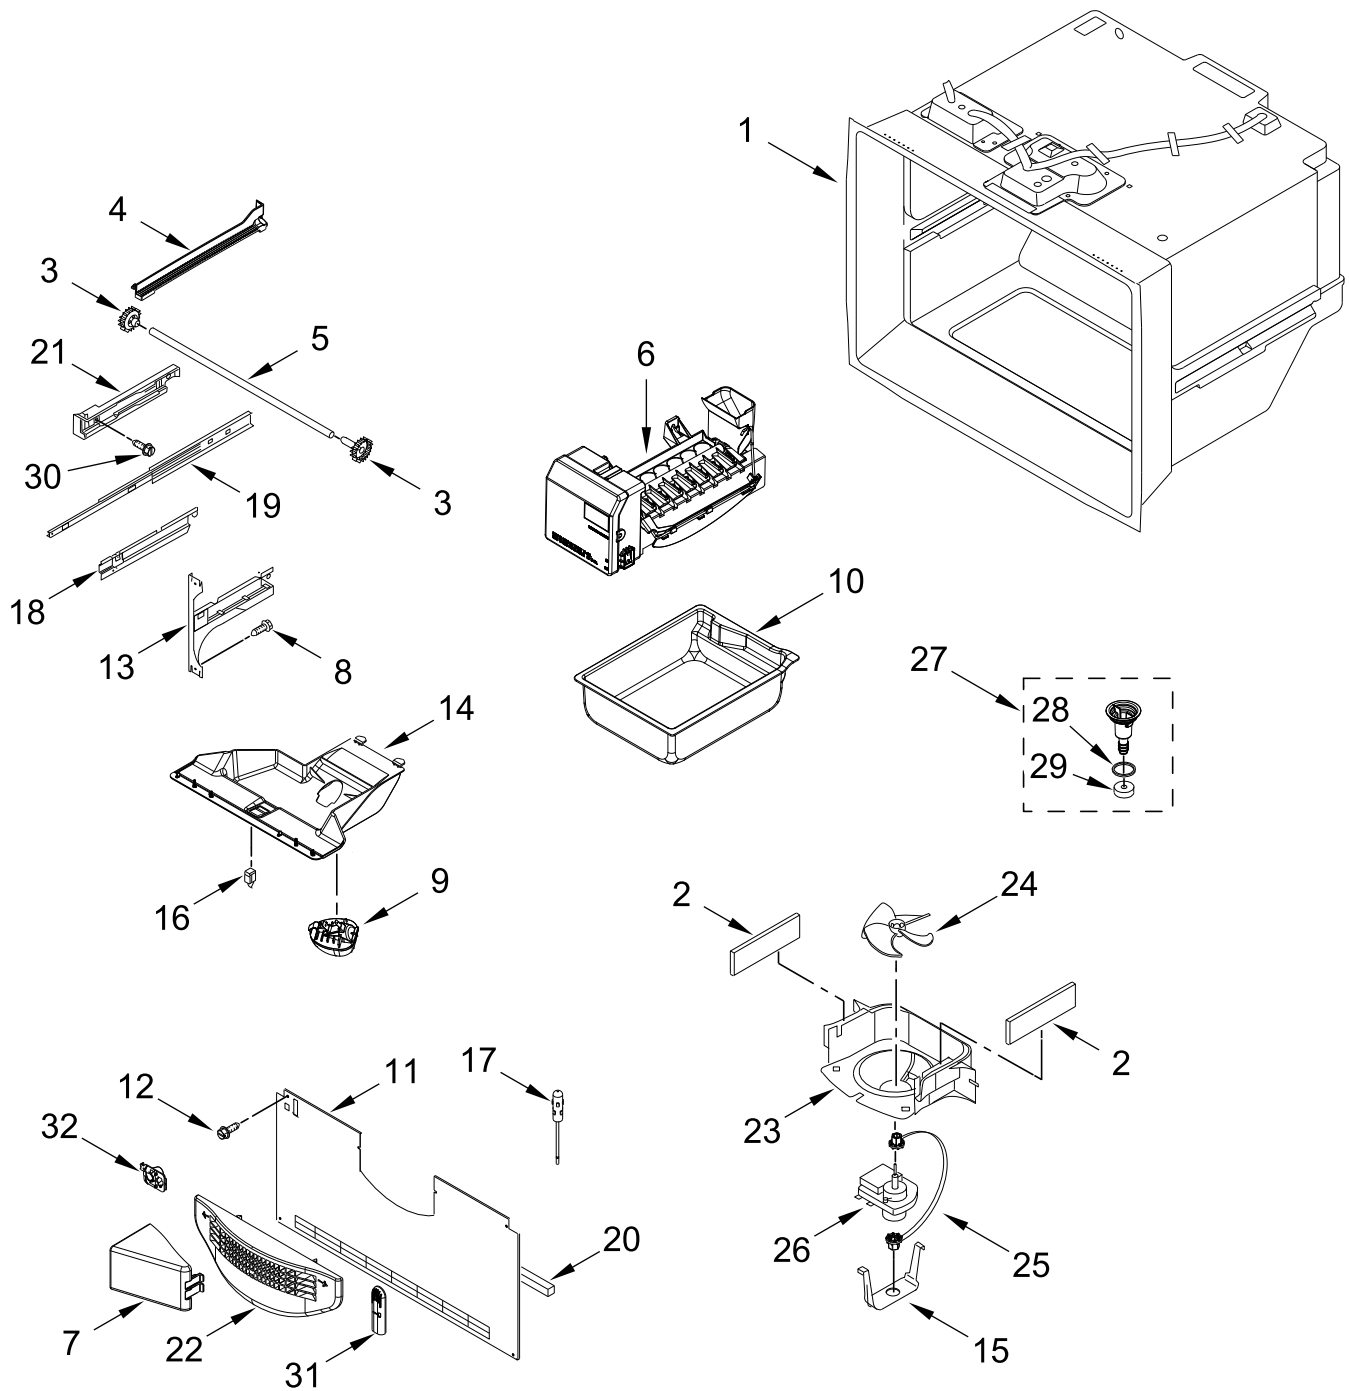

FREEZER LINER & ICEMAKER PARTS

FREEZER LINER & ICEMAKER PARTS

<u>Illus.</u> <u>No.</u>	<u>Part No.</u>	<u>Description</u>	<u>Illus.</u> <u>No.</u>	<u>Part No.</u>	<u>Description</u>	<u>Illus.</u> <u>No.</u>	<u>Part No.</u>	<u>Description</u>
1		Liner (Not A Serviceable Part)	13		Bracket, Door	23	13057901	Shroud, Evaporator Fan
2	A3189392	Gasket, Foam		W10330994	Left Hand	24	2169142	Blade, Fan
3	12002497	Gear	14	W10277025	Module, Light	25	W10150583	Grommet, Fan Motor
4		Rack, Side	15	13058002	Clip, Evaporator Motor	26	13062901	Motor, Evaporator
	W11310677	Left Hand	16	W10847849	Switch, Light	27	W10662407	Assembly, Drain Funnel
	W11310678	Right Hand	17	12791419SP	Thermistor	28	M0500703	Seal
5	W10802332	Shaft, Rack	18		Cradle, Basket	29	B8381501	Gasket, Drain
6	W11525253	Assembly, Complete Icemaker		W10281115	Left Hand	30	12990501	Screw
7	W10157765	Diverter, Air		W10281116	Right Hand	31	12815301	Cover, Thermistor
8	12990521	Screw	19	W11643658	Slide, Door	32	W11341630	Guide, Fill Tube
9	W11468934	Light Module, LED	20	A3189396	Gasket			
10	W10171529N	Pan, Ice	21		Adapter, Side			
11	W10308416	Cover, Evaporator		W10284692	Left Hand			
12	12990511	Screw		W10284693	Right Hand			
			22	13024803	Grille, Freezer Air