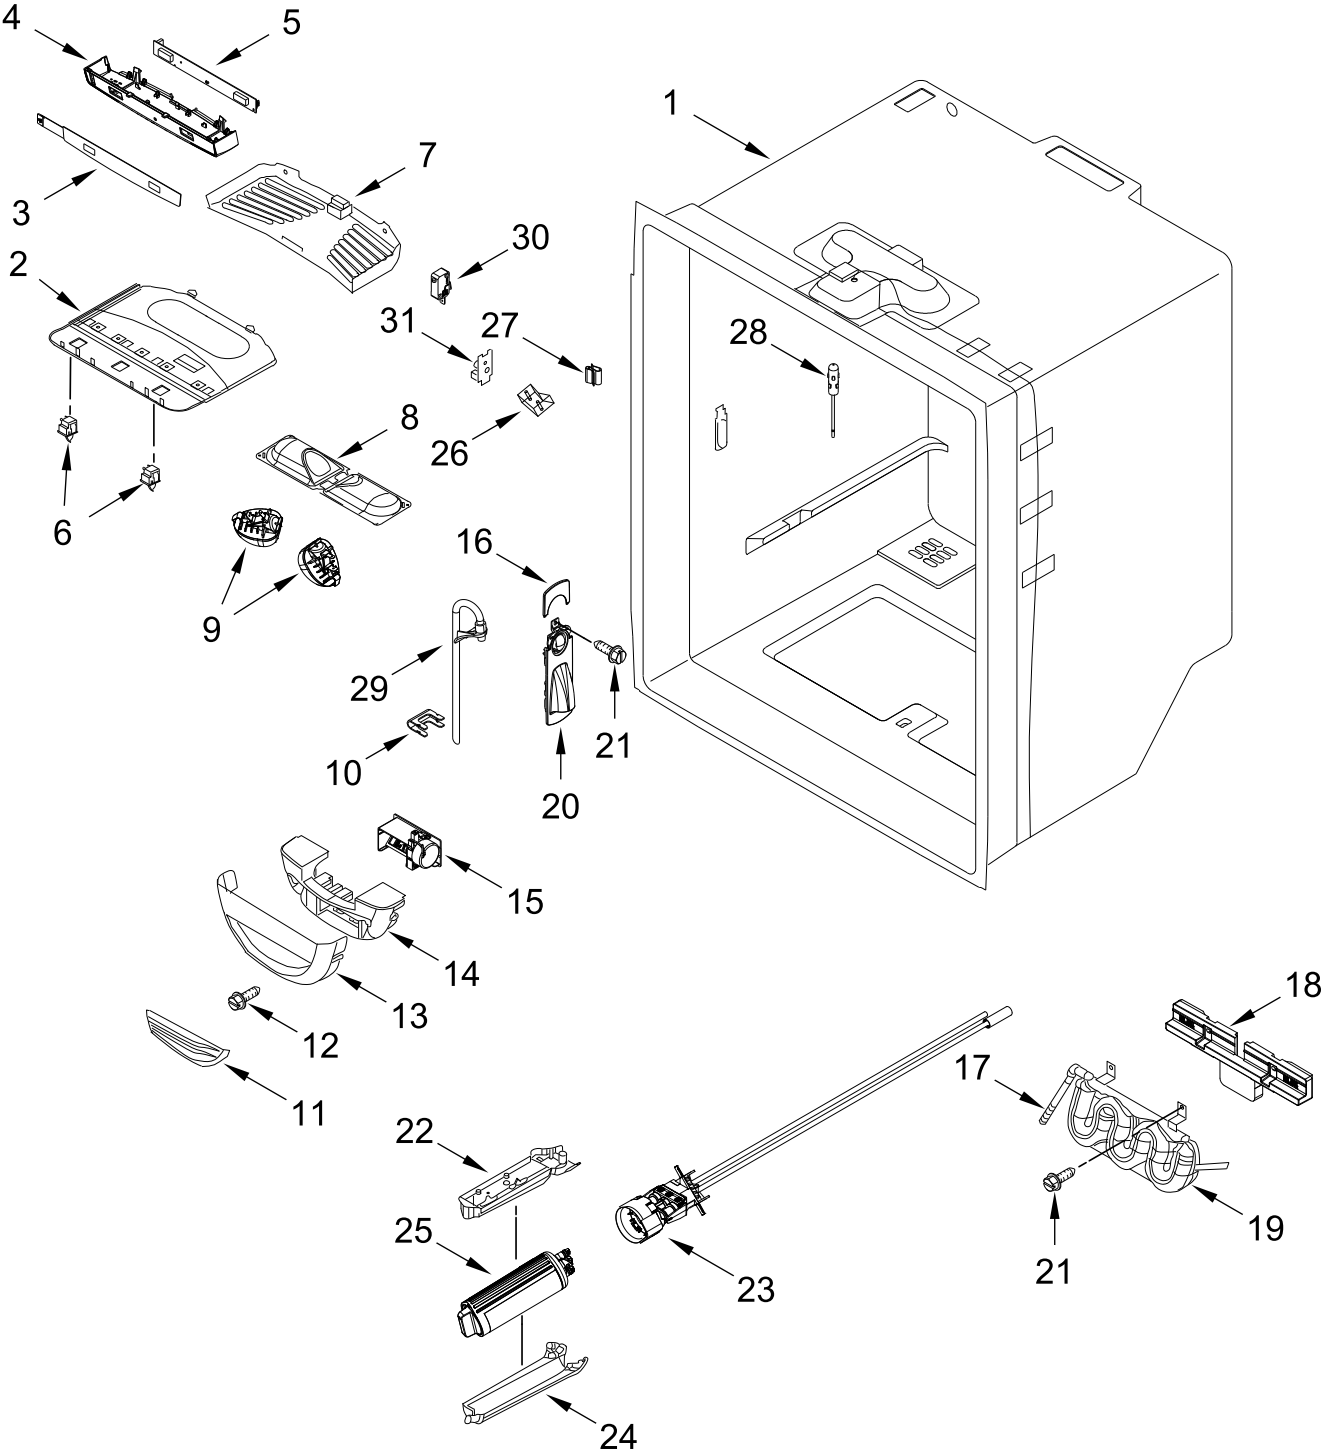

# CABINET PARTS

<u>Illus.</u> <u>No.</u>	<u>Part No.</u>	<u>Description</u>	<u>Illus.</u> <u>No.</u>	<u>Part No.</u>	<u>Description</u>	<u>Illus.</u> <u>No.</u>	<u>Part No.</u>	<u>Description</u>
1		Literature Parts	11	W10673840	Screw (Stainless)	22		Assembly, Grille
	W11580822	Owners Manual	12		Hinge, Top		W10534155	Grey
	W11647519	Energy Guide		W11456626	Left Hand	23	M0108107	Clamp, Tube
	W11665552	Tech Sheet		W11456625	Right Hand	24	12990504	Screw
2	W11651067	Block, Fill Tube	13	12991604	Screw	25	12990702	Screw
3	12698403	Plate, Pivot	14	12992403	Screw	26	12726003	Cover, Water Line
4	W11534848	Gasket	15		Hinge, Center	27	W10208593	Guard, Dual Water Valve
5		Assembly, Roller		W11610757	Left Hand	28	688983	Screw
	W10515763	Left Hand	16		Hinge, Center	29	W10317076	Board, HV Control
	W10515762	Right Hand		W11610758	Right Hand	30	W10211855	Cover, Unit
6	W10528513	Sweep, Dual Tube	17		Cover, Corner	31	W11046934	Assembly, Fill Tube (Includes Tubing, Fill Tube Elbow, Tube Insert and Clamp)
7		Cover, Top Hinge		12587703AP	Grey			
		Right Hand	18	W11446816	Valve, Water Inlet			
	12962302AP	Grey	19		Cabinet (Not A Serviceable Part)	32	W10296541	Lid, HV Control Box
8	12961602	Cover, Control Box	20	W10709365	Screw	33	W10141622	Brake, Roller
9	12992602	Screw	21		Shim, Top Hinge			
10		Cover, Top Hinge		12999501	Left Hand			
		Left Hand		12999502	Right Hand			
	W10337648	Grey						

# REFRIGERATOR LINER PARTS