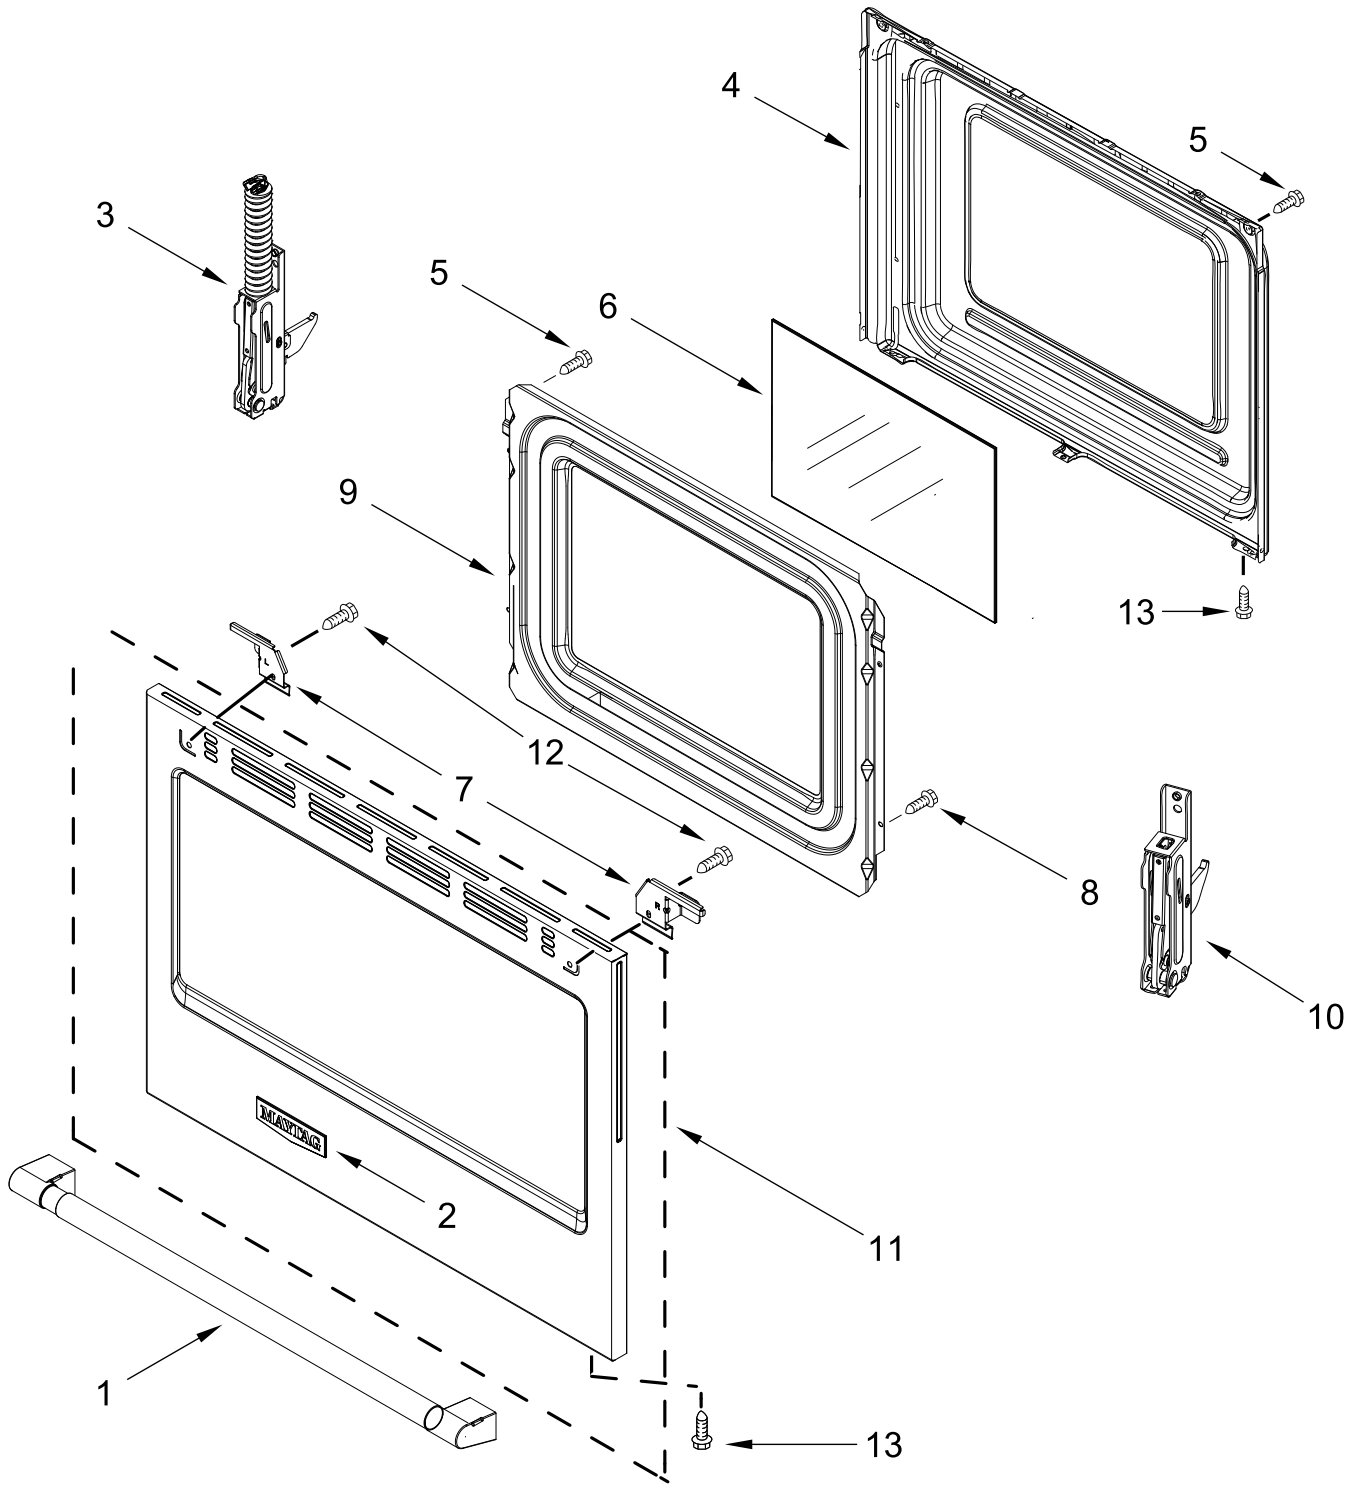

DOOR PARTS

DOOR PARTS

<u>Illus. No.</u>	<u>Part No.</u>	<u>Description</u>
1		Handle, Door
	W11495825	Stainless
2	W11628148	Badge
3	W10299226	Hinge, Active
4	9761344	Liner, Door
5	W10031790	Screw
6	W11367326	Glass, Inner

<u>Illus. No.</u>	<u>Part No.</u>	<u>Description</u>
7	W11157607	Bracket, Handle Mount (Right)
	W11417442	Bracket, Handle Mount (Left)
8	W10031780	Screw
9	W11686928	Retainer, Insulation
10	W10299227	Hinge, Door (Passive)

<u>Illus. No.</u>	<u>Part No.</u>	<u>Description</u>
11		Glass, Outer Door
	W11631958	Black (Includes Badge)
	W11631956	White (Includes Badge)
12	3196154	Screw
13	W10327235	Screw