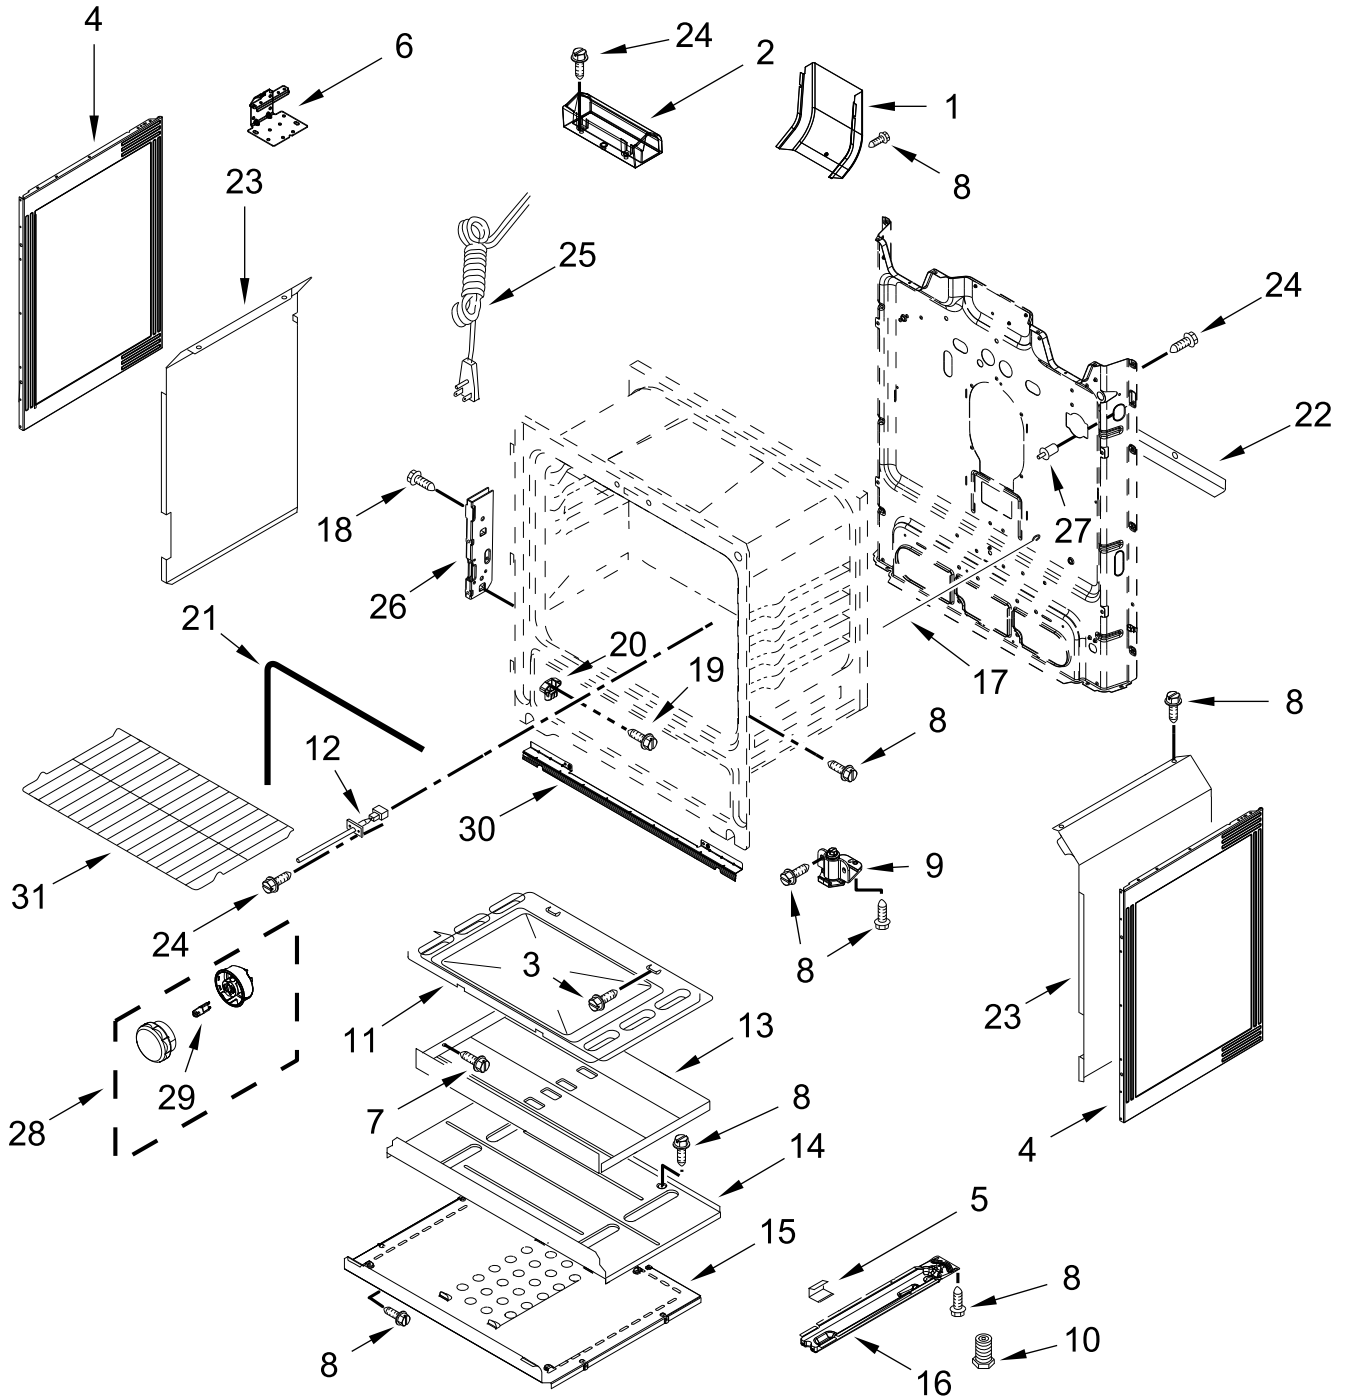

CHASSIS PARTS

CHASSIS PARTS

<u>Illus. No.</u>	<u>Part No.</u>	<u>Description</u>	<u>Illus. No.</u>	<u>Part No.</u>	<u>Description</u>	<u>Illus. No.</u>	<u>Part No.</u>	<u>Description</u>
1	W11366110	Box, Flue	14	8053969	Shield, Heat	24	3196169	Screw
2	W11279866	Shield, Flue	15	W11640074	Shield, Lower	25	W11661976	Cord, Power
3	W10379120	Screw	16	W10390008	Base Rail Assembly (Left)	26	W10289077	Receiver, Hinge
4		Panel, Side				27	W11511828	Switch, Door
	W11445467	Black		W10390007	Base Rail Assembly (Right)	28	W11634772	Light Assembly
	W11445761	White				29	W10571723	Bulb, Halogen 40 Watts
5	W10137382	Clip, Panel	17	9757239	Rod, Door Switch			
6	W11287215	Bracket, Cooktop Console	18	W10031780	Screw	30	W11464547	Bracket, Front Frame
			19	3400080	Screw	31	W11173792	Rack, Oven
7	W10362924	Screw	20	W10674705	Glide, Drawer Front			FOLLOWING PARTS NOT ILLUSTRATED
8	3196178	Screw	21	W10129032	Seal, Door			
9	W10341186	Front Foot Assembly	22	W10435470	Brace, Main Back		W10818362	Insulation, Wrap
10	W10058460	Foot, Leveling	23	W11379353	Retainer, Insulation (Left)		W11632402	Insulation, Back
11	W11602073	Bottom, Oven						
12	W10586204	Sensor		W11379943	Retainer, Insulation (Right)			
13	8053967	Baffle, Burner Oven