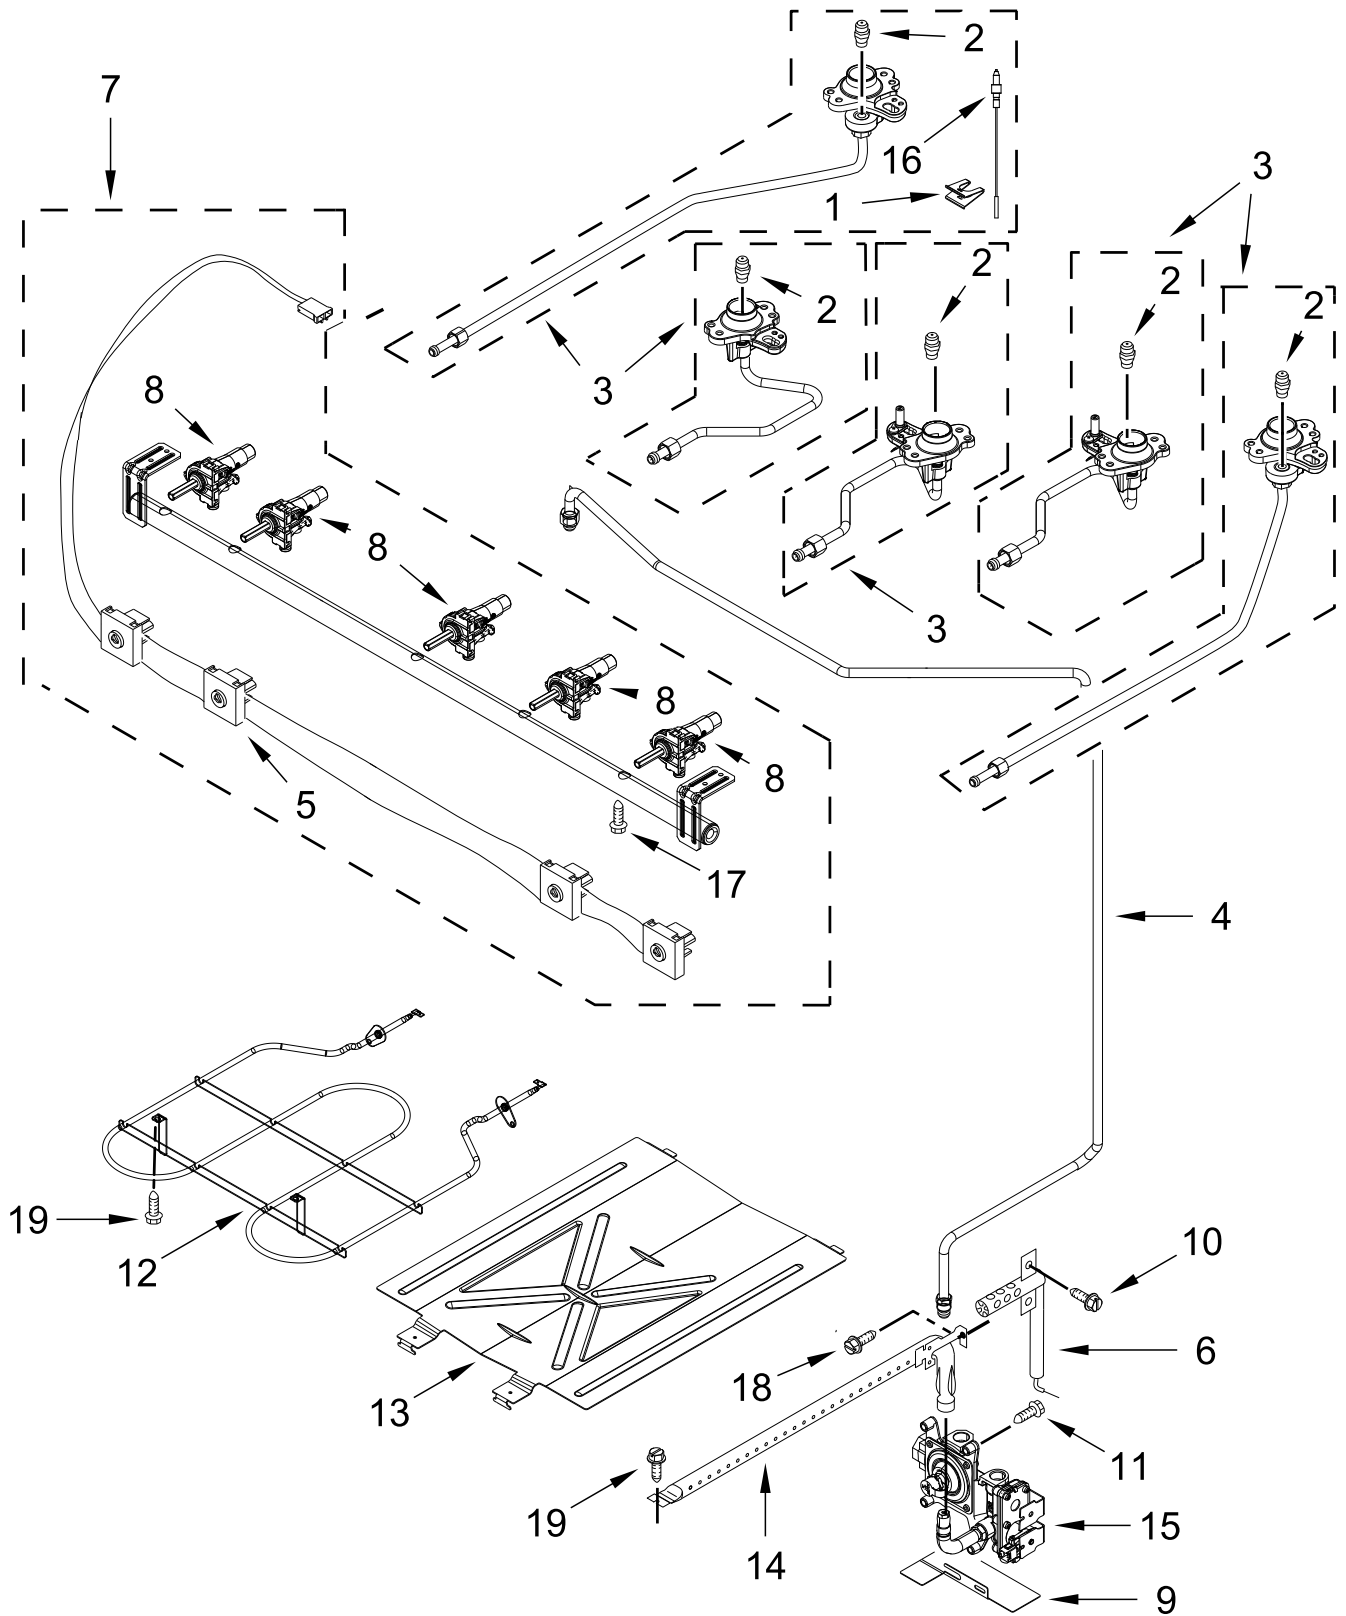

# COOKTOP PARTS

<u>Illus. No.</u>	<u>Part No.</u>	<u>Description</u>	<u>Illus. No.</u>	<u>Part No.</u>	<u>Description</u>	<u>Illus. No.</u>	<u>Part No.</u>	<u>Description</u>
1		Literature Parts	7		Grate Kit	19	W11637551	Spring, Clip
	W11641830	Quick Start Guide		W11601432	Black (Set of 2)			FOLLOWING PARTS NOT ILLUSTRATED
	W11642080	Owners Manual	8	W10673618	Screw			
	W11639171	Tech Sheet	9	9780274	Screw		W11374164	Harness, Main
2		Burner Cap Kit	10	W11379945	Bracket, Anti-Tip		3196173	Screw
	W11636608	Black (Set of 4)	11	7101P485-60	Screw, Anti-Tip Kit		W11448086	Harness, Bake and Broil
3	W11352019	Spreader, Flame (Left Front and Right Rear)	12	W11672010	Grate, Bumper		3196520	Clip, Wire
	W11352021	Spreader, Flame (Left Rear)	13	W11357363	Oval Burner Assembly		313438	Clip, Harness
	W11352018	Spreader, Flame (Right Front)	14	W11635708	Burner Kit		3196896	Clip, Wire
4		Cooktop		W11402711	Black (Left)			
	W11279786	Black		W11402710	Black (Right)			
5		Panel, Manifold		W11402708	White (Left)			
	W11412237	Black		W11402707	White (Right)			
	W11412238	White	16	W11366598	Bracket, Spark Module			
6		Knob, Control	17	W11367962	Frame, Cooktop			
	W11584000	Stainless	18	W11295628	Cooktop, Front Bracket			

# CONTROL PANEL PARTS

# MANIFOLD PARTS

# DRAWER PARTS