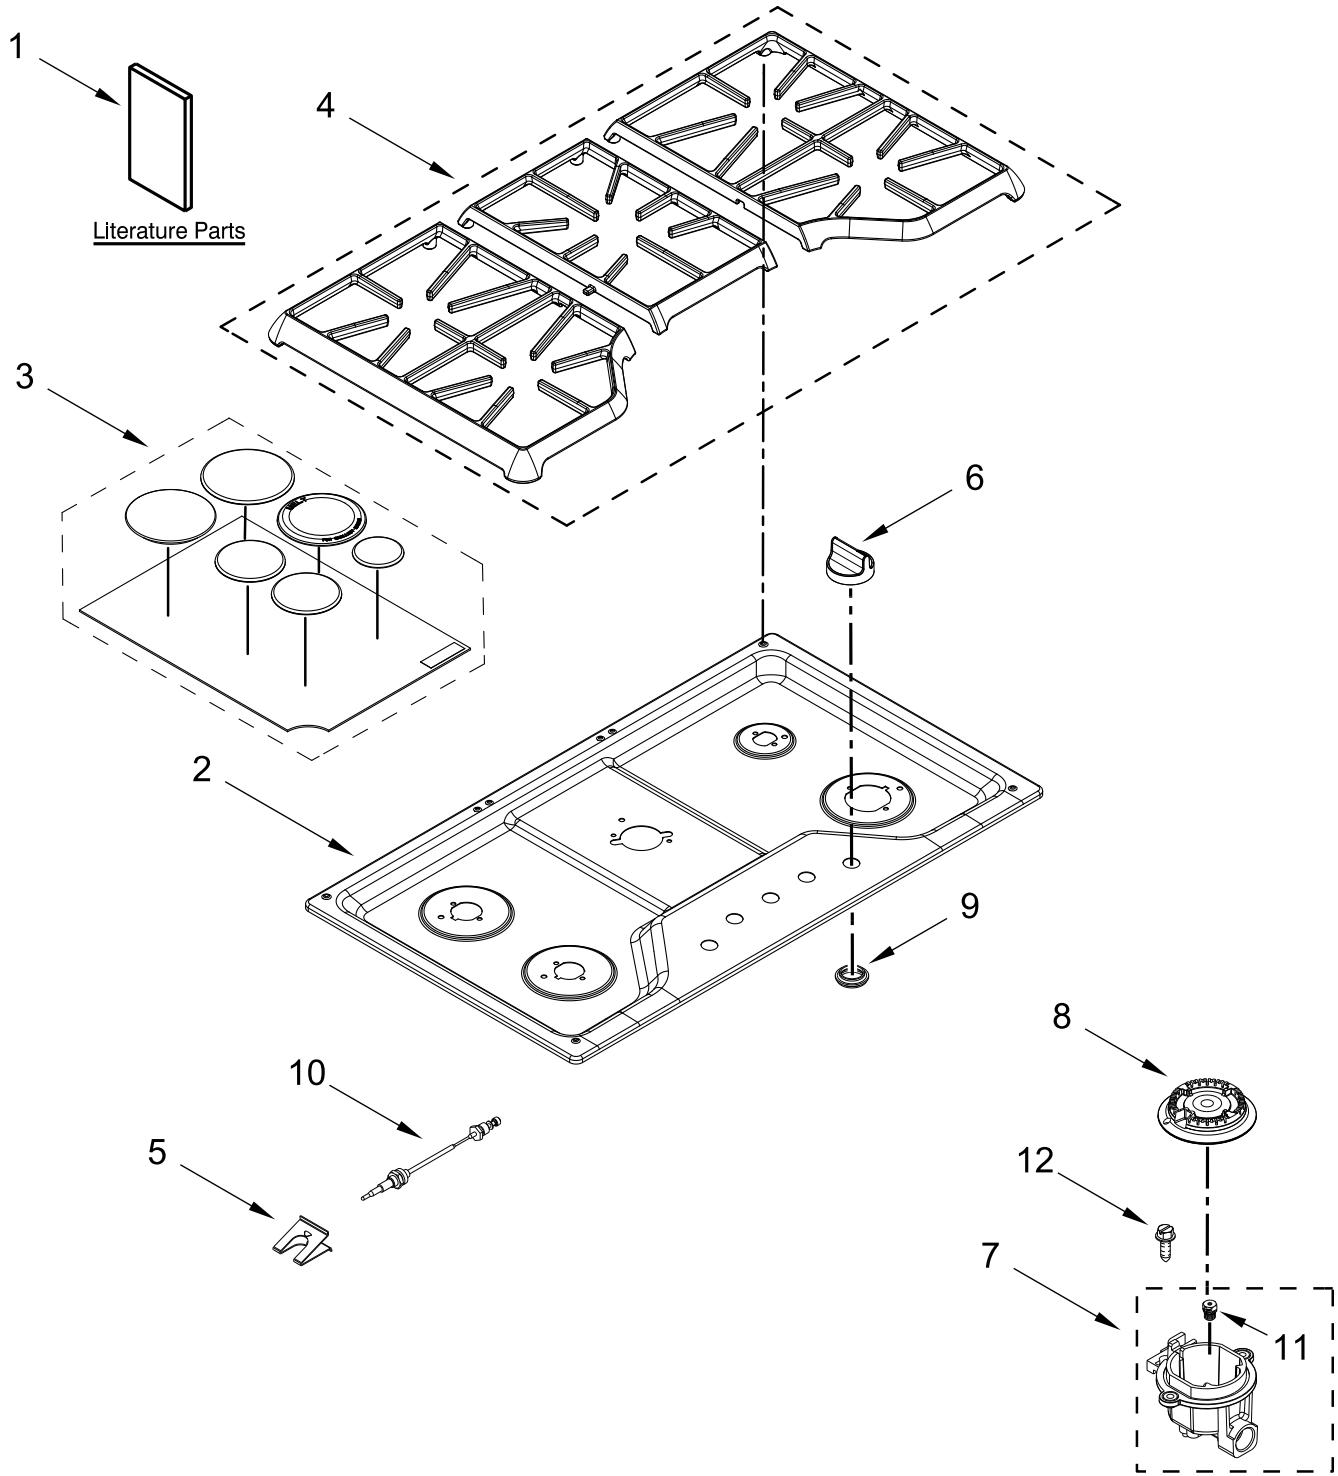

GAS COOKTOP

MODELS:

MGC7536DS06 (Stainless)

COOKTOP, BURNER AND GRATE PARTS

COOKTOP, BURNER AND GRATE PARTS

<u>Illus. No.</u>	<u>Part No.</u>	<u>Description</u>	<u>Illus. No.</u>	<u>Part No.</u>	<u>Description</u>	<u>Illus. No.</u>	<u>Part No.</u>	<u>Description</u>
1		Literature Parts	8	8286814	Head, Burner (Left Front & Left Rear)	12	8286921	Screw, Burner Rail (M4)
	W11468901	Owner's Manual						
	W11466946	Quick Start Guide		8286815	Head, Burner (Right Front and Center)			FOLLOWING PARTS NOT ILLUSTRATED
2		Cooktop				W11665049		Harness, Switch
	W10597077	Stainless				W10878749		Harness, Spark Module
3		Burner Cap Kit		8286813	Head, Burner (Right Rear)			
	W10597133	Black					3400015	Screw, Grounding
4		Grate Kit (Includes 3 Grates)	9		Grommet	W10392003		Cord, Power
	W11241672	Black		W10625915	Black	W10132200		Relief, Strain
5	8286863	Spring, Electrode	10	W11439331	Wiring, Electrode (Left Front, Right Front & Center)		313438	Clip, Harness
6		Knobs, Cooktop				W10676661		Kit, LP Conversion
	W10853672	Stainless		W11439332	Wiring, Electrode (Left Rear and Right Rear)		3801F935-51	Bracket, Tie Down
7	W10594402	Holder, Orifice (9.1K) (Left Front & Left Rear)				7101P062-60		Screw (Used for Tie Down Bracket)
	W10609591	Holder, Orifice (15K) (Center)	11	W10652710	Orifice (Left Front & Left Rear)			
	W10597159	Holder, Orifice (12K) (Right Front)		W10609592	Orifice (Center)			
	W10594399	Holder, Orifice (5K) (Right Rear)		W10409144	Orifice (Right Front)			
				W10652711	Orifice (Right Rear)			