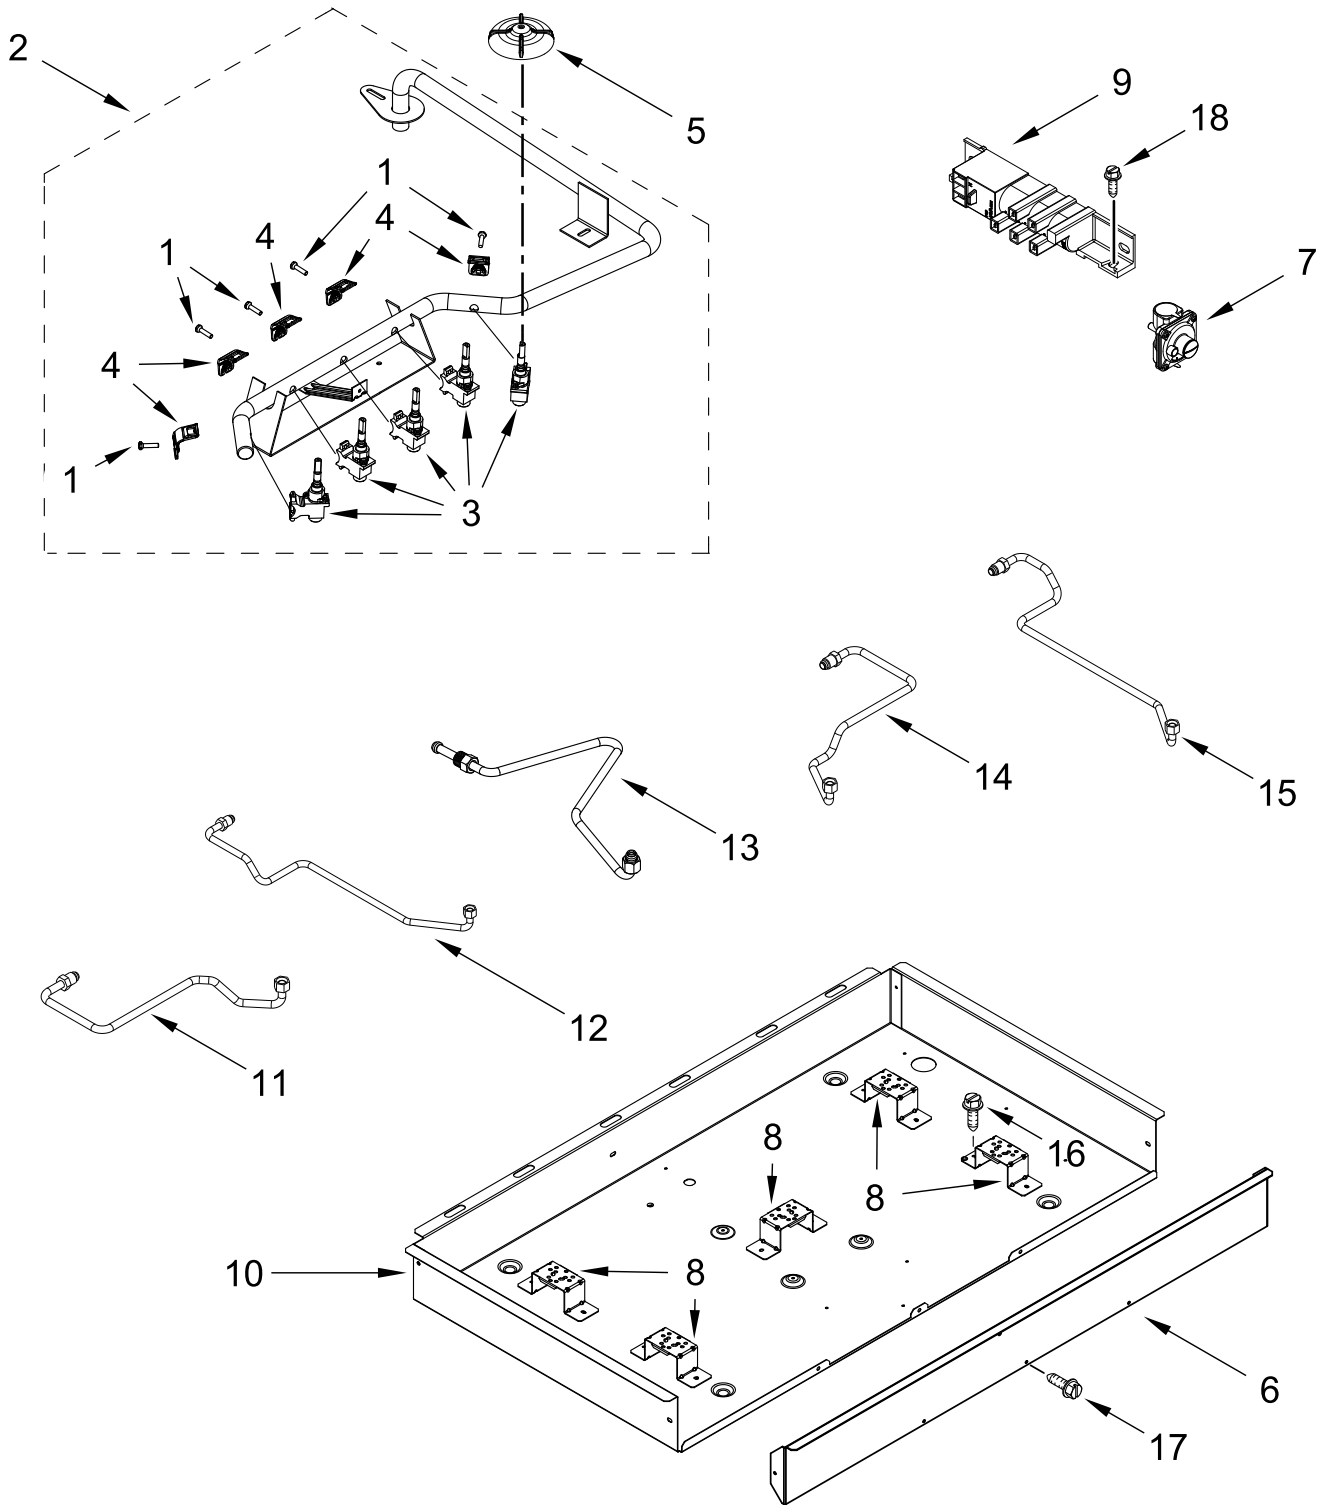

BURNER BOX, GAS VALVES AND SWITCH PARTS

BURNER BOX, GAS VALVES AND SWITCH PARTS

<u>Illus. No.</u>	<u>Part No.</u>	<u>Description</u>	<u>Illus. No.</u>	<u>Part No.</u>	<u>Description</u>	<u>Illus. No.</u>	<u>Part No.</u>	<u>Description</u>
1	W10743274	Screw	6	W10614951	Panel, Front	14	W10566308	Tubing, Gas Burner
2	W11673571	Manifold Assembly	7	W10449143	Regulator, Pressure			(Right Front)
3	W11672768	Valve, Single (Left Front, Left Rear)	8	W10594429	Bracket, Orifice Holder	15	W10566307	Tubing, Gas Burner
	W11672770	Valve, Single (Center)	9	W11350452	Spark Module			(Right Rear)
	W11672772	Valve, Single (Right Front)	10	W11678089	Box, Burner	16	W10443110	Screw
	W11672771	Valve, Single (Right Rear)	11	W10566305	Tubing, Gas Burner (Left Front)	17	3196537	Screw
4	8287055	Bracket, Single Valve	12	W10566306	Tubing, Gas Burner (Left Rear)	18	7101P426-60	Screw
5	W11507167	Seal, Switch Shaft	13	W10566302	Tubing, Gas Burner (Center)			OPTIONAL ACCESSORY PARTS (NOT INCLUDED)
							W10724598	Stainless Premium Knob Kit (Qty 5)