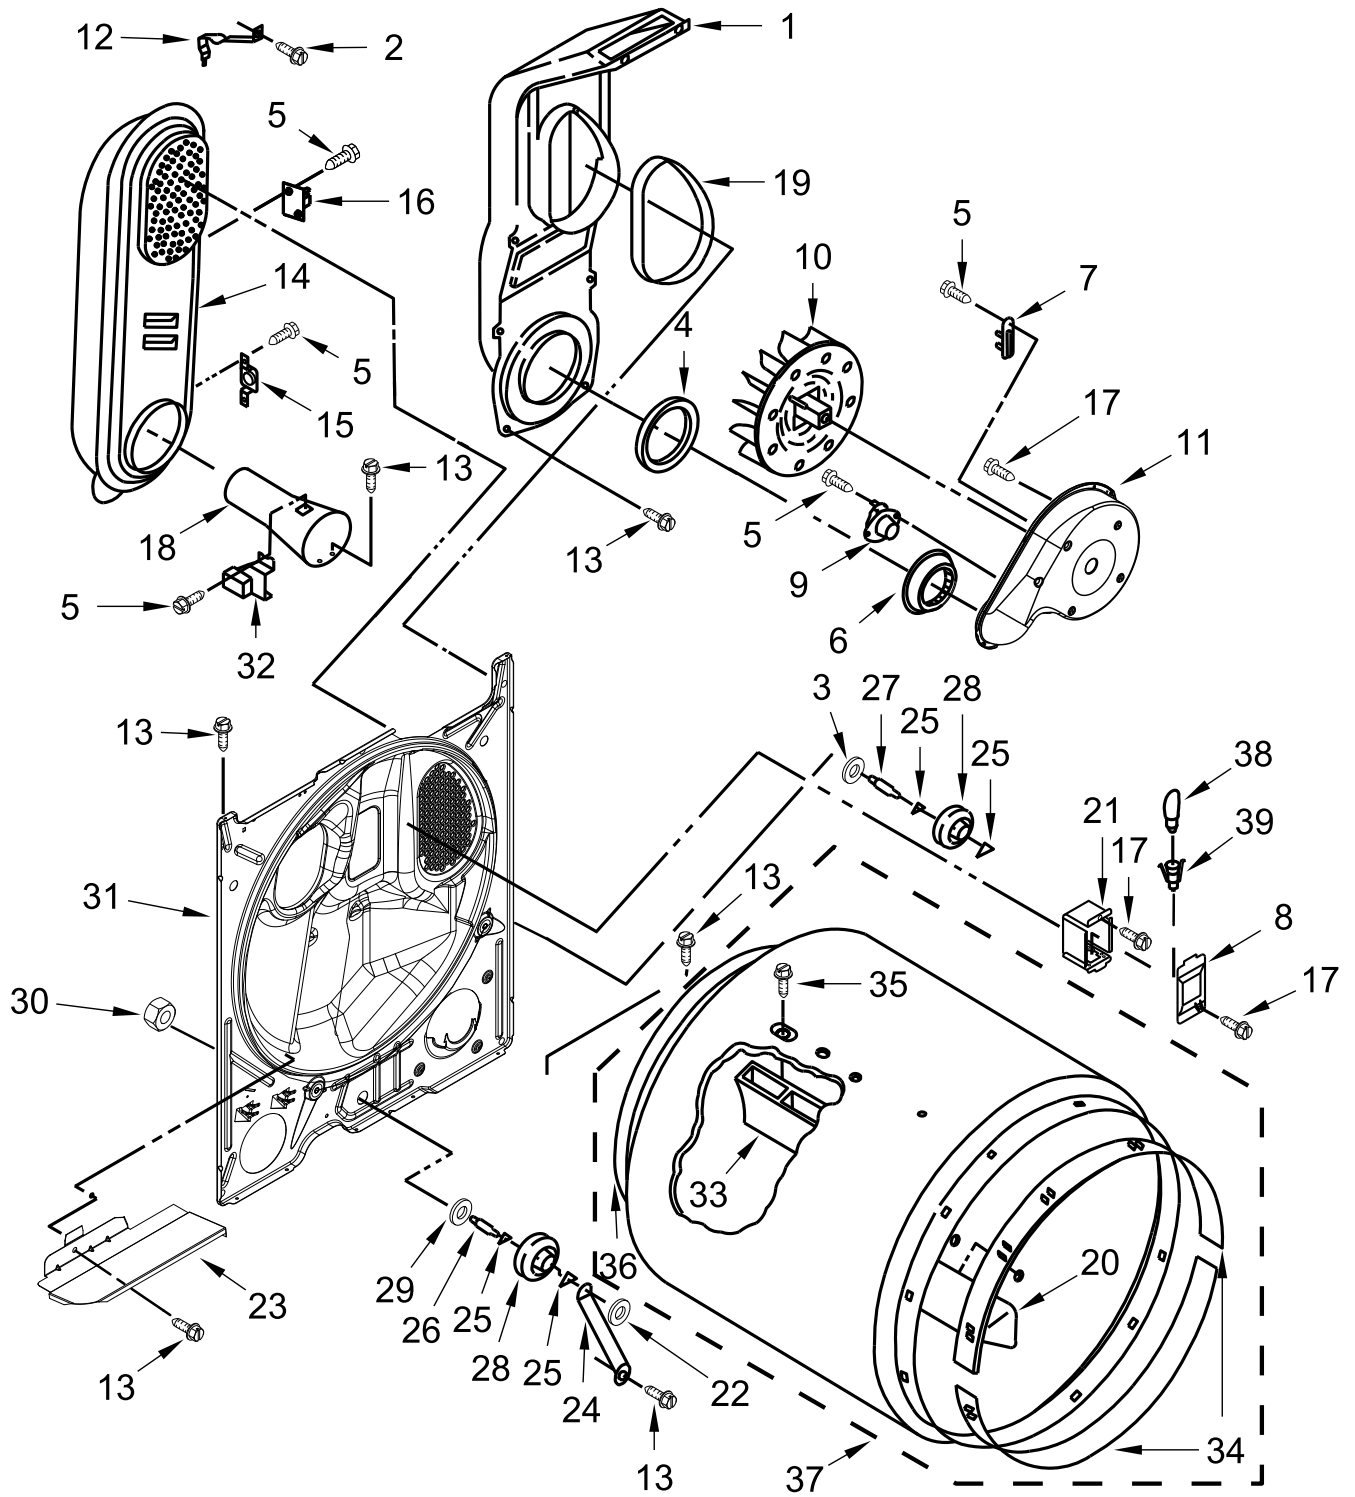

BULKHEAD PARTS

BULKHEAD PARTS

<u>Illus.</u> <u>No.</u>	<u>Part No.</u>	<u>Description</u>	<u>Illus.</u> <u>No.</u>	<u>Part No.</u>	<u>Description</u>	<u>Illus.</u> <u>No.</u>	<u>Part No.</u>	<u>Description</u>
1	W10798023	Assembly, Lint Chute	17	3390647	Screw	32	338906	Sensor, Radiant
2	489463	Screw	18	8066049	Funnel, Burner	33	692490	Baffle, Drum (Long)
3	3388703	Washer	19	339956	Seal	34	692526	Bearing, Ring
4	347139	Seal, Lint Chute	20	3403636	Baffle, Drum (Short)	35	W10219342	Screw
5	90767	Screw	21	8578825	Bracket, Drum Light	36	W10856781	Seal, Rear Drum
6	W10389567	Shield, Exhaust	22	90296	Nut, Push On	37	W10757750	Assembly, Drum (Complete)
7	3392519	Fuse, Thermal (91C)	23	W11398682	Bracket, Bulkhead Chute	38	3406124	Bulb, Light
8	3402841	Lens, Drum Light	24	W11032820	Bracket, Support	39	W10214261	Socket, Light
9	3387134	Thermostat	25	W10512946	Washer, Tri Ring			
10	694089	Wheel, Blower	26	W10359270	Shaft, Drum Roller - Left Hand Thread			
11	8577230	Housing, Blower	27	W10359269	Shaft, Drum Roller - Right Hand Thread			
12	3398161	Clip, Heater Box						
13	343641	Screw	28	3397590	Roller, Support			
14	8530285	Box, Heater (96C)	29	348197	Washer			
15	W10754607	Thermostat, High Limit SPST (180F)	30	W10298789	Nut, Hex			
16	W11050897	Kit, Thermal Cut-Off (Includes Thermostat)	31	W10714468	Rear Bulkhead