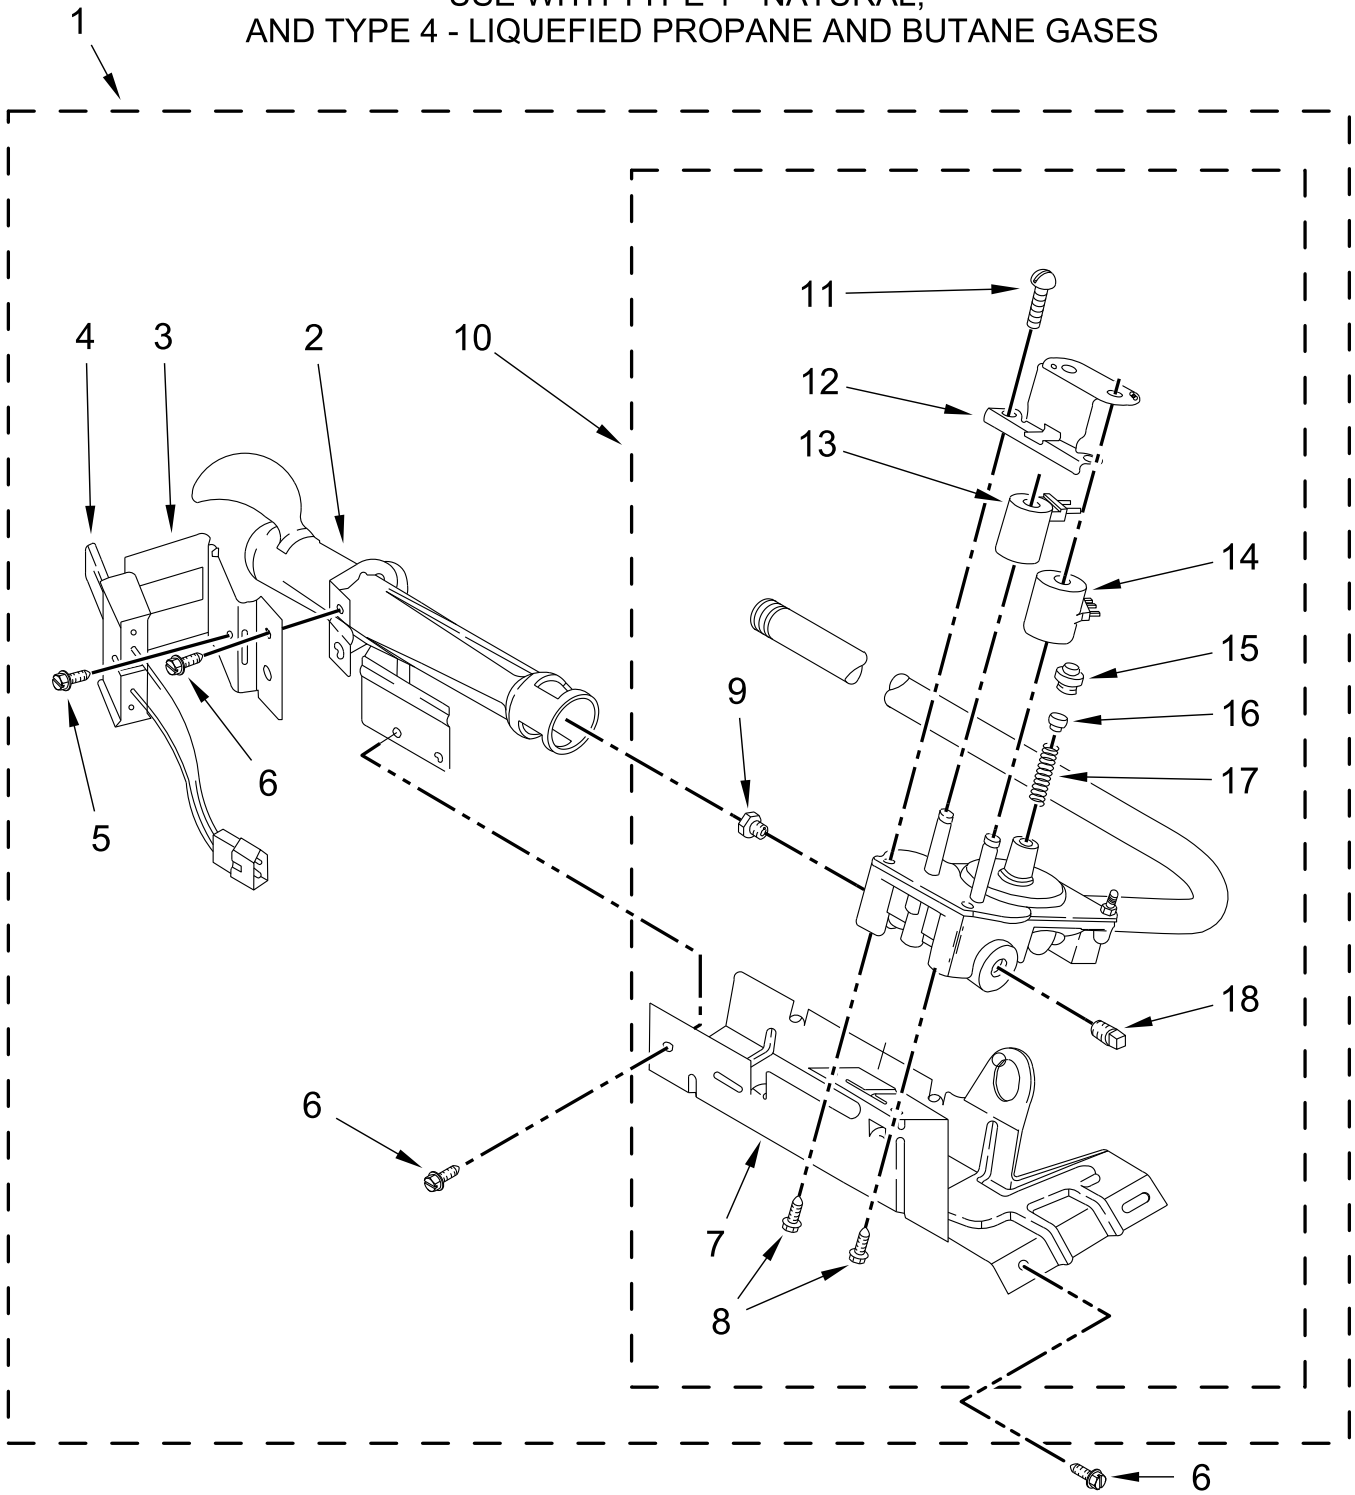

BURNER ASSEMBLY PARTS

USE WITH TYPE 1 - NATURAL,
AND TYPE 4 - LIQUEFIED PROPANE AND BUTANE GASES

BURNER ASSEMBLY PARTS

<u>Illus. No.</u>	<u>Part No.</u>	<u>Description</u>	<u>Illus. No.</u>	<u>Part No.</u>	<u>Description</u>	<u>Illus. No.</u>	<u>Part No.</u>	<u>Description</u>
1	8318272	Burner Assembly (60 Hz) (Type 1) (White Rodgers)	10	8318277	Valve, Gas (60 Hz)	18	239822	Plug, Pipe
			11	694421	Screw, Coil			Following Parts Not Illustrated
2	688617	Tube, Burner	12	694538	Bracket, Coil			
3	694298	Bracket, Ignitor	13	694540	Coil, 60 Hz. (2 Terminal) (Main)		49572A	Conversion Kit (Type 1 and 2) to Type (4) L.P.G.
4	686590	Ignitor						
5	W10366705	Screw	14	694539	Coil, 60 Hz (Split) (3 Terminal) (Pilot Position)			
6	343641	Screw						
7	693986	Base, Burner	15	694424	Leak, Limiter			
8	3387057	Screw	16	694423	Screw, Regulator Adjustment			
9		Orifice, Burner						
	234826	Type 1 (Natural)	17	694422	Spring, Regulator			
	229742	Type 4 (Butane)						
	234868	Type 4 (Propane)