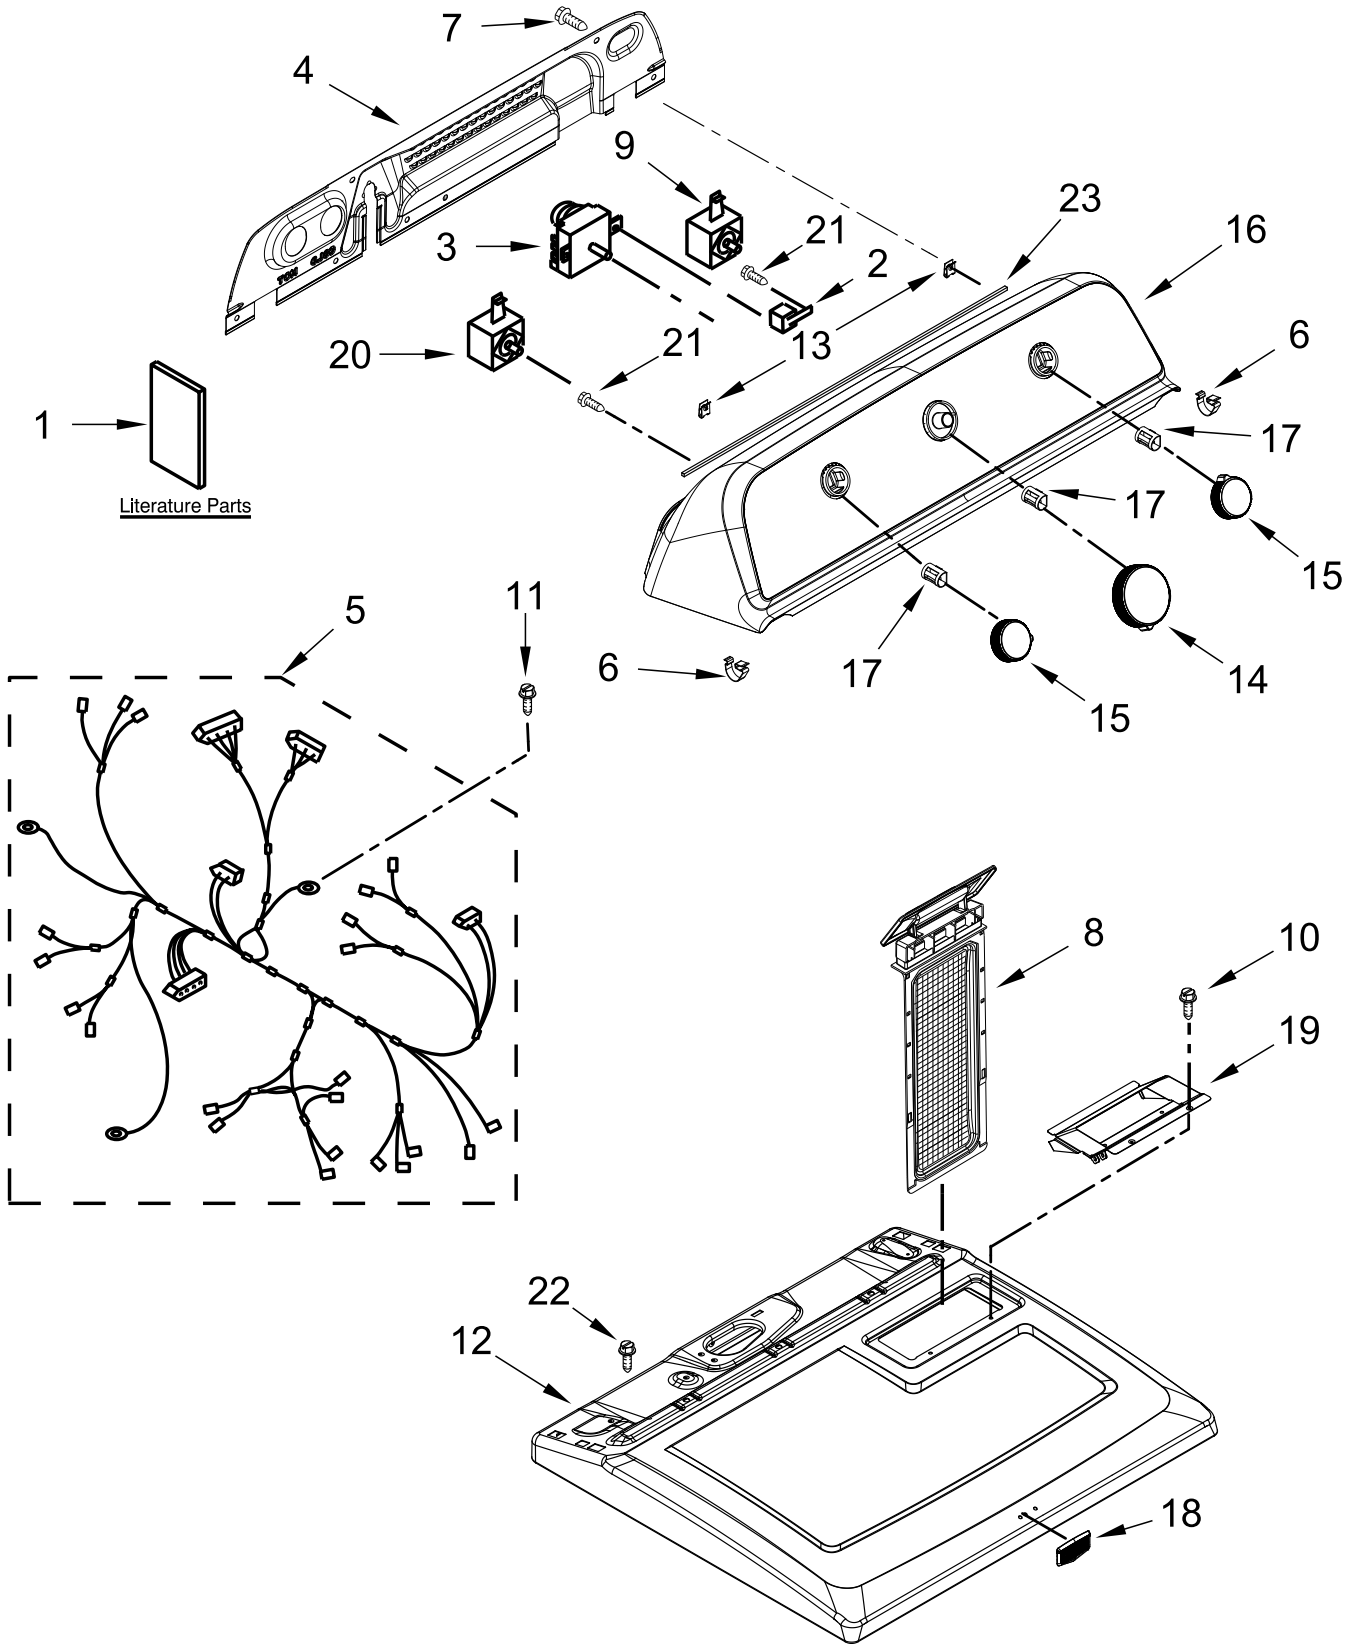

# TOP AND CONSOLE PARTS

<u>Illus. No.</u>	<u>Part No.</u>	<u>Description</u>	<u>Illus. No.</u>	<u>Part No.</u>	<u>Description</u>	<u>Illus. No.</u>	<u>Part No.</u>	<u>Description</u>
1		Literature Parts	9	W11566917	Rotary Switch, PTS	19	W10662472	Collar, Lint Chute
	W11361424	Owners Manual	10	688983	Screw	20	W11566916	Rotary Switch, TPA
	W11492875	Tech Sheet	11	3348629	Screw	21	9740848	Screw
	W11466175	Quick Start Guide	12		Top	22	343641	Screw
2	694419	Buzzer, Mini		W10613389	White	23	W10726632	Seal, Console
3	W11566736	Timer, Gas	13	W10298336	Nut, "U"			
4	W10775189	Panel, Rear	14	W11677925	Knob, Large			
5	W11485018	Harness, Main	15	W11398762	Knob, Small			
6	8312709	Clip, Console	16		Assembly, Console			
7	3390663	Screw		W11576331	White			
8		Lint Screen	17	688805	Clip, Spring			
	W11538108	White	18	W10612925	Badge			