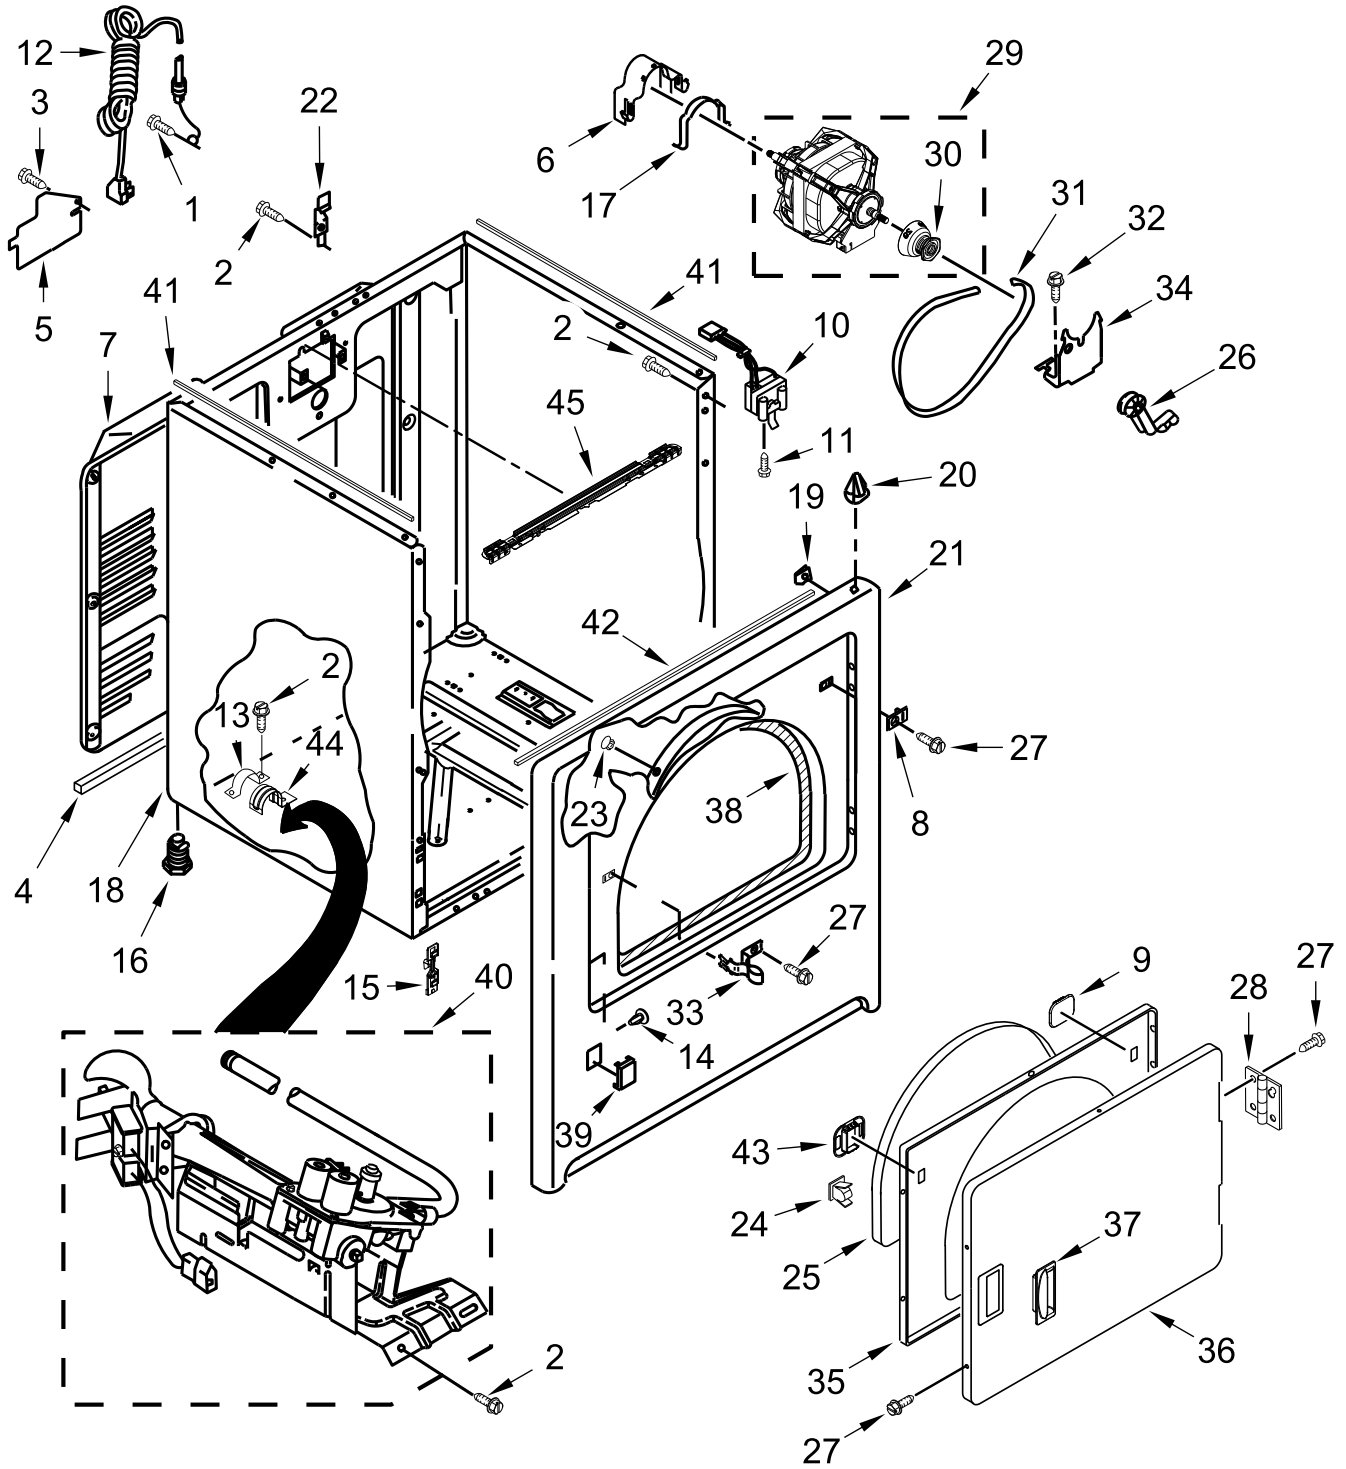

CABINET PARTS

CABINET PARTS

<u>Illus. No.</u>	<u>Part No.</u>	<u>Description</u>	<u>Illus. No.</u>	<u>Part No.</u>	<u>Description</u>	<u>Illus. No.</u>	<u>Part No.</u>	<u>Description</u>
1	3390631	Screw	18		Cabinet	34	348780	Base, Motor
2	343641	Screw		8530603	White	35	W10463967	Door, Inner
3	693995	Screw	19	98234	Clip, Ground	36		Door, Outer
4	W10841728	Seal, Spill Guard	20	8066092	Lock, Front Top		W10714510	White
5	8558833	Cover, Terminal Block	21		Panel, Front	37		Handle, Door
6	W10121316	Clamp, Motor Mount		W10664698	White		W10714516	White
7	W11598681	Panel, Rear	22	W10641296	Hinge, Top	38	W10803476	Assembly, Seal and Bearing
8	W10567345	Plug, Strike	23	685203	Clip, Felt Pad	39		Plug, Front Panel
9	W10529198	Cover, Door Catch	24	W11224630	Assembly, Door Catch		8564457	White
10	W10569603	Switch, Door	25	W10730752	Seal, Door	40	8318272	Burner Assembly (60 Hz) (Type 1) (White Rodgers)
11	697773	Screw	26	691366	Idler Assembly			
12	W10869141	Cord, Power	27	342055	Screw	41	W10316529	Seal, Foam
13	341029	Clamp, Pipe	28		Assembly, Hinge and Pin	42	W10316619	Seal, Spill Guard
14		Hinge Hole Cover		W10362431	White	43	W10529197	Bezel, Door Catch
	W11308618	White	29	W10396029	Assembly, Motor	44	W10727507	Clamp, Pipe
15	W10775448	Clip, Front Panel	30	8066184	Pulley, Motor	45	W10641295	Bracket, Rear
16	W10779369	Foot, Dryer	31	W10131364	Belt, Drive			
17	3404162	Clamp, Motor (With Shield)	32	3400500	Bolt			
			33	W11224633	Strike, Door