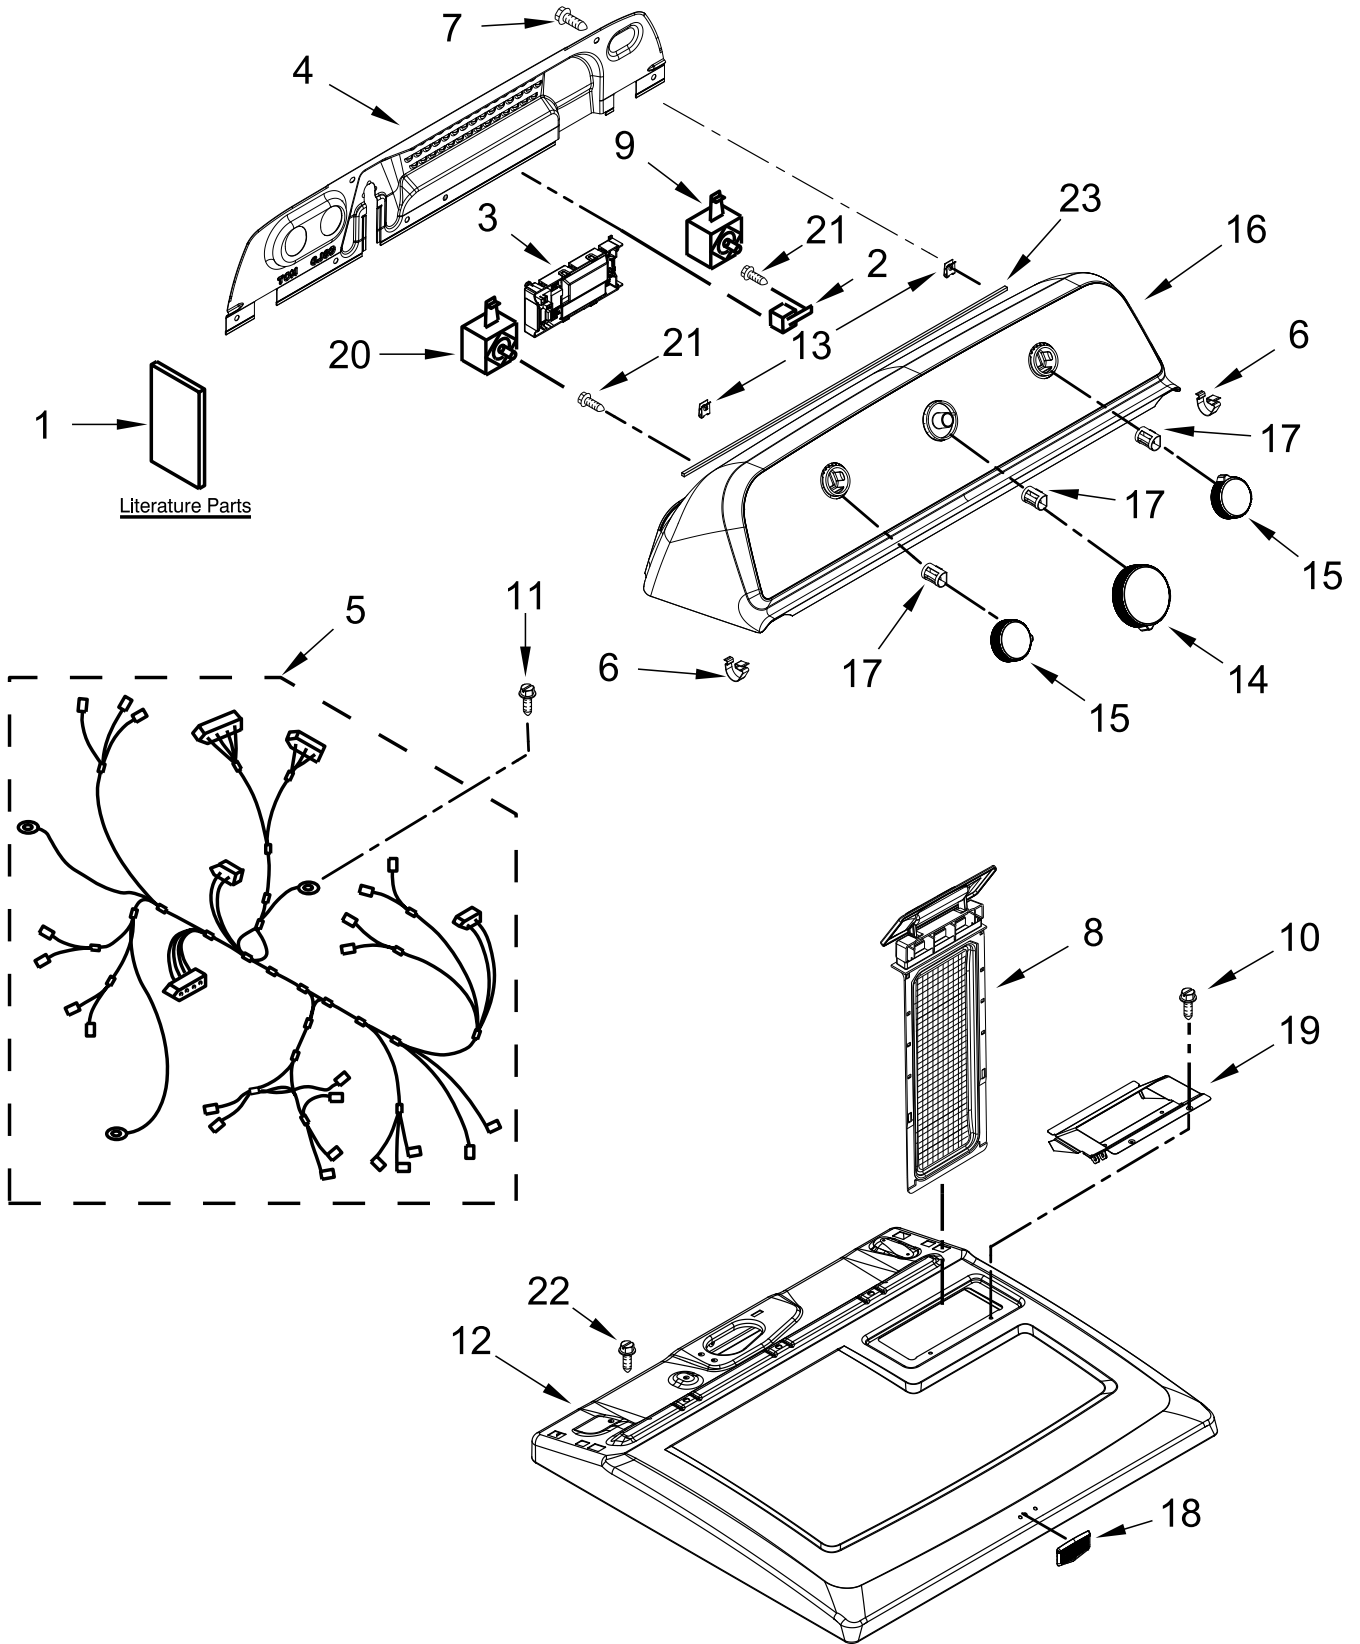

GAS DRYER

MODELS:

MGD5430MW0 (White)

TOP AND CONSOLE PARTS

TOP AND CONSOLE PARTS

<u>Illus. No.</u>	<u>Part No.</u>	<u>Description</u>	<u>Illus. No.</u>	<u>Part No.</u>	<u>Description</u>	<u>Illus. No.</u>	<u>Part No.</u>	<u>Description</u>
1		Literature Parts	8		Lint Screen	16		Assembly, Console
	W11361424	Owners Manual		W11538108	White		W11576331	White
	W11492875	Tech Sheet	9	W11566917	Rotary Switch, PTS	17	688805	Clip, Spring
	W11466175	Quick Start Guide	10	688983	Screw	18	W10612925	Badge
2	694419	Buzzer, Mini	11	3348629	Screw	19	W10662472	Collar, Lint Chute
3	W11606403	Appliance Control Unit (ACU)	12		Top	20	W11566916	Rotary Switch, TPA
				W10613389	White	21	9740848	Screw
4	W10775189	Panel, Rear	13	W10298336	Nut, "U"	22	343641	Screw
5	W11437793	Harness, Main	14	W11328381	Knob, Large	23	W10726632	Seal, Console
6	8312709	Clip, Console	15	W11398762	Knob, Small			
7	3390663	Screw						