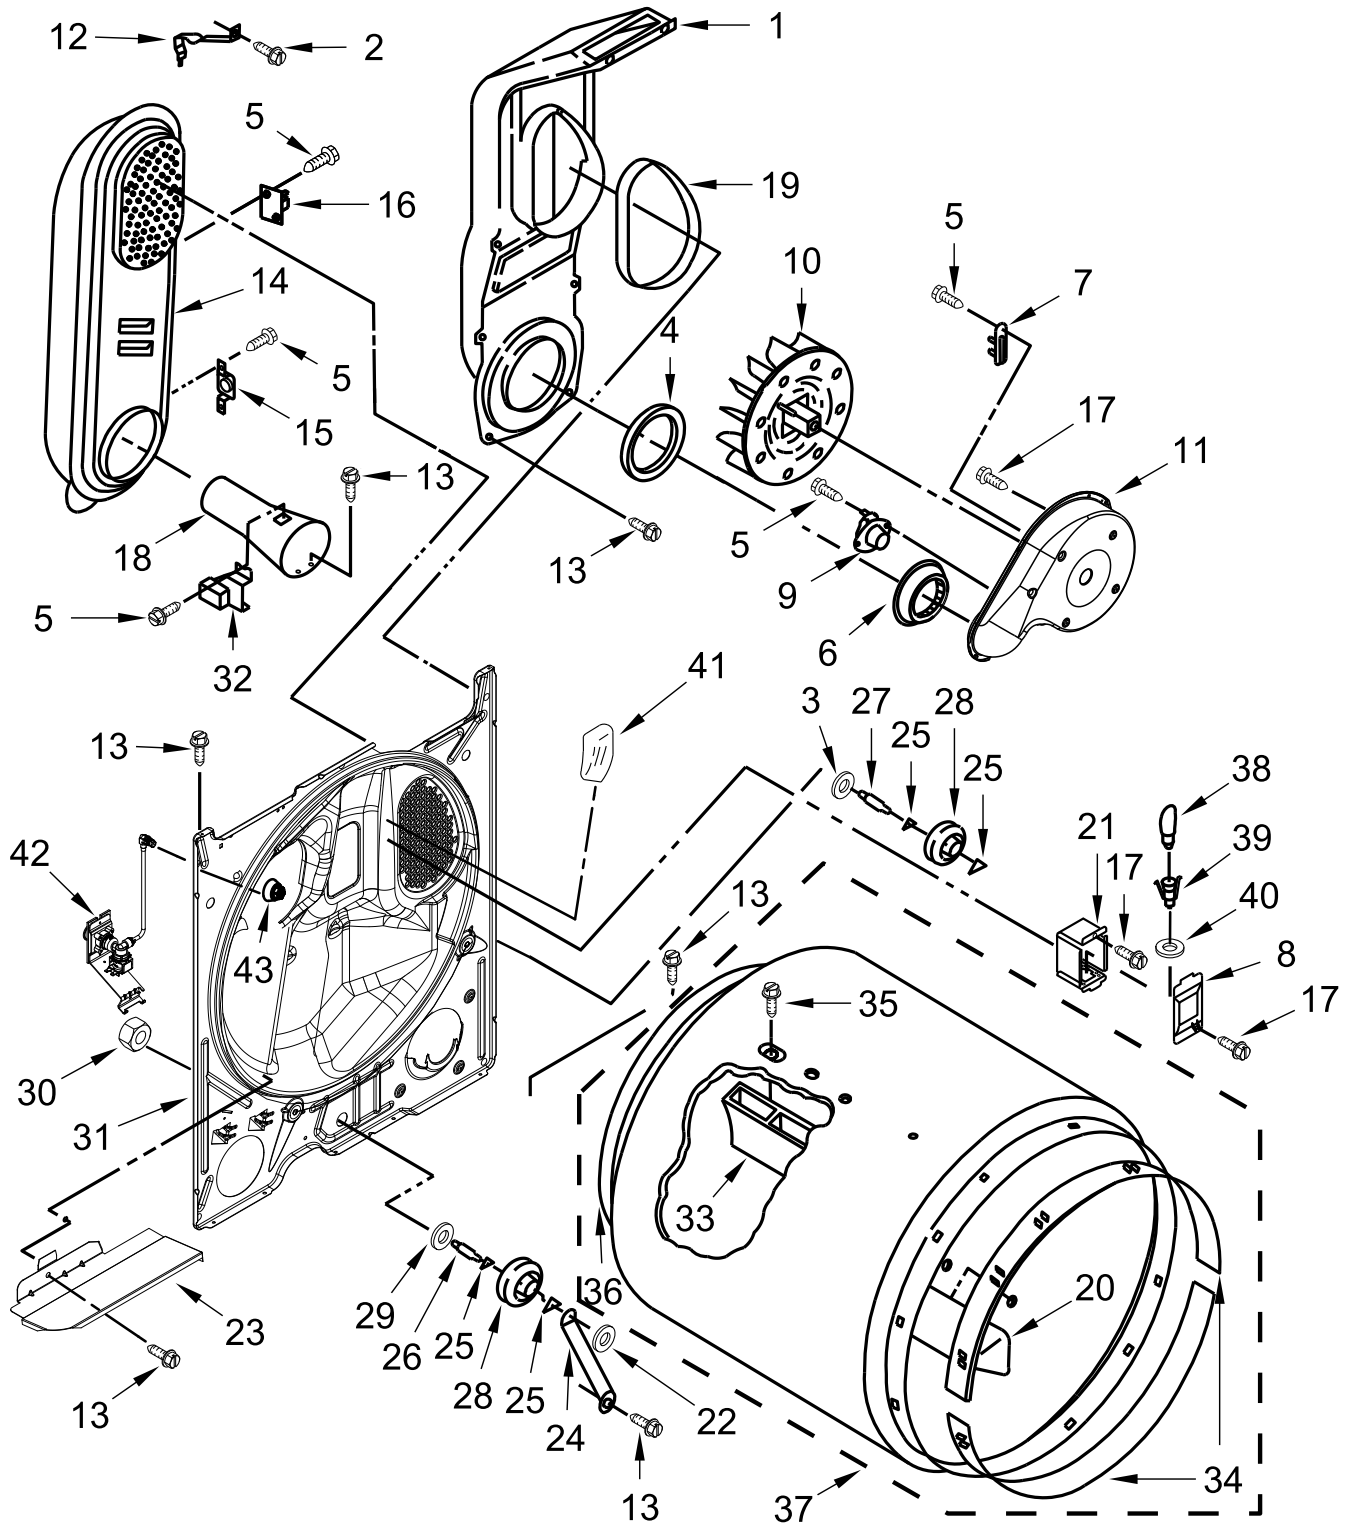

BULKHEAD PARTS

BULKHEAD PARTS

<u>Illus. No.</u>	<u>Part No.</u>	<u>Description</u>	<u>Illus. No.</u>	<u>Part No.</u>	<u>Description</u>	<u>Illus. No.</u>	<u>Part No.</u>	<u>Description</u>
1	W10798023	Assembly, Lint Chute	17	3390647	Screw	32	338906	Sensor, Radiant
2	489463	Screw	18	8066049	Funnel, Burner	33	692490	Baffle, Drum (Long)
3	3388703	Washer	19	339956	Seal	34	692526	Bearing, Ring
4	347139	Seal, Lint Chute	20	3403636	Baffle, Drum (Short)	35	W10219342	Screw
5	90767	Screw	21	8578825	Bracket, Drum Light	36	W10856781	Seal, Rear Drum
6	W10389567	Shield, Exhaust	22	90296	Nut, Push On	37	W10757750	Assembly, Drum (Complete)
7	3392519	Fuse, Thermal (91C)	23	W11398682	Bracket, Bulkhead Chute	38	3406124	Bulb, Light
8	3402841	Lens, Drum Light	24	W11032820	Bracket, Support	39	W10214261	Socket, Light
9	8577274	Thermistor	25	W10512946	Washer, Tri Ring	40	W10709380	Seal, Drum Light
10	694089	Wheel, Blower	26	W10359270	Shaft, Drum Roller - Left Hand Thread	41	W11424720	Pad, Sensor
11	8577230	Housing, Blower	27	W10359269	Shaft, Drum Roller - Right Hand Thread	42	W11135293	Valve and Hose Assembly
12	3398161	Clip, Heater Box	28	3397590	Roller, Support	43	W11100488	Nozzle, Cap
13	343641	Screw	29	348197	Washer			
14	8530285	Box, Heater (96C)	30	W10298789	Nut, Hex			
15	W10754607	Thermostat, High Limit SPST (180F)	31	W10714471	Bulkhead			
16	W11050897	Kit, Thermal Cut-Off (Includes Thermostat)