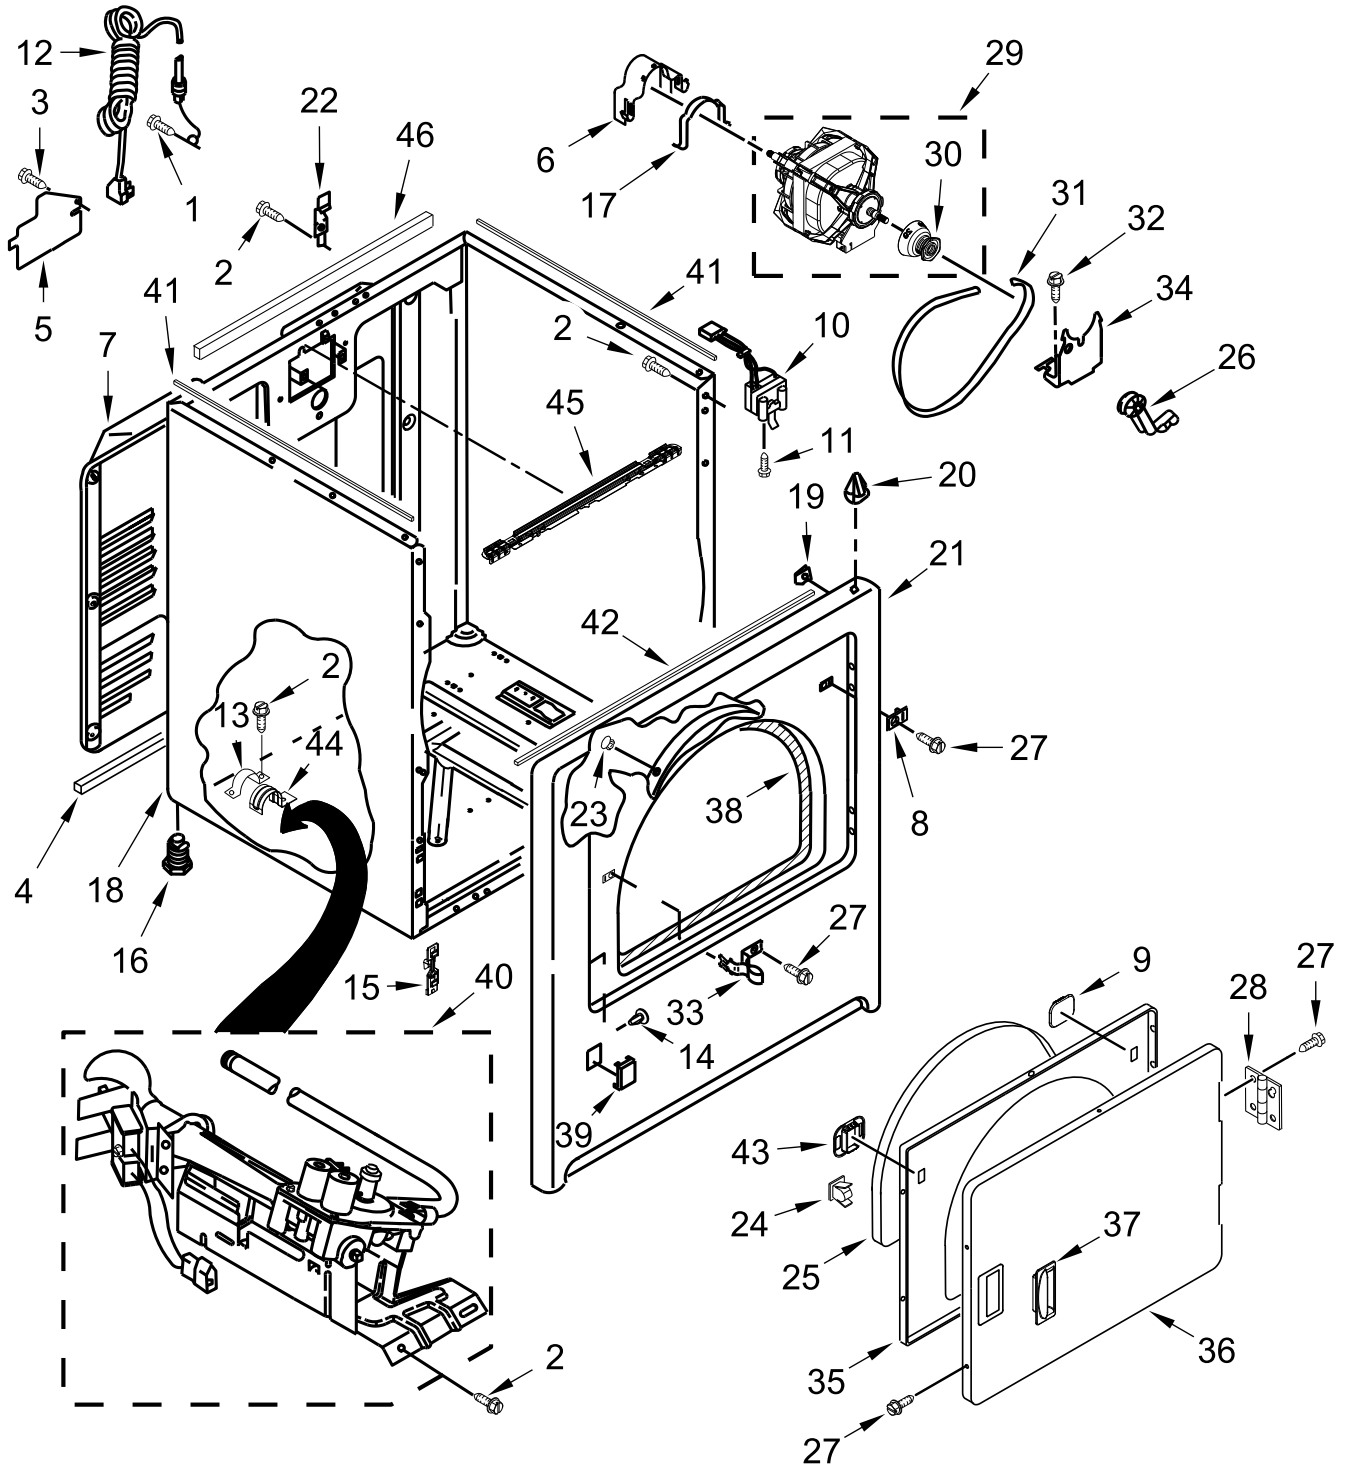

CABINET PARTS

CABINET PARTS

<u>Illus. No.</u>	<u>Part No.</u>	<u>Description</u>	<u>Illus. No.</u>	<u>Part No.</u>	<u>Description</u>	<u>Illus. No.</u>	<u>Part No.</u>	<u>Description</u>
1	3390631	Screw	18		Cabinet	34	348780	Base, Motor
2	343641	Screw		8530603	White	35	W10463967	Door, Inner
3	693995	Screw	19	98234	Clip, Ground	36		Door, Outer
4	W10841728	Seal, Spill Guard	20	8066092	Lock, Front Top		W10714510	White
5	8558833	Cover, Terminal Block	21		Panel, Front	37		Handle, Door
6	W10121316	Clamp, Motor Mount		W10664698	White		W10714516	White
7	W11593118	Panel, Rear	22	W10641296	Hinge, Top	38	W10803476	Assembly, Seal and Bearing
8	W10567345	Plug, Strike	23	685203	Clip, Felt Pad	39		Plug, Front Panel
9	W10529198	Cover, Door Catch	24	W11224630	Assembly, Door Catch		8564457	White
10	W10569603	Switch, Door	25	W10730752	Seal, Door	40	8318272	Burner Assembly (60 Hz) (Type 1) (White Rodgers)
11	697773	Screw	26	691366	Idler Assembly			
12	W10869141	Cord, Power	27	342055	Screw	41	W10316529	Seal, Foam
13	341029	Clamp, Pipe	28		Assembly, Hinge and Pin	42	W10316619	Seal, Spill Guard
14		Hinge Hole Cover		W10362431	White	43	W10529197	Bezel, Door Catch
	W11308618	White	29	W10396029	Assembly, Motor	44	W10727507	Clamp, Pipe
15	W10775448	Clip, Front Panel	30	8066184	Pulley, Motor	45	W10641295	Bracket, Rear
16	W10779369	Foot, Dryer	31	W10131364	Belt, Drive	46	W10685675	Seal, Rear Panel
17	3404162	Clamp, Motor (With Shield)	32	3400500	Bolt			
			33	W11224633	Strike, Door