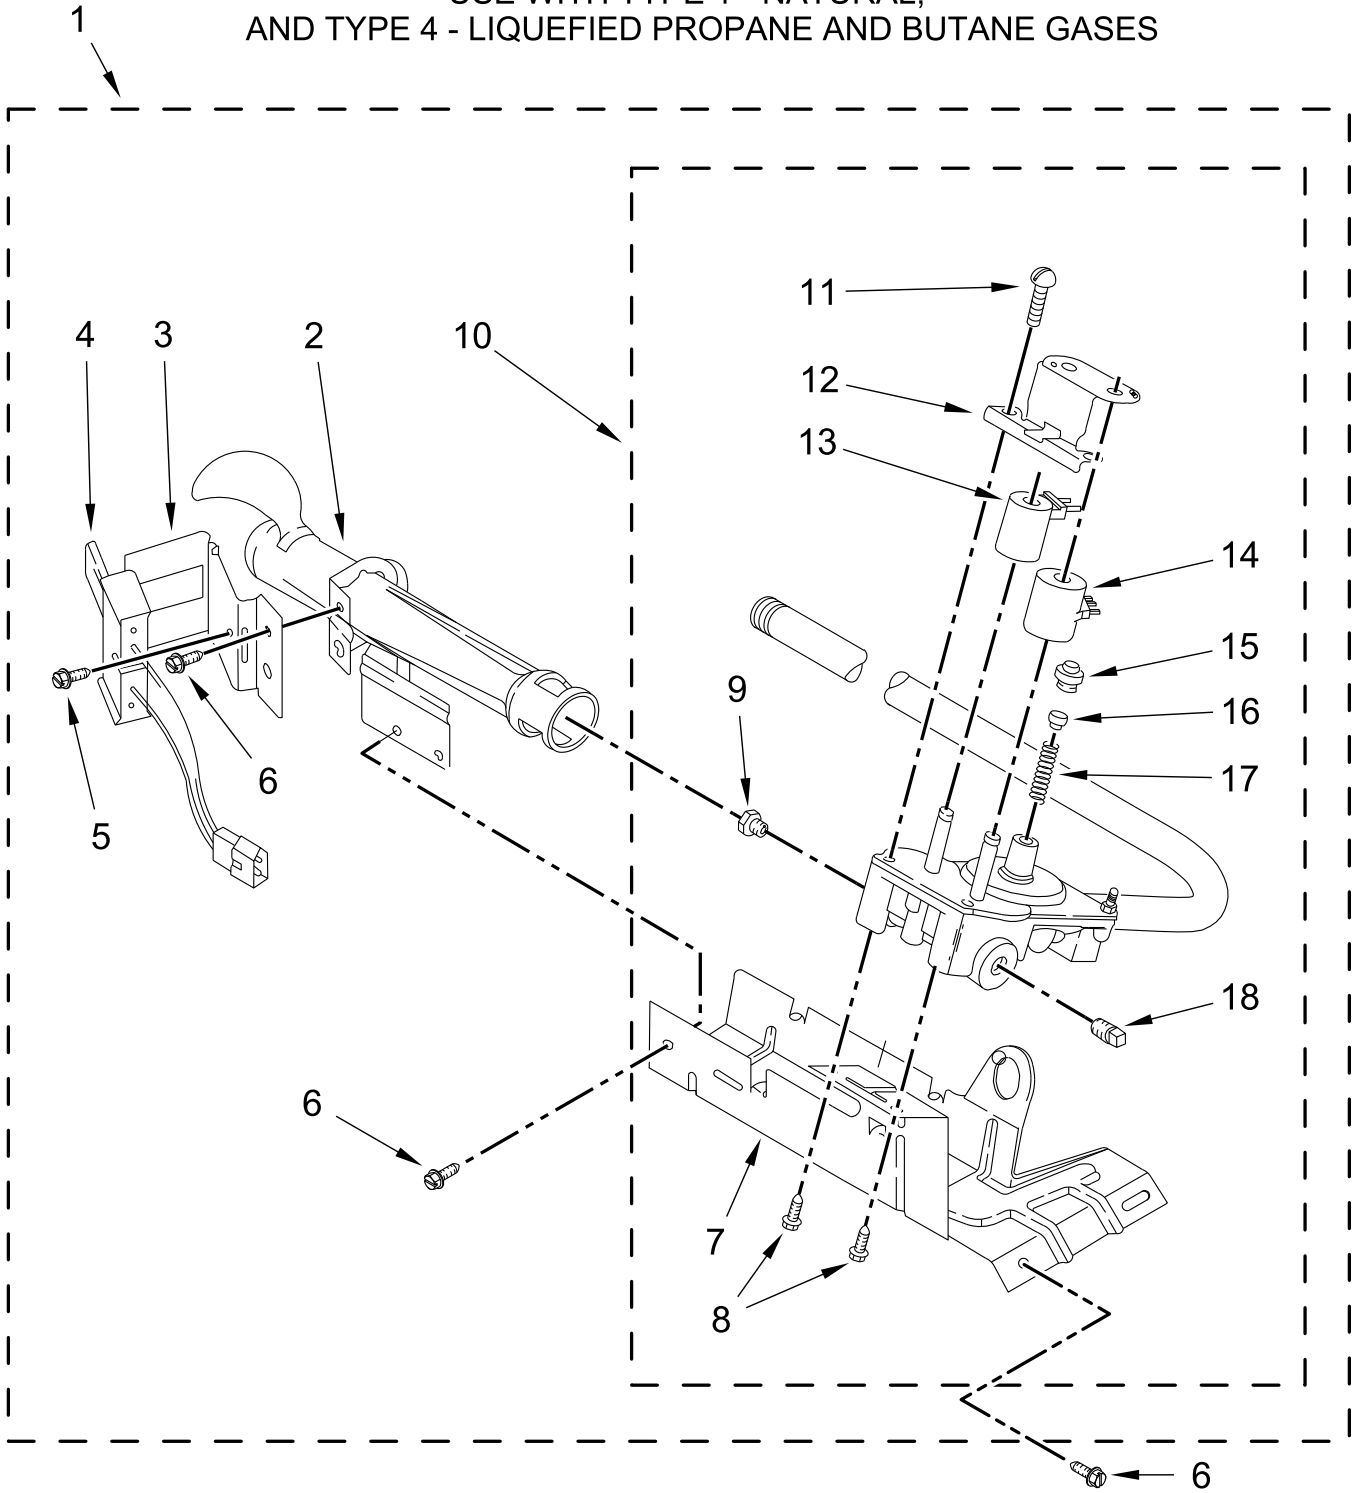

BURNER ASSEMBLY PARTS

USE WITH TYPE 1 - NATURAL,
AND TYPE 4 - LIQUEFIED PROPANE AND BUTANE GASES

BURNER ASSEMBLY PARTS

<u>Illus. No.</u>	<u>Part No.</u>	<u>Description</u>	<u>Illus. No.</u>	<u>Part No.</u>	<u>Description</u>	<u>Illus. No.</u>	<u>Part No.</u>	<u>Description</u>
1	8318272	Burner Assembly (60 Hz) (Type 1) (White Rodgers)	10	8318277	Valve, Gas (60 Hz)	18	239822	Plug, Pipe
			11	694421	Screw, Coil			Following Parts Not Illustrated
			12	694538	Bracket, Coil			
2	688617	Tube, Burner	13	694540	Coil, 60 Hz. (2 Terminal) (Main)		49572A	Conversion Kit (Type 1 and 2) to Type (4) L.P.G.
3	694298	Bracket, Ignitor						
4	686590	Ignitor	14	694539	Coil, 60 Hz (Split) (3 Terminal) (Pilot Position)			
5	W10366705	Screw						
6	343641	Screw						
7	693986	Base, Burner	15	694424	Leak, Limiter			
8	3387057	Screw	16	694423	Screw, Regulator Adjustment			
9		Orifice, Burner						
	234826	Type 1 (Natural)	17	694422	Spring, Regulator			
	229742	Type 4 (Butane)						
	234868	Type 4 (Propane)