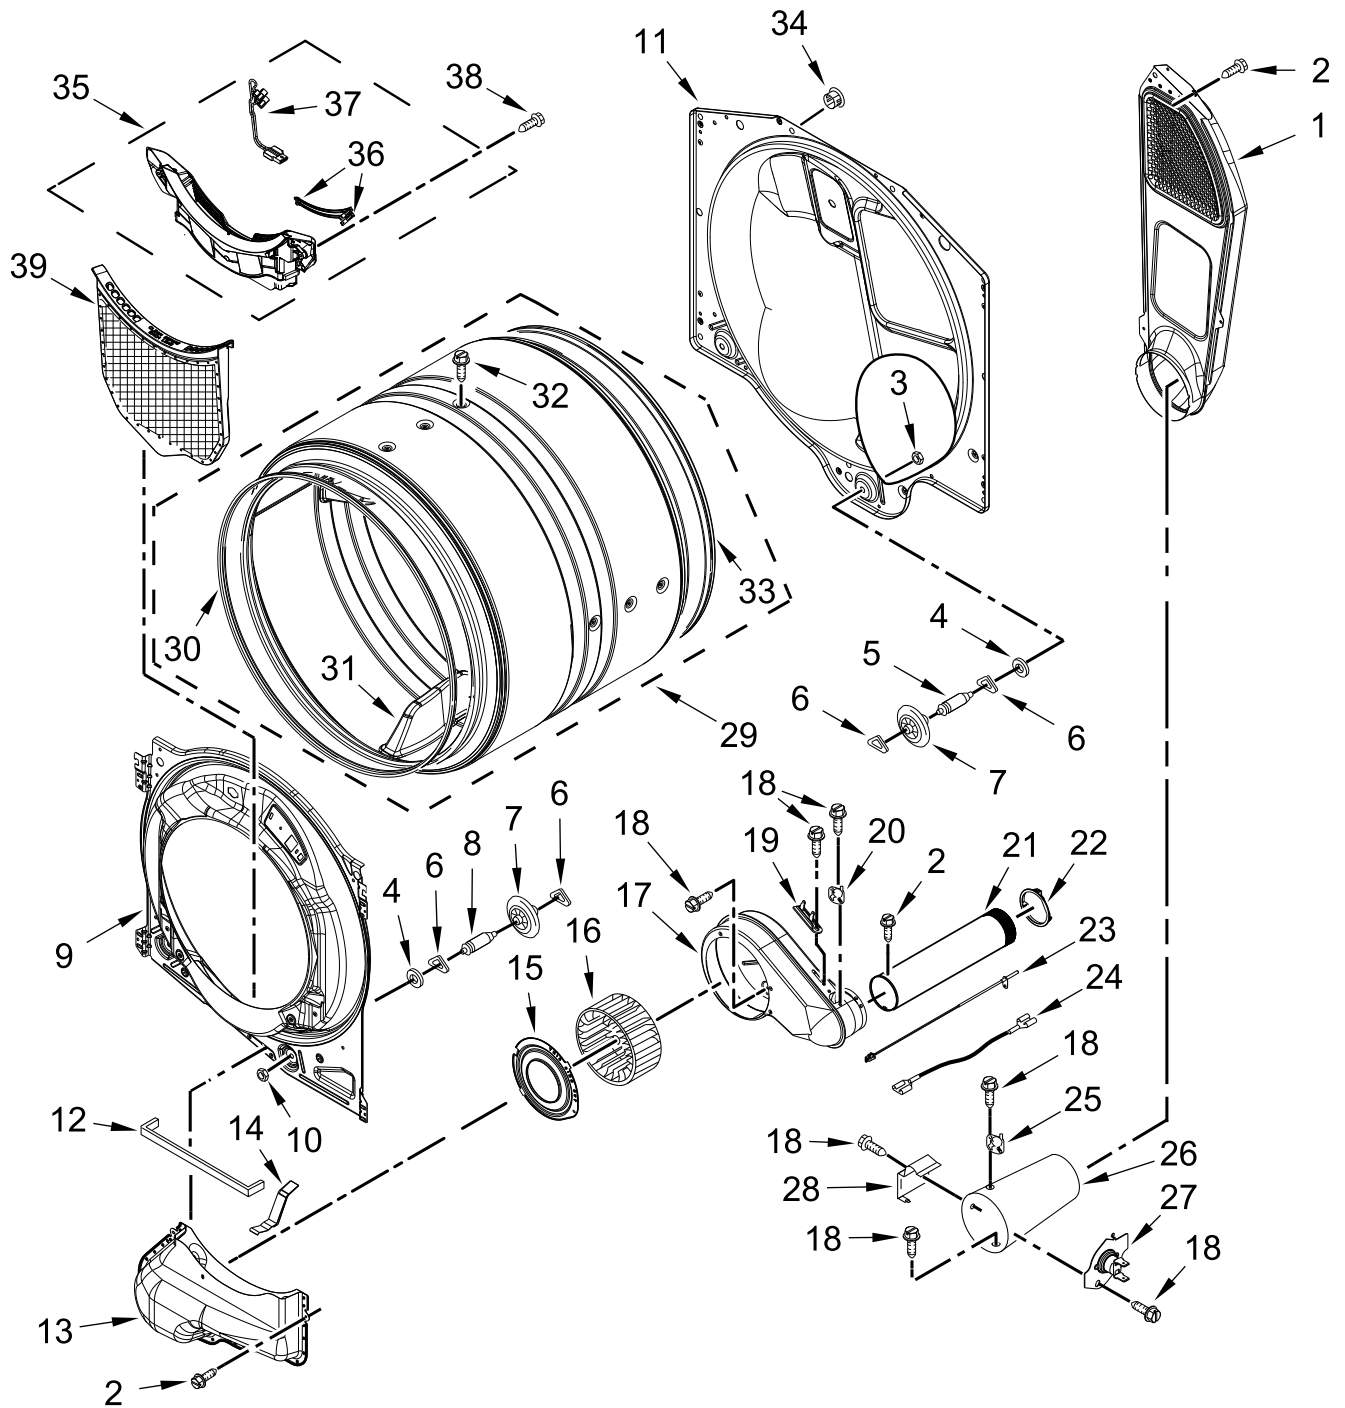

BULKHEAD PARTS

BULKHEAD PARTS

<u>Illus. No.</u>	<u>Part No.</u>	<u>Description</u>	<u>Illus. No.</u>	<u>Part No.</u>	<u>Description</u>	<u>Illus. No.</u>	<u>Part No.</u>	<u>Description</u>
1	W10293765	Assembly, Air Duct	14	W10414388	Clip, Lint Duct	27	8573713	Cut-Off, Thermal
2	3390647	Screw	15	W11655534	Assembly, Collar (Includes Seal)	28	338906	Sensor, Radiant
3	W10001120	Nut, Hex (Left Hand Thread)	16	697772	Wheel, Blower	29	W10508188	Assembly, Drum (Complete)
4	3387459	Washer	17	W10211911	Housing, Blower	30	W10521122	Seal, Drum Front
5	W10359271	Shaft, Drum Roller - Right Hand Thread	18	693995	Screw	31	W10416098	Baffle, Drum
6	W10512946	Washer, Tri Ring	19	W10693363	Fuse, Thermal (91C)	32	W10219342	Screw
7	W10314171	Roller, Support	20	8577274	Thermistor	33	W10521118	Seal, Drum
8	W10359272	Shaft, Drum Roller - Left Hand Thread	21	W10342188	Exhaust Pipe	34	8529007	Plug, Rear Bulkhead
9	W10673493	Bulkhead, Front	22	W10344699	Collar, Duct	35	W10672683	Assembly, Outlet Grill and Housing
10	3934666	Nut, Hex	23	W10623852	Thermistor, Gas Inlet	36	3387223	Sensor, Electrode
11	W11162462	Bulkhead, Rear	24	W10920818	Jumper, Harness HMI (Board to Board)	37	W10298258	Harness, Sensor
12	W10211950	Seal, Housing Outlet	25	3391912	Thermostat, Hi Limit	38	3387230	Screw
13	W10211896	Assembly, Lint Duct	26	8573824	Funnel, Burner	39		Lint Screen
							W10516085	Gray