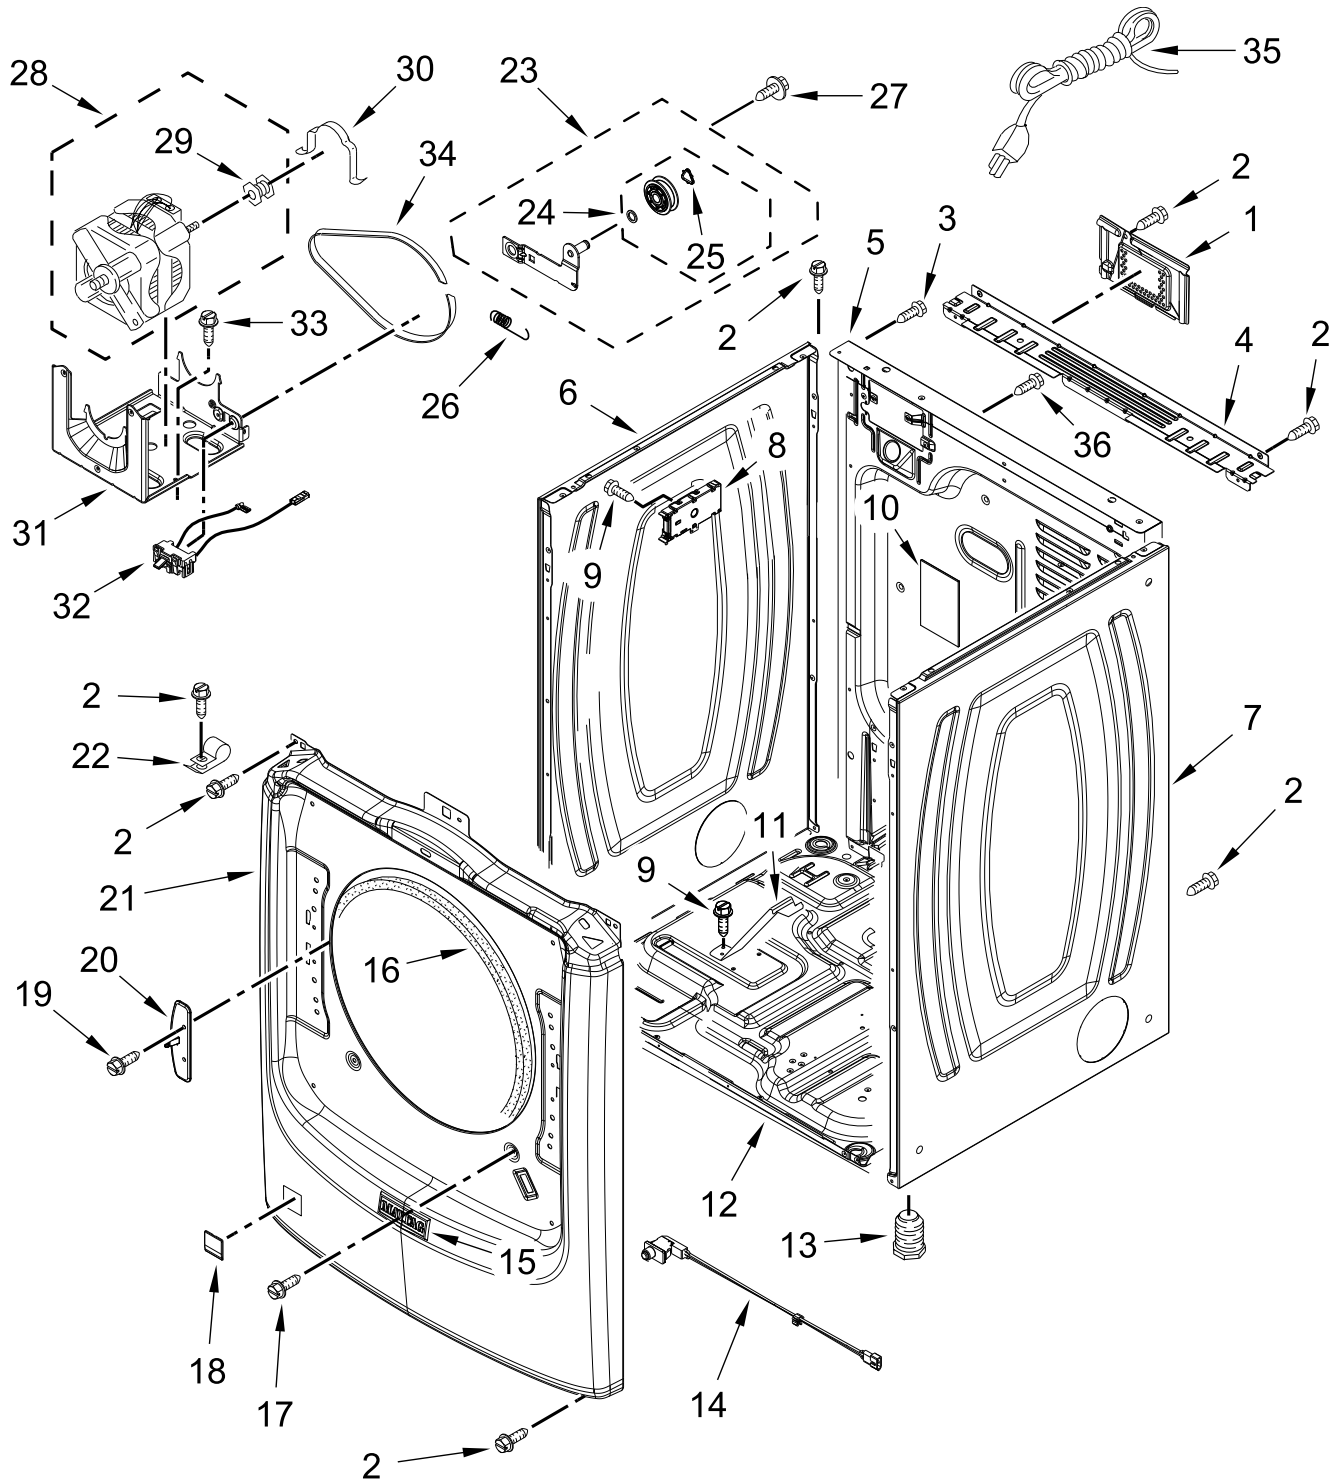

CABINET PARTS

CABINET PARTS

<u>Illus.</u> <u>No.</u>	<u>Part No.</u>	<u>Description</u>	<u>Illus.</u> <u>No.</u>	<u>Part No.</u>	<u>Description</u>	<u>Illus.</u> <u>No.</u>	<u>Part No.</u>	<u>Description</u>
1	8317339	Cover, Terminal Block	14	W11307535	Assembly, Door Switch	30	W10121316	Clamp, Motor Mount
2	3390647	Screw	15	W10612925	Badge	31	W11404905	Bracket, Motor Mounting
3	489463	Screw	16	3387242	Seal, Front Panel	32	W10774832	Switch, Broken Belt
4	W10208382	Bracket, Rear	17	3357011	Screw	33	343641	Screw
5	W10487431	Panel, Rear	18		Plug, Front Panel	34	W11575710	Belt, Drive
6		Panel, Side (Left)		8564457	White	35	W11308561	Cord, Power
	W11177568	White	19	W10288126	Screw	36	W10773242	Screw
7		Panel, Side (Right)	20	W10208250	Strike, Door			DRYER EXHAUST KIT NOT INCLUDED
	W11177569	White	21		Panel, Front			
8	W11529152	Appliance Control Unit (ACU)		W11421266	White		W10323246	Kit, 4-Way Vent
9	693995	Screw	22	3978776	Bracket, Gas Pipe			
10	W10504381	Pad, Foam	23	W10547287	Assembly, Idler			
11	8529757	Bracket, Burner	24	W10468057	Assembly, Pulley			
12	8565046	Base, Cabinet	25	W10512946	Washer, Tri Ring			
13	3392100	Foot, Dryer	26	W10446781	Spring, Idler			
	279810	Foot, Optional (Extended Length Package Of 2) (Not Included)	27	3389420	Screw			
			28	W11322192	Assembly, Motor			
			29	8066184	Pulley, Motor